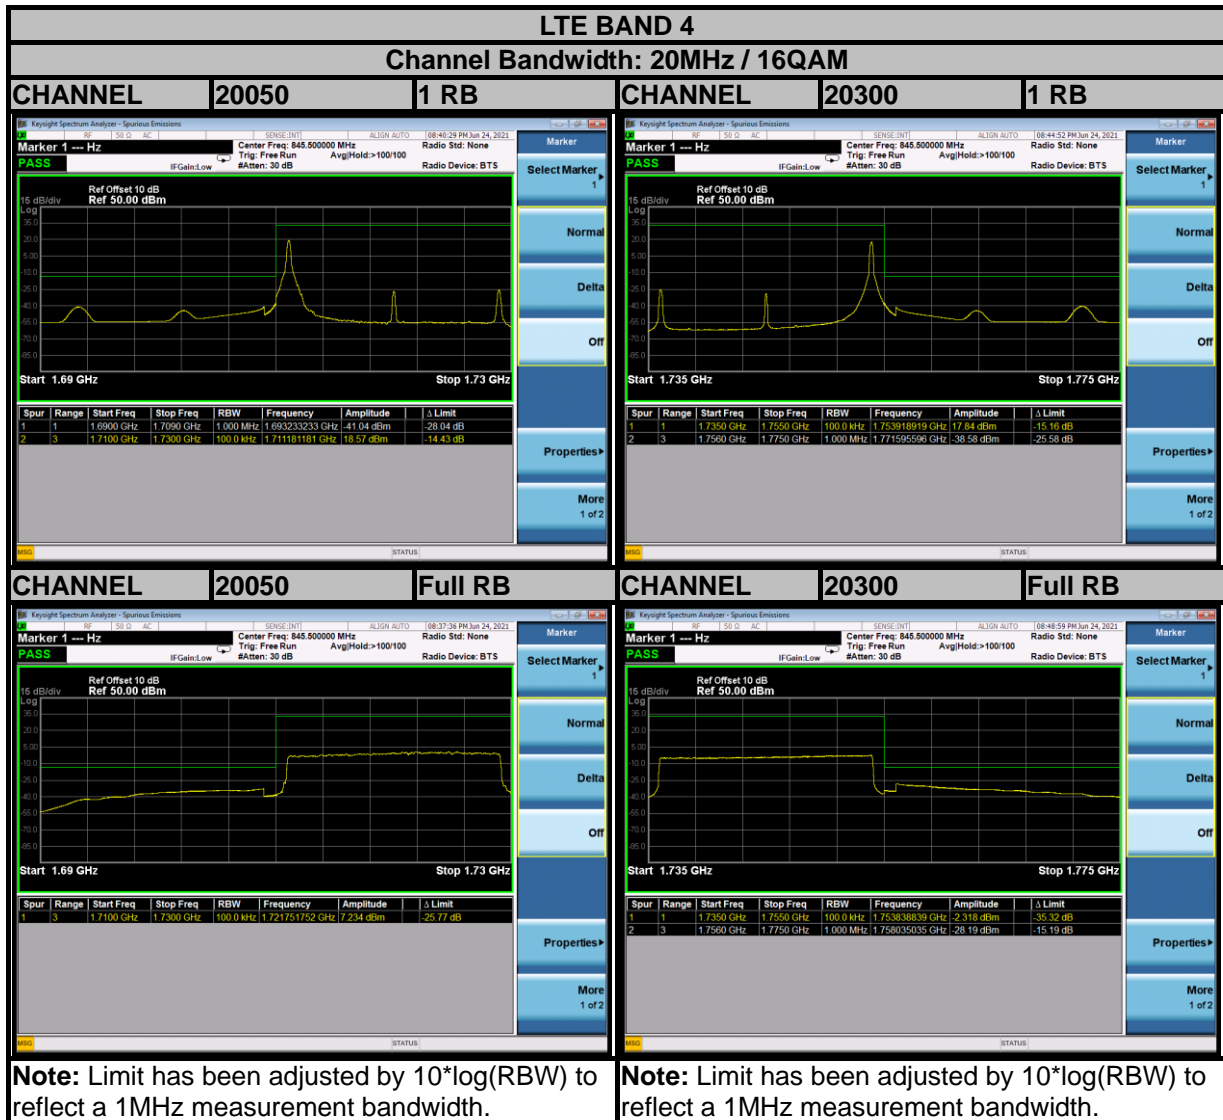

BUREAU VERITAS

Test Report No.: W7L-P21080006RF18

Test Report No.: W7L-P21080006RF18

BUREAU VERITAS

Test Report No.: W7L-P21080006RF18

BUREAU
VERITAS

Test Report No.: W7L-P21080006RF18

Test Report No.: W7L-P21080006RF18

Test Report No.: W7L-P21080006RF18

Test Report No.: W7L-P21080006RF18

Test Report No.: W7L-P21080006RF18

Test Report No.: W7L-P21080006RF18

Test Report No.: W7L-P21080006RF18

Test Report No.: W7L-P21080006RF18

BUREAU VERITAS

Test Report No.: W7L-P21080006RF18