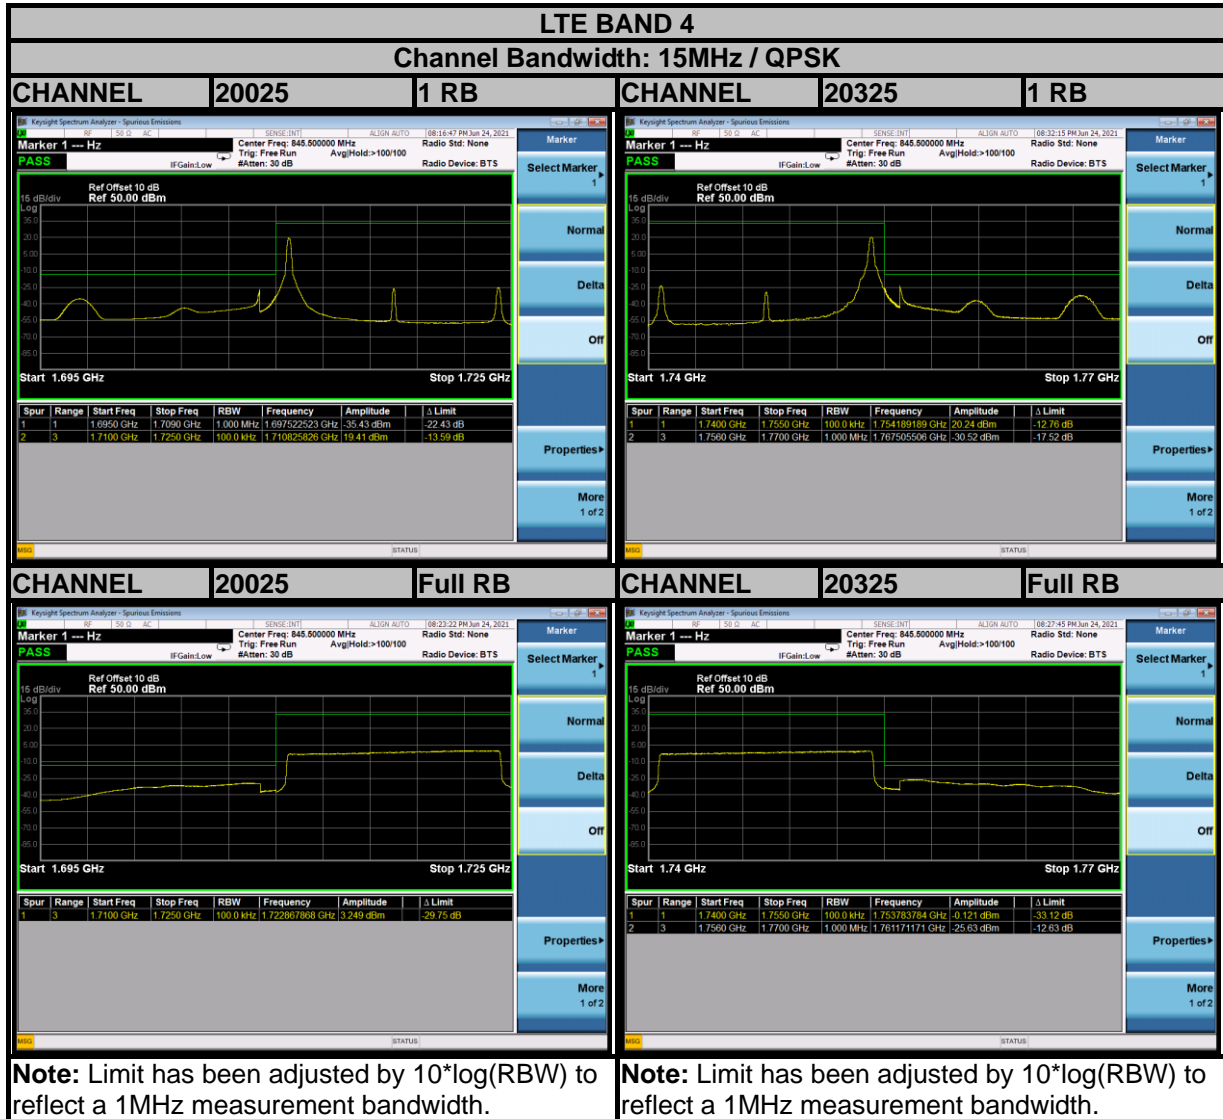

BUREAU VERITAS

Test Report No.: W7L-P21080006RF18

Test Report No.: W7L-P21080006RF18

BUREAU VERITAS

Test Report No.: W7L-P21080006RF18

BUREAU
VERITAS

Test Report No.: W7L-P21080006RF18

Test Report No.: W7L-P21080006RF18

Test Report No.: W7L-P21080006RF18

Test Report No.: W7L-P21080006RF18

Test Report No.: W7L-P21080006RF18

Test Report No.: W7L-P21080006RF18

Test Report No.: W7L-P21080006RF18

Test Report No.: W7L-P21080006RF18