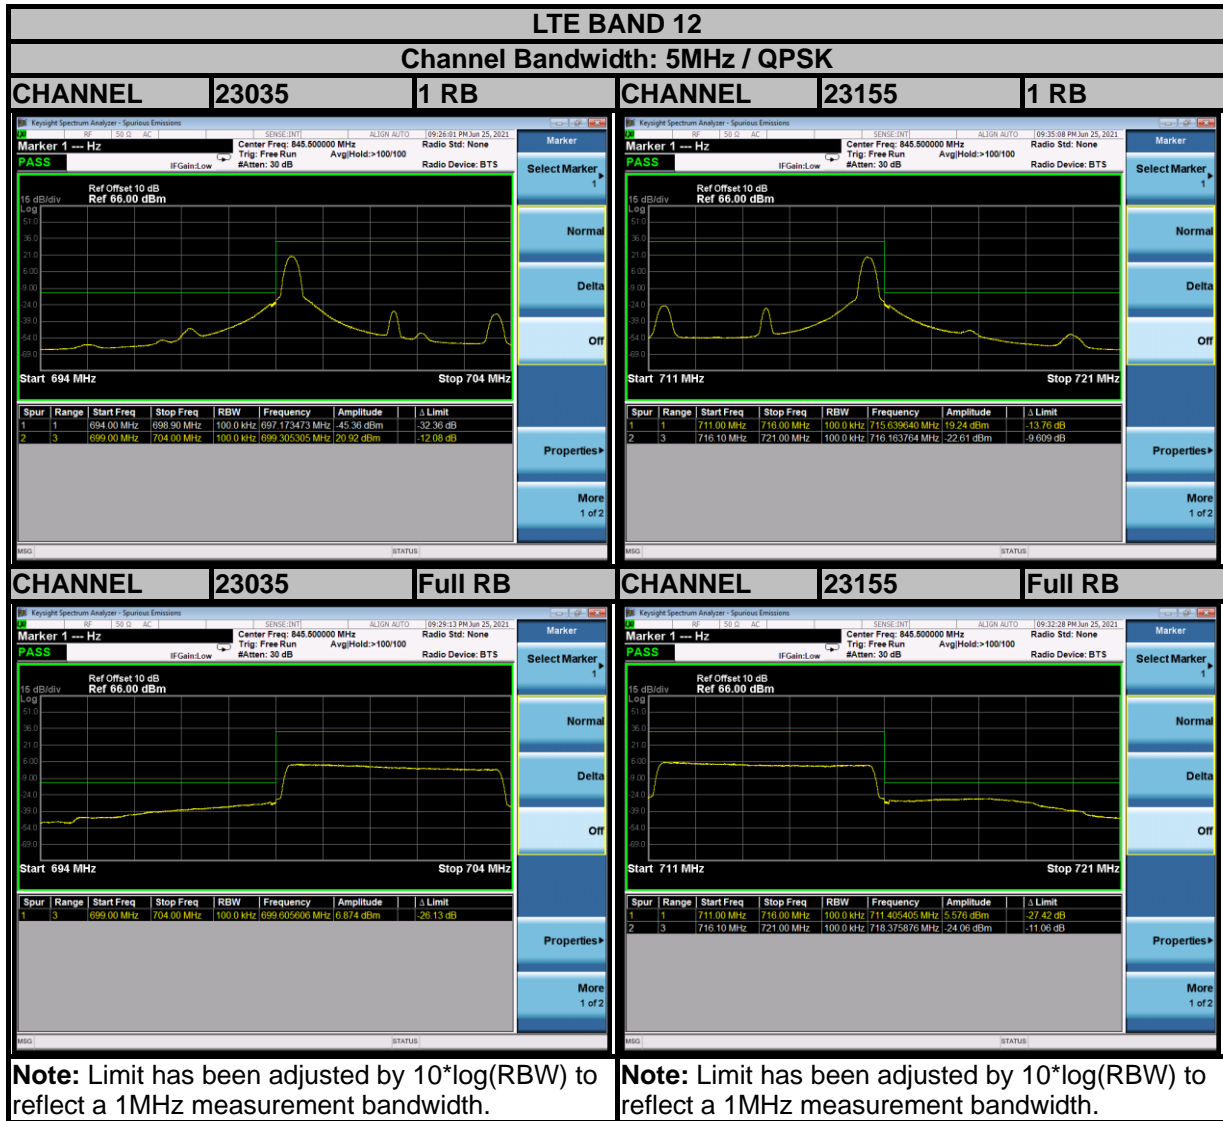

Test Report No.: W7L-P21080006RF18

Test Report No.: W7L-P21080006RF18

Test Report No.: W7L-P21080006RF18

Test Report No.: W7L-P21080006RF18

Test Report No.: W7L-P21080006RF18

Test Report No.: W7L-P21080006RF18