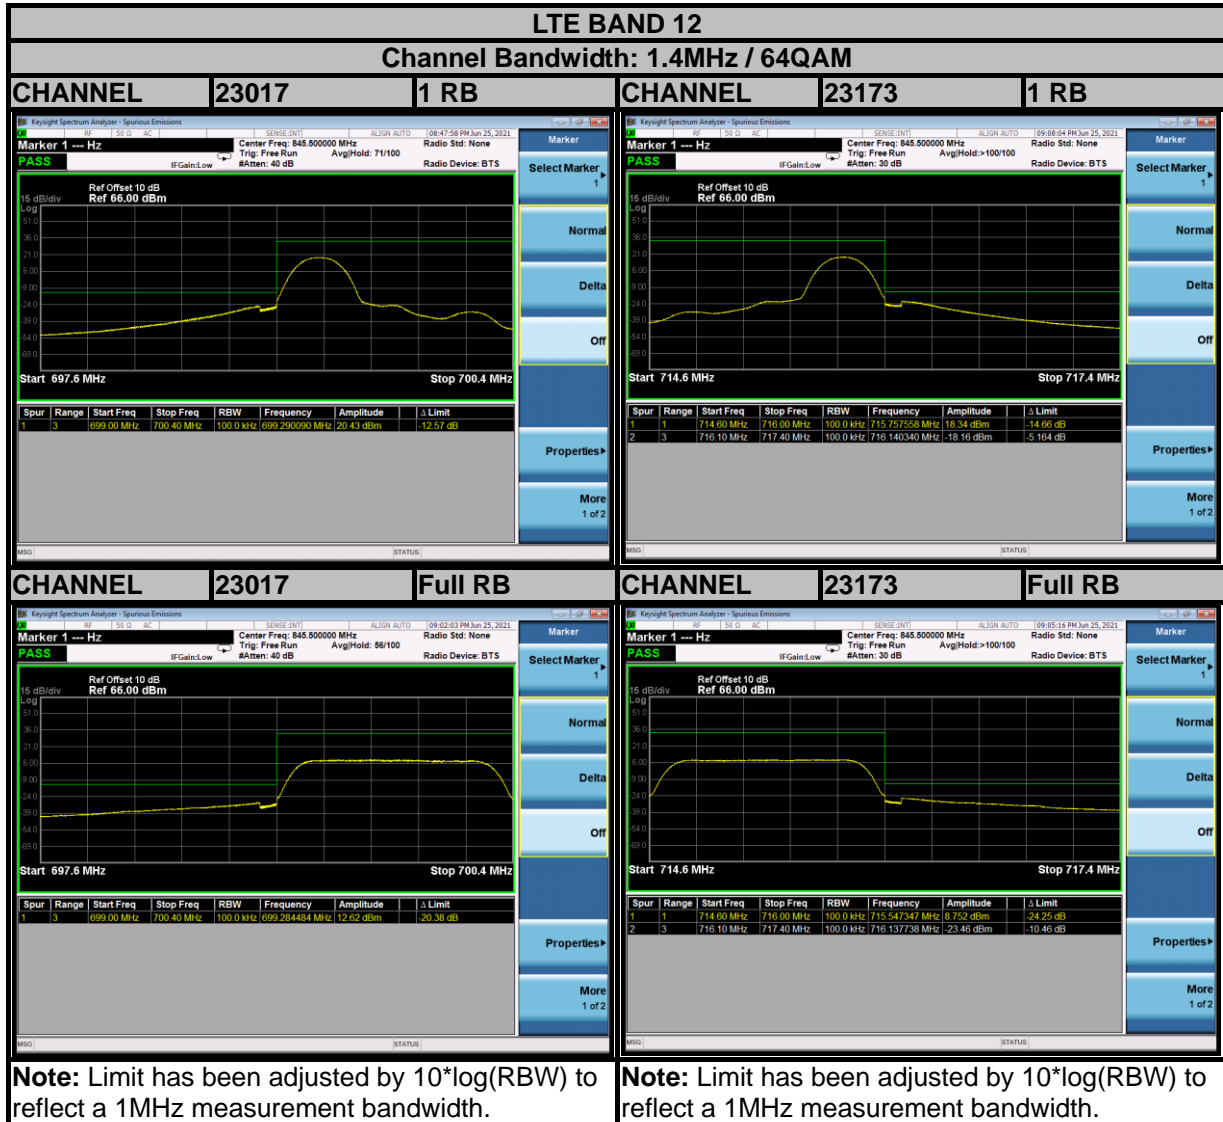

BUREAU VERITAS

Test Report No.: W7L-P21080006RF18

Test Report No.: W7L-P21080006RF18

BUREAU VERITAS

Test Report No.: W7L-P21080006RF18

BUREAU
VERITAS

Test Report No.: W7L-P21080006RF18

Test Report No.: W7L-P21080006RF18

Test Report No.: W7L-P21080006RF18

Test Report No.: W7L-P21080006RF18

Test Report No.: W7L-P21080006RF18

Test Report No.: W7L-P21080006RF18

Test Report No.: W7L-P21080006RF18

Test Report No.: W7L-P21080006RF18