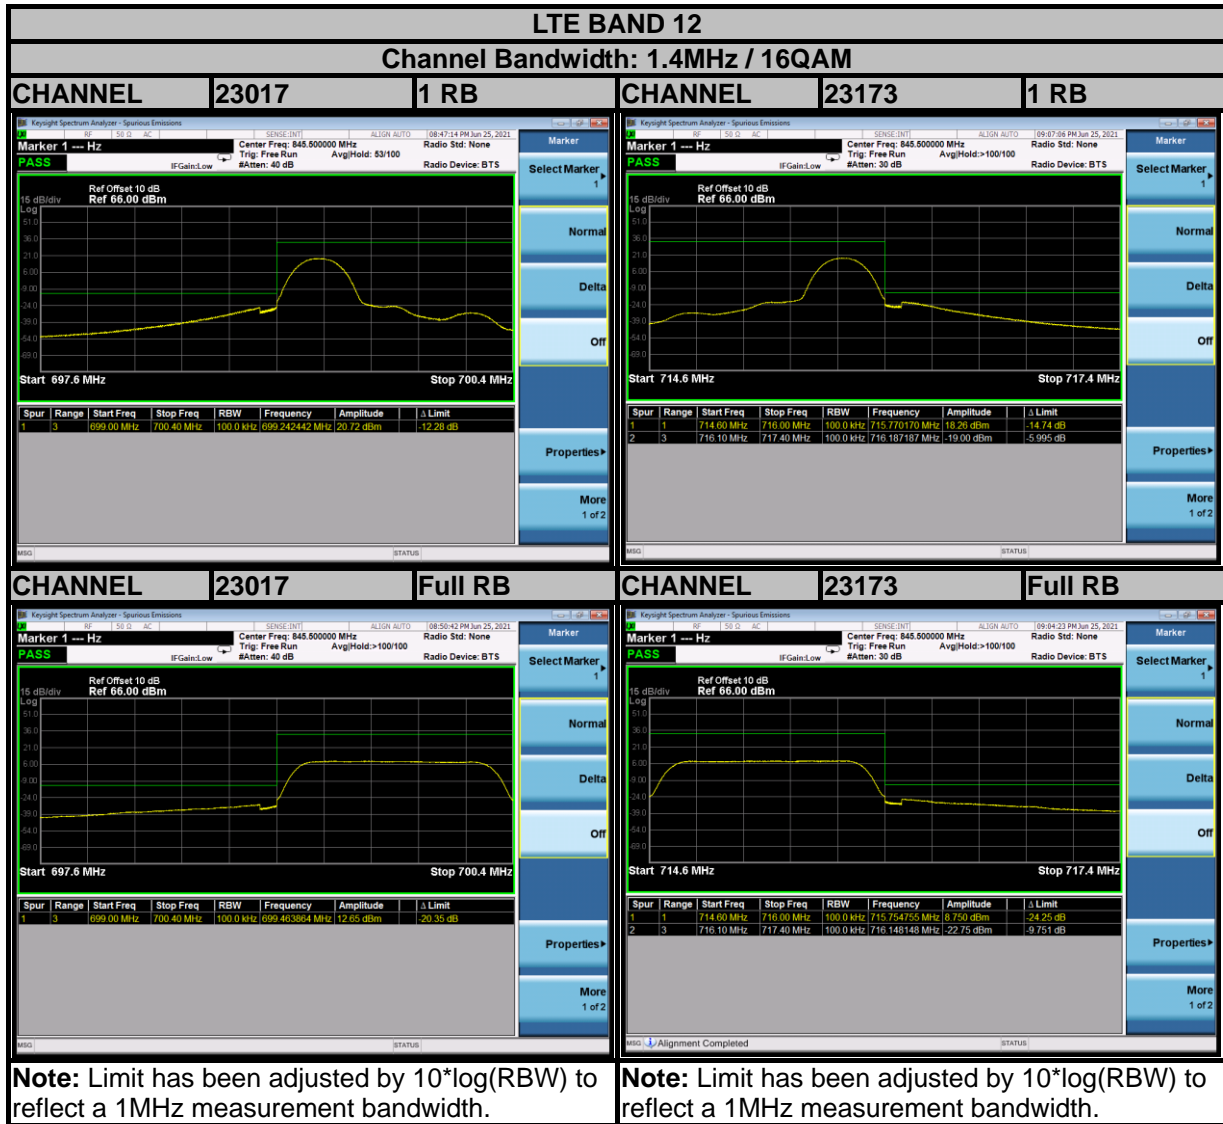

BUREAU VERITAS

Test Report No.: W7L-P21080006RF18

Test Report No.: W7L-P21080006RF18

BUREAU VERITAS

Test Report No.: W7L-P21080006RF18

BUREAU
VERITAS

Test Report No.: W7L-P21080006RF18

Test Report No.: W7L-P21080006RF18

Test Report No.: W7L-P21080006RF18

Test Report No.: W7L-P21080006RF18

Test Report No.: W7L-P21080006RF18

Test Report No.: W7L-P21080006RF18

Test Report No.: W7L-P21080006RF18

Test Report No.: W7L-P21080006RF18