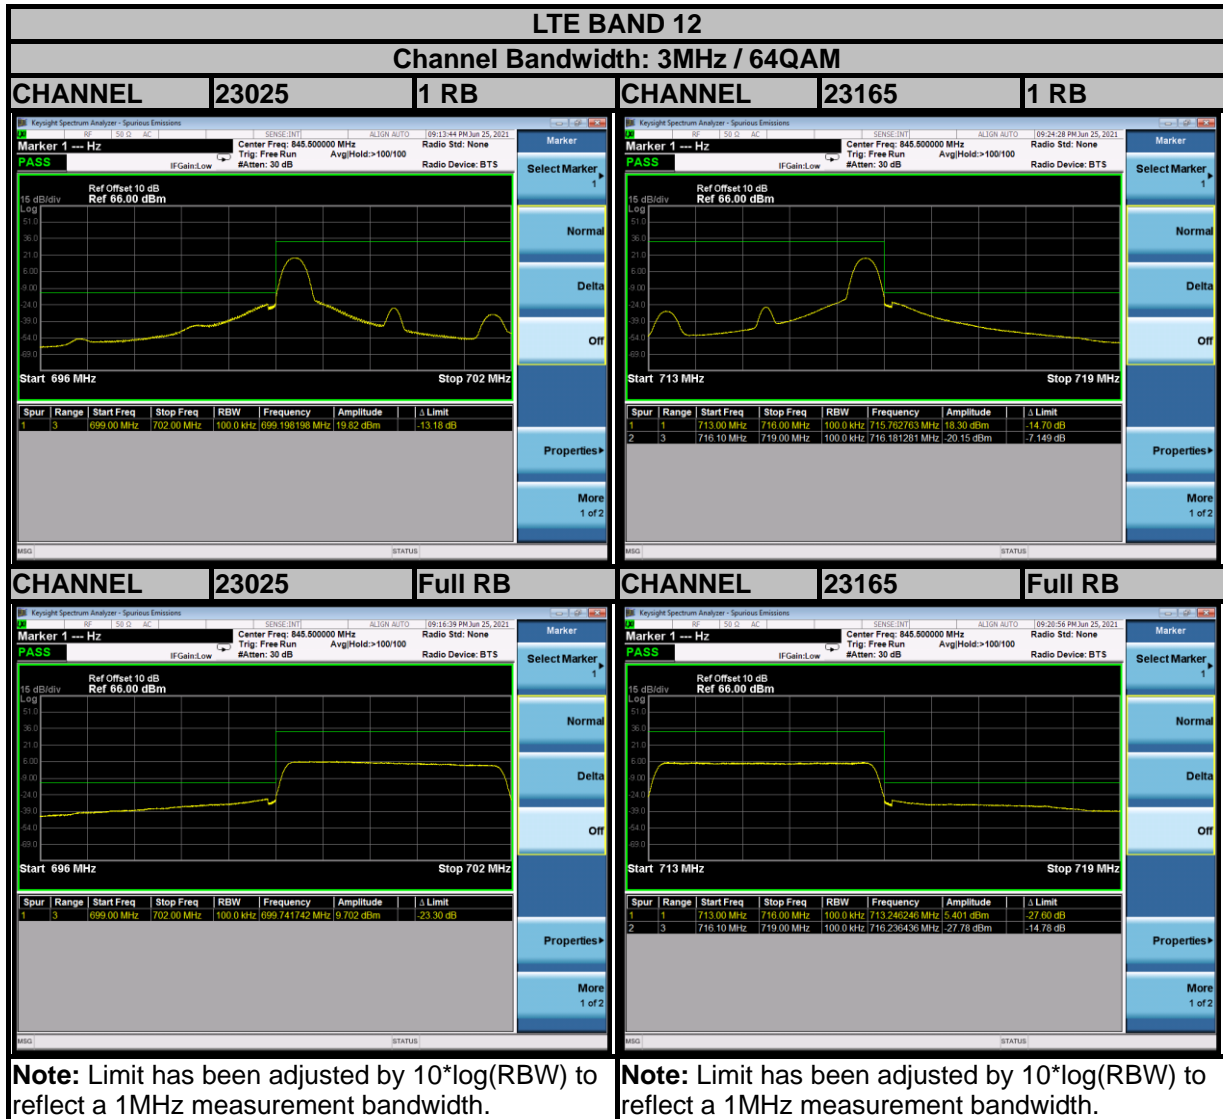

Test Report No.: W7L-P21080006RF18

Test Report No.: W7L-P21080006RF18

Test Report No.: W7L-P21080006RF18

Test Report No.: W7L-P21080006RF18

Test Report No.: W7L-P21080006RF18

Test Report No.: W7L-P21080006RF18

BUREAU VERITAS

Test Report No.: W7L-P21080006RF18