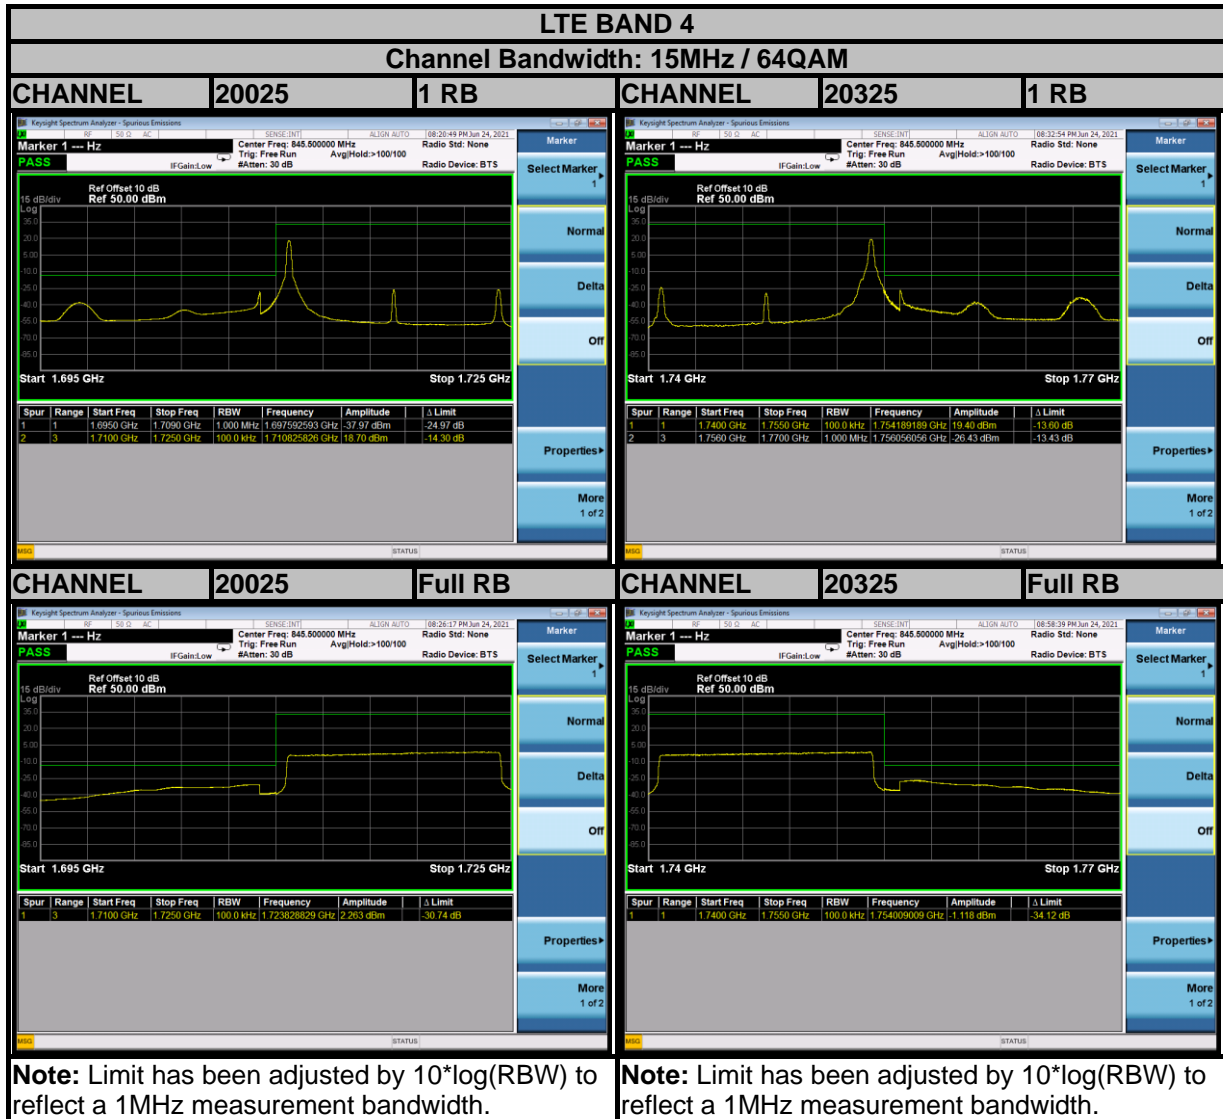

BUREAU VERITAS

Test Report No.: W7L-P21080006RF18

Test Report No.: W7L-P21080006RF18

BUREAU VERITAS

Test Report No.: W7L-P21080006RF18

BUREAU
VERITAS

Test Report No.: W7L-P21080006RF18

Test Report No.: W7L-P21080006RF18

Test Report No.: W7L-P21080006RF18

Test Report No.: W7L-P21080006RF18

Test Report No.: W7L-P21080006RF18

Test Report No.: W7L-P21080006RF18

Test Report No.: W7L-P21080006RF18

Test Report No.: W7L-P21080006RF18