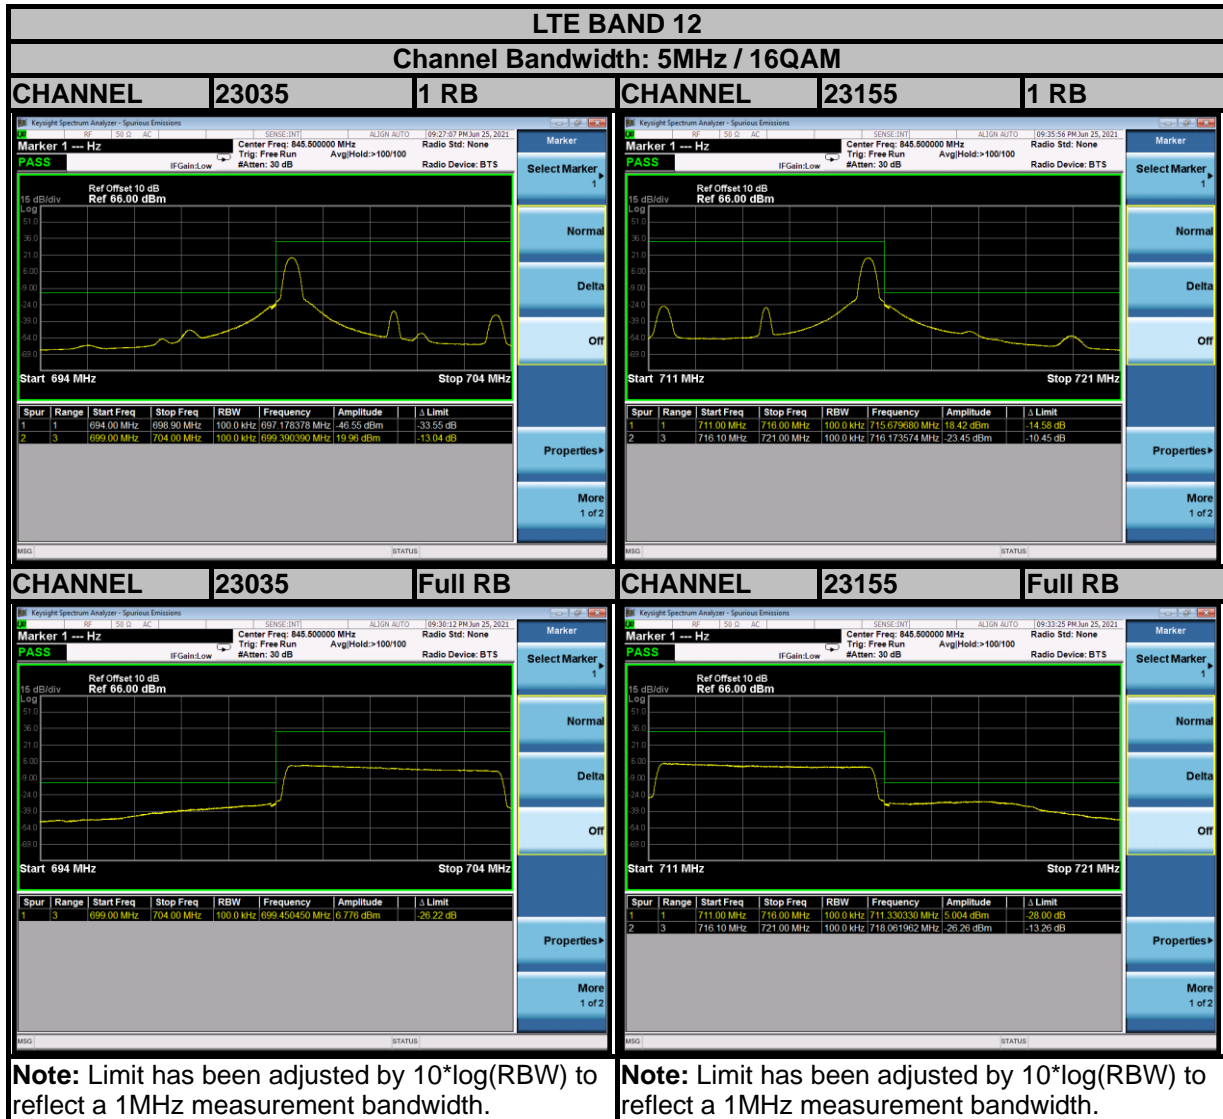

Test Report No.: W7L-P21080006RF18

Test Report No.: W7L-P21080006RF18

Test Report No.: W7L-P21080006RF18

Test Report No.: W7L-P21080006RF18

Test Report No.: W7L-P21080006RF18

Test Report No.: W7L-P21080006RF18

BUREAU VERITAS

Test Report No.: W7L-P21080006RF18