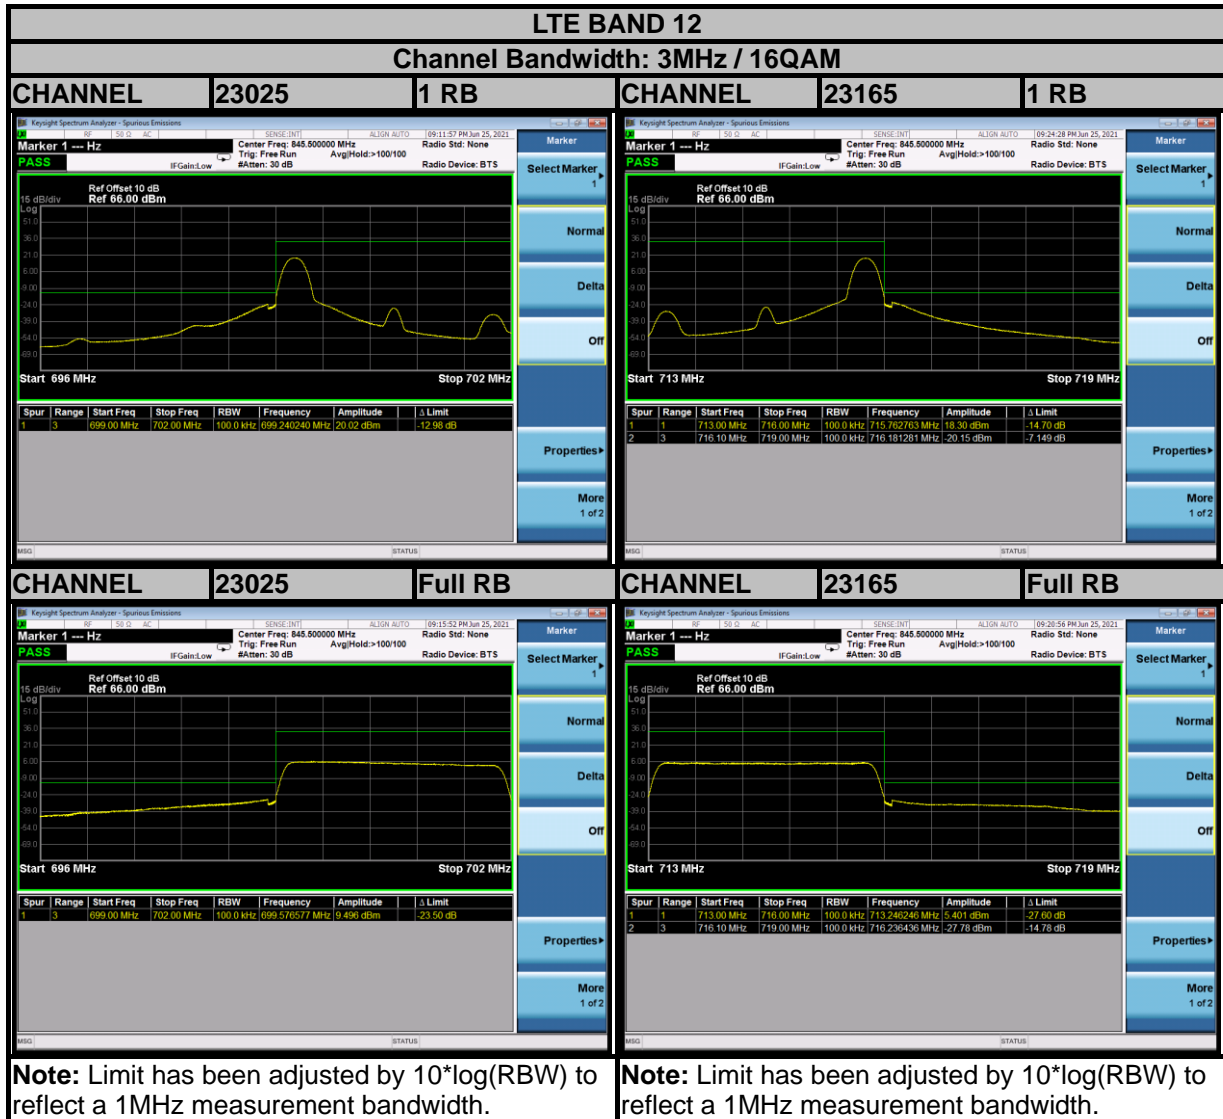

Test Report No.: W7L-P21080006RF18

Test Report No.: W7L-P21080006RF18

Test Report No.: W7L-P21080006RF18

Test Report No.: W7L-P21080006RF18

Test Report No.: W7L-P21080006RF18

Test Report No.: W7L-P21080006RF18

BUREAU VERITAS

Test Report No.: W7L-P21080006RF18