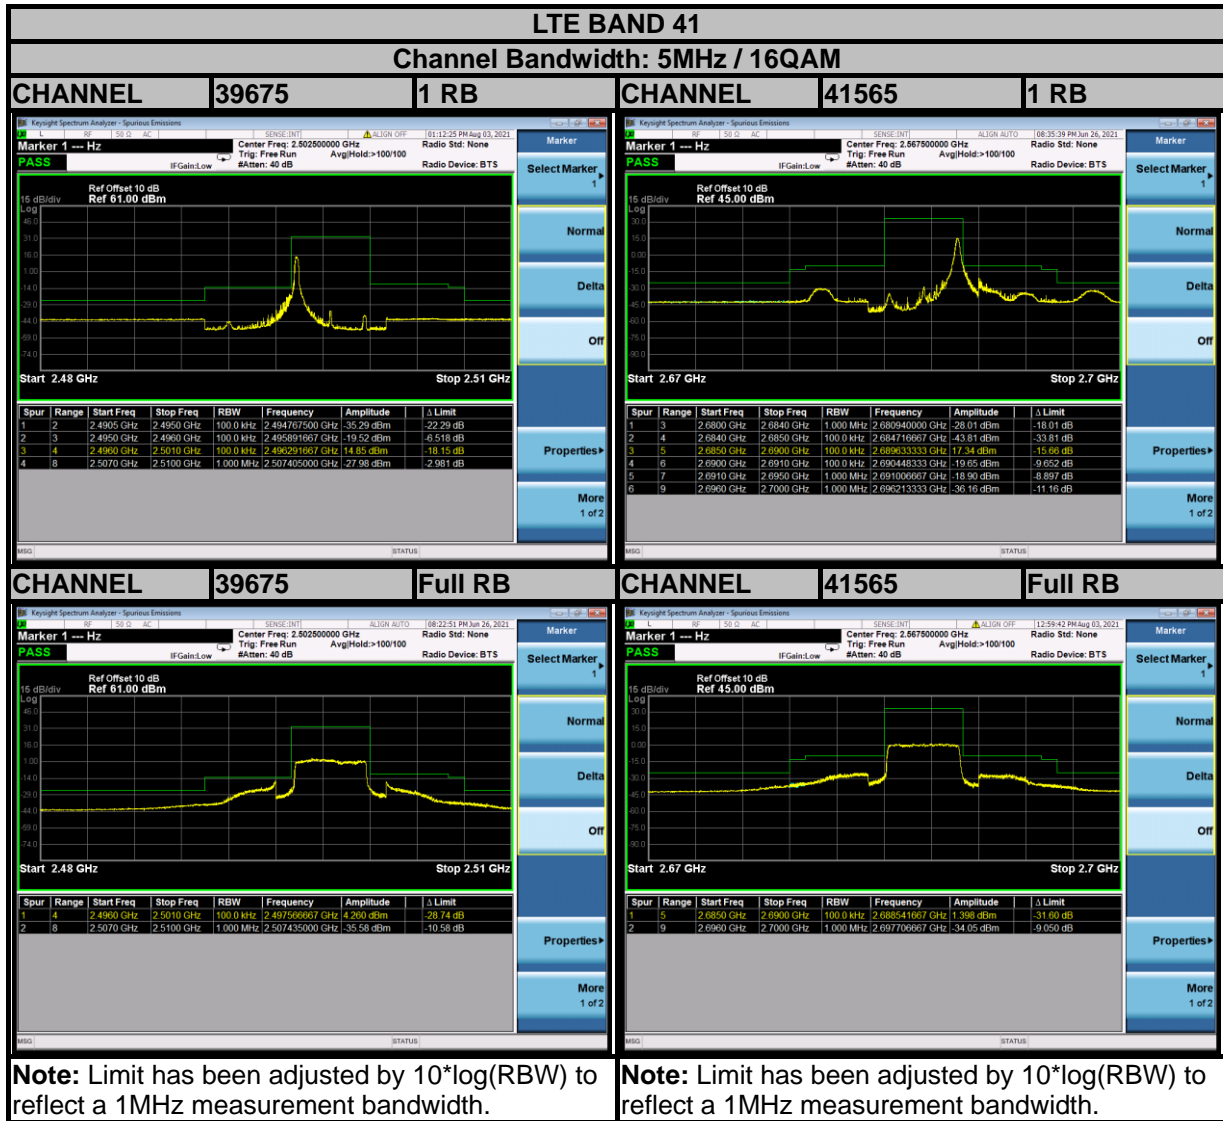

BUREAU VERITAS

Test Report No.: W7L-P21080006RF12

**BUREAU
VERITAS**

Test Report No.: W7L-P21080006RF12

BUREAU VERITAS

Test Report No.: W7L-P21080006RF12

Test Report No.: W7L-P21080006RF12

BUREAU VERITAS

Test Report No.: W7L-P21080006RF12