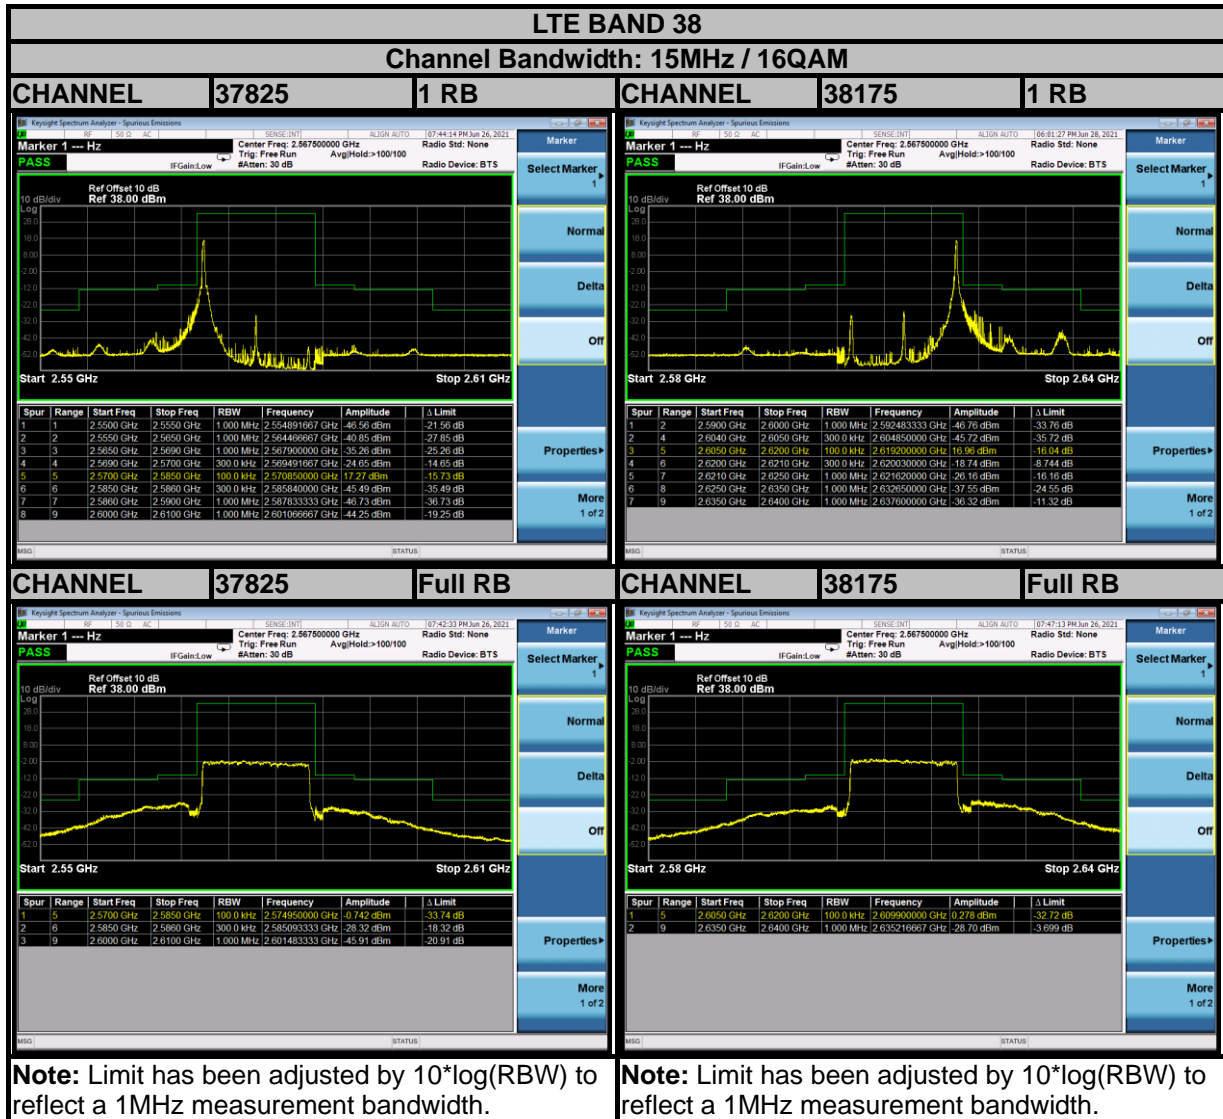

BUREAU VERITAS

Test Report No.: W7L-P21080006RF12

BUREAU VERITAS

Test Report No.: W7L-P21080006RF12

BUREAU VERITAS

Test Report No.: W7L-P21080006RF12

BUREAU VERITAS

Test Report No.: W7L-P21080006RF12