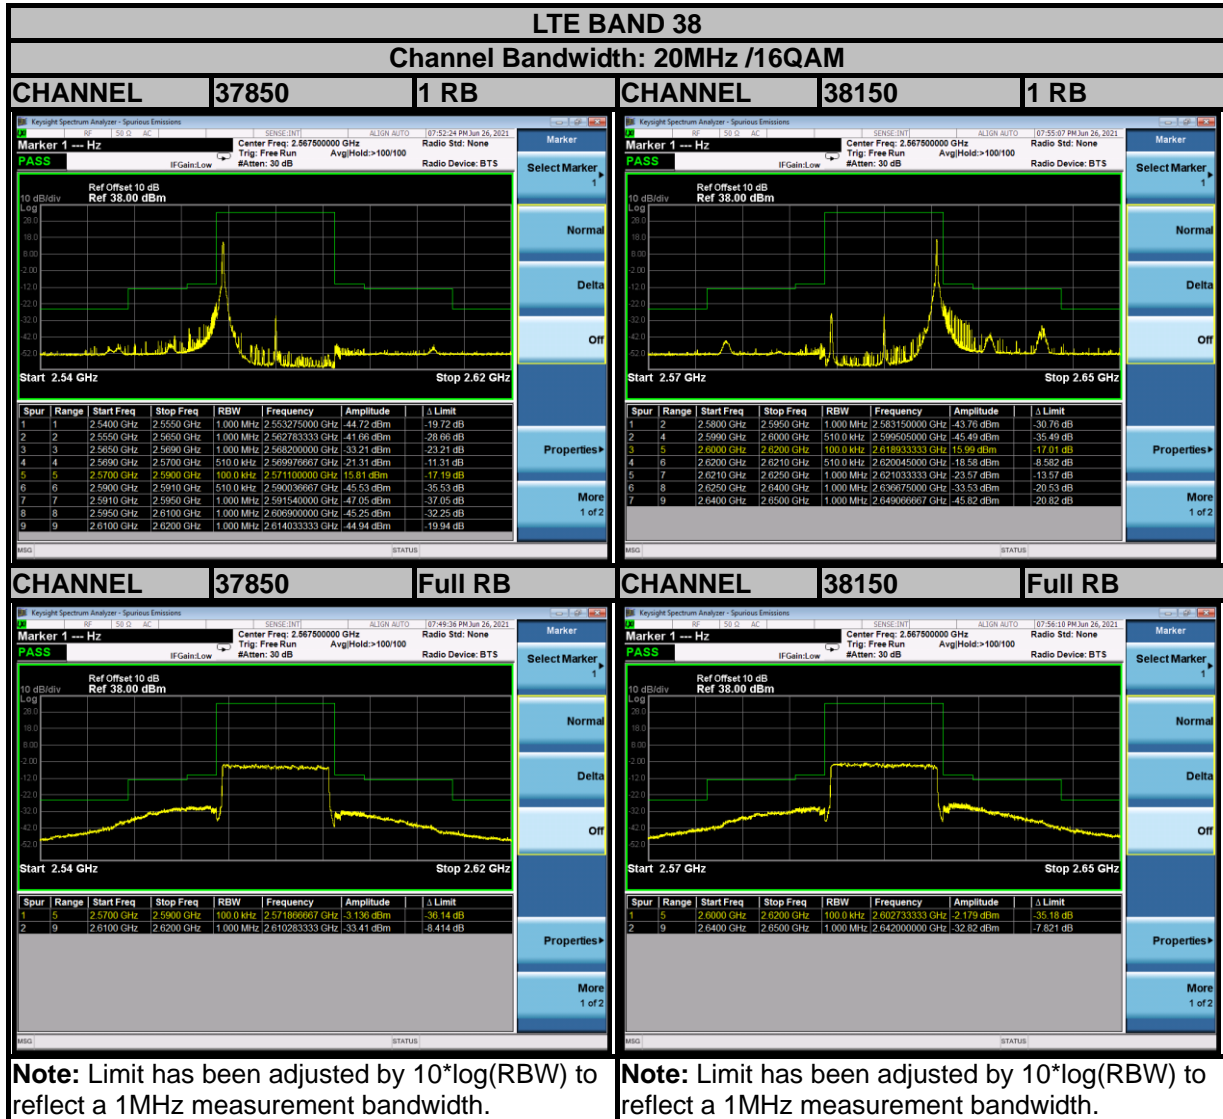

BUREAU VERITAS

Test Report No.: W7L-P21080006RF12

BUREAU VERITAS

Test Report No.: W7L-P21080006RF12

BUREAU VERITAS

Test Report No.: W7L-P21080006RF12

BUREAU VERITAS

Test Report No.: W7L-P21080006RF12