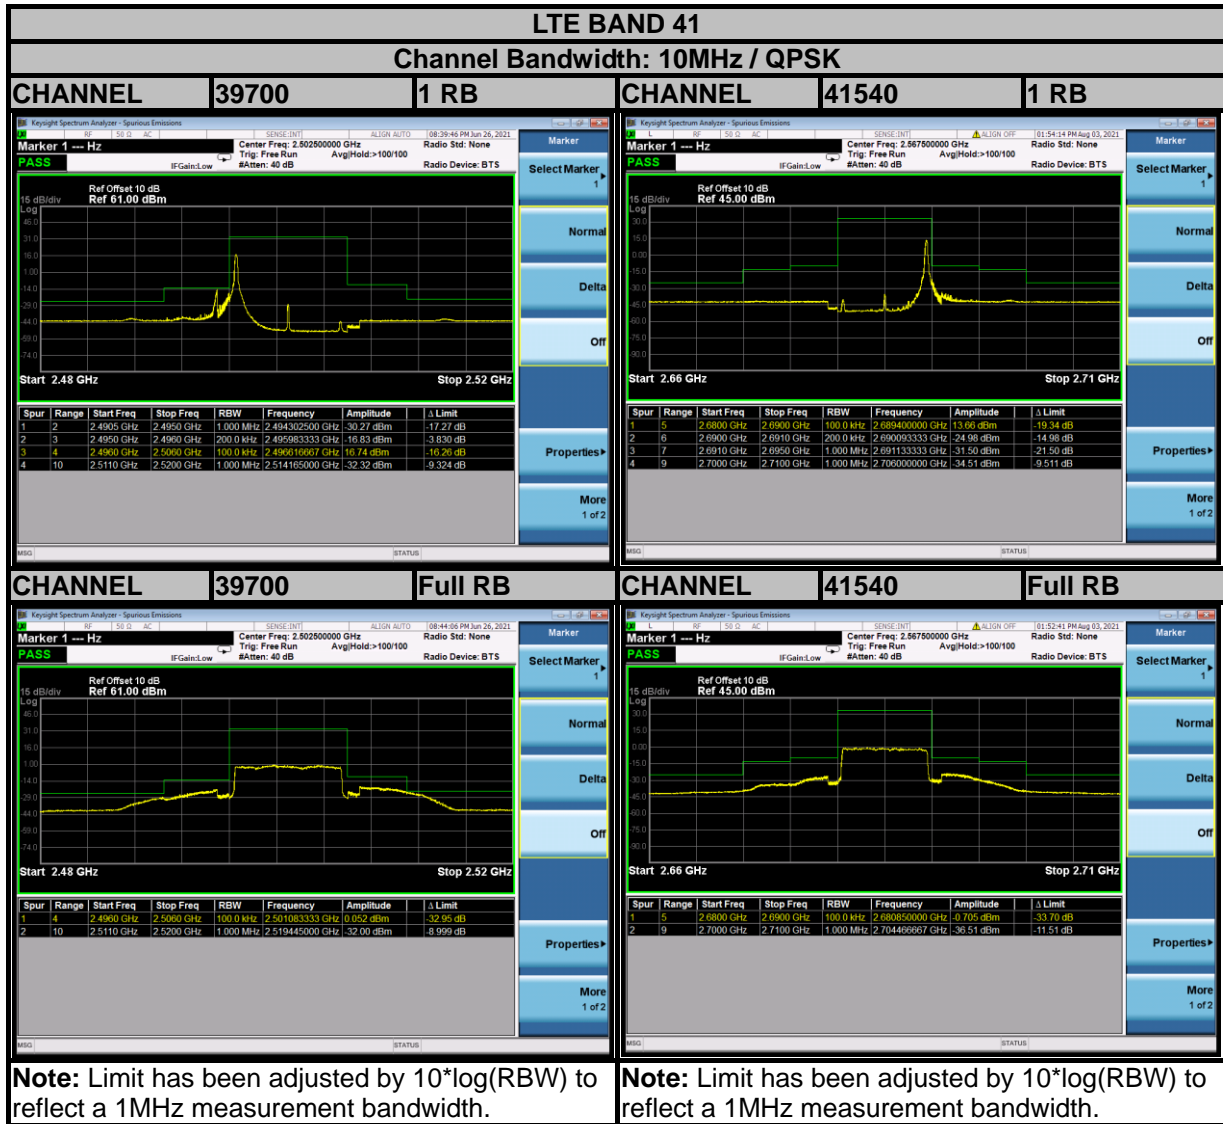

BUREAU VERITAS

Test Report No.: W7L-P21080006RF12

**BUREAU
VERITAS**

Test Report No.: W7L-P21080006RF12

BUREAU VERITAS

Test Report No.: W7L-P21080006RF12

Test Report No.: W7L-P21080006RF12

BUREAU VERITAS

Test Report No.: W7L-P21080006RF12