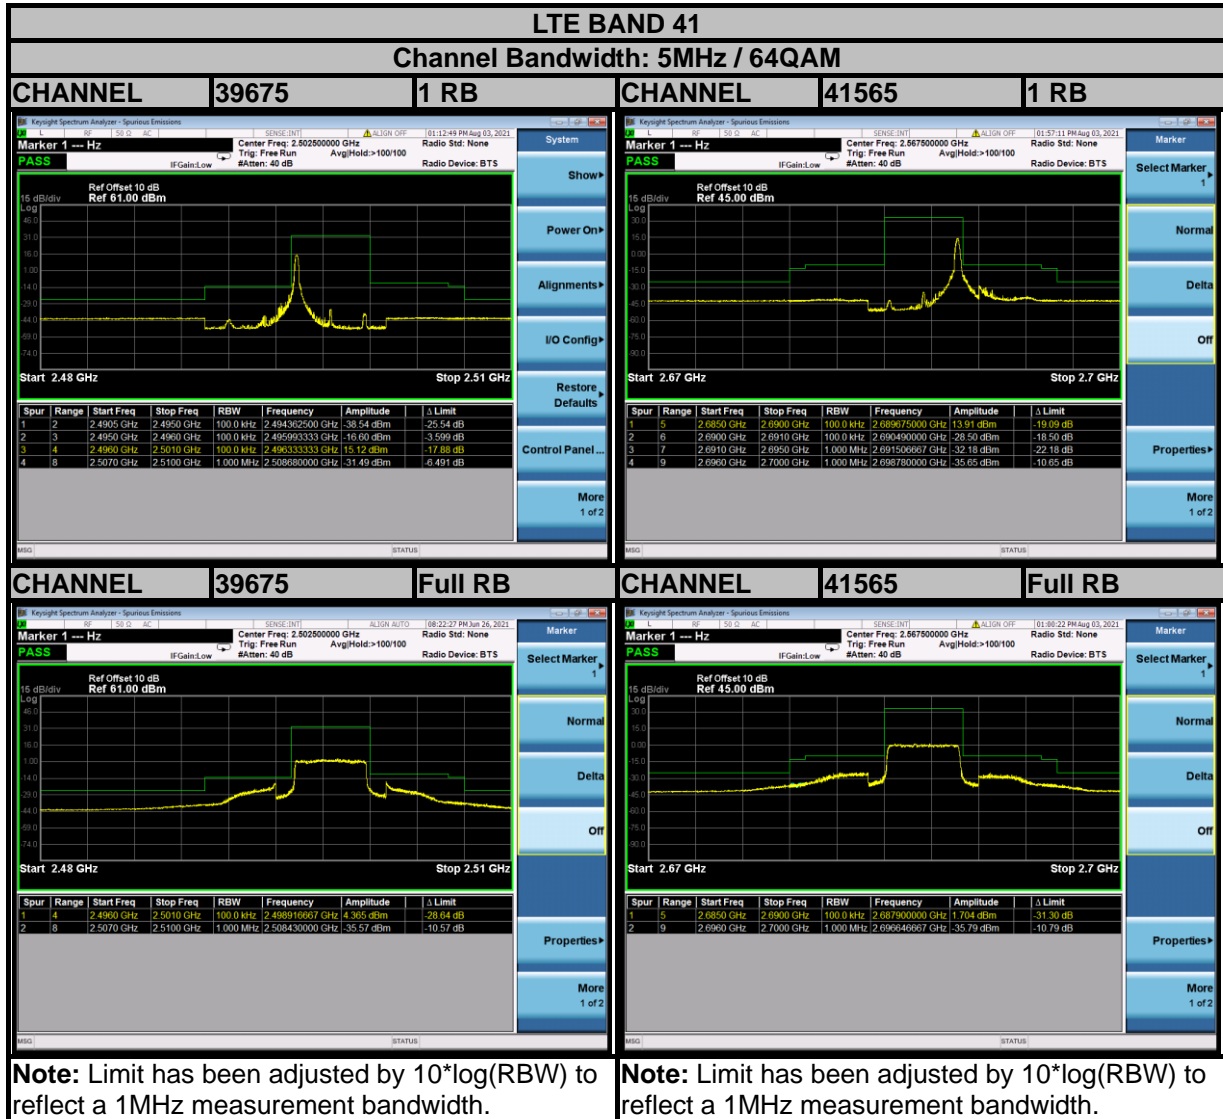

BUREAU VERITAS

Test Report No.: W7L-P21080006RF12

**BUREAU
VERITAS**

Test Report No.: W7L-P21080006RF12

BUREAU VERITAS

Test Report No.: W7L-P21080006RF12

Test Report No.: W7L-P21080006RF12

BUREAU VERITAS

Test Report No.: W7L-P21080006RF12