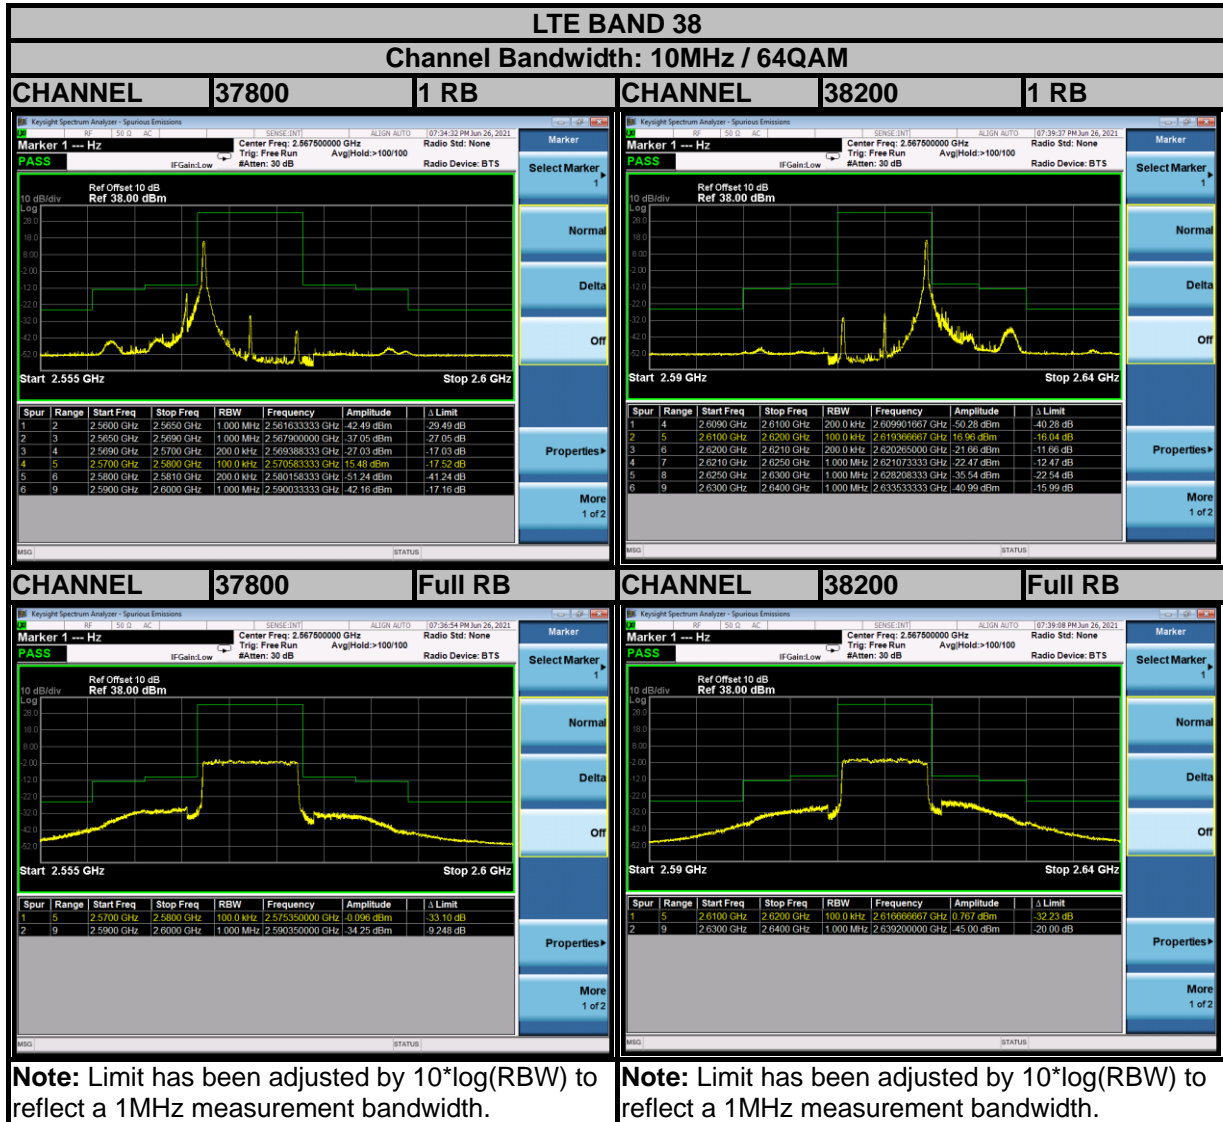

BUREAU VERITAS

Test Report No.: W7L-P21080006RF12

BUREAU VERITAS

Test Report No.: W7L-P21080006RF12

BUREAU VERITAS

Test Report No.: W7L-P21080006RF12

BUREAU VERITAS

Test Report No.: W7L-P21080006RF12