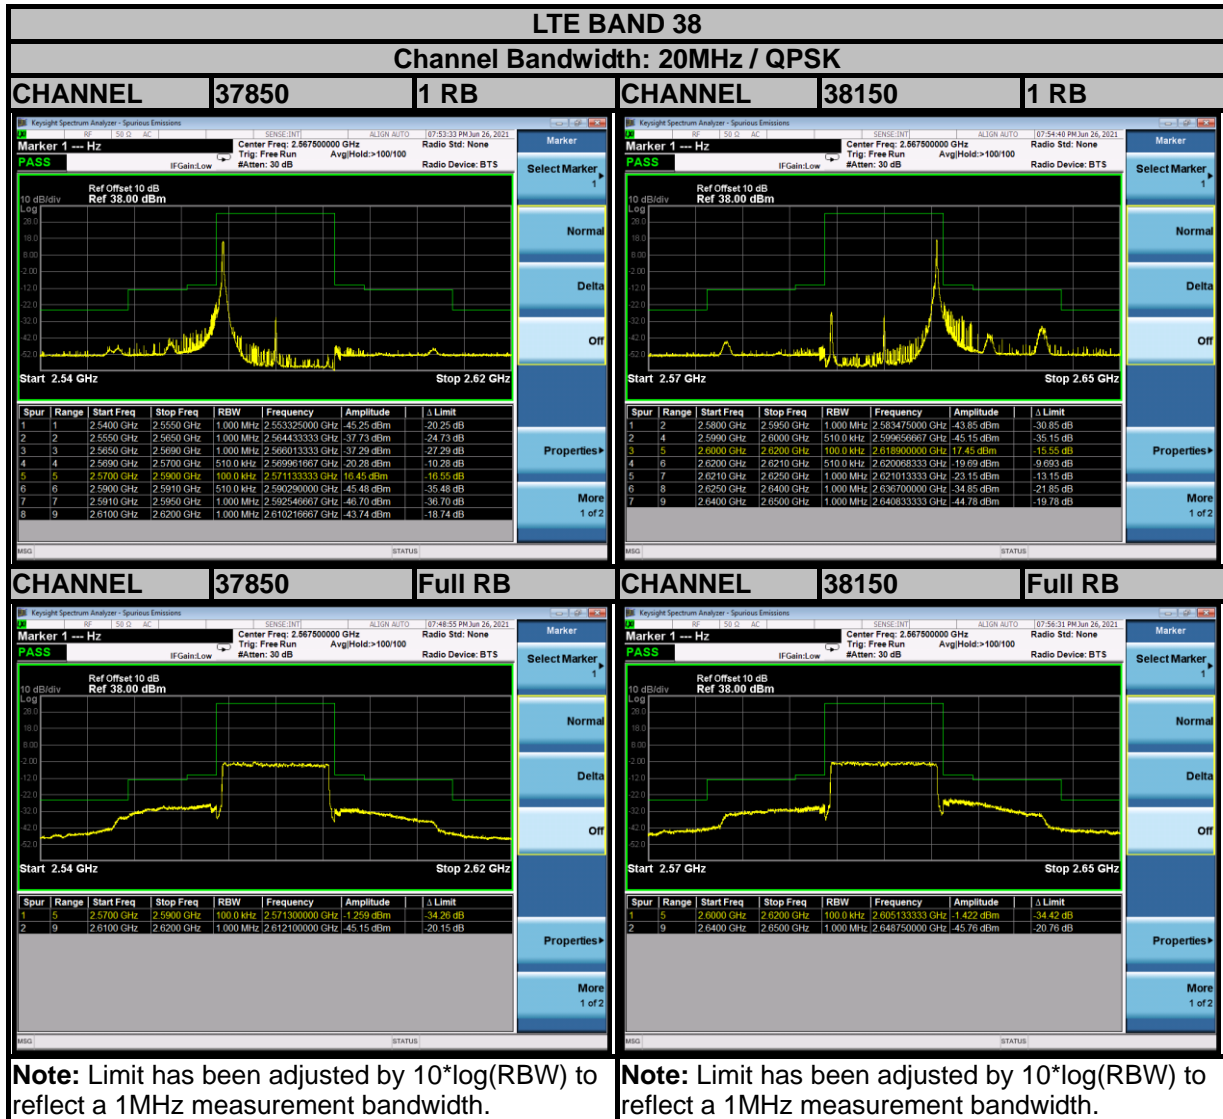

BUREAU VERITAS

Test Report No.: W7L-P21080006RF12

BUREAU VERITAS

Test Report No.: W7L-P21080006RF12

BUREAU VERITAS

Test Report No.: W7L-P21080006RF12

BUREAU VERITAS

Test Report No.: W7L-P21080006RF12