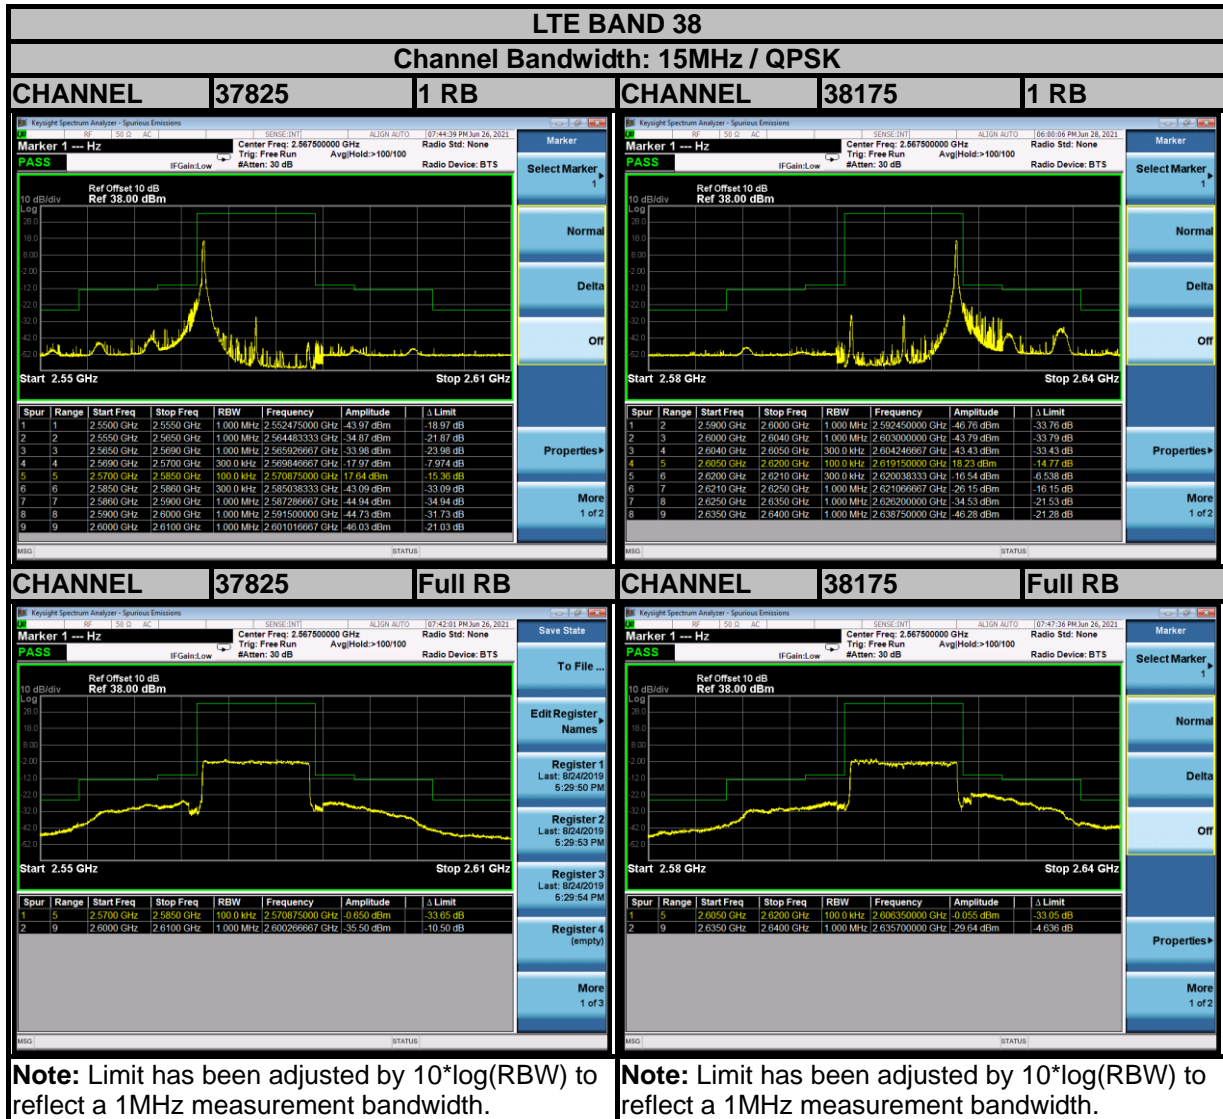

BUREAU VERITAS

Test Report No.: W7L-P21080006RF12

BUREAU VERITAS

Test Report No.: W7L-P21080006RF12

BUREAU VERITAS

Test Report No.: W7L-P21080006RF12

BUREAU VERITAS

Test Report No.: W7L-P21080006RF12