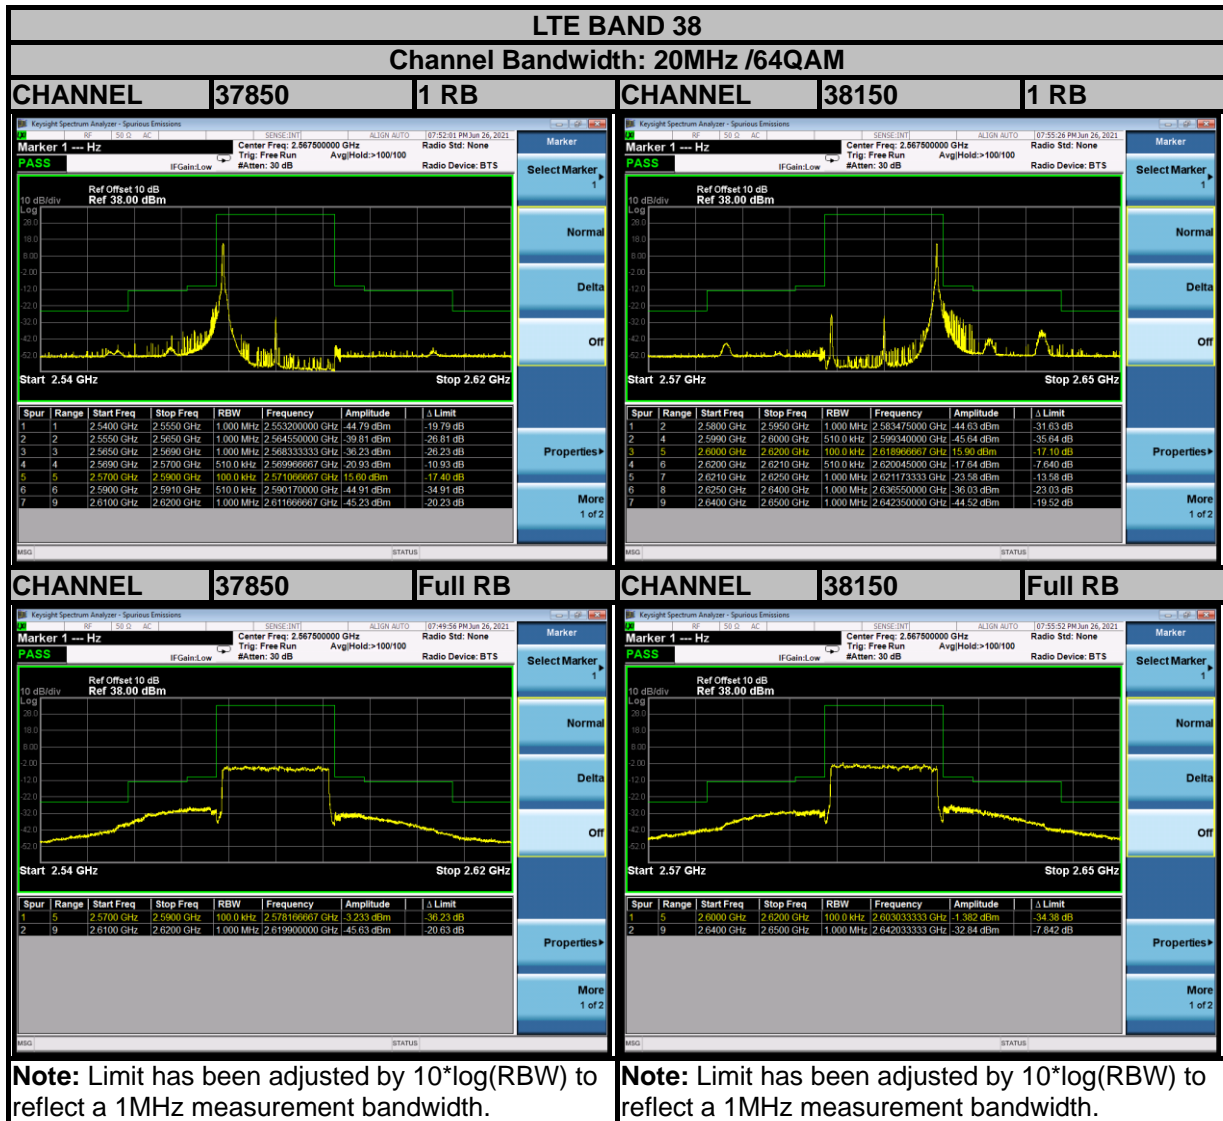

BUREAU VERITAS

Test Report No.: W7L-P21080006RF12