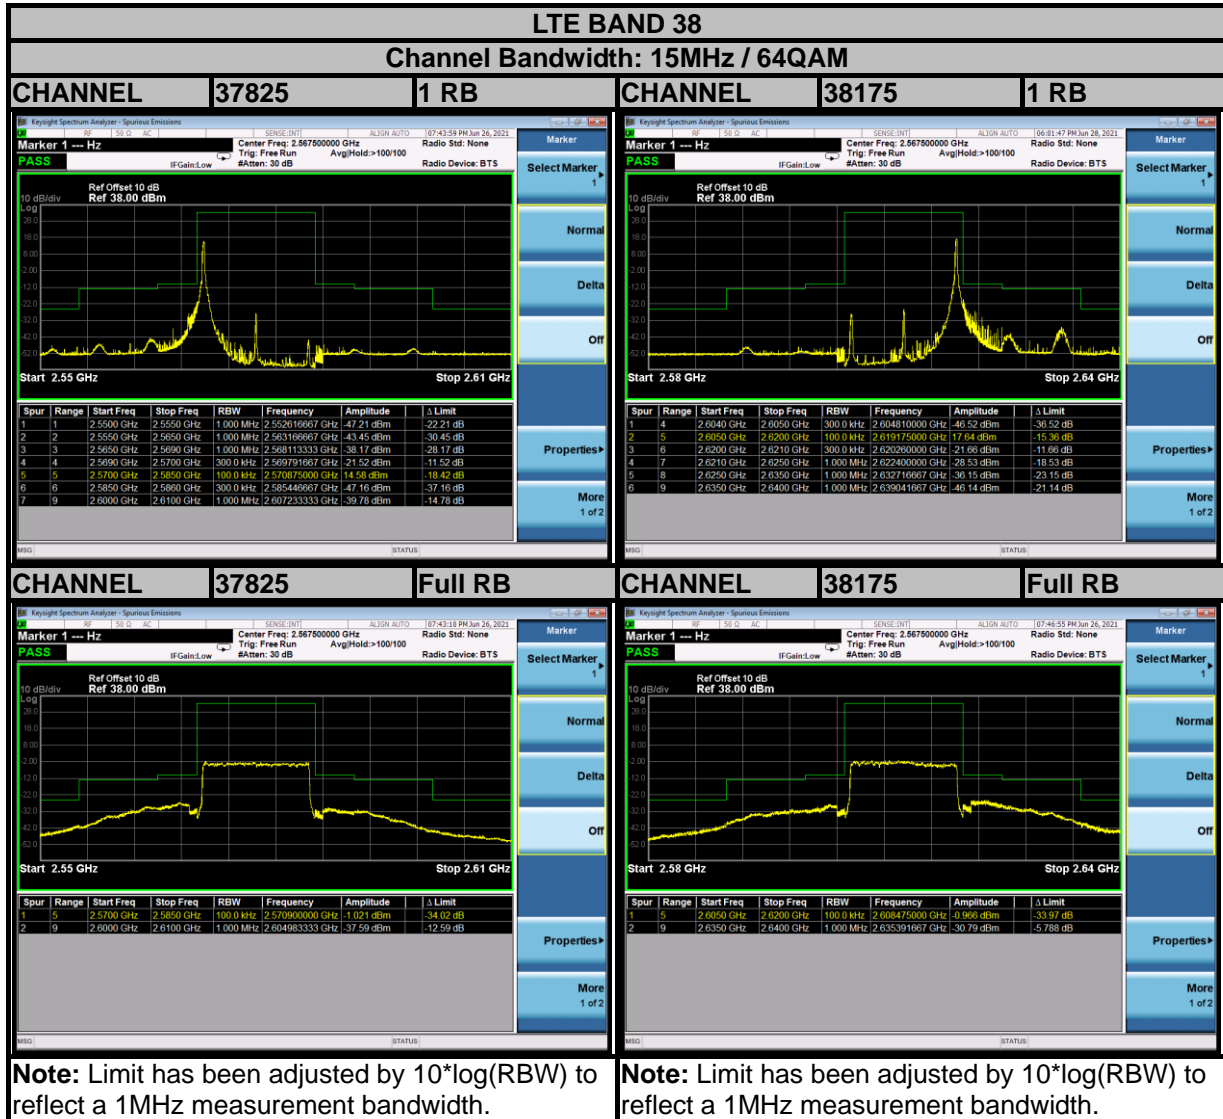

BUREAU VERITAS

Test Report No.: W7L-P21080006RF12

BUREAU VERITAS

Test Report No.: W7L-P21080006RF12

BUREAU VERITAS

Test Report No.: W7L-P21080006RF12

BUREAU VERITAS

Test Report No.: W7L-P21080006RF12