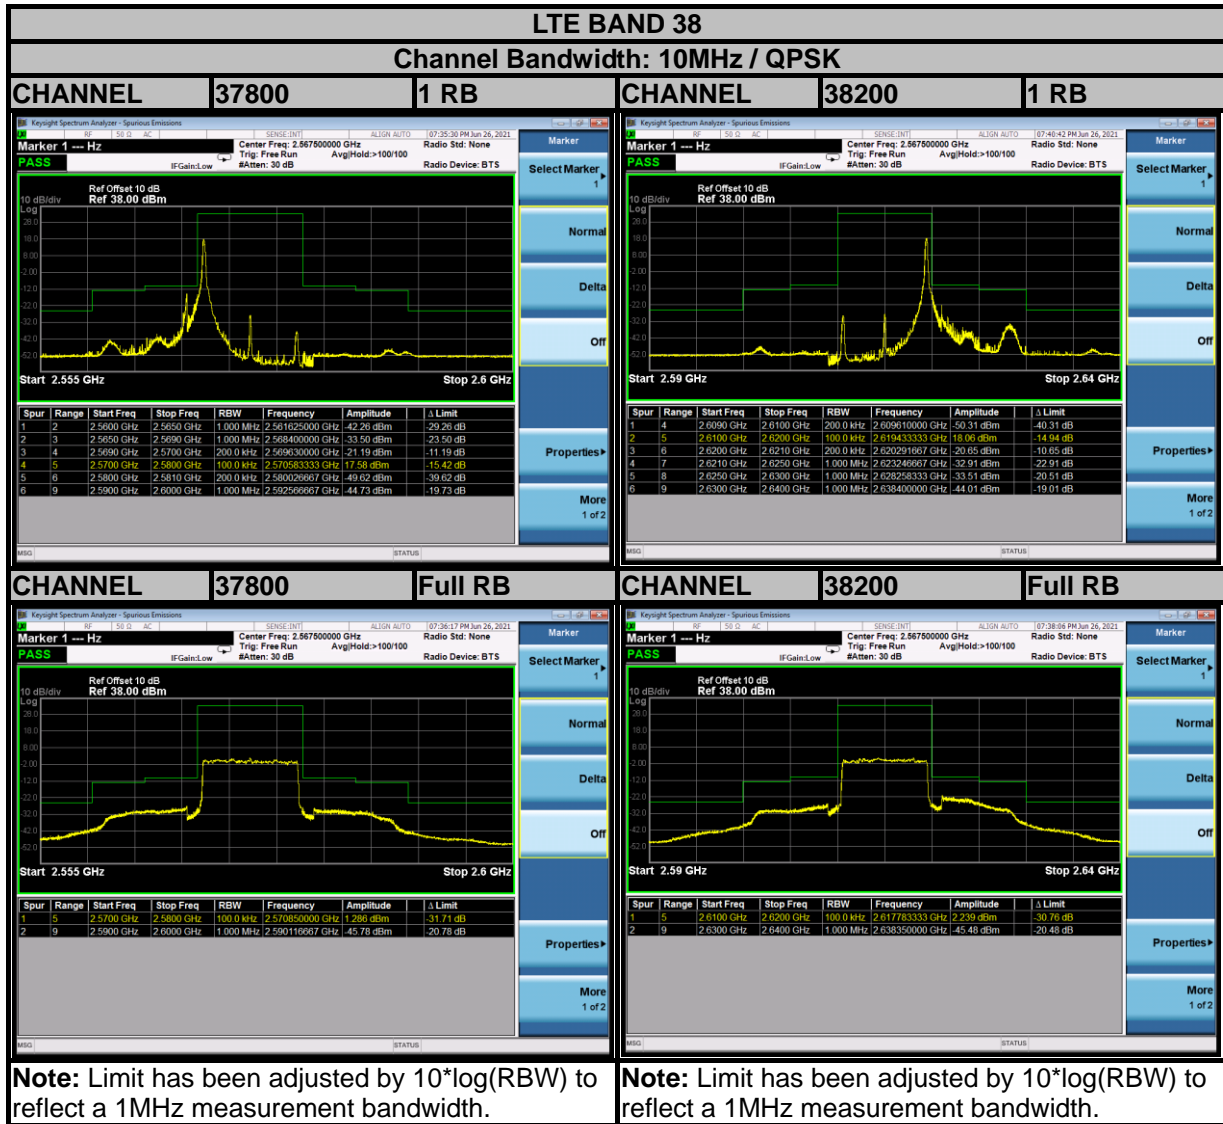

BUREAU VERITAS

Test Report No.: W7L-P21080006RF12

BUREAU VERITAS

Test Report No.: W7L-P21080006RF12

BUREAU VERITAS

Test Report No.: W7L-P21080006RF12

BUREAU VERITAS

Test Report No.: W7L-P21080006RF12