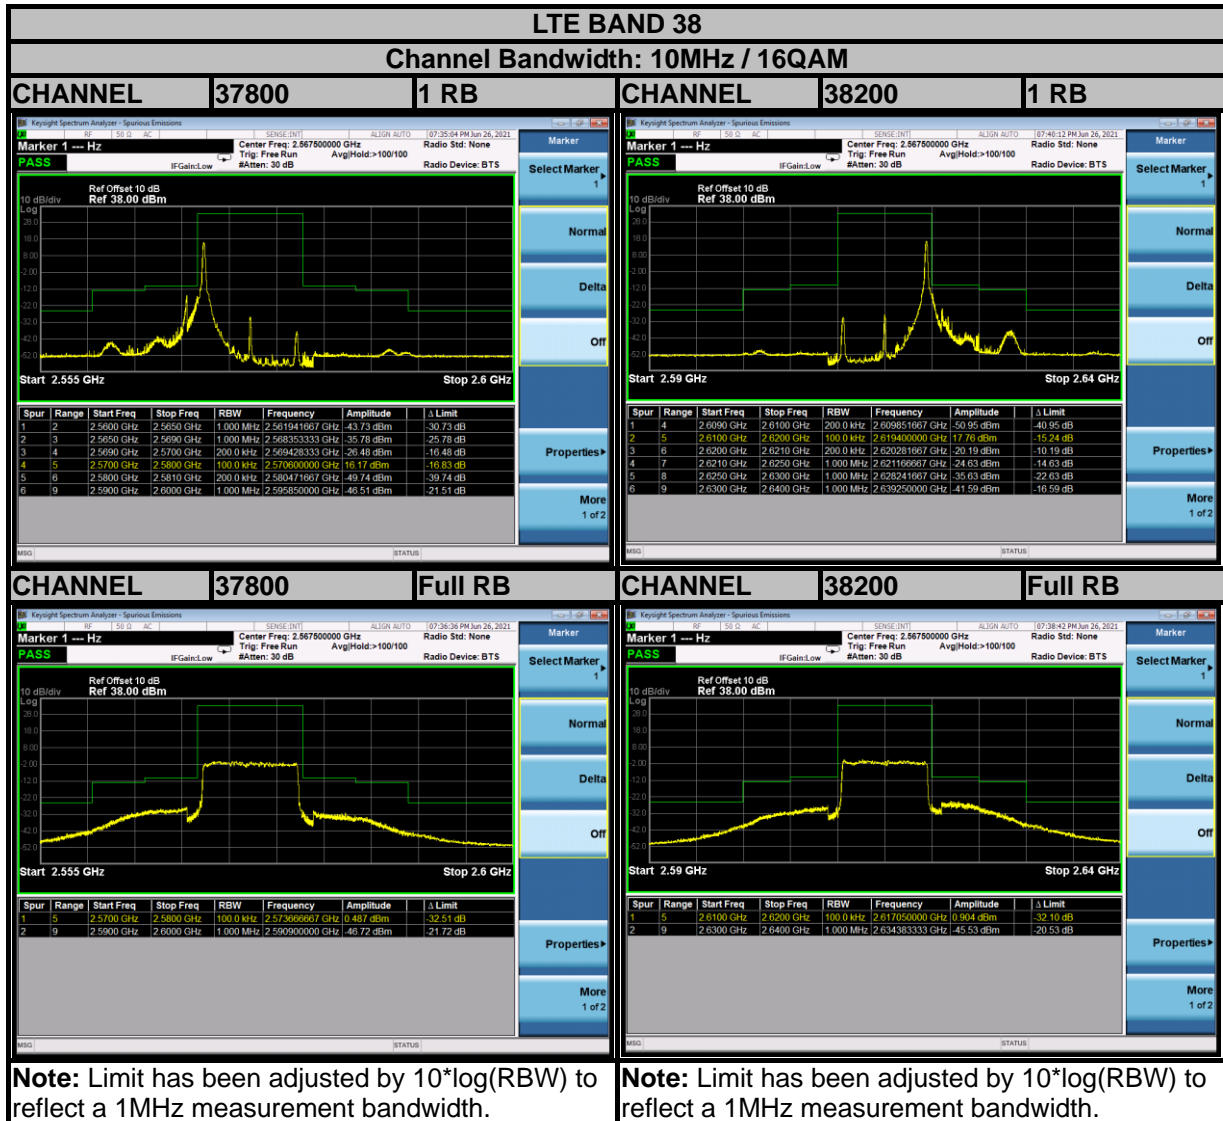

BUREAU VERITAS

Test Report No.: W7L-P21080006RF12

BUREAU VERITAS

Test Report No.: W7L-P21080006RF12

BUREAU VERITAS

Test Report No.: W7L-P21080006RF12

BUREAU VERITAS

Test Report No.: W7L-P21080006RF12