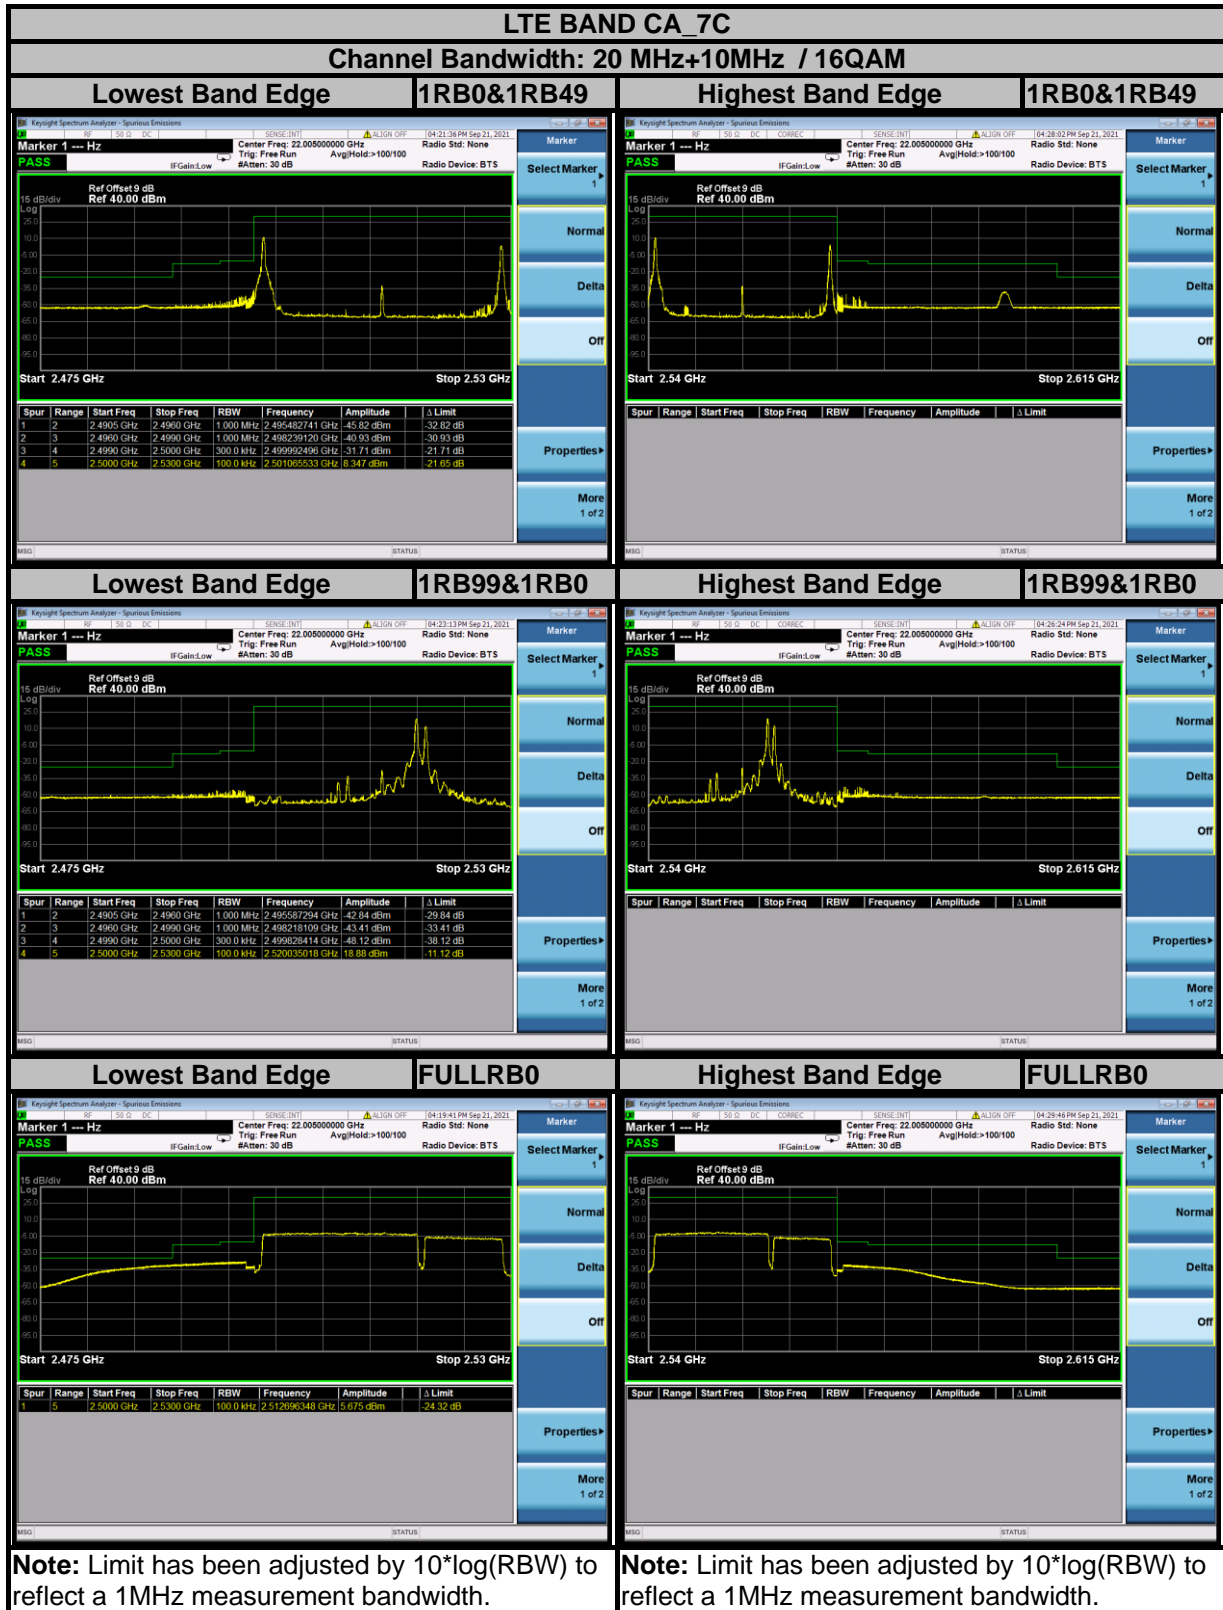

BUREAU VERITAS

Test Report No.: W7L-P21080006RF12

Test Report No.: W7L-P21080006RF12

Test Report No.: W7L-P21080006RF12

BUREAU VERITAS

Test Report No.: W7L-P21080006RF12

**BUREAU
VERITAS**

Test Report No.: W7L-P21080006RF12