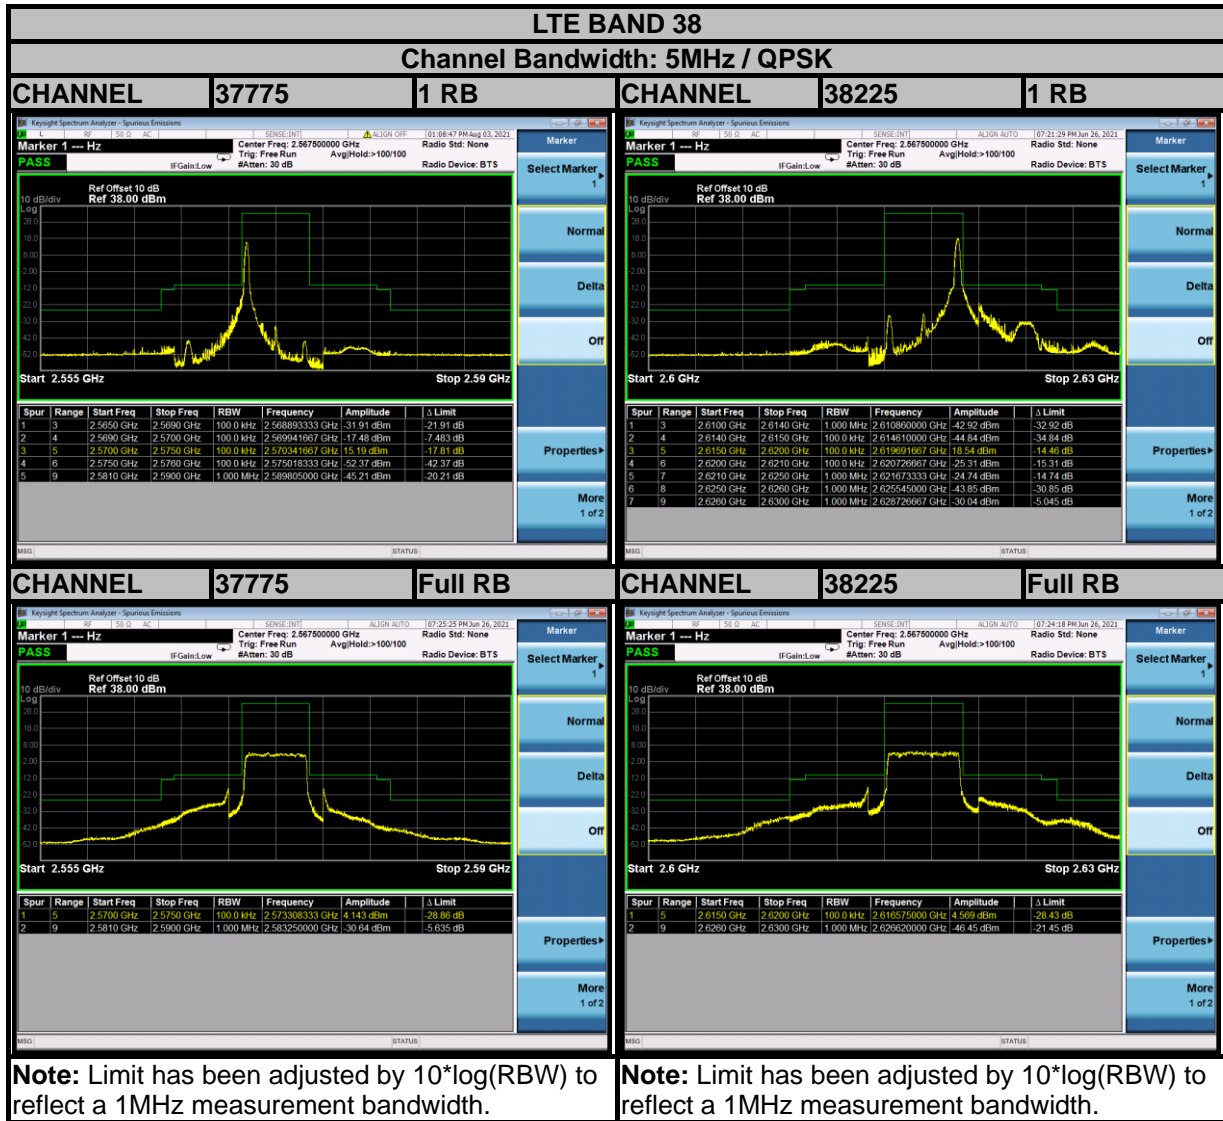

BUREAU VERITAS

Test Report No.: W7L-P21080006RF12

Test Report No.: W7L-P21080006RF12

Test Report No.: W7L-P21080006RF12

BUREAU VERITAS

Test Report No.: W7L-P21080006RF12

**BUREAU
VERITAS**

Test Report No.: W7L-P21080006RF12