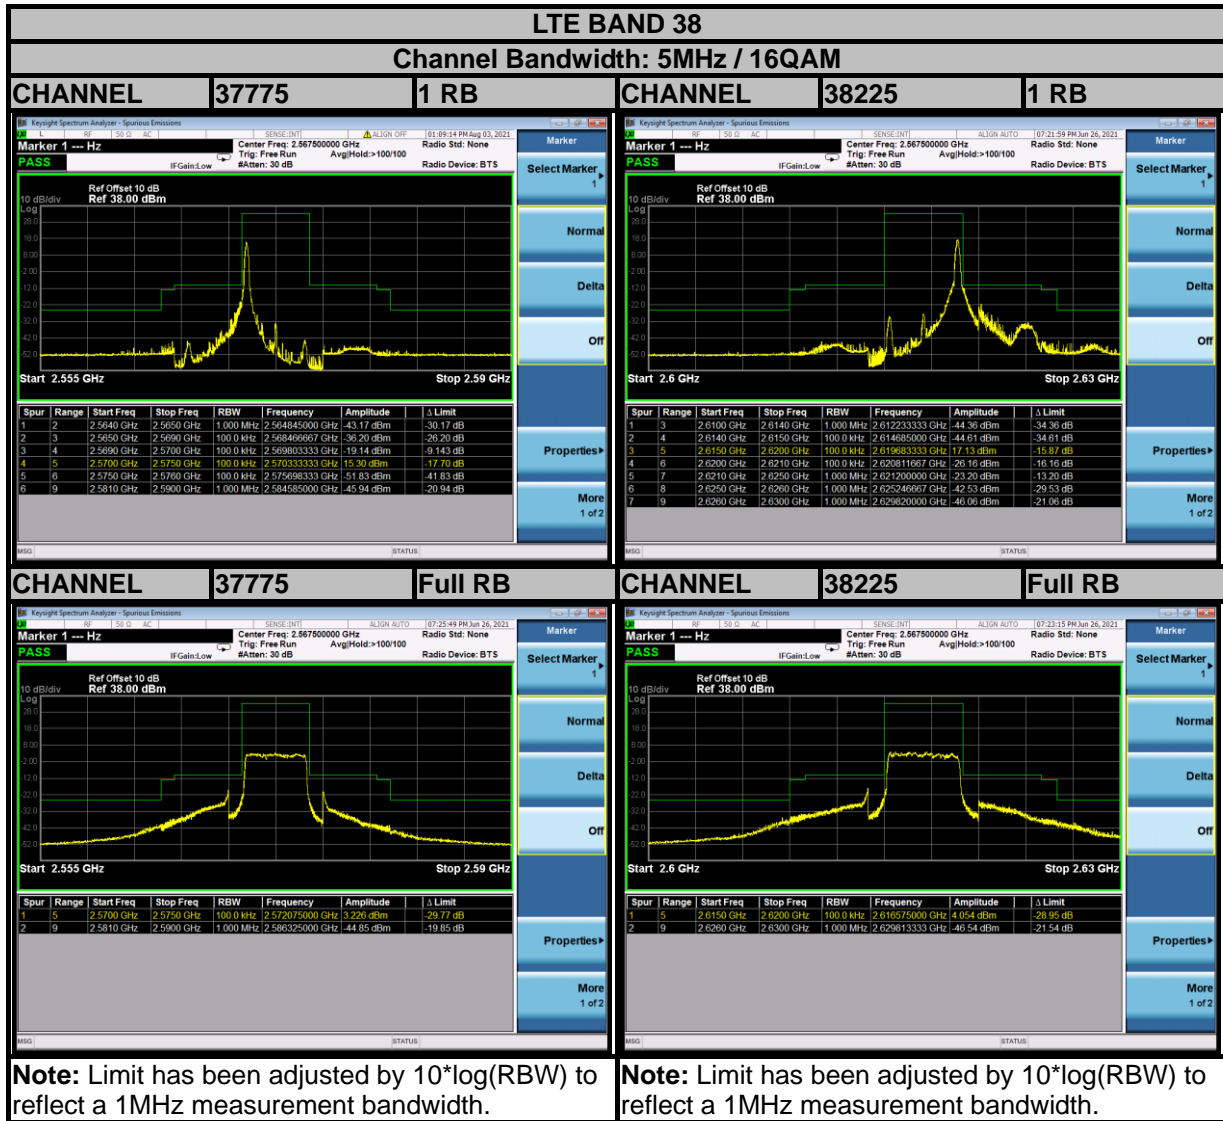

BUREAU VERITAS

Test Report No.: W7L-P21080006RF12

Test Report No.: W7L-P21080006RF12

Test Report No.: W7L-P21080006RF12

BUREAU VERITAS

Test Report No.: W7L-P21080006RF12

**BUREAU
VERITAS**

Test Report No.: W7L-P21080006RF12