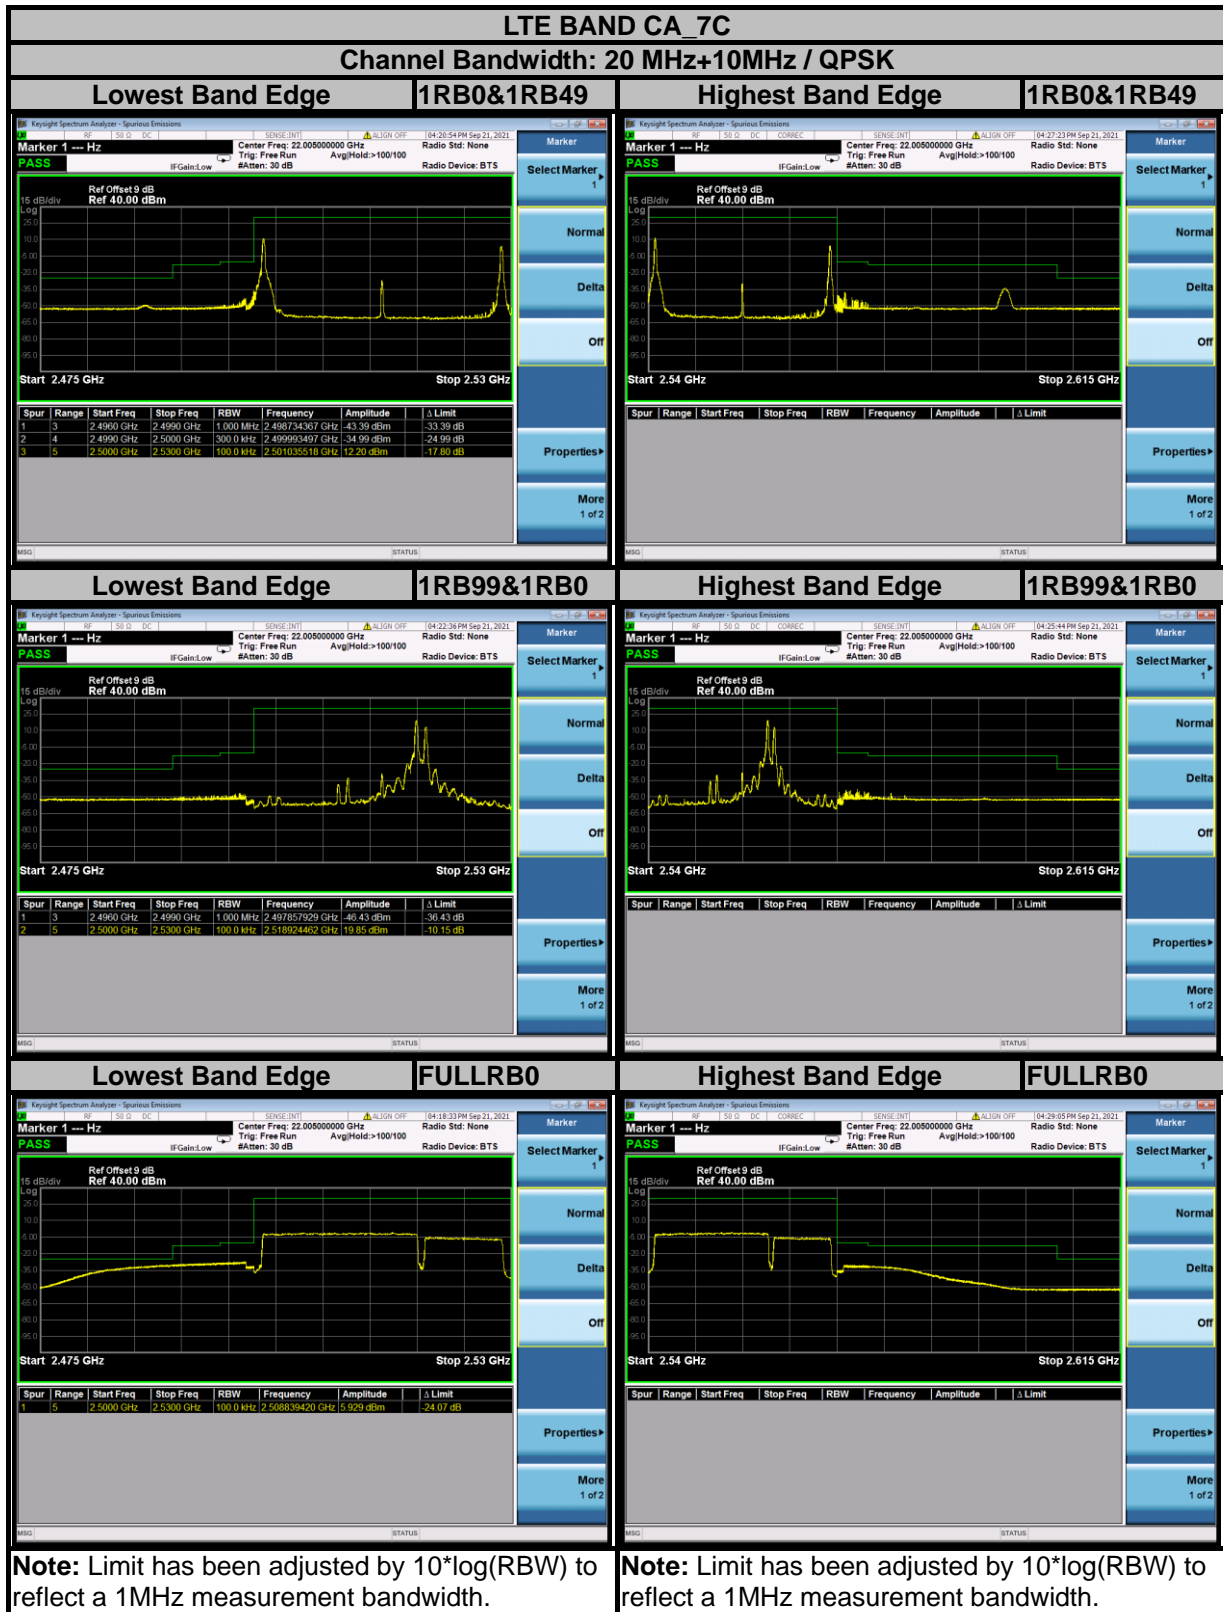

BUREAU VERITAS

Test Report No.: W7L-P21080006RF12

Test Report No.: W7L-P21080006RF12

Test Report No.: W7L-P21080006RF12

BUREAU VERITAS

Test Report No.: W7L-P21080006RF12

**BUREAU
VERITAS**

Test Report No.: W7L-P21080006RF12