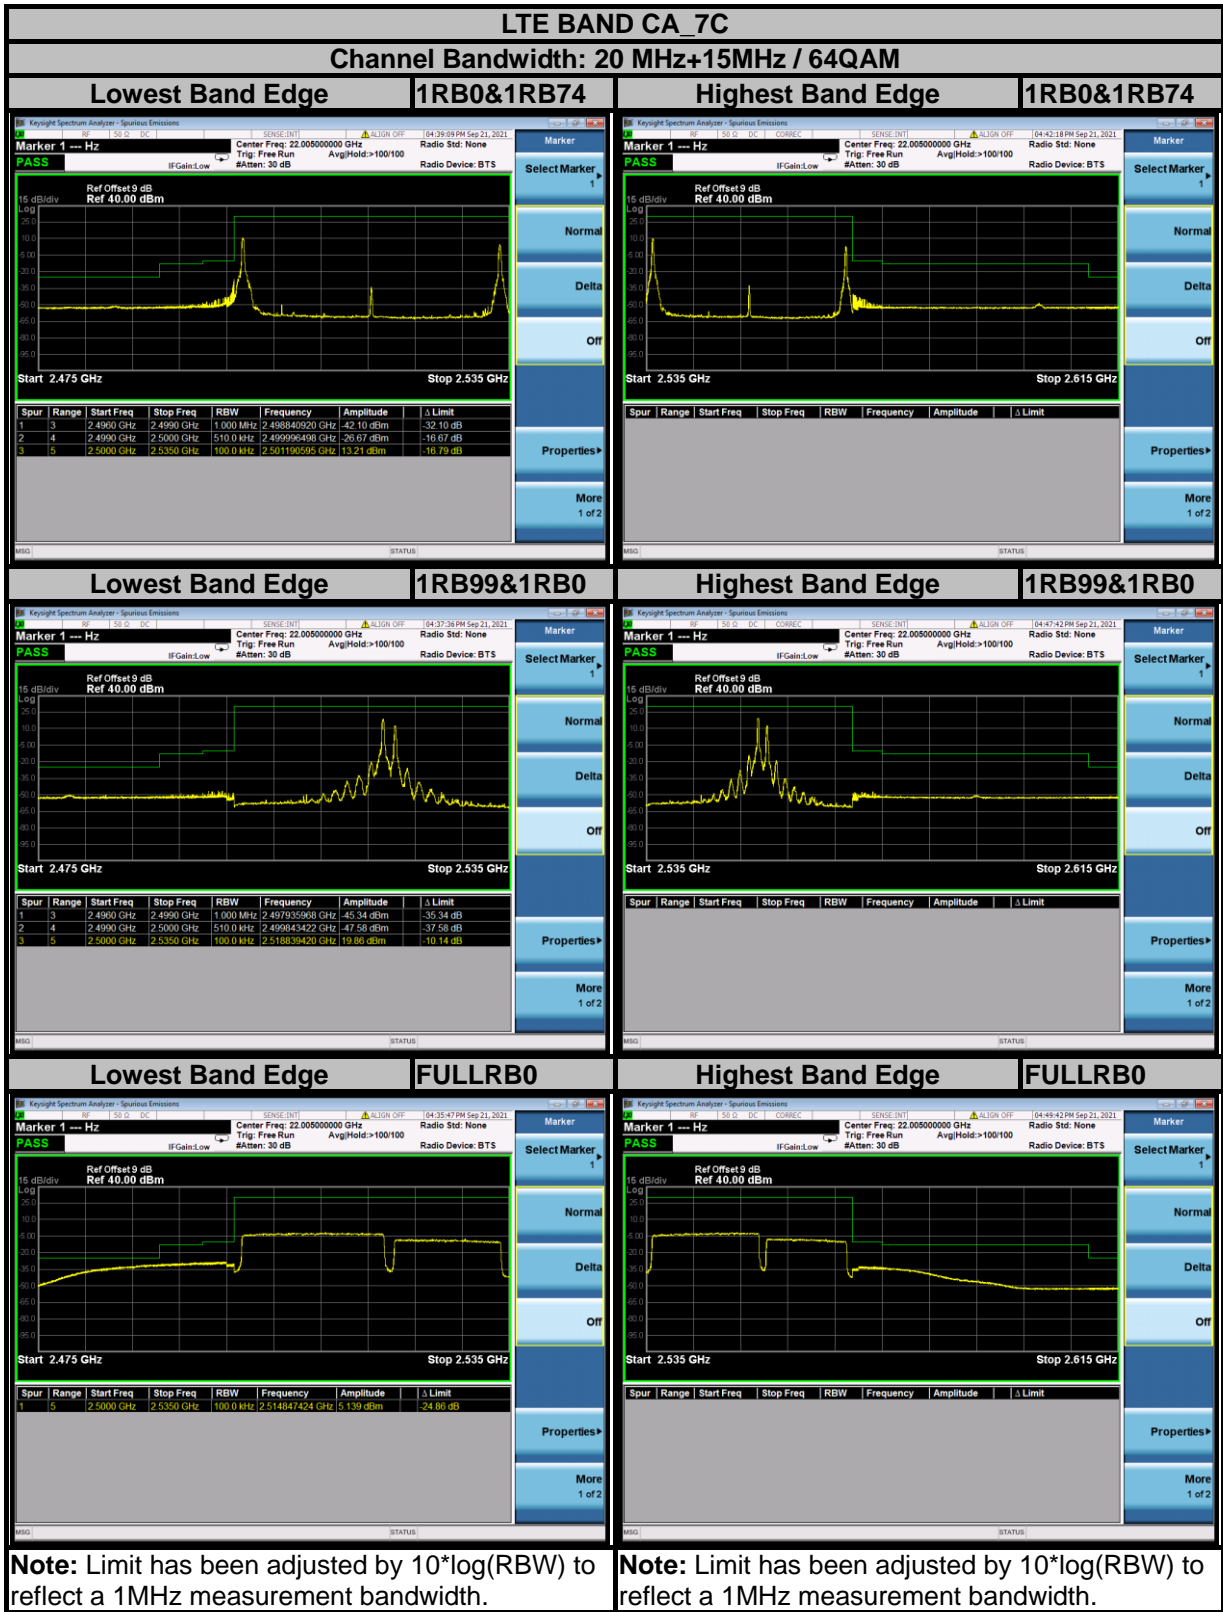

BUREAU VERITAS

Test Report No.: W7L-P21080006RF12

Test Report No.: W7L-P21080006RF12

Test Report No.: W7L-P21080006RF12

BUREAU VERITAS

Test Report No.: W7L-P21080006RF12

**BUREAU
VERITAS**

Test Report No.: W7L-P21080006RF12