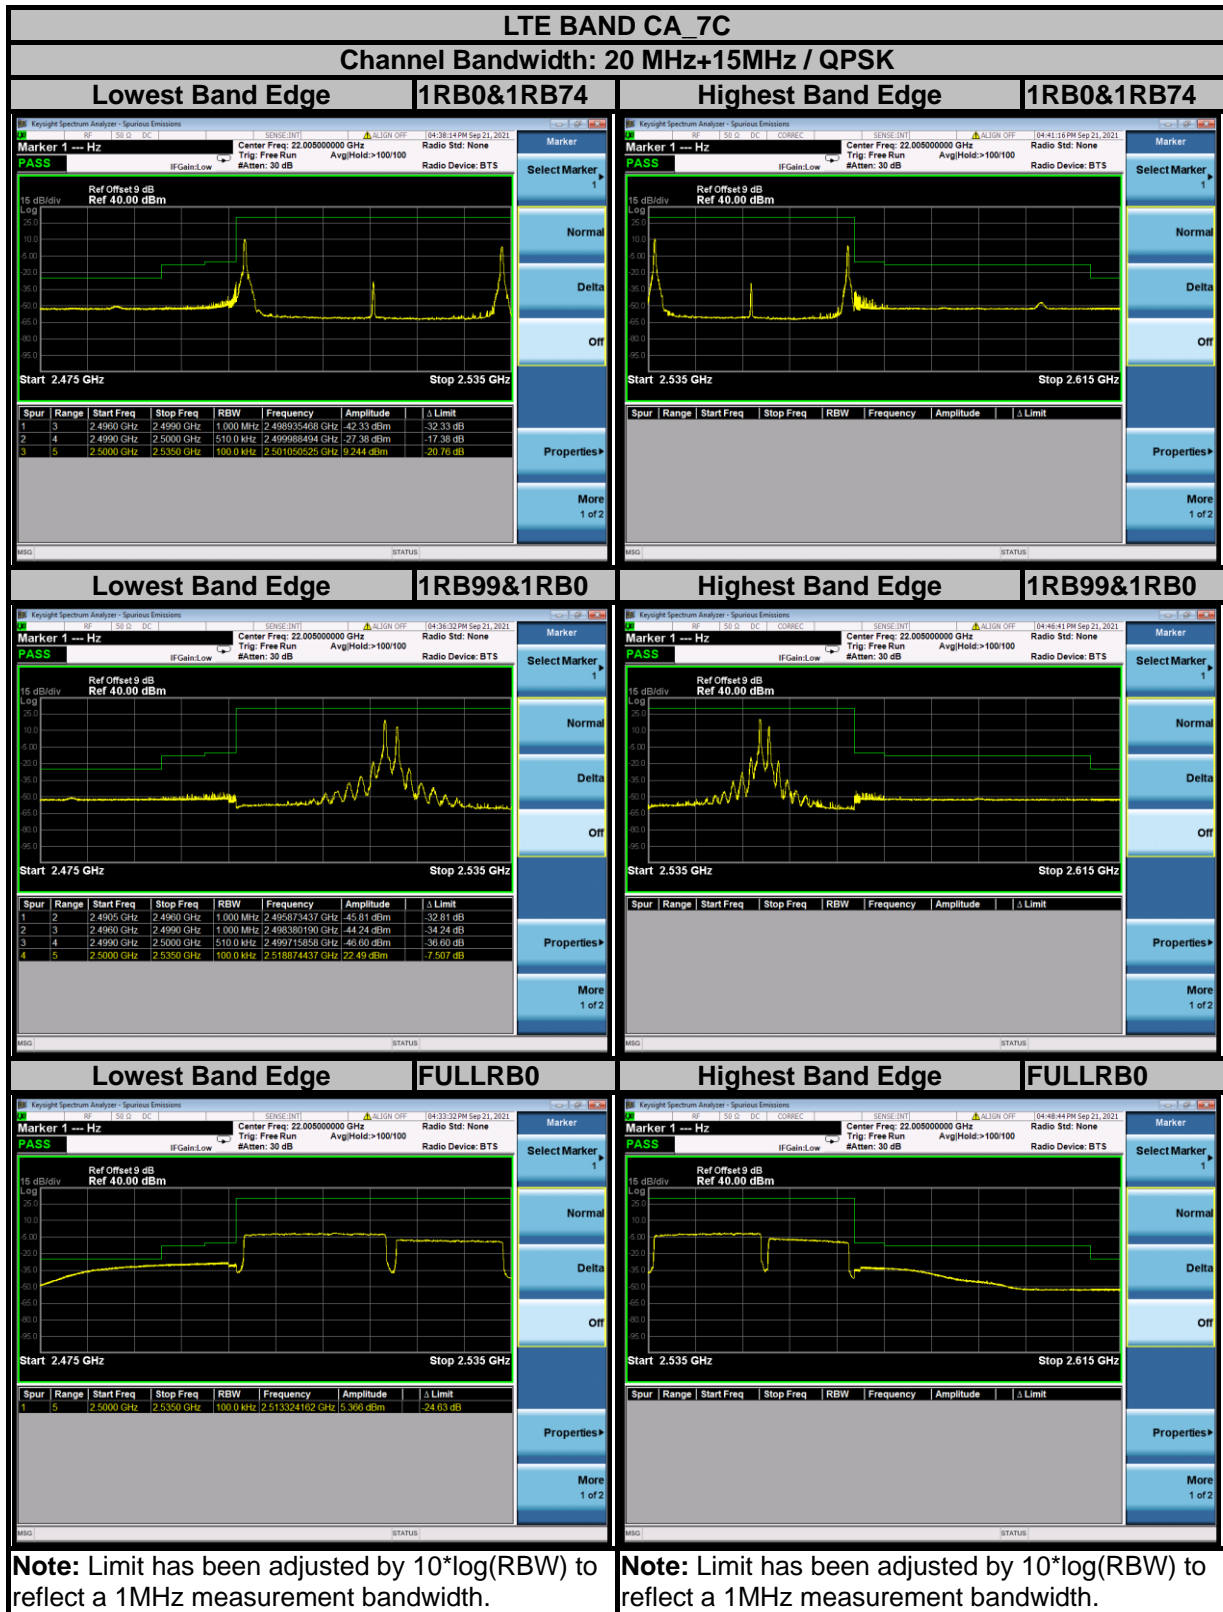

BUREAU VERITAS

Test Report No.: W7L-P21080006RF12

Test Report No.: W7L-P21080006RF12

Test Report No.: W7L-P21080006RF12

BUREAU VERITAS

Test Report No.: W7L-P21080006RF12

**BUREAU
VERITAS**

Test Report No.: W7L-P21080006RF12