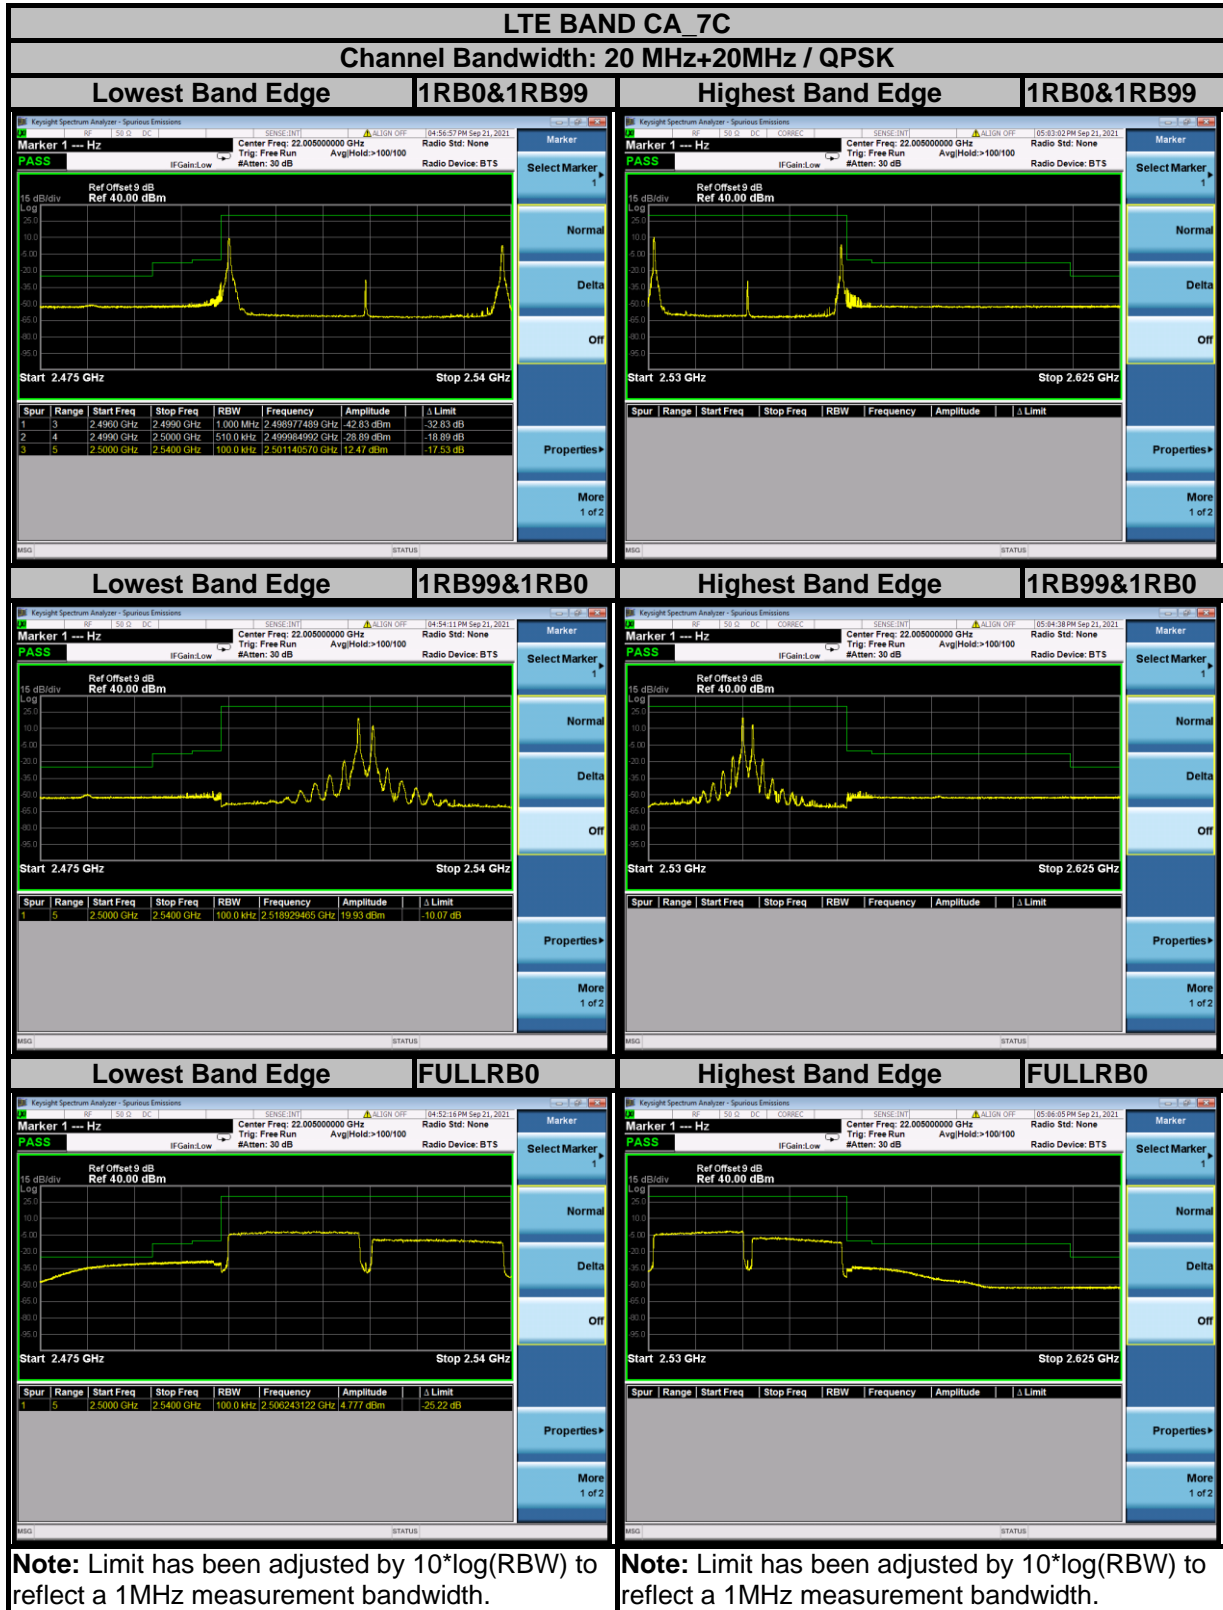

BUREAU VERITAS

Test Report No.: W7L-P21080006RF12

Test Report No.: W7L-P21080006RF12

Test Report No.: W7L-P21080006RF12

BUREAU VERITAS

Test Report No.: W7L-P21080006RF12

**BUREAU
VERITAS**

Test Report No.: W7L-P21080006RF12