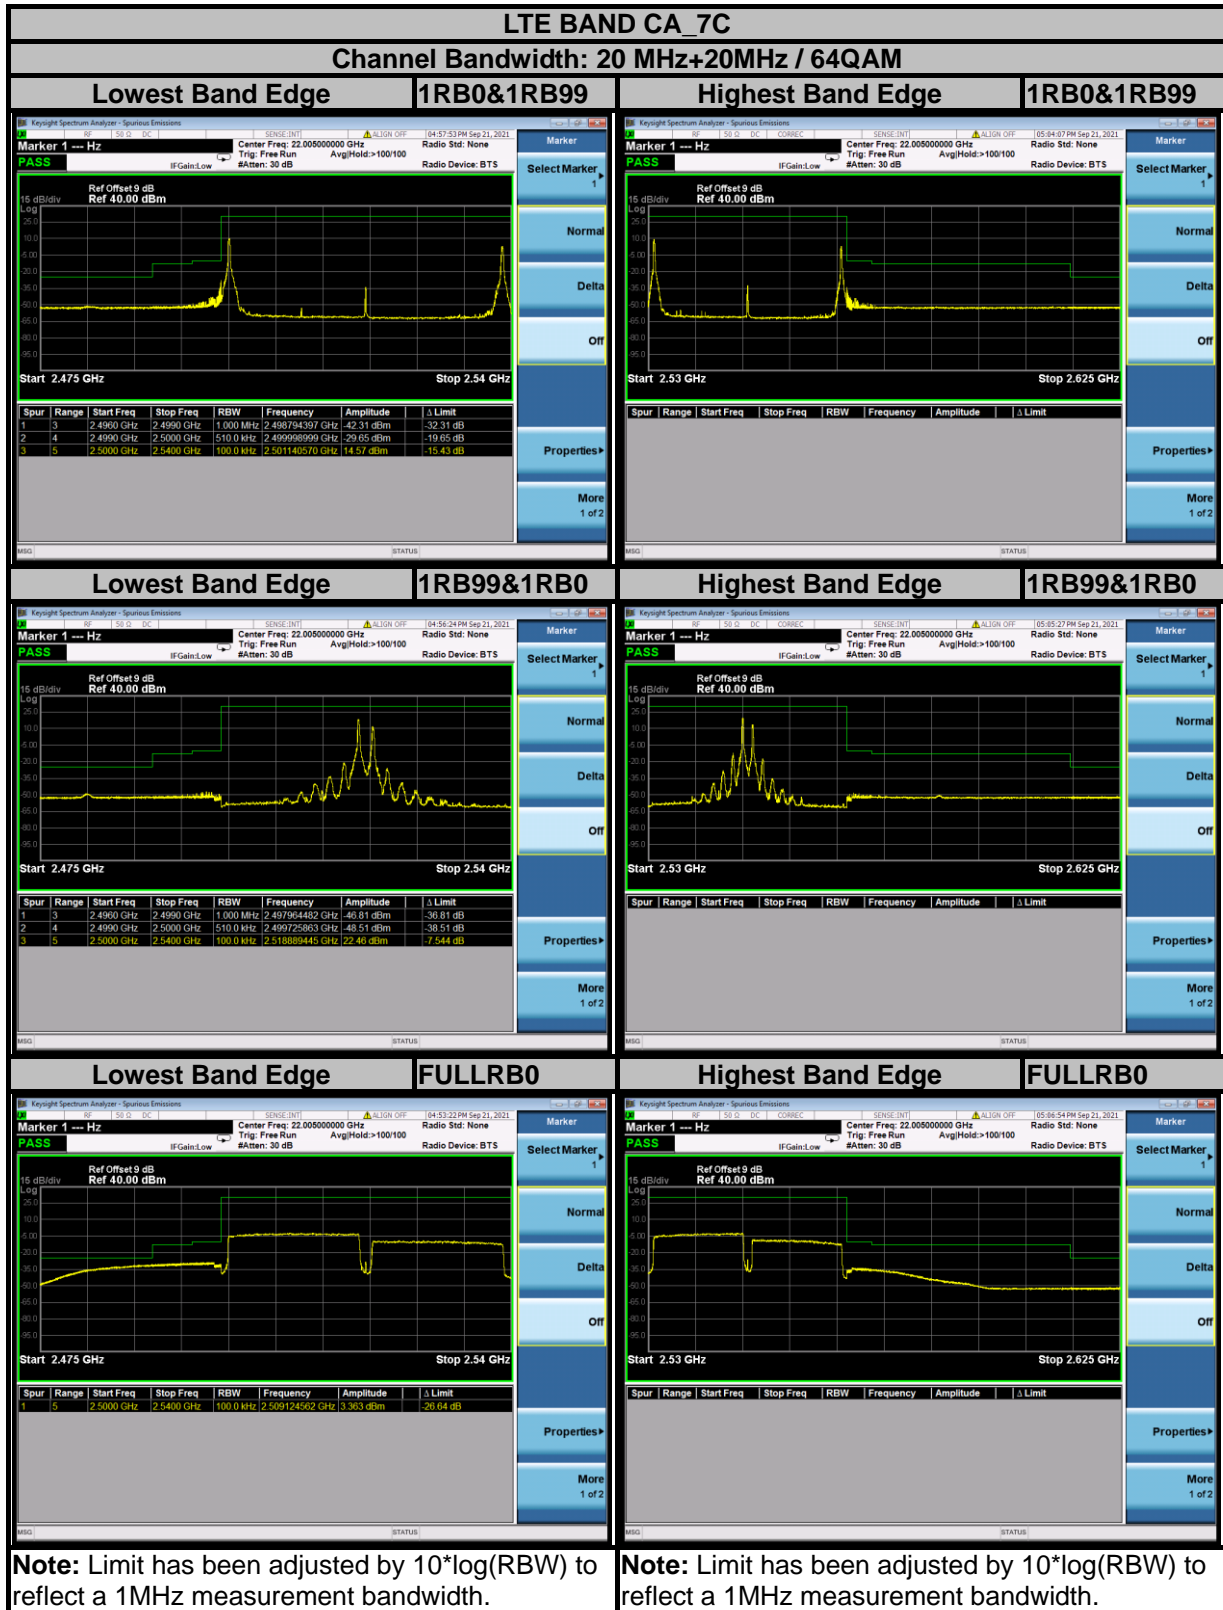

BUREAU VERITAS

Test Report No.: W7L-P21080006RF12

Test Report No.: W7L-P21080006RF12

Test Report No.: W7L-P21080006RF12

BUREAU VERITAS

Test Report No.: W7L-P21080006RF12

**BUREAU
VERITAS**

Test Report No.: W7L-P21080006RF12