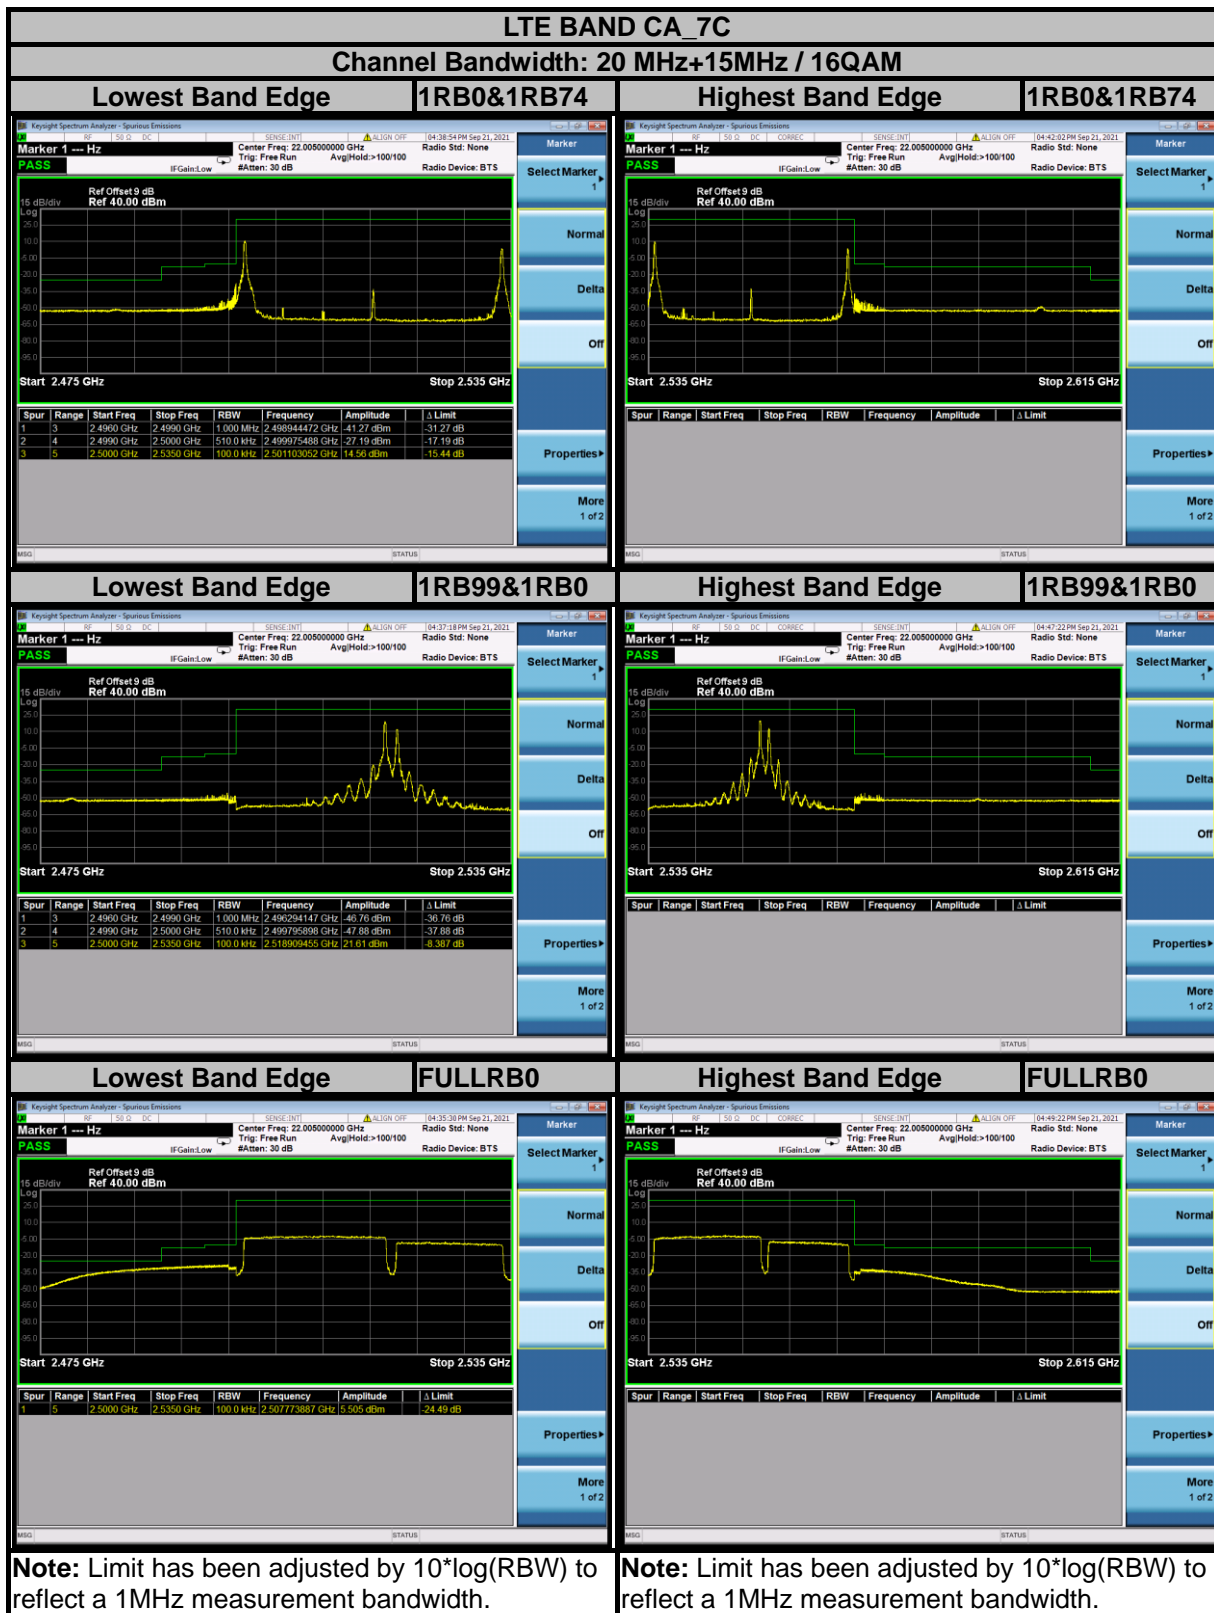

BUREAU VERITAS

Test Report No.: W7L-P21080006RF12

Test Report No.: W7L-P21080006RF12

Test Report No.: W7L-P21080006RF12

BUREAU VERITAS

Test Report No.: W7L-P21080006RF12

**BUREAU
VERITAS**

Test Report No.: W7L-P21080006RF12