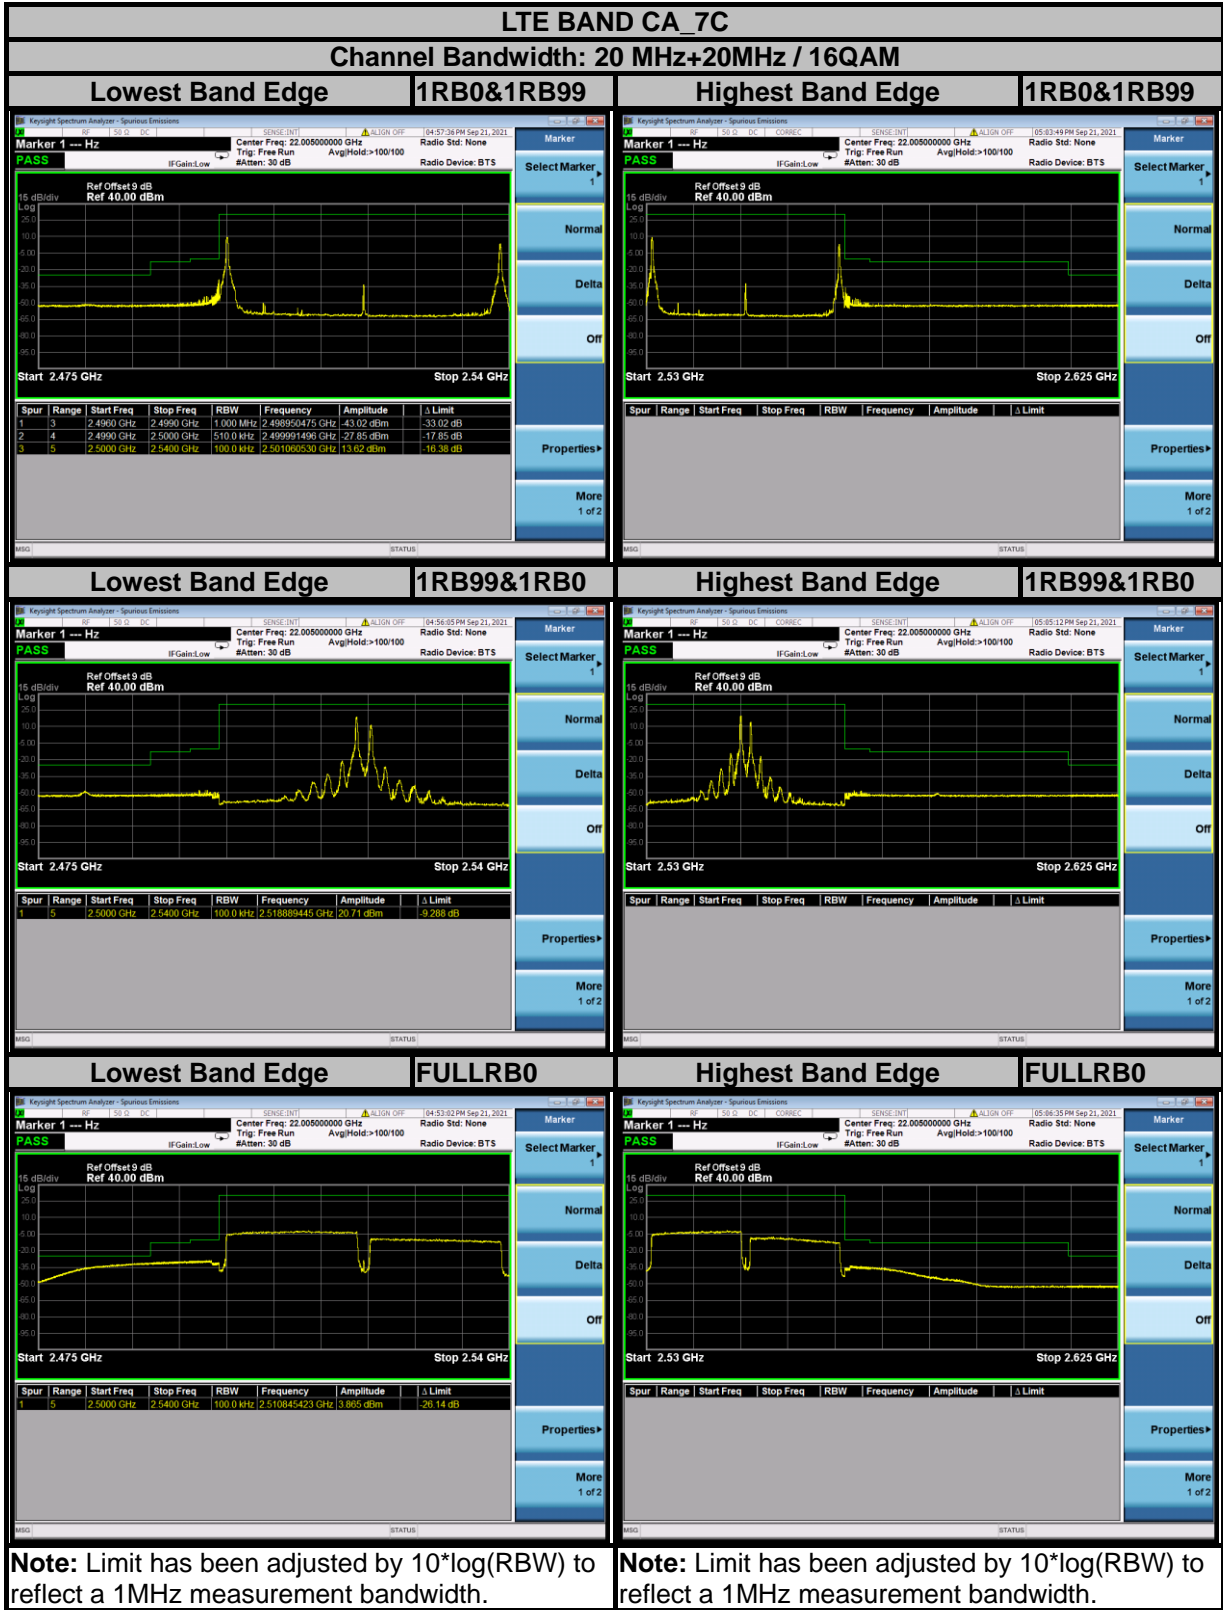

BUREAU VERITAS

Test Report No.: W7L-P21080006RF12

Test Report No.: W7L-P21080006RF12

Test Report No.: W7L-P21080006RF12

BUREAU VERITAS

Test Report No.: W7L-P21080006RF12

**BUREAU
VERITAS**

Test Report No.: W7L-P21080006RF12