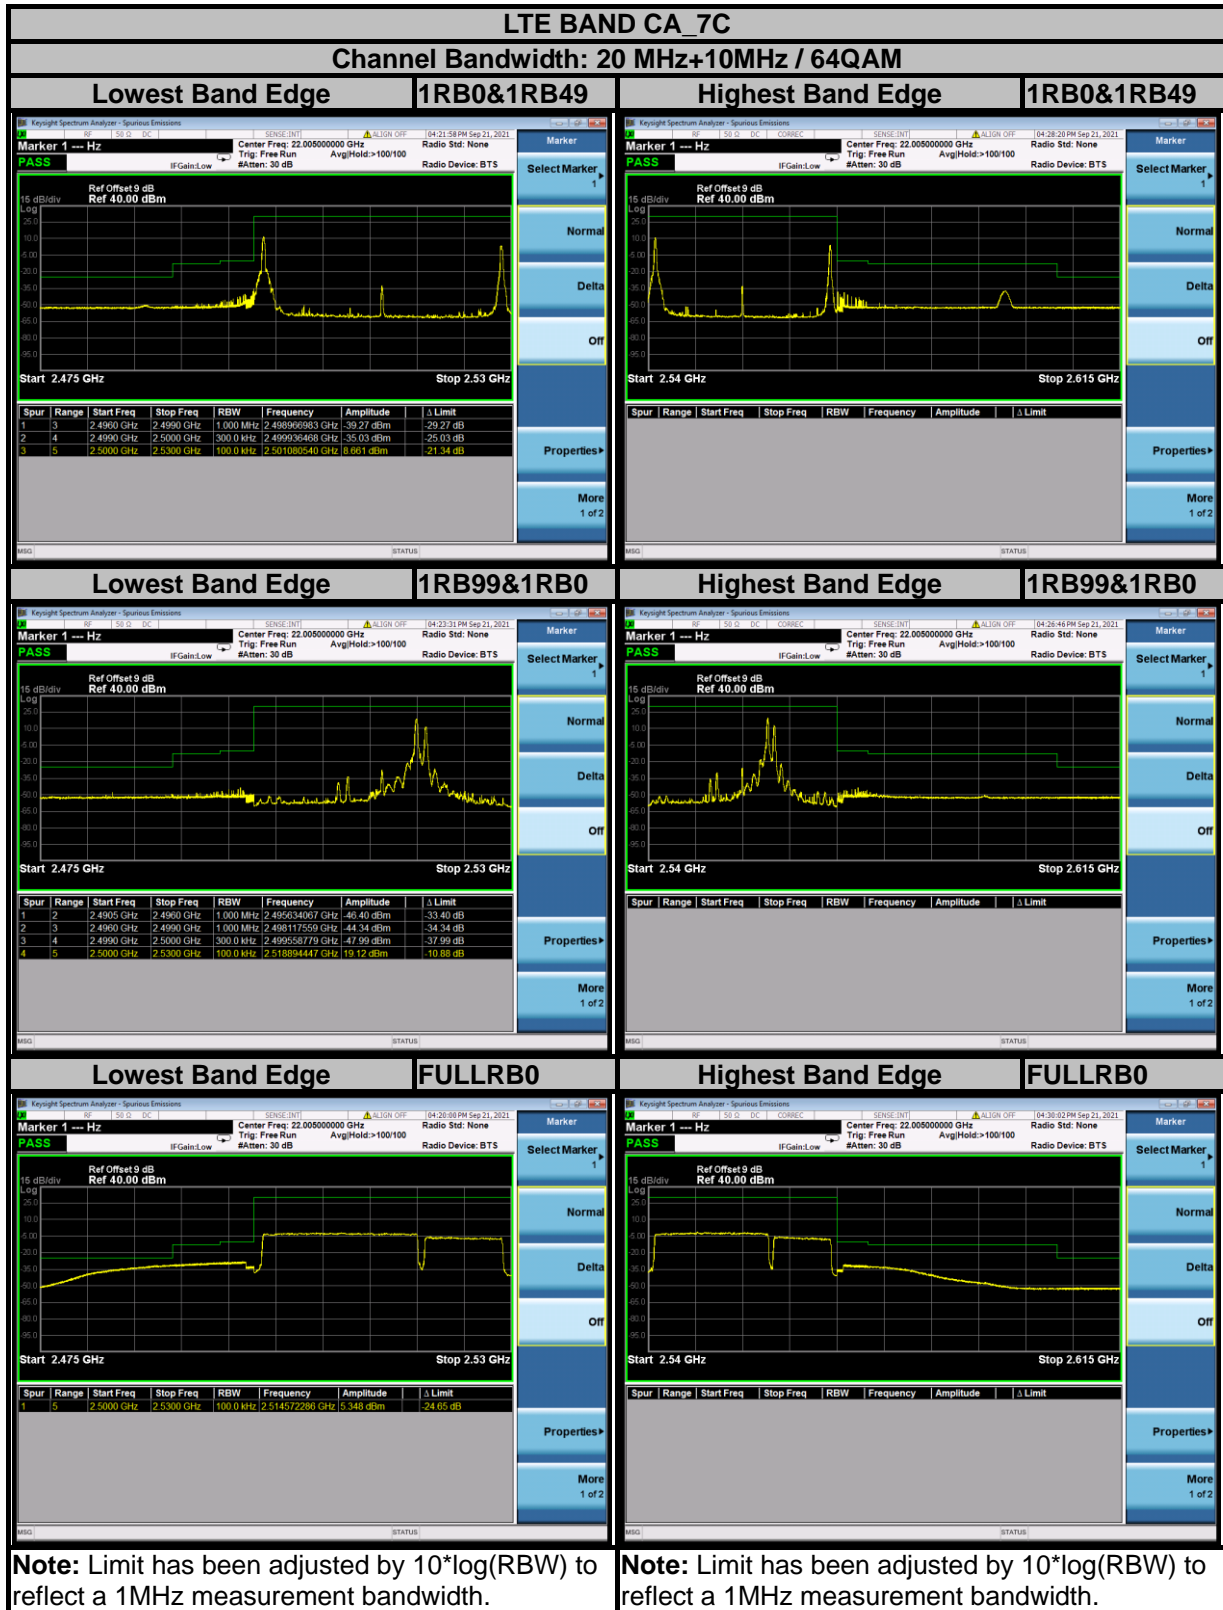

BUREAU VERITAS

Test Report No.: W7L-P21080006RF12

Test Report No.: W7L-P21080006RF12

Test Report No.: W7L-P21080006RF12

BUREAU VERITAS

Test Report No.: W7L-P21080006RF12

**BUREAU
VERITAS**

Test Report No.: W7L-P21080006RF12