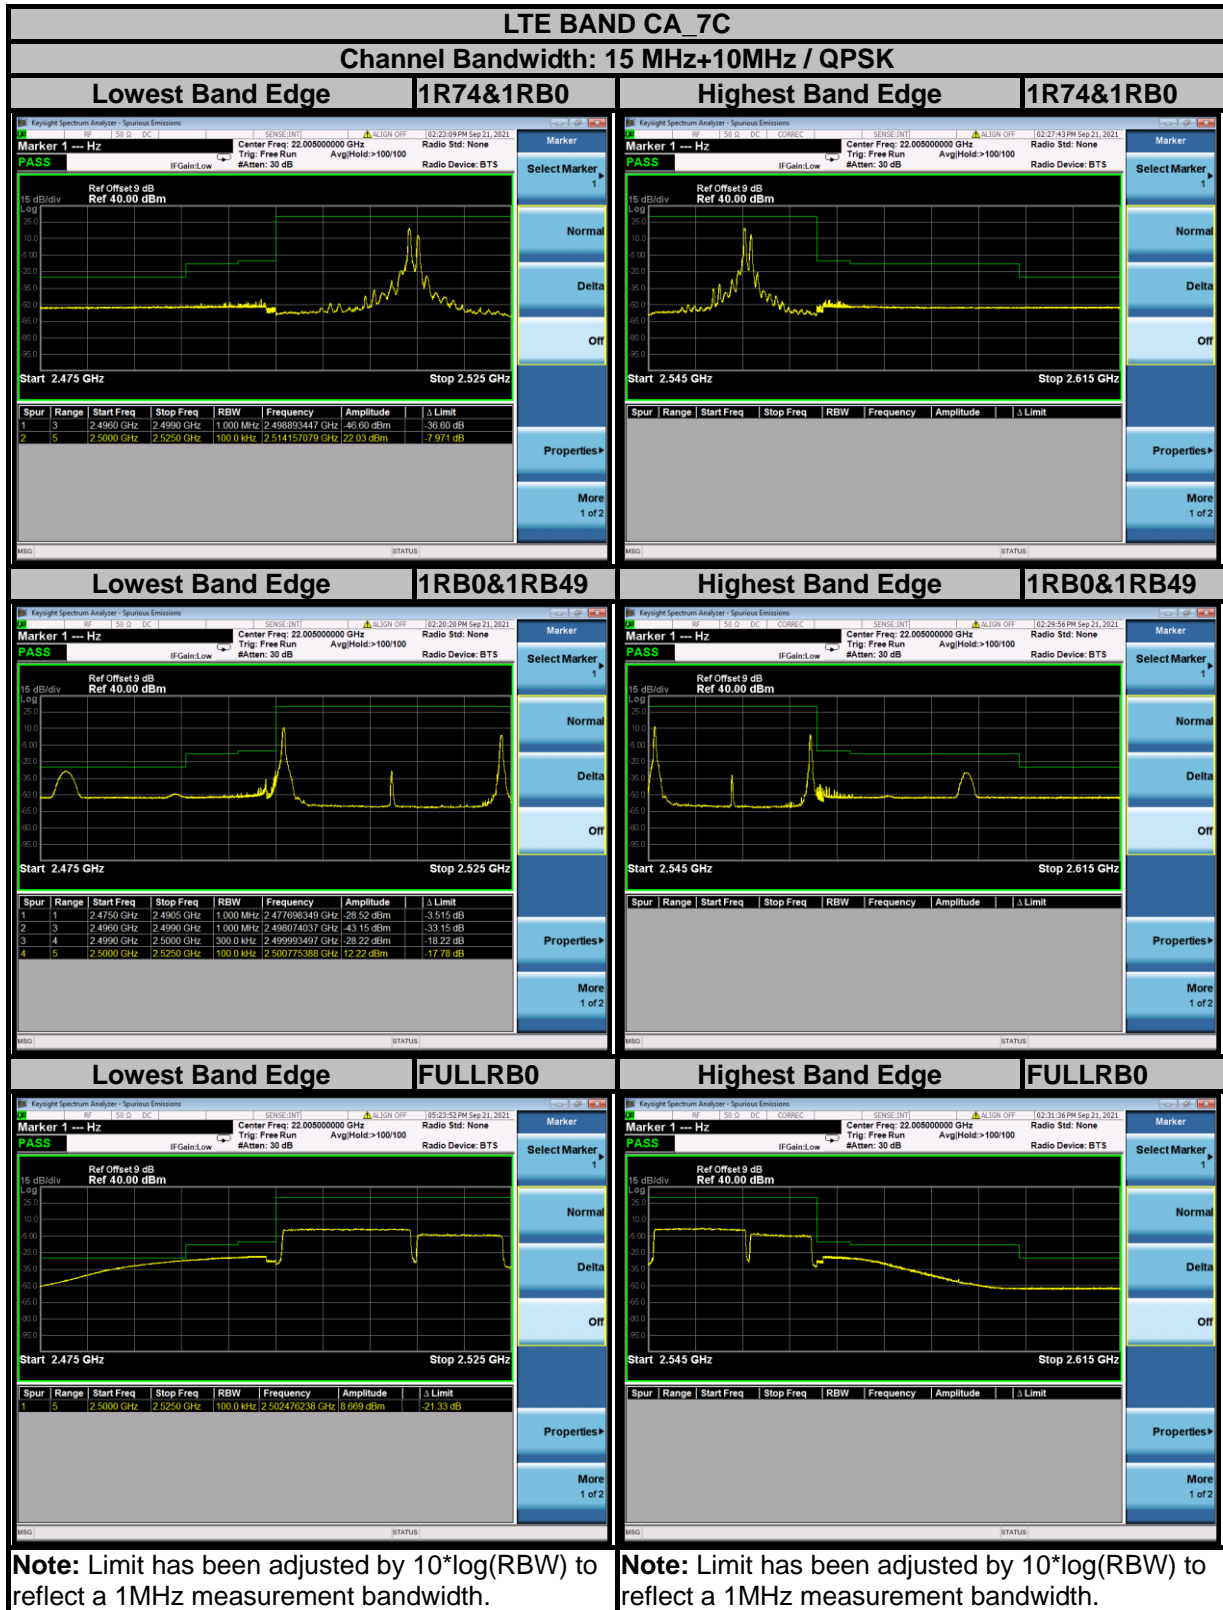

BUREAU VERITAS

Test Report No.: W7L-P21080006RF12

Test Report No.: W7L-P21080006RF12