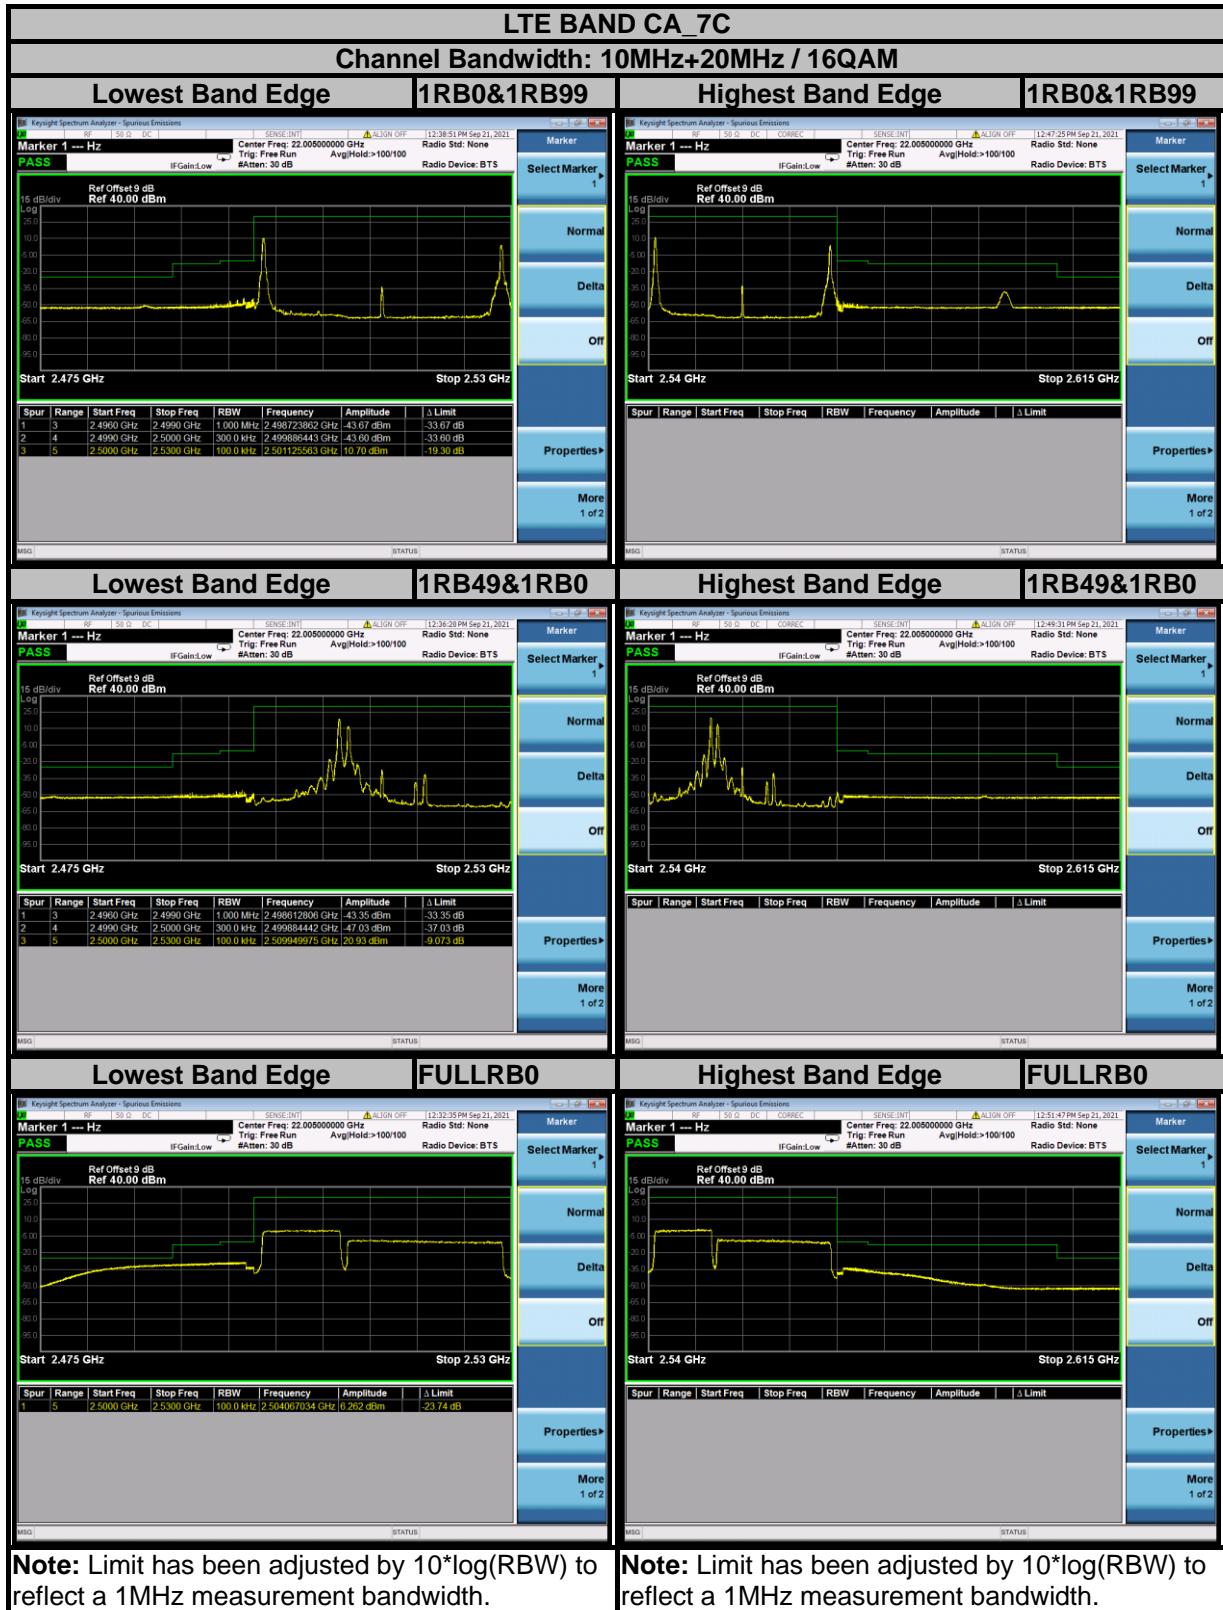

BUREAU VERITAS

Test Report No.: W7L-P21080006RF12

Test Report No.: W7L-P21080006RF12