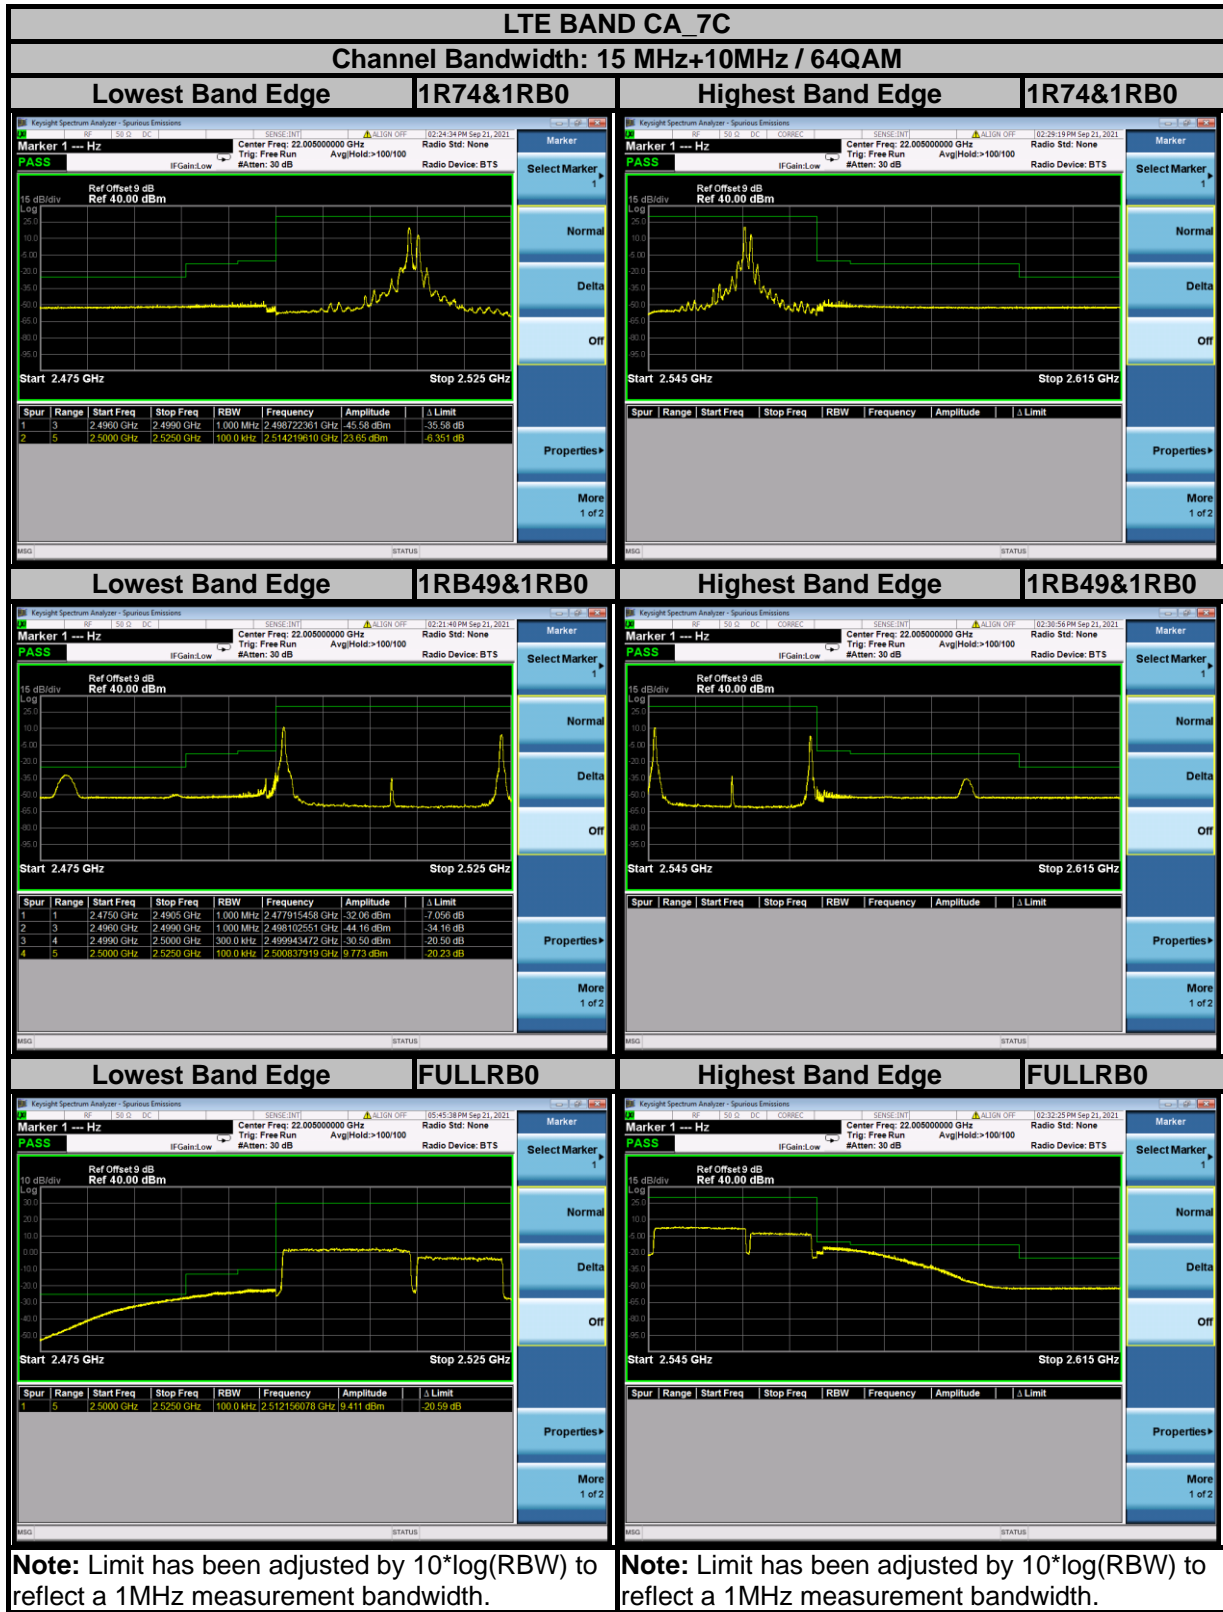

BUREAU VERITAS

Test Report No.: W7L-P21080006RF12

Test Report No.: W7L-P21080006RF12