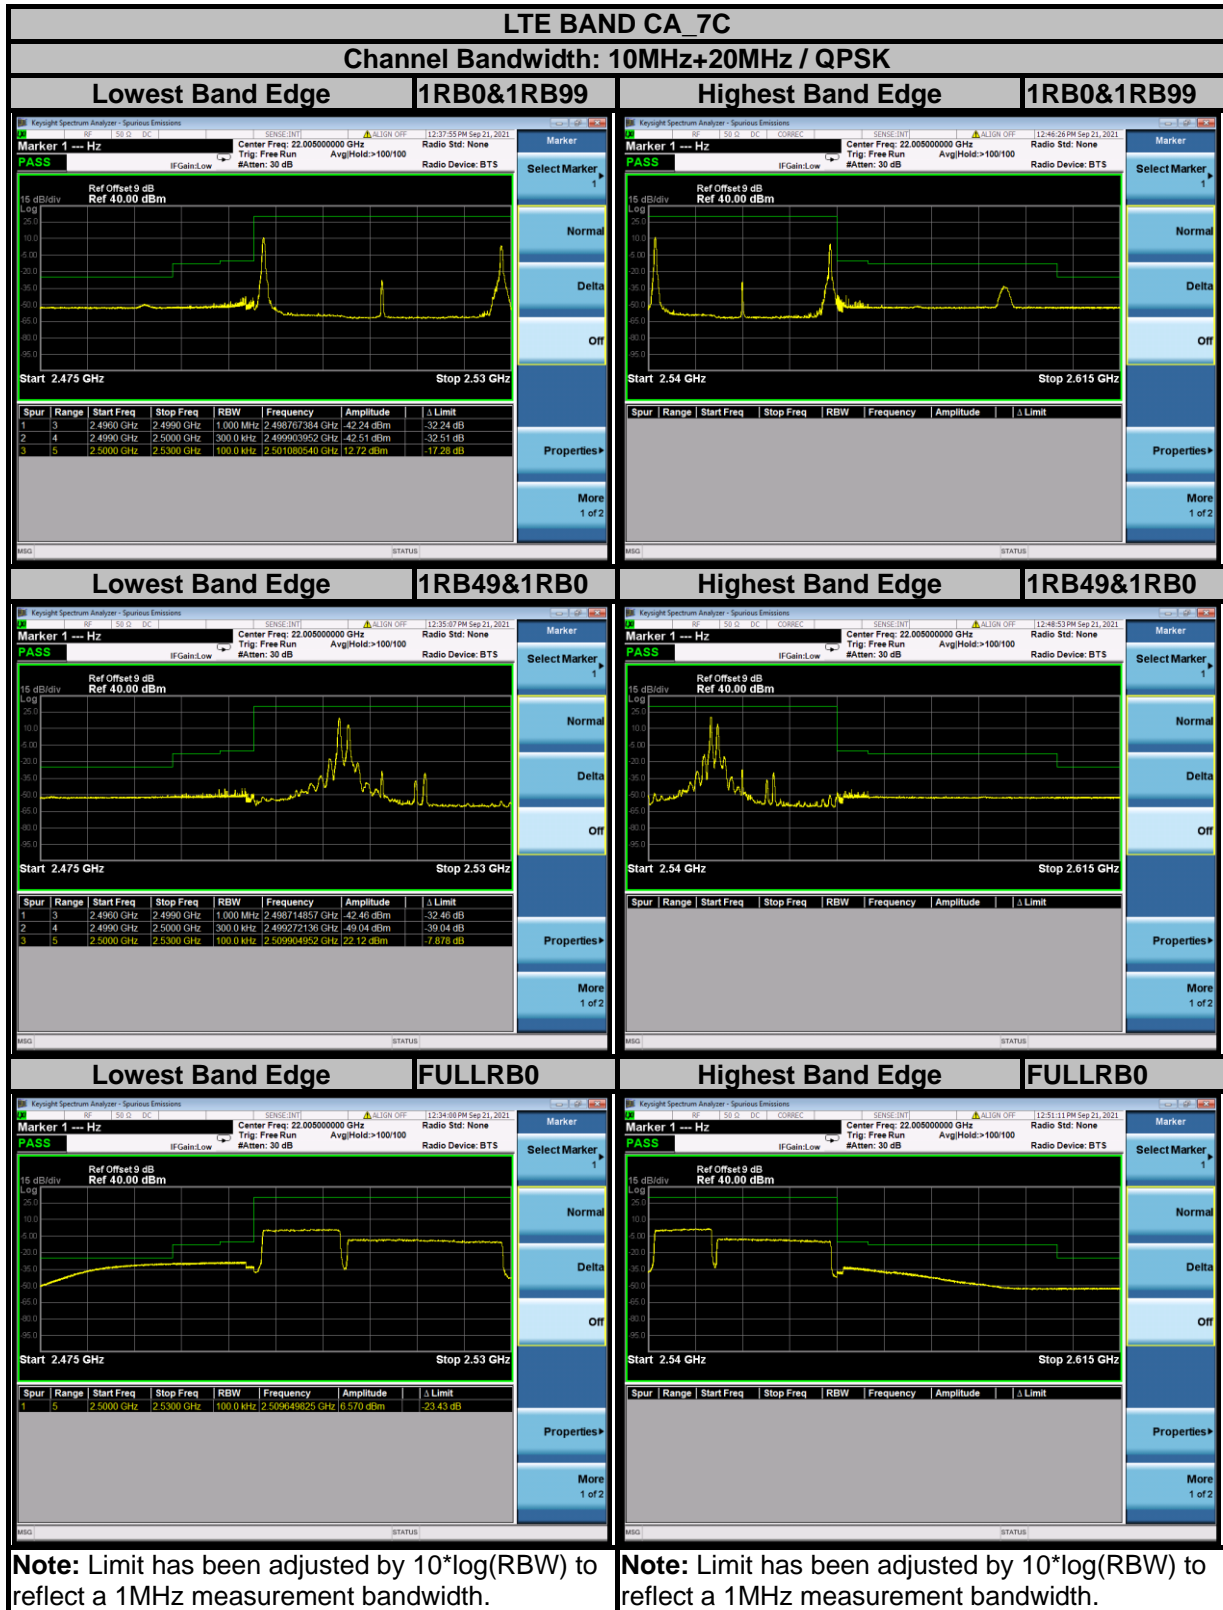

BUREAU VERITAS

Test Report No.: W7L-P21080006RF12

Test Report No.: W7L-P21080006RF12