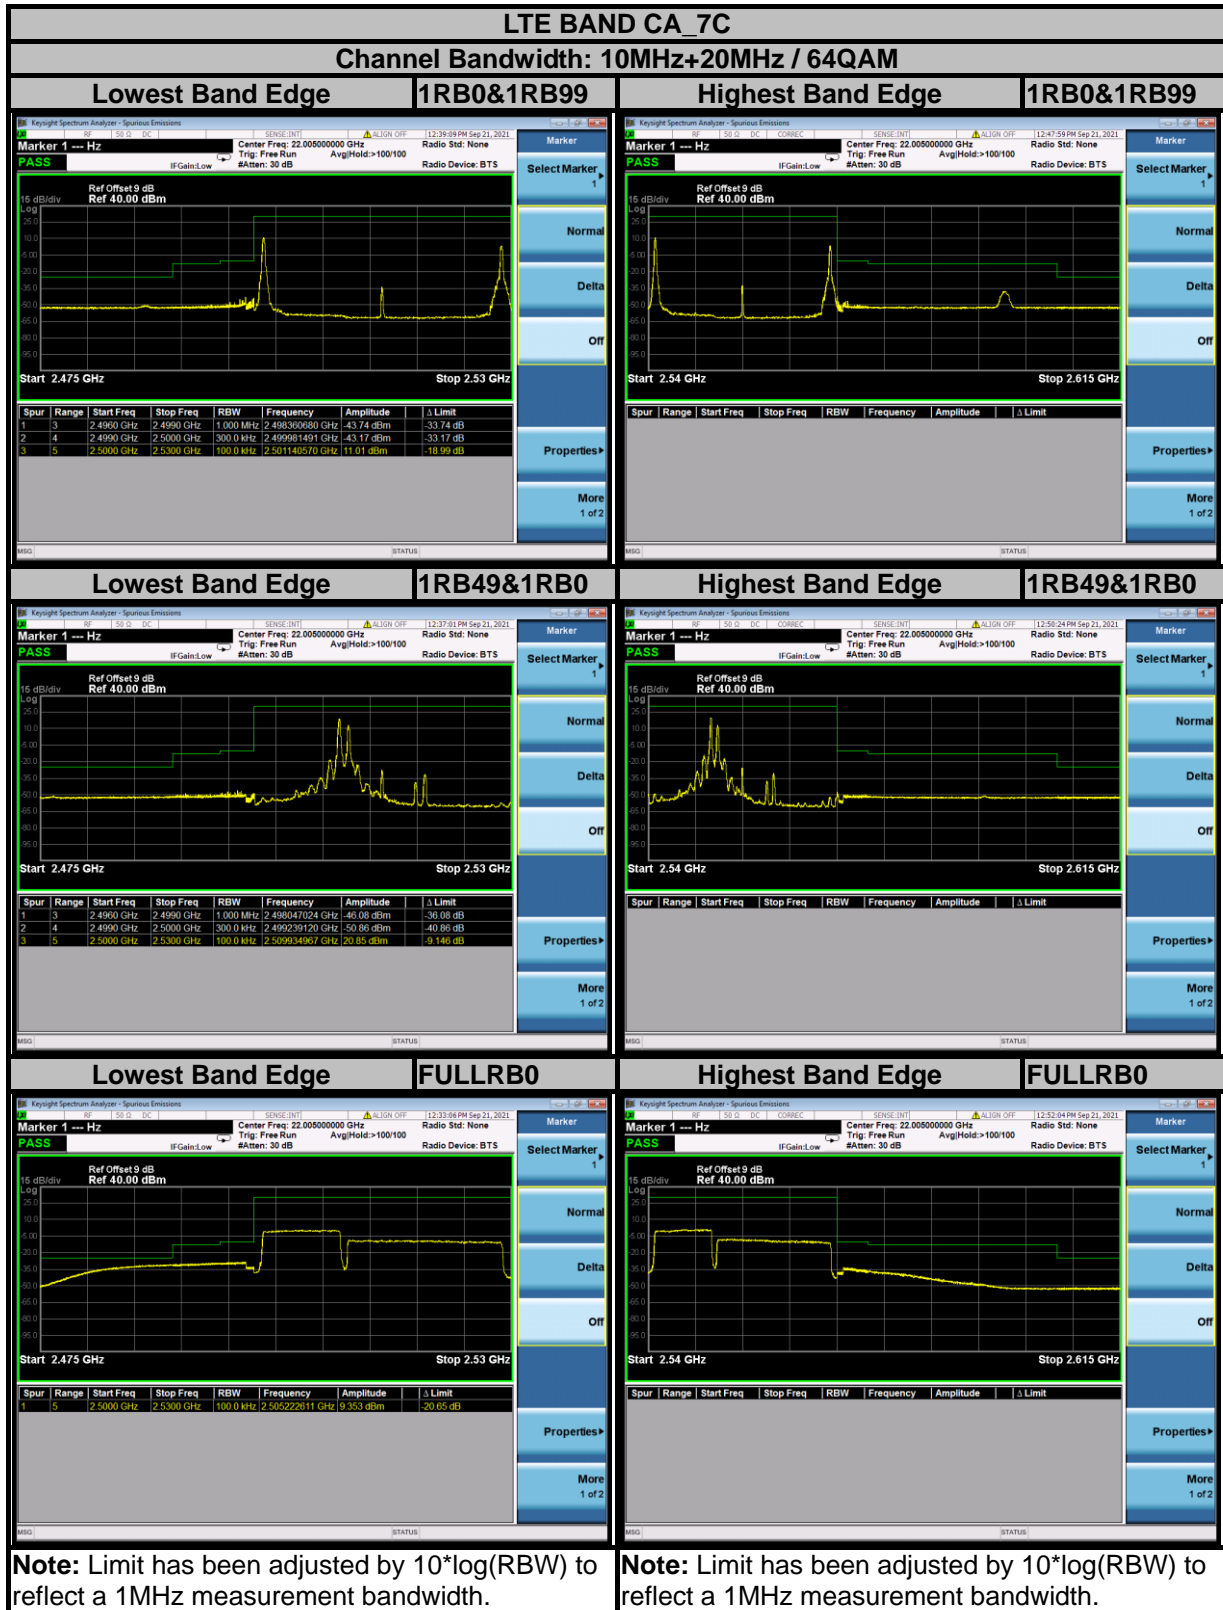

BUREAU VERITAS

Test Report No.: W7L-P21080006RF12

Test Report No.: W7L-P21080006RF12