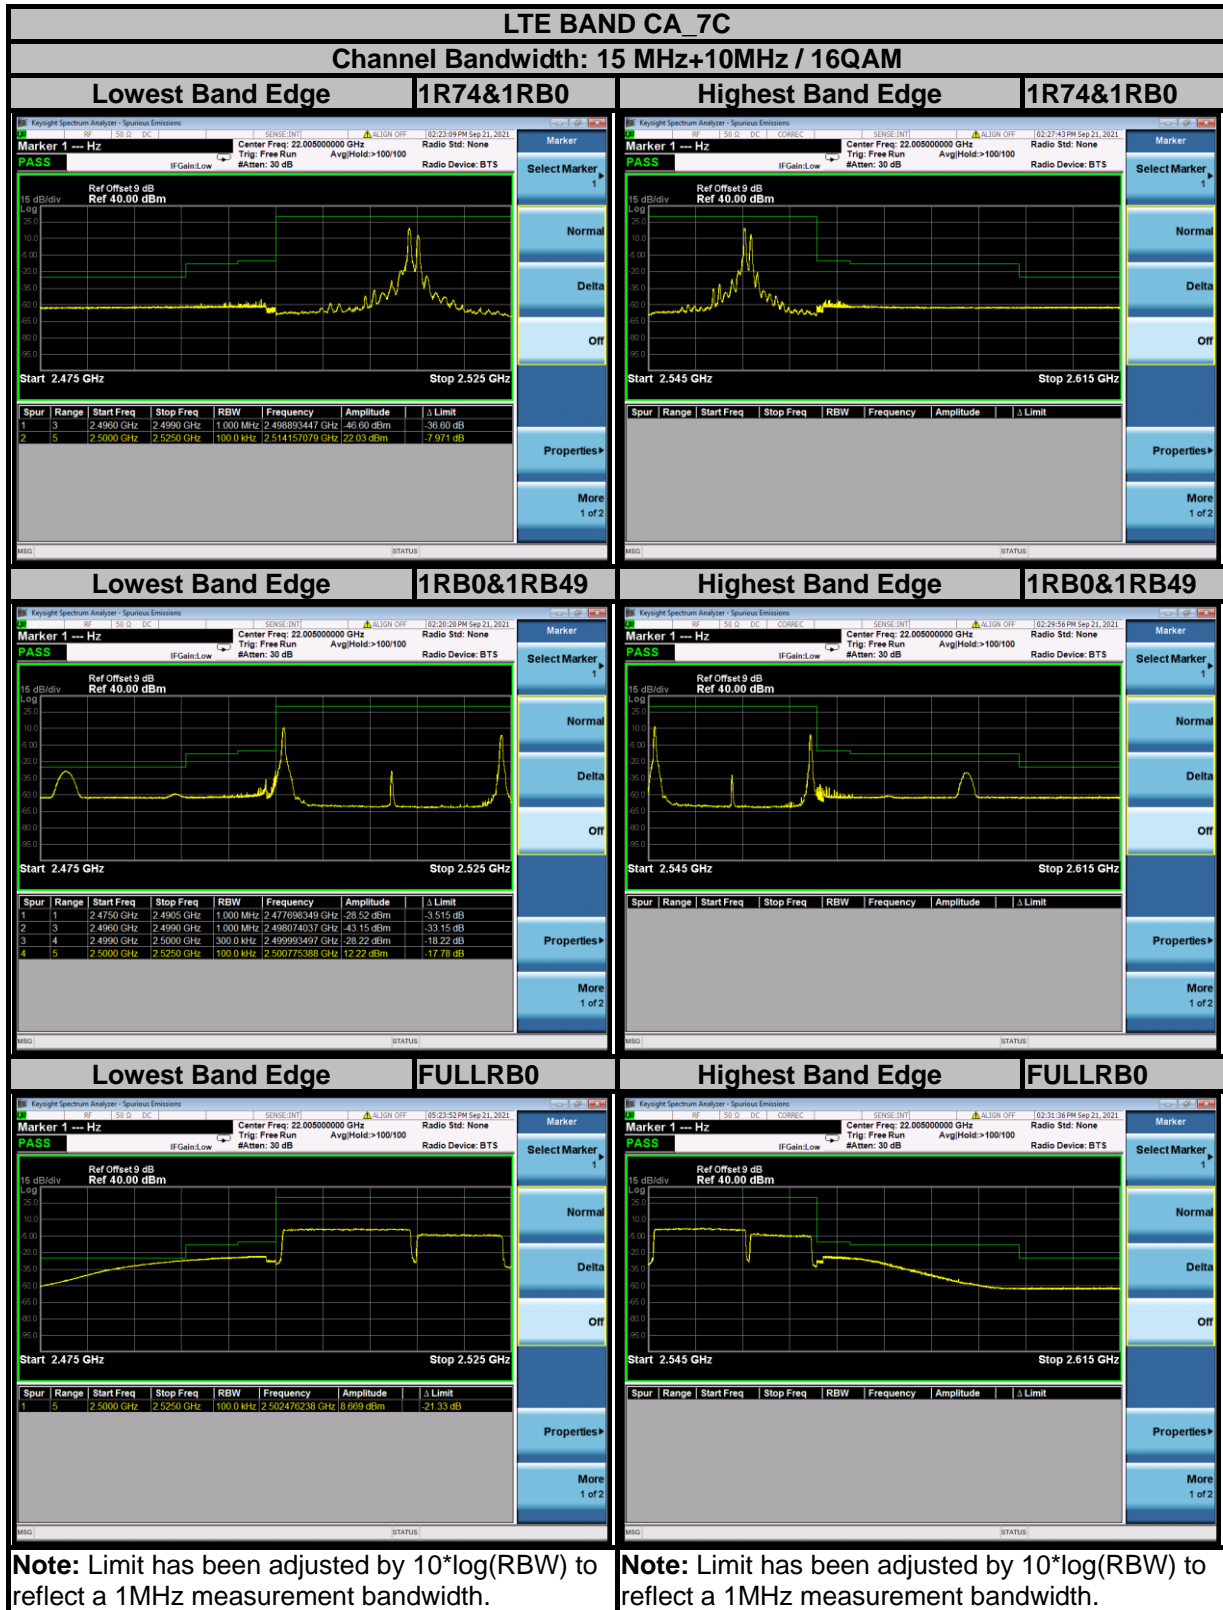

BUREAU VERITAS

Test Report No.: W7L-P21080006RF12

Test Report No.: W7L-P21080006RF12