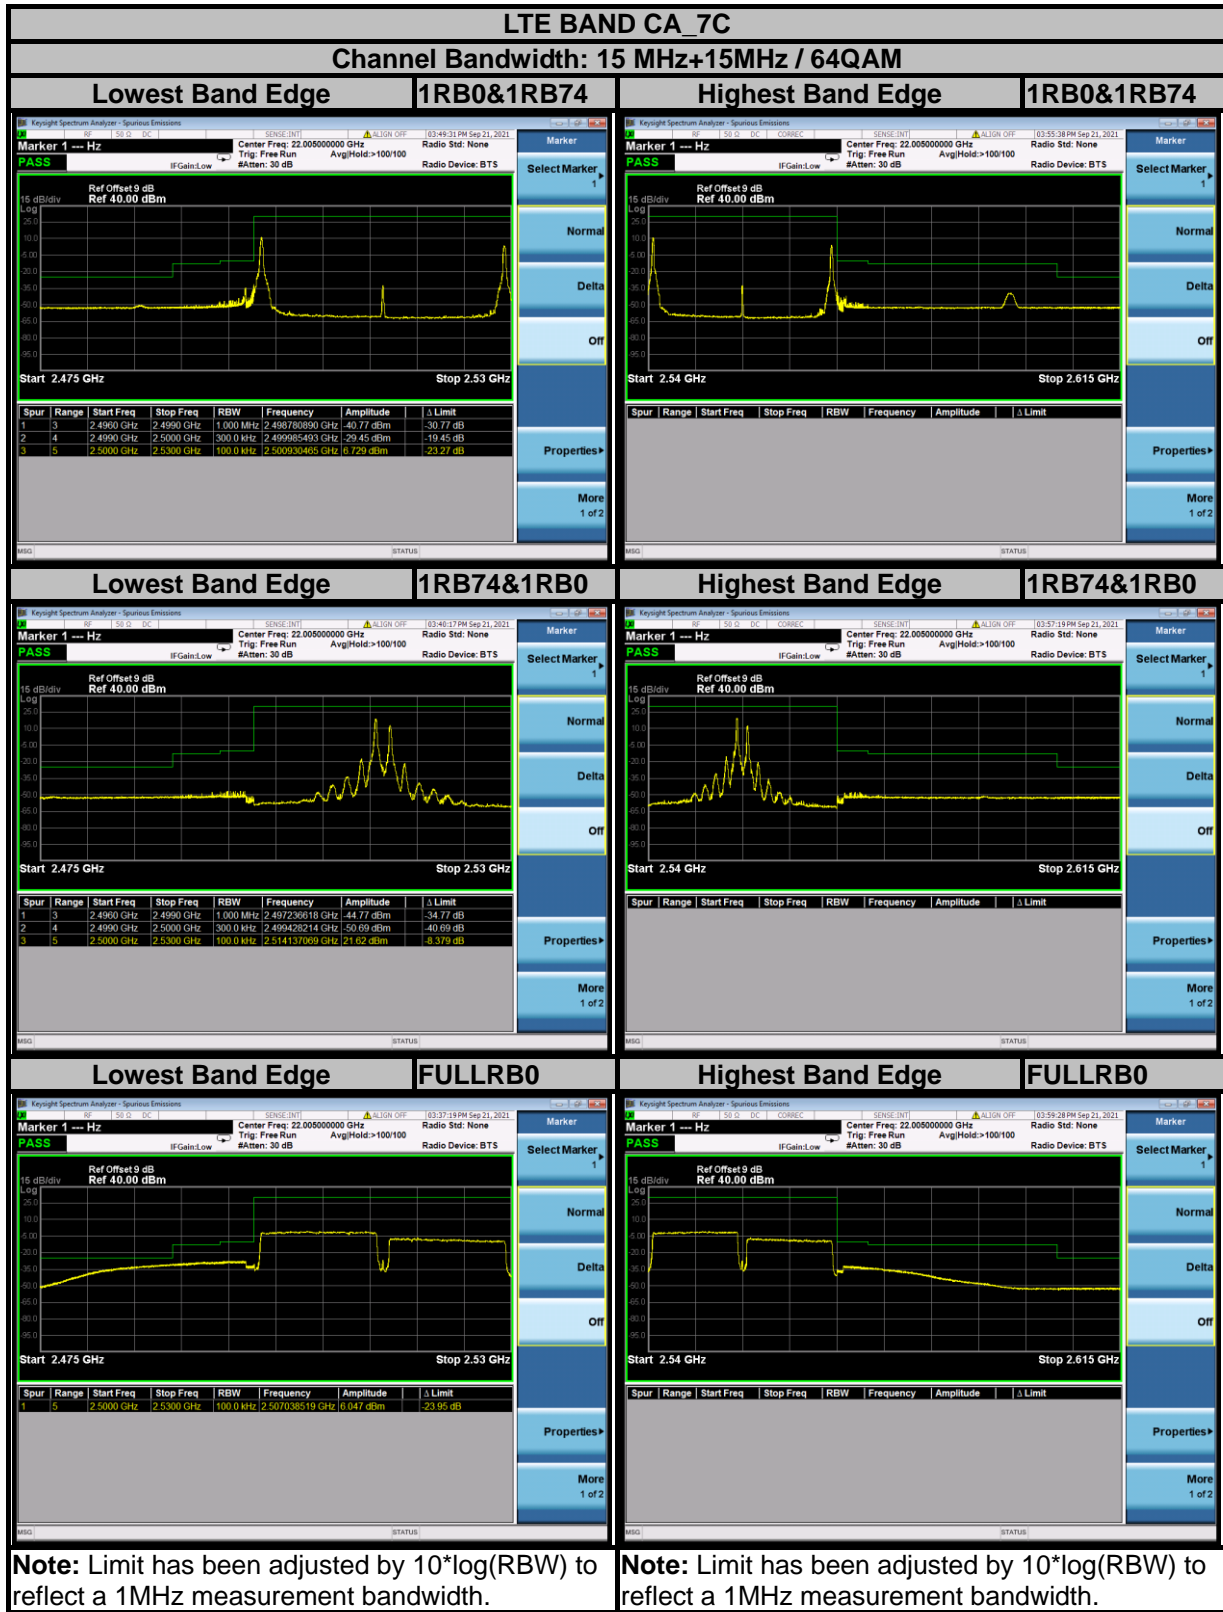

BUREAU VERITAS

Test Report No.: W7L-P21080006RF12

Test Report No.: W7L-P21080006RF12