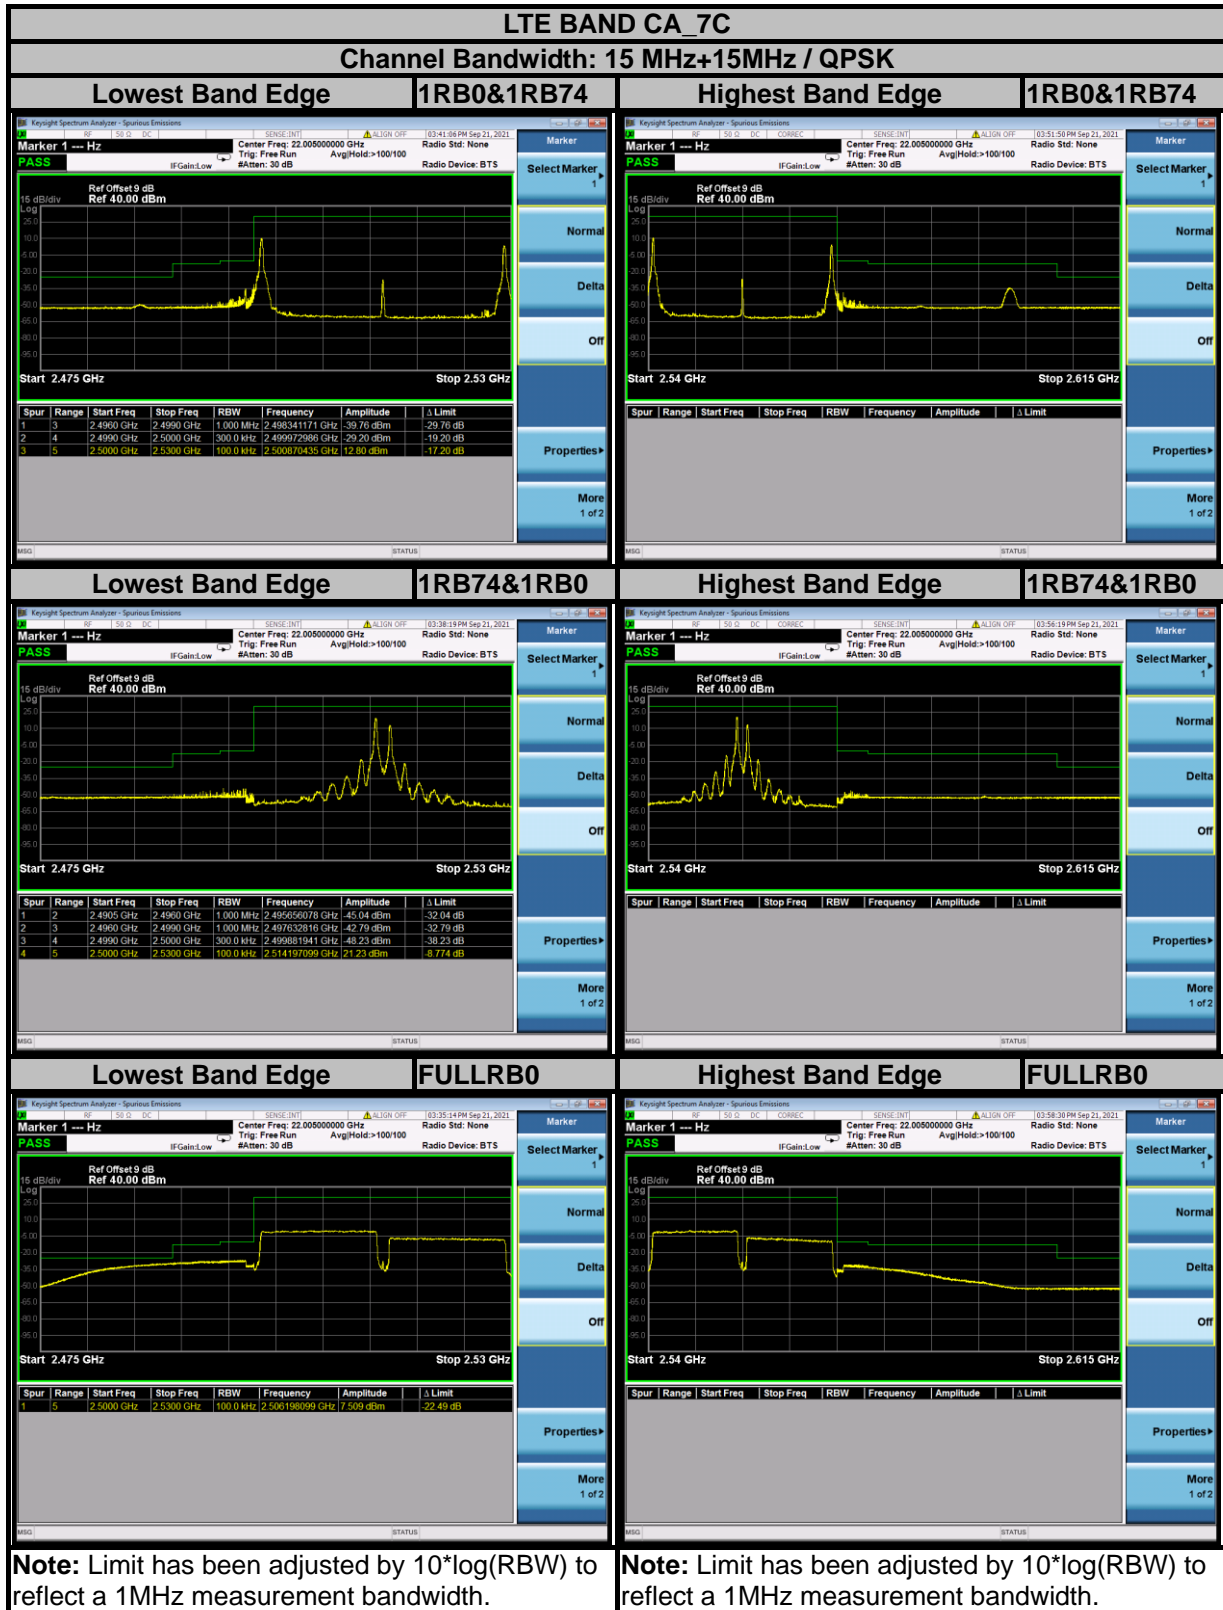

BUREAU VERITAS

Test Report No.: W7L-P21080006RF12

Test Report No.: W7L-P21080006RF12