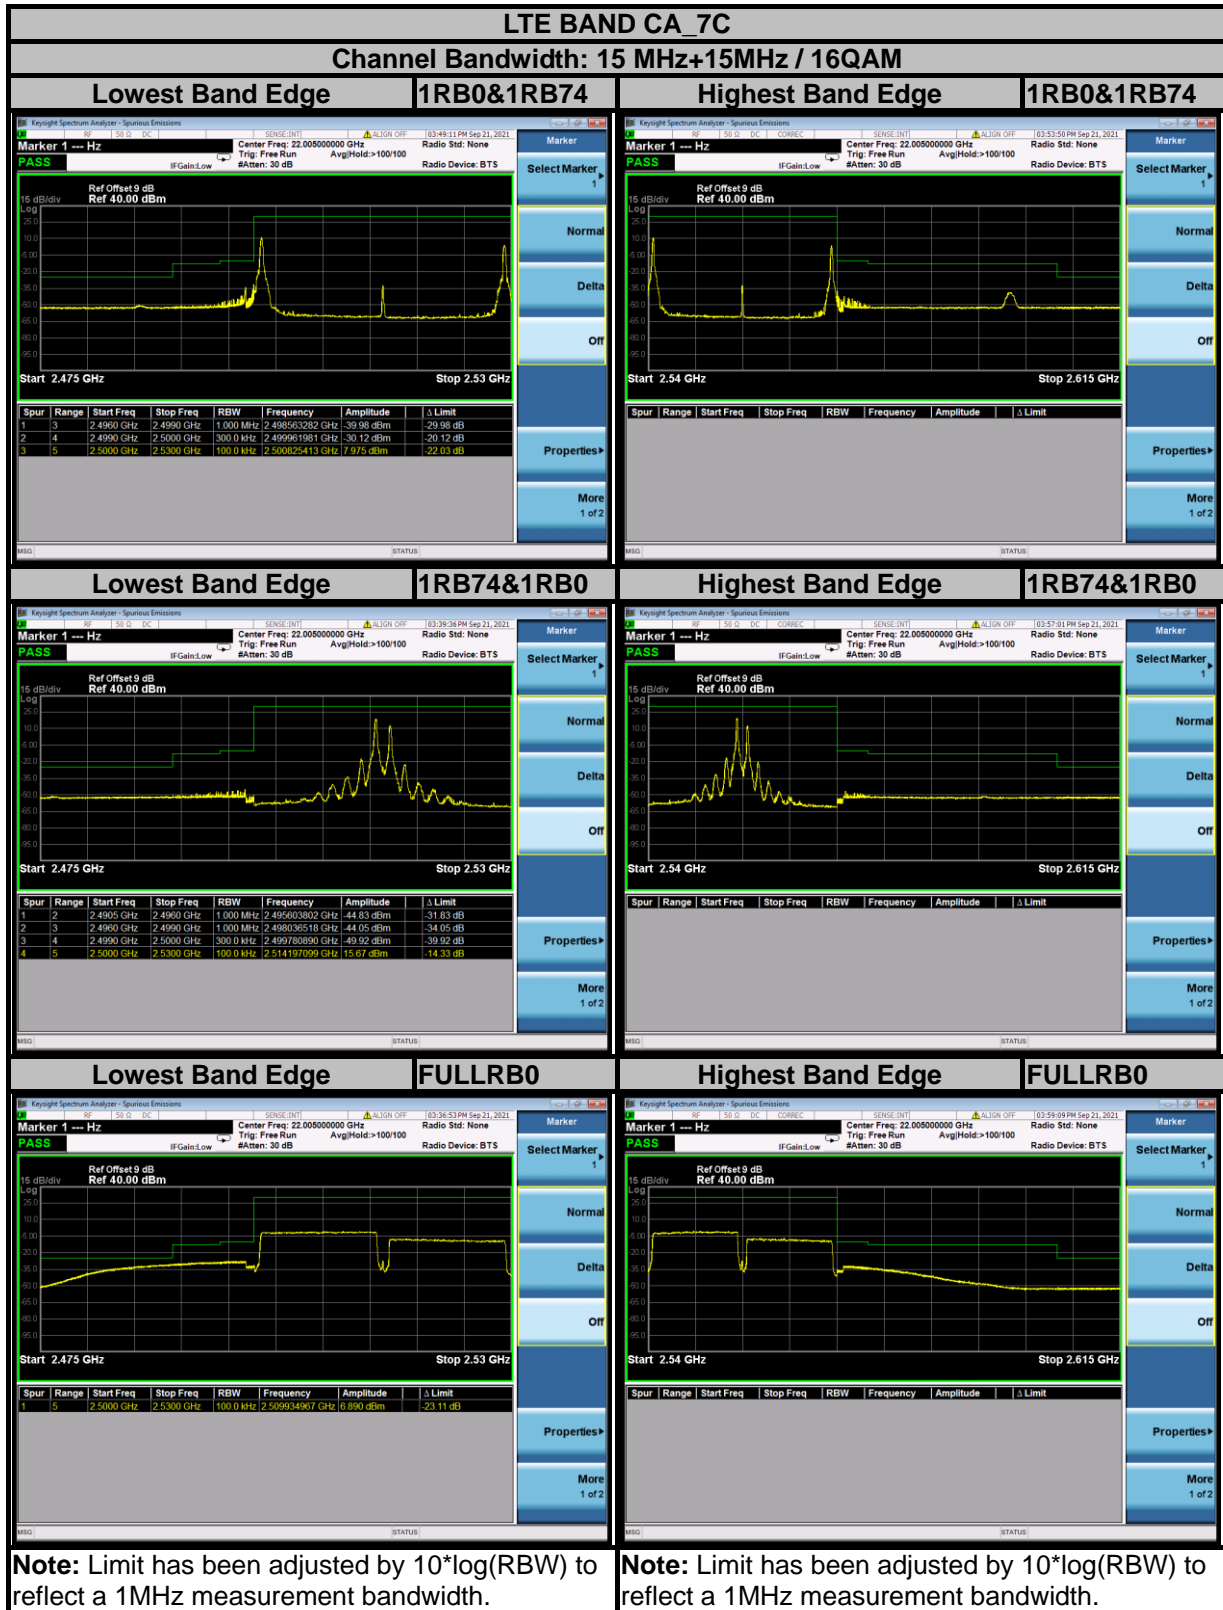

BUREAU VERITAS

Test Report No.: W7L-P21080006RF12

Test Report No.: W7L-P21080006RF12