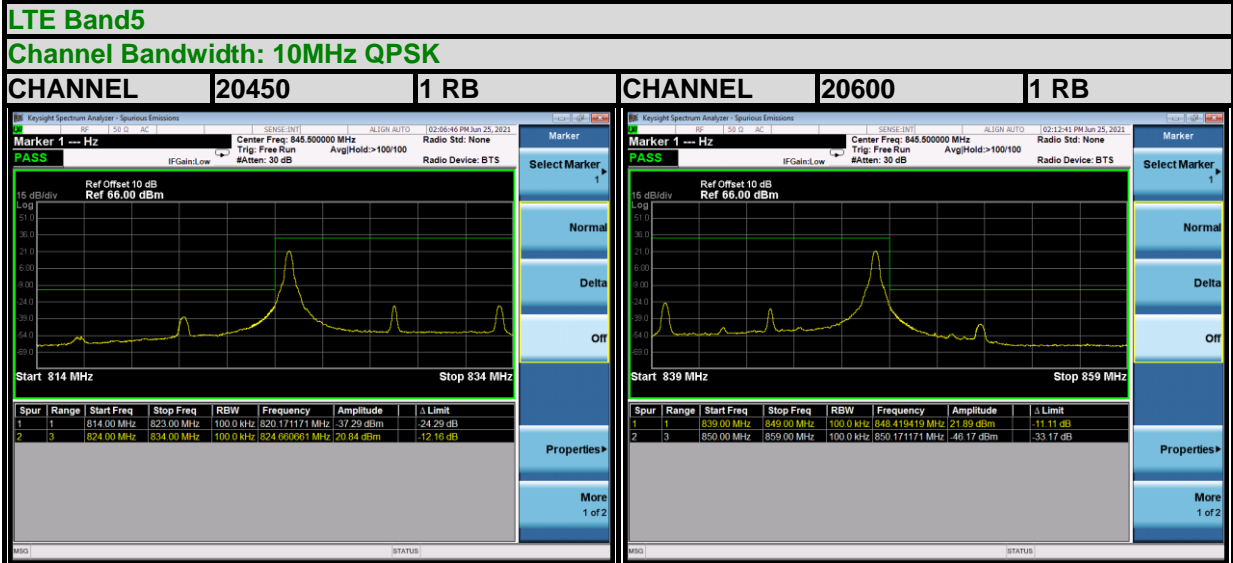

BUREAU VERITAS

Test Report No.: W7L-P21080006RF15

BUREAU VERITAS

Test Report No.: W7L-P21080006RF15

BUREAU VERITAS

Test Report No.: W7L-P21080006RF15

BUREAU VERITAS

Test Report No.: W7L-P21080006RF15

BUREAU VERITAS

Test Report No.: W7L-P21080006RF15

BUREAU VERITAS

Test Report No.: W7L-P21080006RF15

BUREAU VERITAS

Test Report No.: W7L-P21080006RF15

LTE Band26

Channel Bandwidth: 5MHz 16QAM