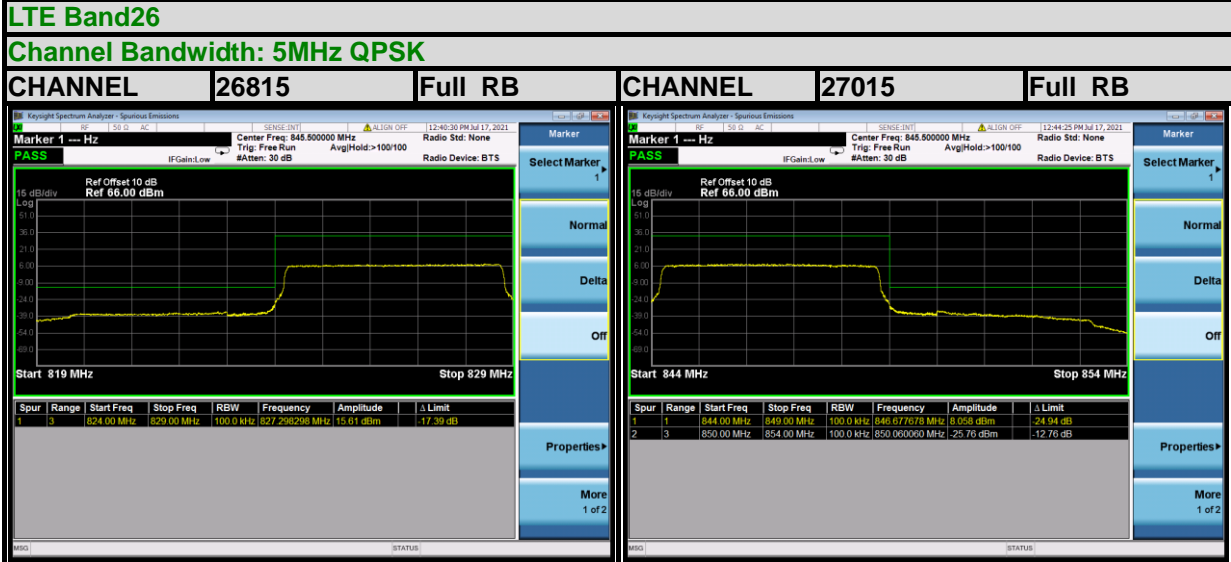

BUREAU VERITAS

Test Report No.: W7L-P21080006RF15

BUREAU VERITAS

Test Report No.: W7L-P21080006RF15

BUREAU VERITAS

Test Report No.: W7L-P21080006RF15

LTE Band26

Channel Bandwidth: 5MHz 16QAM

LTE Band26

Channel Bandwidth: 5MHz 16QAM

**BUREAU
VERITAS**

Test Report No.: W7L-P21080006RF15

**BUREAU
VERITAS**

Test Report No.: W7L-P21080006RF15

BUREAU VERITAS

Test Report No.: W7L-P21080006RF15