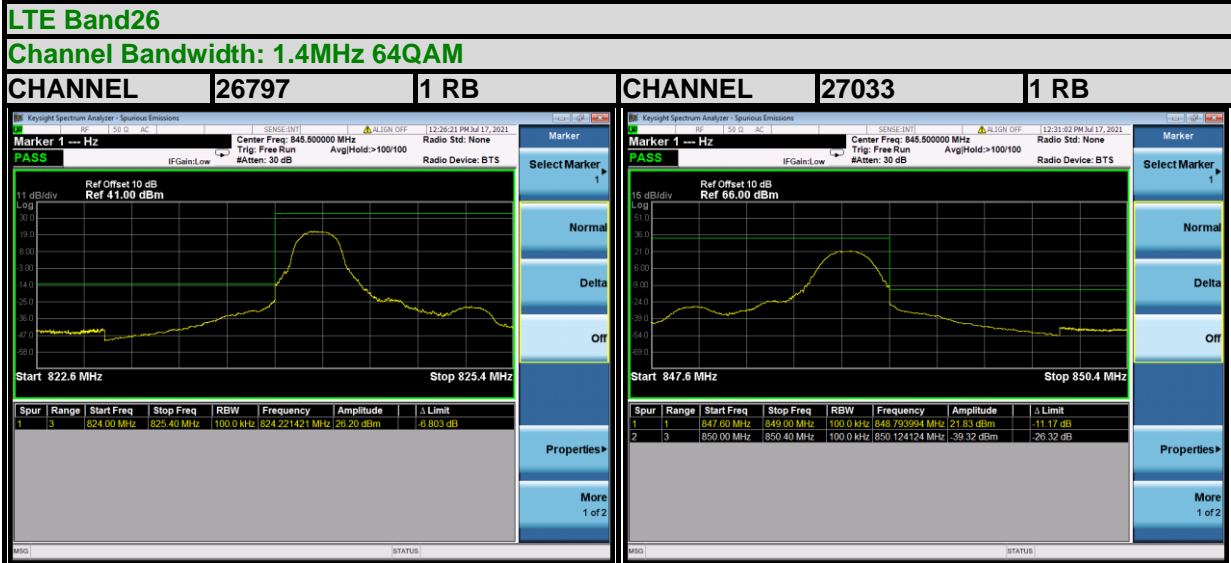

BUREAU VERITAS

Test Report No.: W7L-P21080006RF15