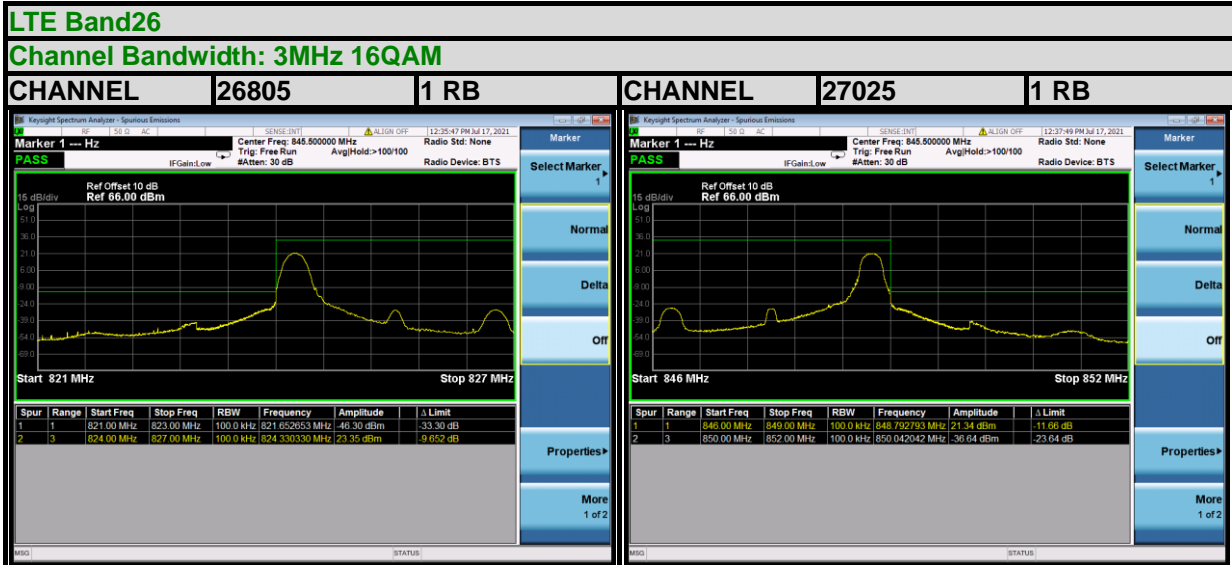

BUREAU VERITAS

Test Report No.: W7L-P21080006RF15

BUREAU VERITAS

Test Report No.: W7L-P21080006RF15

BUREAU VERITAS

Test Report No.: W7L-P21080006RF15

LTE Band26

Channel Bandwidth: 5MHz 16QAM