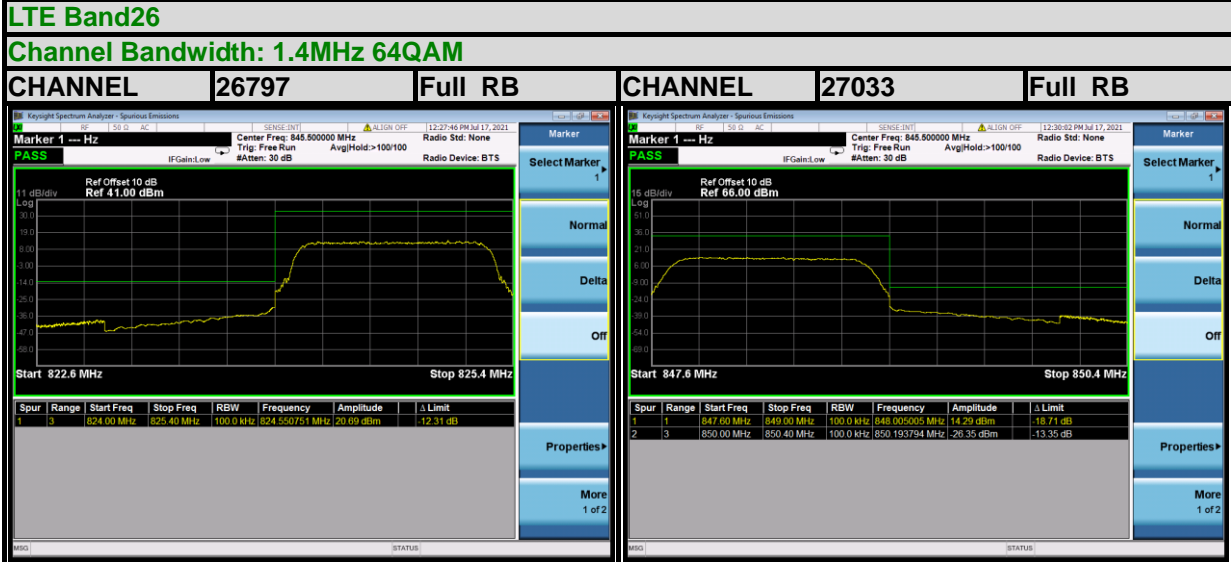

BUREAU VERITAS

Test Report No.: W7L-P21080006RF15