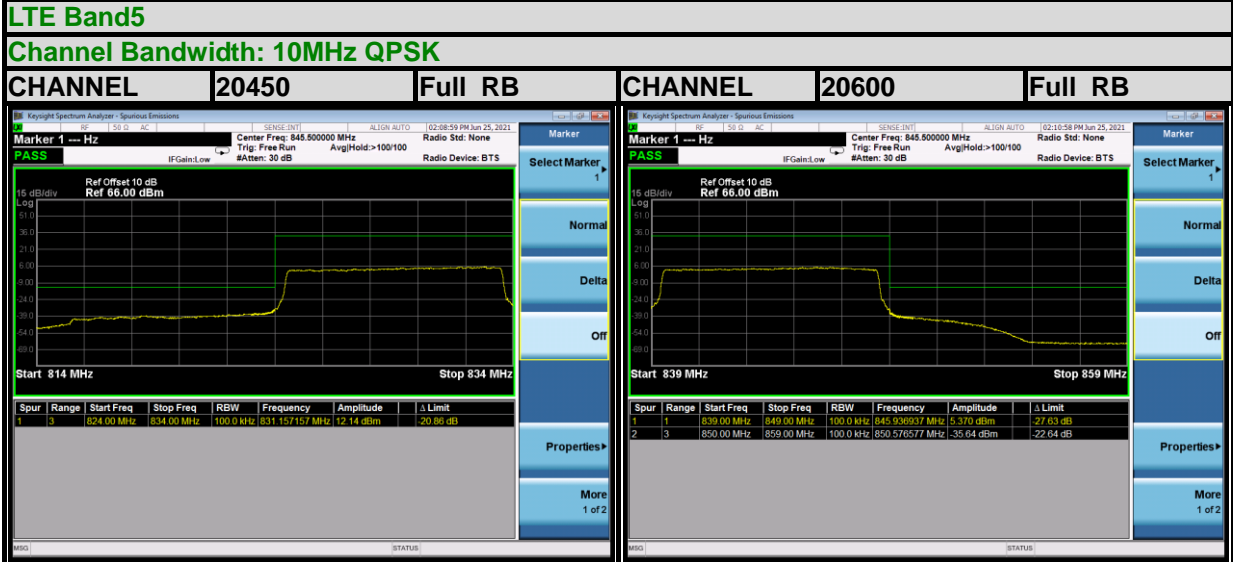

BUREAU VERITAS

Test Report No.: W7L-P21080006RF15

BUREAU VERITAS

Test Report No.: W7L-P21080006RF15

BUREAU VERITAS

Test Report No.: W7L-P21080006RF15

BUREAU VERITAS

Test Report No.: W7L-P21080006RF15

BUREAU VERITAS

Test Report No.: W7L-P21080006RF15

BUREAU VERITAS

Test Report No.: W7L-P21080006RF15

BUREAU VERITAS

Test Report No.: W7L-P21080006RF15

LTE Band26

Channel Bandwidth: 5MHz 16QAM