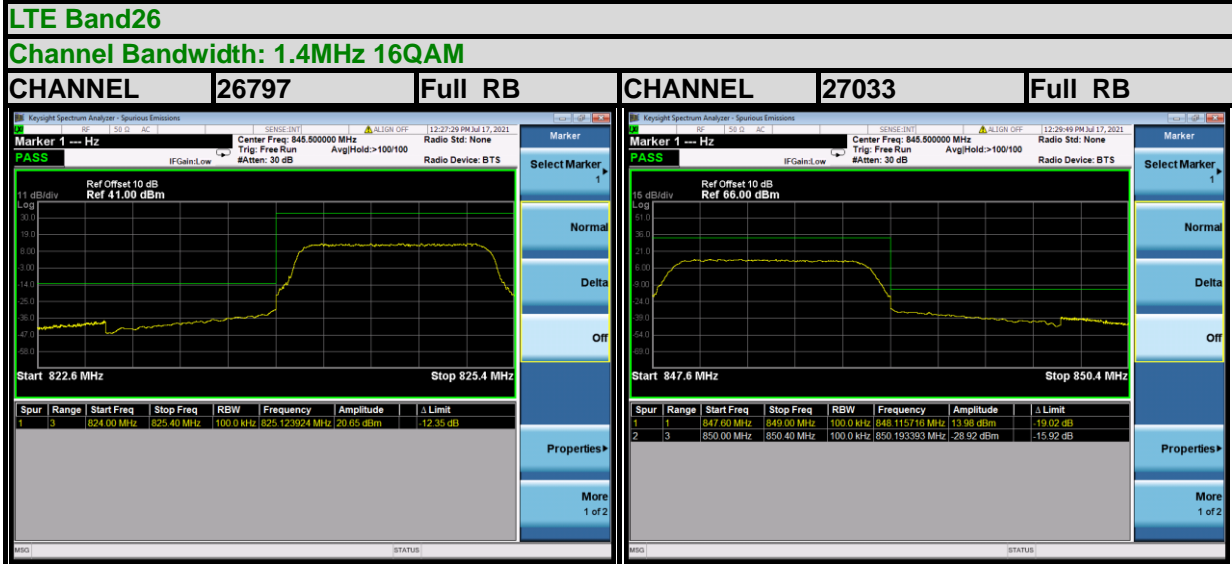

BUREAU VERITAS

Test Report No.: W7L-P21080006RF15

BUREAU VERITAS

Test Report No.: W7L-P21080006RF15

BUREAU VERITAS

Test Report No.: W7L-P21080006RF15

BUREAU VERITAS

Test Report No.: W7L-P21080006RF15

BUREAU VERITAS

Test Report No.: W7L-P21080006RF15

BUREAU VERITAS

Test Report No.: W7L-P21080006RF15

BUREAU VERITAS

Test Report No.: W7L-P21080006RF15

LTE Band26

Channel Bandwidth: 5MHz 16QAM

LTE Band26

Channel Bandwidth: 5MHz 16QAM

**BUREAU
VERITAS**

Test Report No.: W7L-P21080006RF15

**BUREAU
VERITAS**

Test Report No.: W7L-P21080006RF15

BUREAU VERITAS

Test Report No.: W7L-P21080006RF15