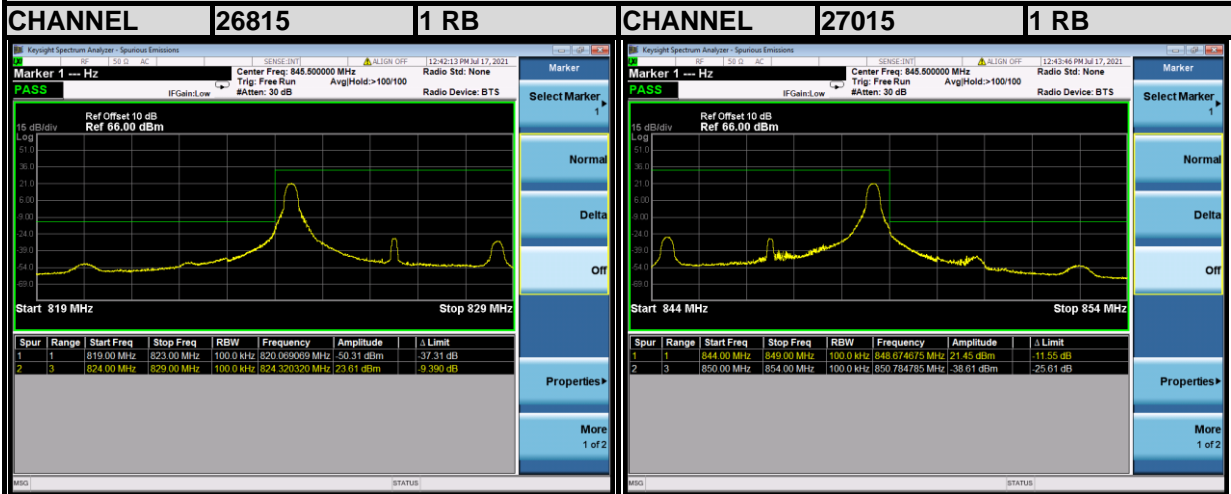

BUREAU VERITAS

Test Report No.: W7L-P21080006RF15

BUREAU VERITAS

Test Report No.: W7L-P21080006RF15

BUREAU VERITAS

Test Report No.: W7L-P21080006RF15

LTE Band26

Channel Bandwidth: 5MHz 16QAM

LTE Band26

Channel Bandwidth: 5MHz 16QAM

**BUREAU
VERITAS**

Test Report No.: W7L-P21080006RF15

**BUREAU
VERITAS**

Test Report No.: W7L-P21080006RF15

BUREAU VERITAS

Test Report No.: W7L-P21080006RF15