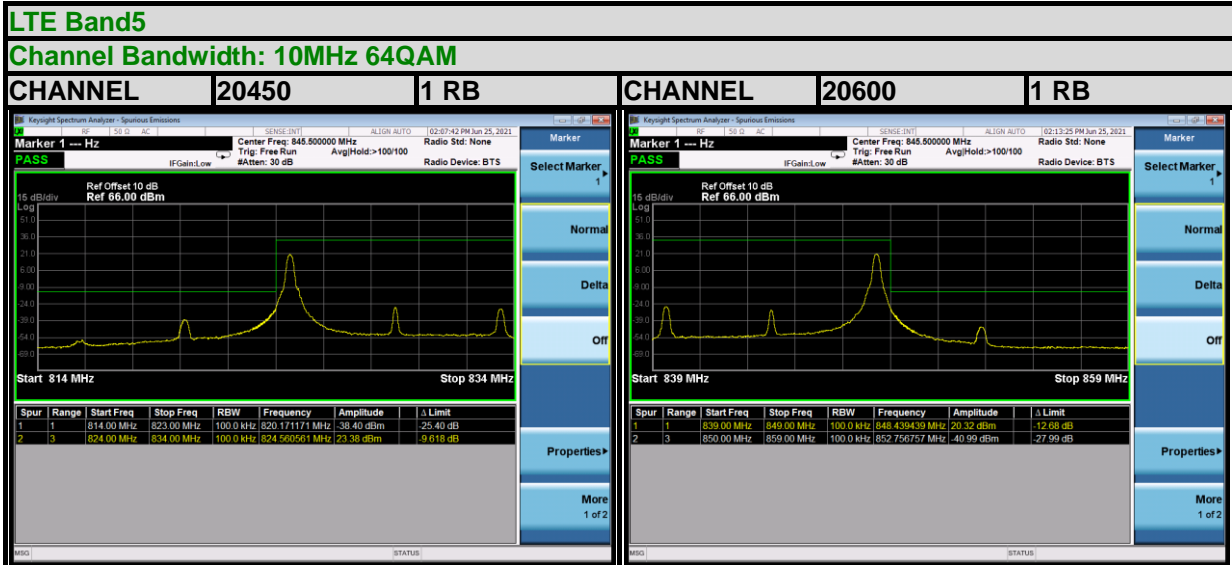

BUREAU VERITAS

Test Report No.: W7L-P21080006RF15

BUREAU VERITAS

Test Report No.: W7L-P21080006RF15

BUREAU VERITAS

Test Report No.: W7L-P21080006RF15

BUREAU VERITAS

Test Report No.: W7L-P21080006RF15

BUREAU VERITAS

Test Report No.: W7L-P21080006RF15

BUREAU VERITAS

Test Report No.: W7L-P21080006RF15

BUREAU VERITAS

Test Report No.: W7L-P21080006RF15

LTE Band26

Channel Bandwidth: 5MHz 16QAM