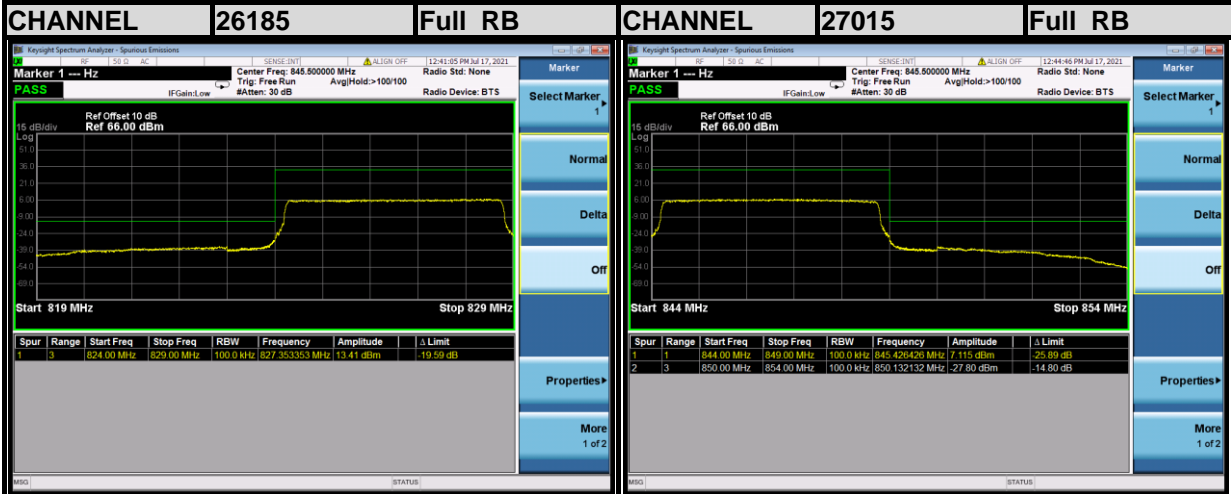

BUREAU VERITAS

Test Report No.: W7L-P21080006RF15

BUREAU VERITAS

Test Report No.: W7L-P21080006RF15

BUREAU VERITAS

Test Report No.: W7L-P21080006RF15

LTE Band26

Channel Bandwidth: 5MHz 16QAM

LTE Band26

Channel Bandwidth: 5MHz 16QAM

**BUREAU
VERITAS**

Test Report No.: W7L-P21080006RF15

**BUREAU
VERITAS**

Test Report No.: W7L-P21080006RF15

BUREAU VERITAS

Test Report No.: W7L-P21080006RF15