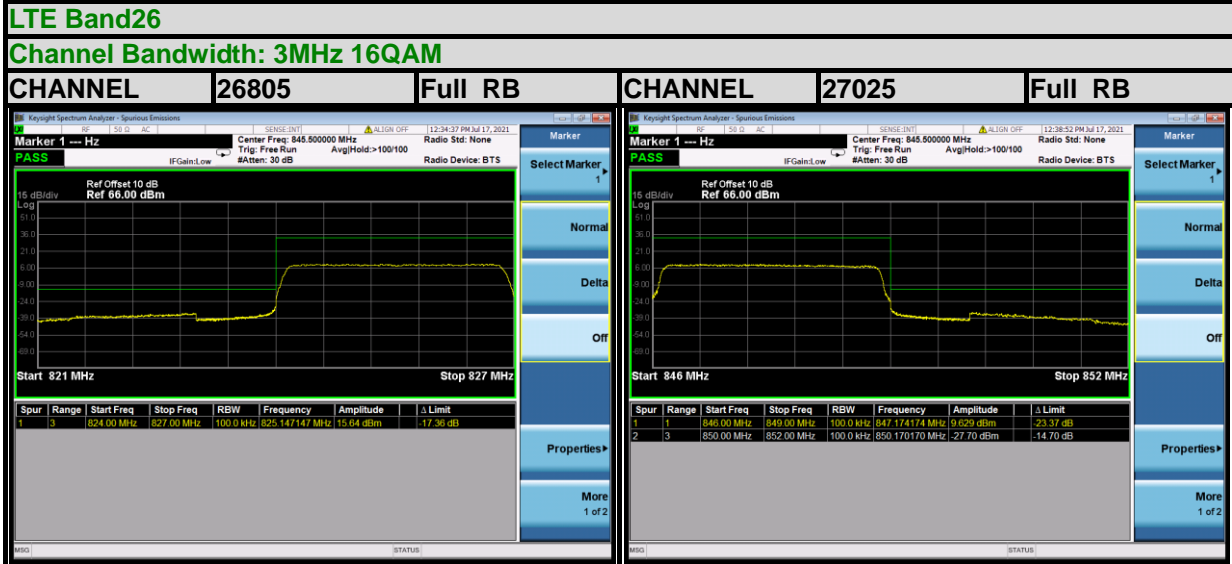

BUREAU VERITAS

Test Report No.: W7L-P21080006RF15

BUREAU VERITAS

Test Report No.: W7L-P21080006RF15

BUREAU VERITAS

Test Report No.: W7L-P21080006RF15

LTE Band26

Channel Bandwidth: 5MHz 16QAM