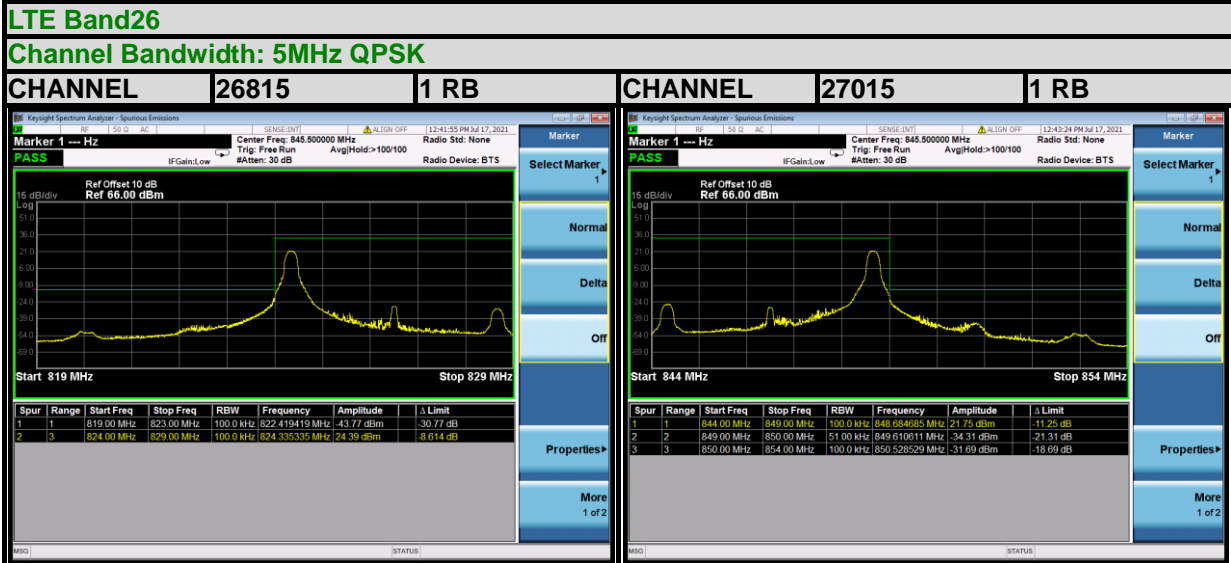

BUREAU VERITAS

Test Report No.: W7L-P21080006RF15

BUREAU VERITAS

Test Report No.: W7L-P21080006RF15

BUREAU VERITAS

Test Report No.: W7L-P21080006RF15

LTE Band26

Channel Bandwidth: 5MHz 16QAM

LTE Band26

Channel Bandwidth: 5MHz 16QAM

**BUREAU
VERITAS**

Test Report No.: W7L-P21080006RF15

**BUREAU
VERITAS**

Test Report No.: W7L-P21080006RF15

BUREAU VERITAS

Test Report No.: W7L-P21080006RF15