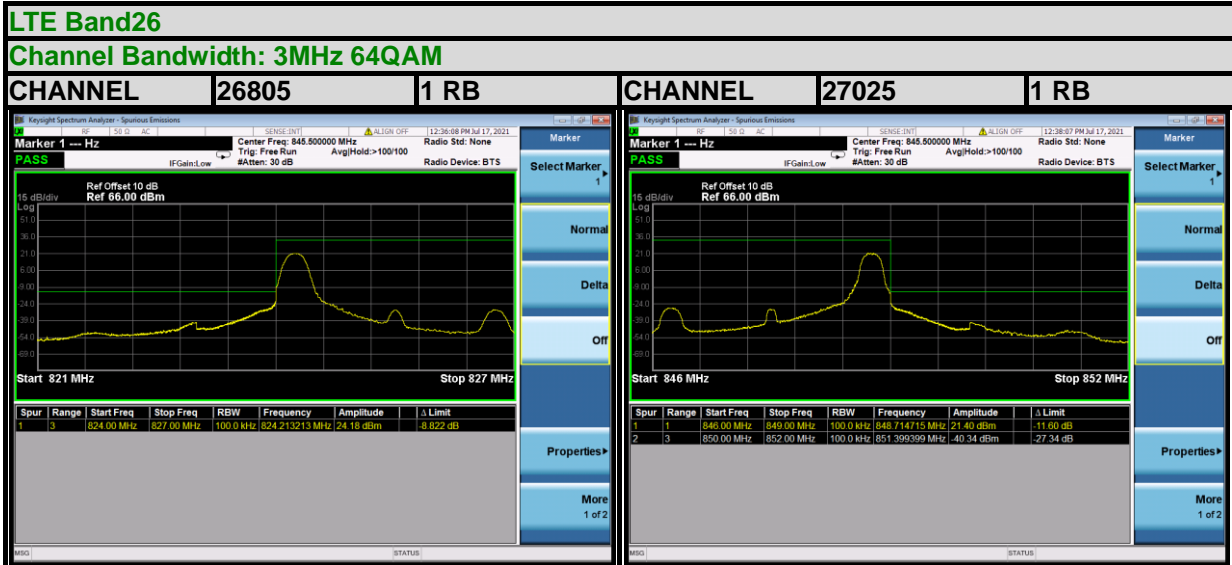

BUREAU VERITAS

Test Report No.: W7L-P21080006RF15

BUREAU VERITAS

Test Report No.: W7L-P21080006RF15

BUREAU VERITAS

Test Report No.: W7L-P21080006RF15

LTE Band26

Channel Bandwidth: 5MHz 16QAM