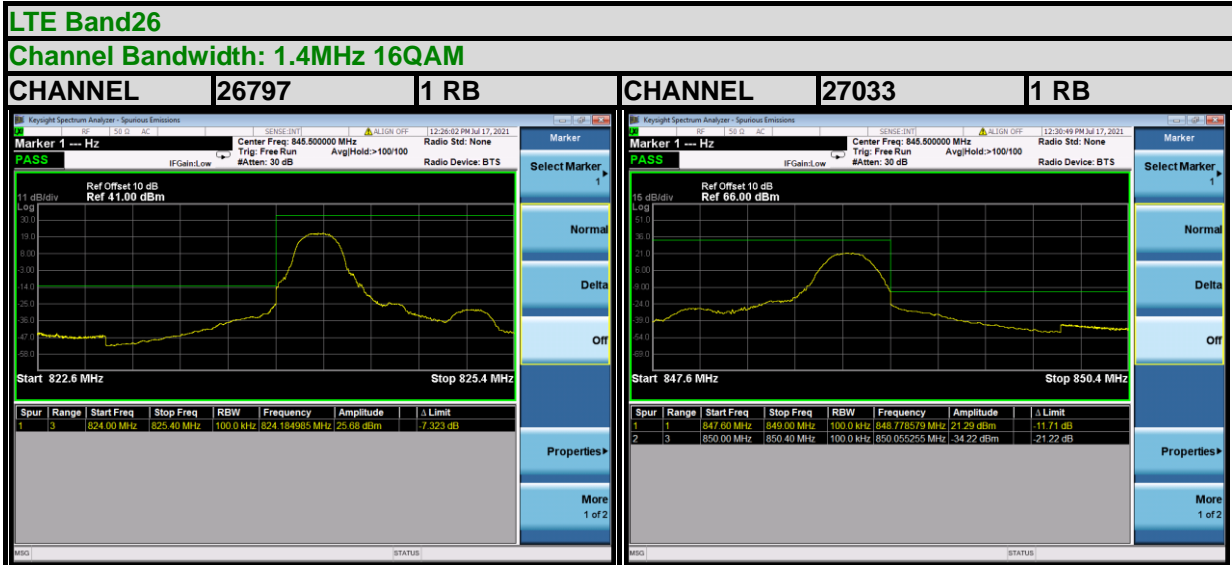

BUREAU VERITAS

Test Report No.: W7L-P21080006RF15