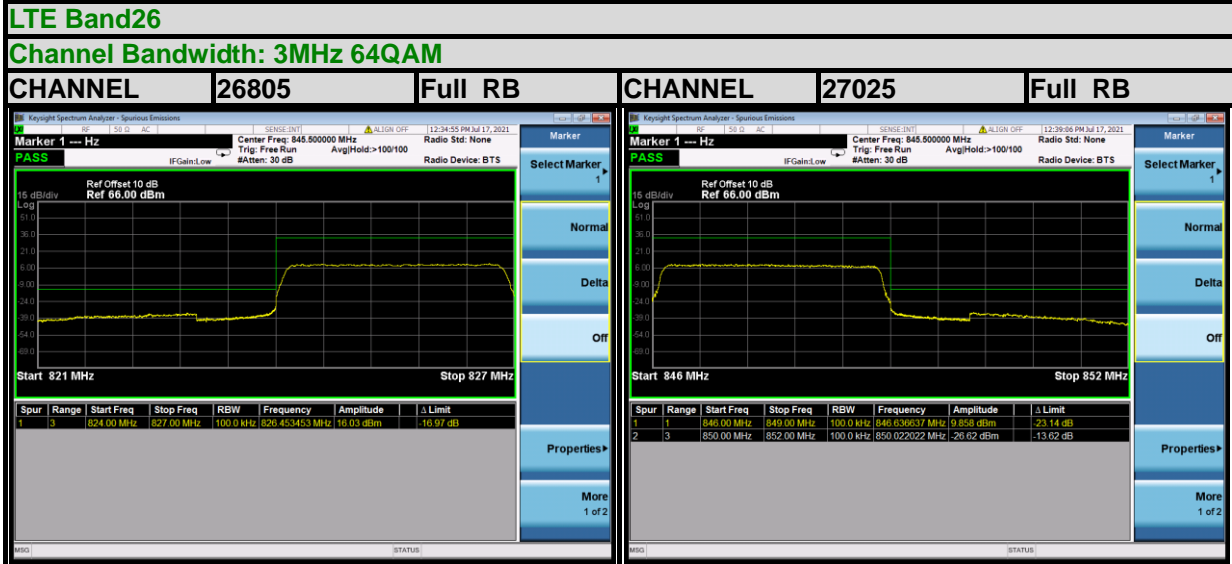

BUREAU VERITAS

Test Report No.: W7L-P21080006RF15

BUREAU VERITAS

Test Report No.: W7L-P21080006RF15

BUREAU VERITAS

Test Report No.: W7L-P21080006RF15

LTE Band26

Channel Bandwidth: 5MHz 16QAM