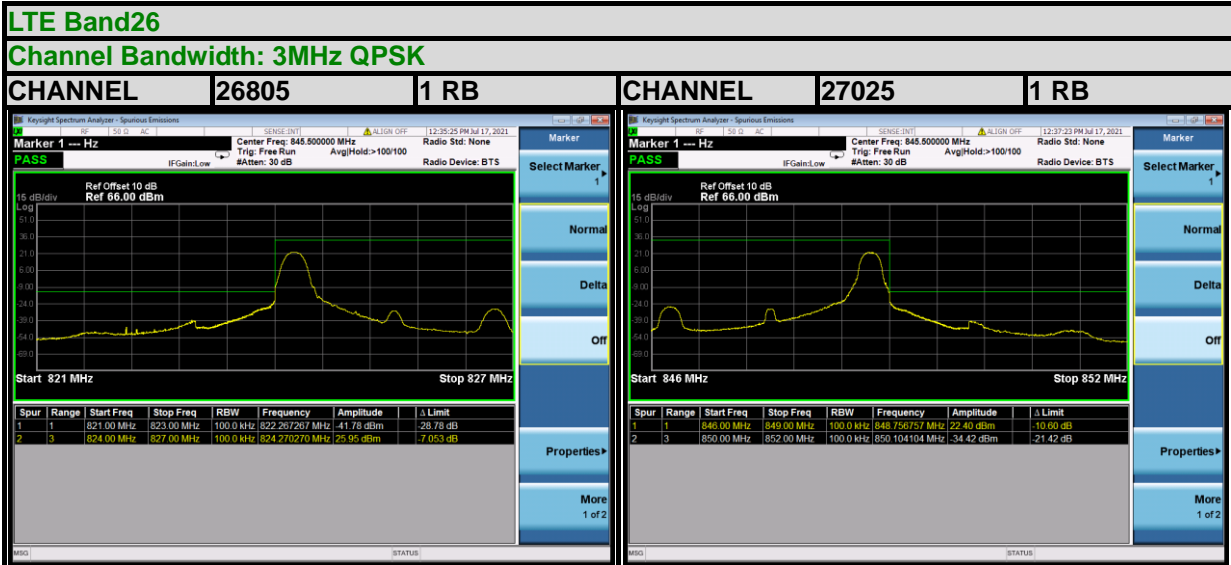

BUREAU VERITAS

Test Report No.: W7L-P21080006RF15