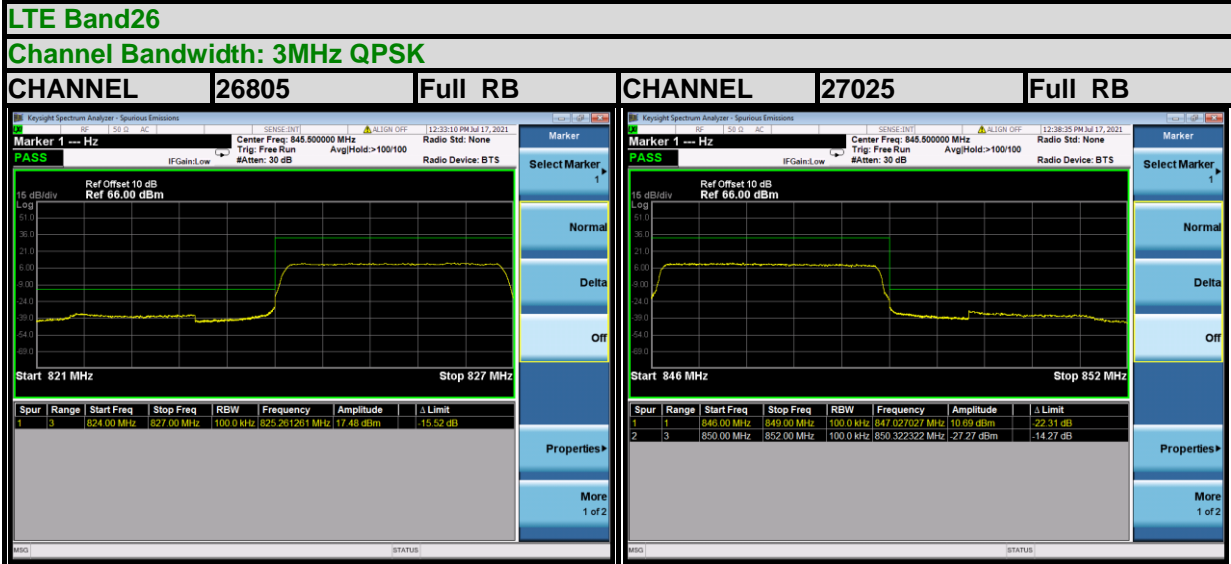

BUREAU VERITAS

Test Report No.: W7L-P21080006RF15