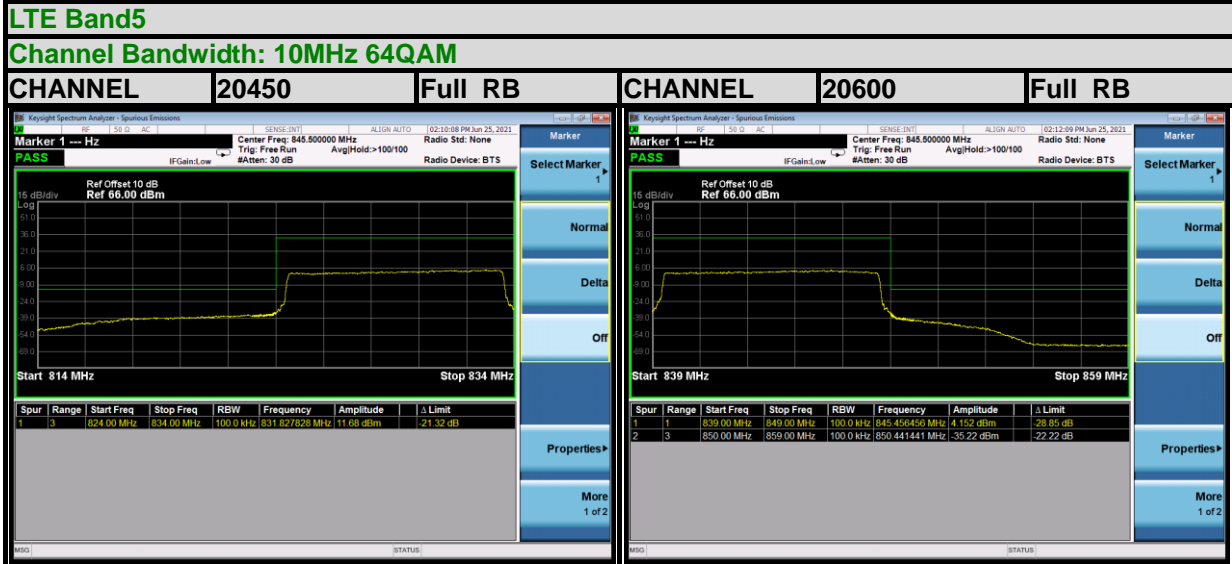

BUREAU VERITAS

Test Report No.: W7L-P21080006RF15

BUREAU VERITAS

Test Report No.: W7L-P21080006RF15

BUREAU VERITAS

Test Report No.: W7L-P21080006RF15

BUREAU VERITAS

Test Report No.: W7L-P21080006RF15

BUREAU VERITAS

Test Report No.: W7L-P21080006RF15

BUREAU VERITAS

Test Report No.: W7L-P21080006RF15

BUREAU VERITAS

Test Report No.: W7L-P21080006RF15

LTE Band26

Channel Bandwidth: 5MHz 16QAM

LTE Band26

Channel Bandwidth: 5MHz 16QAM

**BUREAU
VERITAS**

Test Report No.: W7L-P21080006RF15

**BUREAU
VERITAS**

Test Report No.: W7L-P21080006RF15

BUREAU VERITAS

Test Report No.: W7L-P21080006RF15