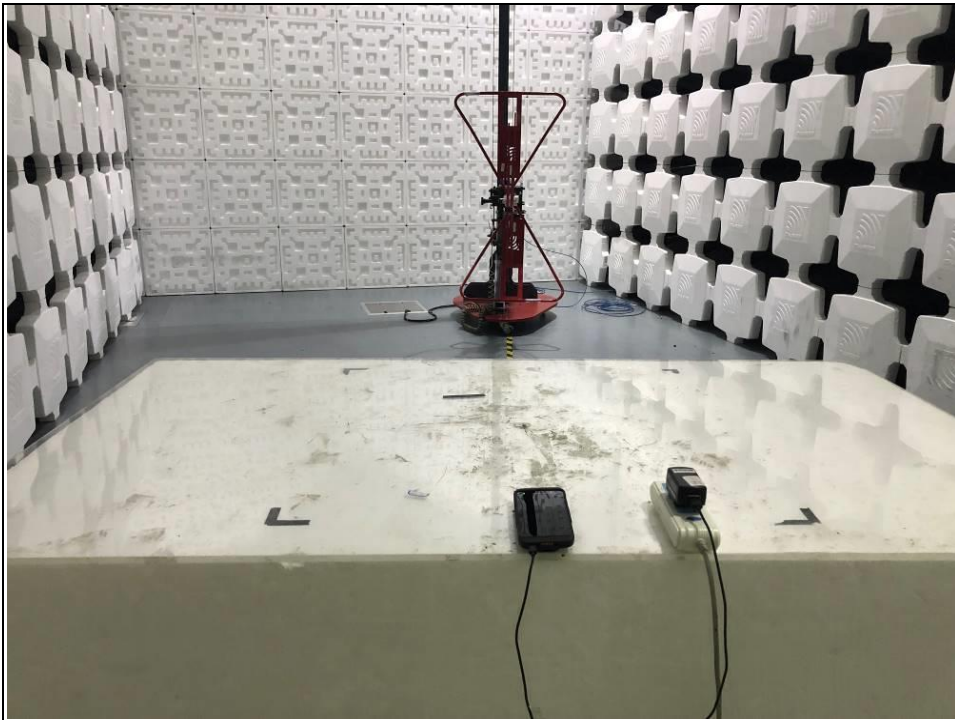

## SET-UP FOR CONDUCTED EMISSION TEST

## SET-UP FOR RADIATED EMISSION TEST

Frequency Range < 30MHz ~1GHz >

Frequency Range < Above 1GHz >