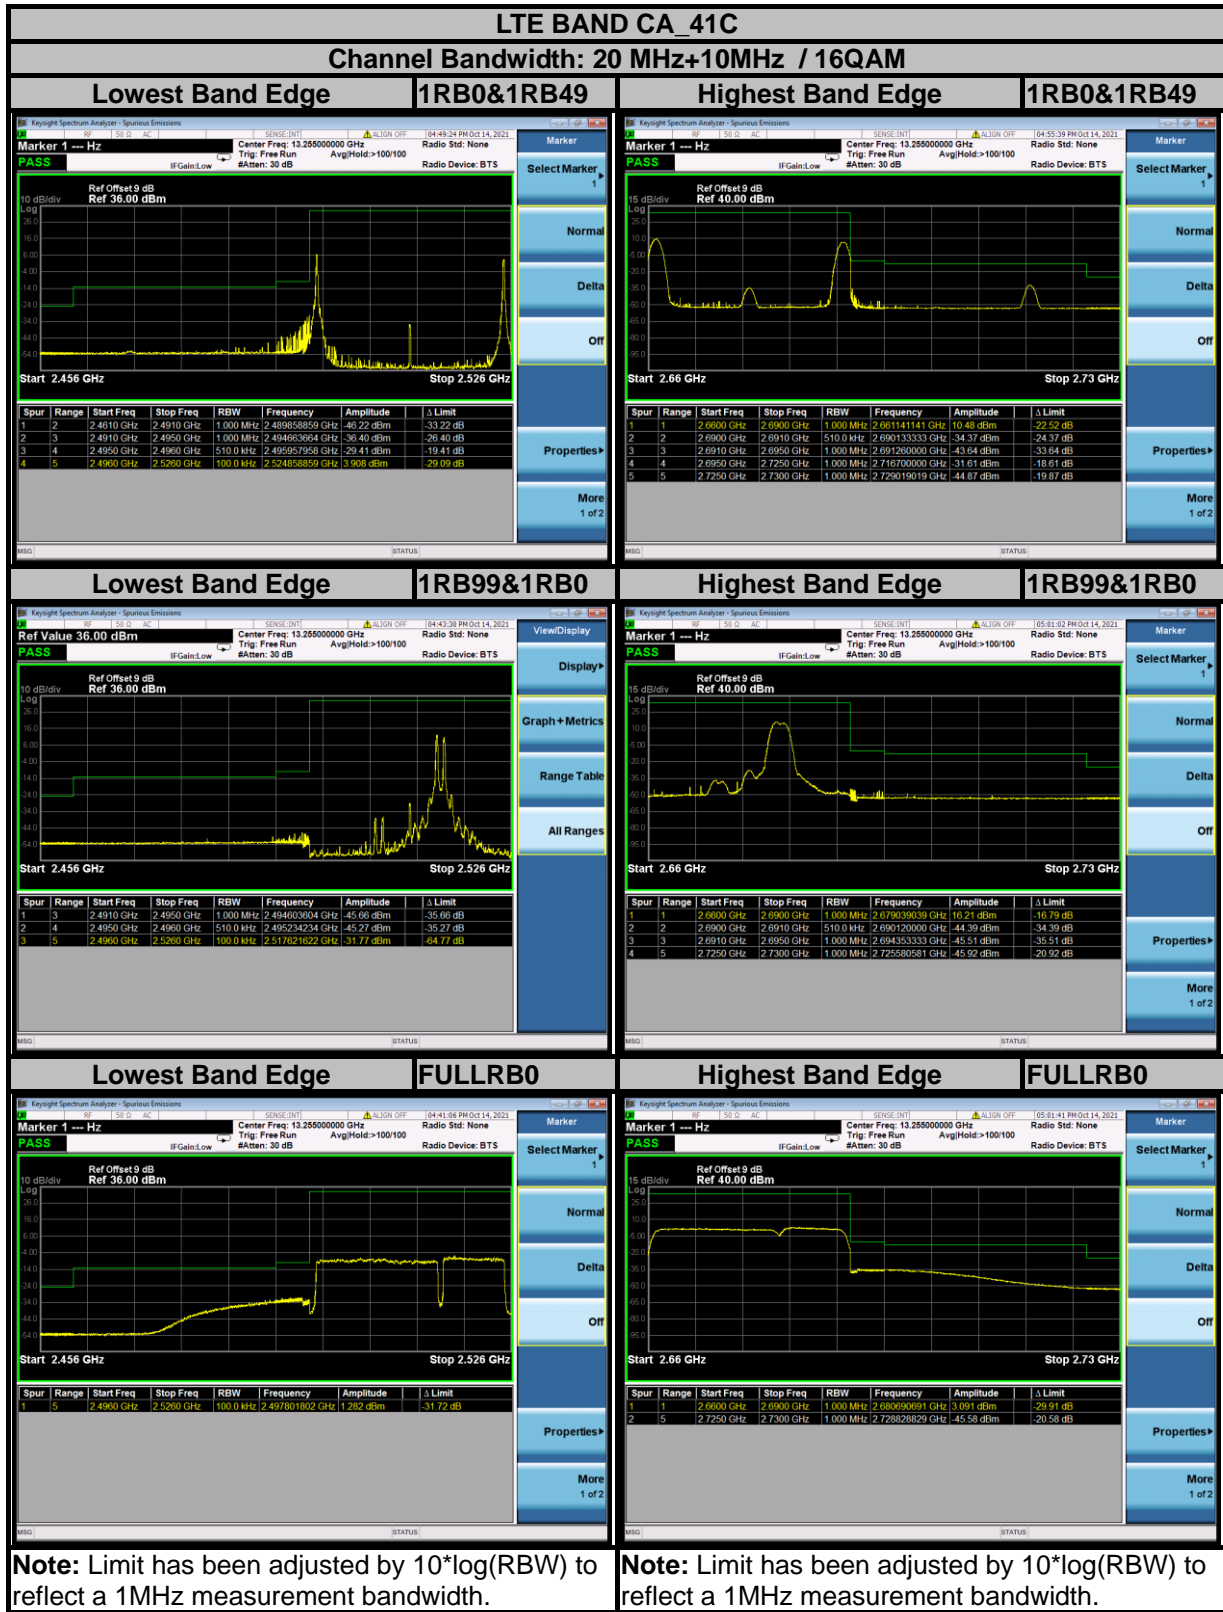

BUREAU VERITAS

Test Report No.: W7L-P21110009RF17

BUREAU VERITAS

Test Report No.: W7L-P21110009RF17

BUREAU VERITAS

Test Report No.: W7L-P21110009RF17

BUREAU VERITAS

Test Report No.: W7L-P21110009RF17

BUREAU VERITAS

Test Report No.: W7L-P21110009RF17

BUREAU VERITAS

Test Report No.: W7L-P21110009RF17

Test Report No.: W7L-P21110009RF17

Test Report No.: W7L-P21110009RF17

Test Report No.: W7L-P21110009RF17