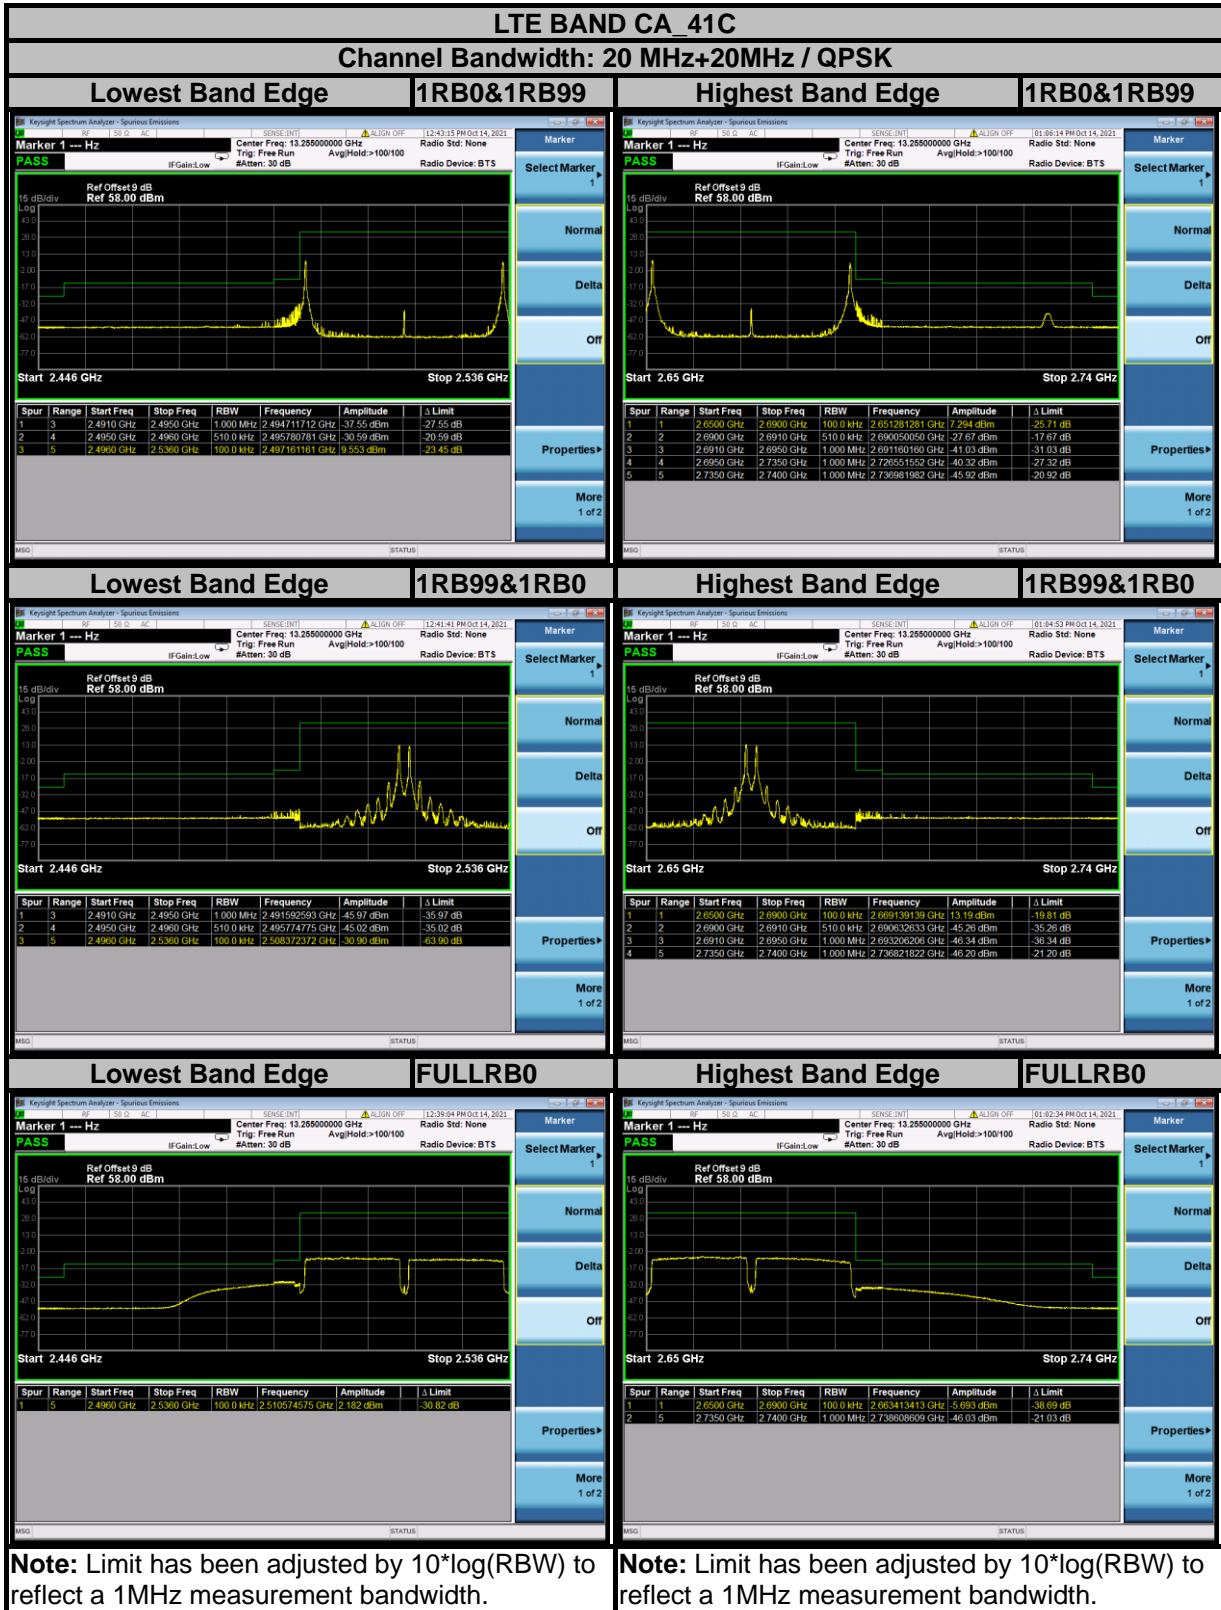

BUREAU VERITAS

Test Report No.: W7L-P21110009RF17

BUREAU VERITAS

Test Report No.: W7L-P21110009RF17

Test Report No.: W7L-P21110009RF17

Test Report No.: W7L-P21110009RF17

Test Report No.: W7L-P21110009RF17