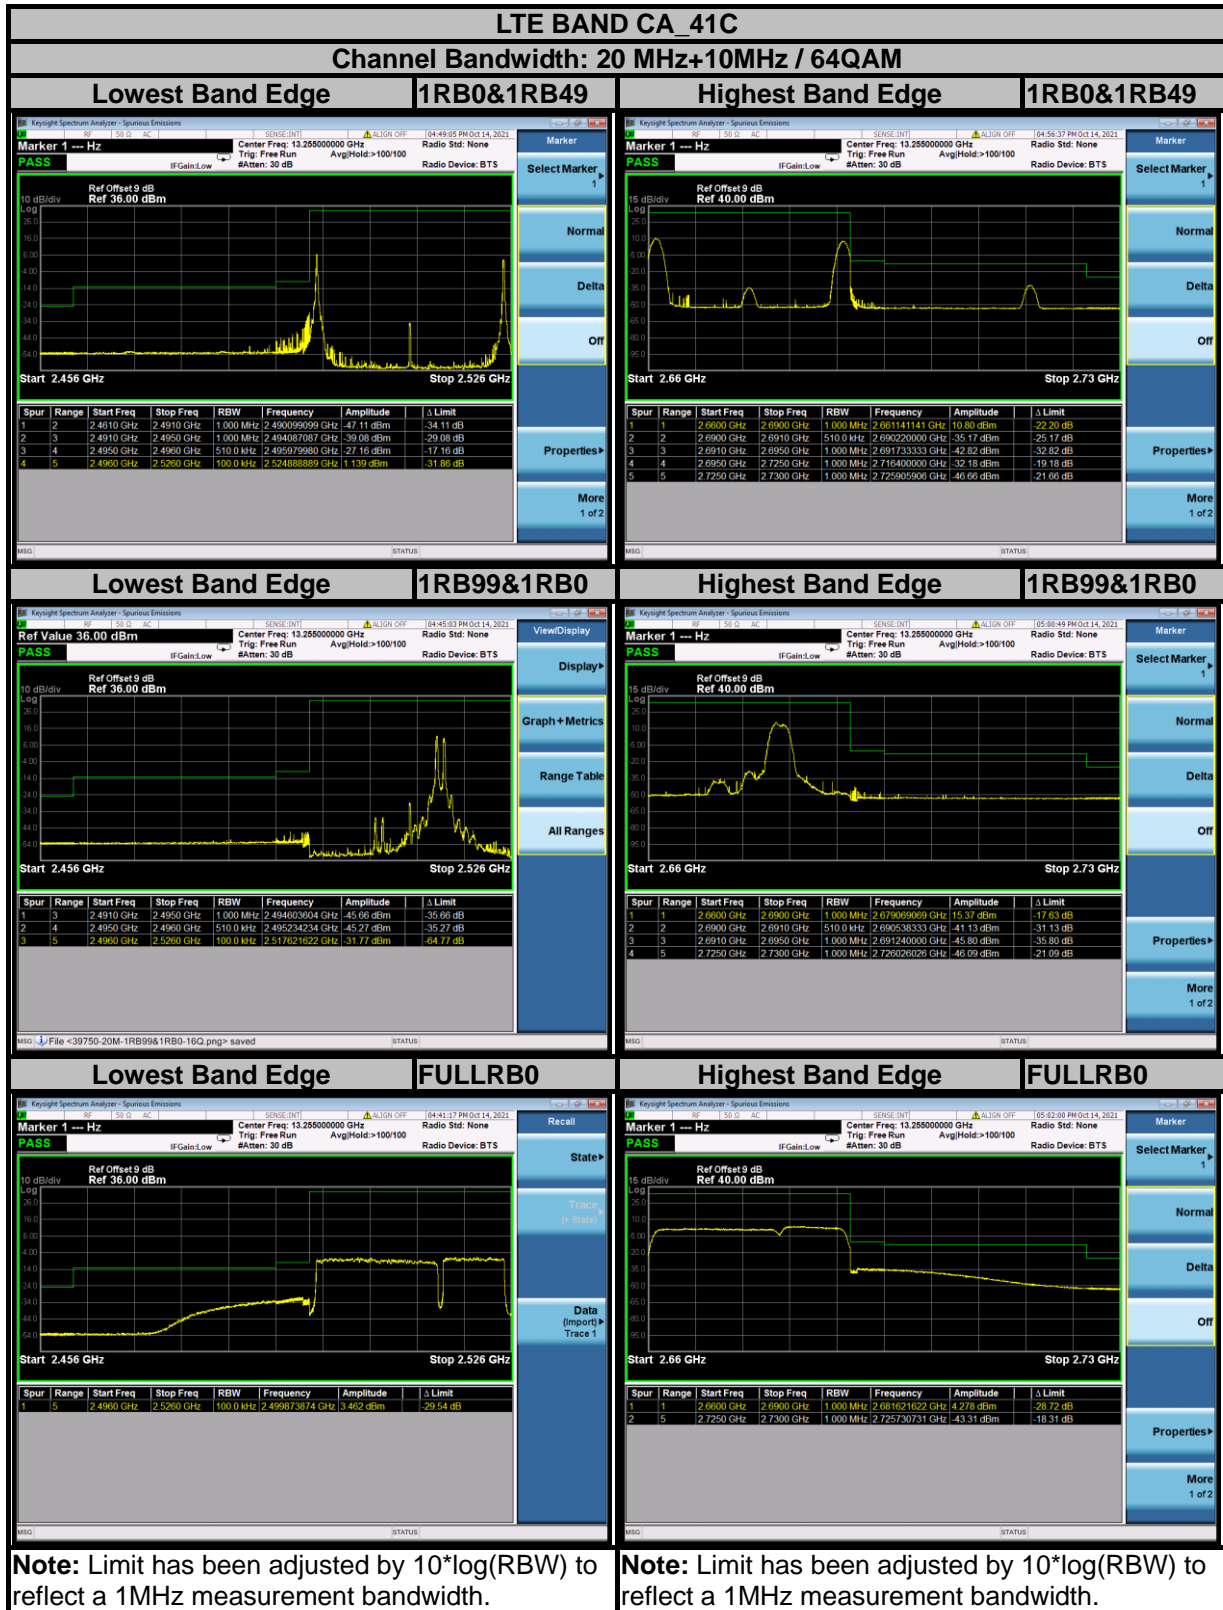

BUREAU VERITAS

Test Report No.: W7L-P21110009RF17

BUREAU VERITAS

Test Report No.: W7L-P21110009RF17

BUREAU VERITAS

Test Report No.: W7L-P21110009RF17

BUREAU VERITAS

Test Report No.: W7L-P21110009RF17

BUREAU VERITAS

Test Report No.: W7L-P21110009RF17

BUREAU VERITAS

Test Report No.: W7L-P21110009RF17

Test Report No.: W7L-P21110009RF17

Test Report No.: W7L-P21110009RF17

Test Report No.: W7L-P21110009RF17