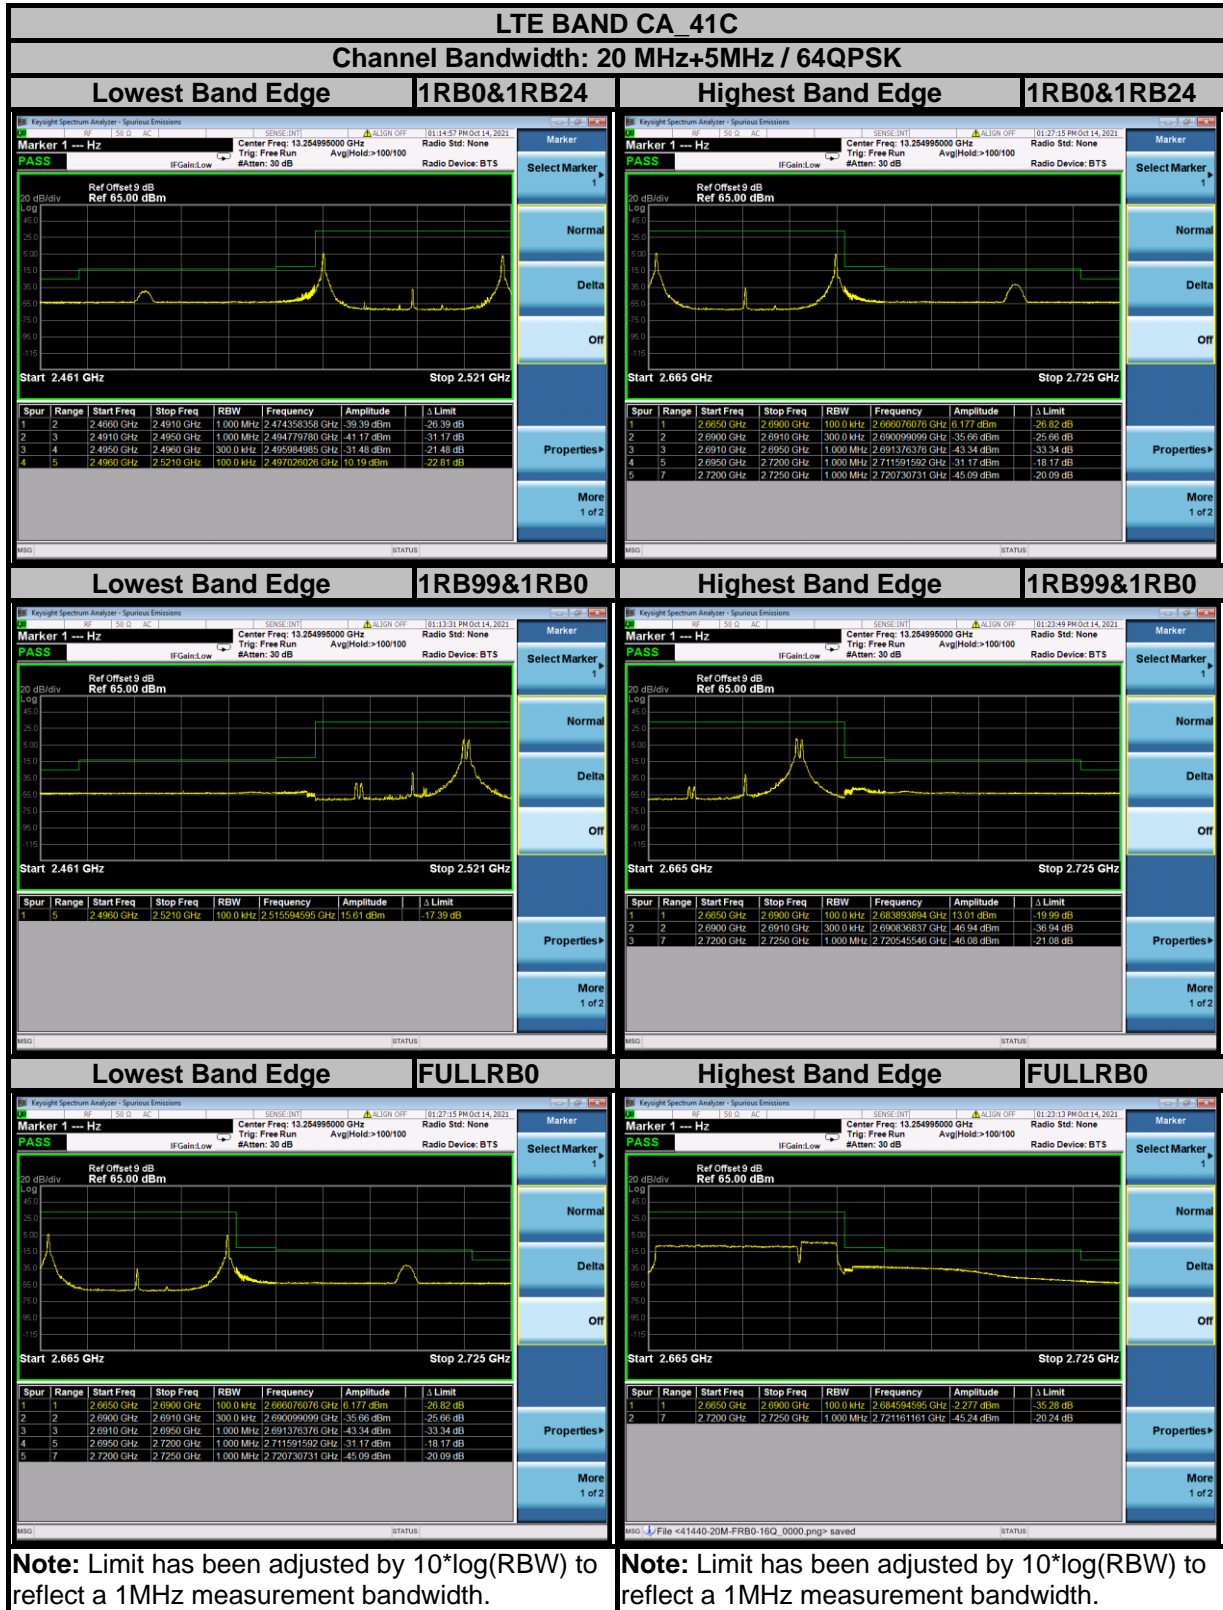

BUREAU VERITAS

Test Report No.: W7L-P21110009RF17

BUREAU VERITAS

Test Report No.: W7L-P21110009RF17

BUREAU VERITAS

Test Report No.: W7L-P21110009RF17

BUREAU VERITAS

Test Report No.: W7L-P21110009RF17

BUREAU VERITAS

Test Report No.: W7L-P21110009RF17

BUREAU VERITAS

Test Report No.: W7L-P21110009RF17

Test Report No.: W7L-P21110009RF17

Test Report No.: W7L-P21110009RF17

Test Report No.: W7L-P21110009RF17