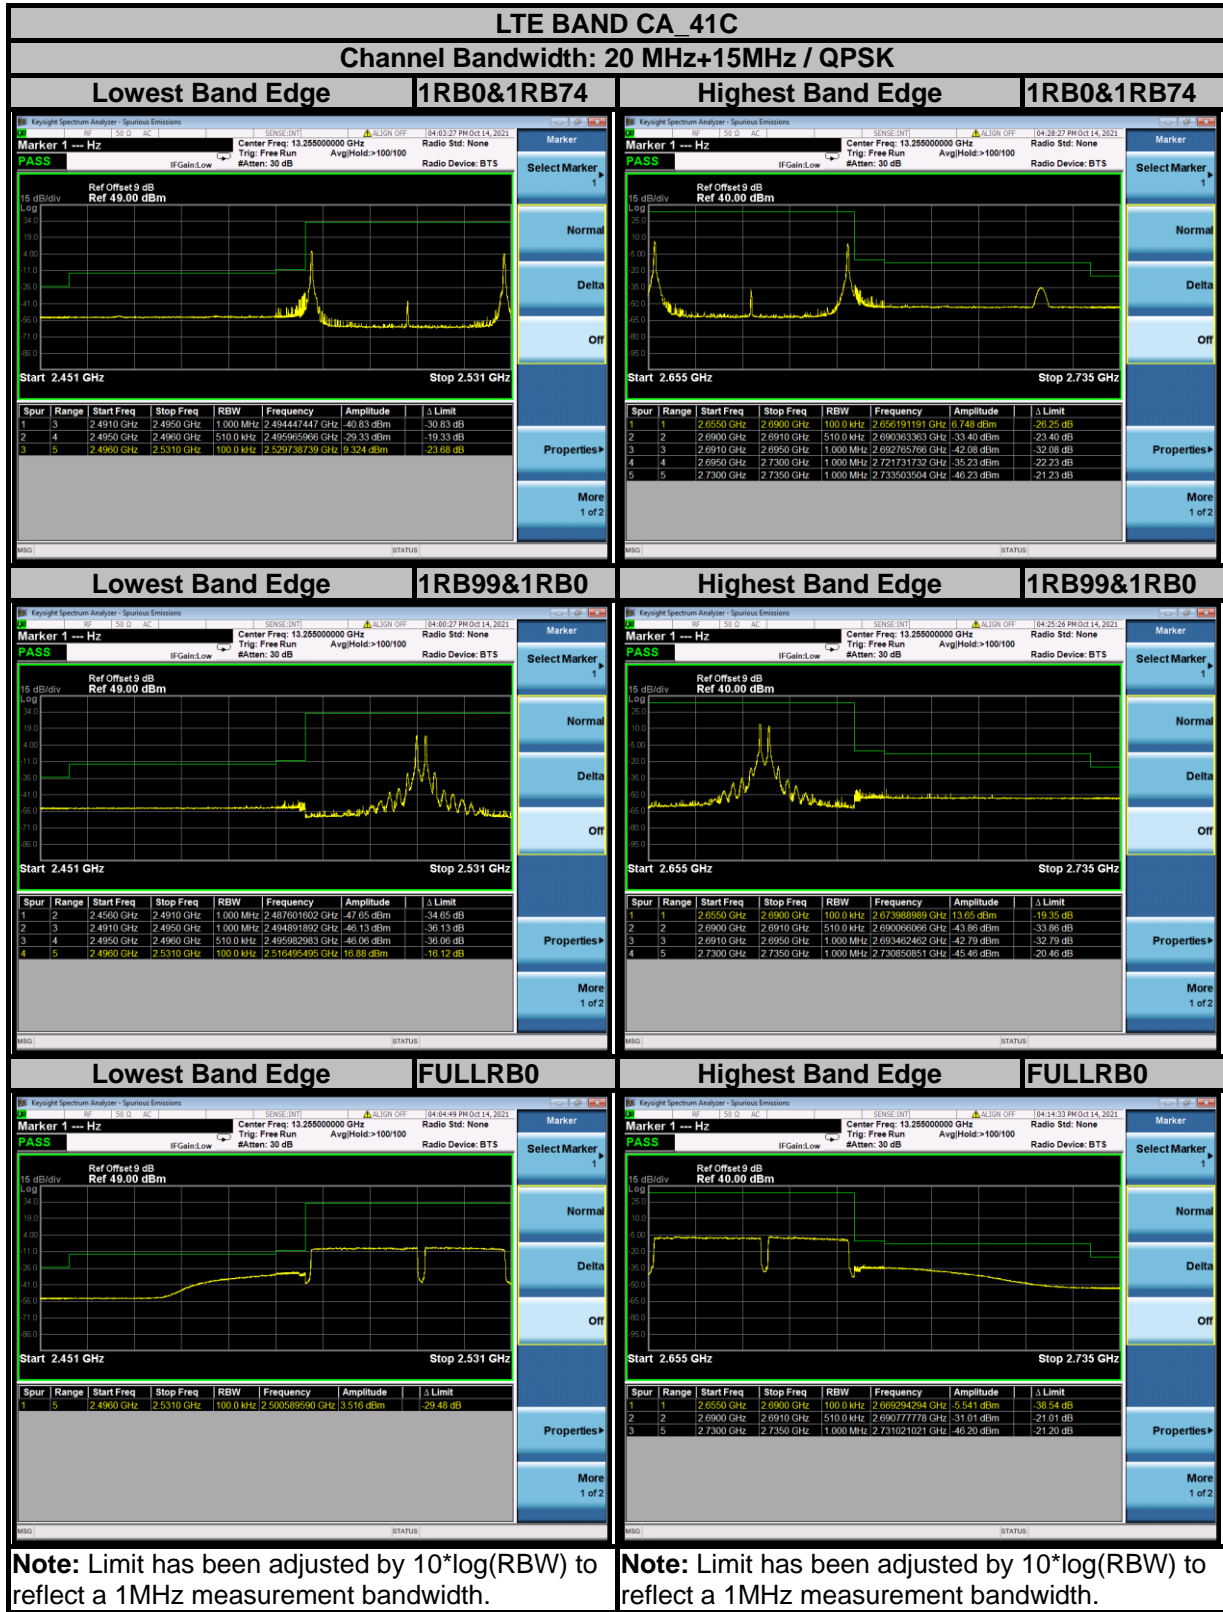

BUREAU VERITAS

Test Report No.: W7L-P21110009RF17

BUREAU VERITAS

Test Report No.: W7L-P21110009RF17

BUREAU VERITAS

Test Report No.: W7L-P21110009RF17

BUREAU VERITAS

Test Report No.: W7L-P21110009RF17

BUREAU VERITAS

Test Report No.: W7L-P21110009RF17

BUREAU VERITAS

Test Report No.: W7L-P21110009RF17

Test Report No.: W7L-P21110009RF17

Test Report No.: W7L-P21110009RF17

Test Report No.: W7L-P21110009RF17