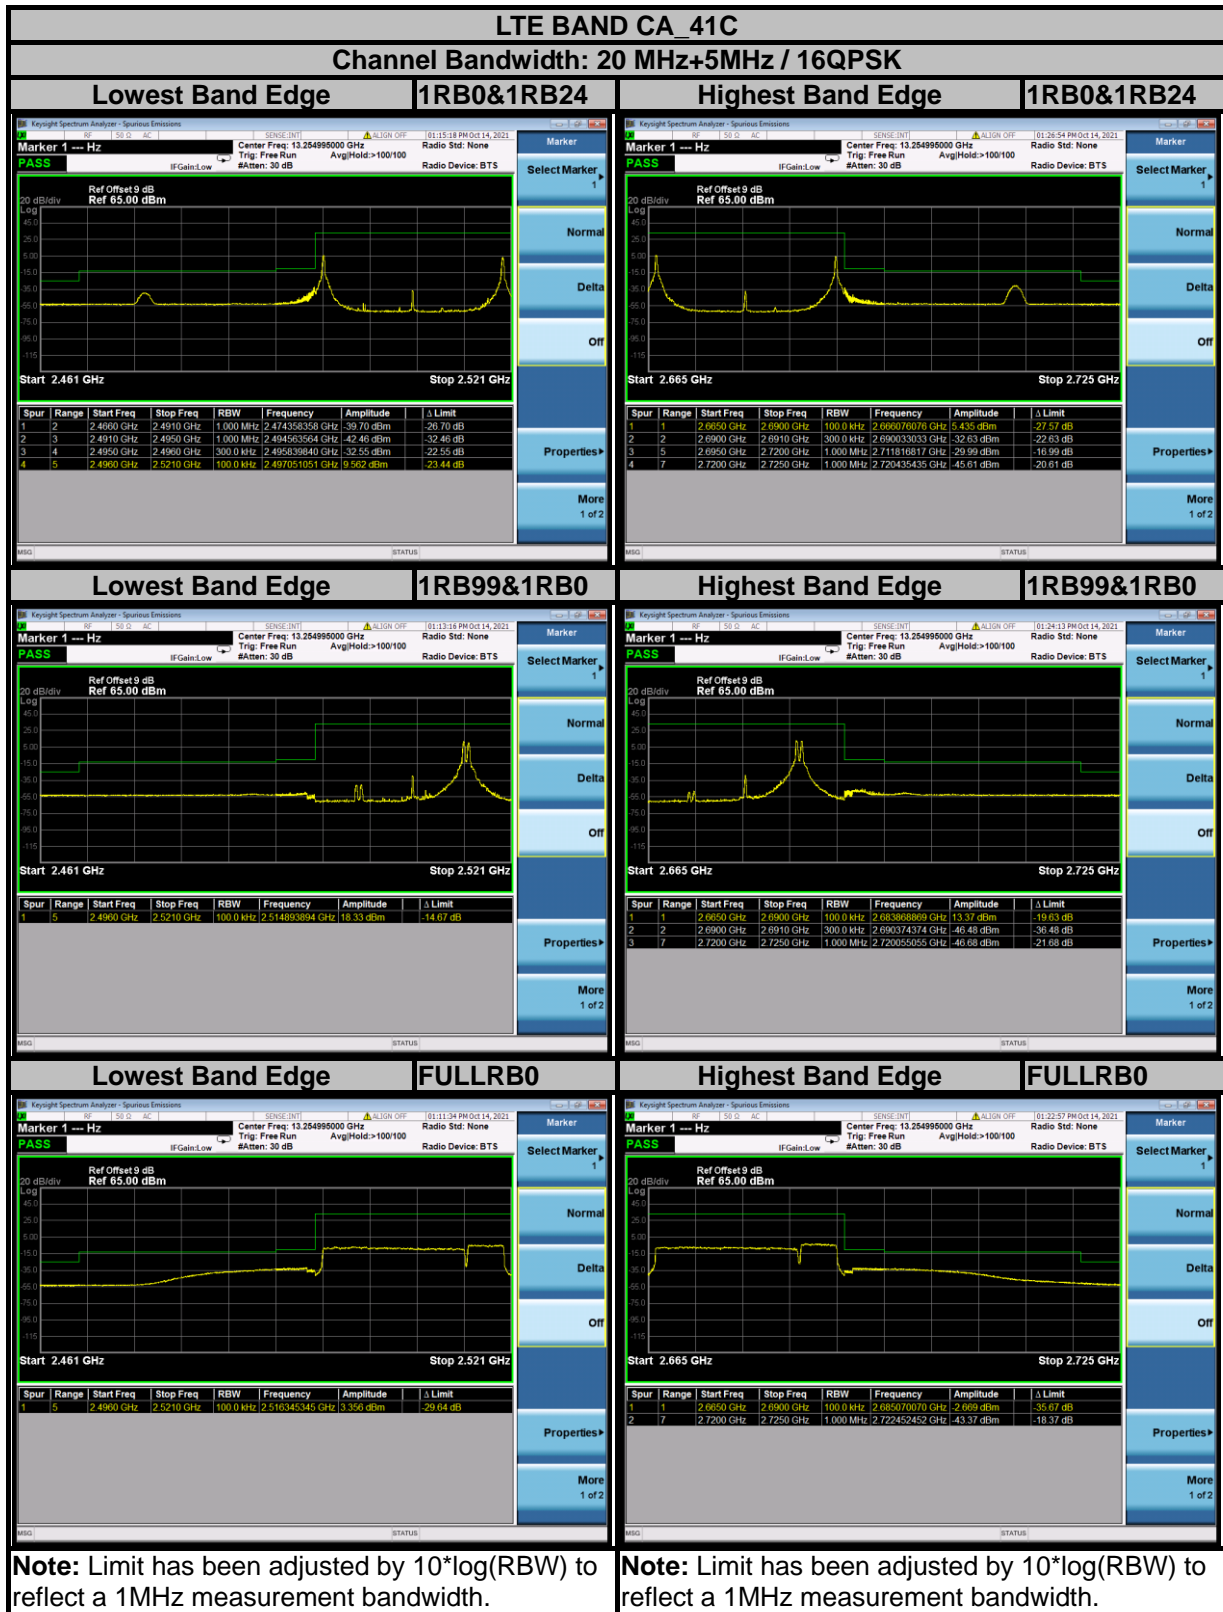

BUREAU VERITAS

Test Report No.: W7L-P21110009RF17

BUREAU VERITAS

Test Report No.: W7L-P21110009RF17

BUREAU VERITAS

Test Report No.: W7L-P21110009RF17

BUREAU VERITAS

Test Report No.: W7L-P21110009RF17

BUREAU VERITAS

Test Report No.: W7L-P21110009RF17

BUREAU VERITAS

Test Report No.: W7L-P21110009RF17

Test Report No.: W7L-P21110009RF17

Test Report No.: W7L-P21110009RF17

Test Report No.: W7L-P21110009RF17