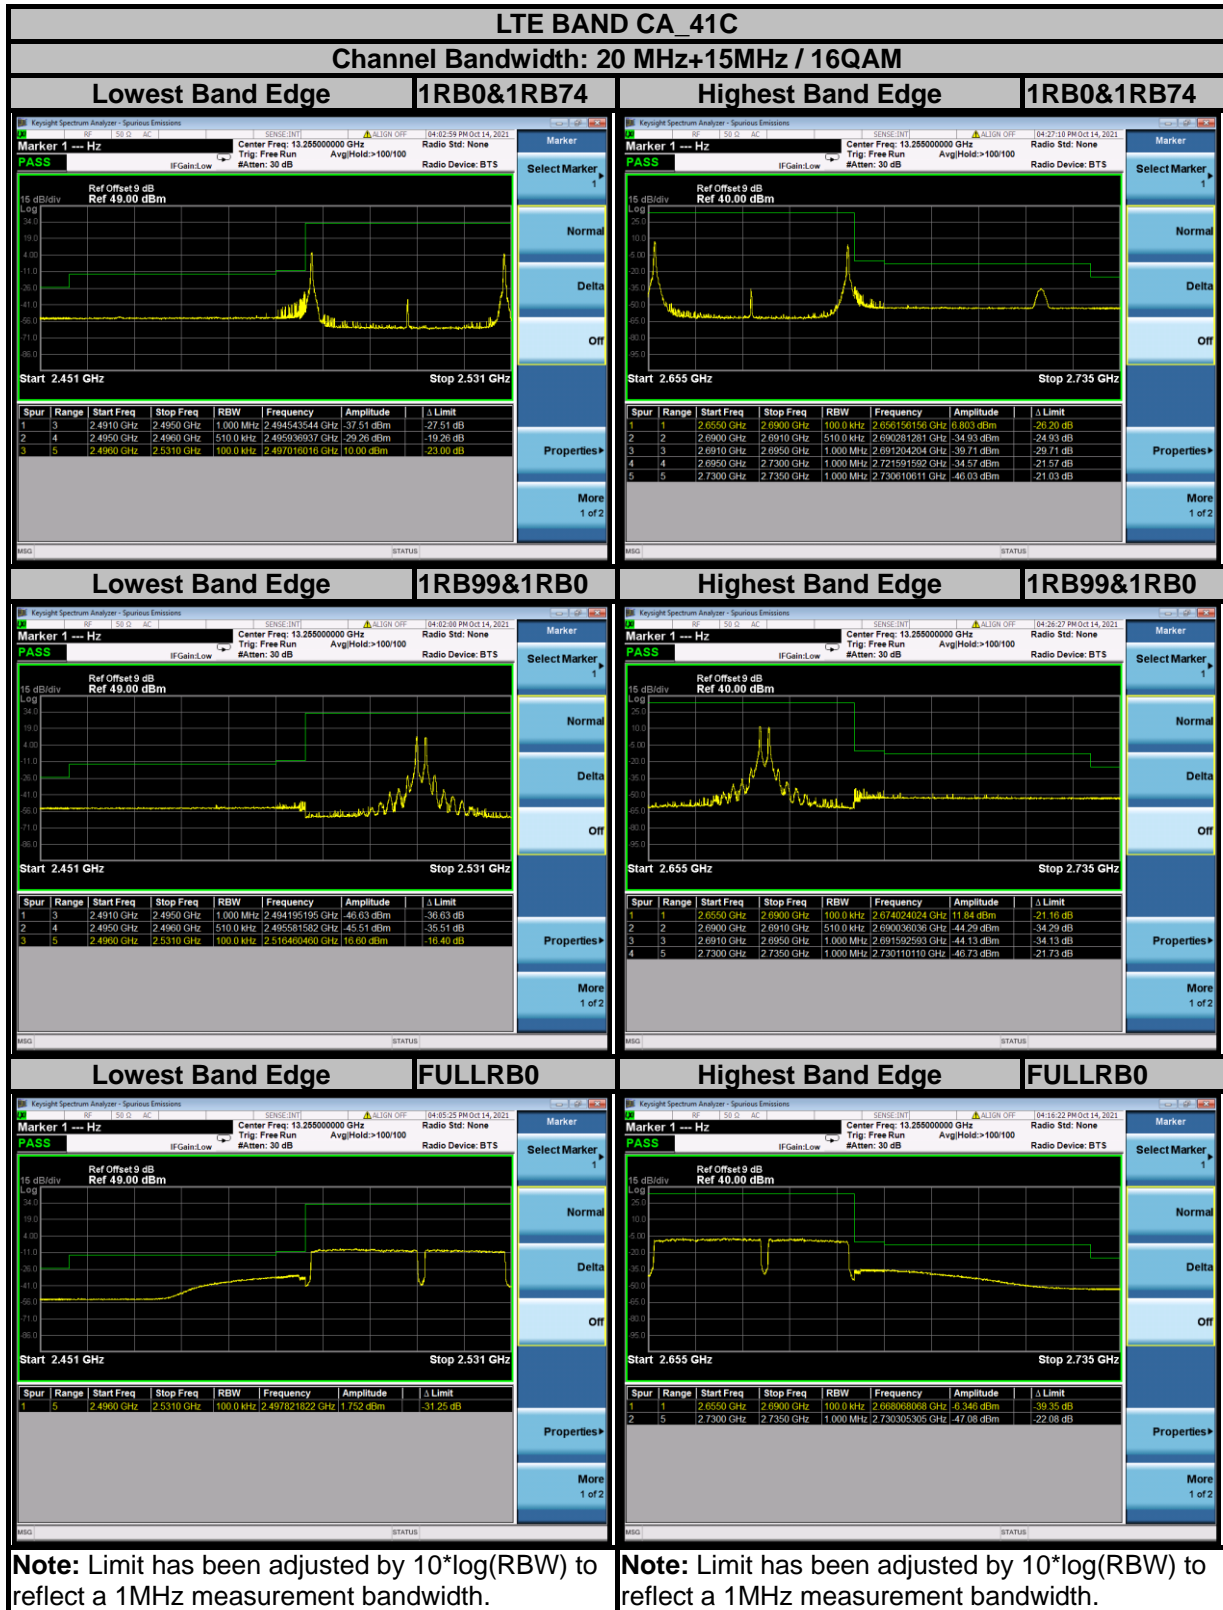

BUREAU VERITAS

Test Report No.: W7L-P21110009RF17

BUREAU VERITAS

Test Report No.: W7L-P21110009RF17

Test Report No.: W7L-P21110009RF17

Test Report No.: W7L-P21110009RF17

Test Report No.: W7L-P21110009RF17