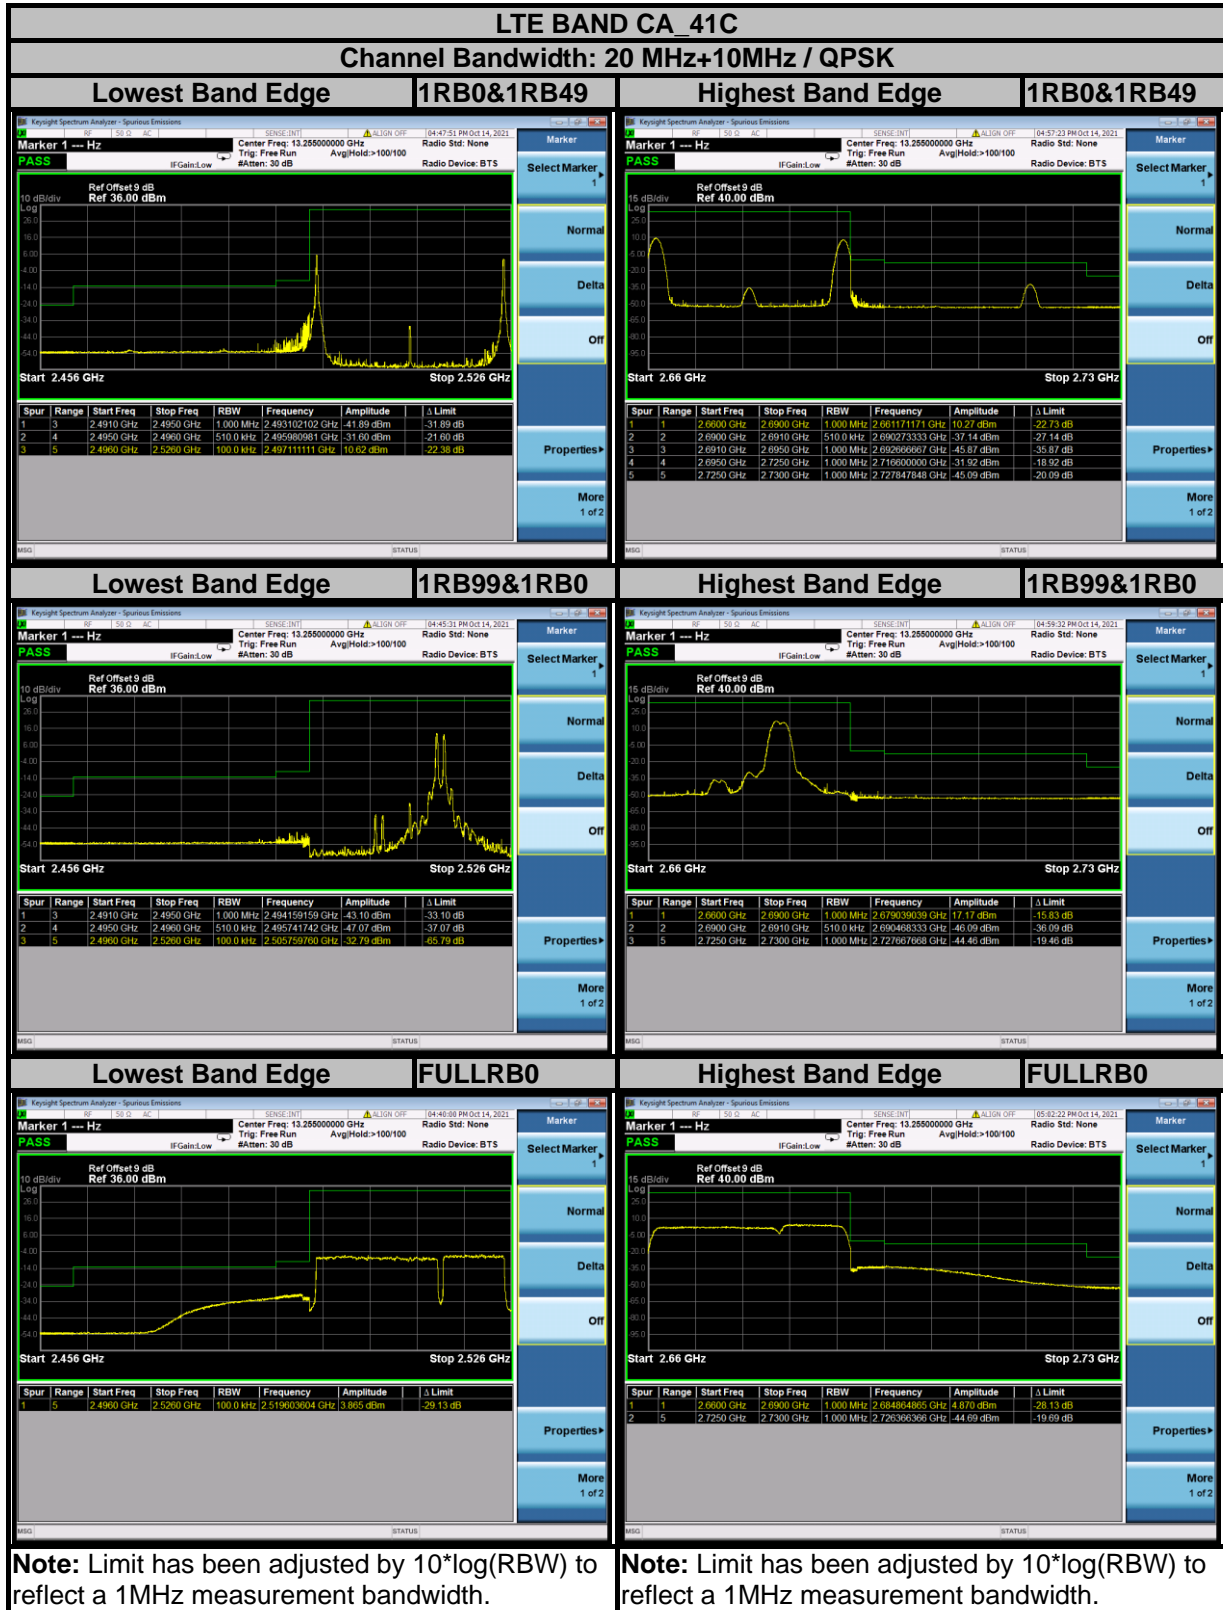

BUREAU VERITAS

Test Report No.: W7L-P21110009RF17

BUREAU VERITAS

Test Report No.: W7L-P21110009RF17

BUREAU VERITAS

Test Report No.: W7L-P21110009RF17

BUREAU VERITAS

Test Report No.: W7L-P21110009RF17

BUREAU VERITAS

Test Report No.: W7L-P21110009RF17

BUREAU VERITAS

Test Report No.: W7L-P21110009RF17

Test Report No.: W7L-P21110009RF17

Test Report No.: W7L-P21110009RF17

Test Report No.: W7L-P21110009RF17