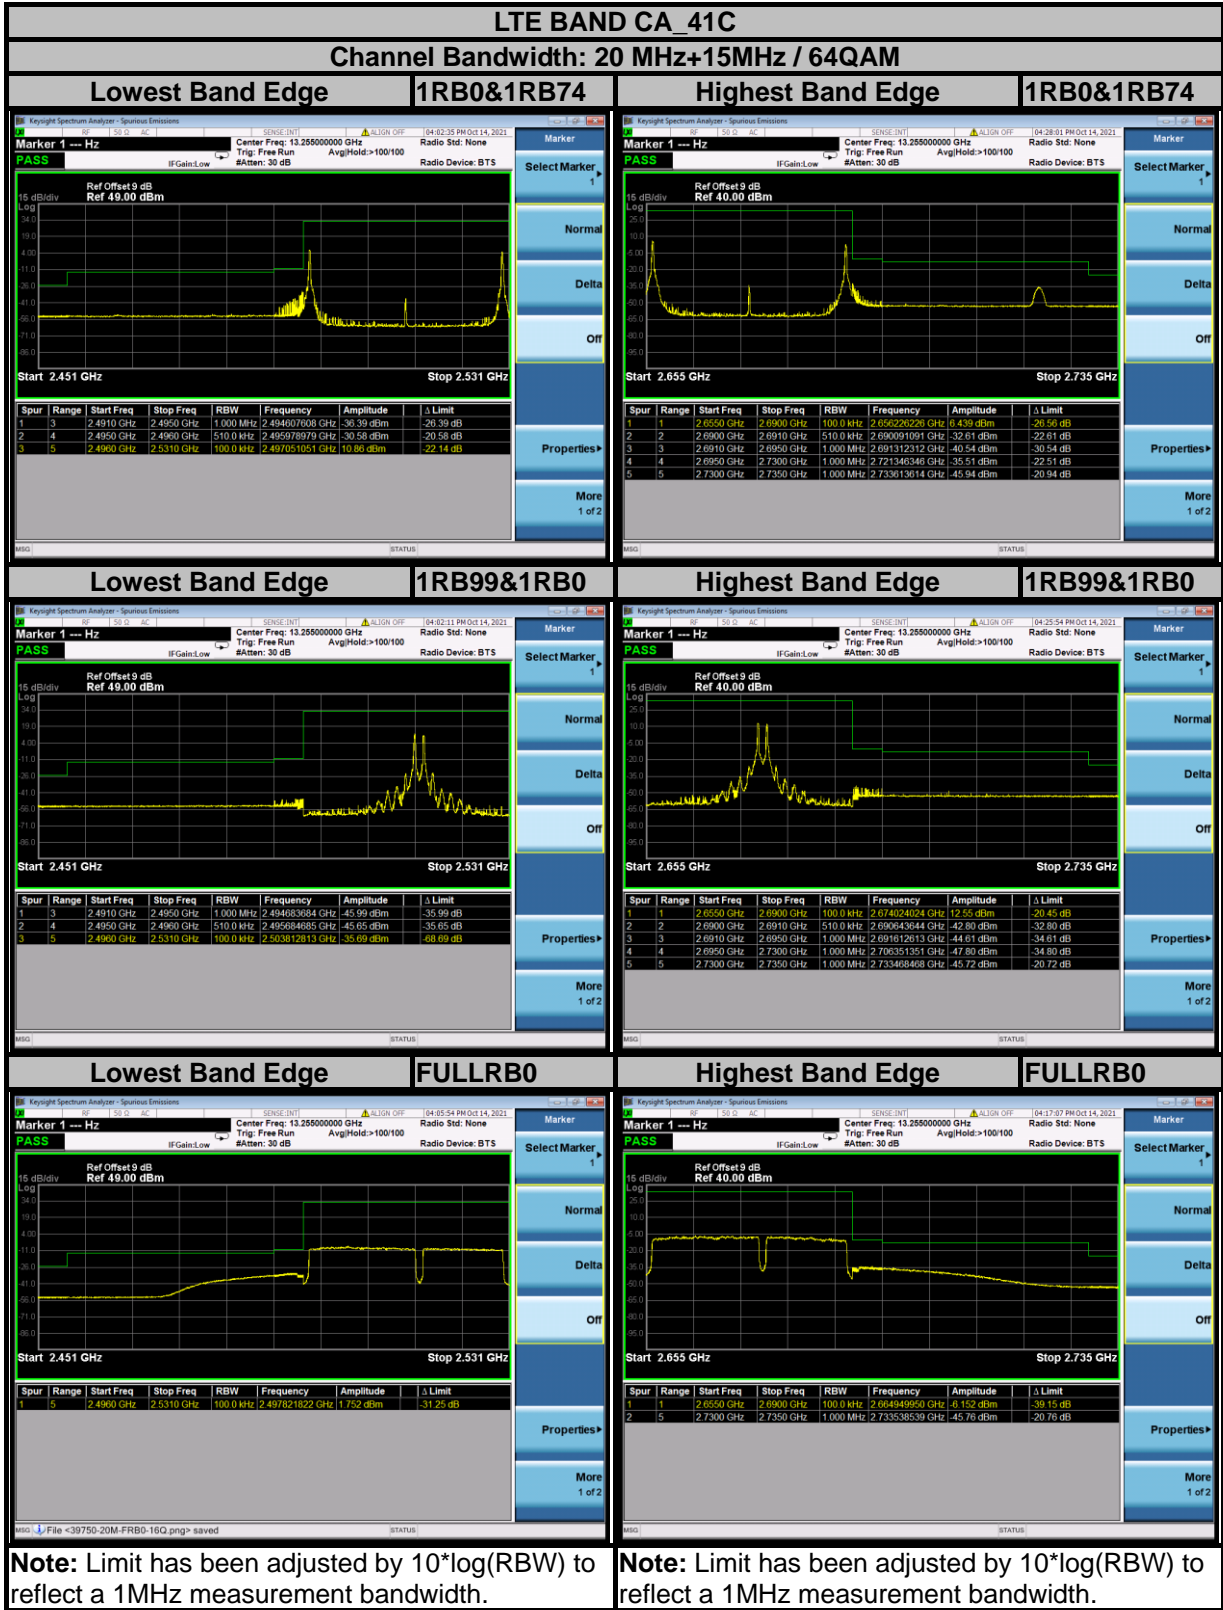

BUREAU VERITAS

Test Report No.: W7L-P21110009RF17

BUREAU VERITAS

Test Report No.: W7L-P21110009RF17

Test Report No.: W7L-P21110009RF17

Test Report No.: W7L-P21110009RF17

Test Report No.: W7L-P21110009RF17