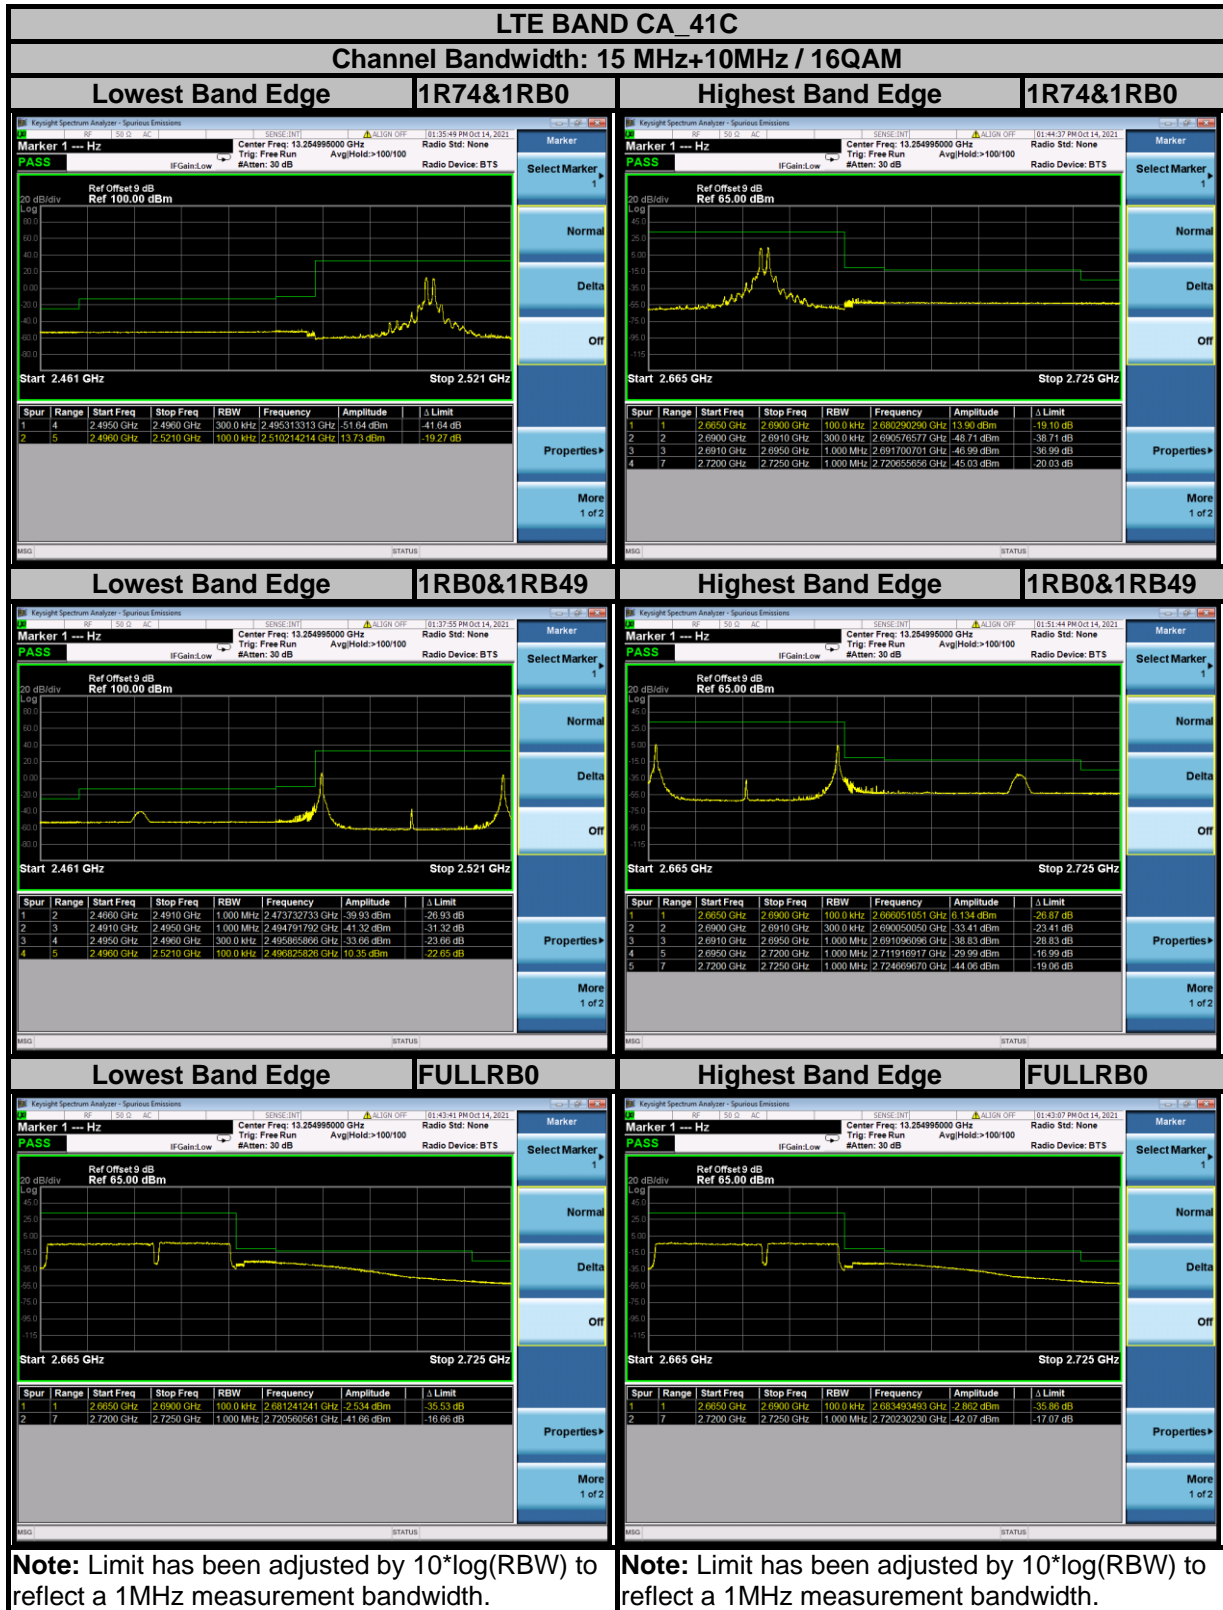

BUREAU VERITAS

Test Report No.: W7L-P21110009RF17

BUREAU VERITAS

Test Report No.: W7L-P21110009RF17

BUREAU VERITAS

Test Report No.: W7L-P21110009RF17

BUREAU VERITAS

Test Report No.: W7L-P21110009RF17

BUREAU VERITAS

Test Report No.: W7L-P21110009RF17

BUREAU VERITAS

Test Report No.: W7L-P21110009RF17

BUREAU VERITAS

Test Report No.: W7L-P21110009RF17