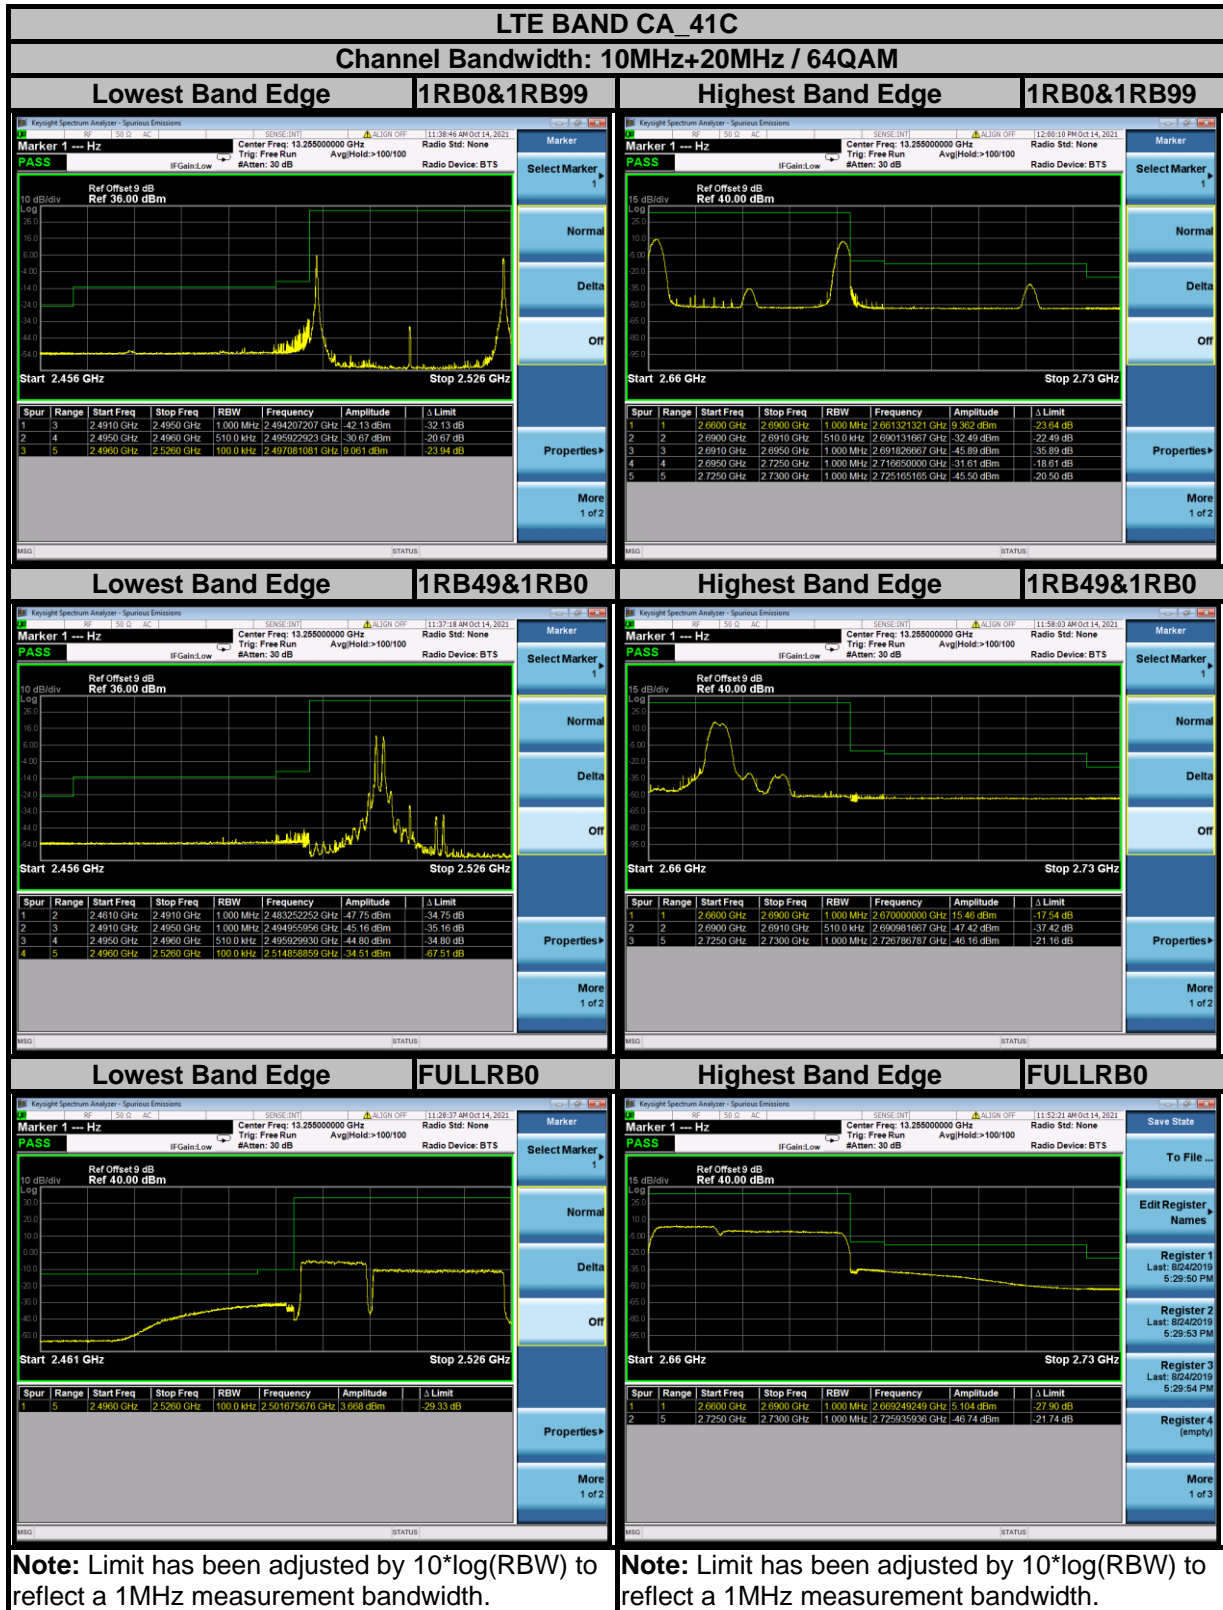

BUREAU VERITAS

Test Report No.: W7L-P21110009RF17

BUREAU VERITAS

Test Report No.: W7L-P21110009RF17

BUREAU VERITAS

Test Report No.: W7L-P21110009RF17

BUREAU VERITAS

Test Report No.: W7L-P21110009RF17

BUREAU VERITAS

Test Report No.: W7L-P21110009RF17

BUREAU VERITAS

Test Report No.: W7L-P21110009RF17

BUREAU VERITAS

Test Report No.: W7L-P21110009RF17