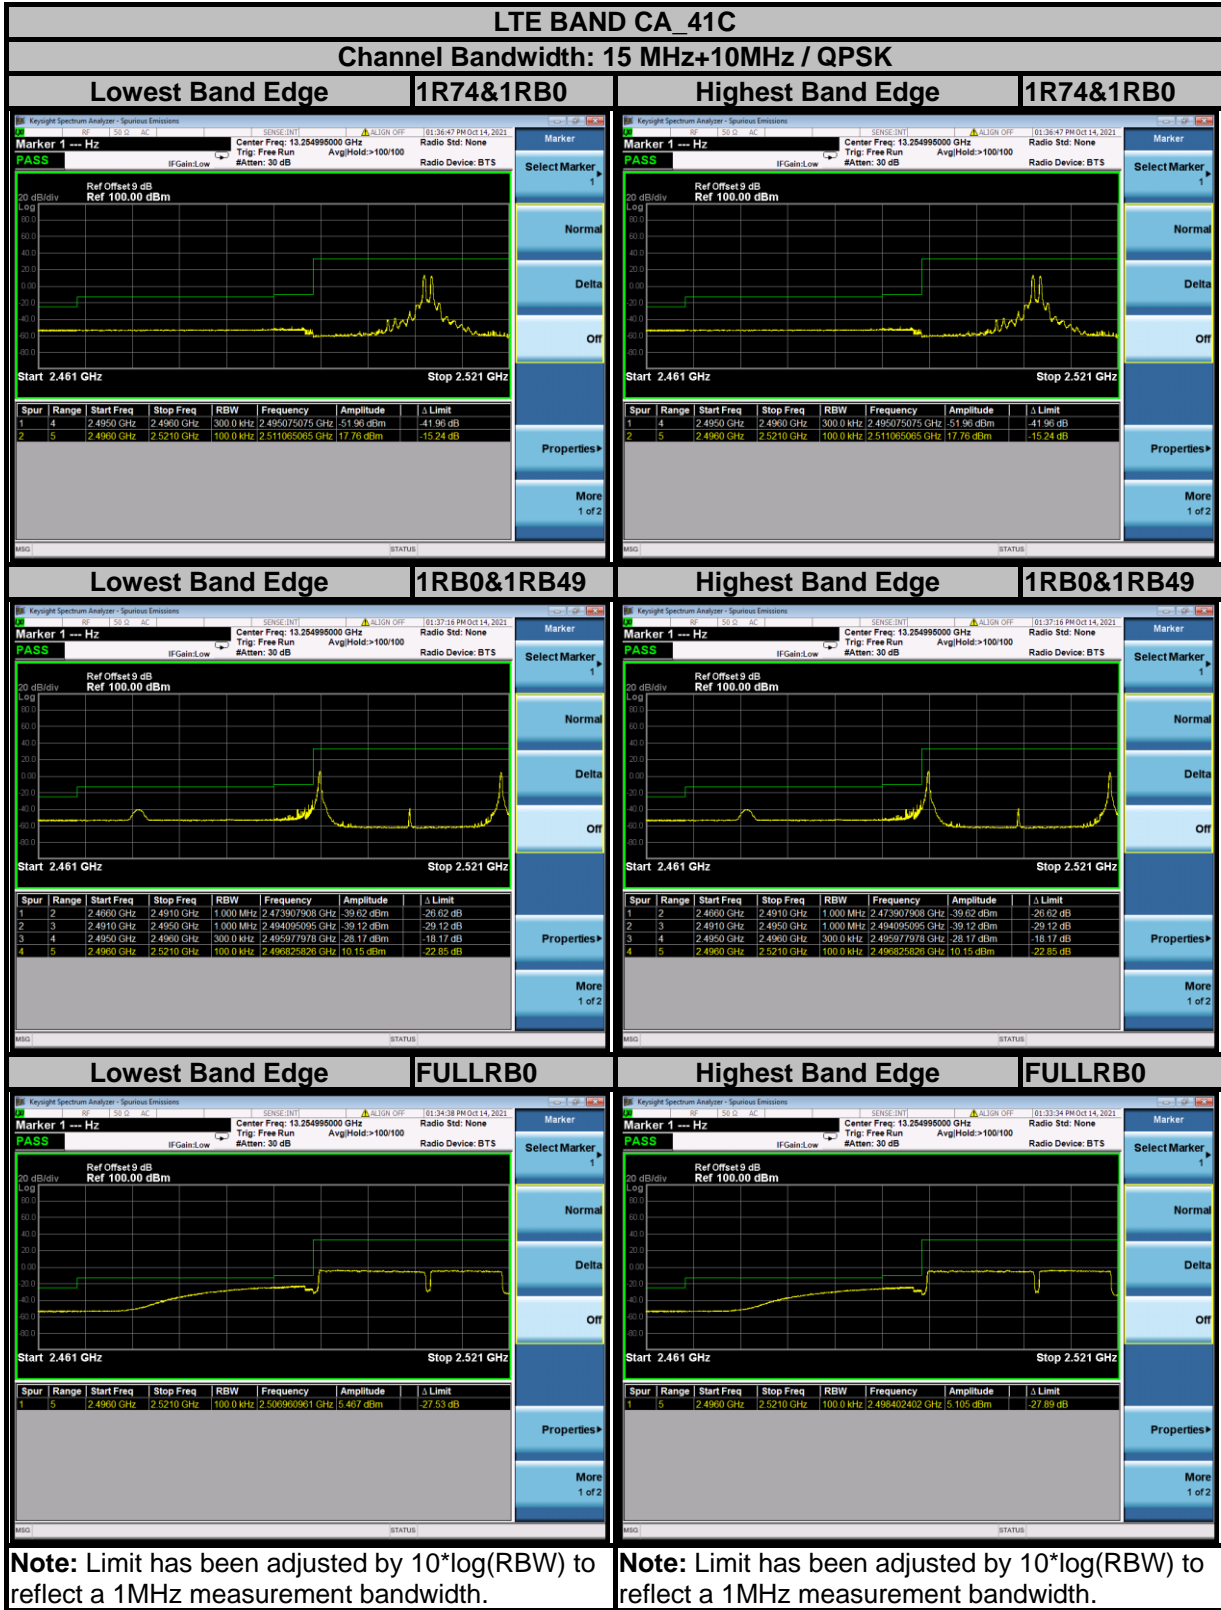

BUREAU VERITAS

Test Report No.: W7L-P21110009RF17

BUREAU VERITAS

Test Report No.: W7L-P21110009RF17

BUREAU VERITAS

Test Report No.: W7L-P21110009RF17

BUREAU VERITAS

Test Report No.: W7L-P21110009RF17

BUREAU VERITAS

Test Report No.: W7L-P21110009RF17

BUREAU VERITAS

Test Report No.: W7L-P21110009RF17

BUREAU VERITAS

Test Report No.: W7L-P21110009RF17