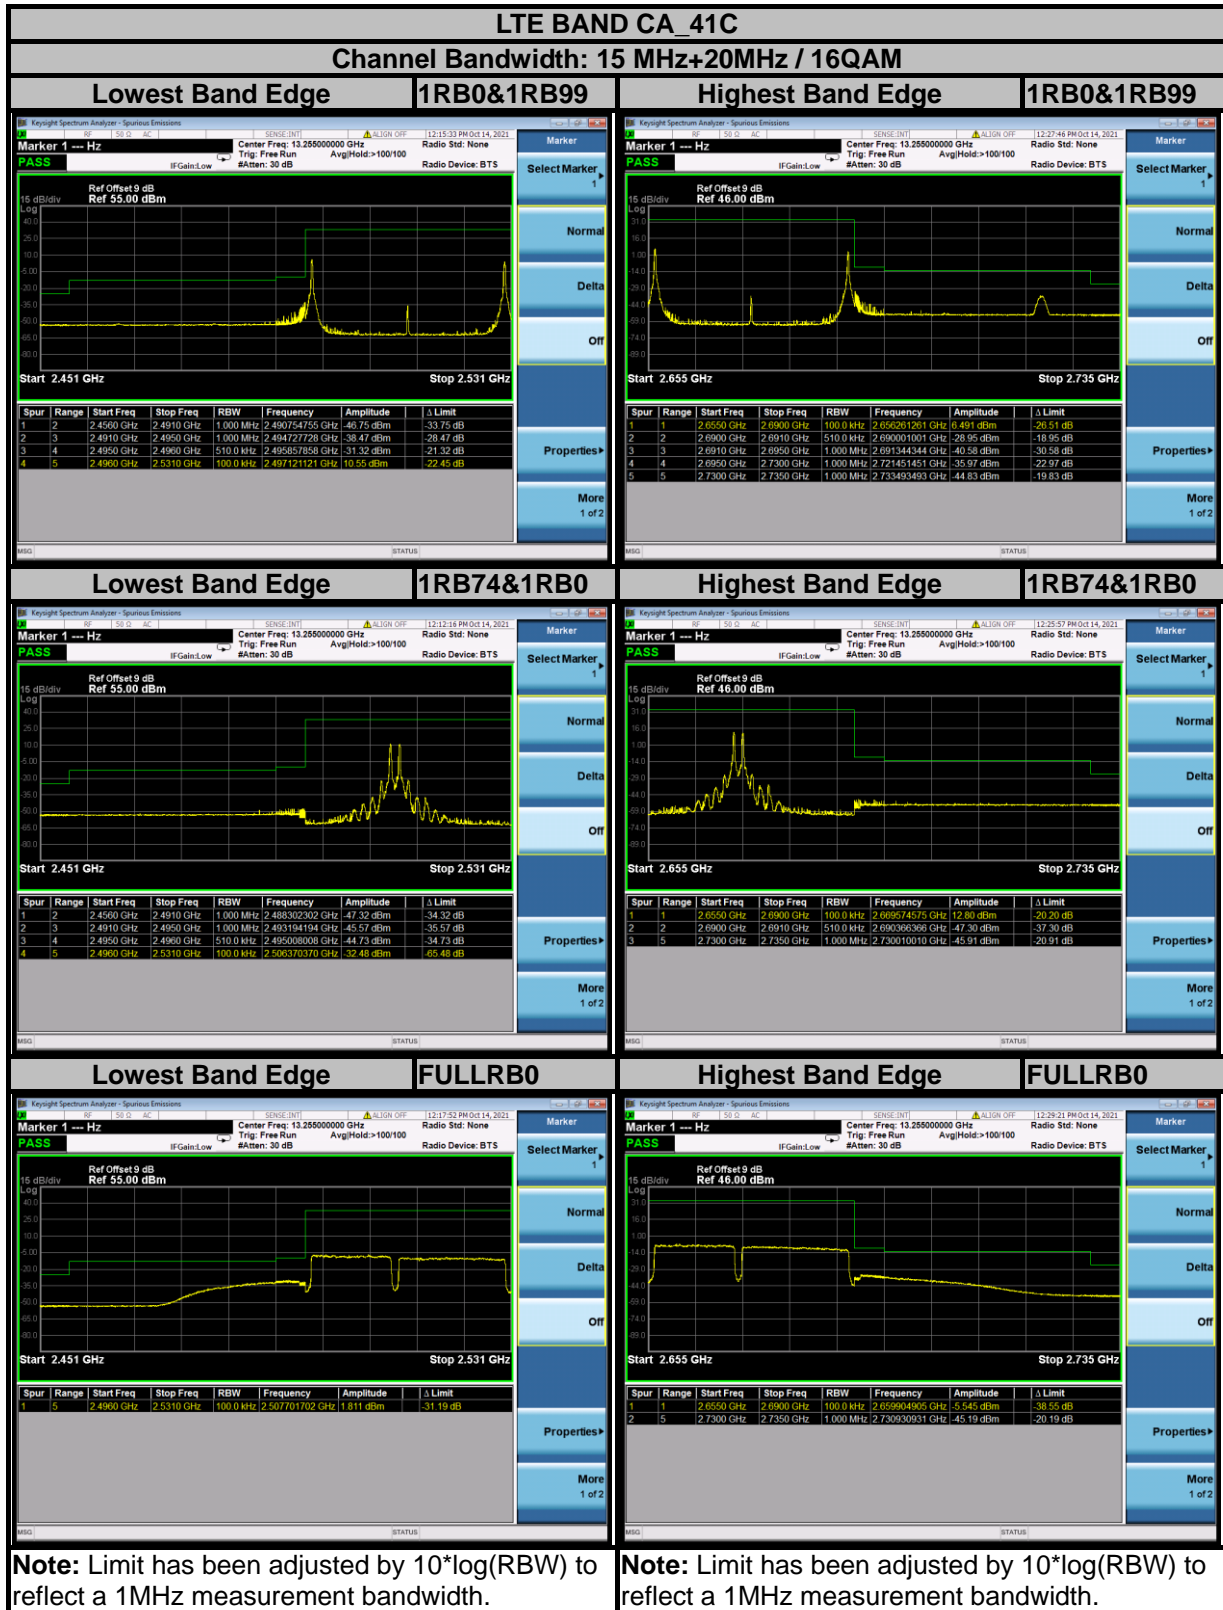

BUREAU VERITAS

Test Report No.: W7L-P21110009RF17

BUREAU VERITAS

Test Report No.: W7L-P21110009RF17

BUREAU VERITAS

Test Report No.: W7L-P21110009RF17