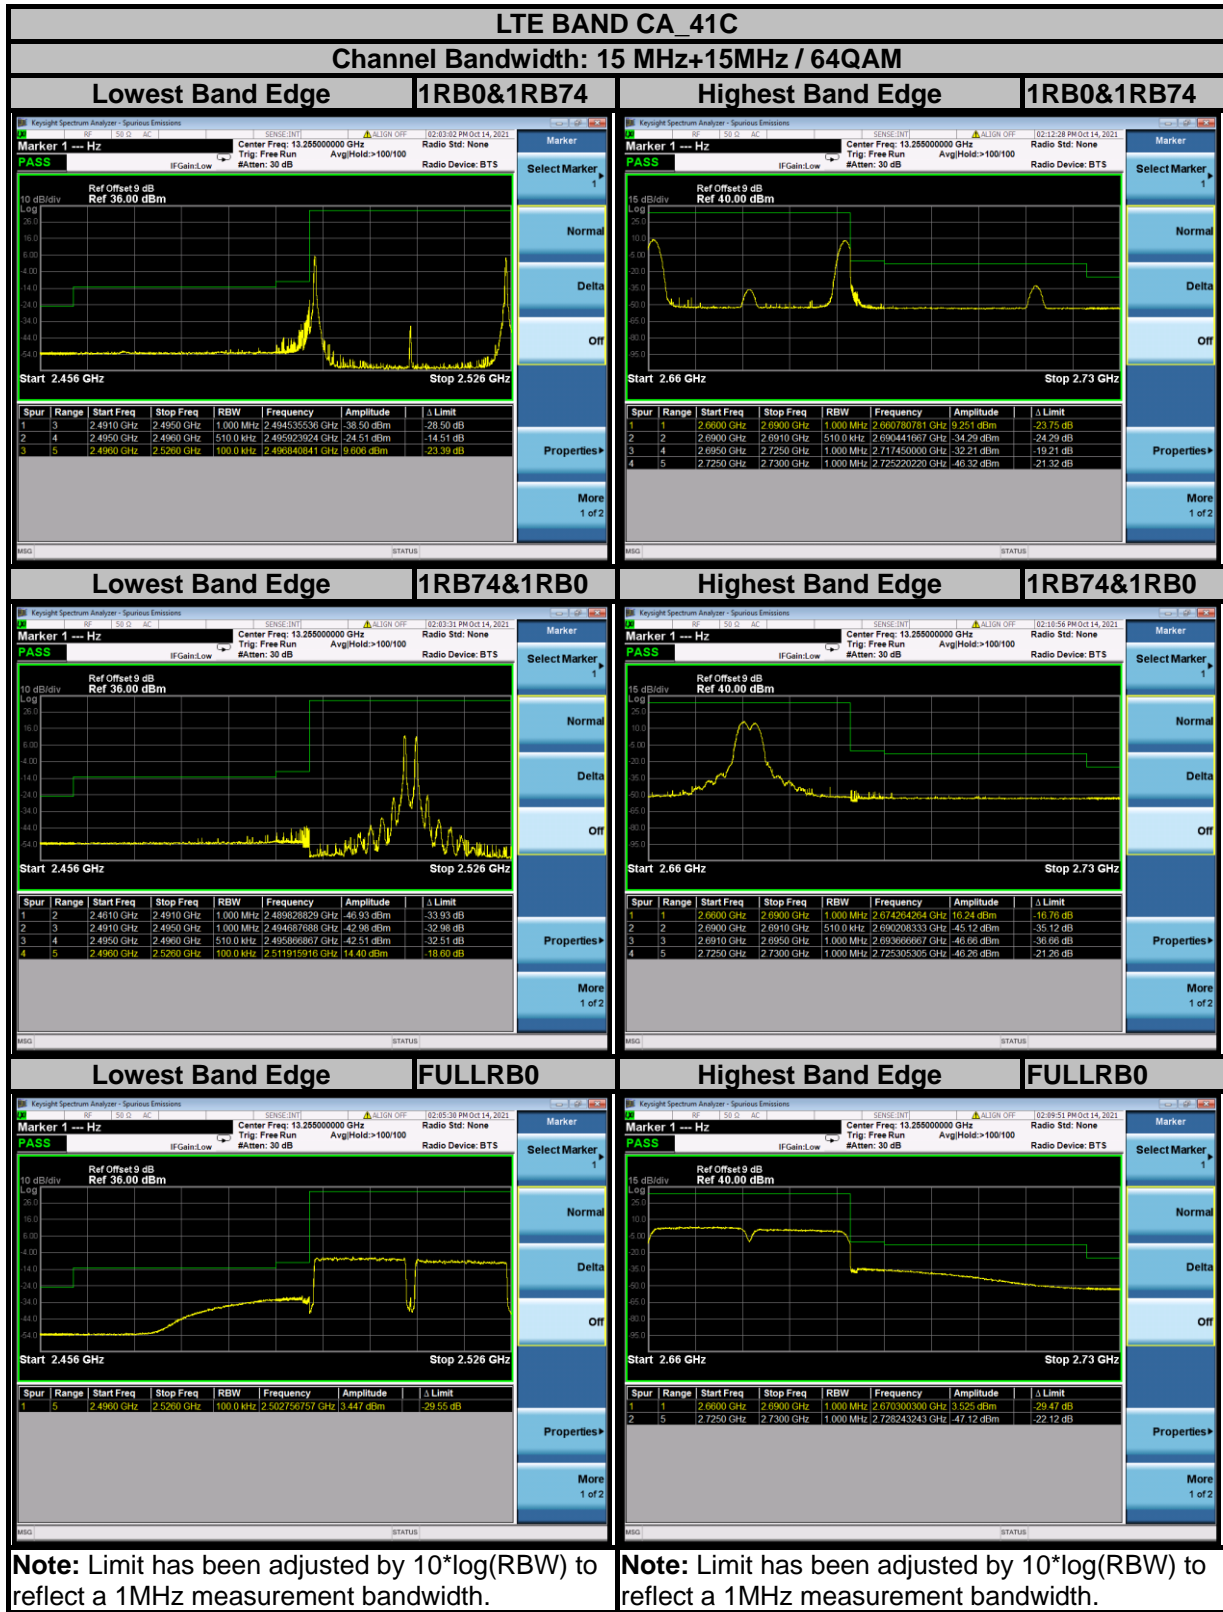

BUREAU VERITAS

Test Report No.: W7L-P21110009RF17

BUREAU VERITAS

Test Report No.: W7L-P21110009RF17

BUREAU VERITAS

Test Report No.: W7L-P21110009RF17

BUREAU VERITAS

Test Report No.: W7L-P21110009RF17

BUREAU VERITAS

Test Report No.: W7L-P21110009RF17

BUREAU VERITAS

Test Report No.: W7L-P21110009RF17

BUREAU VERITAS

Test Report No.: W7L-P21110009RF17