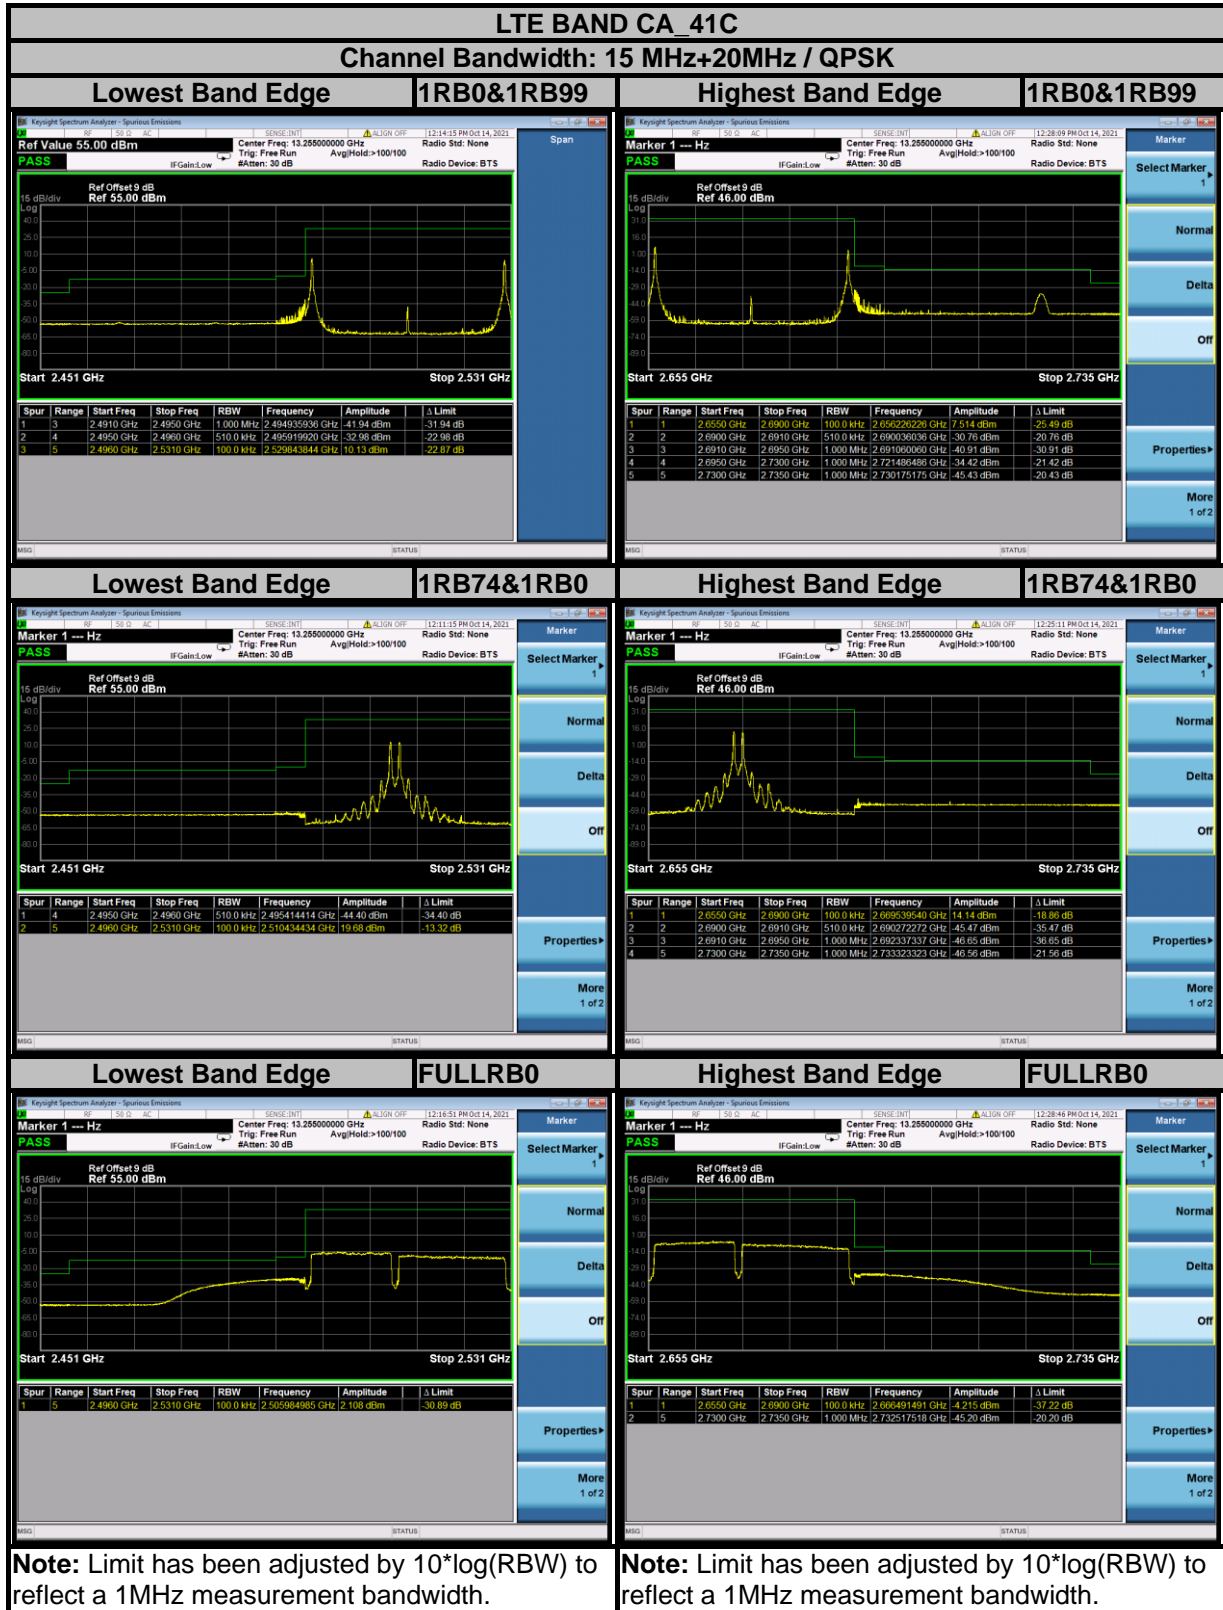

BUREAU VERITAS

Test Report No.: W7L-P21110009RF17

BUREAU VERITAS

Test Report No.: W7L-P21110009RF17

BUREAU VERITAS

Test Report No.: W7L-P21110009RF17

BUREAU VERITAS

Test Report No.: W7L-P21110009RF17

BUREAU VERITAS

Test Report No.: W7L-P21110009RF17

BUREAU VERITAS

Test Report No.: W7L-P21110009RF17

BUREAU VERITAS

Test Report No.: W7L-P21110009RF17