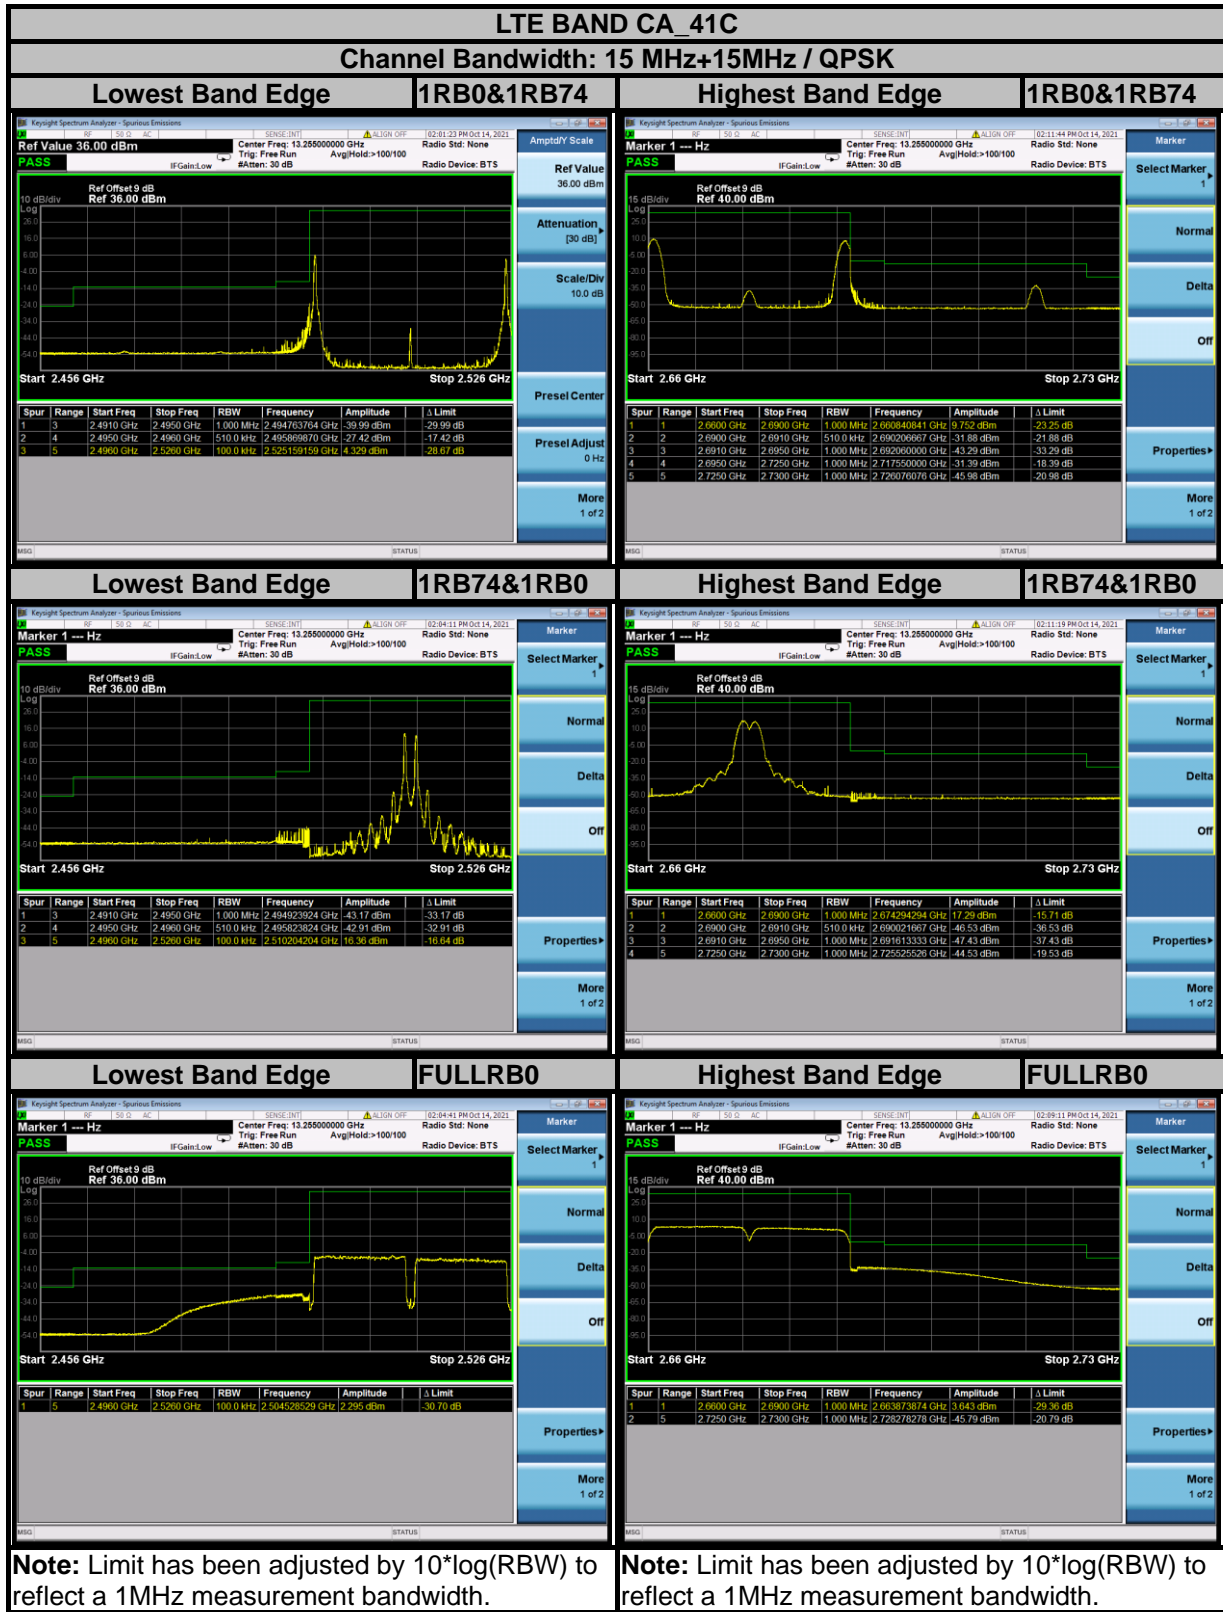

BUREAU VERITAS

Test Report No.: W7L-P21110009RF17

BUREAU VERITAS

Test Report No.: W7L-P21110009RF17

BUREAU VERITAS

Test Report No.: W7L-P21110009RF17

BUREAU VERITAS

Test Report No.: W7L-P21110009RF17

BUREAU VERITAS

Test Report No.: W7L-P21110009RF17

BUREAU VERITAS

Test Report No.: W7L-P21110009RF17

BUREAU VERITAS

Test Report No.: W7L-P21110009RF17