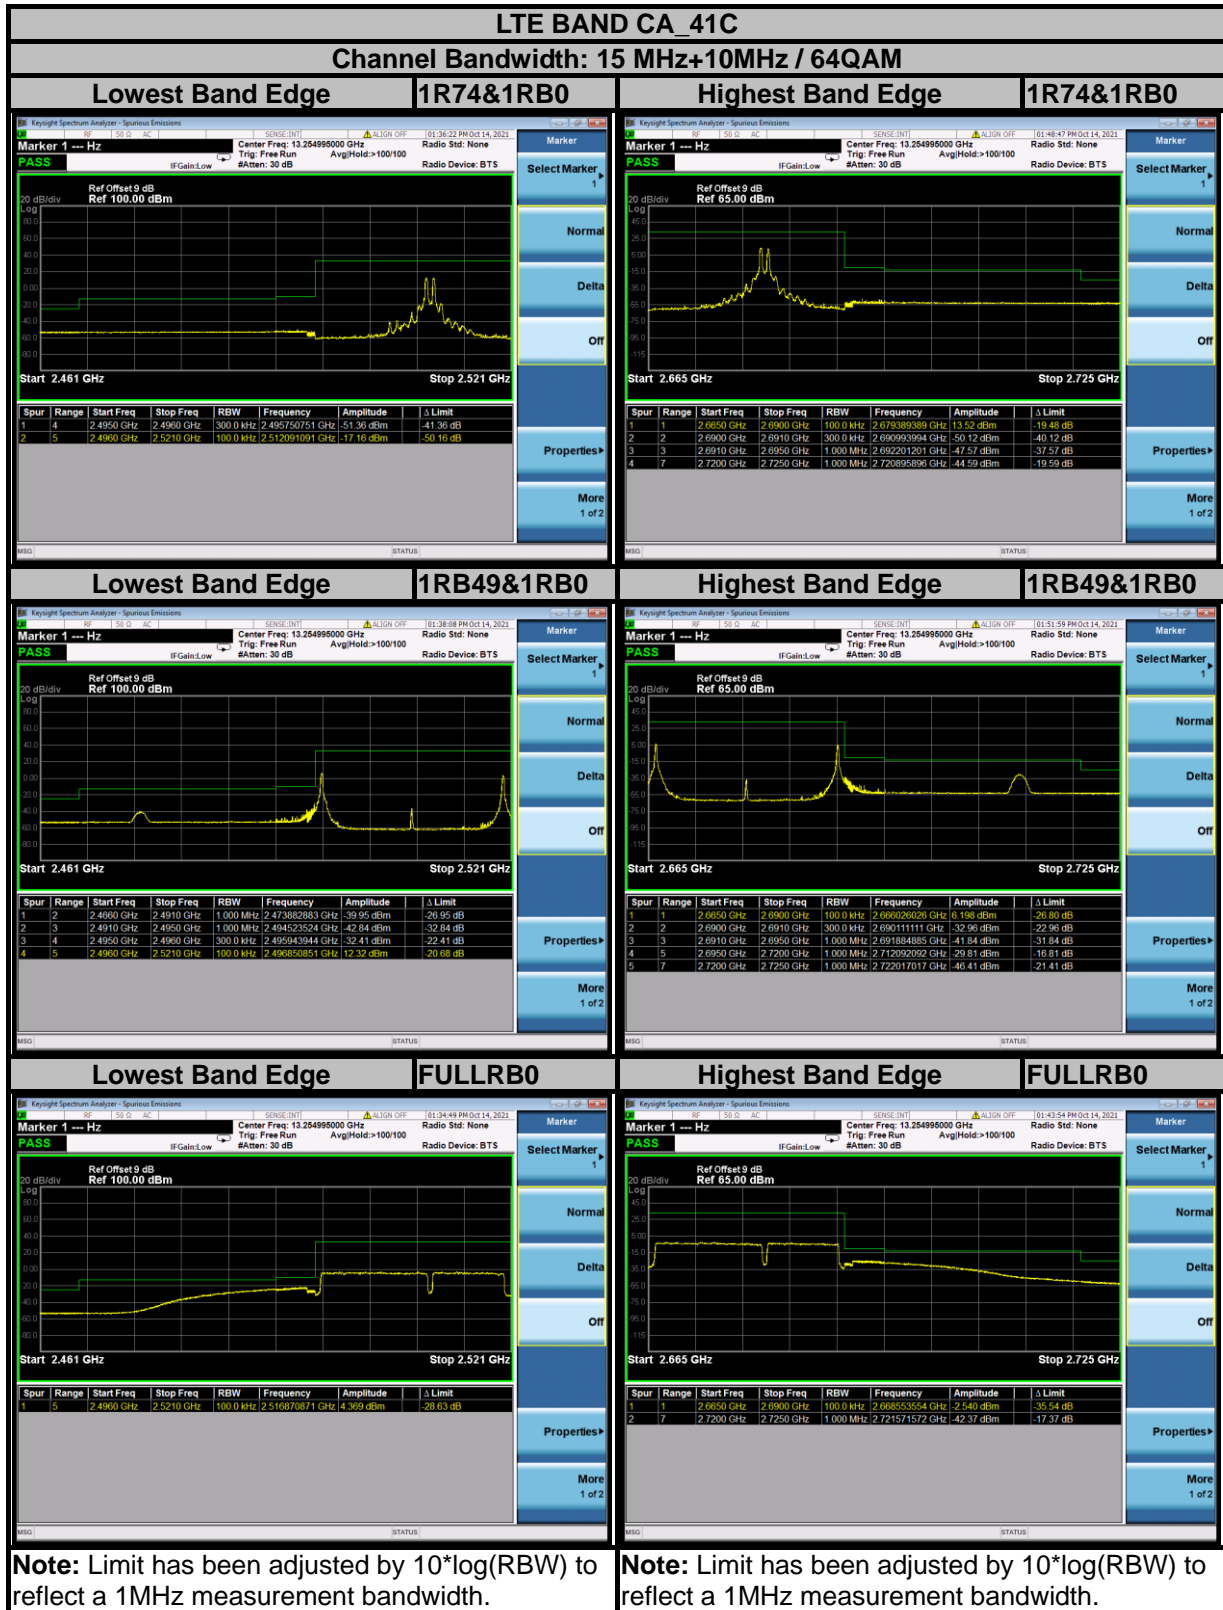

BUREAU VERITAS

Test Report No.: W7L-P21110009RF17

BUREAU VERITAS

Test Report No.: W7L-P21110009RF17

BUREAU VERITAS

Test Report No.: W7L-P21110009RF17

BUREAU VERITAS

Test Report No.: W7L-P21110009RF17

BUREAU VERITAS

Test Report No.: W7L-P21110009RF17

BUREAU VERITAS

Test Report No.: W7L-P21110009RF17

BUREAU VERITAS

Test Report No.: W7L-P21110009RF17