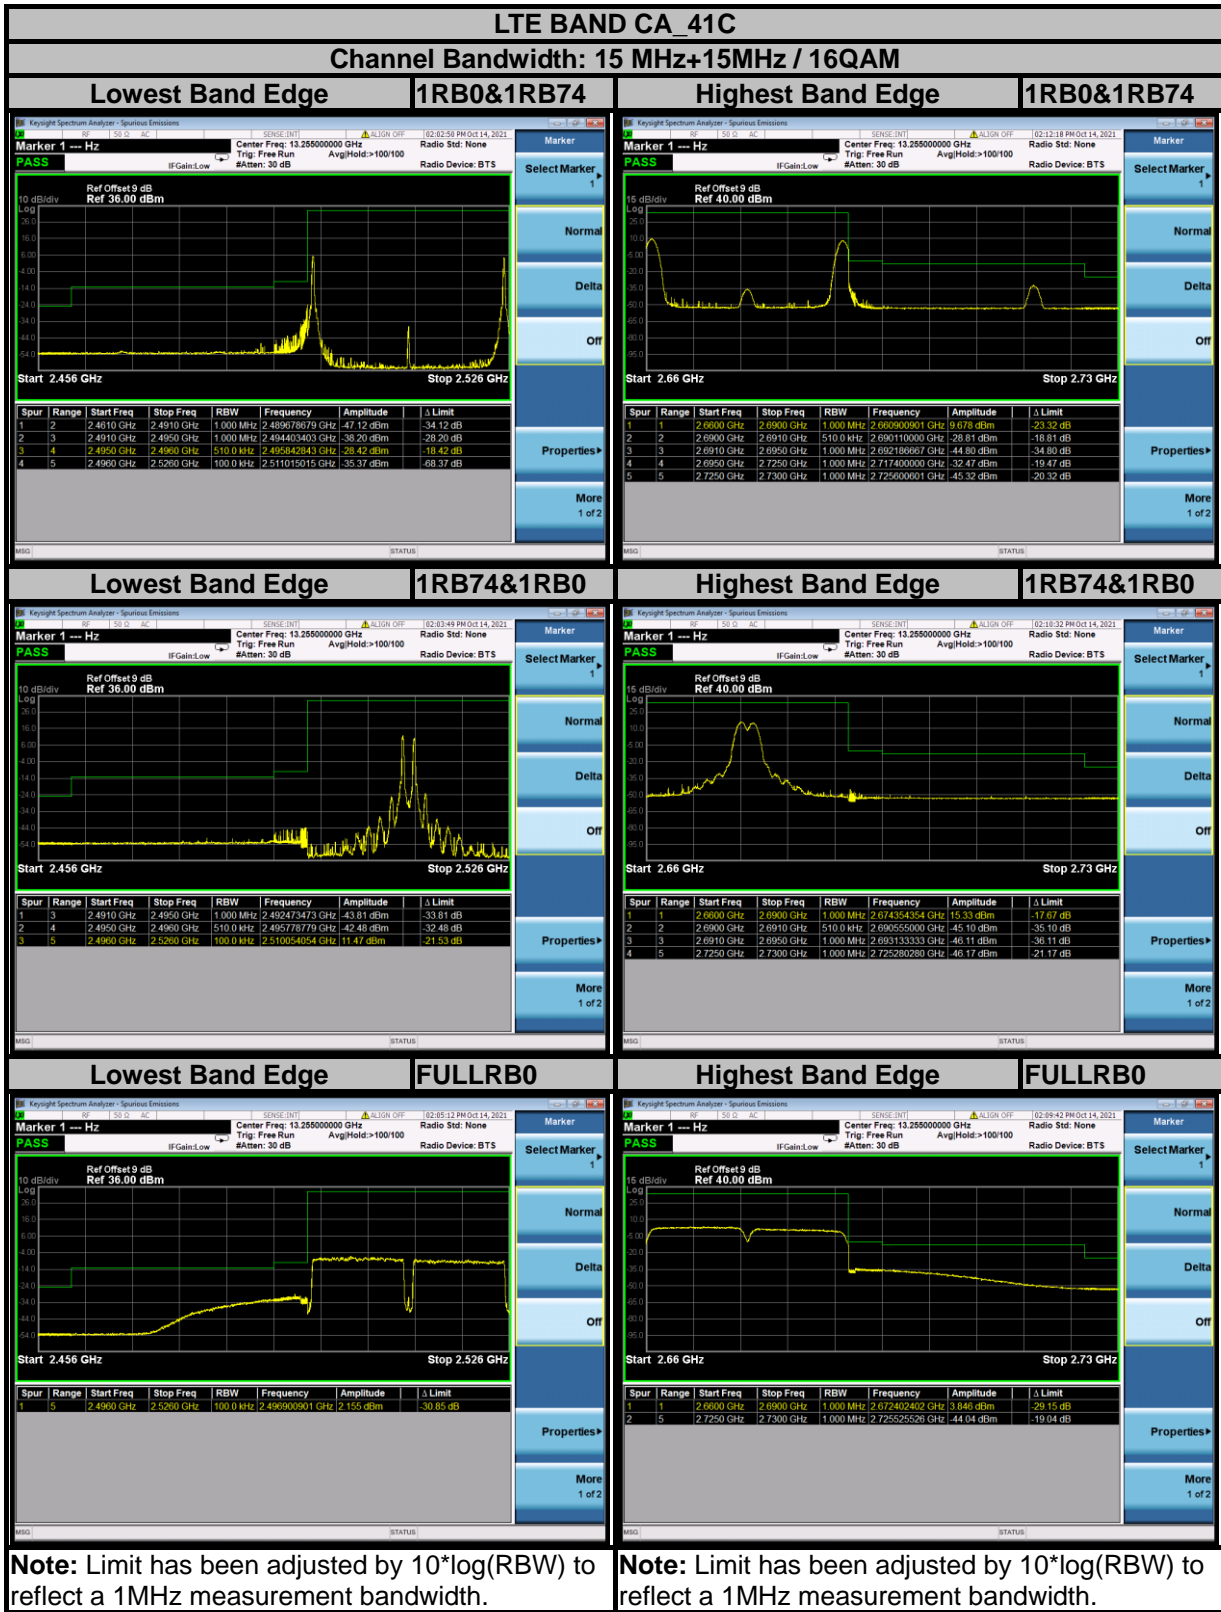

BUREAU VERITAS

Test Report No.: W7L-P21110009RF17

BUREAU VERITAS

Test Report No.: W7L-P21110009RF17

BUREAU VERITAS

Test Report No.: W7L-P21110009RF17

BUREAU VERITAS

Test Report No.: W7L-P21110009RF17

BUREAU VERITAS

Test Report No.: W7L-P21110009RF17

BUREAU VERITAS

Test Report No.: W7L-P21110009RF17

BUREAU VERITAS

Test Report No.: W7L-P21110009RF17