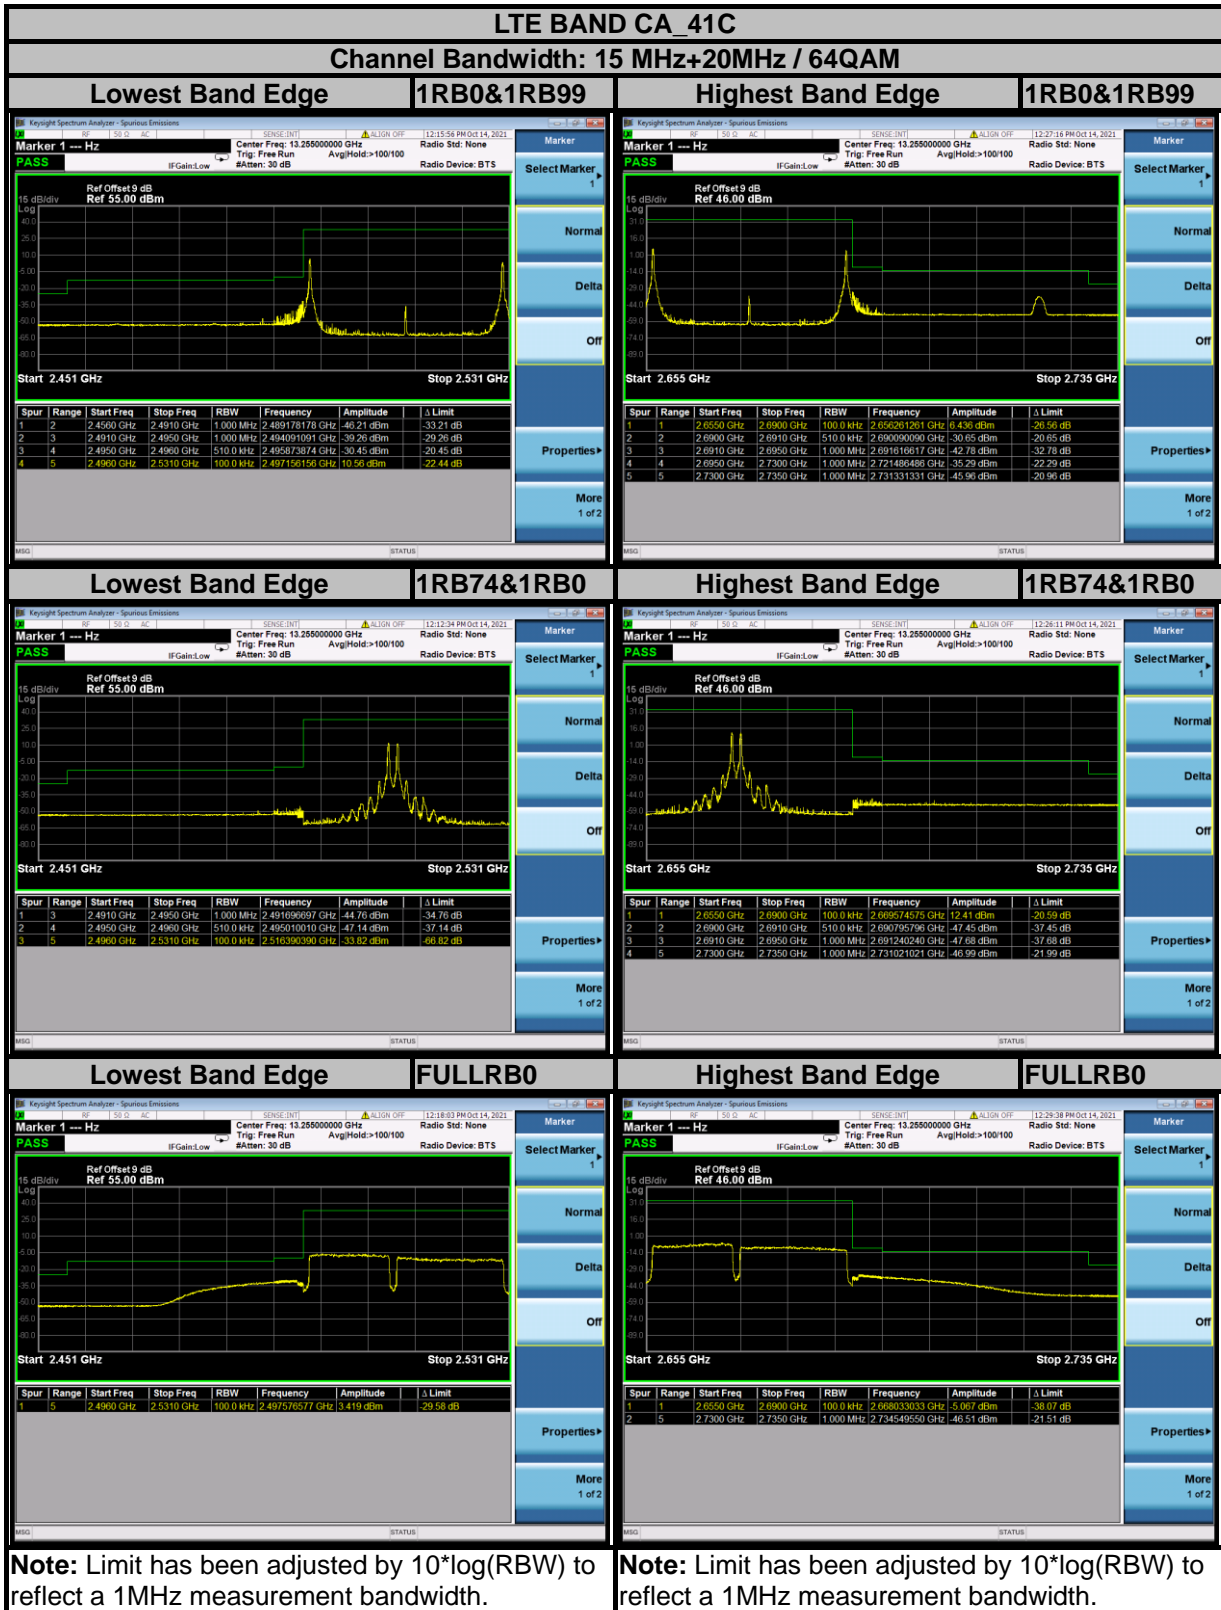

BUREAU VERITAS

Test Report No.: W7L-P21110009RF17

BUREAU VERITAS

Test Report No.: W7L-P21110009RF17

BUREAU VERITAS

Test Report No.: W7L-P21110009RF17