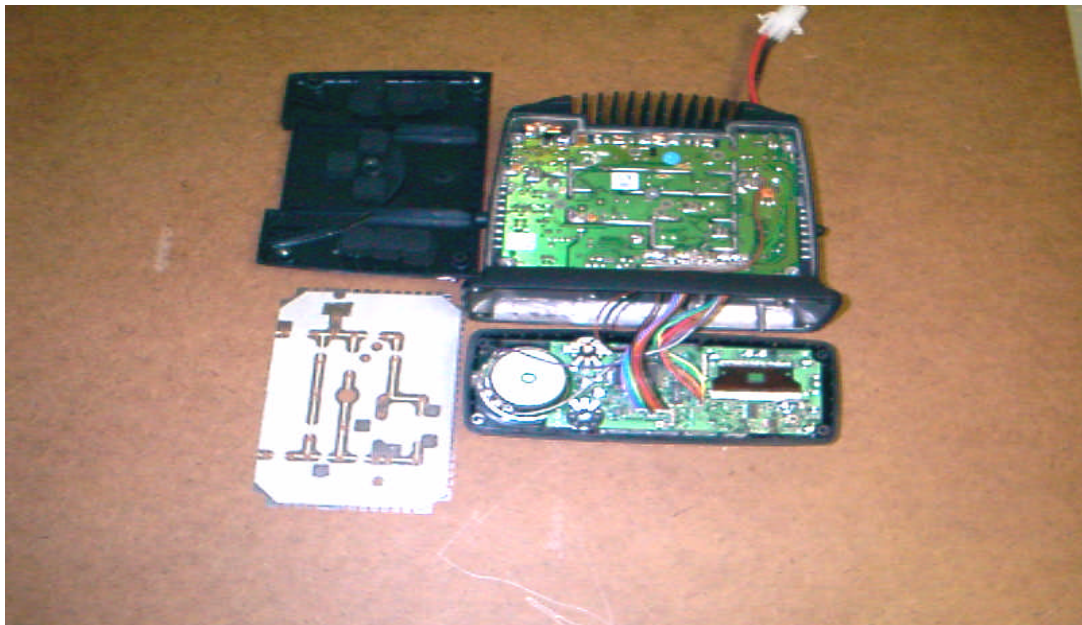

Simrad Navico Ltd
Test Report to EN 300-828

PHOTOGRAPH 10 General view of RD62 radiotelephone

PHOTOGRAPH 11 Rear view of RD62 radiotelephone

Simrad Navico Ltd
Test Report to EN 300-828

PHOTOGRAPH 12 RD62 showing the Rx/Tx & front panel sections

PHOTOGRAPH 13 Internal view of the Rx/Tx transceiver, front panel, screen & lid sections

Simrad Navico Ltd
Test Report to EN 300-828

PHOTOGRAPH 14 General view of ptt connection box used during testing

PHOTOGRAPH 15 Front view of RD62 hand-microphone