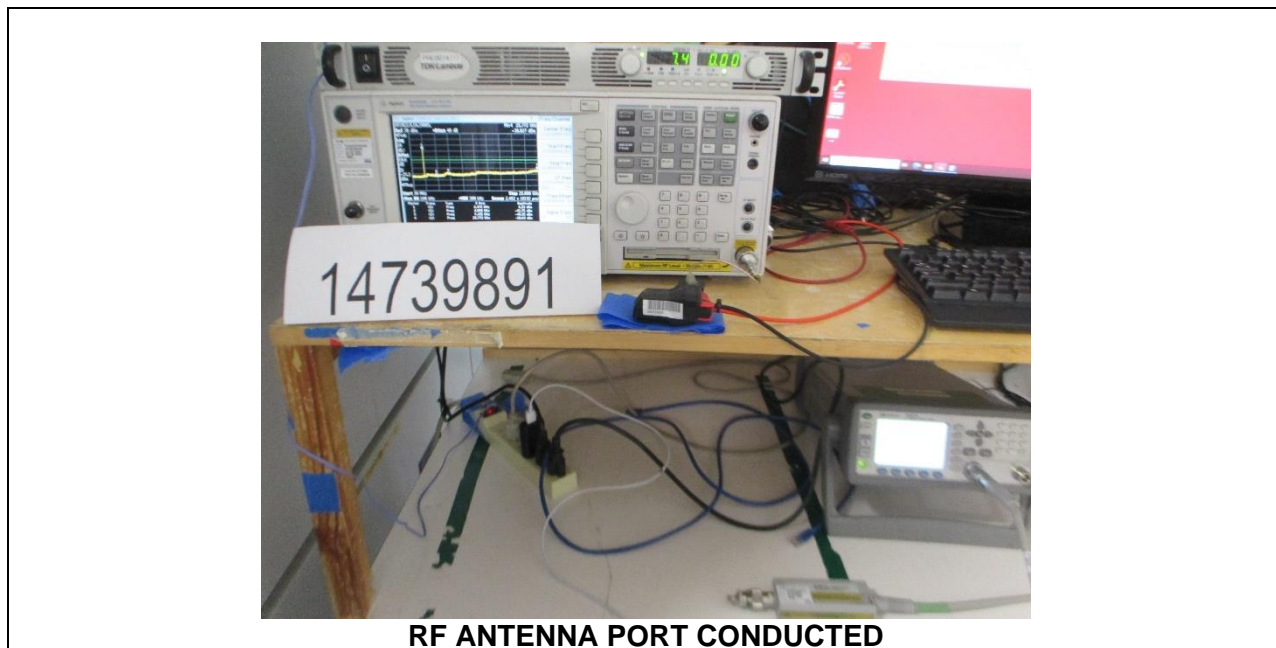

11. SETUP PHOTOS

ANTENNA PORT CONDUCTED SETUP

RADIATED RF MEASUREMENT SETUP

BELOW 30MHz (FRONT)

BELOW 30MHz (BACK)

BELOW 1GHz (FRONT)

BELOW 1GHz (BACK)

ABOVE 1GHz (FRONT)