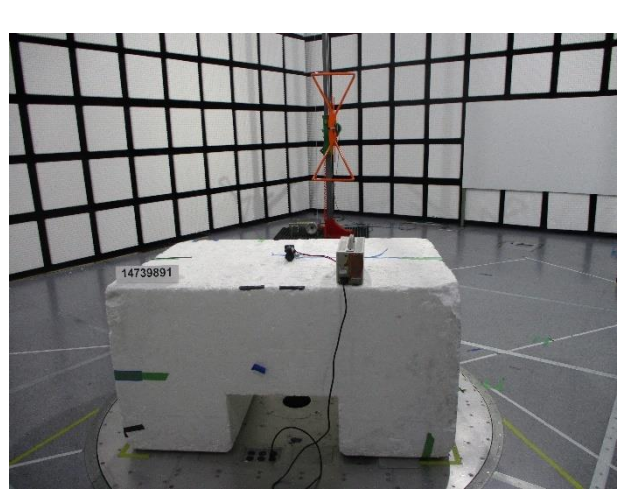

11. SETUP PHOTOS

ANTENNA PORT CONDUCTED SETUP

RADIATED RF MEASUREMENT SETUP

BELOW 30MHz (FRONT)

BELOW 30MHz (BACK)

BELOW 1GHz (FRONT)

BELOW 1GHz (BACK)

ABOVE 1GHz (FRONT)