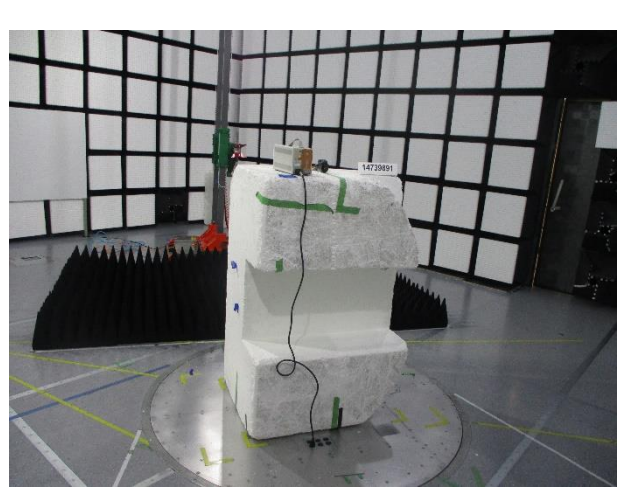

11. SETUP PHOTOS

ANTENNA PORT CONDUCTED SETUP

RADIATED RF MEASUREMENT SETUP

BELOW 30MHz (FRONT)

BELOW 30MHz (BACK)

BELOW 1GHz (FRONT)

BELOW 1GHz (BACK)

ABOVE 1GHz (FRONT)