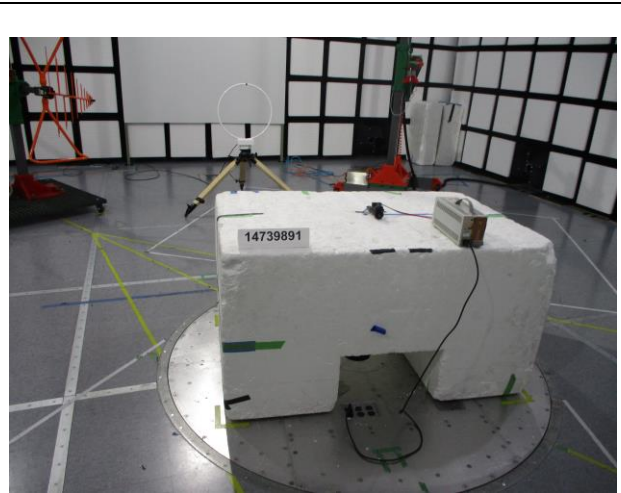

11. SETUP PHOTOS

ANTENNA PORT CONDUCTED SETUP

RADIATED RF MEASUREMENT SETUP

BELOW 30MHz (FRONT)

BELOW 30MHz (BACK)

BELOW 1GHz (FRONT)

BELOW 1GHz (BACK)

ABOVE 1GHz (FRONT)