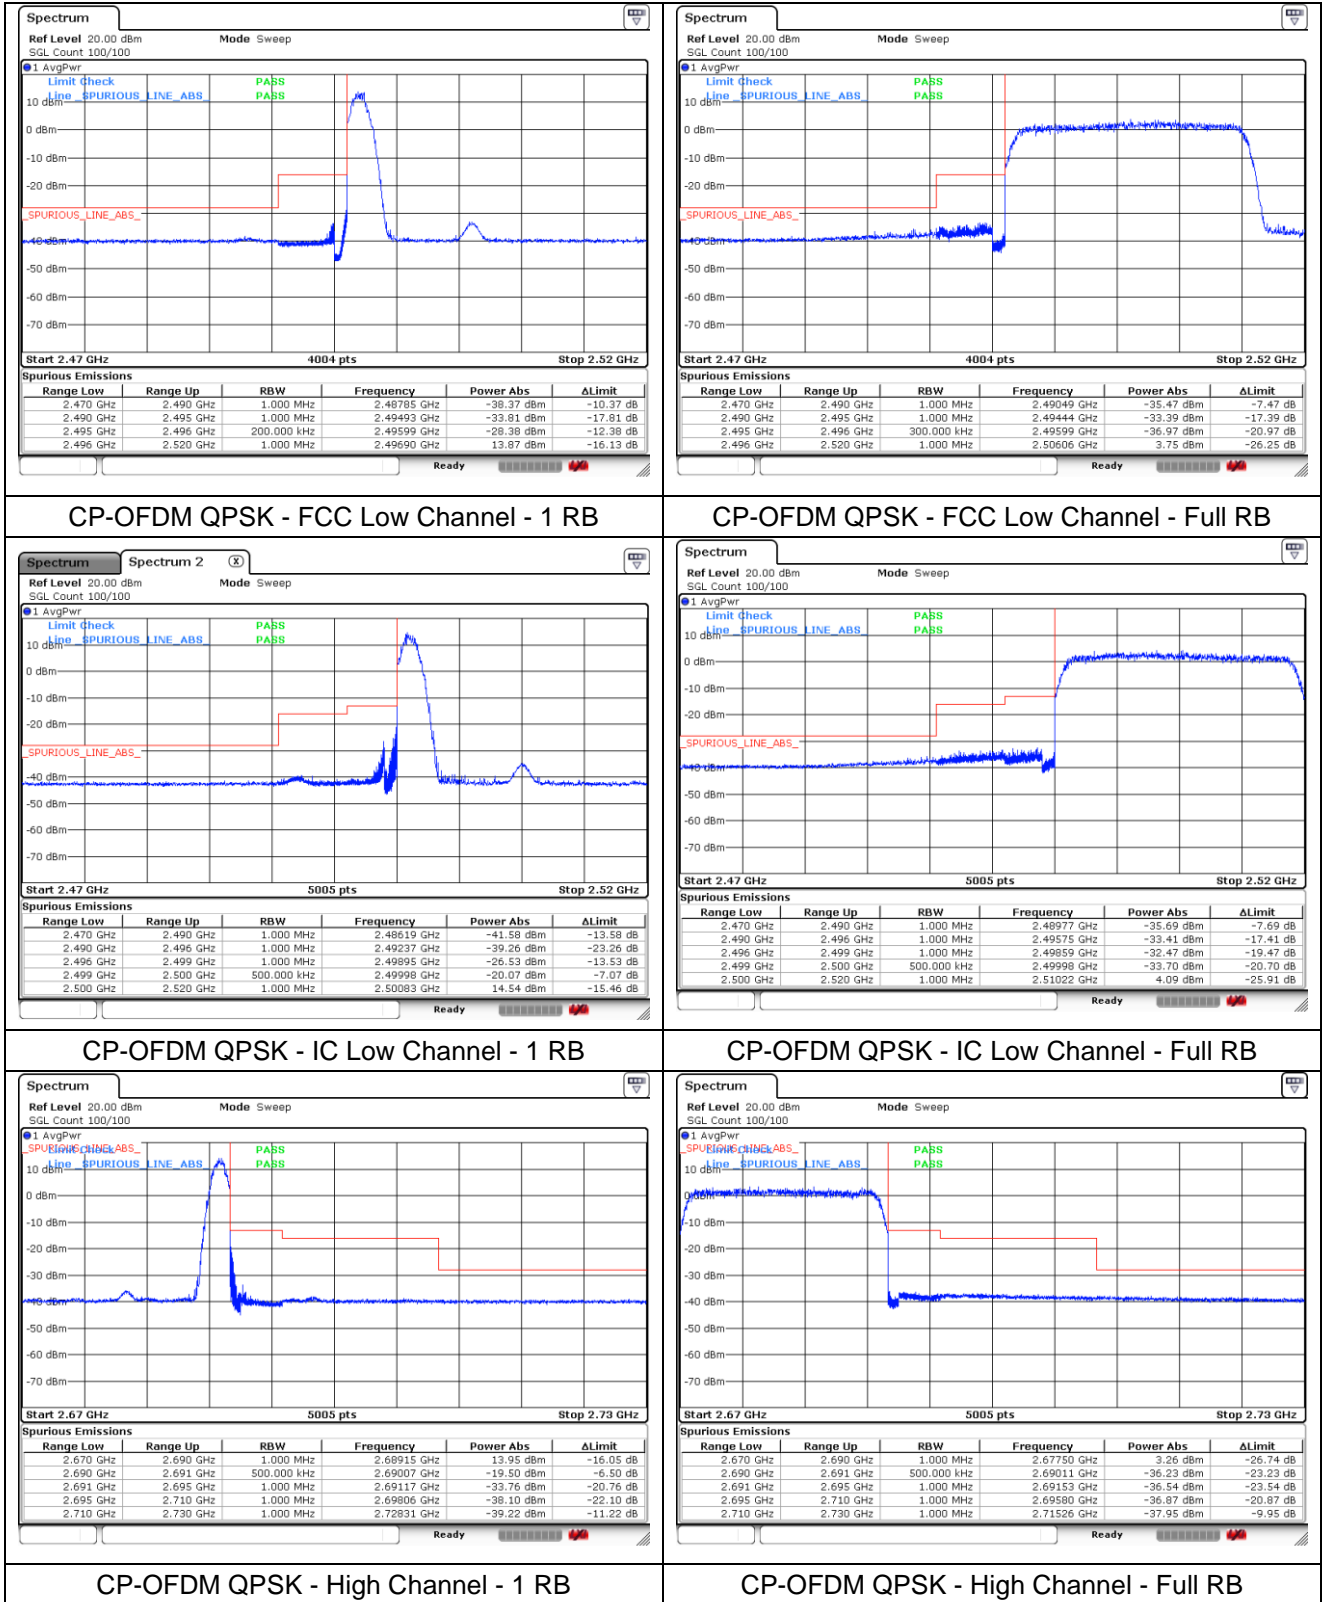

MIMO_Port 2

NR band 41 (20 MHz)