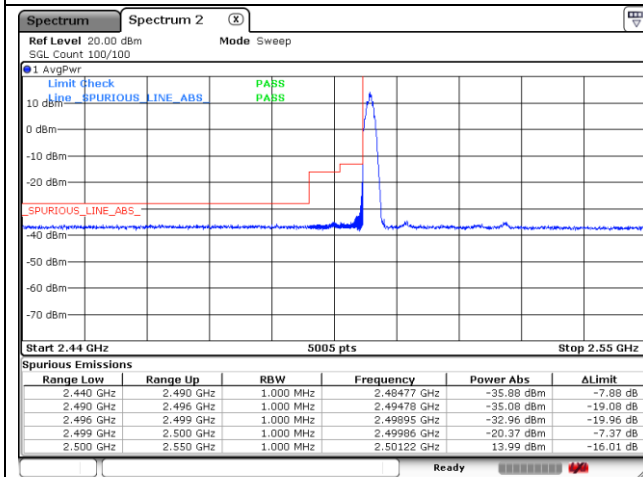

CP-OFDM 16QAM - IC Low Channel - Full RB

CP-OFDM 16QAM - High Channel - 1 RB

CP-OFDM 16QAM - High Channel - Full RB

NR band 41 (50 MHz)

CP-OFDM QPSK - FCC Low Channel - 1 RB

CP-OFDM QPSK - FCC Low Channel - Full RB