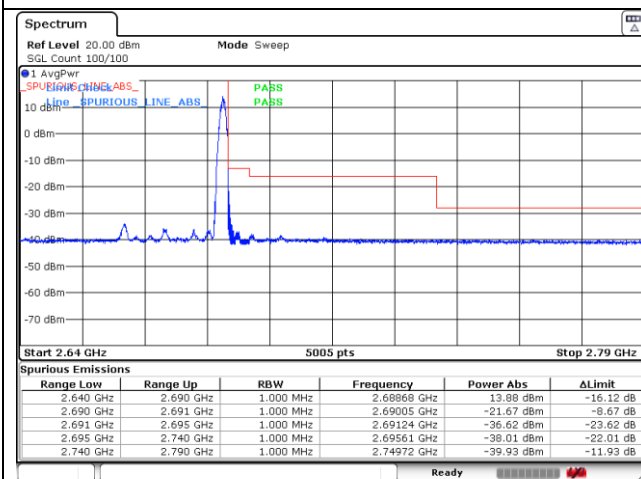

CP-OFDM 16QAM - IC Low Channel - 1 RB