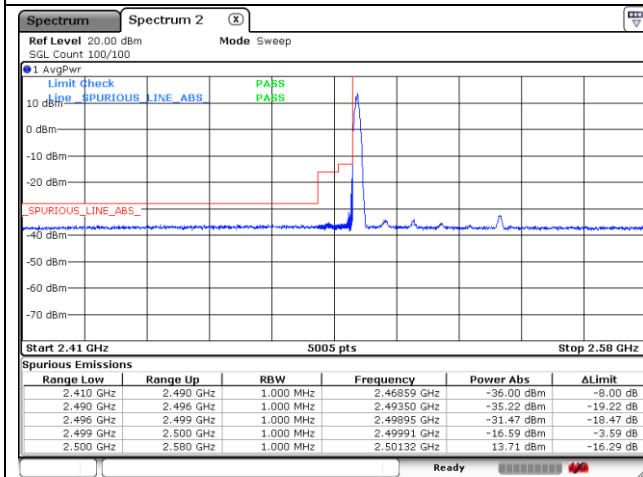

CP-OFDM 16QAM - FCC Low Channel - 1 RB