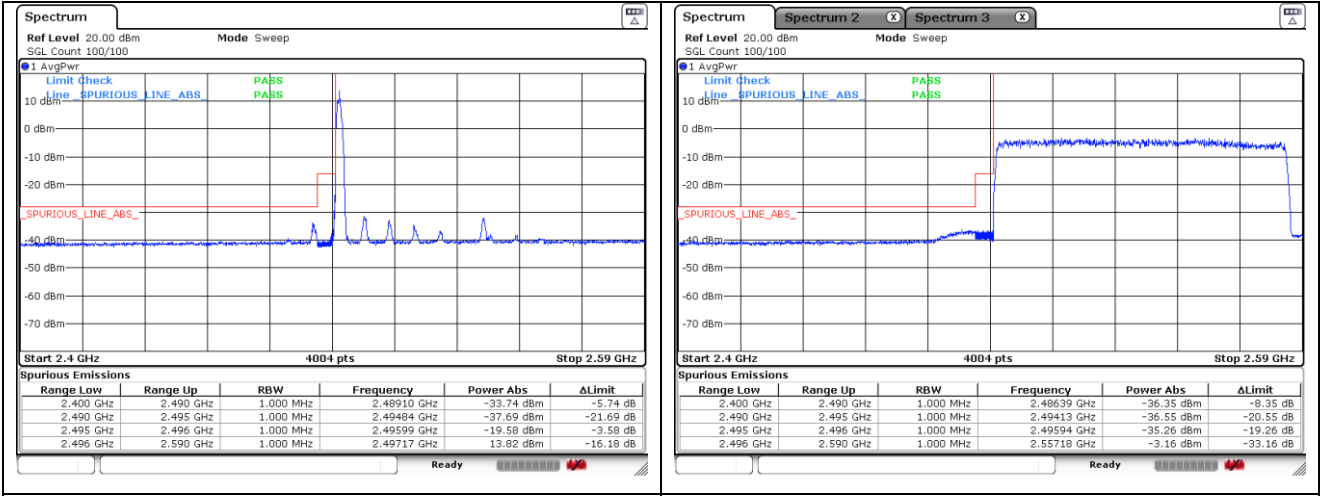

NR band 41 (90 MHz)