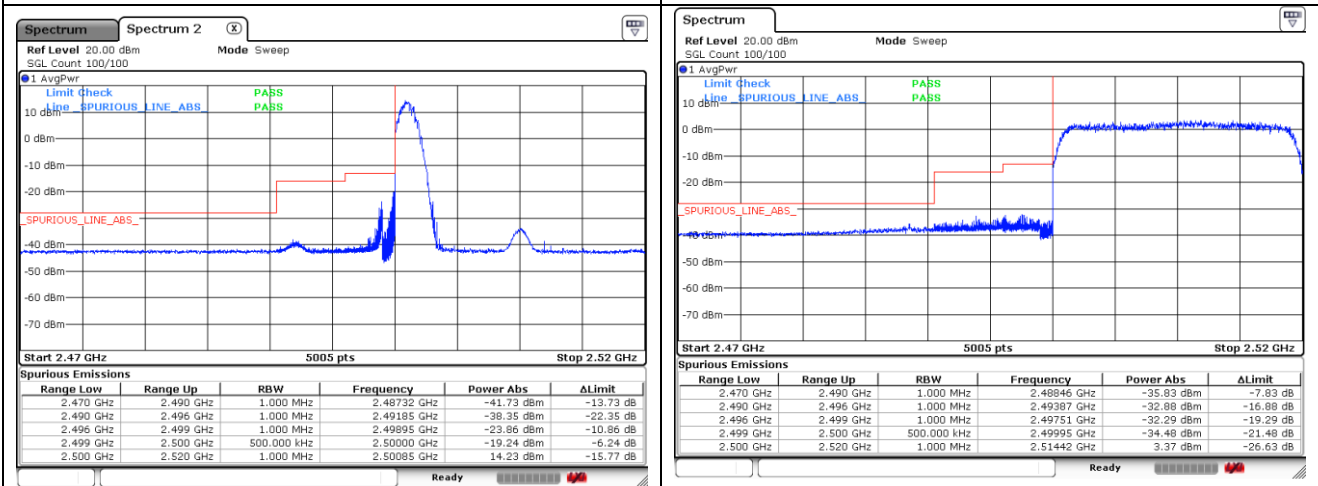

CP-OFDM 16QAM - High Channel - Full RB

MIMO_Port 2

NR band 41 (20 MHz)

NR band 41 (20 MHz)

CP-OFDM 16QAM - FCC Low Channel - 1 RB

CP-OFDM 16QAM - FCC Low Channel - Full RB

CP-OFDM 16QAM - IC Low Channel - 1 RB