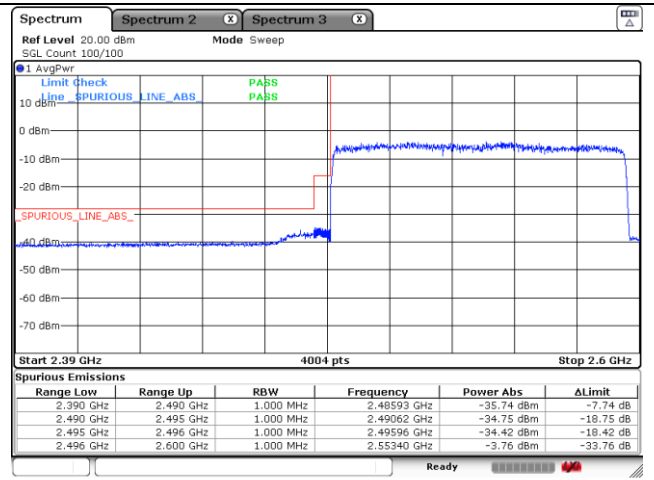

CP-OFDM 16QAM - FCC Low Channel - Full RB

CP-OFDM 16QAM - IC Low Channel - 1 RB

CP-OFDM 16QAM - IC Low Channel - Full RB

CP-OFDM 16QAM - High Channel - 1 RB

CP-OFDM 16QAM - High Channel - Full RB

NR band 41 (100 MHz)