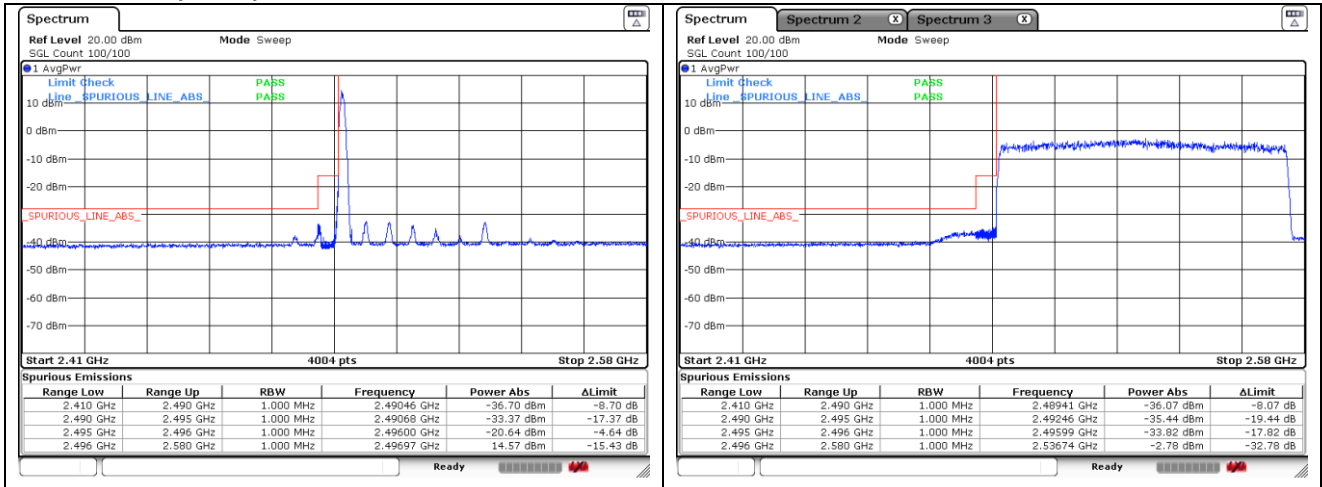

NR band 41 (80 MHz)