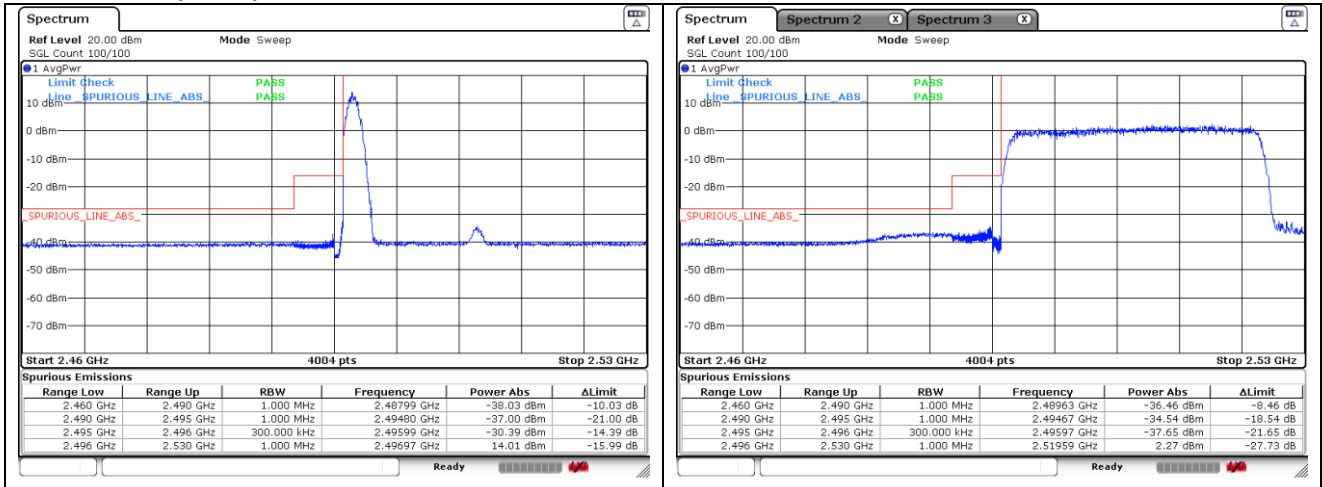

NR band 41 (30 MHz)

CP-OFDM 16QAM - FCC Low Channel - 1 RB

CP-OFDM 16QAM - FCC Low Channel - Full RB

CP-OFDM 16QAM - IC Low Channel - 1 RB

CP-OFDM 16QAM - IC Low Channel - Full RB

CP-OFDM 16QAM - High Channel - 1 RB