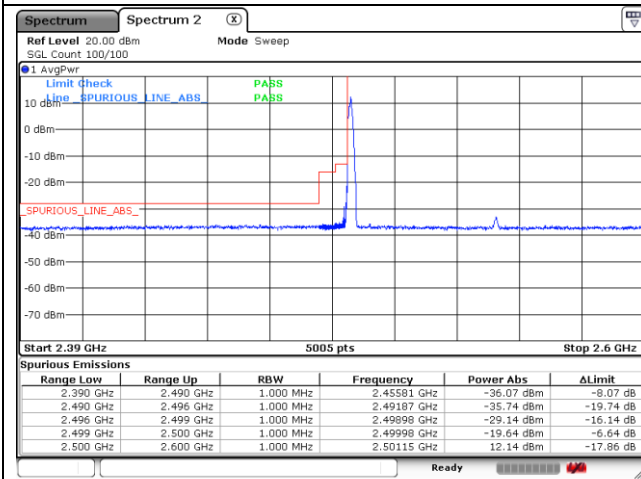

CP-OFDM QPSK - FCC Low Channel - 1 RB