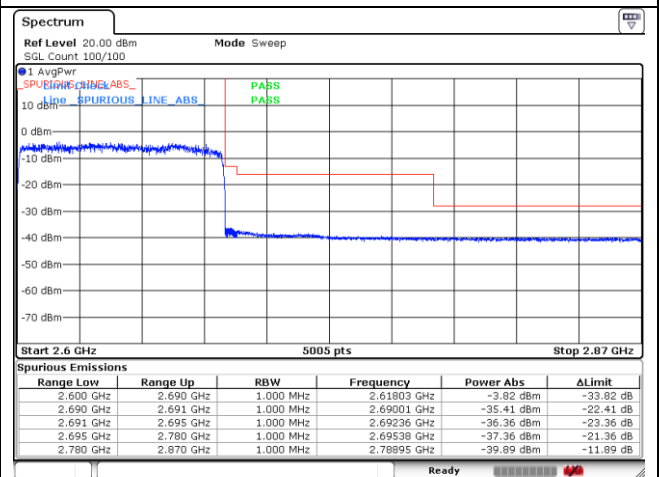

CP-OFDM 16QAM - IC Low Channel - Full RB

CP-OFDM 16QAM - High Channel - 1 RB

CP-OFDM 16QAM - High Channel - Full RB