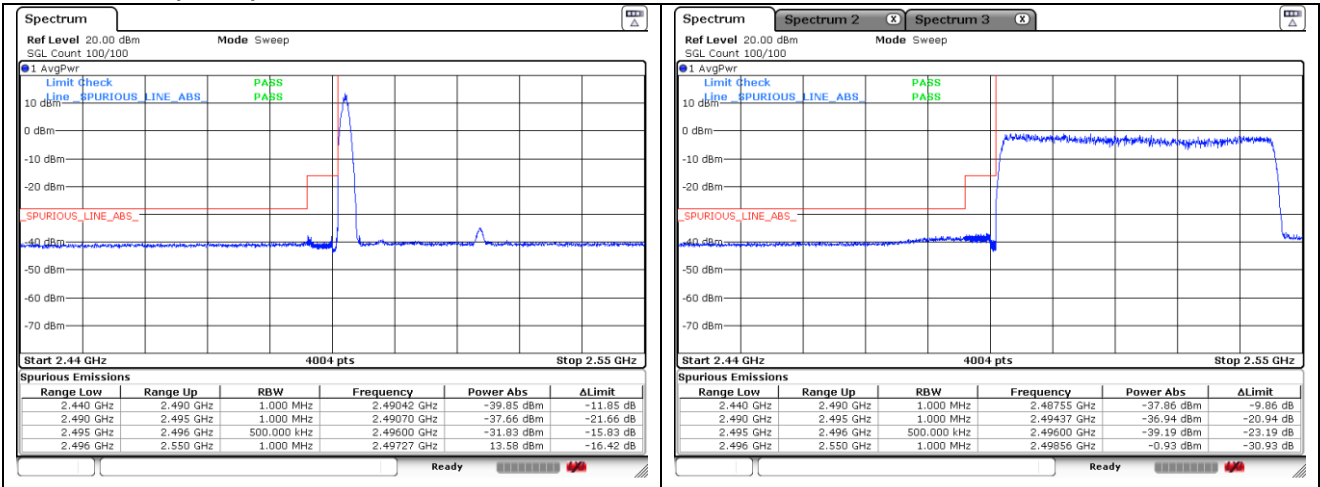

CP-OFDM QPSK - IC Low Channel - 1 RB

CP-OFDM QPSK - IC Low Channel - Full RB

CP-OFDM QPSK - High Channel - 1 RB

CP-OFDM QPSK - High Channel - Full RB

NR band 41 (50 MHz)

CP-OFDM 16QAM - FCC Low Channel - 1 RB