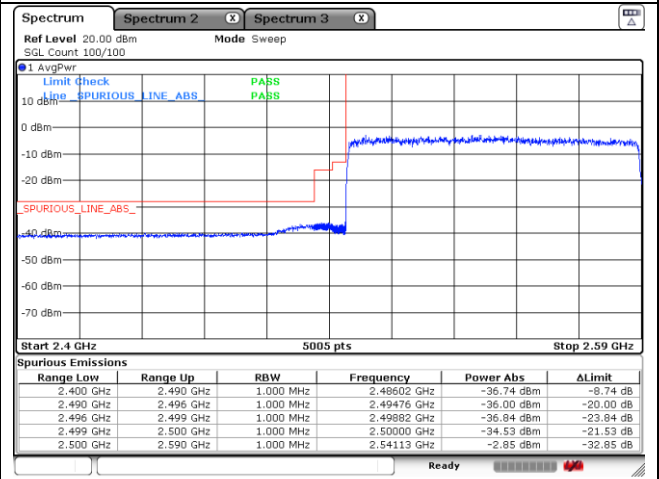

CP-OFDM 16QAM - IC Low Channel - Full RB

CP-OFDM 16QAM - High Channel - 1 RB

CP-OFDM 16QAM - High Channel - Full RB

NR band 41 (90 MHz)

CP-OFDM QPSK - FCC Low Channel - 1 RB

CP-OFDM QPSK - FCC Low Channel - Full RB