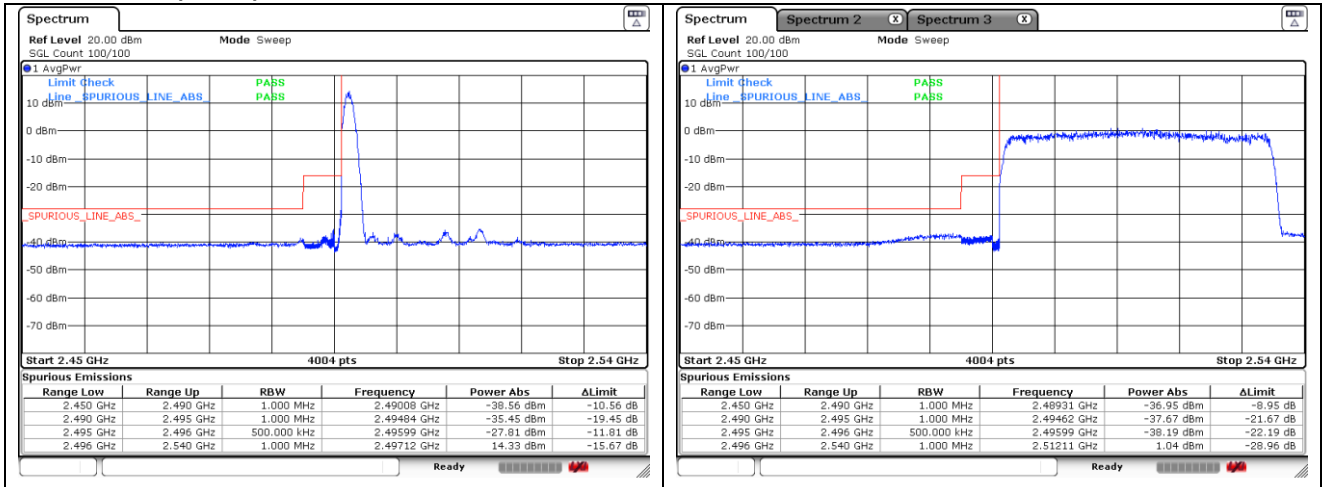

NR band 41 (40 MHz)