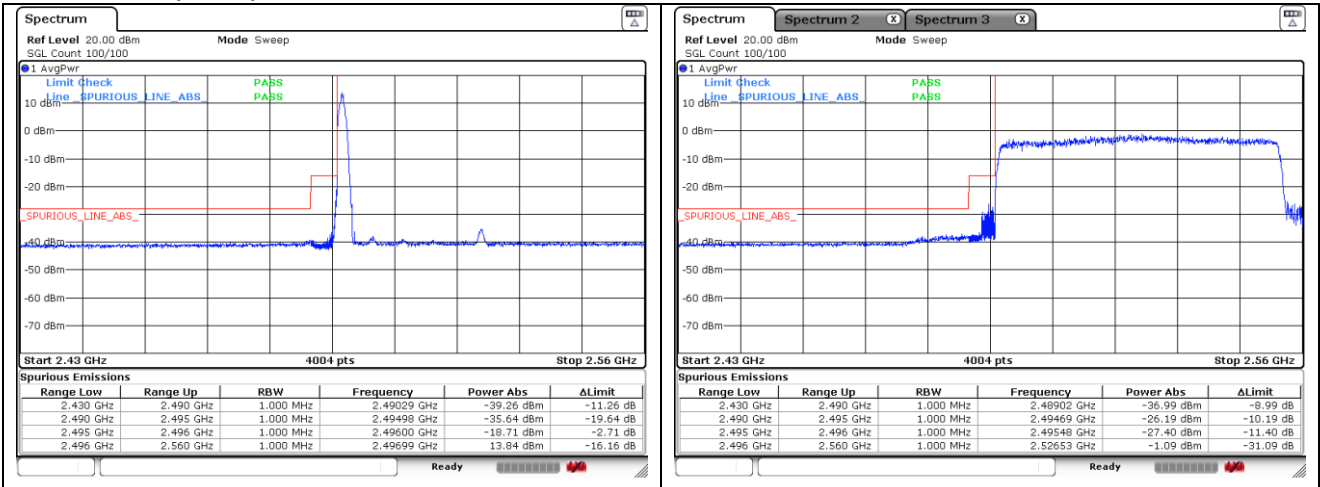

CP-OFDM 16QAM - FCC Low Channel - Full RB

CP-OFDM 16QAM - IC Low Channel - 1 RB

CP-OFDM 16QAM - IC Low Channel - Full RB

CP-OFDM 16QAM - High Channel - 1 RB

CP-OFDM 16QAM - High Channel - Full RB

NR band 41 (60 MHz)