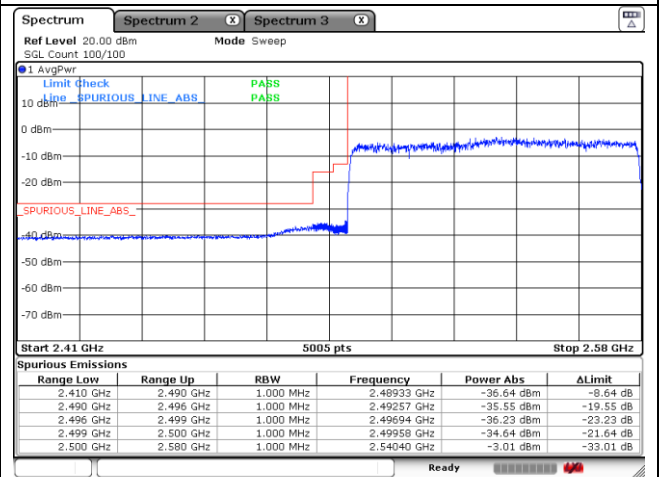

CP-OFDM QPSK - High Channel - 1 RB

CP-OFDM QPSK - High Channel - Full RB

NR band 41 (80 MHz)

CP-OFDM 16QAM - FCC Low Channel - 1 RB

CP-OFDM 16QAM - FCC Low Channel - Full RB

CP-OFDM 16QAM - IC Low Channel - 1 RB