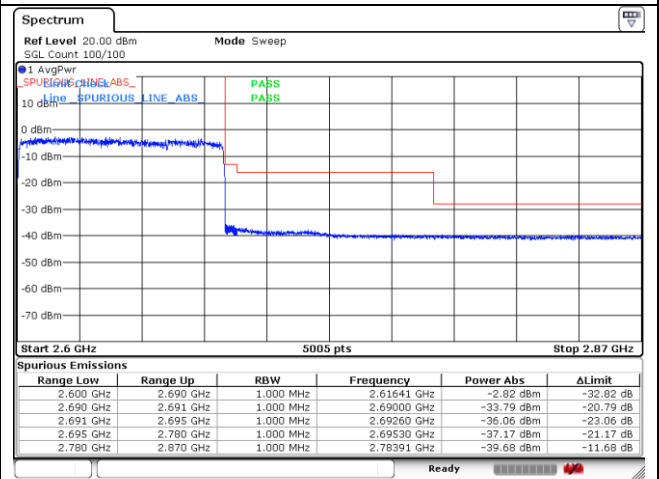

CP-OFDM QPSK - IC Low Channel - Full RB

CP-OFDM QPSK - High Channel - 1 RB

CP-OFDM QPSK - High Channel - Full RB