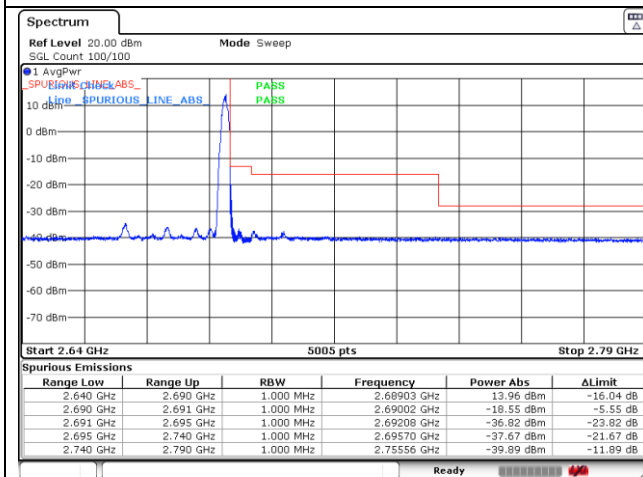

CP-OFDM QPSK - IC Low Channel - 1 RB