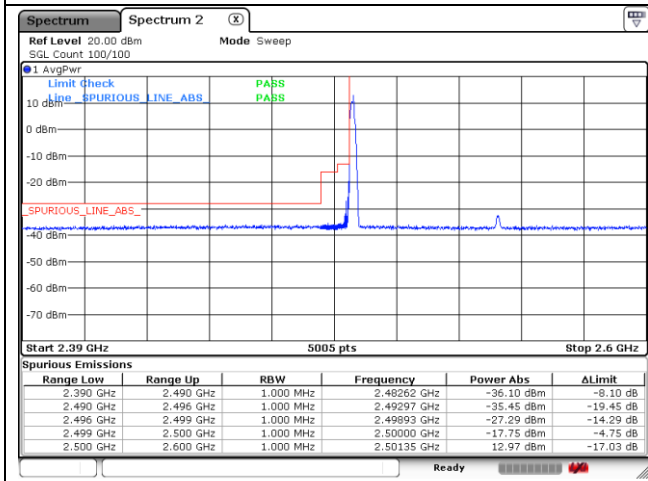

CP-OFDM 16QAM - FCC Low Channel - 1 RB