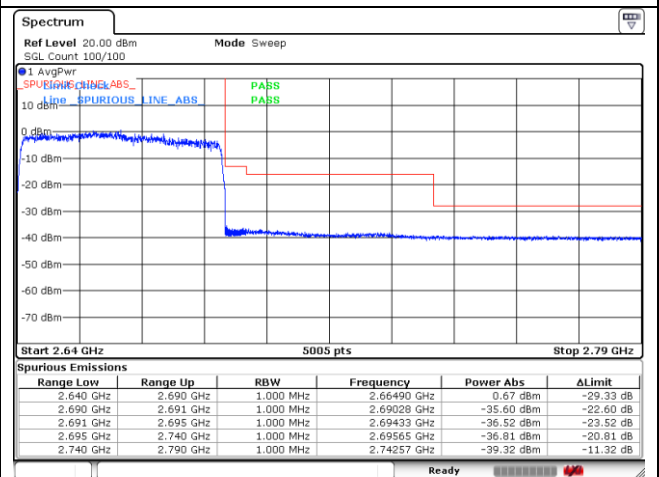

CP-OFDM QPSK - IC Low Channel - Full RB

CP-OFDM QPSK - High Channel - 1 RB

CP-OFDM QPSK - High Channel - Full RB