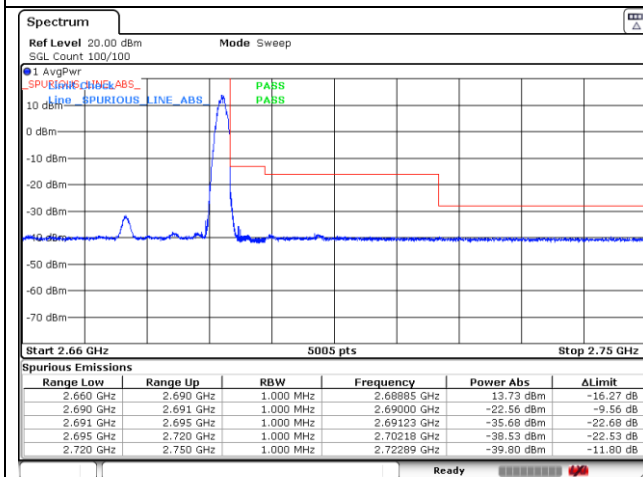

NR band 41 (30 MHz)

CP-OFDM 16QAM - FCC Low Channel - 1 RB

CP-OFDM 16QAM - FCC Low Channel - Full RB

CP-OFDM 16QAM - IC Low Channel - 1 RB

CP-OFDM 16QAM - IC Low Channel - Full RB

CP-OFDM 16QAM - High Channel - 1 RB