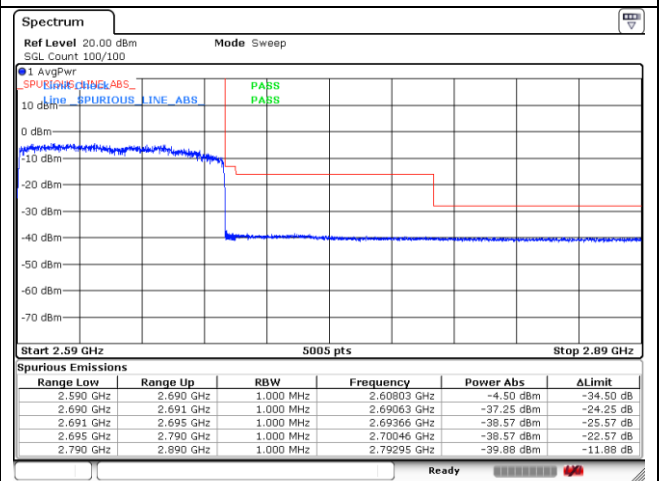

NR band 41 (100 MHz)

CP-OFDM 16QAM - FCC Low Channel - 1 RB

CP-OFDM 16QAM - FCC Low Channel - Full RB

CP-OFDM 16QAM - IC Low Channel - 1 RB

CP-OFDM 16QAM - IC Low Channel - Full RB

CP-OFDM 16QAM - High Channel - 1 RB