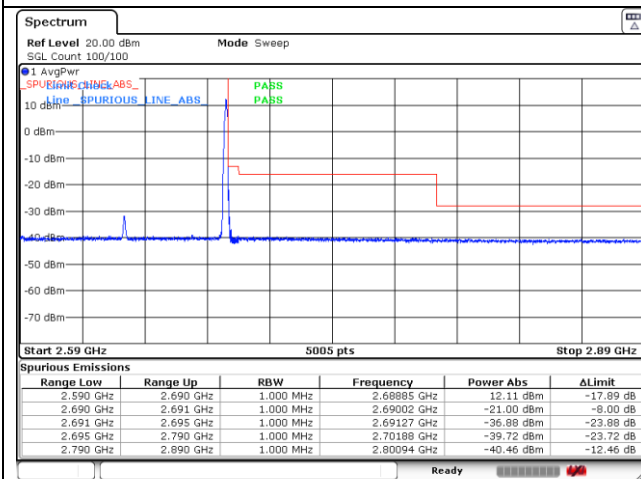

CP-OFDM QPSK - IC Low Channel - 1 RB