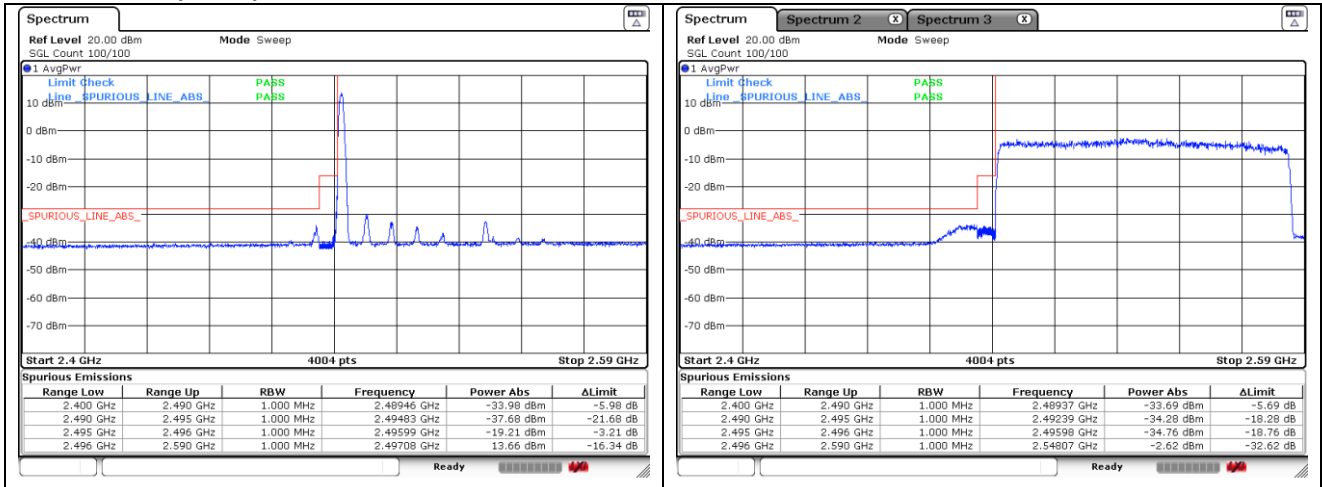

CP-OFDM QPSK - IC Low Channel - 1 RB

CP-OFDM QPSK - IC Low Channel - Full RB

CP-OFDM QPSK - High Channel - 1 RB

CP-OFDM QPSK - High Channel - Full RB

NR band 41 (90 MHz)

CP-OFDM 16QAM - FCC Low Channel - 1 RB