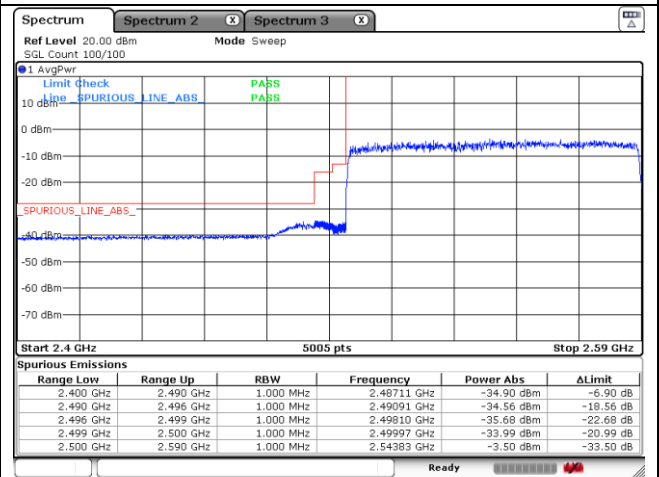

CP-OFDM 16QAM - FCC Low Channel - Full RB