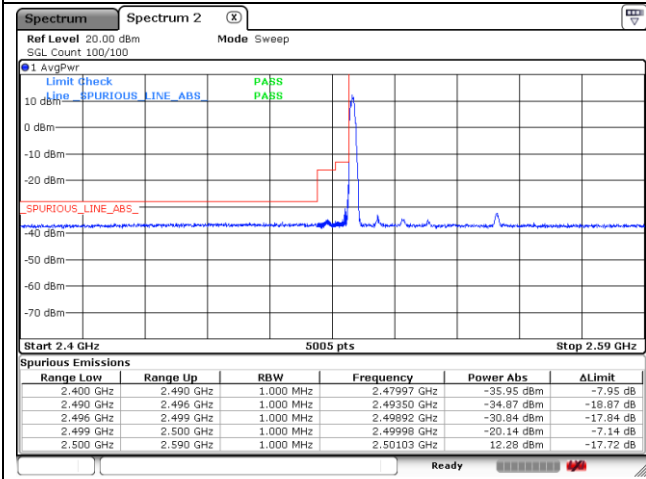

CP-OFDM 16QAM - IC Low Channel - Full RB

CP-OFDM 16QAM - High Channel - 1 RB

CP-OFDM 16QAM - High Channel - Full RB

NR band 41 (90 MHz)

CP-OFDM QPSK - FCC Low Channel - 1 RB

CP-OFDM QPSK - FCC Low Channel - Full RB