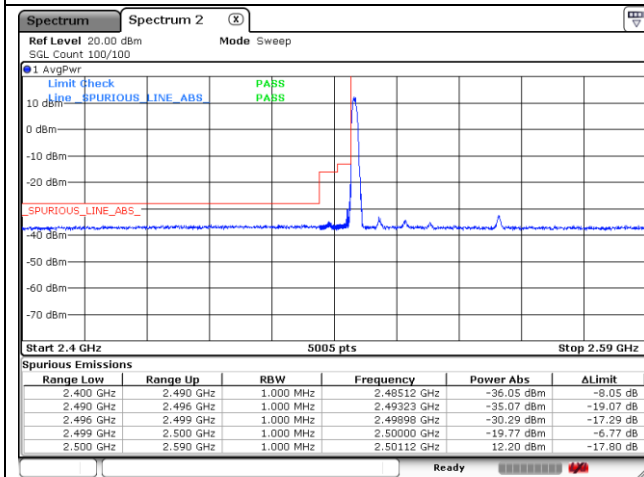

CP-OFDM QPSK - IC Low Channel - 1 RB

CP-OFDM QPSK - IC Low Channel - Full RB

CP-OFDM QPSK - High Channel - 1 RB

CP-OFDM QPSK - High Channel - Full RB

NR band 41 (90 MHz)

CP-OFDM 16QAM - FCC Low Channel - 1 RB