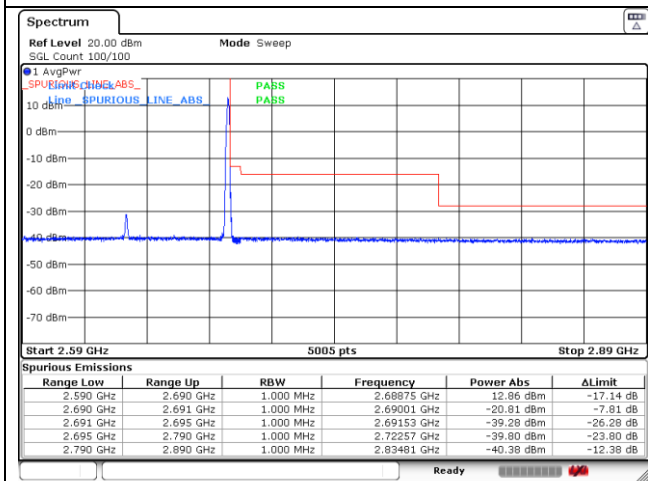

NR band 41 (100 MHz)

CP-OFDM 16QAM - FCC Low Channel - 1 RB

CP-OFDM 16QAM - FCC Low Channel - Full RB

CP-OFDM 16QAM - IC Low Channel - 1 RB

CP-OFDM 16QAM - IC Low Channel - Full RB

CP-OFDM 16QAM - High Channel - 1 RB