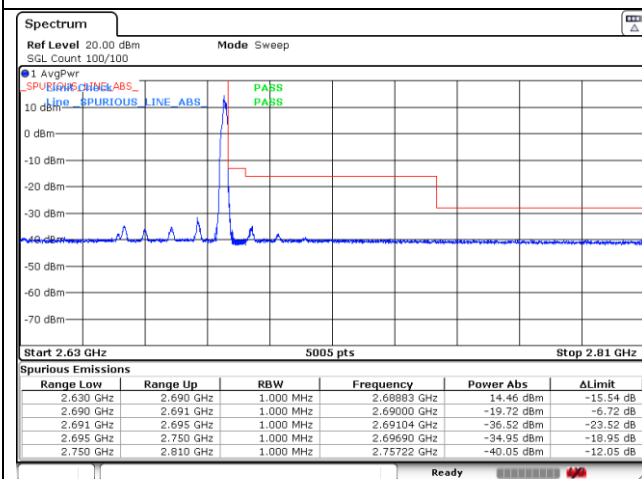

CP-OFDM QPSK - IC Low Channel - 1 RB