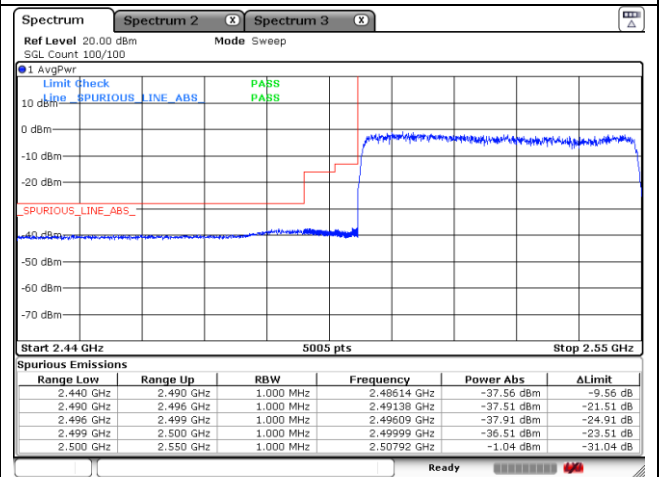

CP-OFDM 16QAM - IC Low Channel - Full RB

CP-OFDM 16QAM - High Channel - 1 RB

CP-OFDM 16QAM - High Channel - Full RB

NR band 41 (50 MHz)

CP-OFDM QPSK - FCC Low Channel - 1 RB

CP-OFDM QPSK - FCC Low Channel - Full RB