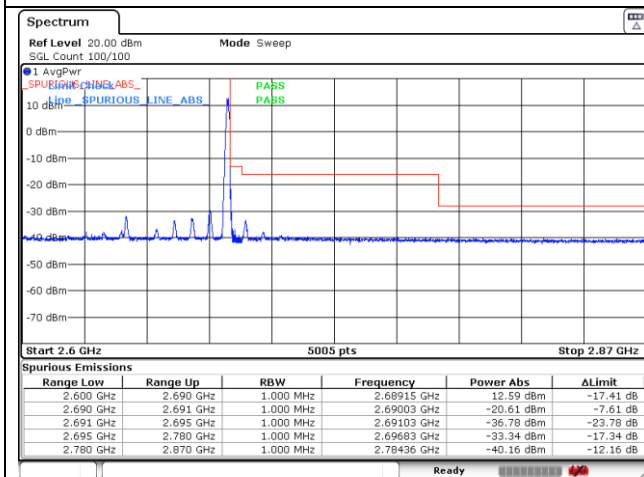

CP-OFDM 16QAM - IC Low Channel - 1 RB