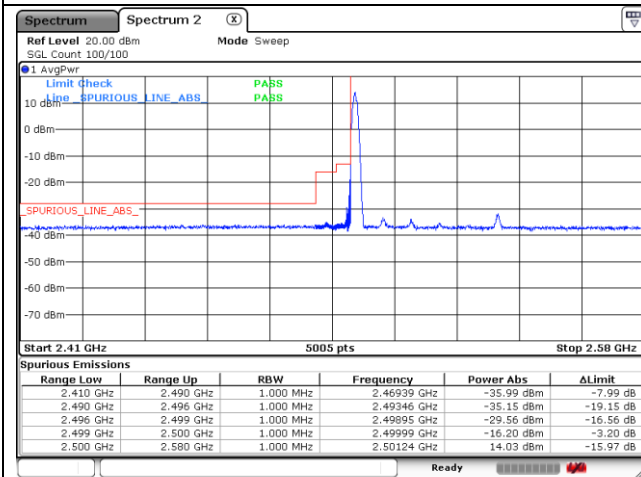

CP-OFDM QPSK - FCC Low Channel - 1 RB