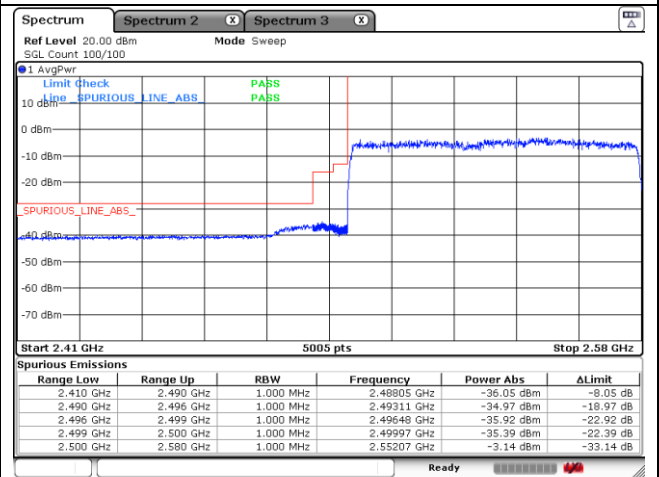

CP-OFDM 16QAM - High Channel - Full RB

NR band 41 (80 MHz)

CP-OFDM QPSK - FCC Low Channel - 1 RB

CP-OFDM QPSK - FCC Low Channel - Full RB

CP-OFDM QPSK - IC Low Channel - 1 RB

CP-OFDM QPSK - IC Low Channel - Full RB