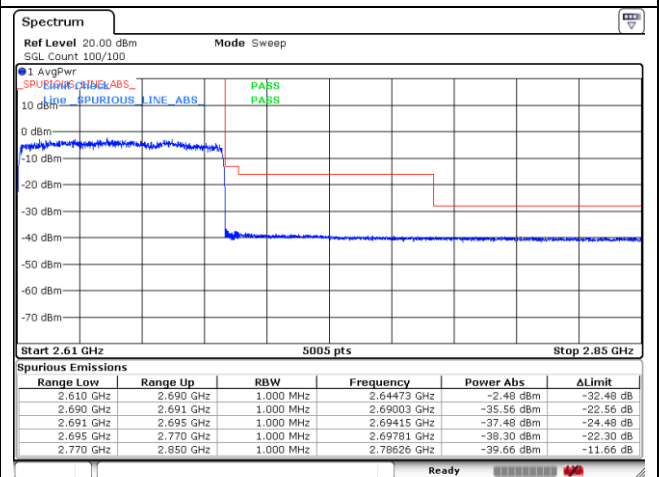

CP-OFDM 16QAM - IC Low Channel - Full RB

CP-OFDM 16QAM - High Channel - 1 RB

CP-OFDM 16QAM - High Channel - Full RB