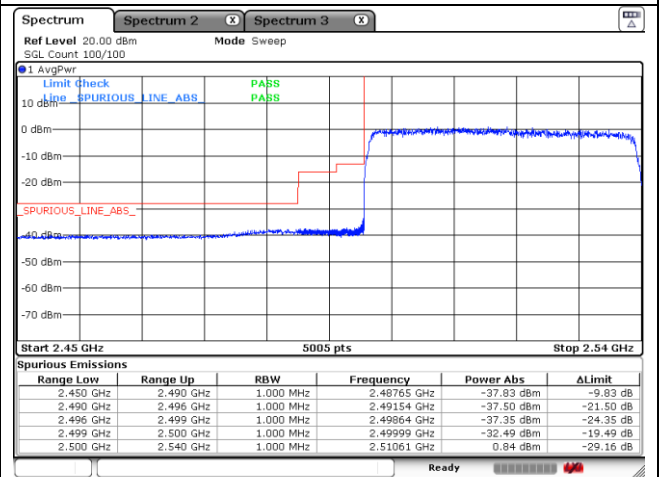

CP-OFDM 16QAM - High Channel - Full RB

NR band 41 (40 MHz)

CP-OFDM QPSK - FCC Low Channel - 1 RB

CP-OFDM QPSK - FCC Low Channel - Full RB

CP-OFDM QPSK - IC Low Channel - 1 RB

CP-OFDM QPSK - IC Low Channel - Full RB