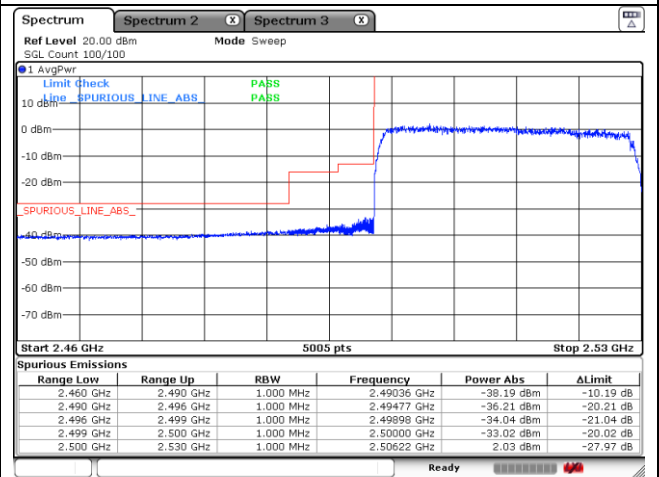

NR band 41 (30 MHz)

CP-OFDM 16QAM - FCC Low Channel - 1 RB

CP-OFDM 16QAM - FCC Low Channel - Full RB

CP-OFDM 16QAM - IC Low Channel - 1 RB

CP-OFDM 16QAM - IC Low Channel - Full RB

CP-OFDM 16QAM - High Channel - 1 RB