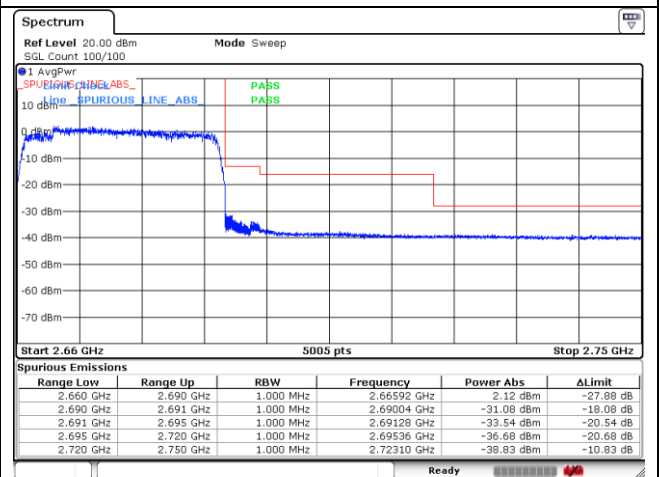

NR band 41 (30 MHz)

CP-OFDM 16QAM - FCC Low Channel - 1 RB

CP-OFDM 16QAM - FCC Low Channel - Full RB

CP-OFDM 16QAM - IC Low Channel - 1 RB

CP-OFDM 16QAM - IC Low Channel - Full RB

CP-OFDM 16QAM - High Channel - 1 RB