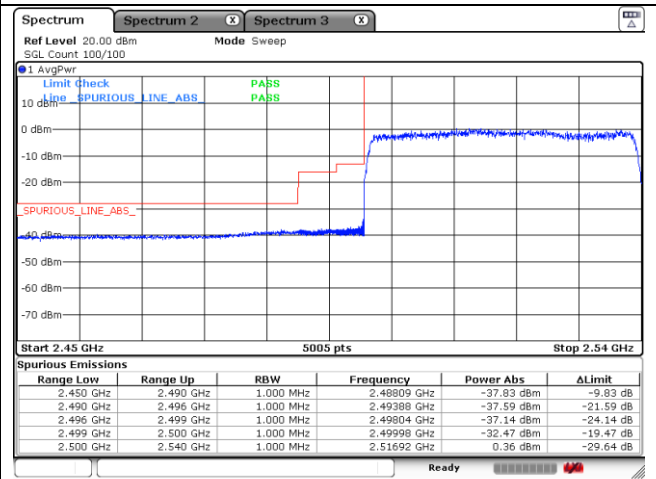

CP-OFDM QPSK - High Channel - 1 RB

CP-OFDM QPSK - High Channel - Full RB

NR band 41 (40 MHz)

CP-OFDM 16QAM - FCC Low Channel - 1 RB

CP-OFDM 16QAM - FCC Low Channel - Full RB

CP-OFDM 16QAM - IC Low Channel - 1 RB