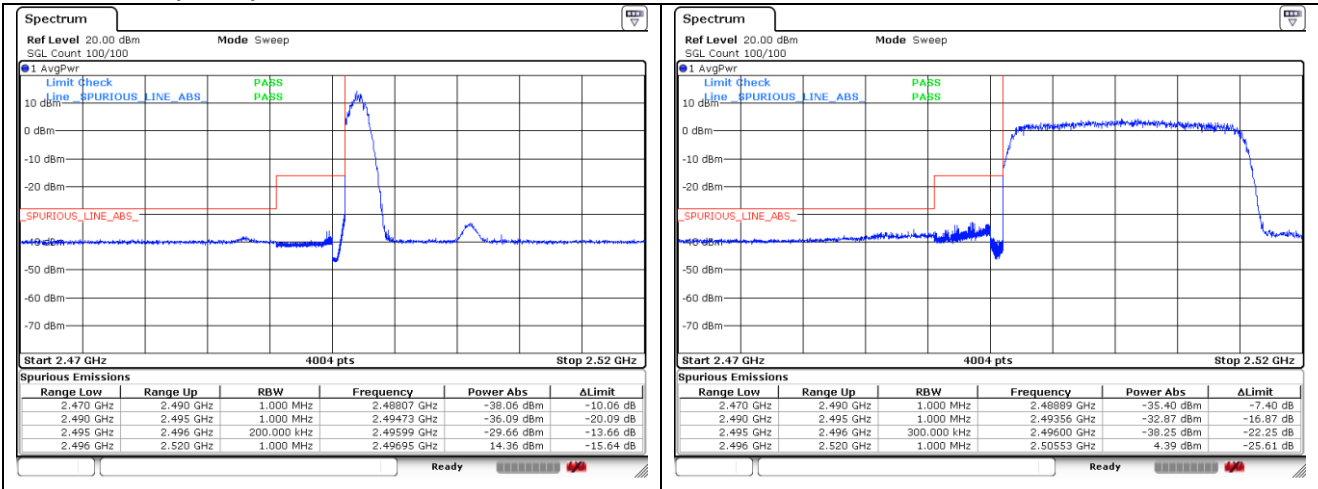

NR band 41 (20 MHz)