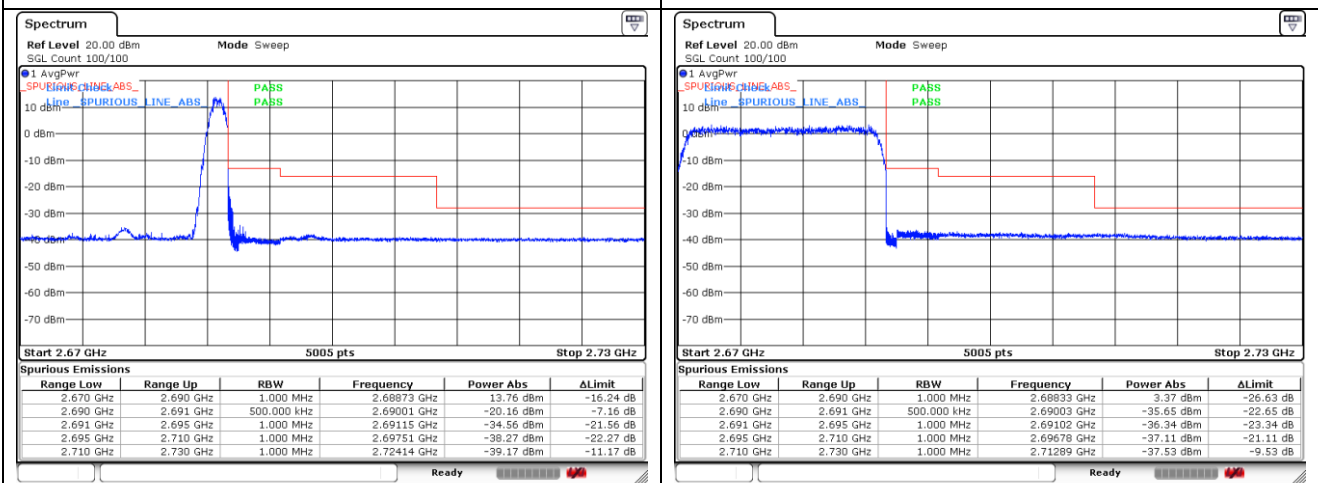

CP-OFDM 16QAM - IC Low Channel - 1 RB

CP-OFDM 16QAM - IC Low Channel - Full RB

CP-OFDM 16QAM - High Channel - 1 RB

CP-OFDM 16QAM - High Channel - Full RB