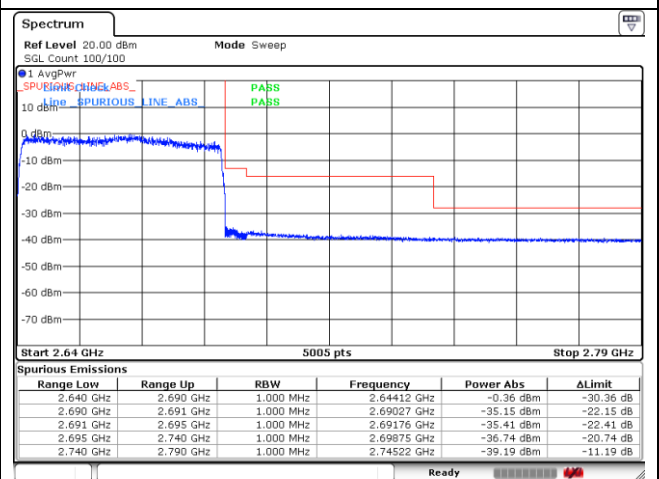

CP-OFDM QPSK - IC Low Channel - 1 RB

CP-OFDM QPSK - IC Low Channel - Full RB

CP-OFDM QPSK - High Channel - 1 RB

CP-OFDM QPSK - High Channel - Full RB

NR band 41 (50 MHz)

CP-OFDM 16QAM - FCC Low Channel - 1 RB

CP-OFDM 16QAM - FCC Low Channel - Full RB

CP-OFDM 16QAM - IC Low Channel - 1 RB

CP-OFDM 16QAM - IC Low Channel - Full RB

CP-OFDM 16QAM - High Channel - 1 RB

CP-OFDM 16QAM - High Channel - Full RB

NR band 41 (60 MHz)