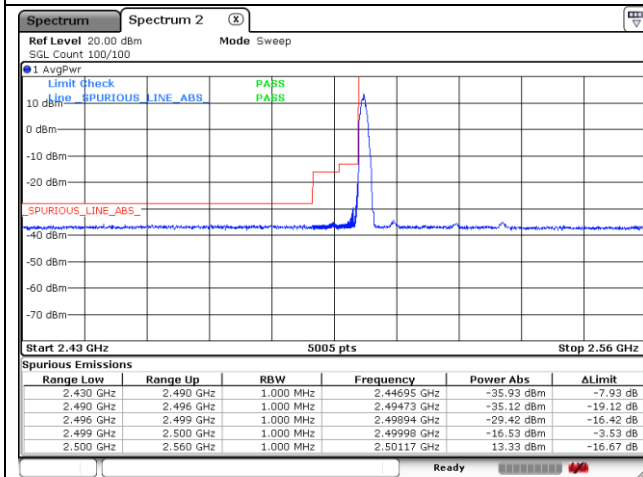

CP-OFDM 16QAM - FCC Low Channel - 1 RB