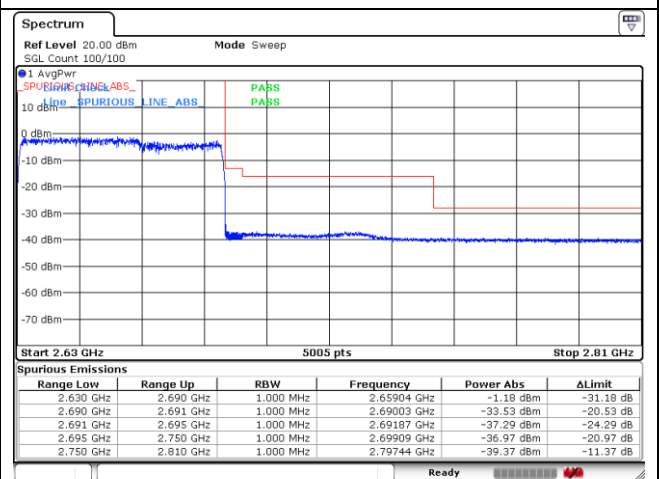

CP-OFDM QPSK - FCC Low Channel - 1 RB

CP-OFDM QPSK - FCC Low Channel - Full RB

CP-OFDM QPSK - IC Low Channel - 1 RB

CP-OFDM QPSK - IC Low Channel - Full RB

CP-OFDM QPSK - High Channel - 1 RB

CP-OFDM QPSK - High Channel - Full RB