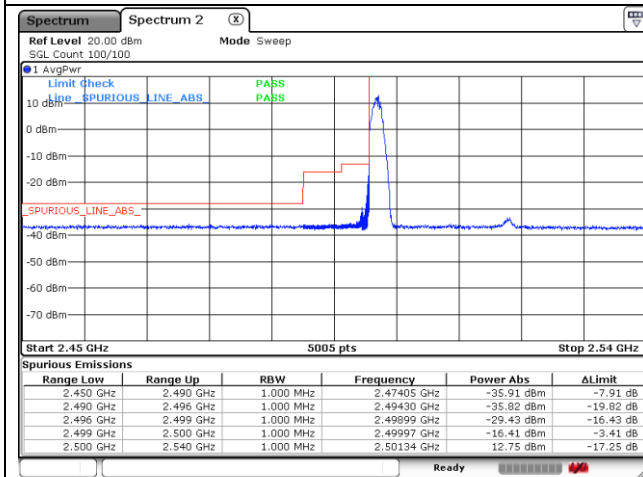

CP-OFDM QPSK - FCC Low Channel - 1 RB