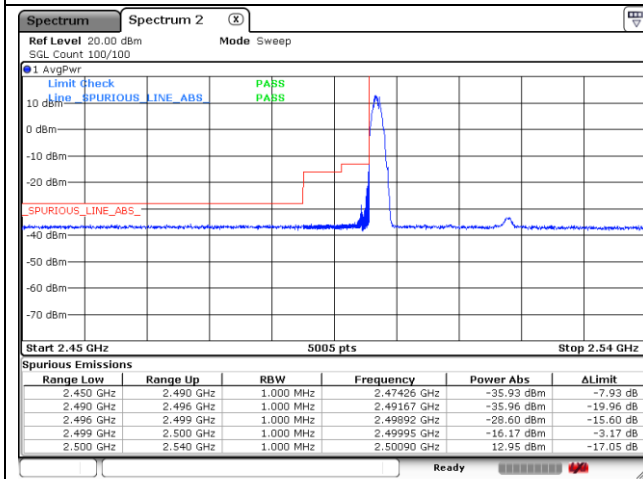

CP-OFDM 16QAM - FCC Low Channel - 1 RB