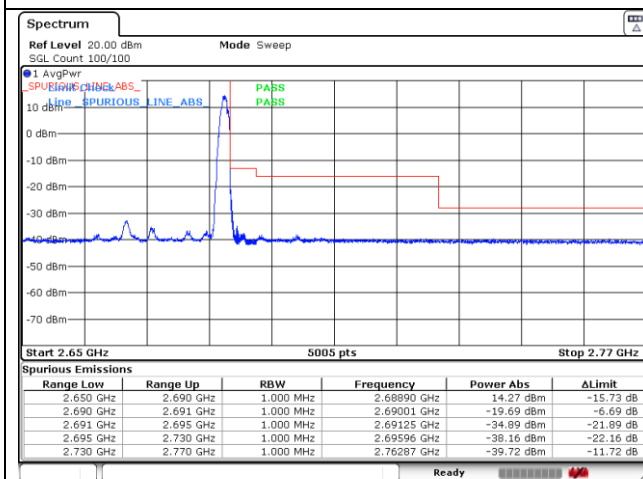

CP-OFDM 16QAM - High Channel - Full RB

NR band 41 (40 MHz)

CP-OFDM QPSK - FCC Low Channel - 1 RB

CP-OFDM QPSK - FCC Low Channel - Full RB

CP-OFDM QPSK - IC Low Channel - 1 RB

CP-OFDM QPSK - IC Low Channel - Full RB