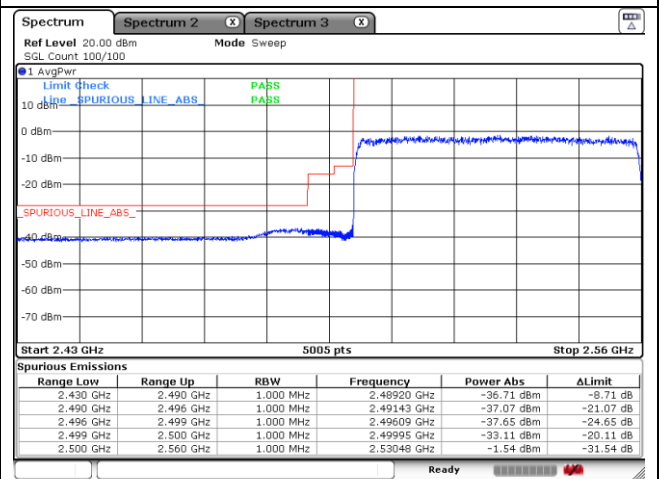

CP-OFDM QPSK - FCC Low Channel - Full RB