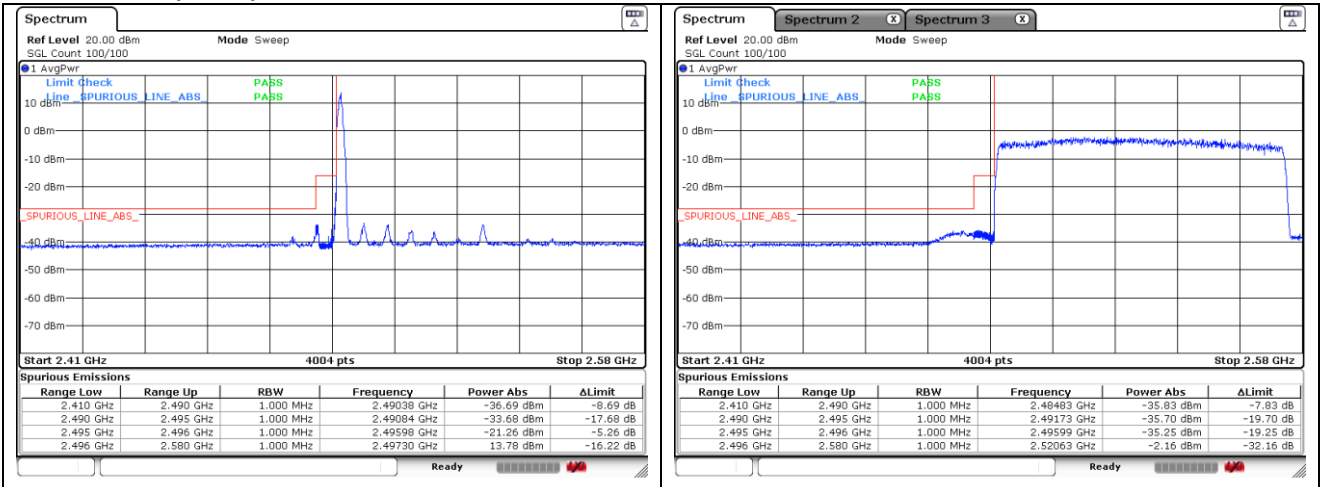

NR band 41 (80 MHz)