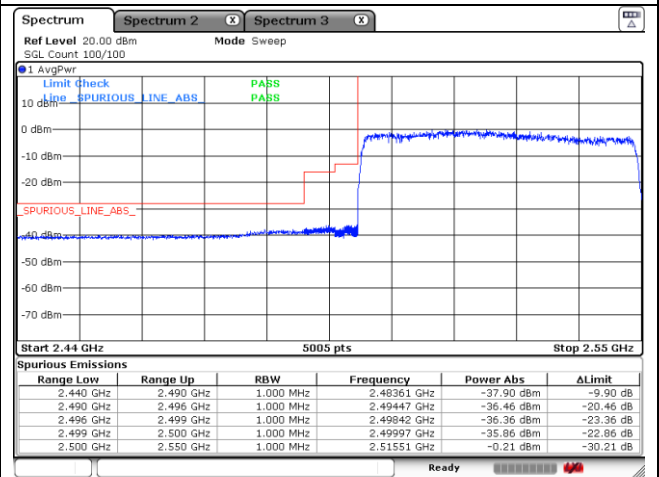

CP-OFDM QPSK - IC Low Channel - 1 RB

CP-OFDM QPSK - IC Low Channel - Full RB

CP-OFDM QPSK - High Channel - 1 RB

CP-OFDM QPSK - High Channel - Full RB

NR band 41 (50 MHz)

CP-OFDM 16QAM - FCC Low Channel - 1 RB

CP-OFDM 16QAM - FCC Low Channel - Full RB

CP-OFDM 16QAM - IC Low Channel - 1 RB

CP-OFDM 16QAM - IC Low Channel - Full RB

CP-OFDM 16QAM - High Channel - 1 RB

CP-OFDM 16QAM - High Channel - Full RB

NR band 41 (60 MHz)