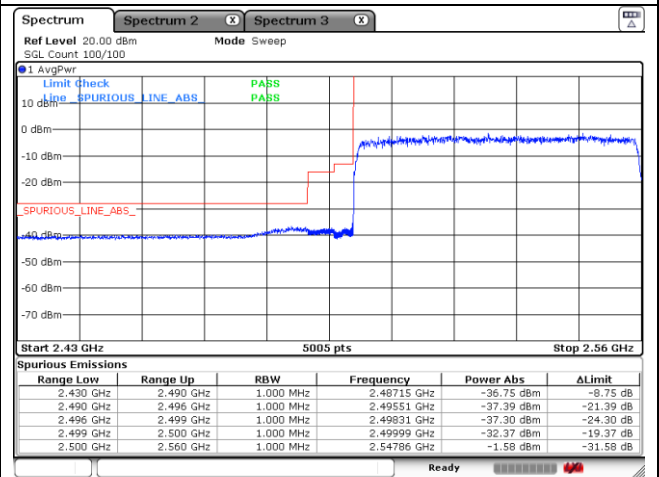

CP-OFDM 16QAM - FCC Low Channel - Full RB