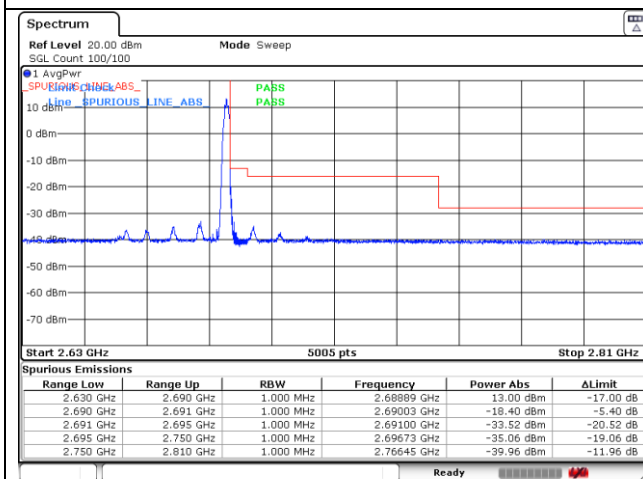

NR band 41 (60 MHz)

CP-OFDM 16QAM - FCC Low Channel - 1 RB

CP-OFDM 16QAM - FCC Low Channel - Full RB

CP-OFDM 16QAM - IC Low Channel - 1 RB

CP-OFDM 16QAM - IC Low Channel - Full RB

CP-OFDM 16QAM - High Channel - 1 RB