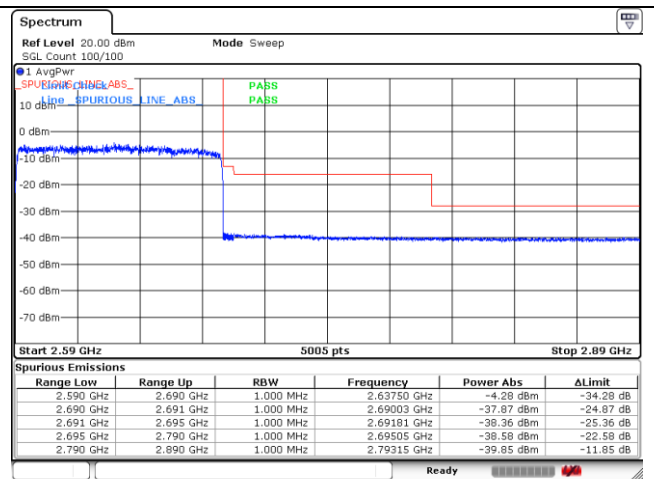

CP-OFDM QPSK - FCC Low Channel - 1 RB

CP-OFDM QPSK - FCC Low Channel - Full RB

CP-OFDM QPSK - IC Low Channel - 1 RB

CP-OFDM QPSK - IC Low Channel - Full RB

CP-OFDM QPSK - High Channel - 1 RB

CP-OFDM QPSK - High Channel - Full RB