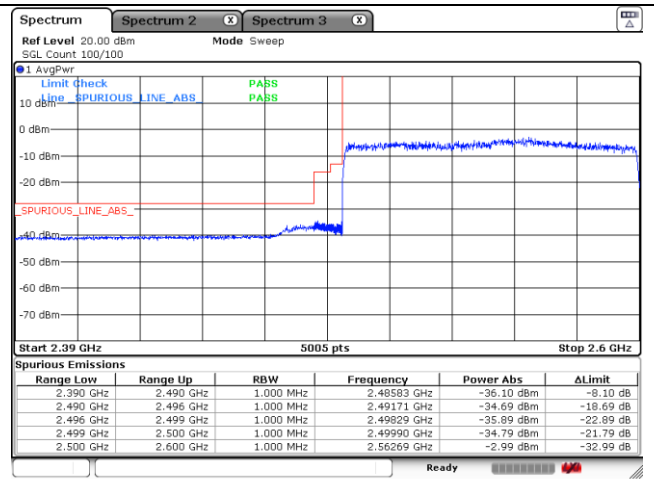

CP-OFDM QPSK - FCC Low Channel - Full RB