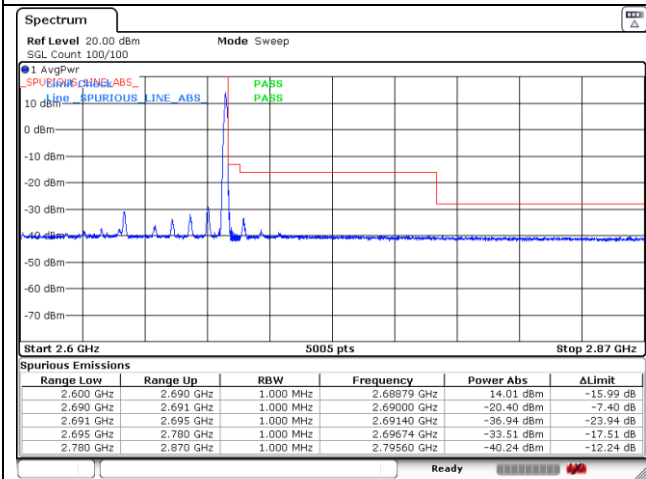

CP-OFDM QPSK - IC Low Channel - 1 RB