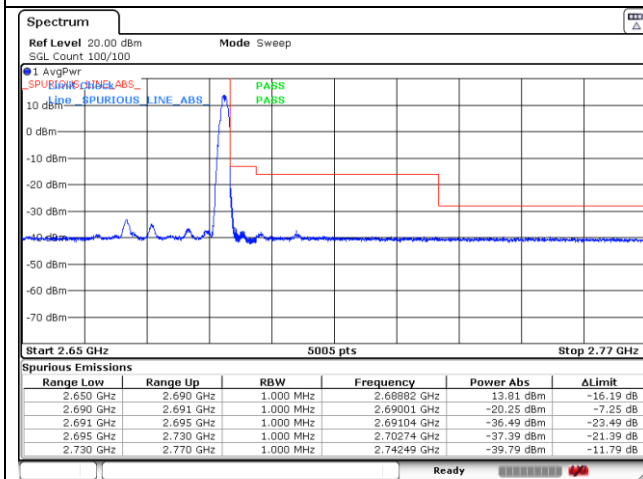

CP-OFDM QPSK - High Channel - 1 RB

CP-OFDM QPSK - High Channel - Full RB

NR band 41 (40 MHz)

CP-OFDM 16QAM - FCC Low Channel - 1 RB

CP-OFDM 16QAM - FCC Low Channel - Full RB

CP-OFDM 16QAM - IC Low Channel - 1 RB