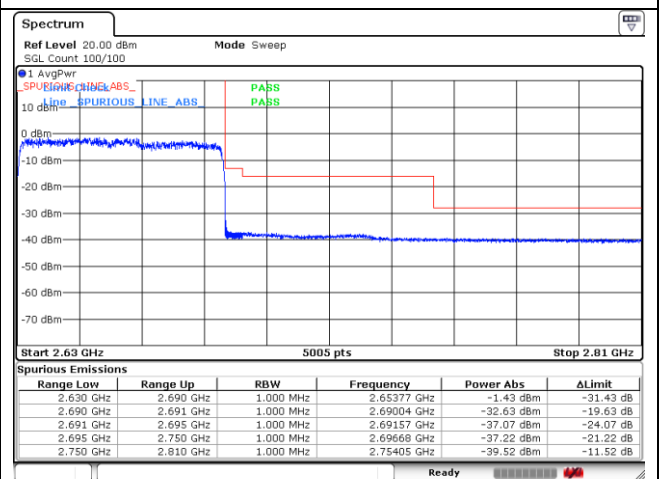

NR band 41 (60 MHz)

CP-OFDM 16QAM - FCC Low Channel - 1 RB

CP-OFDM 16QAM - FCC Low Channel - Full RB

CP-OFDM 16QAM - IC Low Channel - 1 RB

CP-OFDM 16QAM - IC Low Channel - Full RB

CP-OFDM 16QAM - High Channel - 1 RB