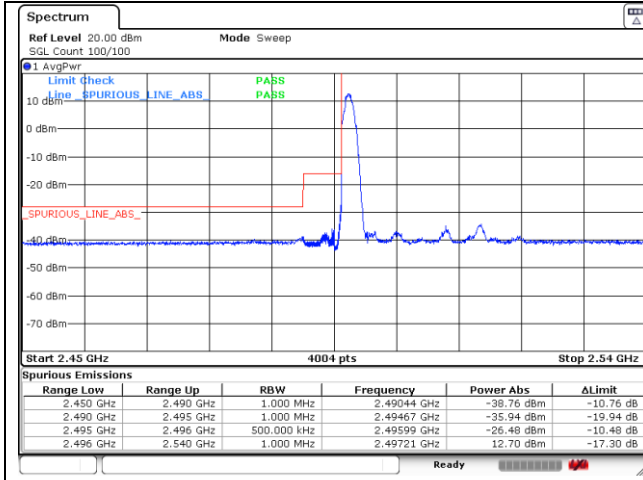

NR band 41 (40 MHz)