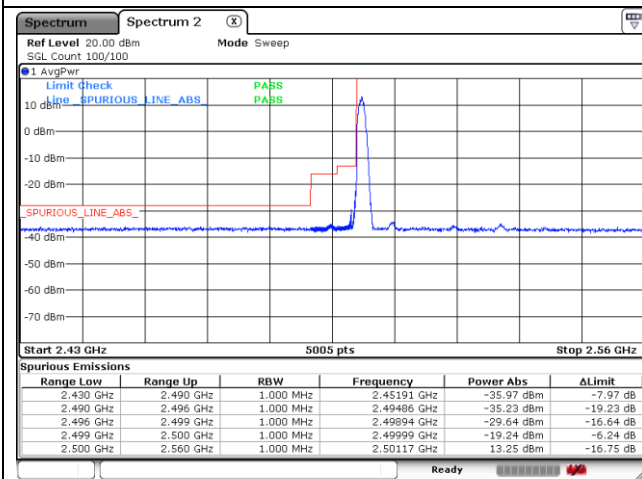

CP-OFDM QPSK - FCC Low Channel - 1 RB