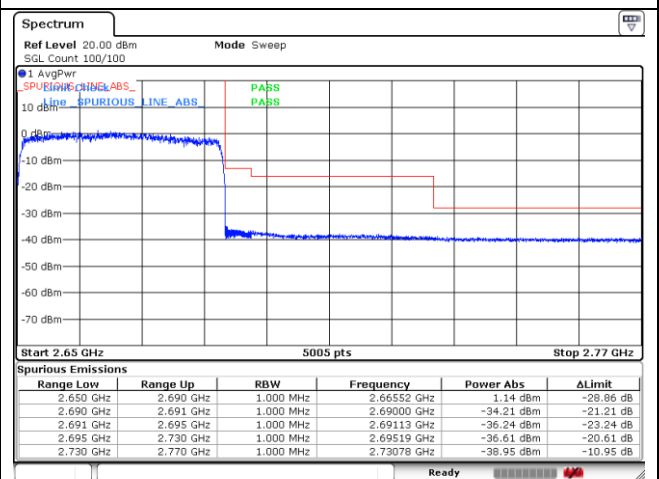

CP-OFDM 16QAM - High Channel - Full RB

NR band 41 (40 MHz)

CP-OFDM QPSK - FCC Low Channel - 1 RB

CP-OFDM QPSK - FCC Low Channel - Full RB

CP-OFDM QPSK - IC Low Channel - 1 RB

CP-OFDM QPSK - IC Low Channel - Full RB