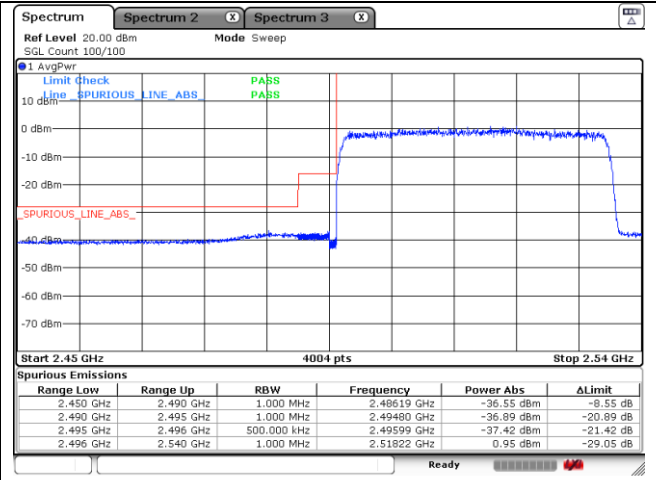

NR band 41 (40 MHz)