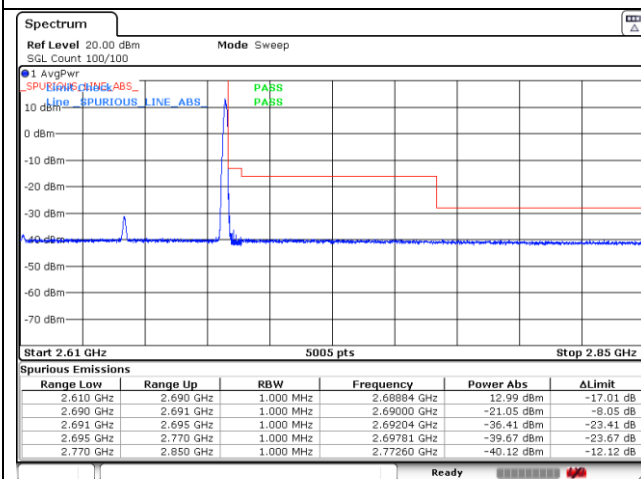

CP-OFDM 16QAM - High Channel - Full RB

NR band 41 (80 MHz)

CP-OFDM QPSK - FCC Low Channel - 1 RB

CP-OFDM QPSK - FCC Low Channel - Full RB

CP-OFDM QPSK - IC Low Channel - 1 RB

CP-OFDM QPSK - IC Low Channel - Full RB