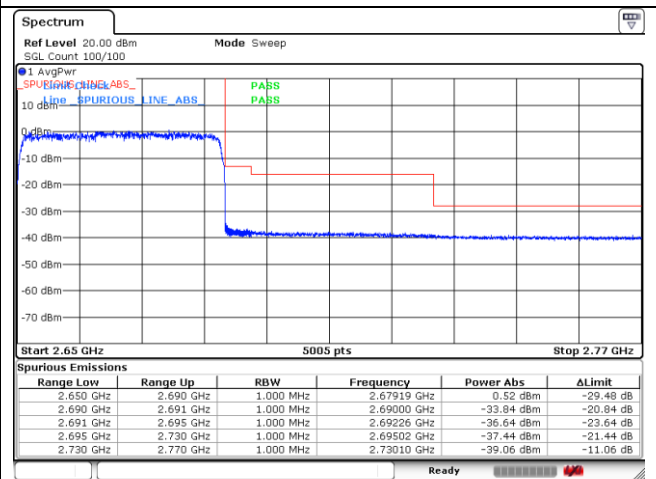

CP-OFDM QPSK - High Channel - 1 RB

CP-OFDM QPSK - High Channel - Full RB

NR band 41 (40 MHz)

CP-OFDM 16QAM - FCC Low Channel - 1 RB

CP-OFDM 16QAM - FCC Low Channel - Full RB

CP-OFDM 16QAM - IC Low Channel - 1 RB

CP-OFDM 16QAM - IC Low Channel - Full RB

CP-OFDM 16QAM - High Channel - 1 RB

CP-OFDM 16QAM - High Channel - Full RB

NR band 41 (50 MHz)

CP-OFDM QPSK - FCC Low Channel - 1 RB

CP-OFDM QPSK - FCC Low Channel - Full RB