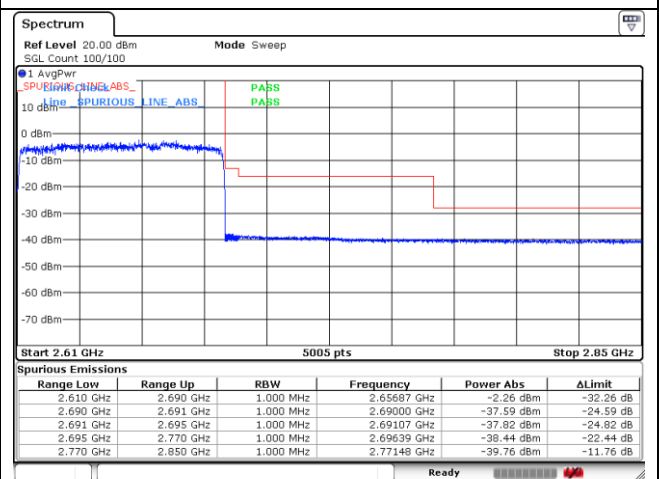

CP-OFDM 16QAM - High Channel - Full RB

NR band 41 (80 MHz)

CP-OFDM QPSK - FCC Low Channel - 1 RB

CP-OFDM QPSK - FCC Low Channel - Full RB

CP-OFDM QPSK - IC Low Channel - 1 RB

CP-OFDM QPSK - IC Low Channel - Full RB