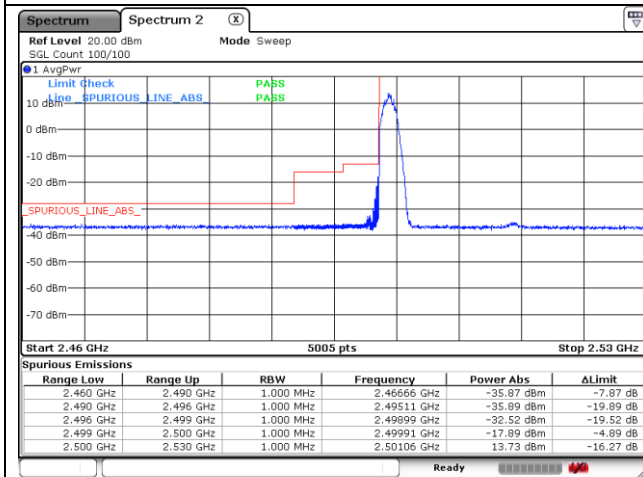

NR band 41 (30 MHz)

CP-OFDM 16QAM - FCC Low Channel - 1 RB

CP-OFDM 16QAM - FCC Low Channel - Full RB

CP-OFDM 16QAM - IC Low Channel - 1 RB

CP-OFDM 16QAM - IC Low Channel - Full RB

CP-OFDM 16QAM - High Channel - 1 RB