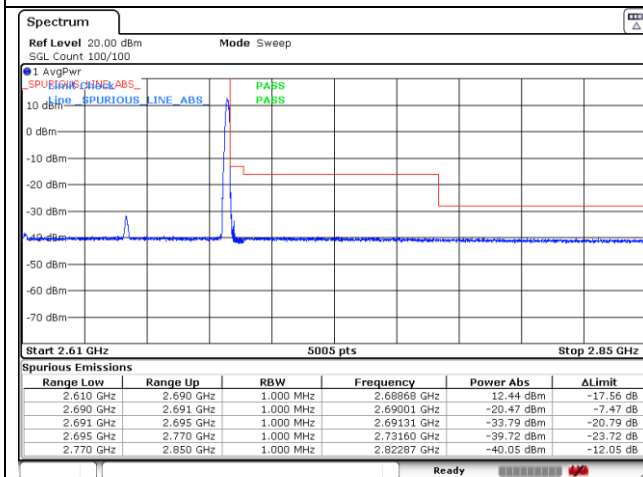

CP-OFDM QPSK - High Channel - 1 RB

CP-OFDM QPSK - High Channel - Full RB

NR band 41 (80 MHz)

CP-OFDM 16QAM - FCC Low Channel - 1 RB

CP-OFDM 16QAM - FCC Low Channel - Full RB

CP-OFDM 16QAM - IC Low Channel - 1 RB