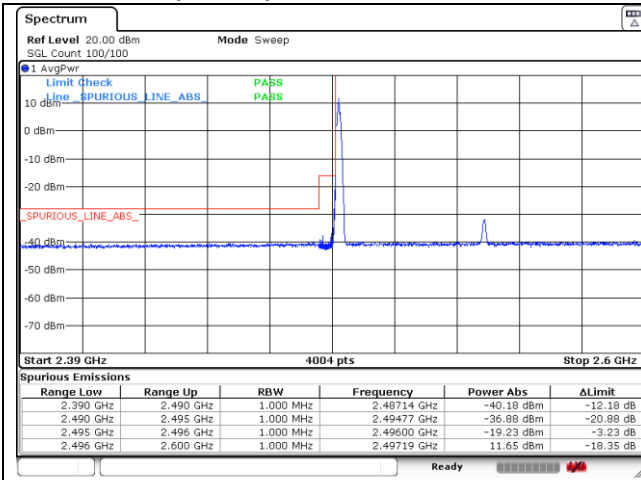

CP-OFDM 16QAM - FCC Low Channel - Full RB

CP-OFDM 16QAM - IC Low Channel - 1 RB

CP-OFDM 16QAM - IC Low Channel - Full RB

CP-OFDM 16QAM - High Channel - 1 RB

CP-OFDM 16QAM - High Channel - Full RB

NR band 41 (100 MHz)