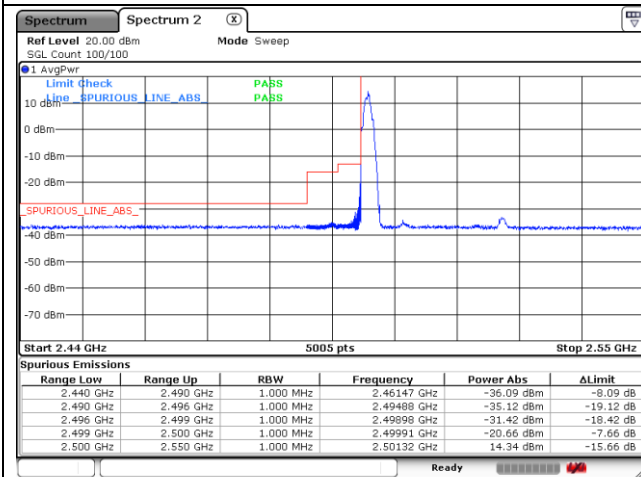

CP-OFDM QPSK - IC Low Channel - 1 RB

CP-OFDM QPSK - IC Low Channel - Full RB

CP-OFDM QPSK - High Channel - 1 RB

CP-OFDM QPSK - High Channel - Full RB

NR band 41 (50 MHz)

CP-OFDM 16QAM - FCC Low Channel - 1 RB