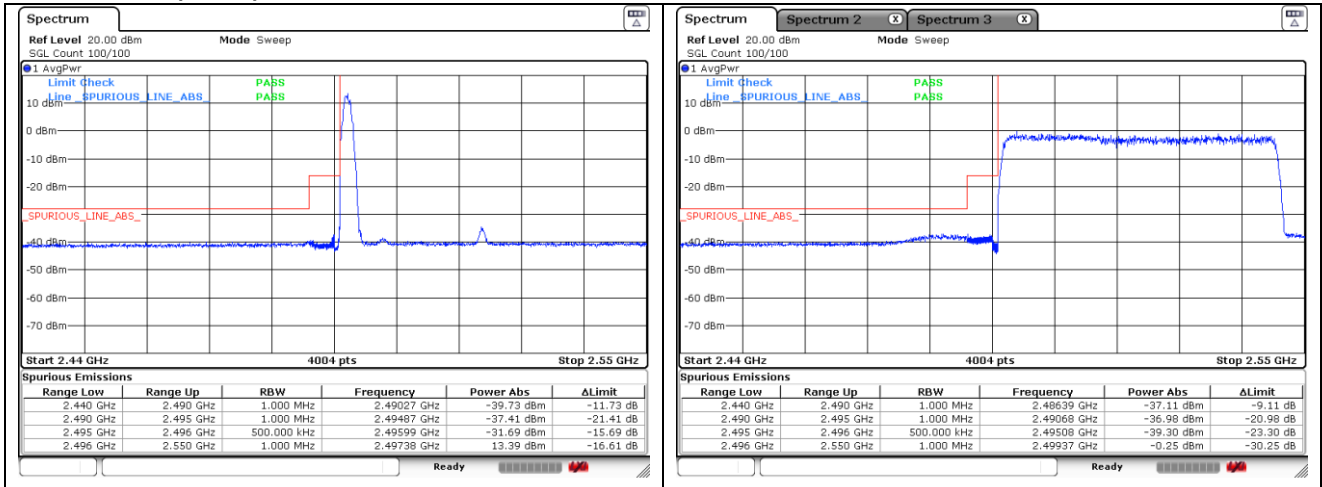

NR band 41 (50 MHz)