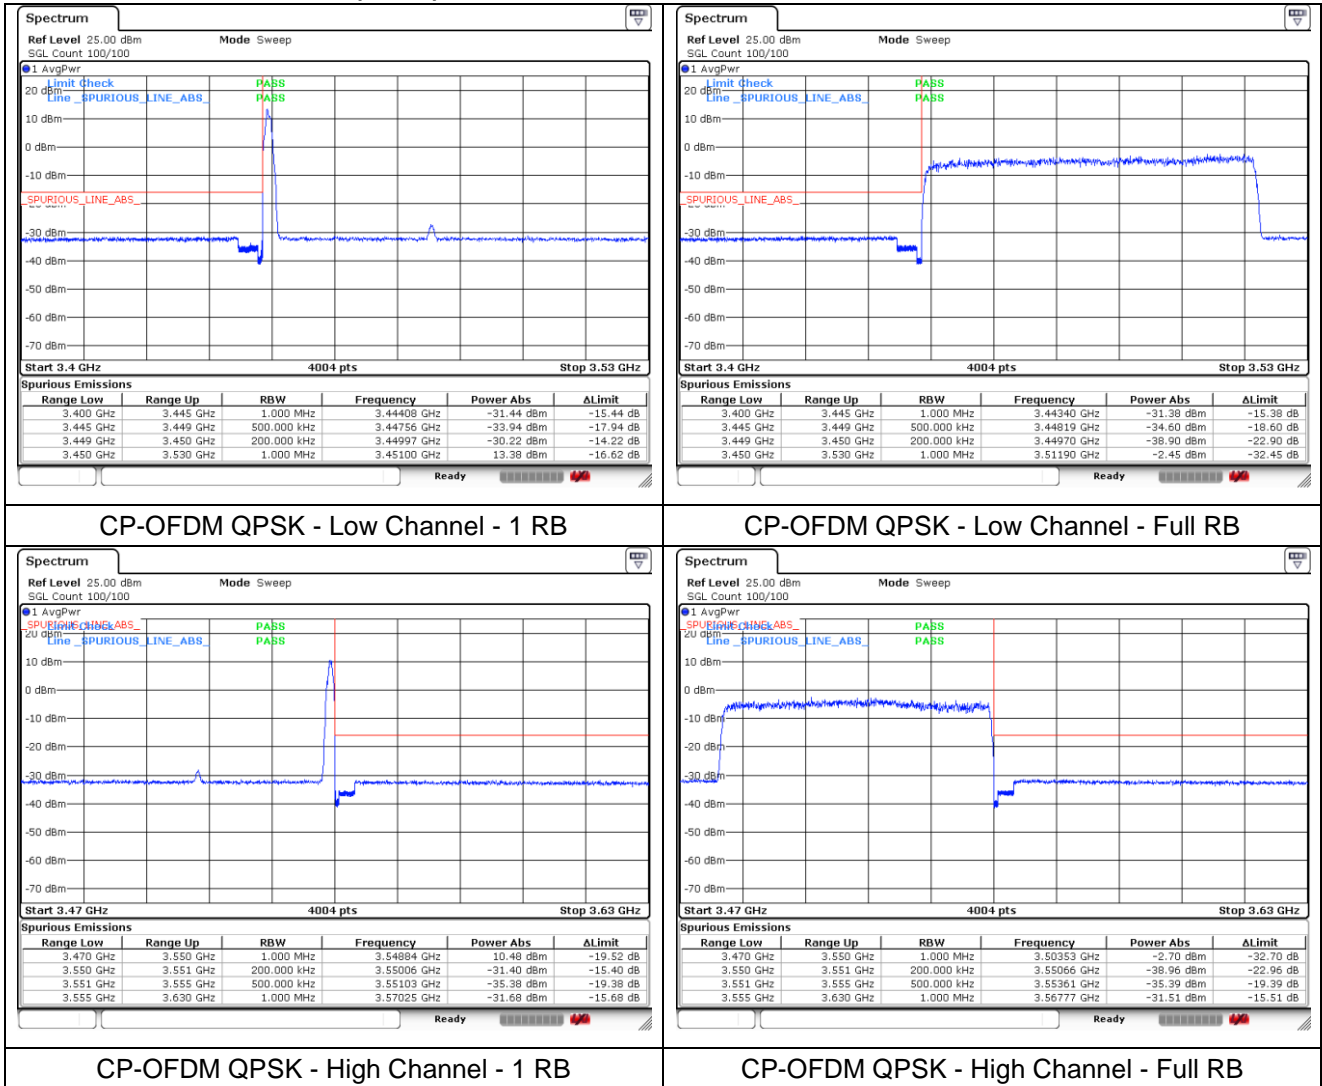

**NR band 77/78 Low Band (40 MHz)**

**NR band 77/78 Low Band (40 MHz)**

**NR band 77/78 Low Band (50 MHz)**

**NR band 77/78 Low Band (50 MHz)**

**NR band 77/78 Low Band (60 MHz)**

**NR band 77/78 Low Band (60 MHz)**

**NR band 77/78 Low Band (70 MHz)**

**NR band 77/78 Low Band (70 MHz)**

**NR band 77/78 Low Band (80 MHz)**

**NR band 77/78 Low Band (80 MHz)**

**NR band 77/78 Low Band (90 MHz)**

**NR band 77/78 Low Band (90 MHz)**

**NR band 77/78 Low Band (100 MHz)**

**NR band 77/78 Low Band (100 MHz)**

**NR band 77\_High Band (20 MHz)**

CP-OFDM QPSK - Low Channel - 1 RB

CP-OFDM QPSK - Low Channel - Full RB

CP-OFDM QPSK - High Channel - 1 RB