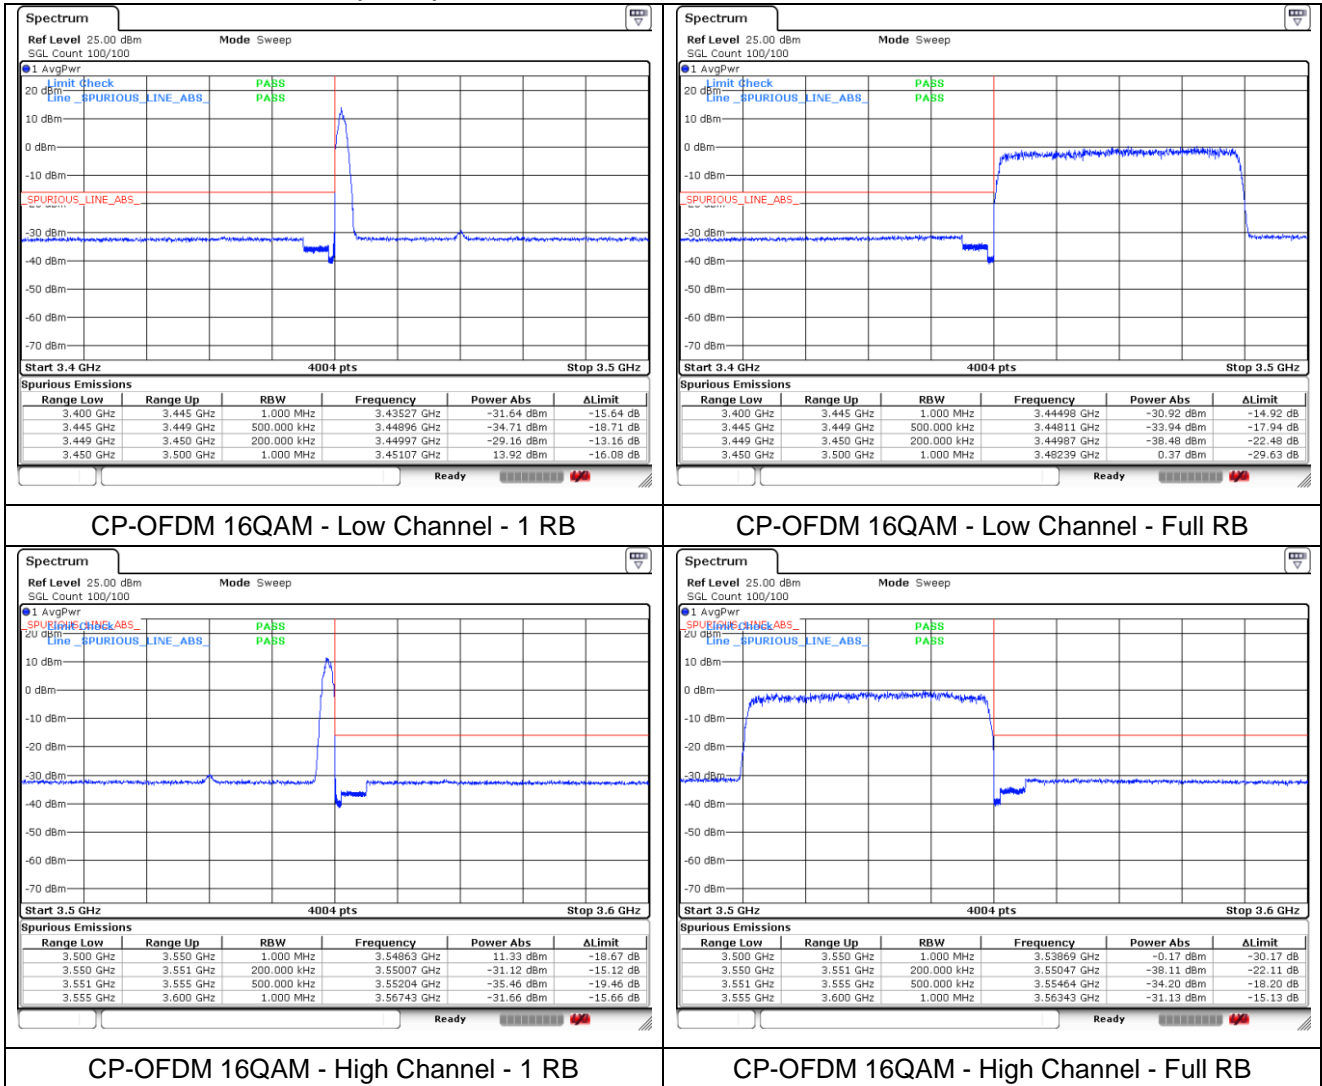

**NR band 77/78 Low Band (40 MHz)**

**NR band 77/78 Low Band (40 MHz)**

**NR band 77/78 Low Band (50 MHz)**

**NR band 77/78 Low Band (50 MHz)**

**NR band 77/78 Low Band (60 MHz)**

**NR band 77/78 Low Band (60 MHz)**

**NR band 77/78 Low Band (70 MHz)**

**NR band 77/78 Low Band (70 MHz)**

**NR band 77/78 Low Band (80 MHz)**

**NR band 77/78 Low Band (80 MHz)**

**NR band 77/78 Low Band (90 MHz)**

**NR band 77/78 Low Band (90 MHz)**

**NR band 77/78 Low Band (100 MHz)**

**NR band 77/78 Low Band (100 MHz)**

**NR band 77\_High Band (20 MHz)**

CP-OFDM QPSK - Low Channel - 1 RB

CP-OFDM QPSK - Low Channel - Full RB

CP-OFDM QPSK - High Channel - 1 RB