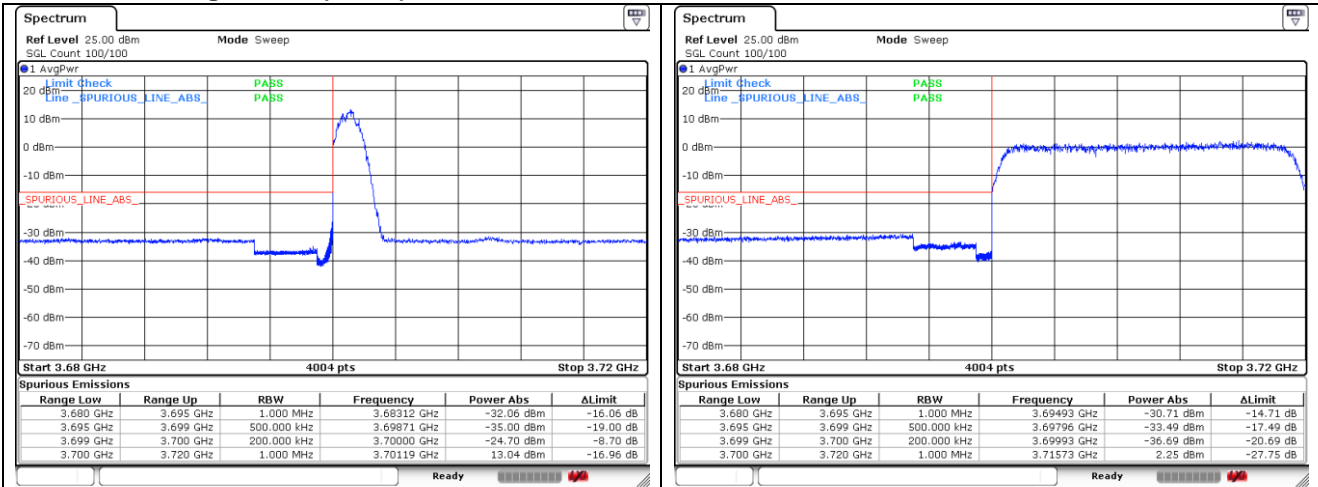

CP-OFDM QPSK - High Channel - Full RB

**NR band 78\_High Band (20 MHz)**

CP-OFDM QPSK - High Channel - 1 RB

CP-OFDM QPSK - High Channel - Full RB

**NR band 77\_High Band (20 MHz)**

**CP-OFDM 16QAM - Low Channel - 1 RB**