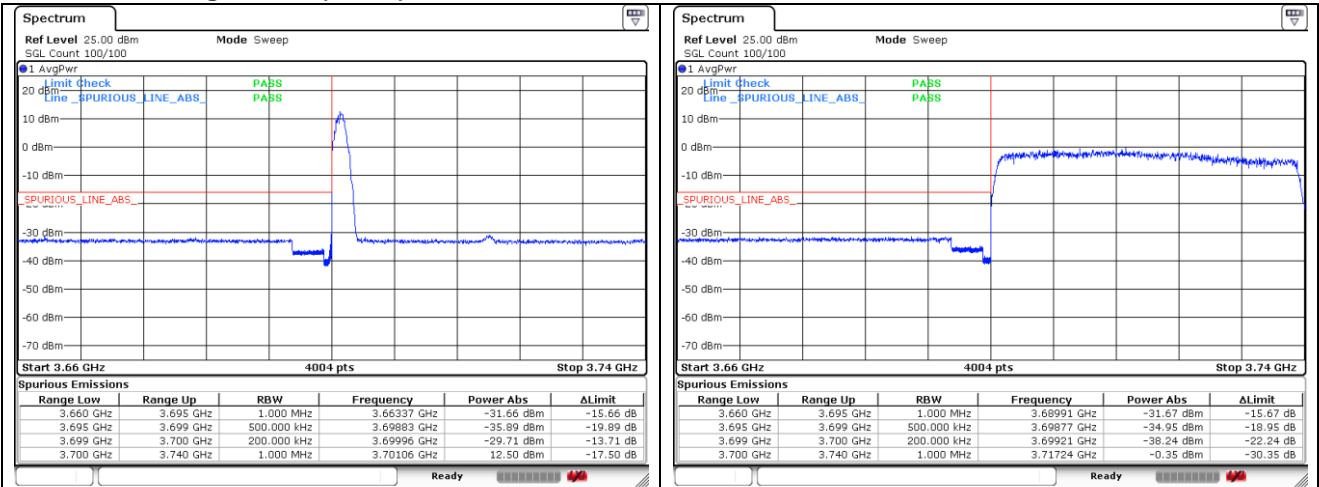

CP-OFDM QPSK - High Channel - Full RB

**NR band 78\_High Band (40 MHz)**

CP-OFDM QPSK - High Channel - 1 RB

CP-OFDM QPSK - High Channel - Full RB

**NR band 77\_High Band (40 MHz)**

**CP-OFDM 16QAM - Low Channel - 1 RB**