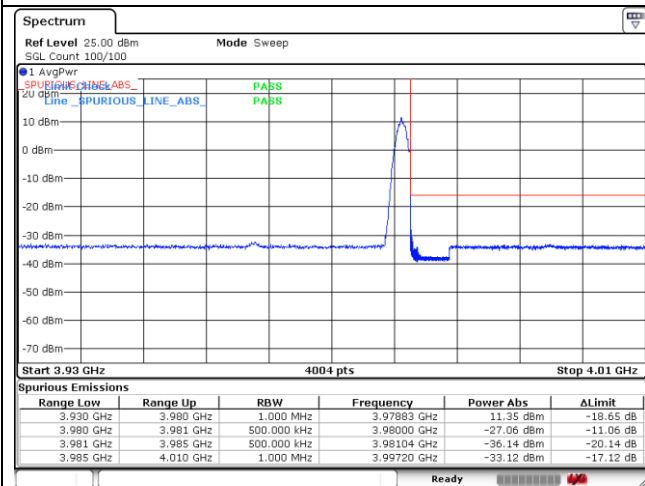

CP-OFDM QPSK - High Channel - Full RB

**NR band 78\_High Band (40 MHz)**

CP-OFDM QPSK - High Channel - 1 RB

CP-OFDM QPSK - High Channel - Full RB

**NR band 77\_High Band (40 MHz)**

**CP-OFDM 16QAM - Low Channel - 1 RB**