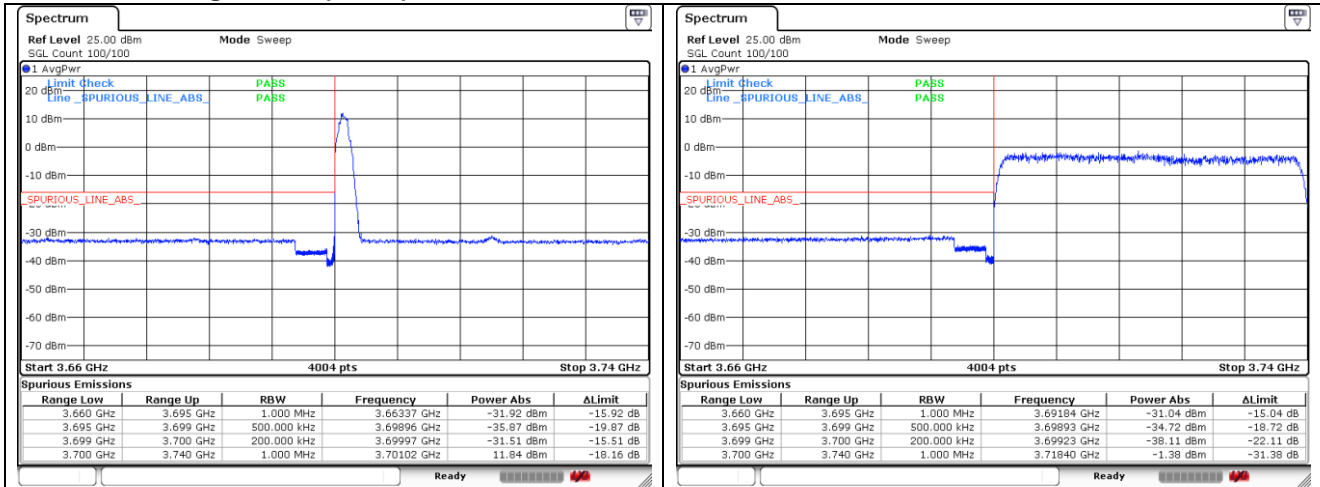

CP-OFDM QPSK - Low Channel - Full RB

NR band 77_High Band (40 MHz)

CP-OFDM QPSK - Low Channel - 1 RB