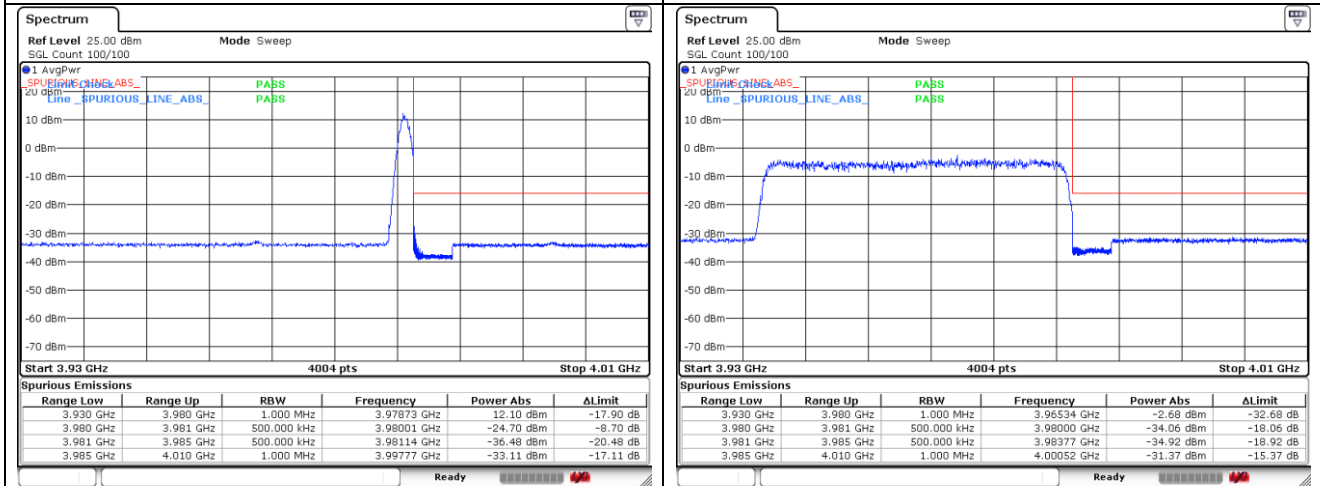

**CP-OFDM 16QAM - High Channel - Full RB**

**NR band 78\_High Band (30 MHz)**

**NR band 77\_High Band (40 MHz)**

CP-OFDM QPSK - Low Channel - 1 RB

CP-OFDM QPSK - Low Channel - Full RB

CP-OFDM QPSK - High Channel - 1 RB