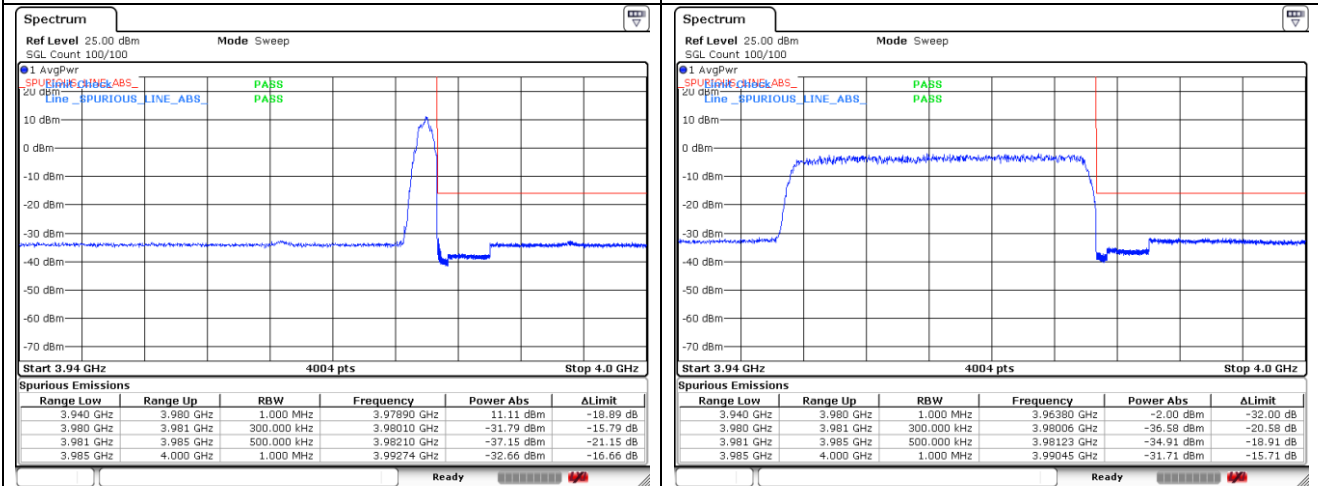

CP-OFDM QPSK - High Channel - 1 RB

CP-OFDM QPSK - High Channel - Full RB