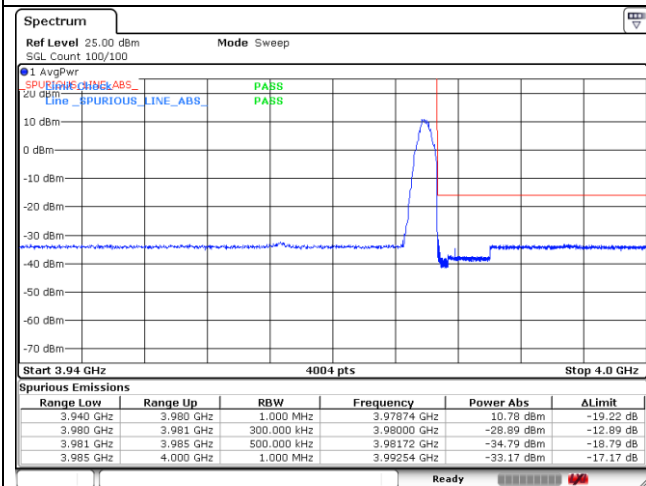

CP-OFDM 16QAM - Low Channel - 1 RB