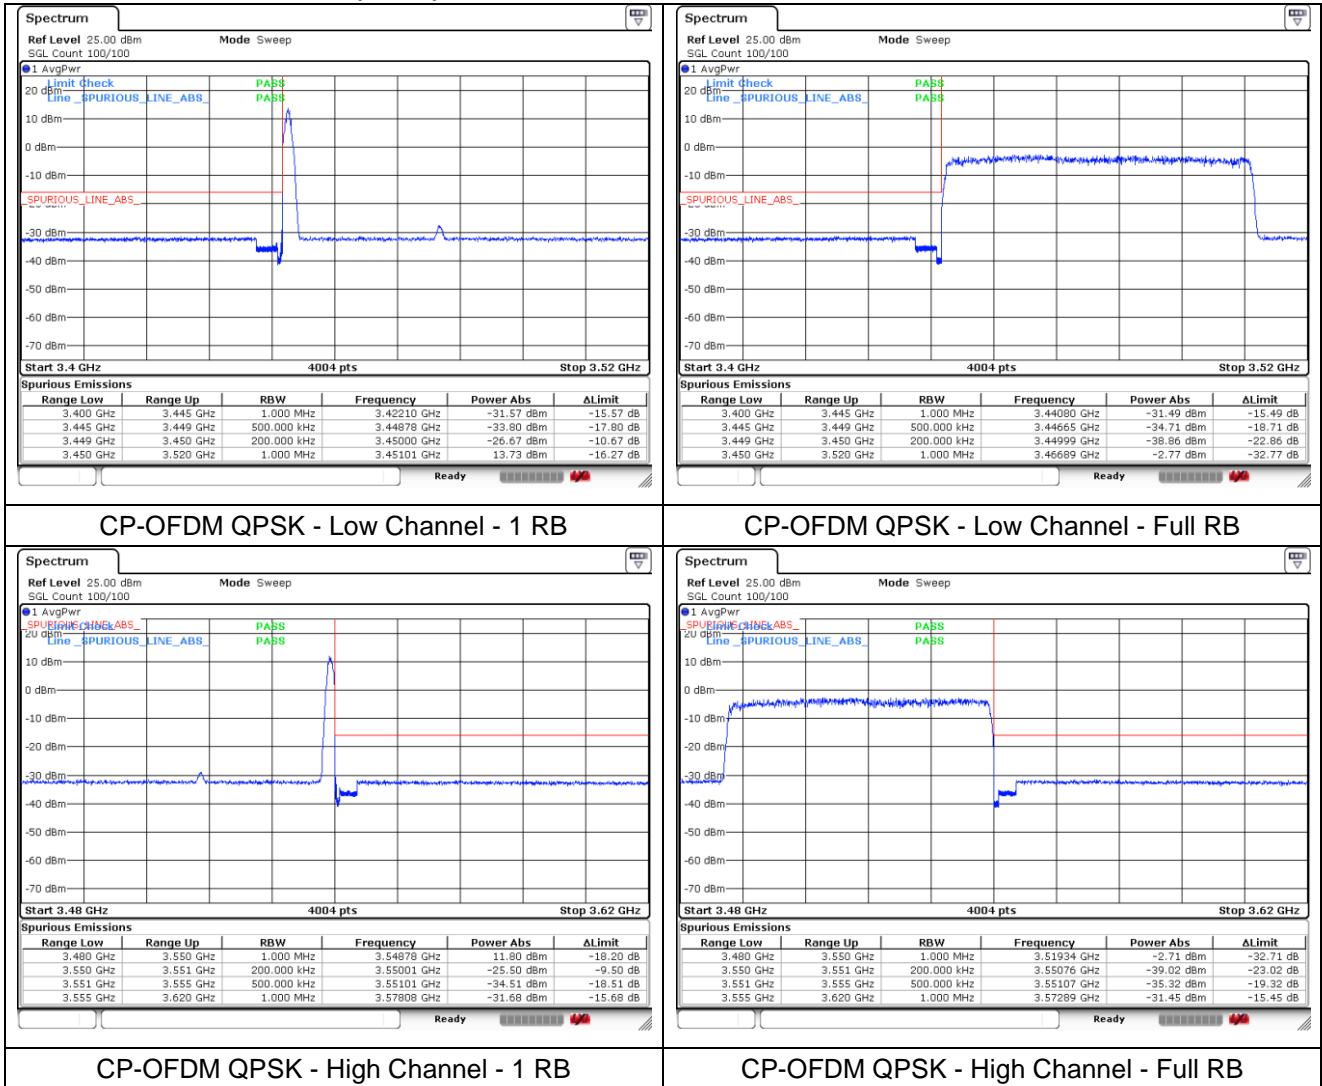

**NR band 77/78 Low Band (40 MHz)**

**NR band 77/78 Low Band (40 MHz)**

**NR band 77/78 Low Band (50 MHz)**

**NR band 77/78 Low Band (50 MHz)**

**NR band 77/78 Low Band (60 MHz)**

**NR band 77/78 Low Band (60 MHz)**

**NR band 77/78 Low Band (70 MHz)**

**NR band 77/78 Low Band (70 MHz)**

**NR band 77/78 Low Band (80 MHz)**

**NR band 77/78 Low Band (80 MHz)**

**NR band 77/78 Low Band (90 MHz)**

**NR band 77/78 Low Band (90 MHz)**

**NR band 77/78 Low Band (100 MHz)**

**NR band 77/78 Low Band (100 MHz)**

**NR band 77\_High Band (20 MHz)**

CP-OFDM QPSK - Low Channel - 1 RB

CP-OFDM QPSK - Low Channel - Full RB

CP-OFDM QPSK - High Channel - 1 RB