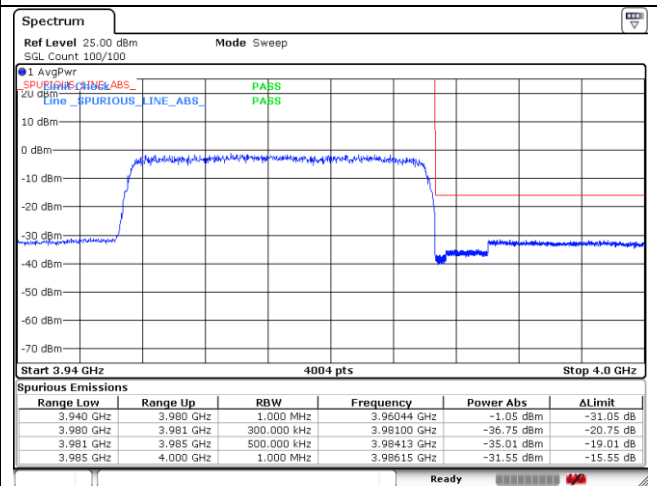

CP-OFDM QPSK - High Channel - 1 RB

CP-OFDM QPSK - High Channel - Full RB

**NR band 77\_High Band (30 MHz)**

**CP-OFDM 16QAM - Low Channel - 1 RB**

**CP-OFDM 16QAM - Low Channel - Full RB**

**CP-OFDM 16QAM - High Channel - 1 RB**