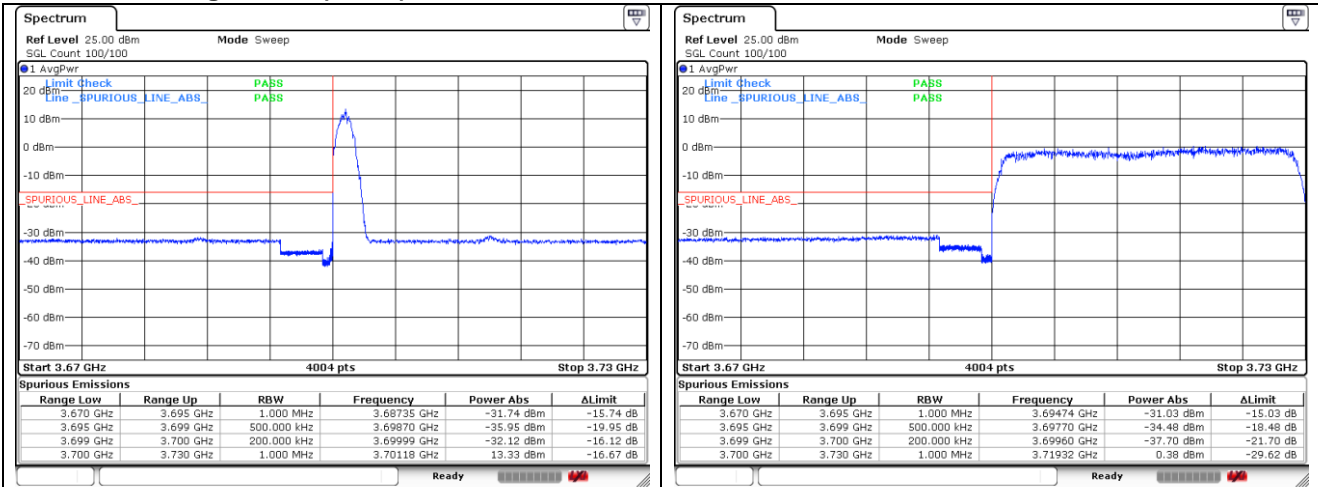

NR band 77_High Band (30 MHz)