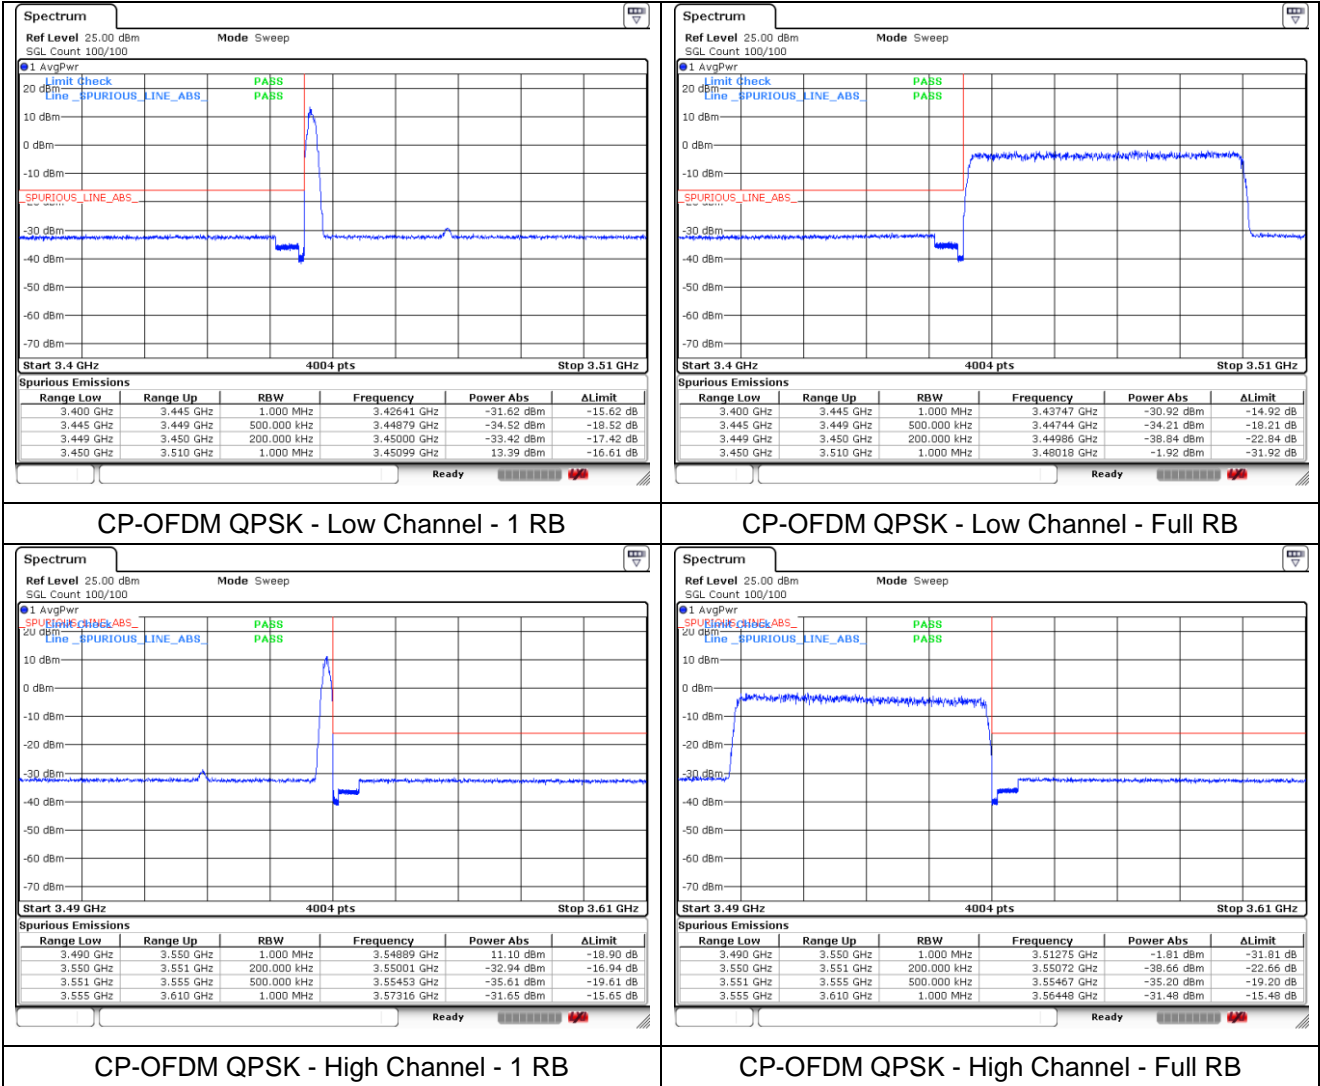

**NR band 77/78 Low Band (40 MHz)**

**NR band 77/78 Low Band (40 MHz)**

**NR band 77/78 Low Band (50 MHz)**

**NR band 77/78 Low Band (50 MHz)**

**NR band 77/78 Low Band (60 MHz)**

**NR band 77/78 Low Band (60 MHz)**

**NR band 77/78 Low Band (70 MHz)**

**NR band 77/78 Low Band (70 MHz)**

**NR band 77/78 Low Band (80 MHz)**

**NR band 77/78 Low Band (80 MHz)**

**NR band 77/78 Low Band (90 MHz)**

**NR band 77/78 Low Band (90 MHz)**