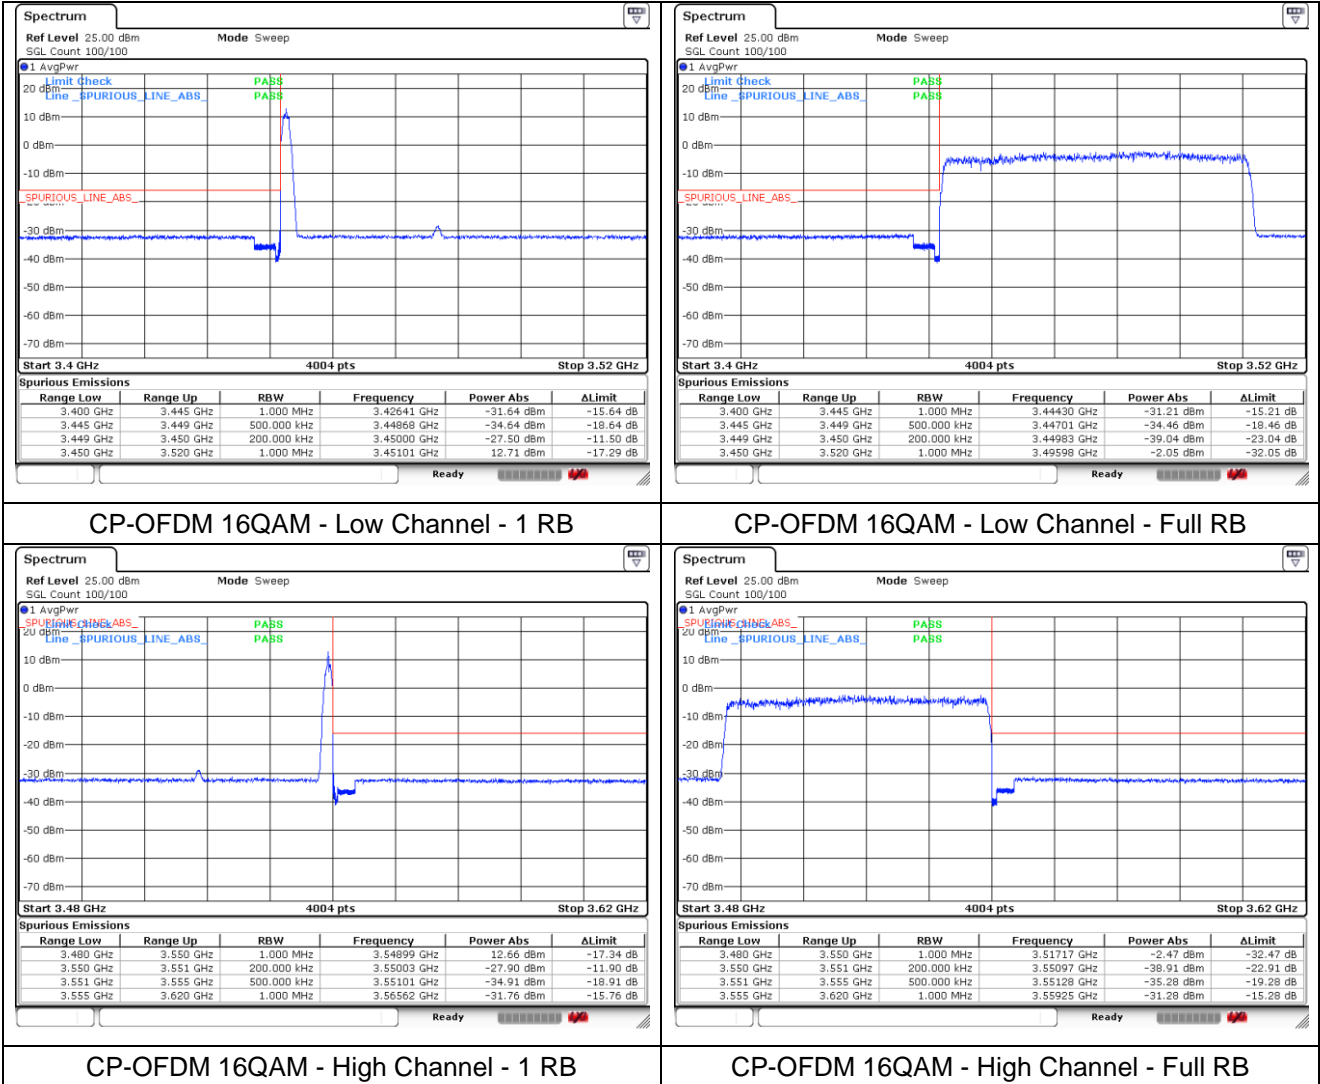

**NR band 77/78 Low Band (40 MHz)**

**NR band 77/78 Low Band (40 MHz)**

**NR band 77/78 Low Band (50 MHz)**

**NR band 77/78 Low Band (50 MHz)**

**NR band 77/78 Low Band (60 MHz)**

**NR band 77/78 Low Band (60 MHz)**

**NR band 77/78 Low Band (70 MHz)**

**NR band 77/78 Low Band (70 MHz)**

**NR band 77/78 Low Band (80 MHz)**

**NR band 77/78 Low Band (80 MHz)**

**NR band 77/78 Low Band (90 MHz)**

**NR band 77/78 Low Band (90 MHz)**

**NR band 77/78 Low Band (100 MHz)**

**NR band 77/78 Low Band (100 MHz)**

**NR band 77\_High Band (20 MHz)**

CP-OFDM QPSK - Low Channel - 1 RB

CP-OFDM QPSK - Low Channel - Full RB

CP-OFDM QPSK - High Channel - 1 RB