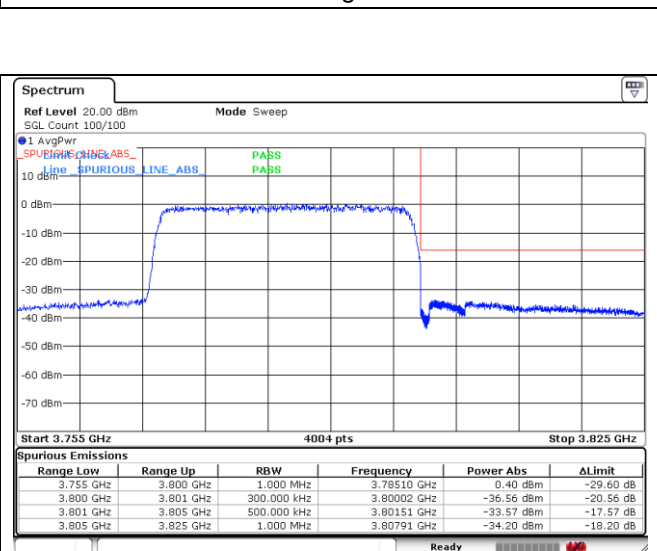

CP-OFDM 16QAM - High Channel - Full RB