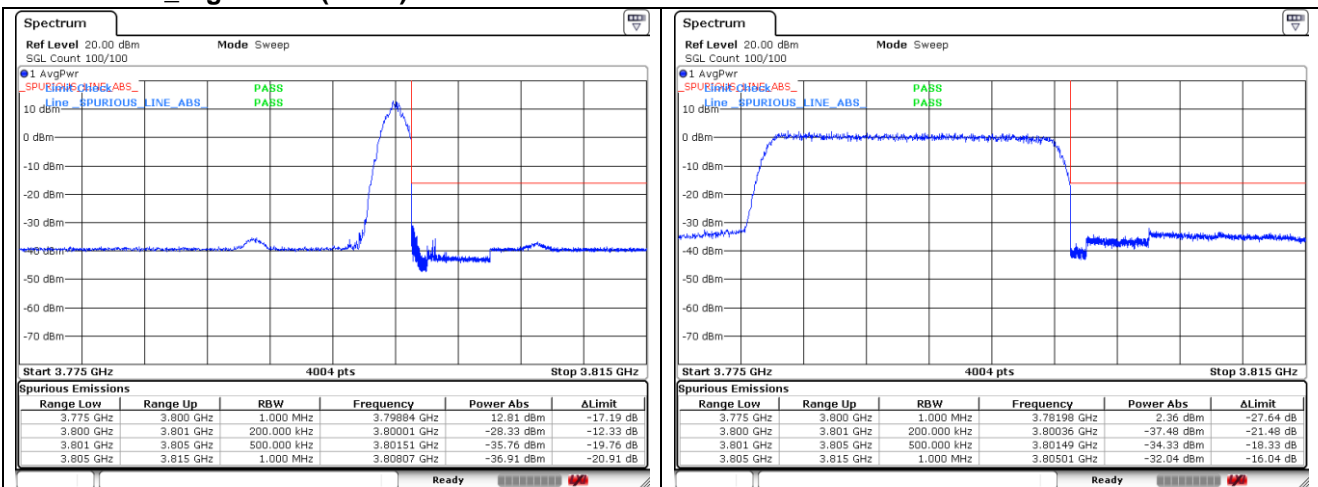

CP-OFDM 16QAM - High Channel - 1 RB

CP-OFDM 16QAM - High Channel - Full RB

NR band 78_High Band (20 MHz)