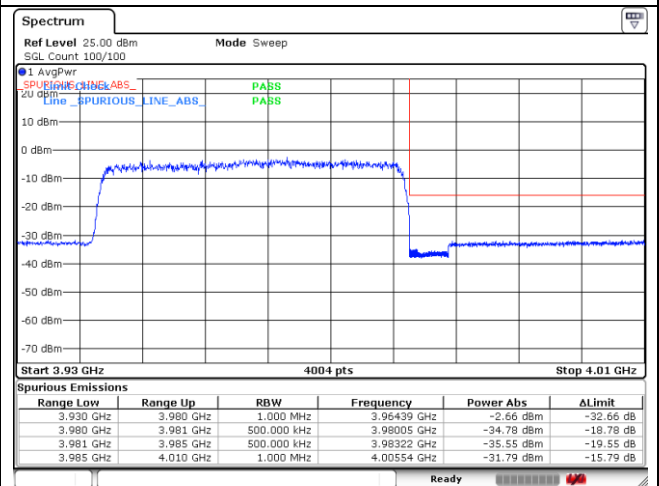

CP-OFDM 16QAM - Low Channel - Full RB