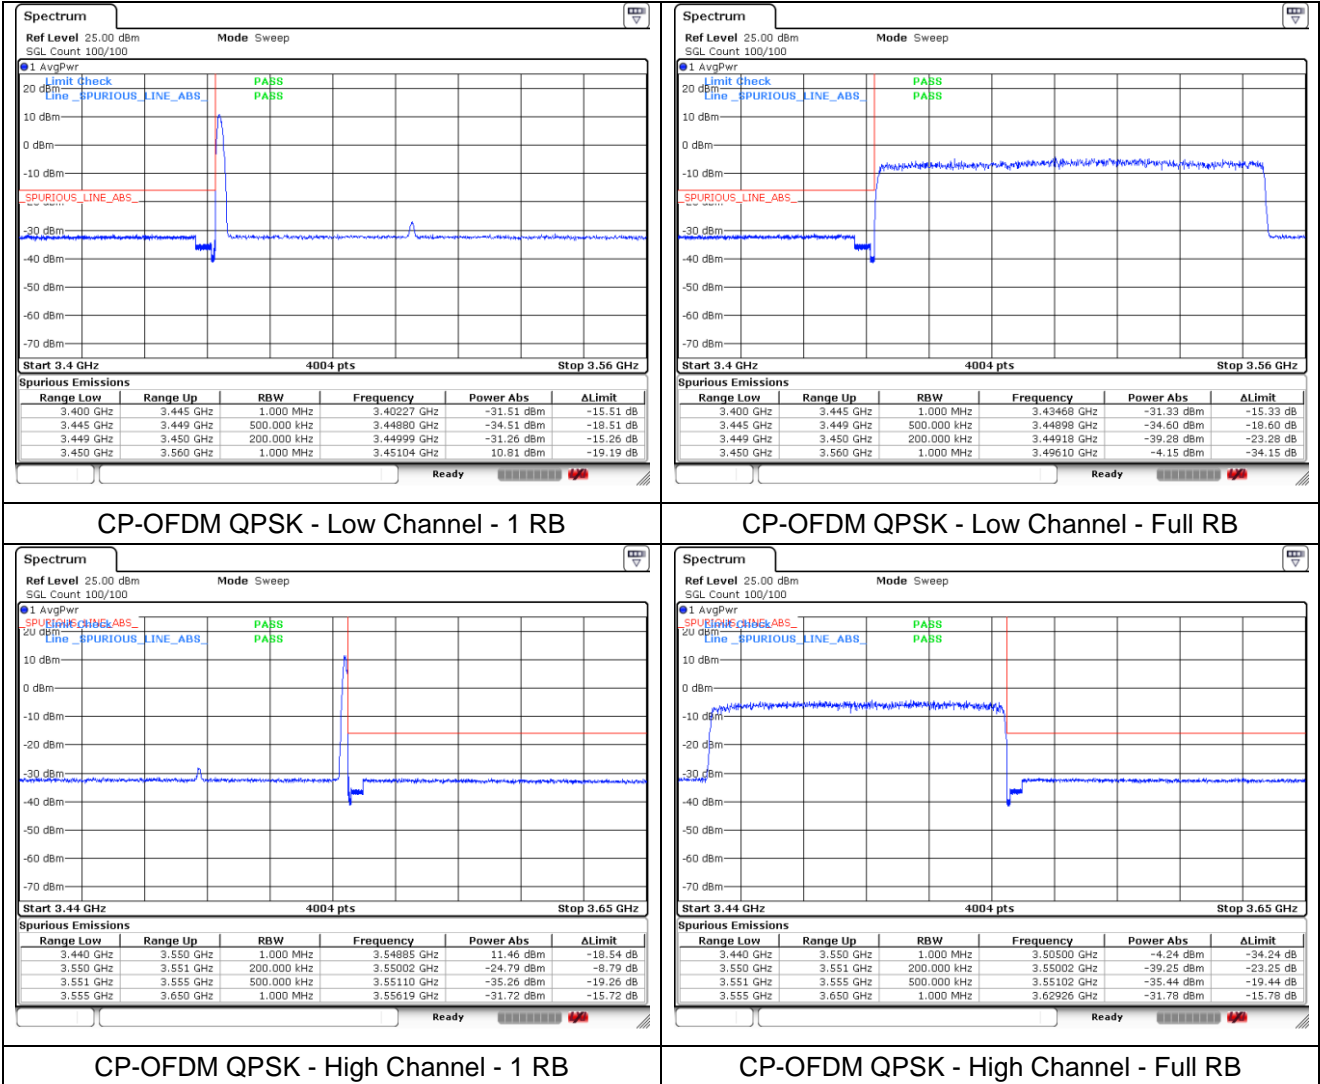

**NR band 77/78 Low Band (70 MHz)**

**NR band 77/78 Low Band (70 MHz)**

**NR band 77/78 Low Band (80 MHz)**

**NR band 77/78 Low Band (80 MHz)**

**NR band 77/78 Low Band (90 MHz)**

**NR band 77/78 Low Band (90 MHz)**

**NR band 77/78 Low Band (100 MHz)**

**NR band 77/78 Low Band (100 MHz)**

**NR band 77\_High Band (20 MHz)**

CP-OFDM QPSK - Low Channel - 1 RB

CP-OFDM QPSK - Low Channel - Full RB

CP-OFDM QPSK - High Channel - 1 RB