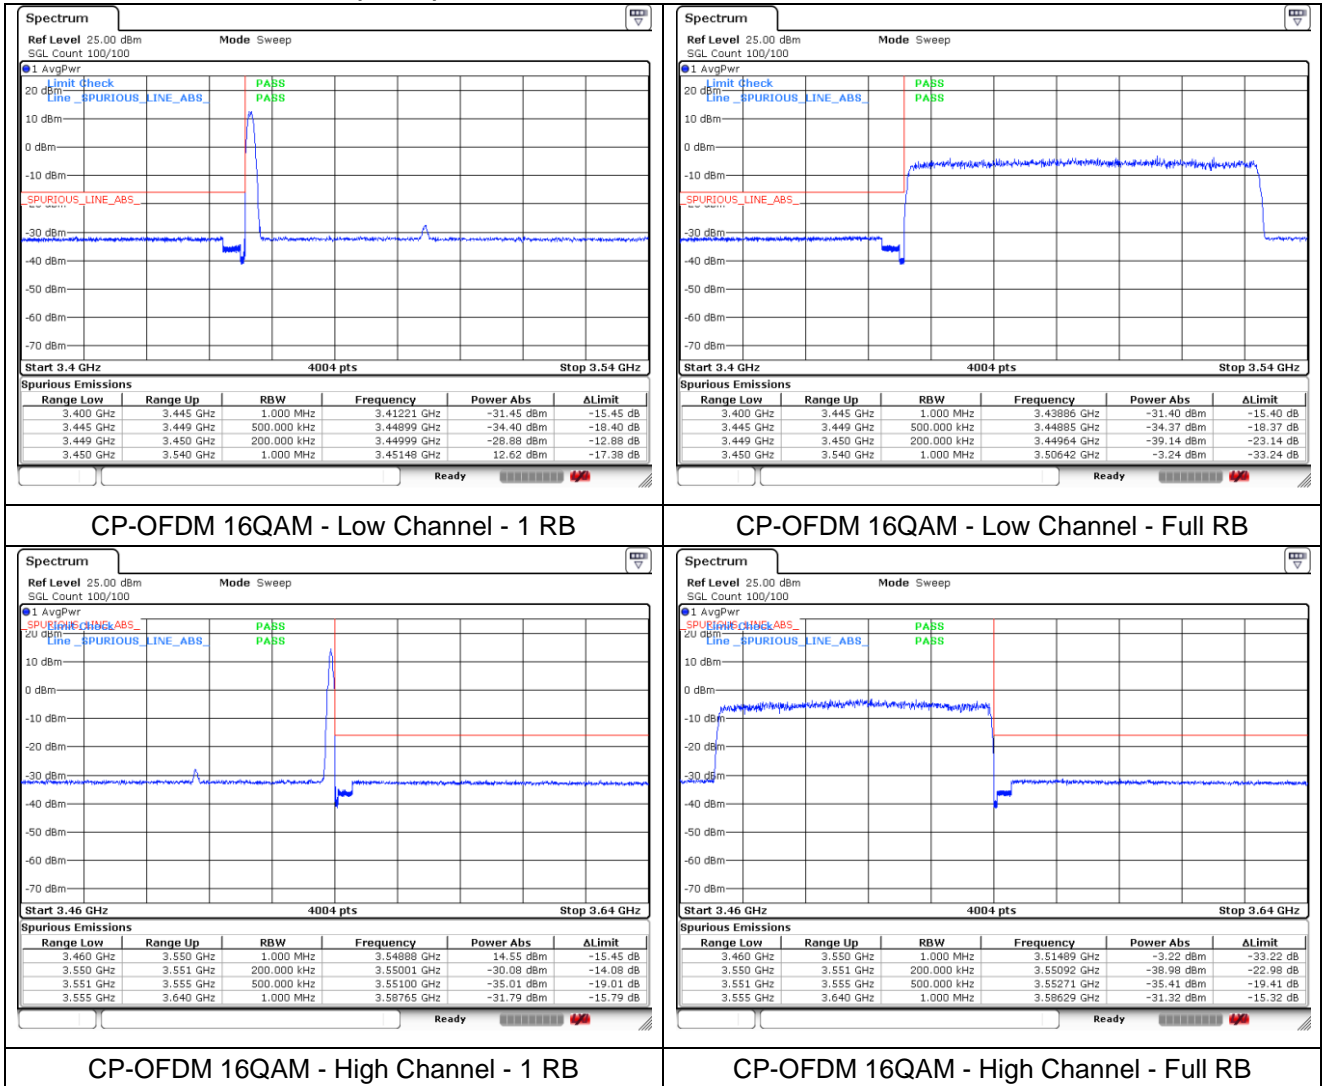

**NR band 77/78 Low Band (40 MHz)**

**NR band 77/78 Low Band (40 MHz)**

**NR band 77/78 Low Band (50 MHz)**

**NR band 77/78 Low Band (50 MHz)**

**NR band 77/78 Low Band (60 MHz)**

**NR band 77/78 Low Band (60 MHz)**

**NR band 77/78 Low Band (70 MHz)**

**NR band 77/78 Low Band (70 MHz)**

**NR band 77/78 Low Band (80 MHz)**

**NR band 77/78 Low Band (80 MHz)**

**NR band 77/78 Low Band (90 MHz)**

**NR band 77/78 Low Band (90 MHz)**

**NR band 77/78 Low Band (100 MHz)**

**NR band 77/78 Low Band (100 MHz)**

**NR band 77\_High Band (20 MHz)**

CP-OFDM QPSK - Low Channel - 1 RB

CP-OFDM QPSK - Low Channel - Full RB

CP-OFDM QPSK - High Channel - 1 RB