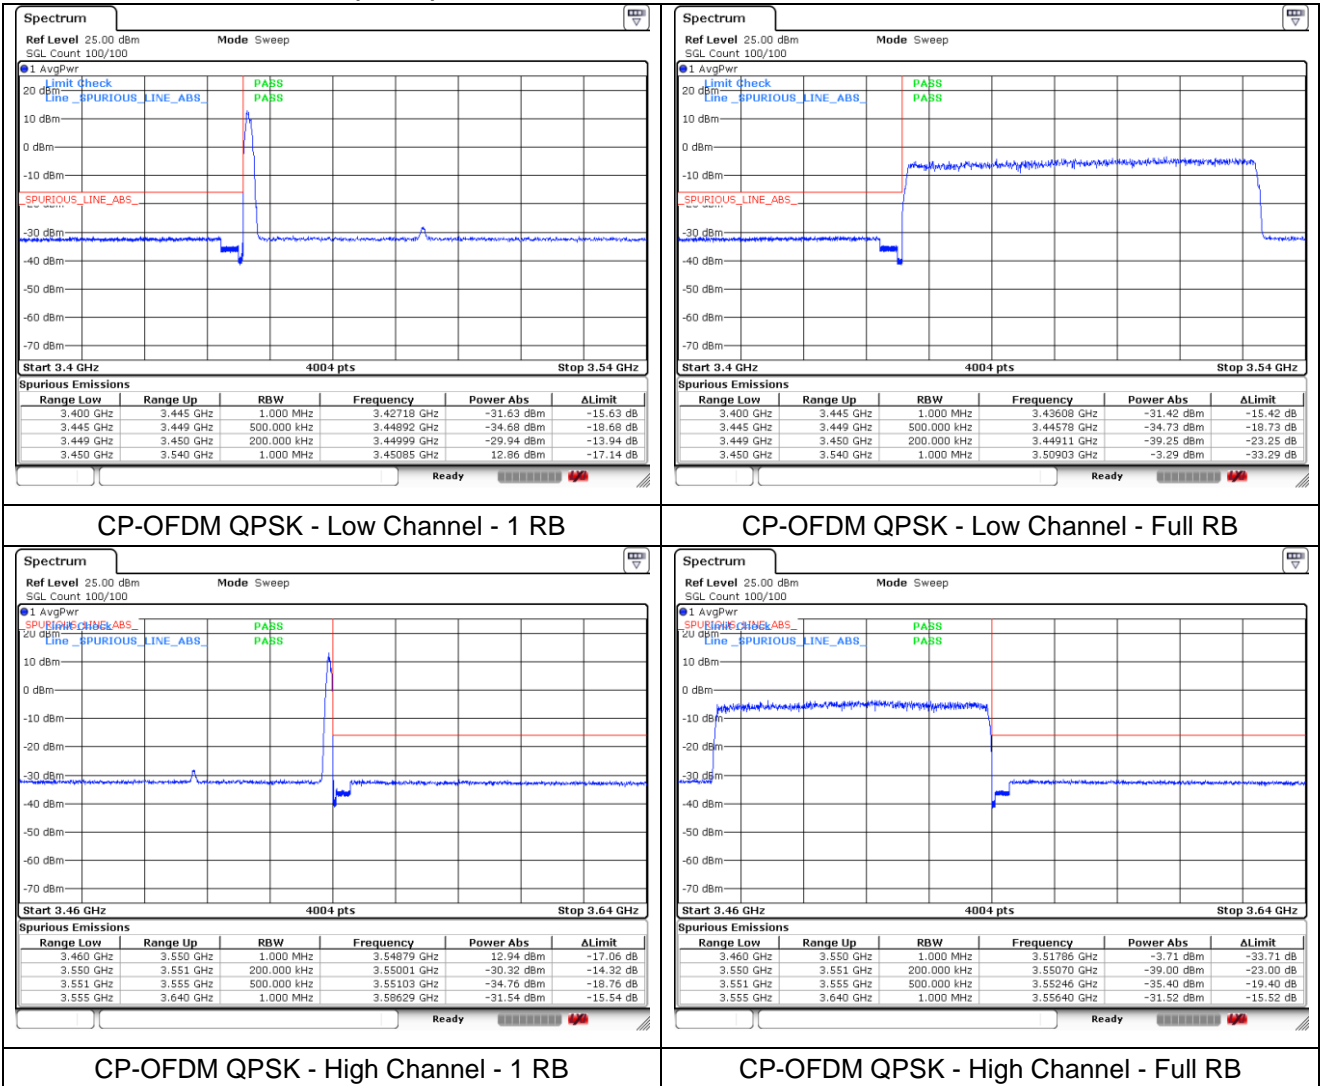

**NR band 77/78 Low Band (70 MHz)**

**NR band 77/78 Low Band (70 MHz)**

**NR band 77/78 Low Band (80 MHz)**

**NR band 77/78 Low Band (80 MHz)**

**NR band 77/78 Low Band (90 MHz)**

**NR band 77/78 Low Band (90 MHz)**

**NR band 77/78 Low Band (100 MHz)**

**NR band 77/78 Low Band (100 MHz)**

**NR band 77\_High Band (20 MHz)**

CP-OFDM QPSK - Low Channel - 1 RB

CP-OFDM QPSK - Low Channel - Full RB

CP-OFDM QPSK - High Channel - 1 RB