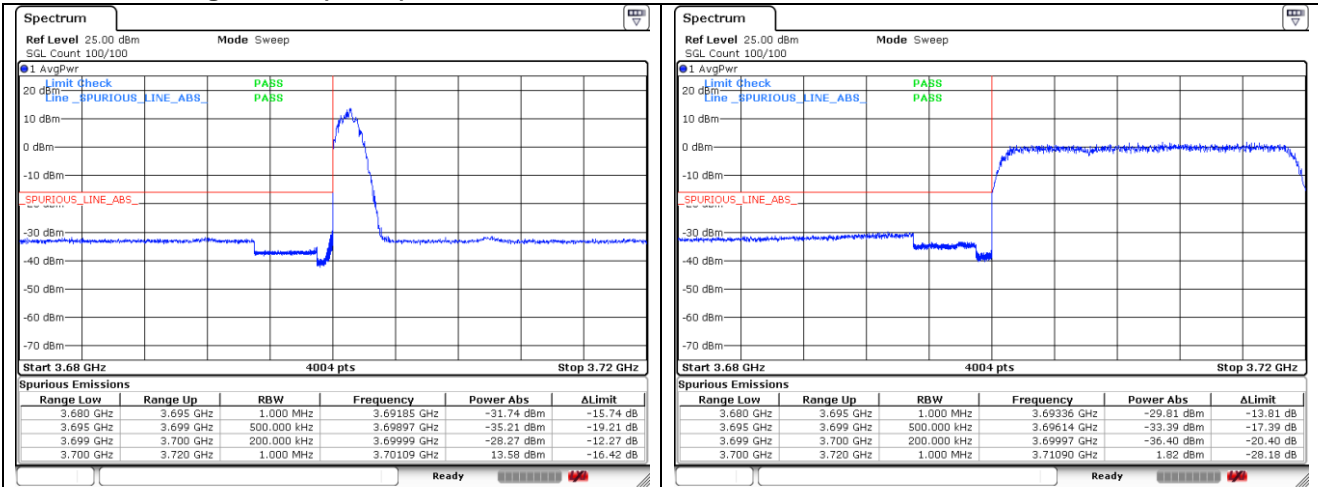

CP-OFDM QPSK - Low Channel - Full RB

NR band 77_High Band (20 MHz)

CP-OFDM QPSK - Low Channel - 1 RB