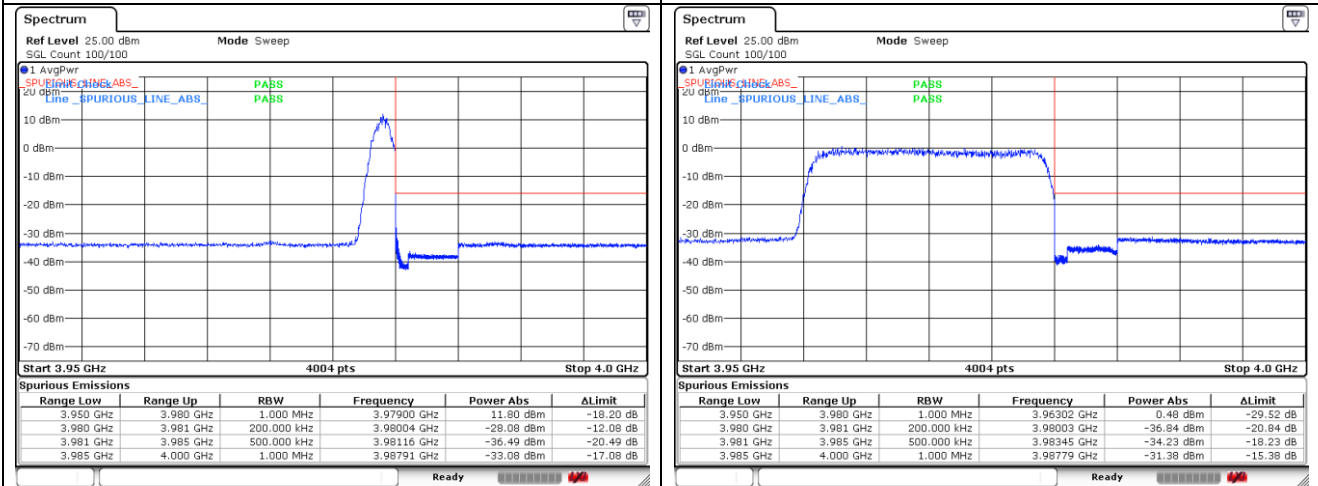

**NR band 77/78 Low Band (100 MHz)**

**NR band 77/78 Low Band (100 MHz)**

**NR band 77\_High Band (20 MHz)**

CP-OFDM QPSK - Low Channel - 1 RB

CP-OFDM QPSK - Low Channel - Full RB

CP-OFDM QPSK - High Channel - 1 RB