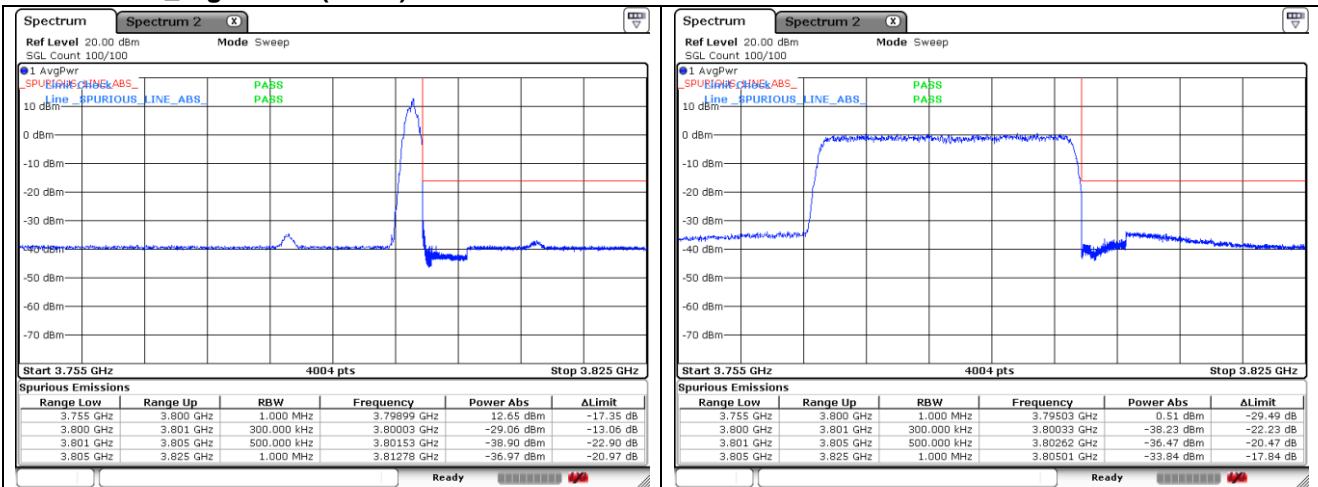

**NR band 77\_High Band (30 MHz)**

CP-OFDM QPSK - Low Channel - 1 RB

CP-OFDM QPSK - Low Channel - Full RB

CP-OFDM QPSK - High Channel - 1 RB

CP-OFDM QPSK - High Channel - Full RB

**NR band 78\_High Band (30 MHz)**