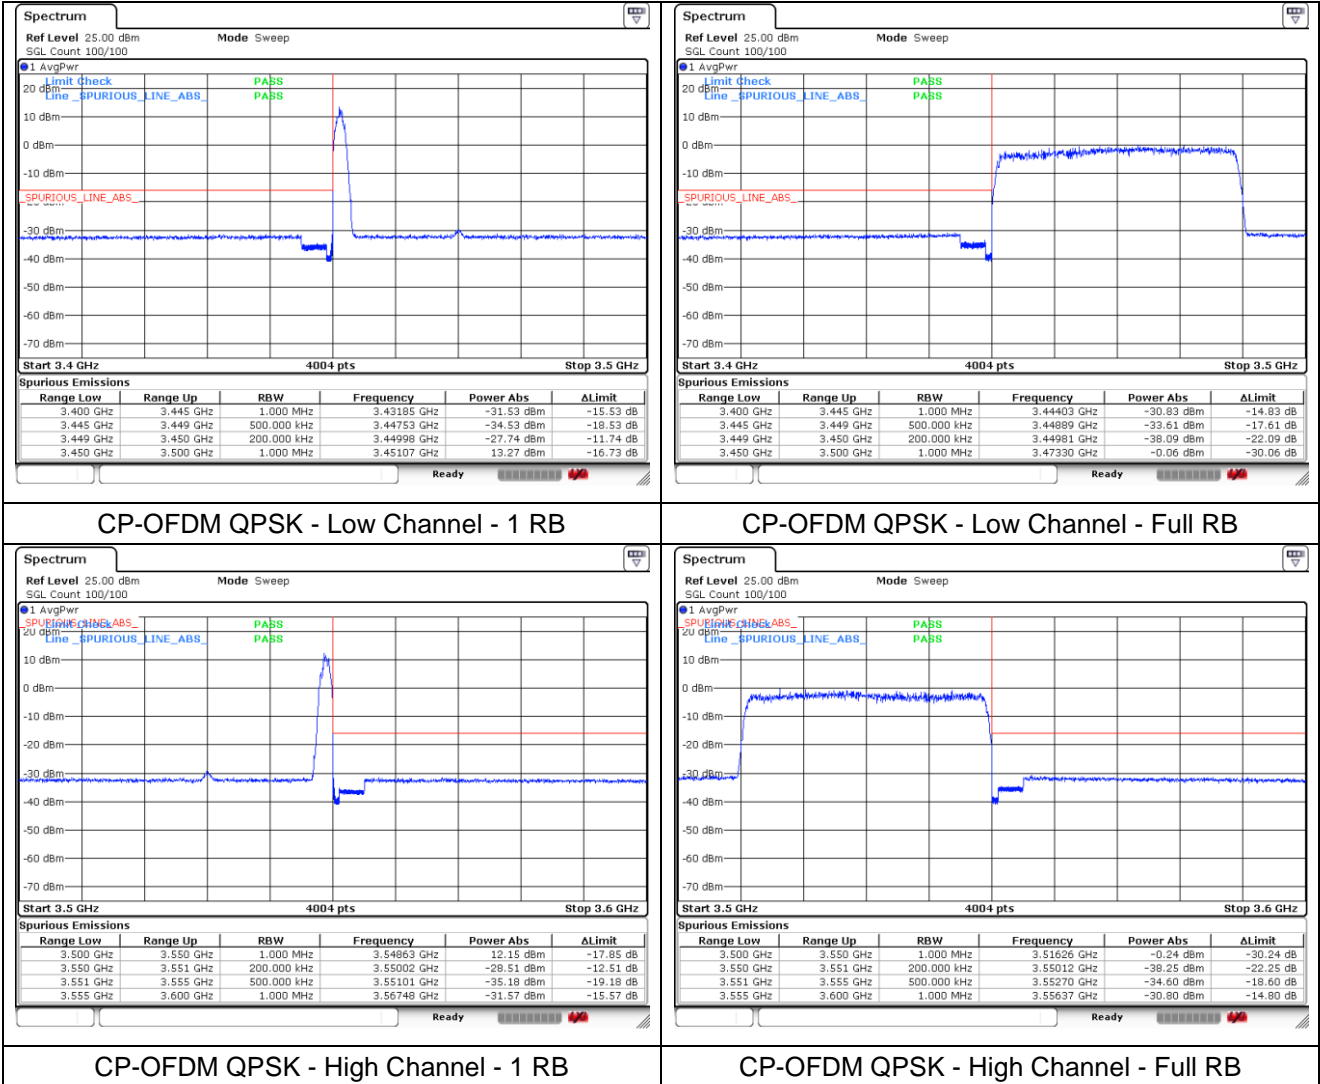

**NR band 77/78 Low Band (40 MHz)**

**NR band 77/78 Low Band (40 MHz)**

**NR band 77/78 Low Band (50 MHz)**

**NR band 77/78 Low Band (50 MHz)**

**NR band 77/78 Low Band (60 MHz)**

**NR band 77/78 Low Band (60 MHz)**

**NR band 77/78 Low Band (70 MHz)**

**NR band 77/78 Low Band (70 MHz)**

**NR band 77/78 Low Band (80 MHz)**

**NR band 77/78 Low Band (80 MHz)**

**NR band 77/78 Low Band (90 MHz)**

**NR band 77/78 Low Band (90 MHz)**