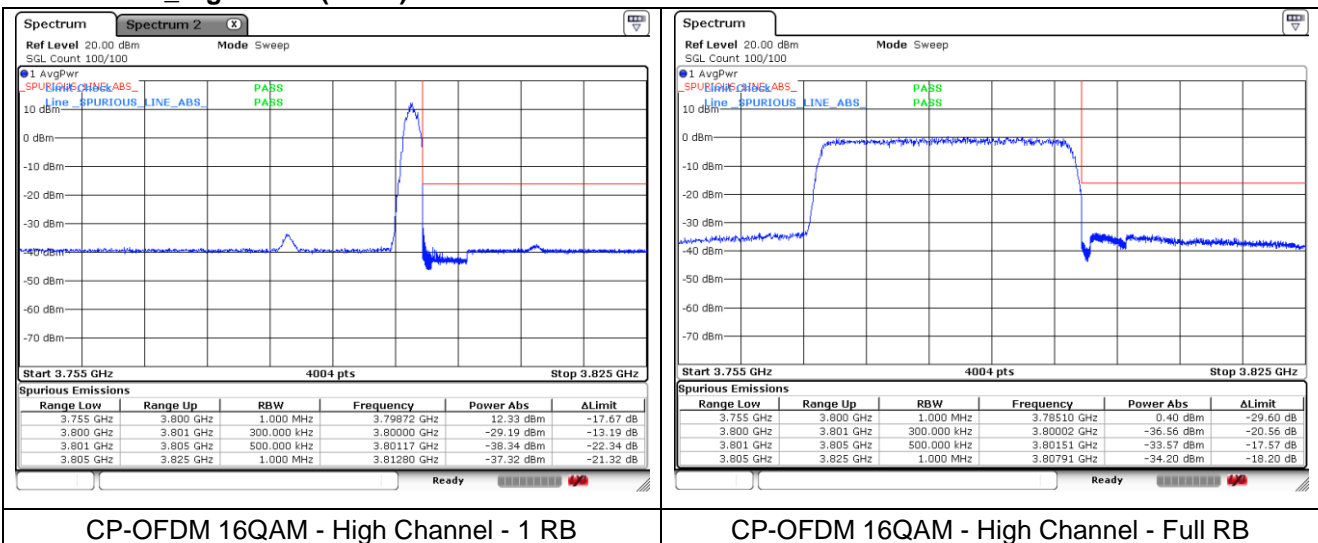

NR band 78_High Band (30 MHz)