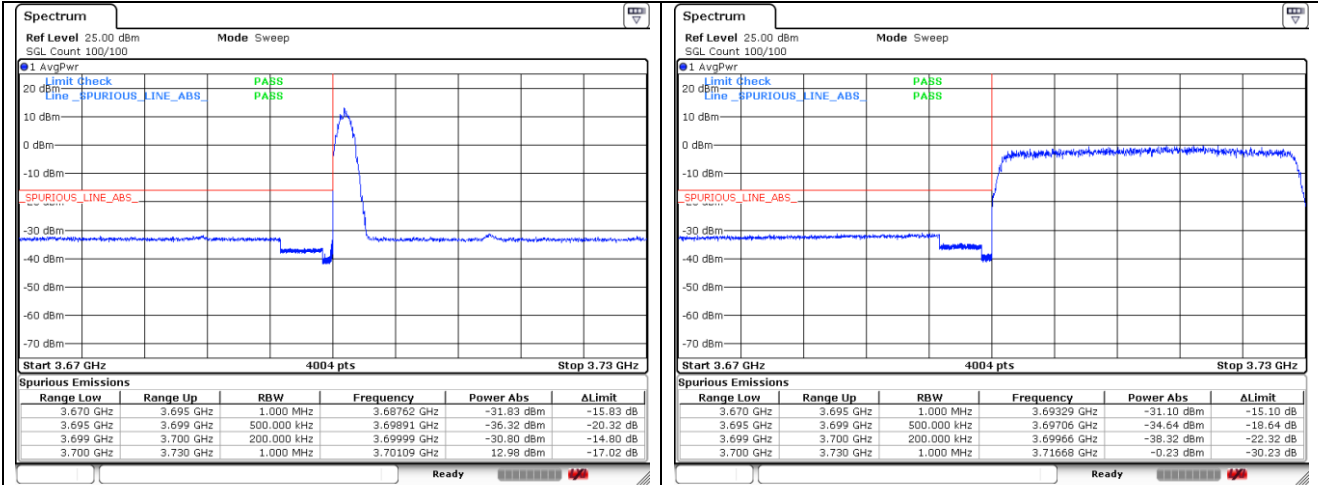

CP-OFDM QPSK - Low Channel - Full RB

NR band 77_High Band (30 MHz)

CP-OFDM QPSK - Low Channel - 1 RB