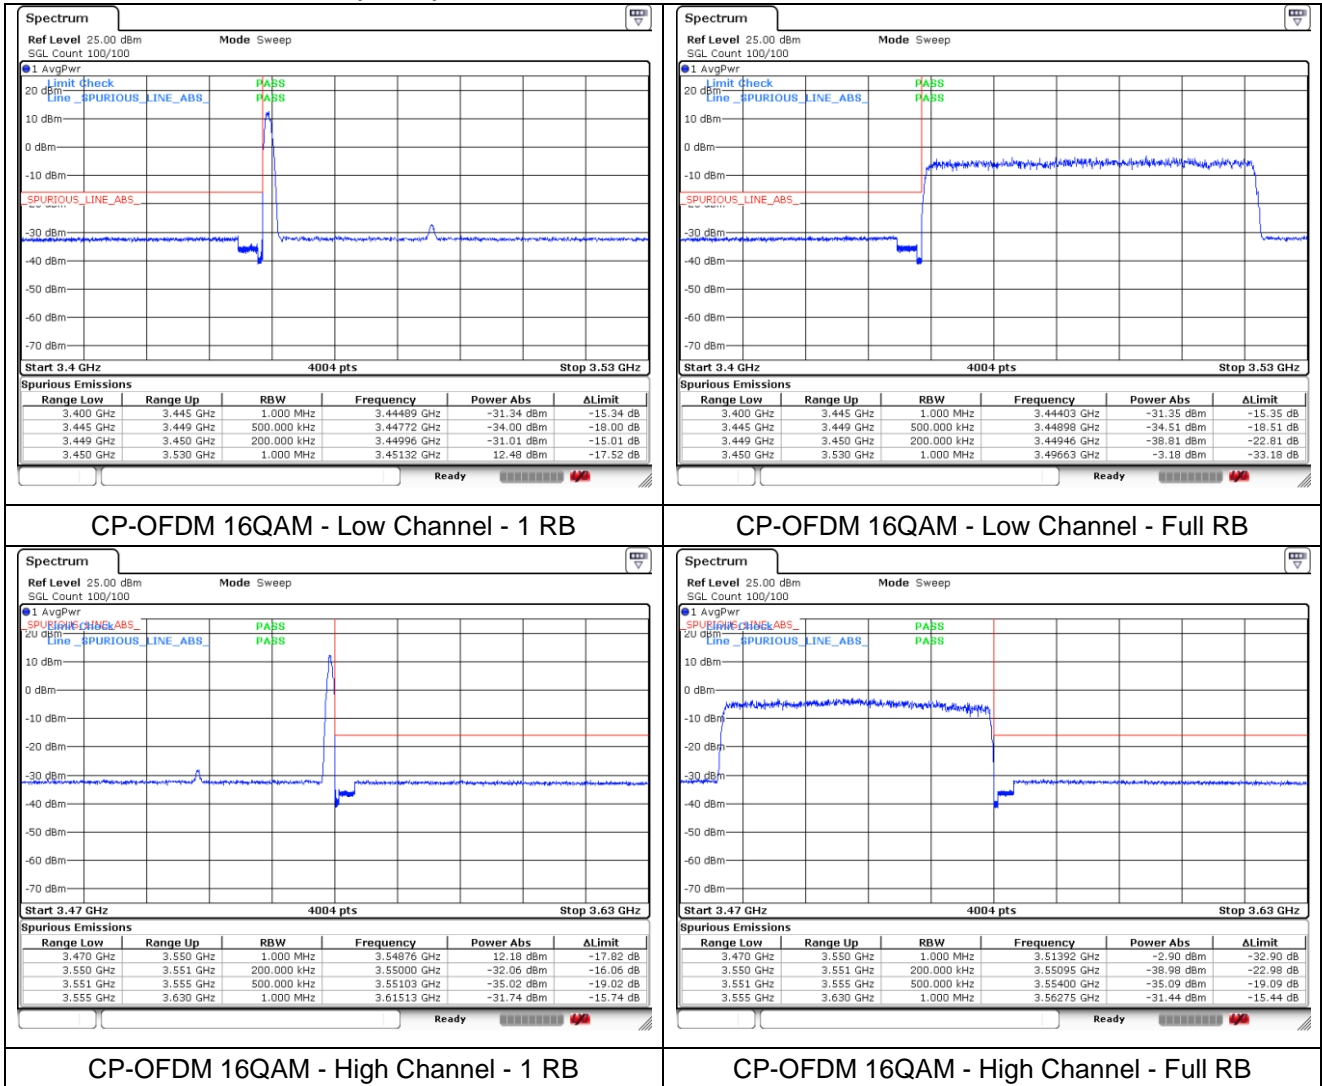

**NR band 77/78 Low Band (40 MHz)**

**NR band 77/78 Low Band (40 MHz)**

**NR band 77/78 Low Band (50 MHz)**

**NR band 77/78 Low Band (50 MHz)**

**NR band 77/78 Low Band (60 MHz)**

**NR band 77/78 Low Band (60 MHz)**

**NR band 77/78 Low Band (70 MHz)**

**NR band 77/78 Low Band (70 MHz)**

**NR band 77/78 Low Band (80 MHz)**

**NR band 77/78 Low Band (80 MHz)**

**NR band 77/78 Low Band (90 MHz)**

**NR band 77/78 Low Band (90 MHz)**

**NR band 77/78 Low Band (100 MHz)**

**NR band 77/78 Low Band (100 MHz)**

**NR band 77\_High Band (20 MHz)**

CP-OFDM QPSK - Low Channel - 1 RB

CP-OFDM QPSK - Low Channel - Full RB

CP-OFDM QPSK - High Channel - 1 RB