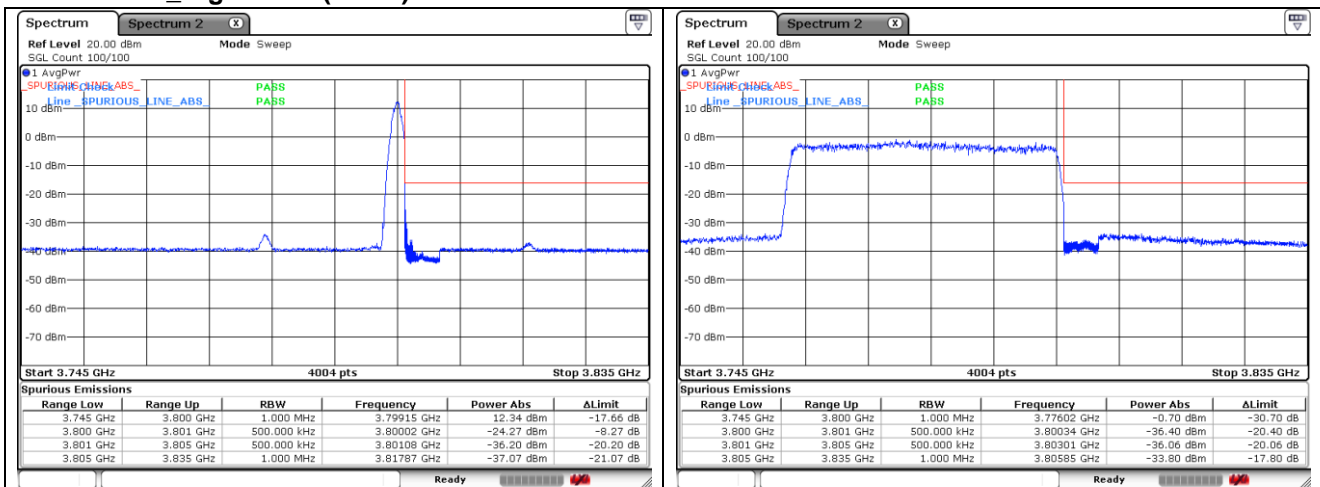

NR band 78_High Band (40 MHz)

CP-OFDM QPSK - High Channel - 1 RB

CP-OFDM QPSK - High Channel - Full RB