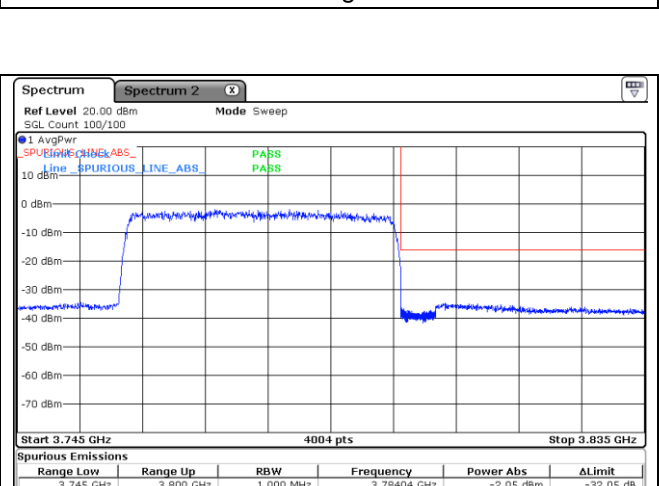

CP-OFDM 16QAM - High Channel - Full RB