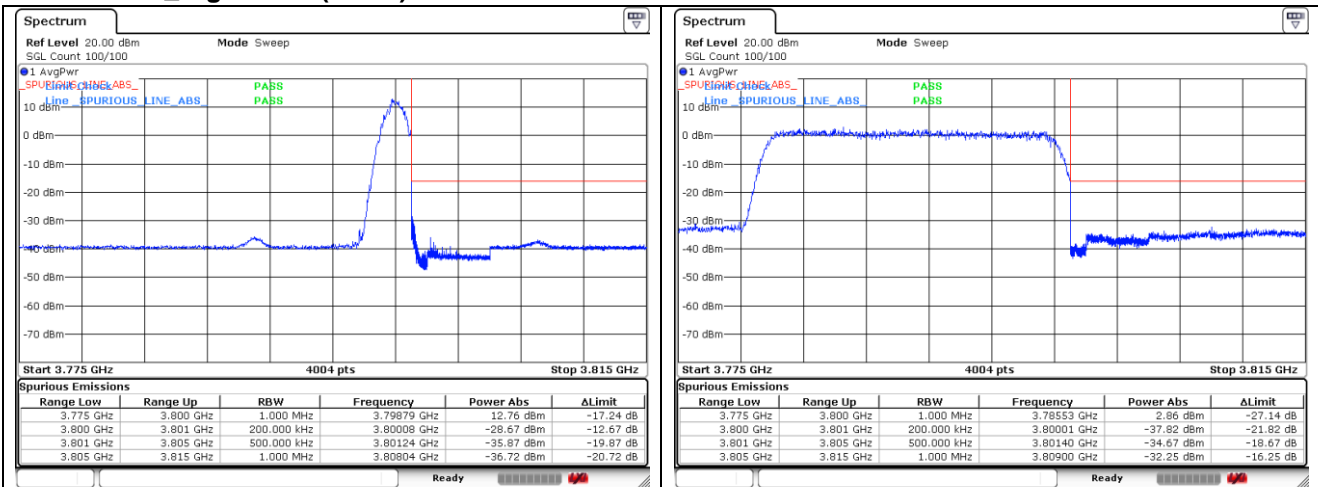

NR band 78_High Band (20 MHz)

CP-OFDM QPSK - High Channel - 1 RB

CP-OFDM QPSK - High Channel - Full RB