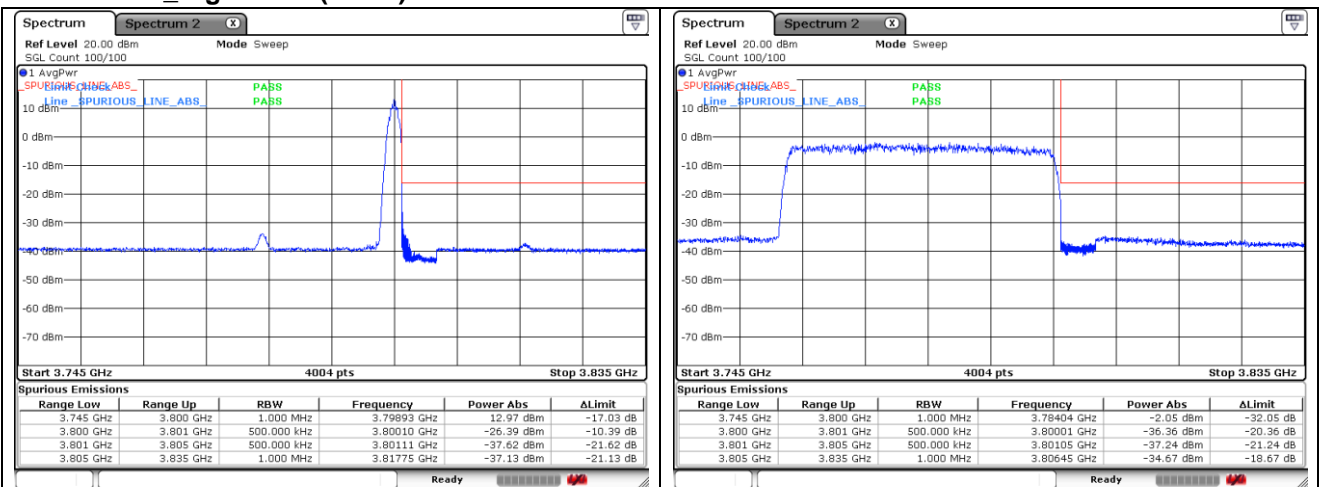

**CP-OFDM 16QAM - Low Channel - Full RB**

**CP-OFDM 16QAM - High Channel - 1 RB**

**CP-OFDM 16QAM - High Channel - Full RB**

**NR band 78\_High Band (40 MHz)**

**CP-OFDM 16QAM - High Channel - 1 RB**

**CP-OFDM 16QAM - High Channel - Full RB**