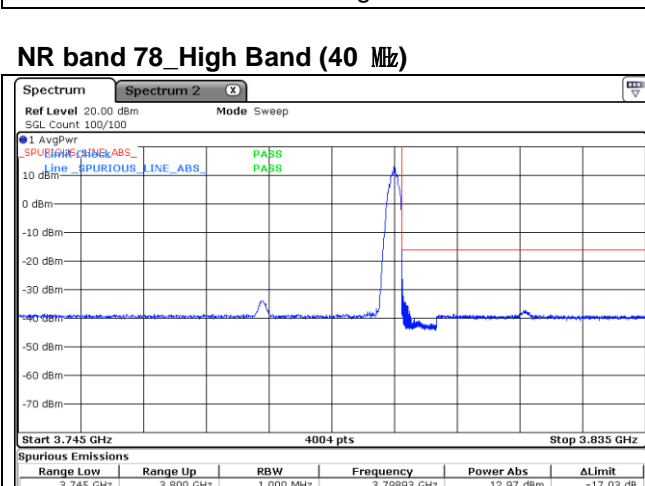

CP-OFDM QPSK - High Channel - Full RB

**NR band 78\_High Band (40 MHz)**

CP-OFDM QPSK - High Channel - 1 RB

CP-OFDM QPSK - High Channel - Full RB

**NR band 77\_High Band (40 MHz)**

**CP-OFDM 16QAM - Low Channel - 1 RB**

**CP-OFDM 16QAM - Low Channel - Full RB**

**CP-OFDM 16QAM - High Channel - 1 RB**

**CP-OFDM 16QAM - High Channel - Full RB**

**NR band 78\_High Band (40 MHz)**

**CP-OFDM 16QAM - High Channel - 1 RB**

**CP-OFDM 16QAM - High Channel - Full RB**