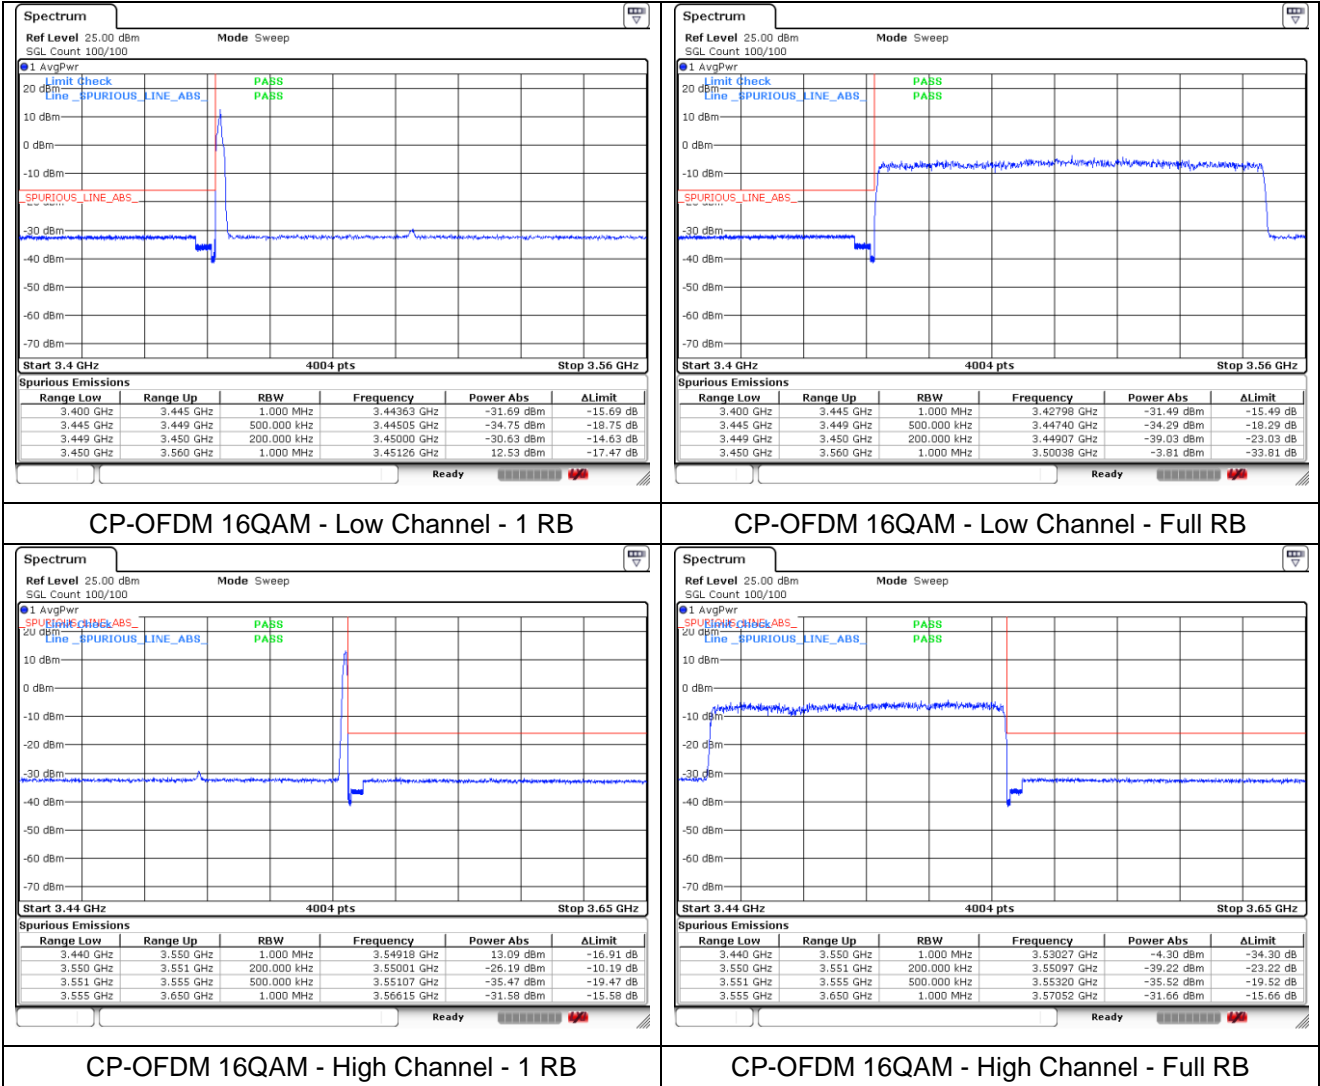

**NR band 77/78 Low Band (40 MHz)**

**NR band 77/78 Low Band (40 MHz)**

**NR band 77/78 Low Band (50 MHz)**

**NR band 77/78 Low Band (50 MHz)**

**NR band 77/78 Low Band (60 MHz)**

**NR band 77/78 Low Band (60 MHz)**

**NR band 77/78 Low Band (70 MHz)**

**NR band 77/78 Low Band (70 MHz)**

**NR band 77/78 Low Band (80 MHz)**

**NR band 77/78 Low Band (80 MHz)**

**NR band 77/78 Low Band (90 MHz)**

**NR band 77/78 Low Band (90 MHz)**

**NR band 77/78 Low Band (100 MHz)**

**NR band 77/78 Low Band (100 MHz)**

**NR band 77\_High Band (20 MHz)**

CP-OFDM QPSK - Low Channel - 1 RB

CP-OFDM QPSK - Low Channel - Full RB

CP-OFDM QPSK - High Channel - 1 RB