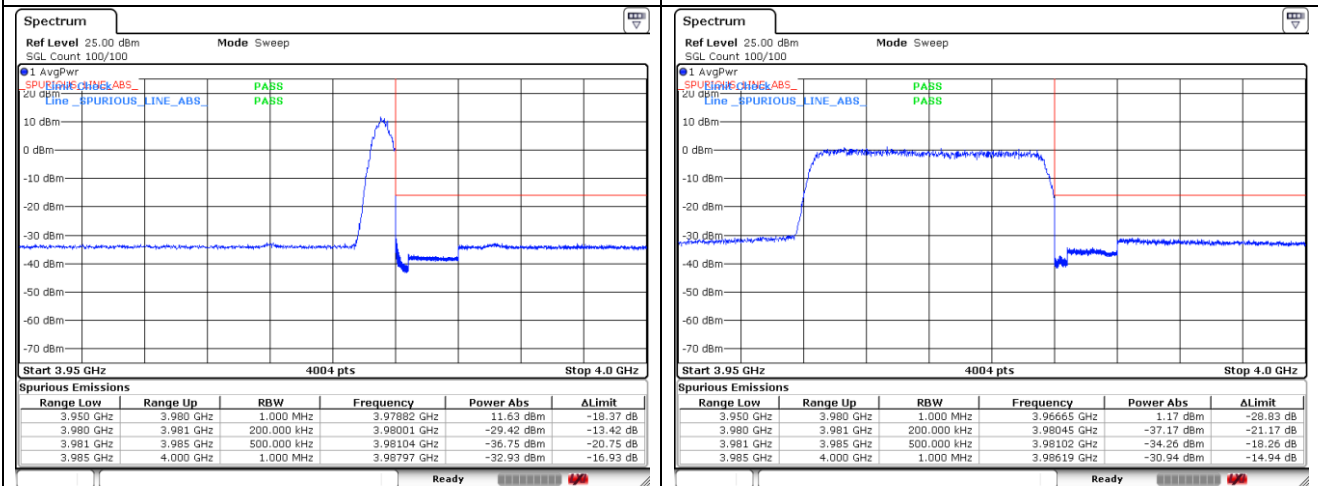

CP-OFDM 16QAM - Low Channel - 1 RB

CP-OFDM 16QAM - Low Channel - Full RB