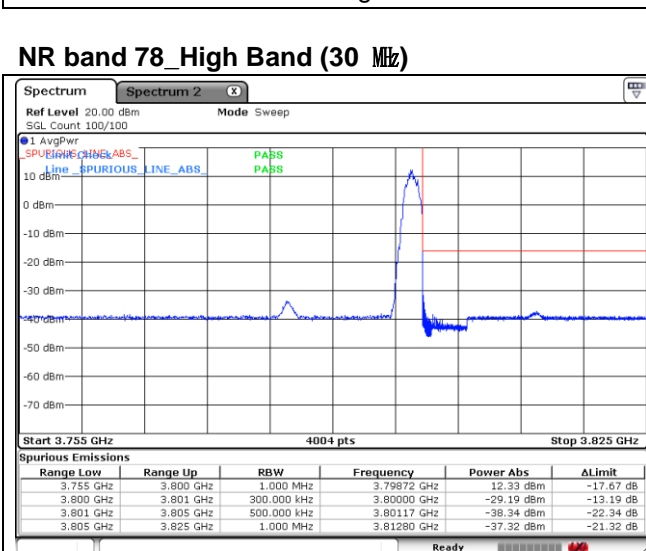

CP-OFDM QPSK - High Channel - 1 RB

CP-OFDM QPSK - High Channel - Full RB

**NR band 77\_High Band (30 MHz)**

**CP-OFDM 16QAM - Low Channel - 1 RB**

**CP-OFDM 16QAM - Low Channel - Full RB**

**CP-OFDM 16QAM - High Channel - 1 RB**