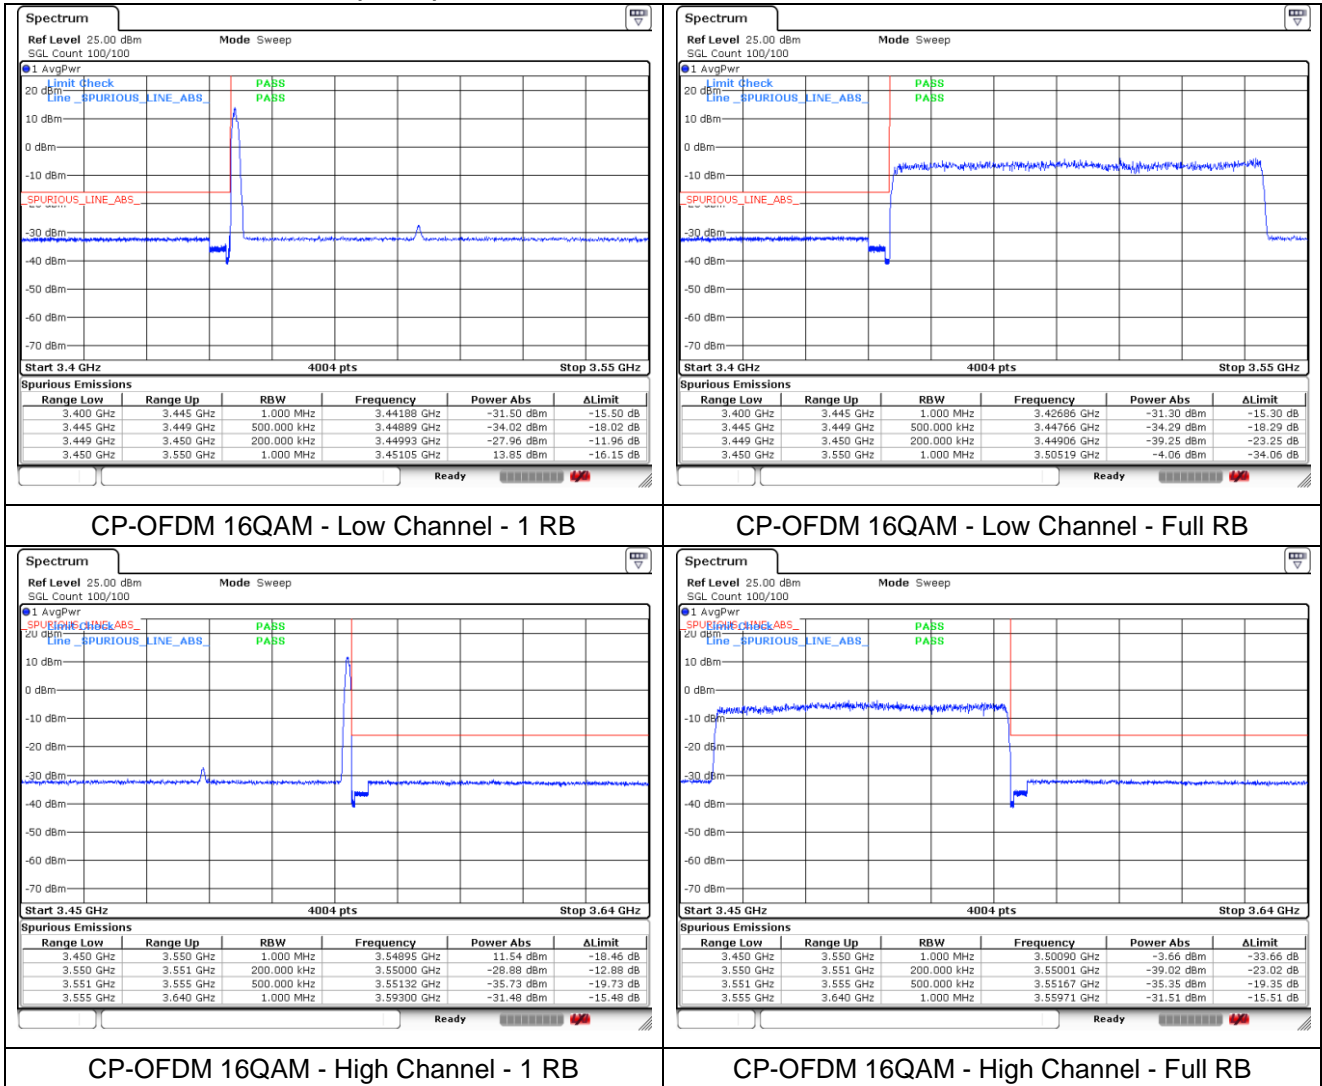

**NR band 77/78 Low Band (40 MHz)**

**NR band 77/78 Low Band (40 MHz)**

**NR band 77/78 Low Band (50 MHz)**

**NR band 77/78 Low Band (50 MHz)**

**NR band 77/78 Low Band (60 MHz)**

**NR band 77/78 Low Band (60 MHz)**

**NR band 77/78 Low Band (70 MHz)**

**NR band 77/78 Low Band (70 MHz)**

**NR band 77/78 Low Band (80 MHz)**

**NR band 77/78 Low Band (80 MHz)**

**NR band 77/78 Low Band (90 MHz)**

**NR band 77/78 Low Band (90 MHz)**

**NR band 77/78 Low Band (100 MHz)**

**NR band 77/78 Low Band (100 MHz)**

**NR band 77\_High Band (20 MHz)**

CP-OFDM QPSK - Low Channel - 1 RB

CP-OFDM QPSK - Low Channel - Full RB

CP-OFDM QPSK - High Channel - 1 RB