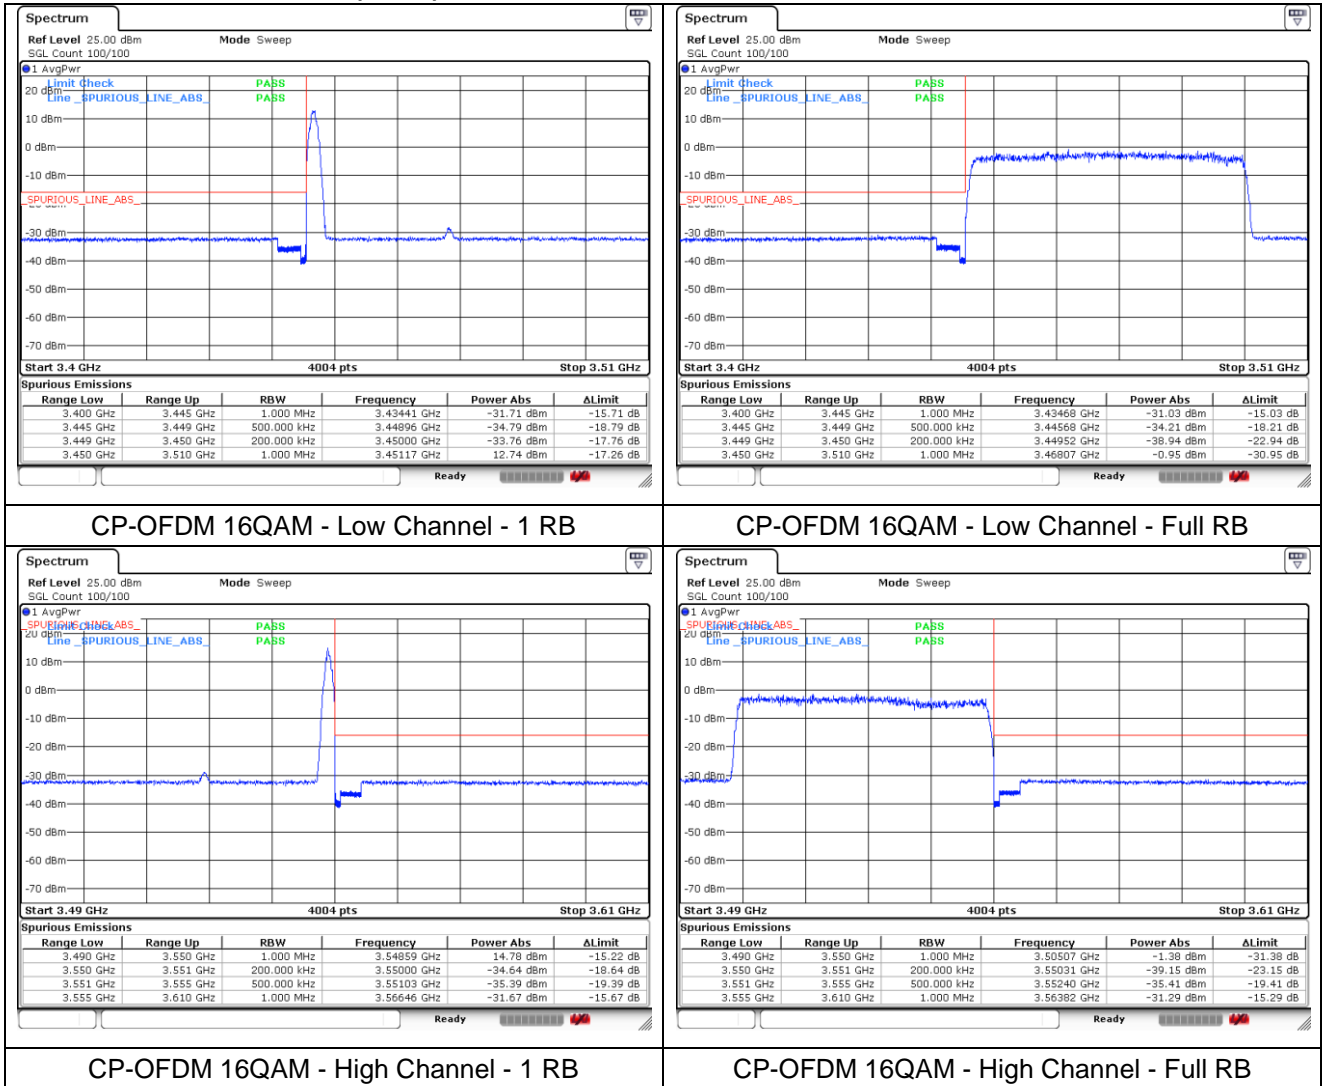

**NR band 77/78 Low Band (40 MHz)**

**NR band 77/78 Low Band (40 MHz)**

**NR band 77/78 Low Band (50 MHz)**

**NR band 77/78 Low Band (50 MHz)**

**NR band 77/78 Low Band (60 MHz)**

**NR band 77/78 Low Band (60 MHz)**

**NR band 77/78 Low Band (70 MHz)**

**NR band 77/78 Low Band (70 MHz)**

**NR band 77/78 Low Band (80 MHz)**

**NR band 77/78 Low Band (80 MHz)**

**NR band 77/78 Low Band (90 MHz)**

**NR band 77/78 Low Band (90 MHz)**

**NR band 77/78 Low Band (100 MHz)**

**NR band 77/78 Low Band (100 MHz)**

**NR band 77\_High Band (20 MHz)**

CP-OFDM QPSK - Low Channel - 1 RB

CP-OFDM QPSK - Low Channel - Full RB

CP-OFDM QPSK - High Channel - 1 RB