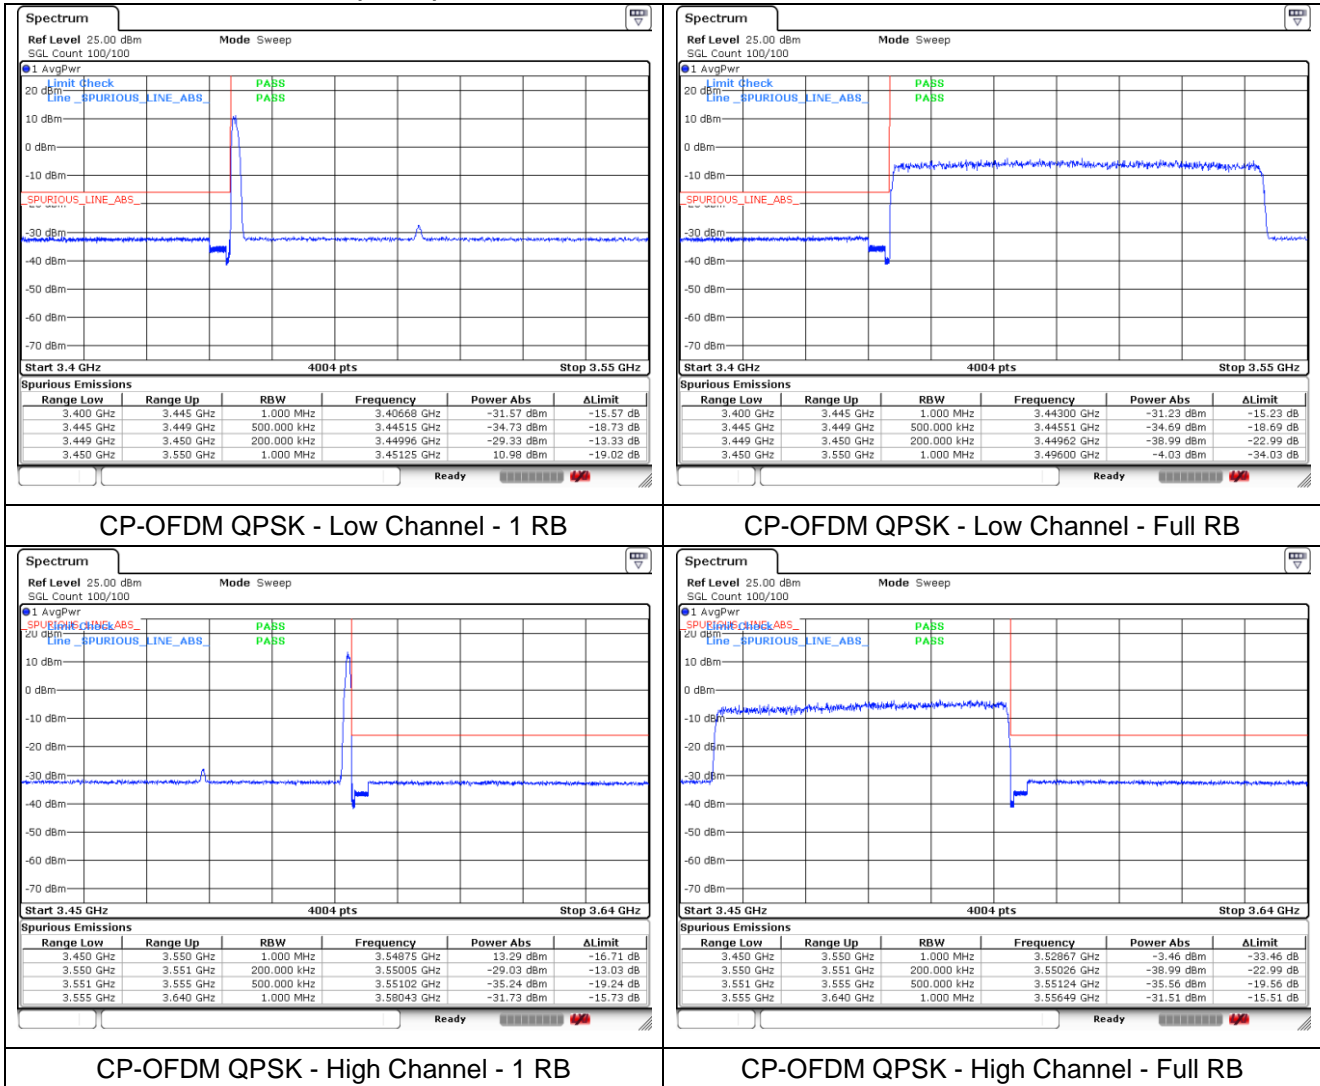

**NR band 77/78 Low Band (40 MHz)**

**NR band 77/78 Low Band (40 MHz)**

**NR band 77/78 Low Band (50 MHz)**

**NR band 77/78 Low Band (50 MHz)**

**NR band 77/78 Low Band (60 MHz)**

**NR band 77/78 Low Band (60 MHz)**

**NR band 77/78 Low Band (70 MHz)**

**NR band 77/78 Low Band (70 MHz)**

**NR band 77/78 Low Band (80 MHz)**

**NR band 77/78 Low Band (80 MHz)**

**NR band 77/78 Low Band (90 MHz)**

**NR band 77/78 Low Band (90 MHz)**

**NR band 77/78 Low Band (100 MHz)**

**NR band 77/78 Low Band (100 MHz)**

**NR band 77\_High Band (20 MHz)**

CP-OFDM QPSK - Low Channel - 1 RB

CP-OFDM QPSK - Low Channel - Full RB

CP-OFDM QPSK - High Channel - 1 RB