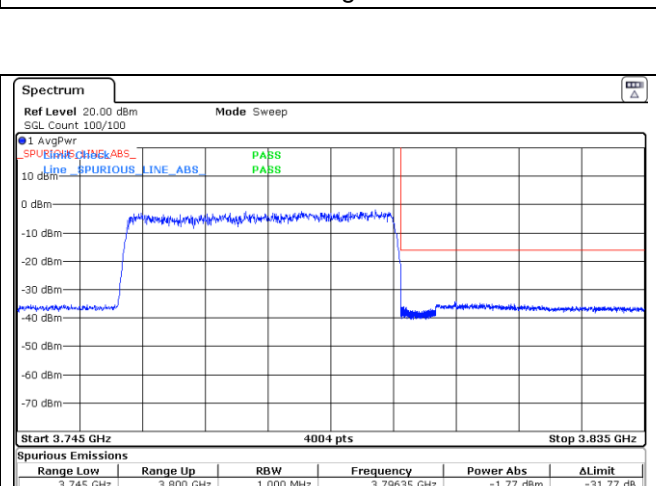

**NR band 77\_High Band (40 MHz)**

**CP-OFDM 16QAM - Low Channel - 1 RB**

**CP-OFDM 16QAM - Low Channel - Full RB**

**CP-OFDM 16QAM - High Channel - 1 RB**

**CP-OFDM 16QAM - High Channel - Full RB**

**NR band 78\_High Band (40 MHz)**