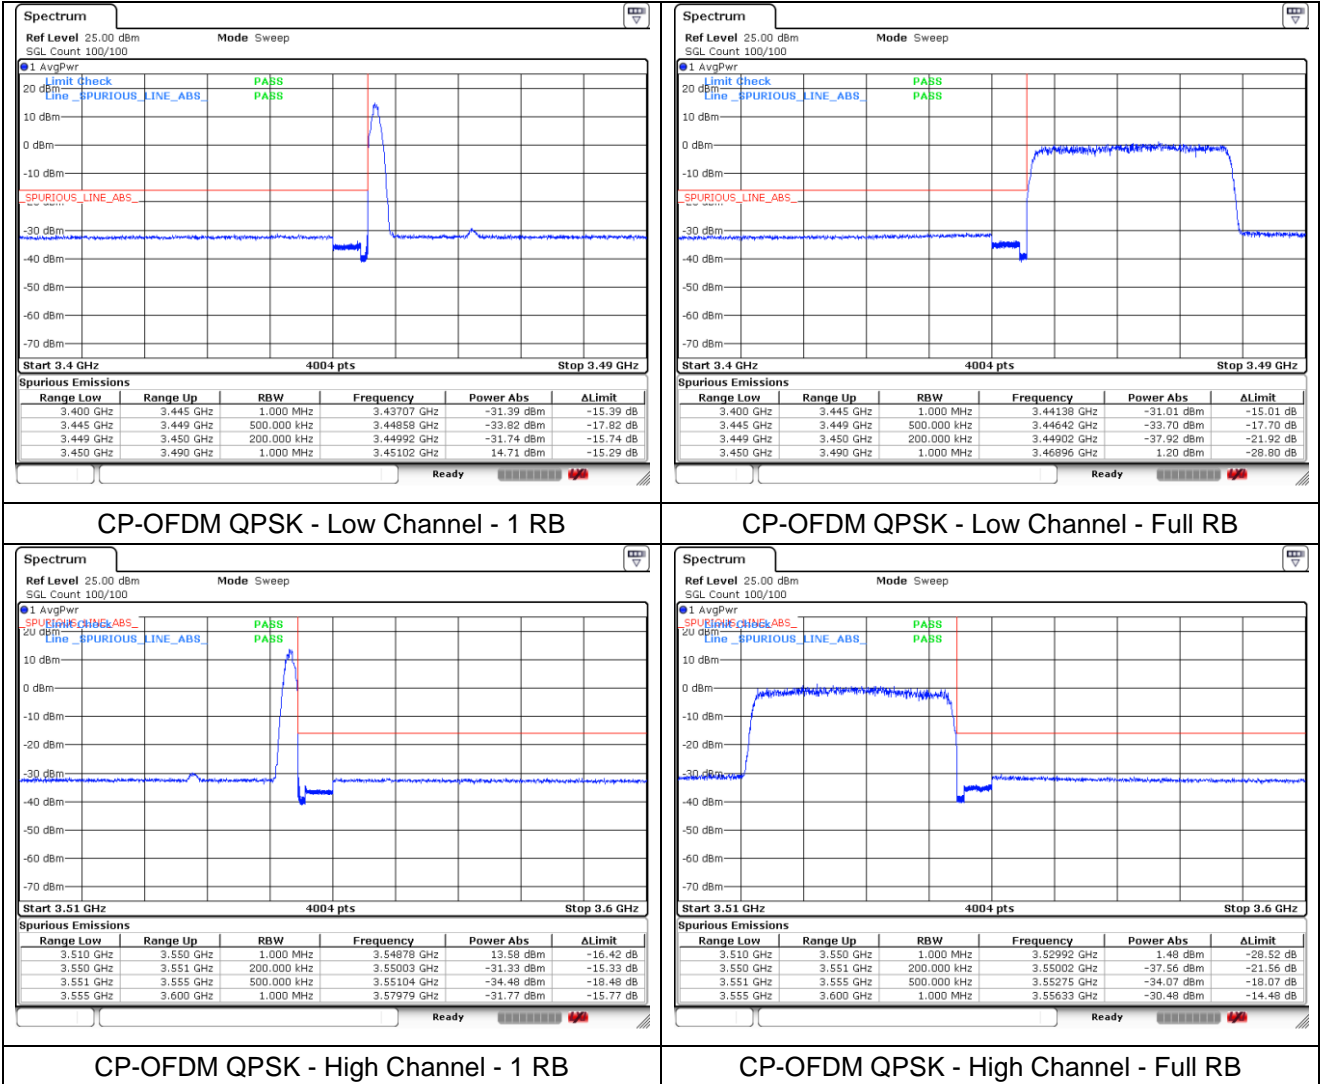

CP-OFDM 16QAM - High Channel - 1 RB

CP-OFDM 16QAM - High Channel - Full RB

**MIMO\_Port 2**  
**NR band 77/78\_Low Band (20 MHz)**

**NR band 77/78 Low Band (20 MHz)**

**NR band 77/78 Low Band (30 MHz)**

**NR band 77/78 Low Band (30 MHz)**