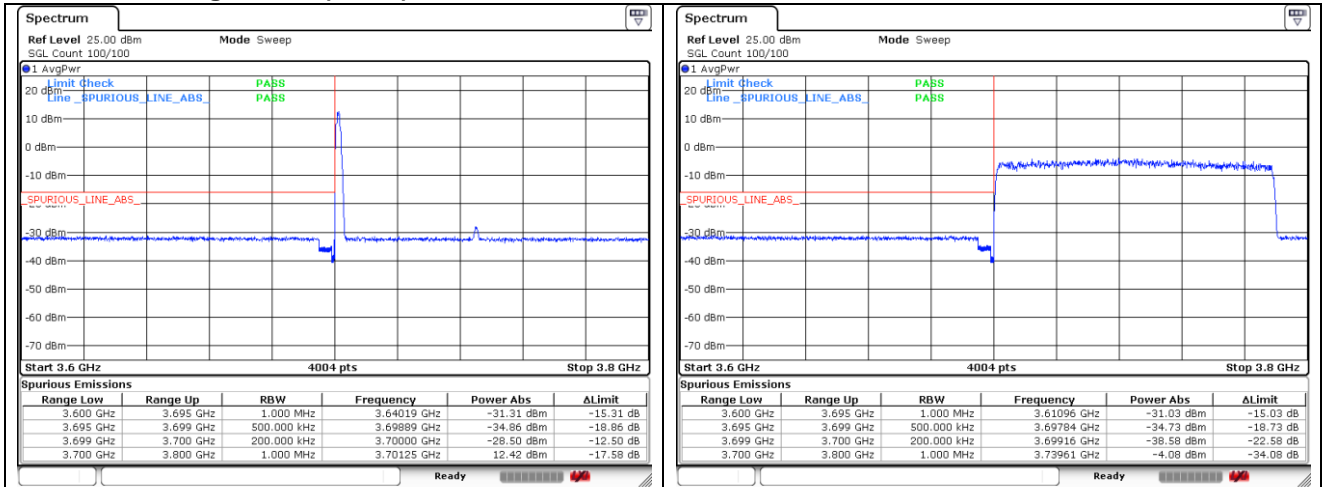

CP-OFDM QPSK - Low Channel - Full RB

NR band 77_High Band (90 MHz)

CP-OFDM QPSK - Low Channel - 1 RB