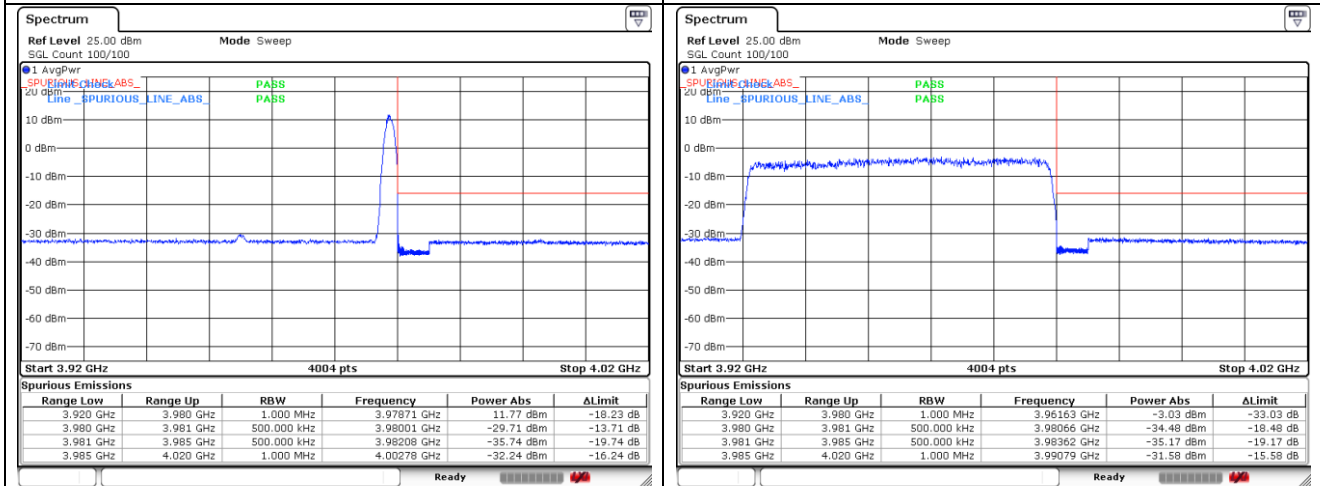

**CP-OFDM 16QAM - High Channel - 1 RB**

**CP-OFDM 16QAM - High Channel - Full RB**

**NR band 77\_High Band (50 MHz)**

CP-OFDM QPSK - Low Channel - 1 RB

CP-OFDM QPSK - Low Channel - Full RB

CP-OFDM QPSK - High Channel - 1 RB