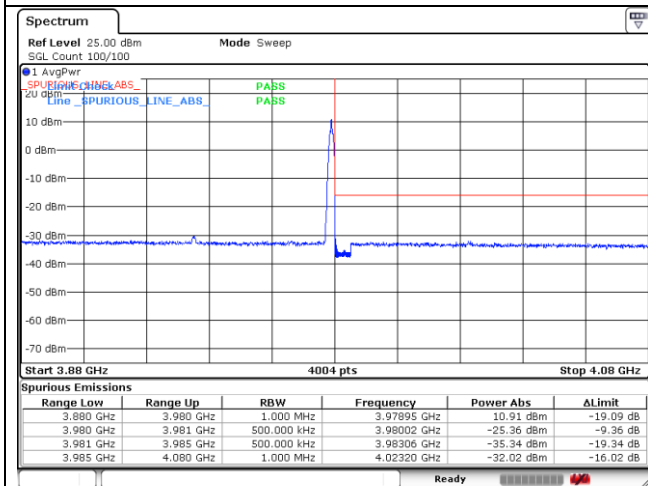

CP-OFDM 16QAM - Low Channel - 1 RB