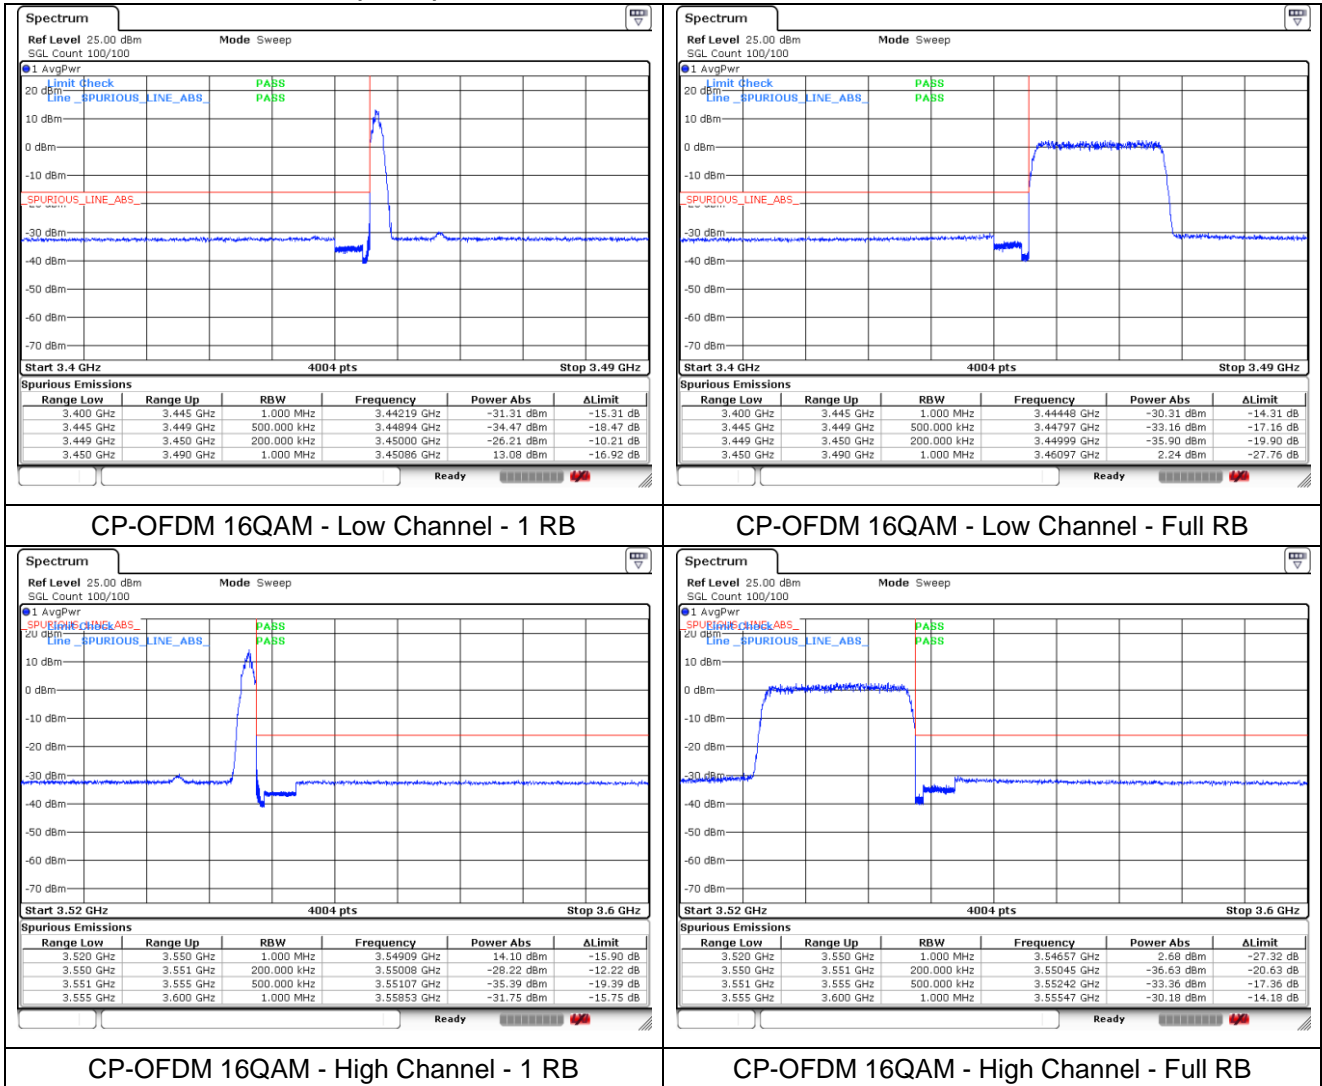

NR band 77/78 Low Band (20 MHz)