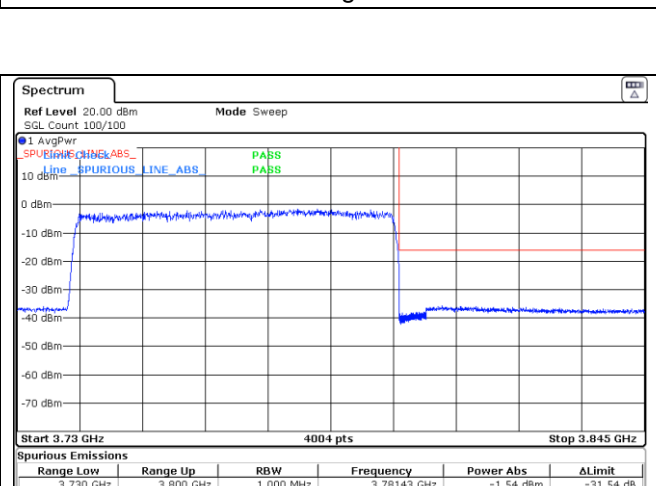

CP-OFDM 16QAM - High Channel - Full RB