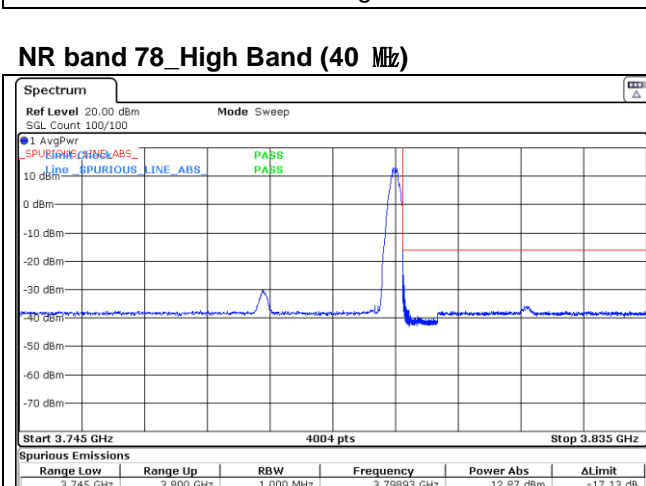

**NR band 77\_High Band (40 MHz)**

**CP-OFDM 16QAM - Low Channel - 1 RB**

**CP-OFDM 16QAM - Low Channel - Full RB**

**CP-OFDM 16QAM - High Channel - 1 RB**

**CP-OFDM 16QAM - High Channel - Full RB**

**NR band 78\_High Band (40 MHz)**