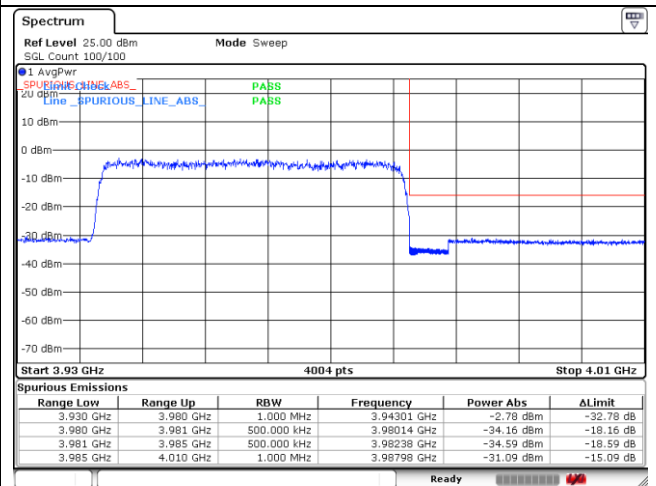

**NR band 77\_High Band (40 MHz)**

**CP-OFDM 16QAM - Low Channel - 1 RB**

**CP-OFDM 16QAM - Low Channel - Full RB**

**CP-OFDM 16QAM - High Channel - 1 RB**

**CP-OFDM 16QAM - High Channel - Full RB**

**NR band 78\_High Band (40 MHz)**