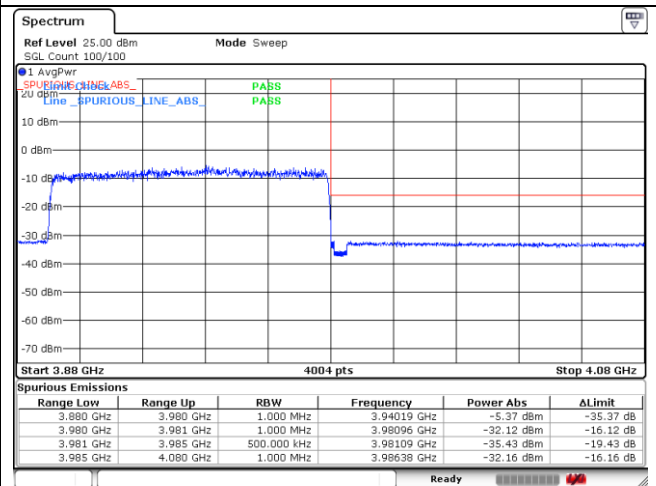

CP-OFDM QPSK - High Channel - 1 RB

CP-OFDM QPSK - High Channel - Full RB

**NR band 77\_High Band (90 MHz)**

**CP-OFDM 16QAM - Low Channel - 1 RB**

**CP-OFDM 16QAM - Low Channel - Full RB**

**CP-OFDM 16QAM - High Channel - 1 RB**