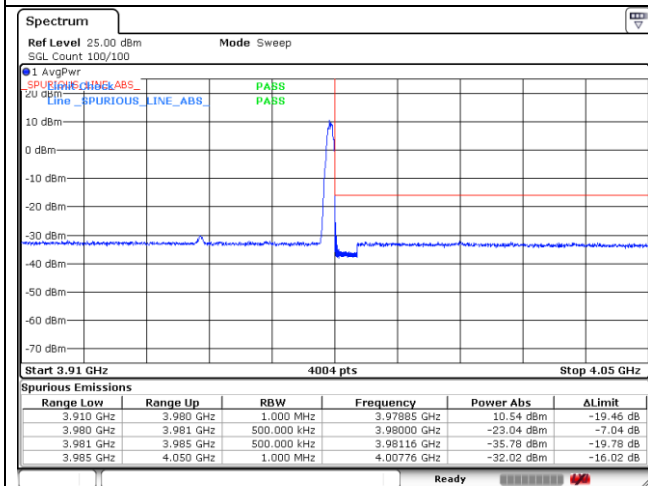

CP-OFDM 16QAM - Low Channel - 1 RB