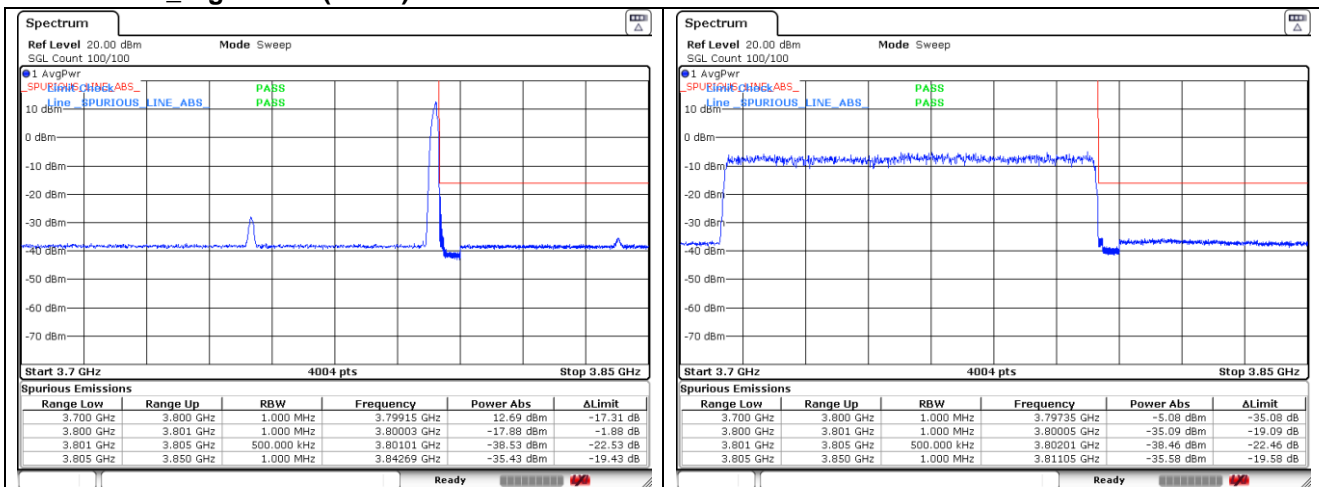

NR band 78_High Band (90 MHz)

CP-OFDM 16QAM - High Channel - 1 RB

CP-OFDM 16QAM - High Channel - Full RB