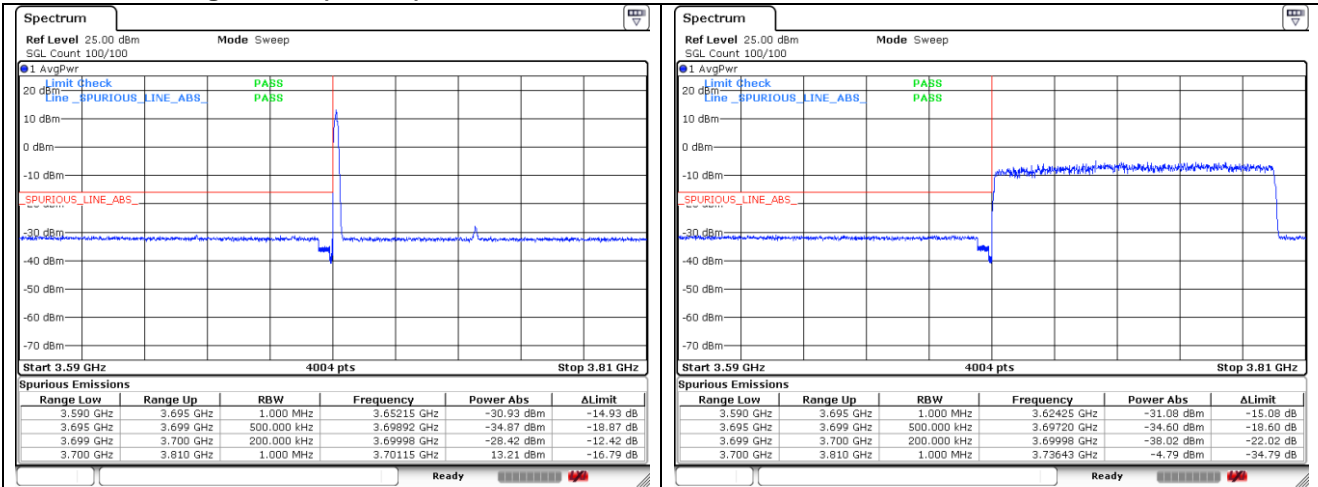

CP-OFDM 16QAM - Low Channel - Full RB

NR band 77_High Band (100 MHz)

CP-OFDM 16QAM - Low Channel - 1 RB