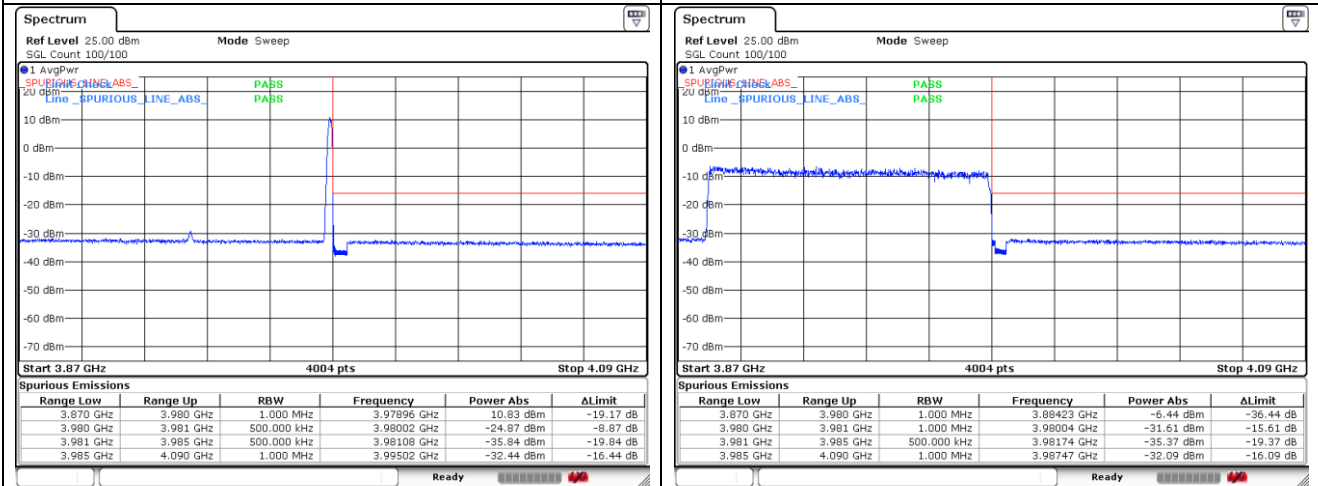

CP-OFDM 16QAM - High Channel - 1 RB

CP-OFDM 16QAM - High Channel - Full RB