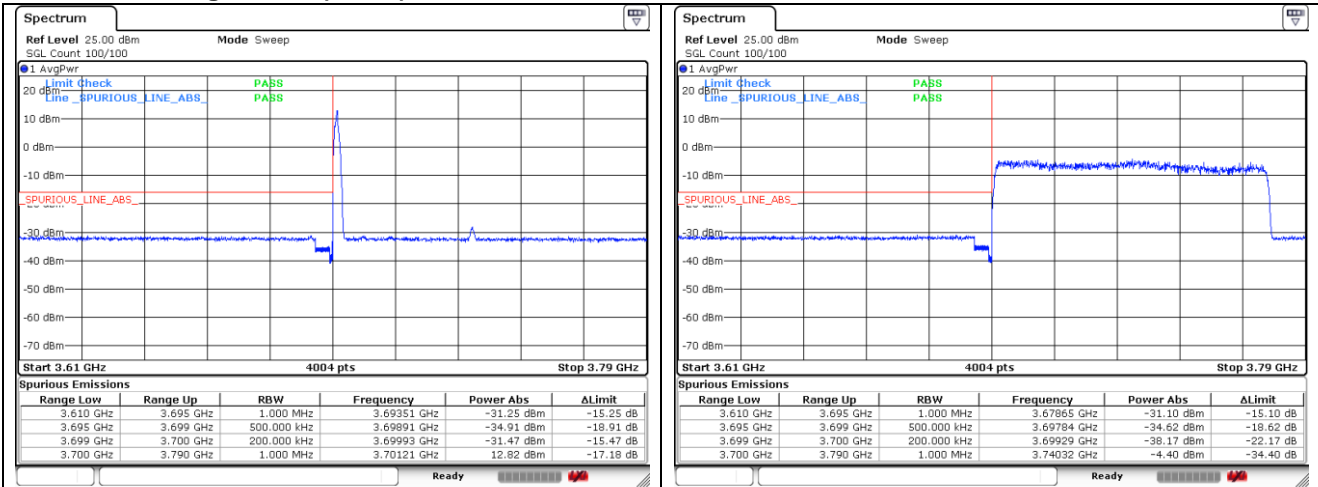

CP-OFDM QPSK - Low Channel - Full RB

NR band 77_High Band (80 MHz)

CP-OFDM QPSK - Low Channel - 1 RB