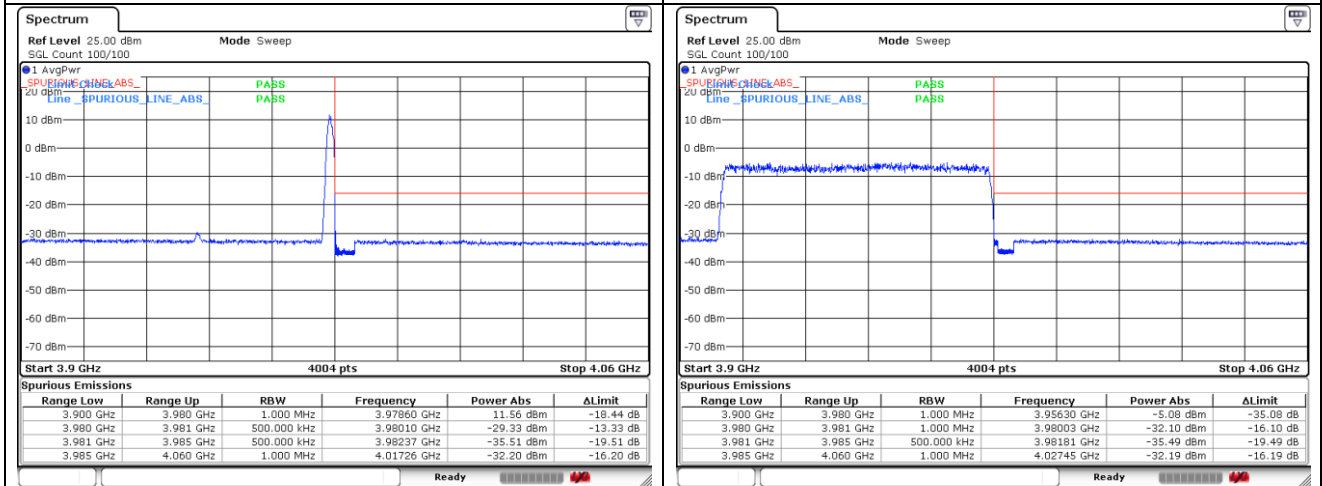

CP-OFDM QPSK - High Channel - 1 RB

CP-OFDM QPSK - High Channel - Full RB