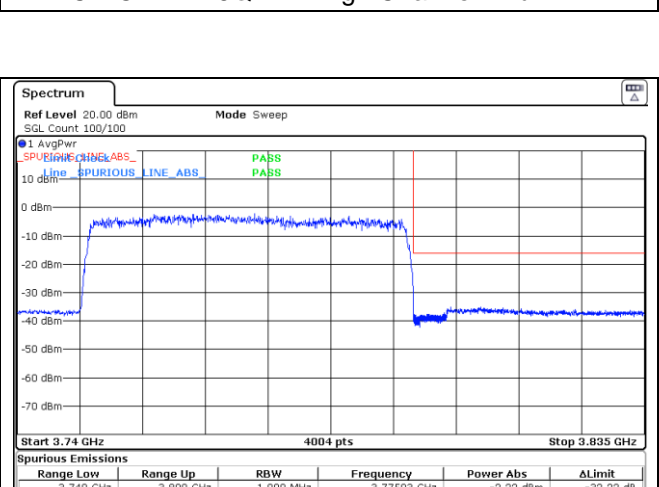

CP-OFDM 16QAM - High Channel - Full RB