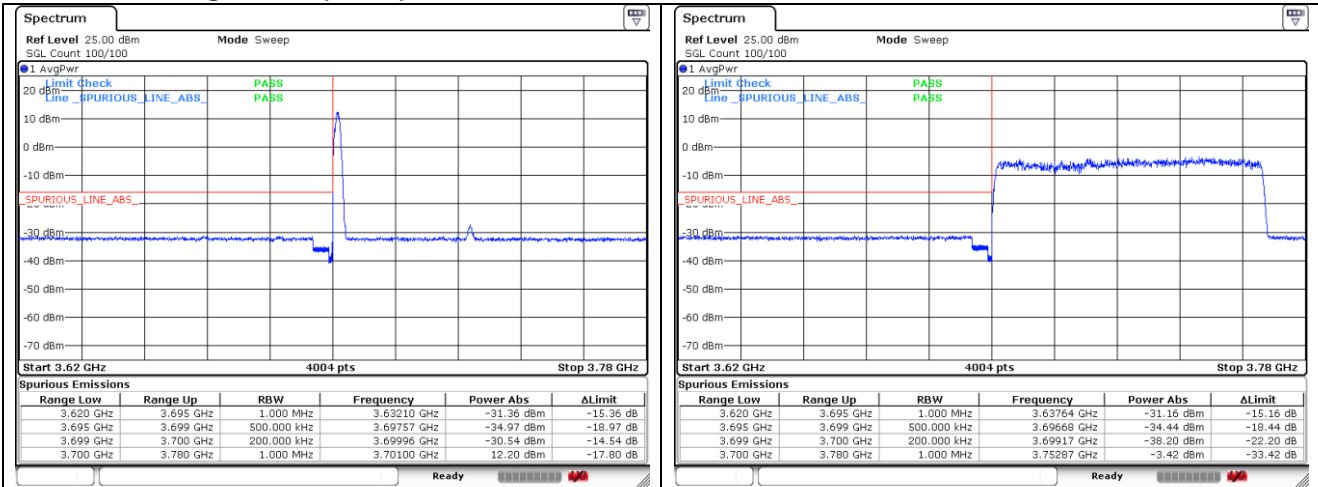

NR band 77_High Band (70 MHz)