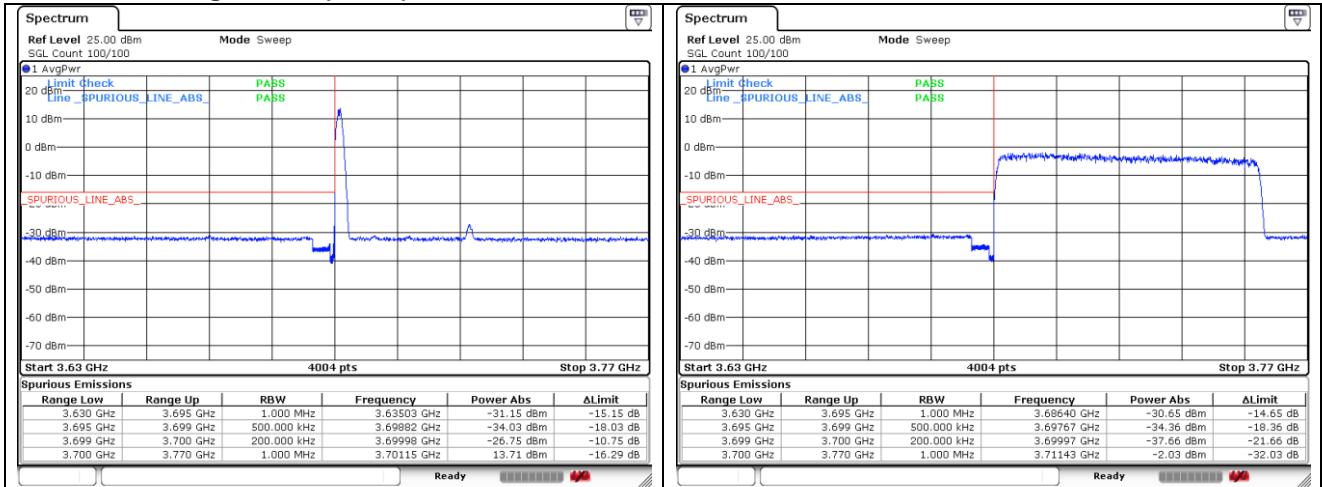

CP-OFDM QPSK - Low Channel - Full RB

NR band 77_High Band (60 MHz)

CP-OFDM QPSK - Low Channel - 1 RB