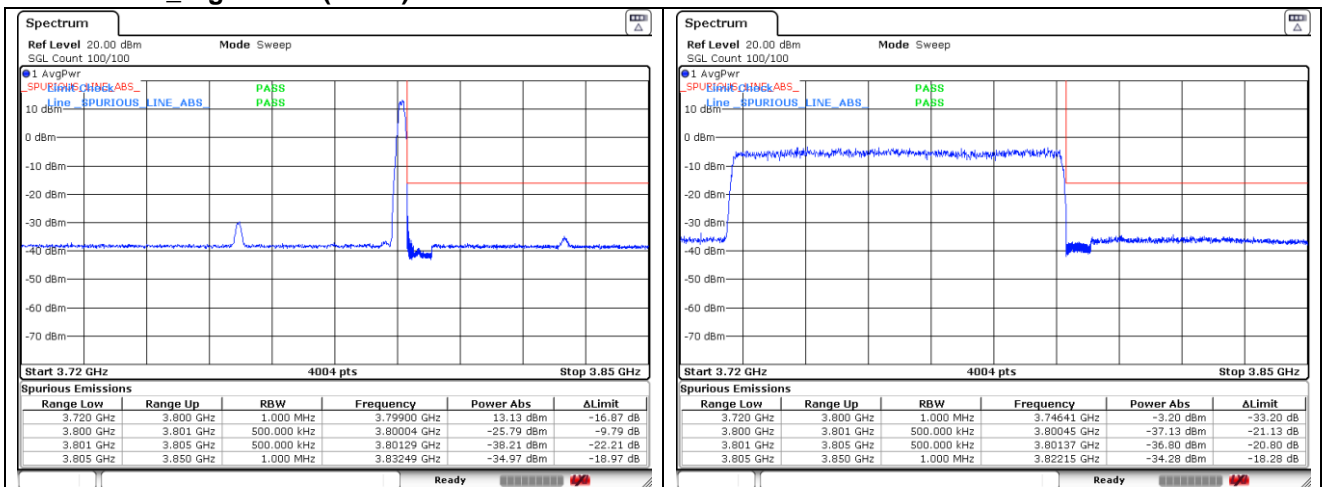

NR band 78_High Band (70 MHz)

CP-OFDM QPSK - High Channel - 1 RB

CP-OFDM QPSK - High Channel - Full RB