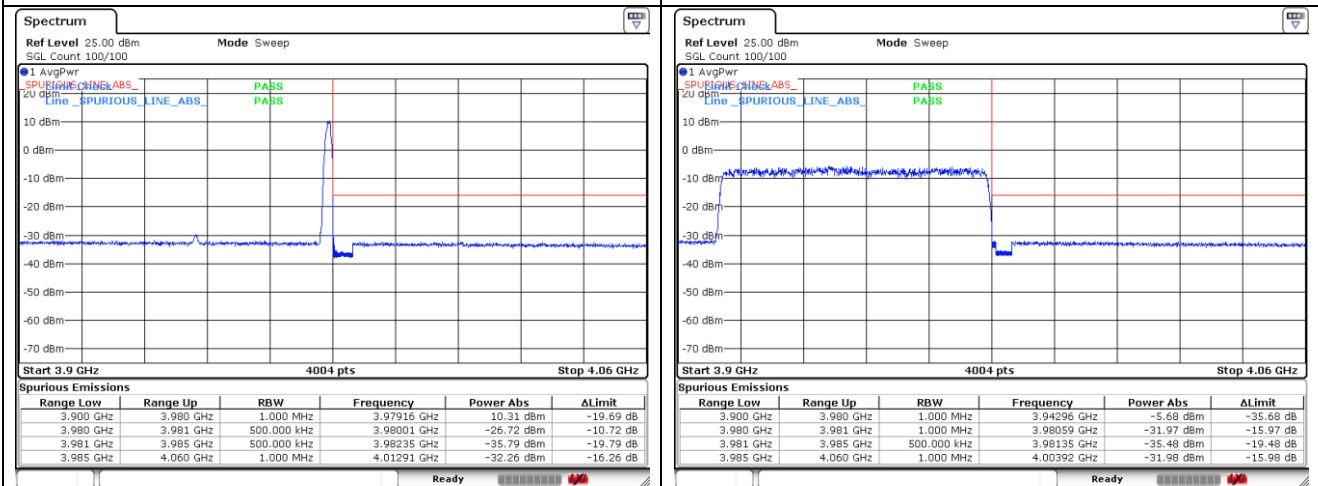

CP-OFDM 16QAM - Low Channel - 1 RB

CP-OFDM 16QAM - Low Channel - Full RB