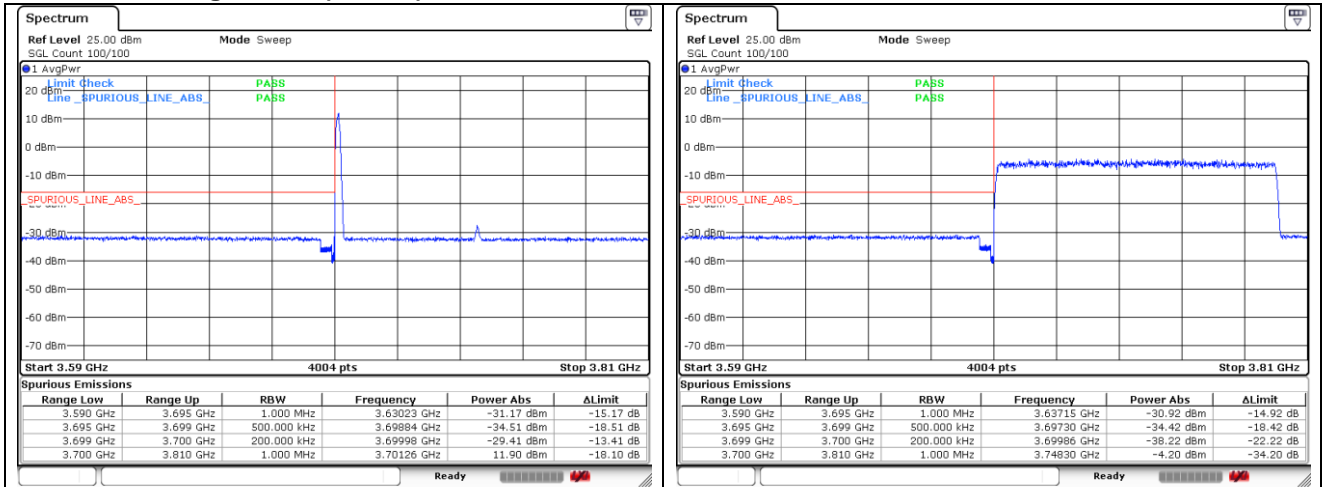

**CP-OFDM 16QAM - High Channel - Full RB**

**NR band 78\_High Band (90 MHz)**

**CP-OFDM 16QAM - High Channel - 1 RB**

**CP-OFDM 16QAM - High Channel - Full RB**

**NR band 77\_High Band (100 MHz)**

CP-OFDM QPSK - Low Channel - 1 RB