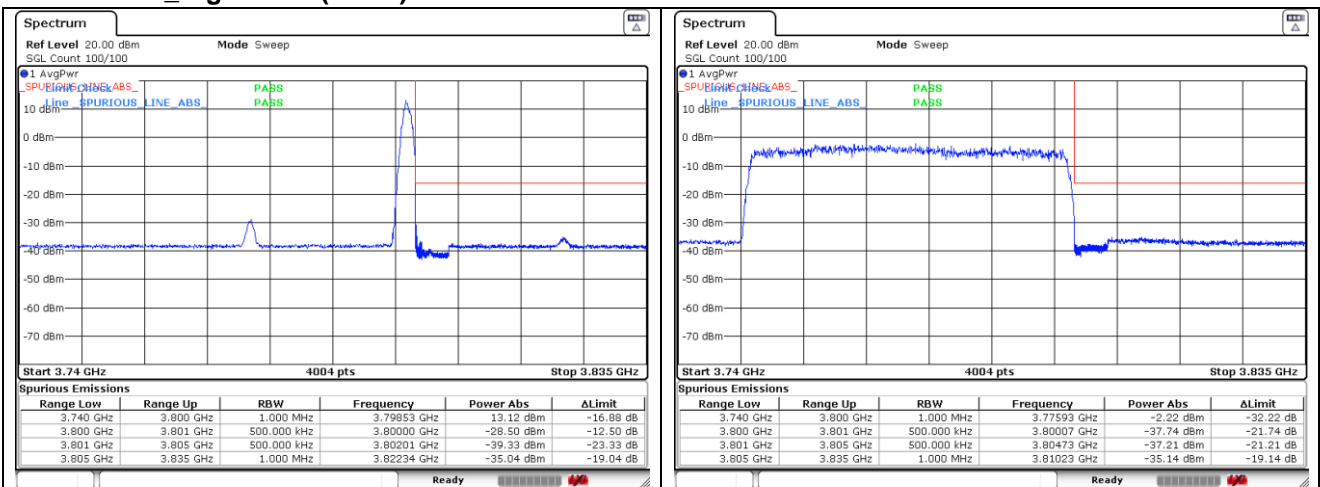

**CP-OFDM 16QAM - Low Channel - Full RB**

**CP-OFDM 16QAM - High Channel - 1 RB**

**CP-OFDM 16QAM - High Channel - Full RB**

**NR band 78\_High Band (50 MHz)**

**CP-OFDM 16QAM - High Channel - 1 RB**

**CP-OFDM 16QAM - High Channel - Full RB**