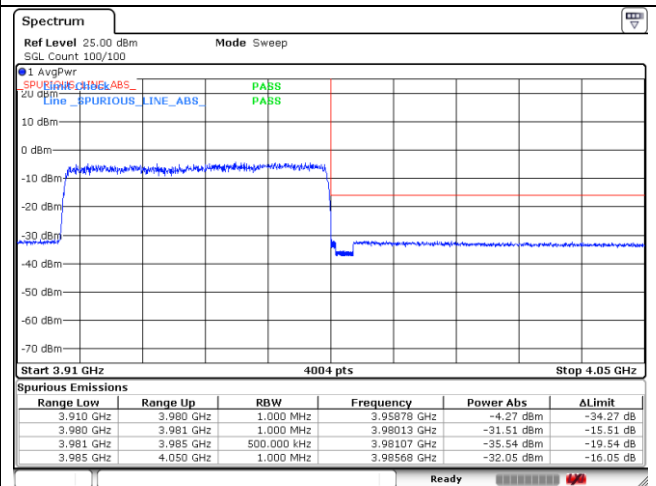

CP-OFDM QPSK - High Channel - 1 RB

CP-OFDM QPSK - High Channel - Full RB

**NR band 77\_High Band (60 MHz)**

**CP-OFDM 16QAM - Low Channel - 1 RB**

**CP-OFDM 16QAM - Low Channel - Full RB**

**CP-OFDM 16QAM - High Channel - 1 RB**