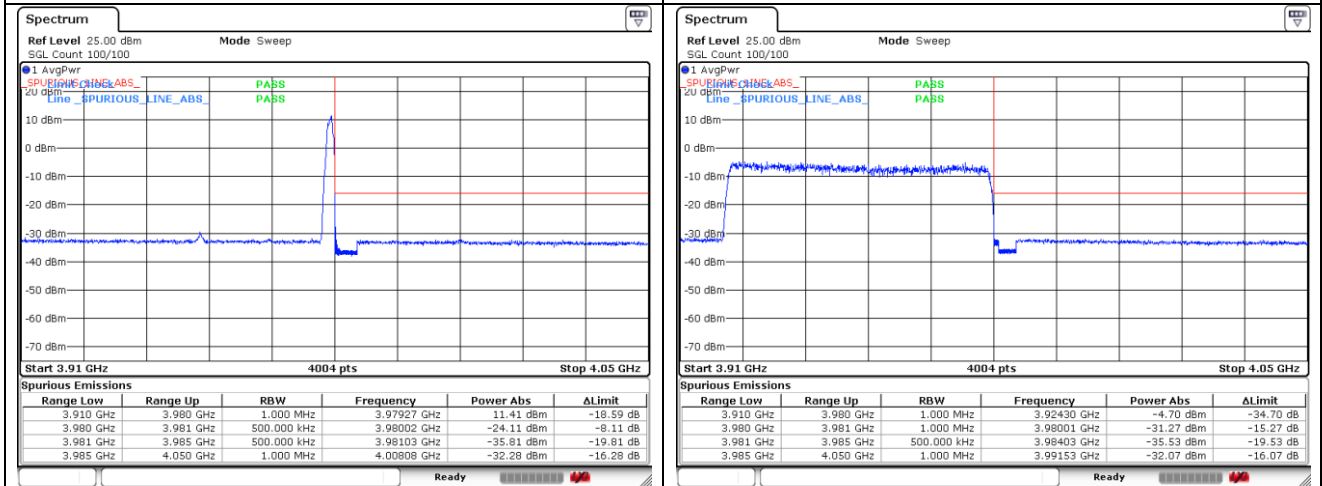

CP-OFDM QPSK - High Channel - 1 RB

CP-OFDM QPSK - High Channel - Full RB