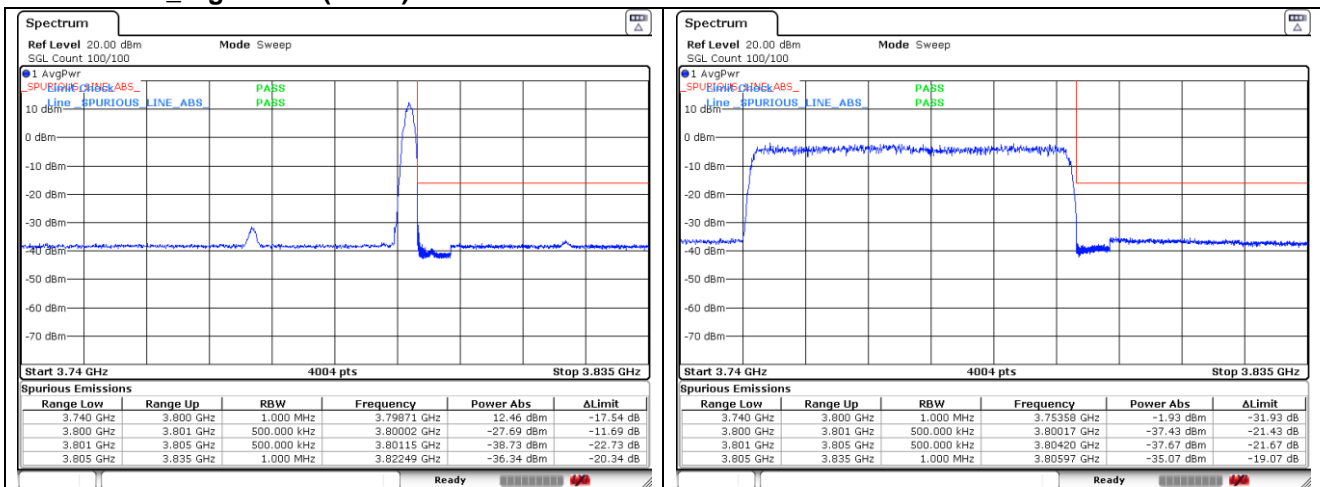

NR band 78_High Band (50 MHz)

CP-OFDM QPSK - High Channel - 1 RB

CP-OFDM QPSK - High Channel - Full RB