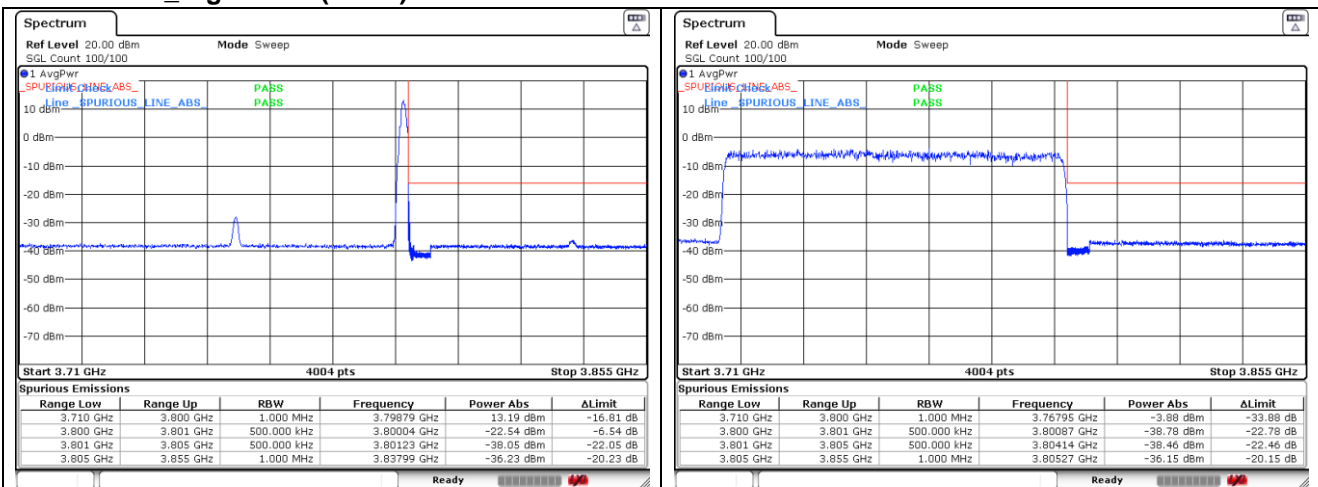

NR band 78_High Band (80 MHz)

CP-OFDM 16QAM - High Channel - 1 RB

CP-OFDM 16QAM - High Channel - Full RB