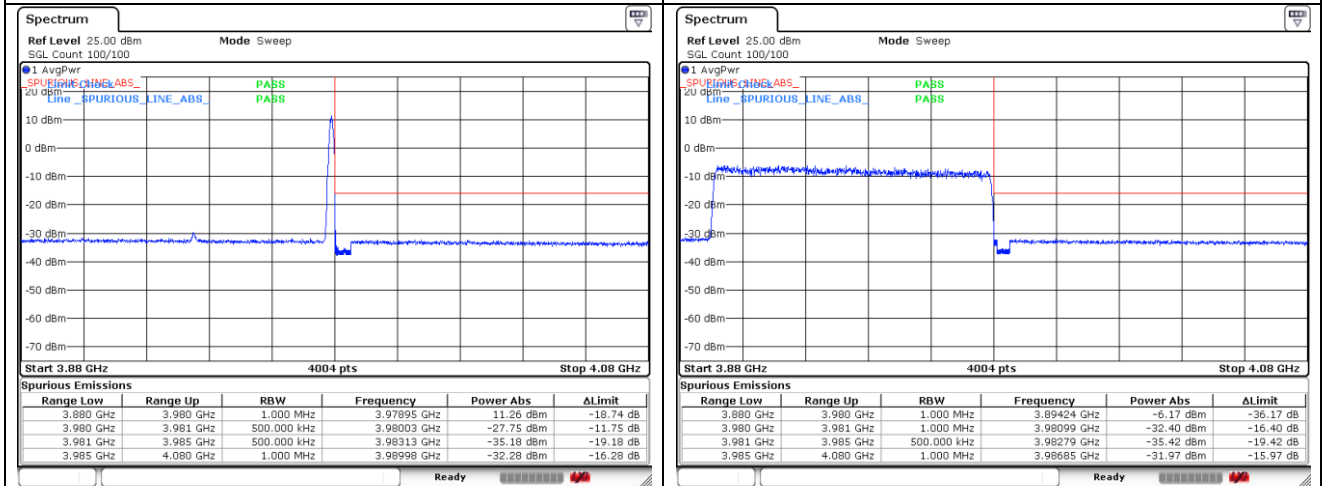

CP-OFDM QPSK - High Channel - 1 RB

CP-OFDM QPSK - High Channel - Full RB