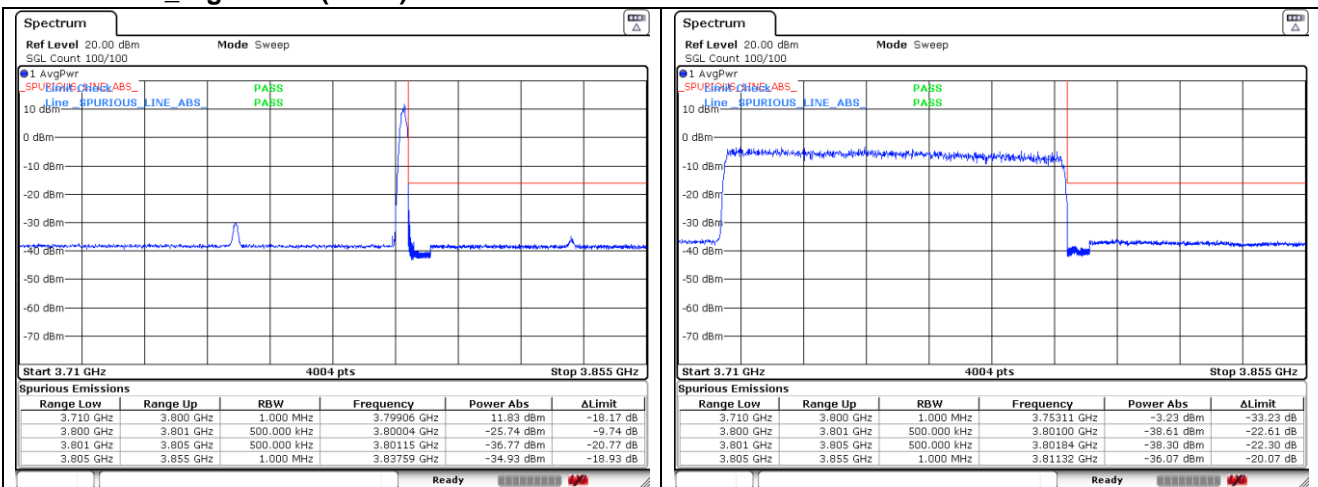

NR band 78_High Band (80 MHz)

CP-OFDM QPSK - High Channel - 1 RB

CP-OFDM QPSK - High Channel - Full RB