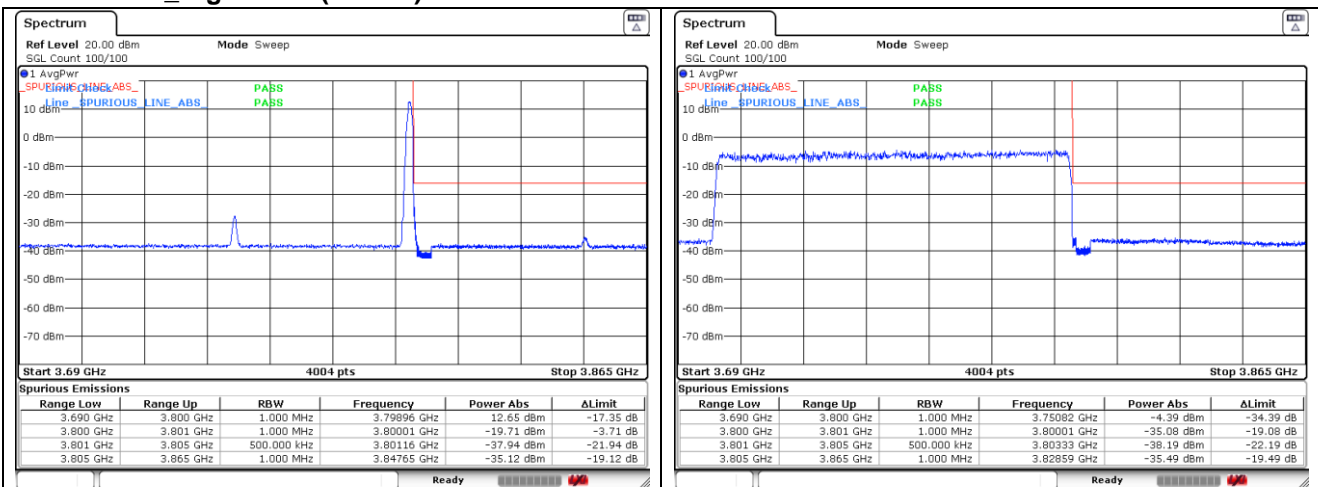

**NR band 77\_High Band (100 MHz)**

CP-OFDM 16QAM - Low Channel - 1 RB

CP-OFDM 16QAM - Low Channel - Full RB

CP-OFDM 16QAM - High Channel - 1 RB

CP-OFDM 16QAM - High Channel - Full RB

**NR band 78\_High Band (100 MHz)**