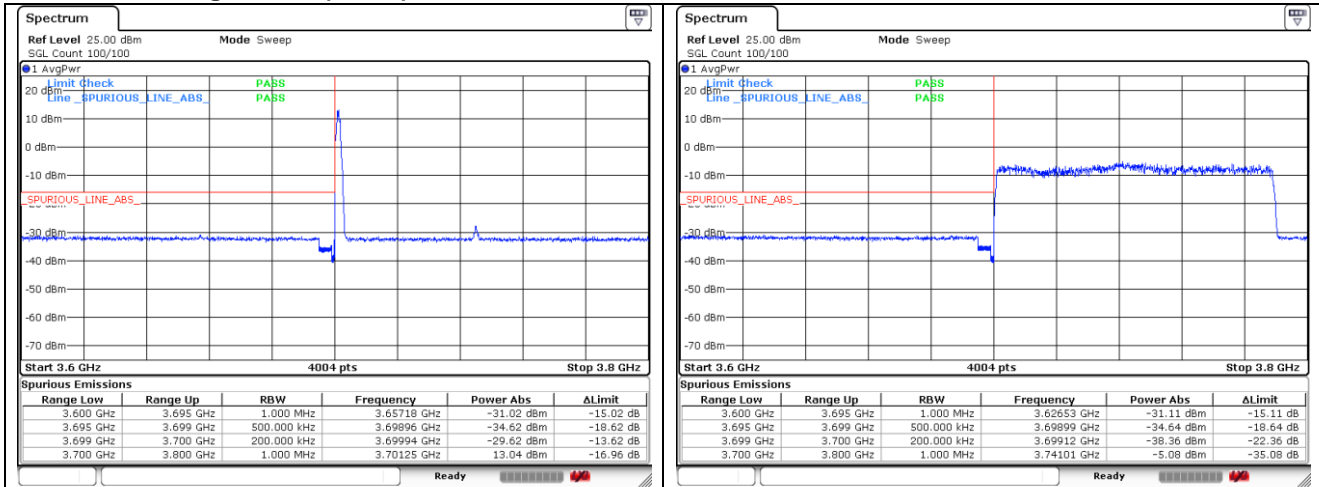

NR band 77_High Band (90 MHz)