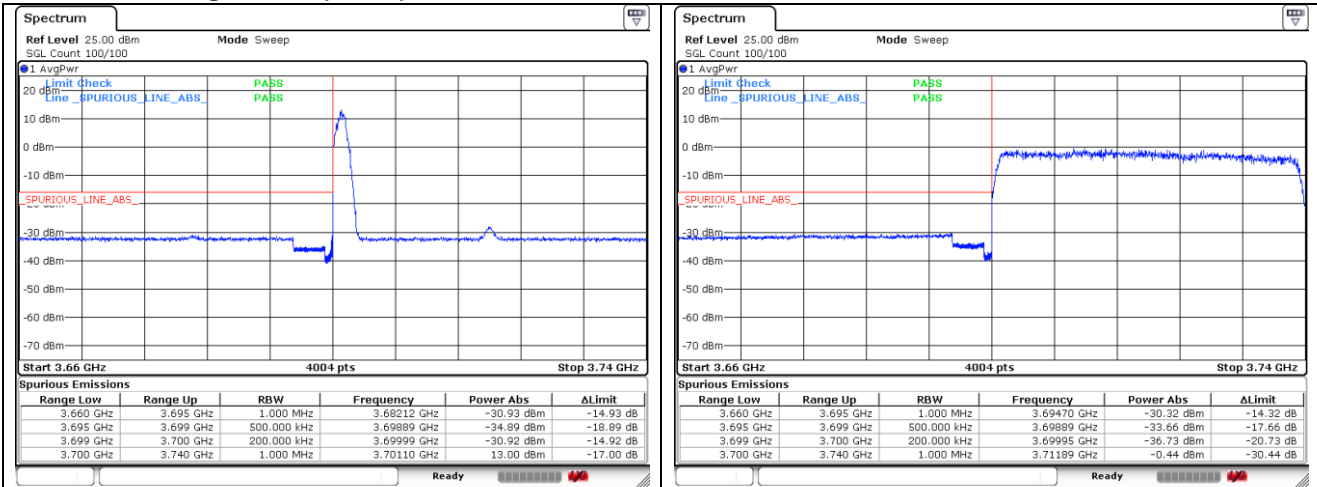

**NR band 77\_High Band (40 MHz)**

**CP-OFDM 16QAM - Low Channel - 1 RB**

**CP-OFDM 16QAM - Low Channel - Full RB**

**CP-OFDM 16QAM - High Channel - 1 RB**

**CP-OFDM 16QAM - High Channel - Full RB**

**NR band 78\_High Band (40 MHz)**