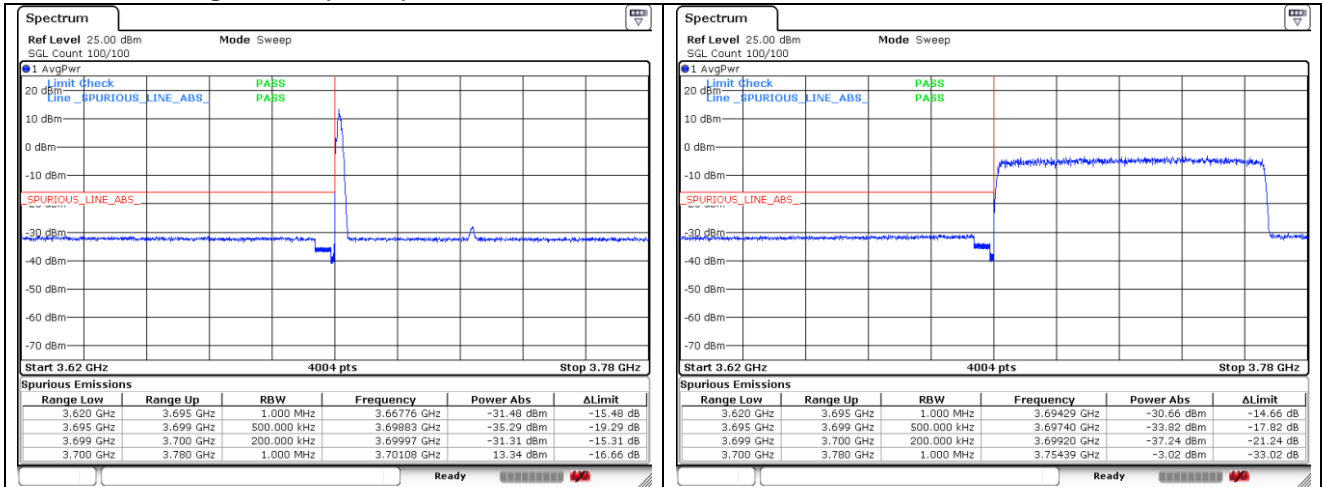

**CP-OFDM 16QAM - High Channel - Full RB**

**NR band 78\_High Band (60 MHz)**

**CP-OFDM 16QAM - High Channel - 1 RB**

**CP-OFDM 16QAM - High Channel - Full RB**

**NR band 77\_High Band (70 MHz)**

CP-OFDM QPSK - Low Channel - 1 RB