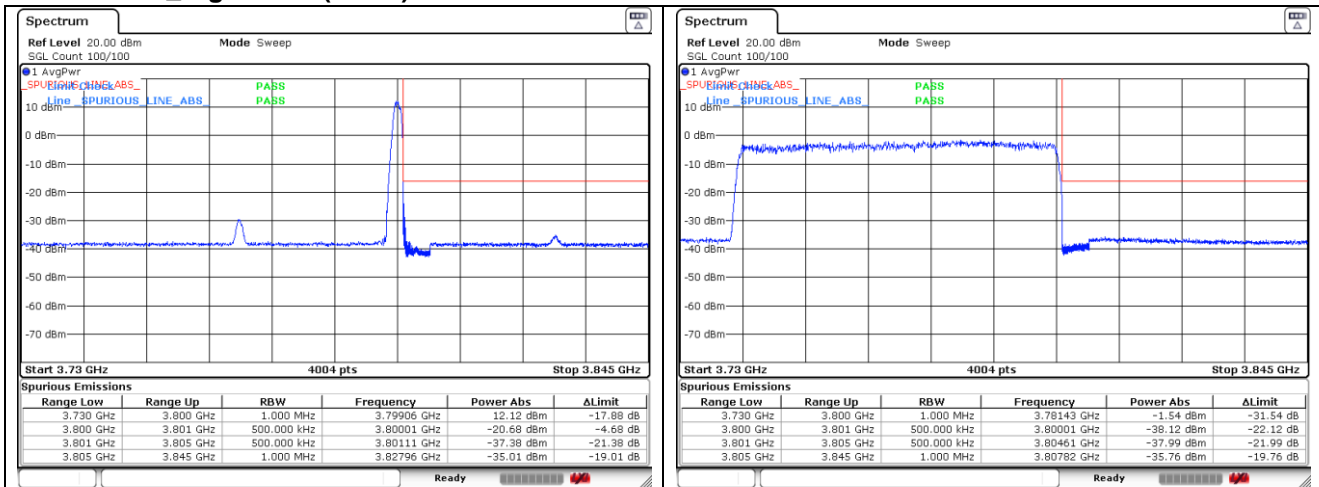

NR band 78_High Band (60 MHz)

CP-OFDM 16QAM - High Channel - 1 RB

CP-OFDM 16QAM - High Channel - Full RB