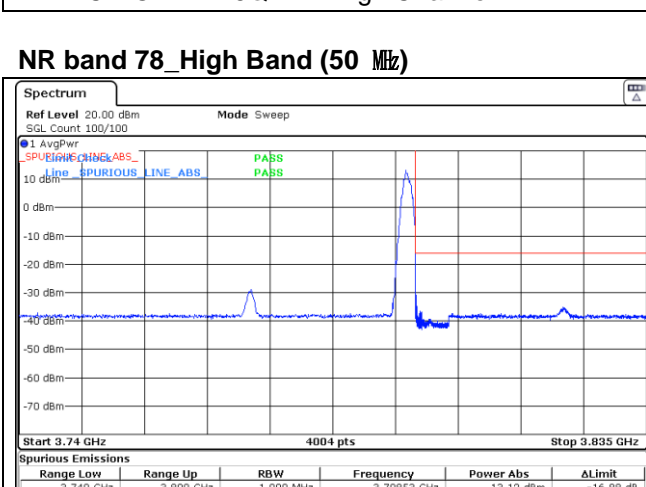

CP-OFDM QPSK - High Channel - Full RB

**NR band 78\_High Band (50 MHz)**

CP-OFDM QPSK - High Channel - 1 RB

CP-OFDM QPSK - High Channel - Full RB

**NR band 77\_High Band (50 MHz)**

**CP-OFDM 16QAM - Low Channel - 1 RB**

**CP-OFDM 16QAM - Low Channel - Full RB**

**CP-OFDM 16QAM - High Channel - 1 RB**

**CP-OFDM 16QAM - High Channel - Full RB**

**NR band 78\_High Band (50 MHz)**

**CP-OFDM 16QAM - High Channel - 1 RB**

**CP-OFDM 16QAM - High Channel - Full RB**