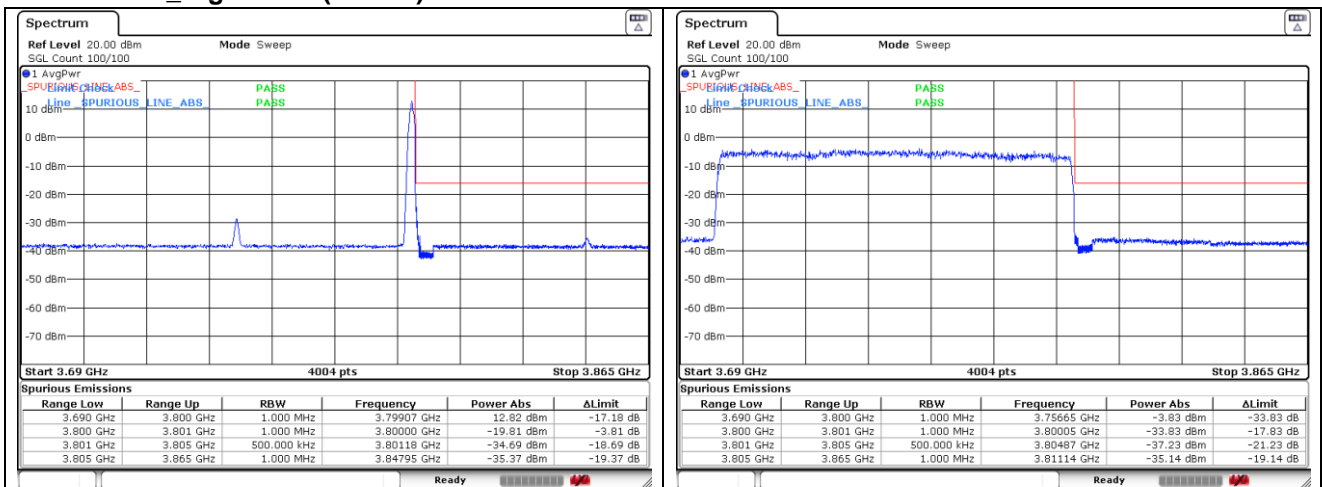

NR band 78_High Band (100 MHz)

CP-OFDM QPSK - High Channel - 1 RB

CP-OFDM QPSK - High Channel - Full RB