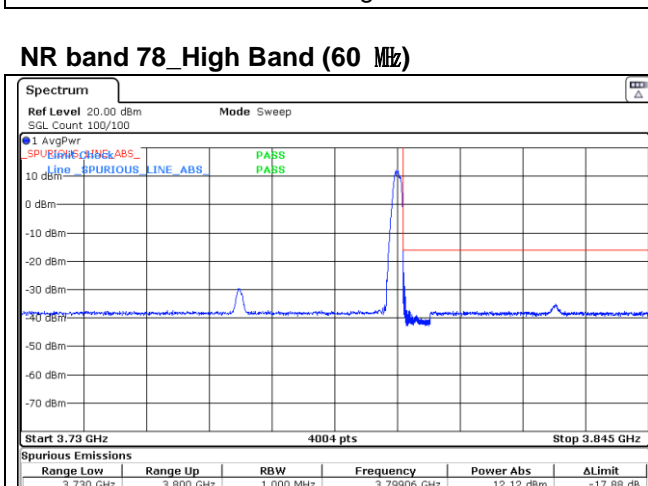

CP-OFDM QPSK - High Channel - 1 RB

CP-OFDM QPSK - High Channel - Full RB

**NR band 77\_High Band (60 MHz)**

**CP-OFDM 16QAM - Low Channel - 1 RB**

**CP-OFDM 16QAM - Low Channel - Full RB**

**CP-OFDM 16QAM - High Channel - 1 RB**