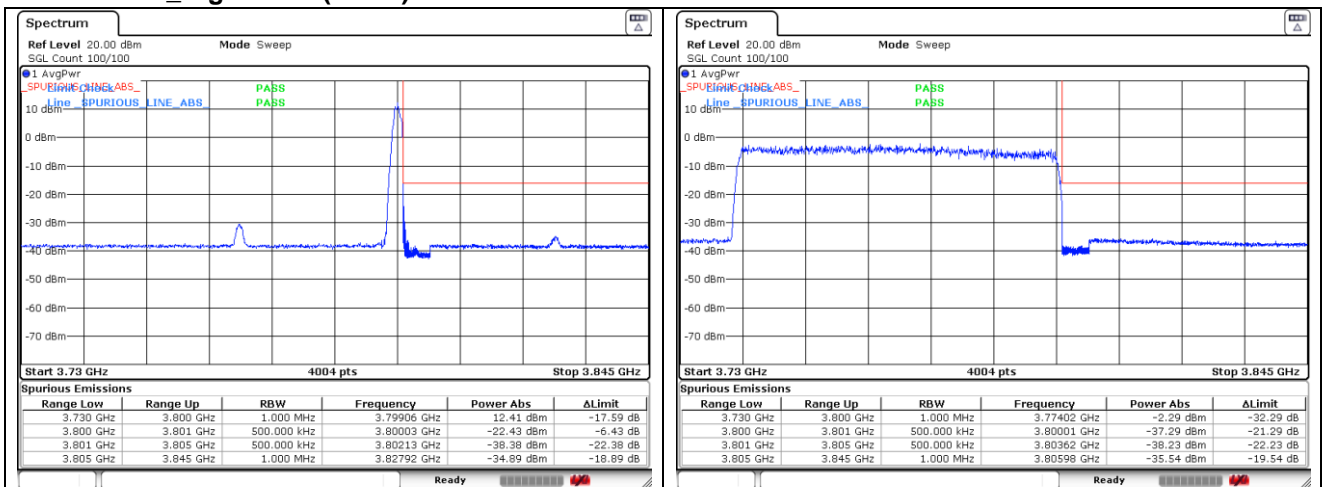

**NR band 77\_High Band (60 MHz)**

CP-OFDM QPSK - Low Channel - 1 RB

CP-OFDM QPSK - Low Channel - Full RB

CP-OFDM QPSK - High Channel - 1 RB

CP-OFDM QPSK - High Channel - Full RB

**NR band 78\_High Band (60 MHz)**