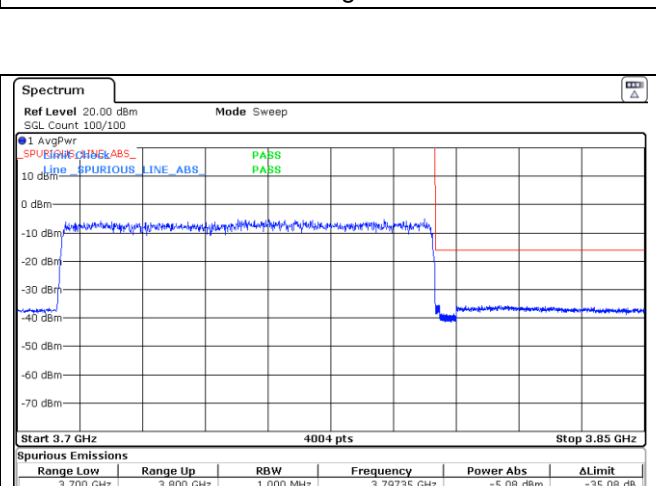

CP-OFDM 16QAM - High Channel - Full RB