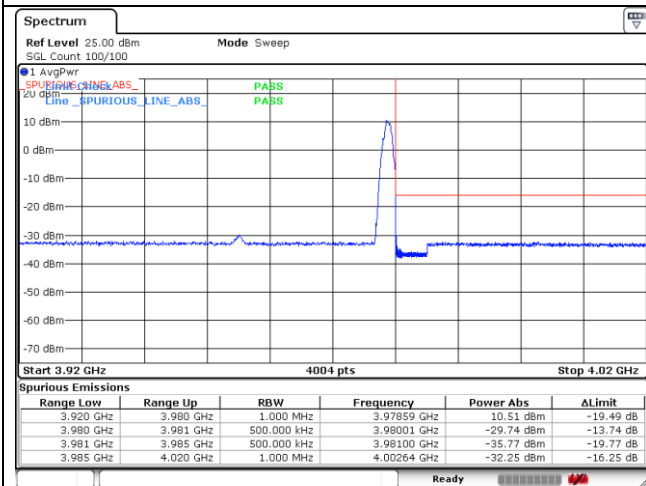

CP-OFDM QPSK - High Channel - Full RB

**NR band 78\_High Band (50 MHz)**

CP-OFDM QPSK - High Channel - 1 RB

CP-OFDM QPSK - High Channel - Full RB

**NR band 77\_High Band (50 MHz)**

**CP-OFDM 16QAM - Low Channel - 1 RB**