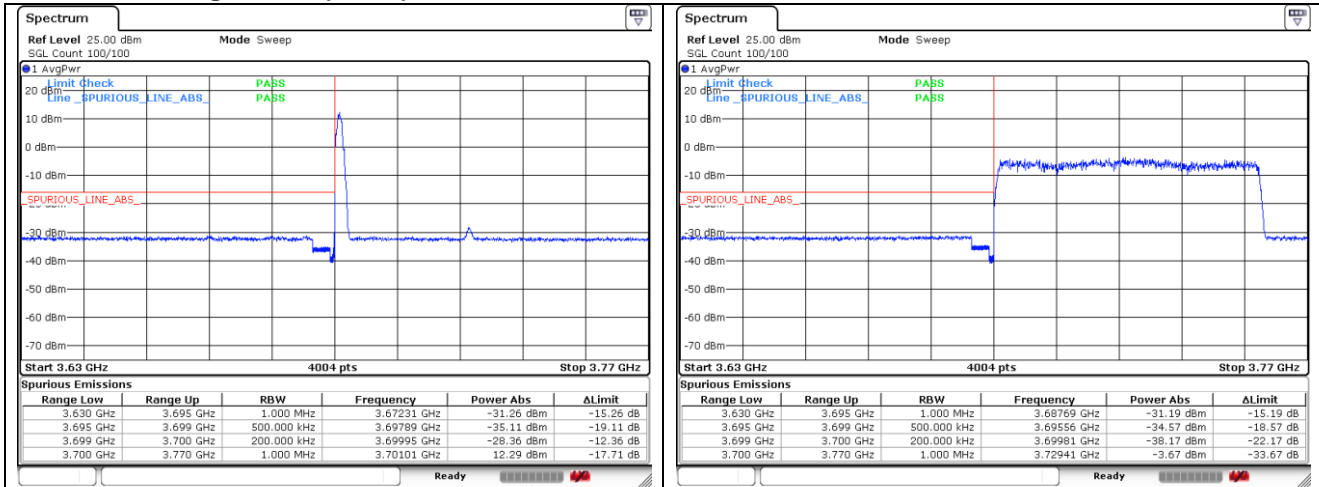

NR band 77_High Band (60 MHz)