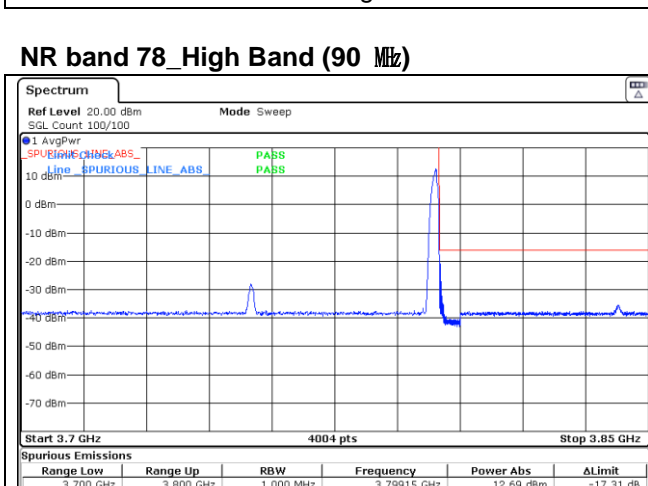

CP-OFDM QPSK - High Channel - 1 RB

CP-OFDM QPSK - High Channel - Full RB

**NR band 77\_High Band (90 MHz)**

**CP-OFDM 16QAM - Low Channel - 1 RB**

**CP-OFDM 16QAM - Low Channel - Full RB**

**CP-OFDM 16QAM - High Channel - 1 RB**