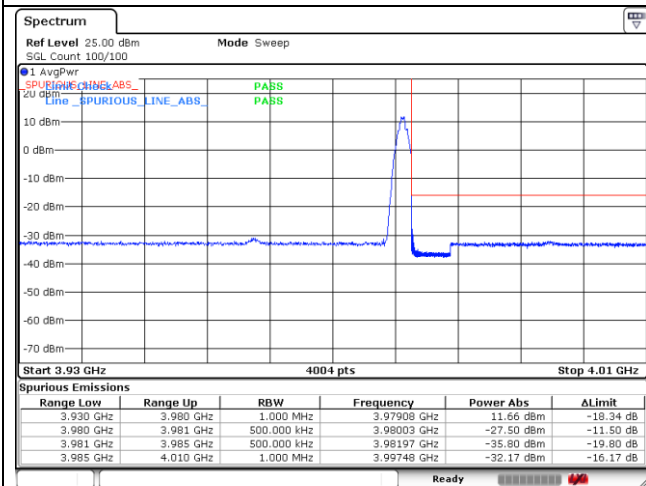

**NR band 77\_High Band (40 MHz)**

**CP-OFDM 16QAM - Low Channel - 1 RB**

**CP-OFDM 16QAM - Low Channel - Full RB**

**CP-OFDM 16QAM - High Channel - 1 RB**

**CP-OFDM 16QAM - High Channel - Full RB**

**NR band 78\_High Band (40 MHz)**