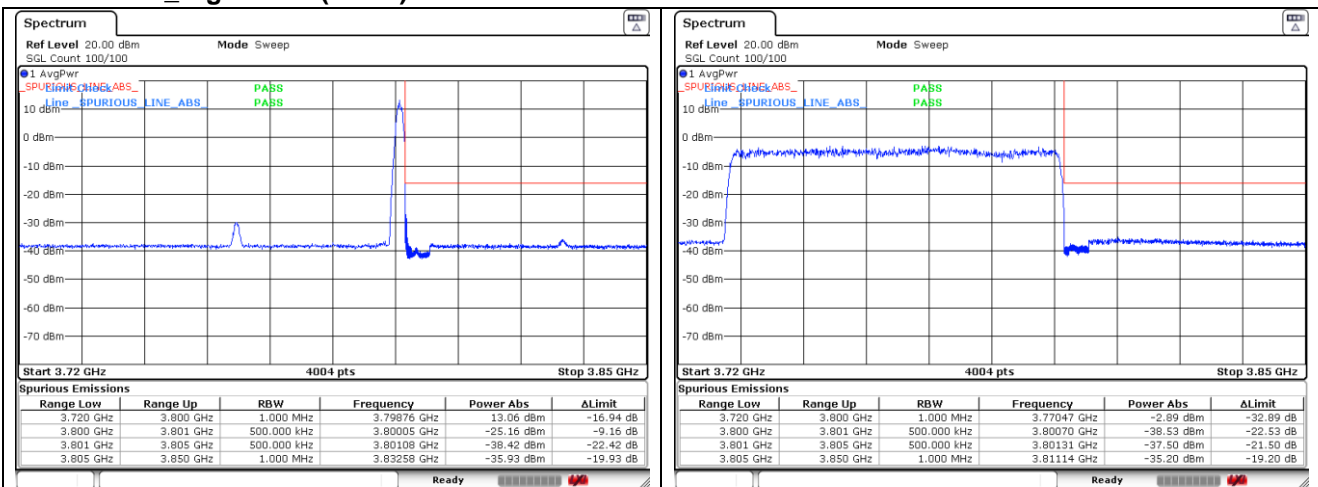

**NR band 77\_High Band (70 MHz)**

**CP-OFDM 16QAM - Low Channel - 1 RB**

**CP-OFDM 16QAM - Low Channel - Full RB**

**CP-OFDM 16QAM - High Channel - 1 RB**

**CP-OFDM 16QAM - High Channel - Full RB**

**NR band 78\_High Band (70 MHz)**