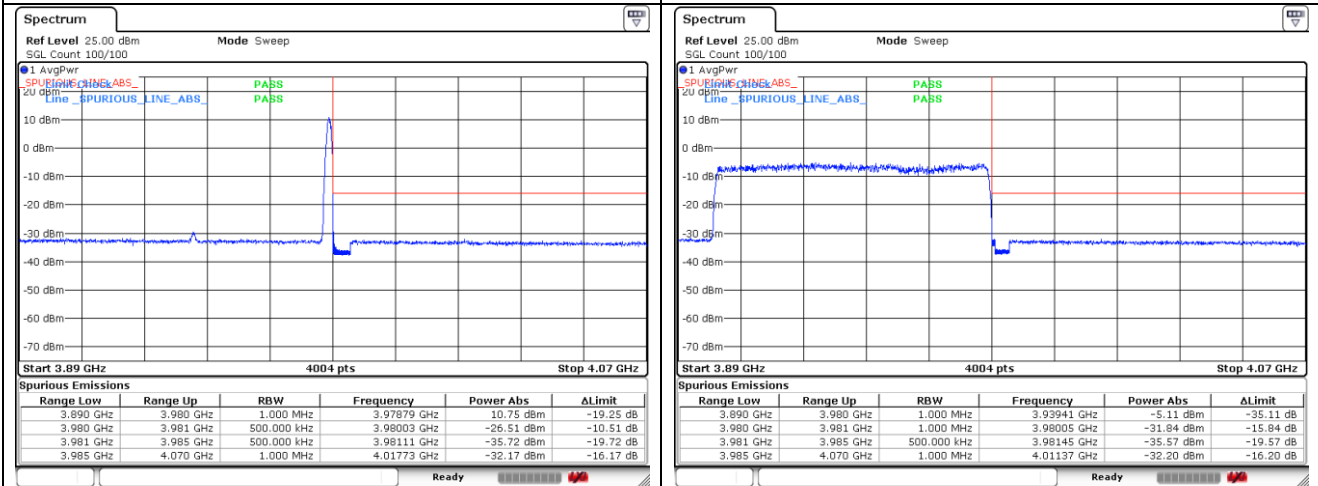

CP-OFDM 16QAM - High Channel - 1 RB

CP-OFDM 16QAM - High Channel - Full RB