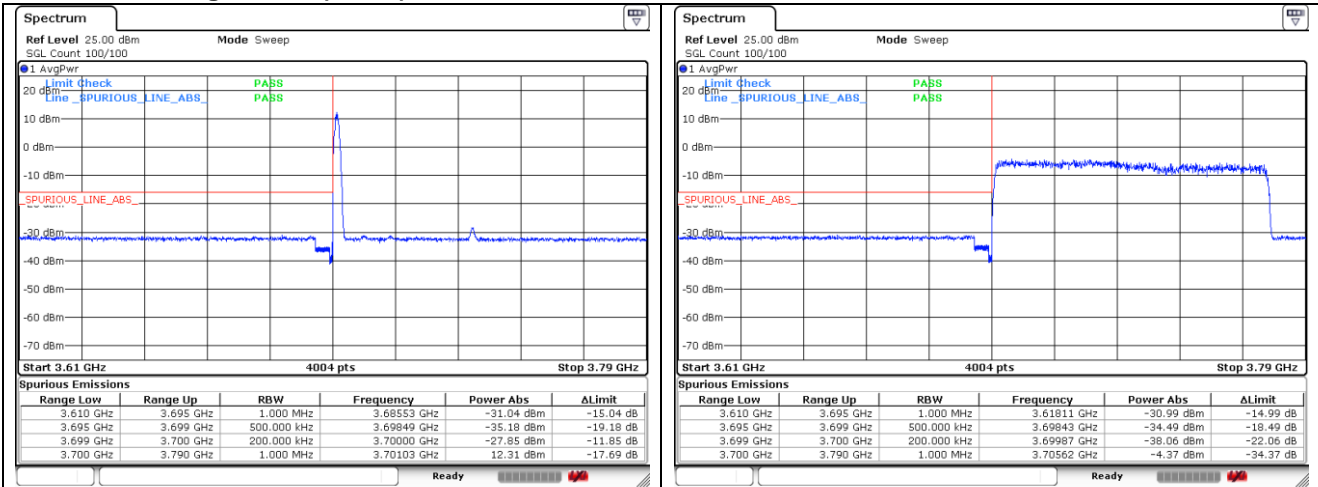

CP-OFDM QPSK - High Channel - Full RB

**NR band 78\_High Band (80 MHz)**

CP-OFDM QPSK - High Channel - 1 RB

CP-OFDM QPSK - High Channel - Full RB

**NR band 77\_High Band (80 MHz)**

CP-OFDM 16QAM - Low Channel - 1 RB