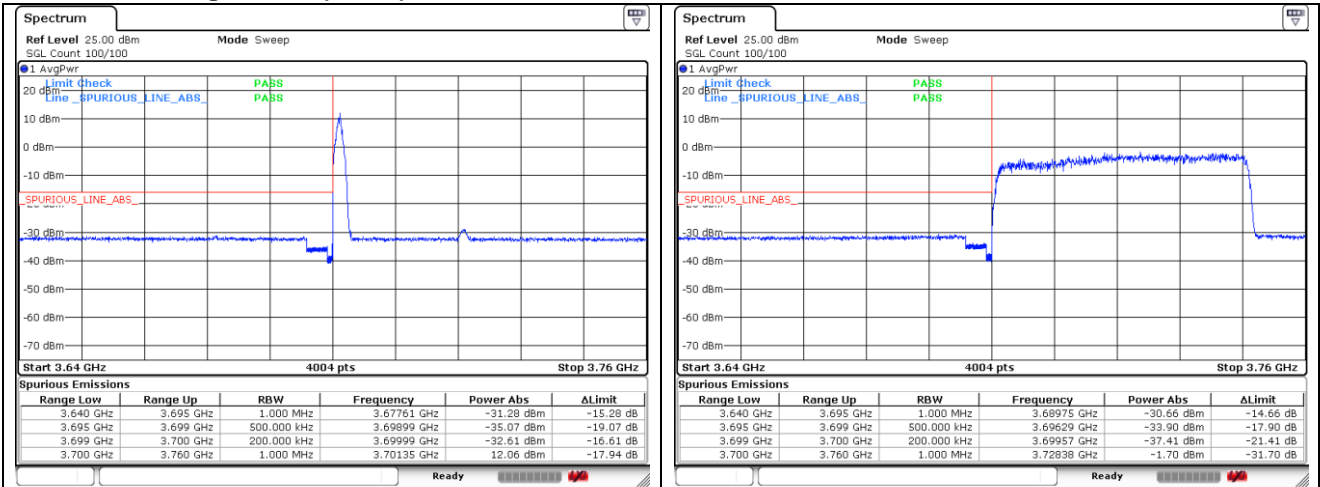

CP-OFDM QPSK - High Channel - Full RB

**NR band 78\_High Band (50 MHz)**

CP-OFDM QPSK - High Channel - 1 RB

CP-OFDM QPSK - High Channel - Full RB

**NR band 77\_High Band (50 MHz)**

**CP-OFDM 16QAM - Low Channel - 1 RB**