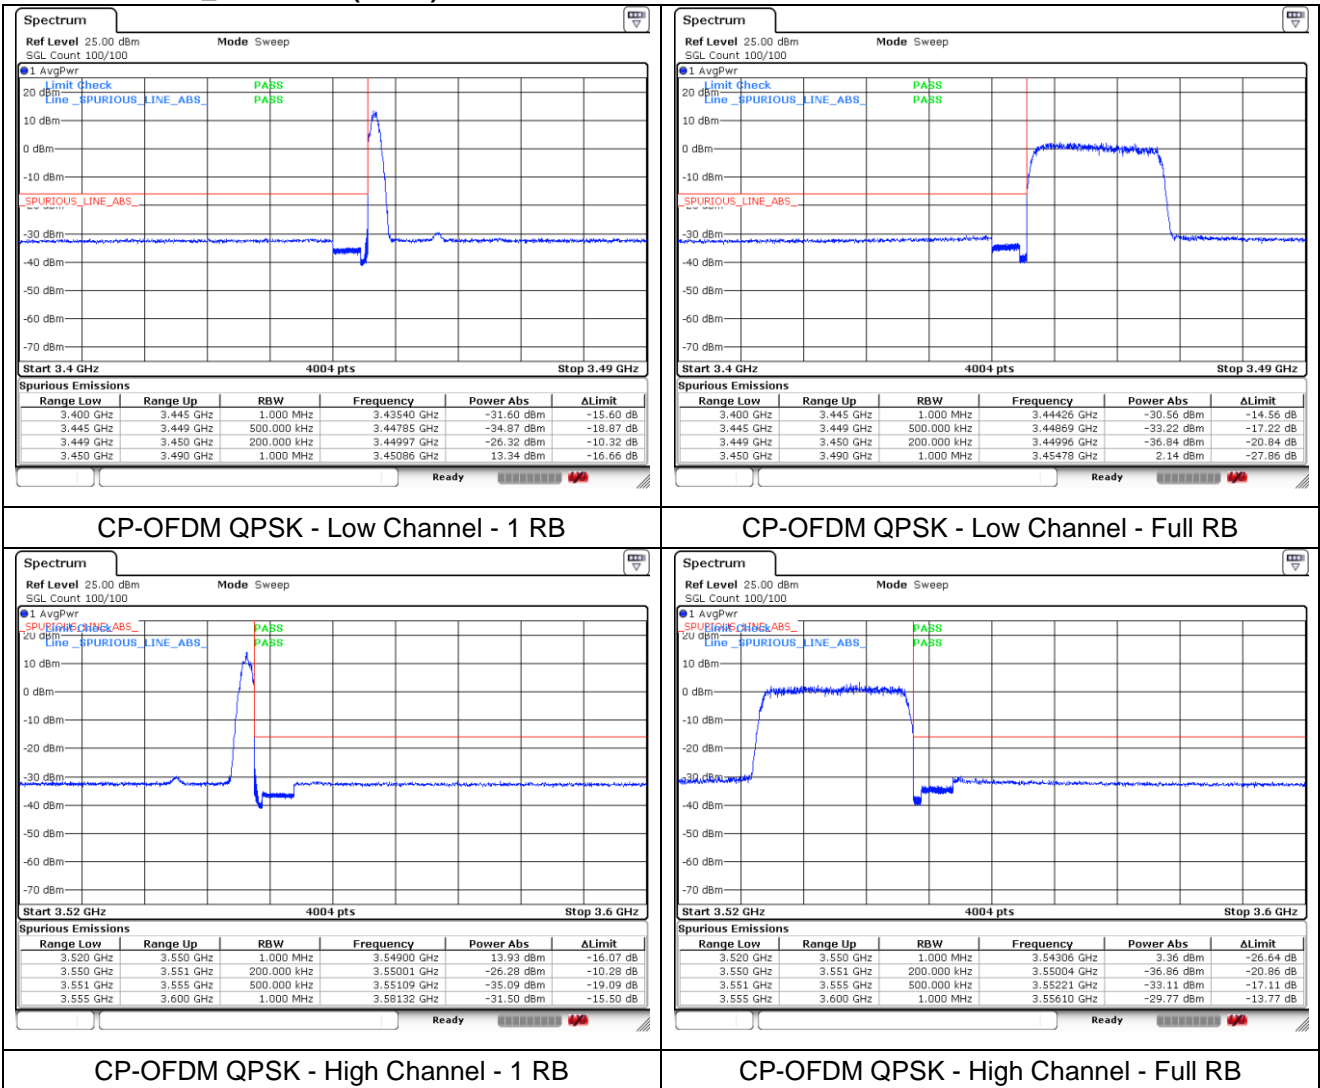

MIMO_Port 2
NR band 77/78_Low Band (20 MHz)