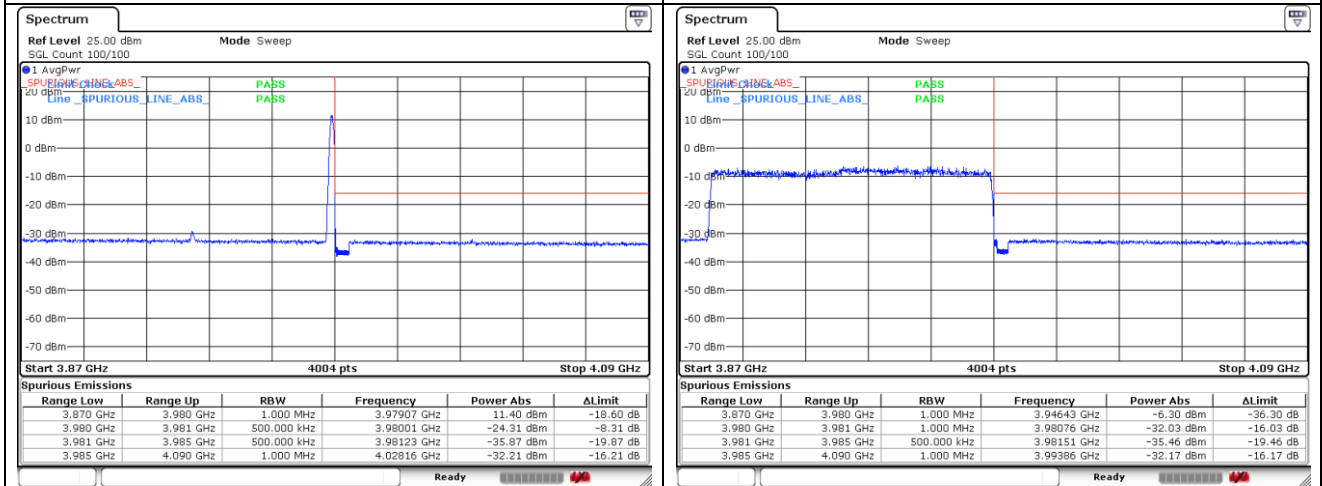

CP-OFDM QPSK - High Channel - 1 RB

CP-OFDM QPSK - High Channel - Full RB