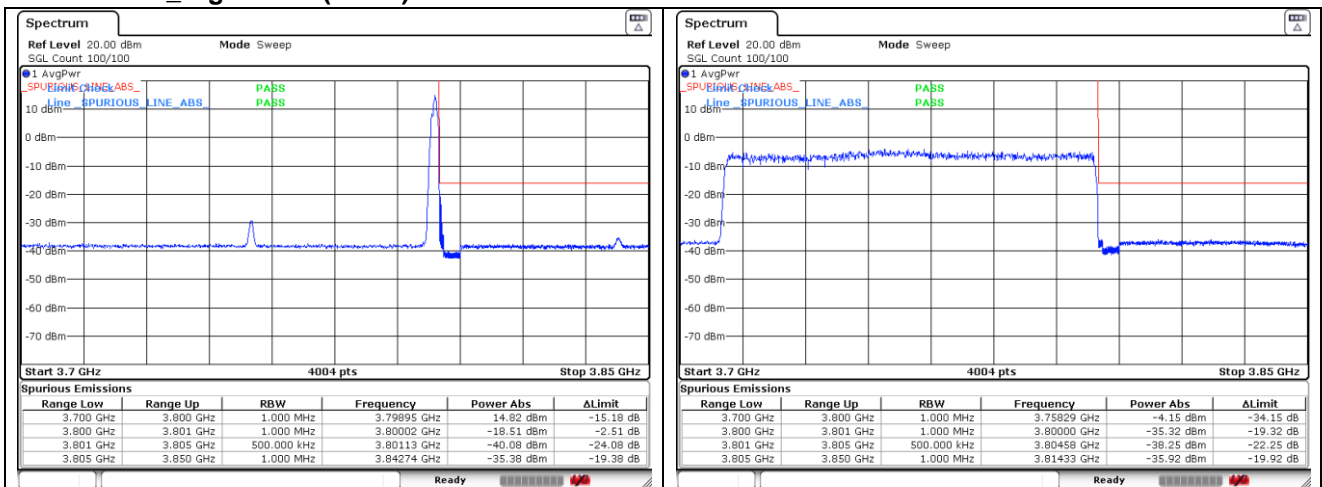

**NR band 77\_High Band (90 MHz)**

CP-OFDM QPSK - Low Channel - 1 RB

CP-OFDM QPSK - Low Channel - Full RB

CP-OFDM QPSK - High Channel - 1 RB

CP-OFDM QPSK - High Channel - Full RB

**NR band 78\_High Band (90 MHz)**