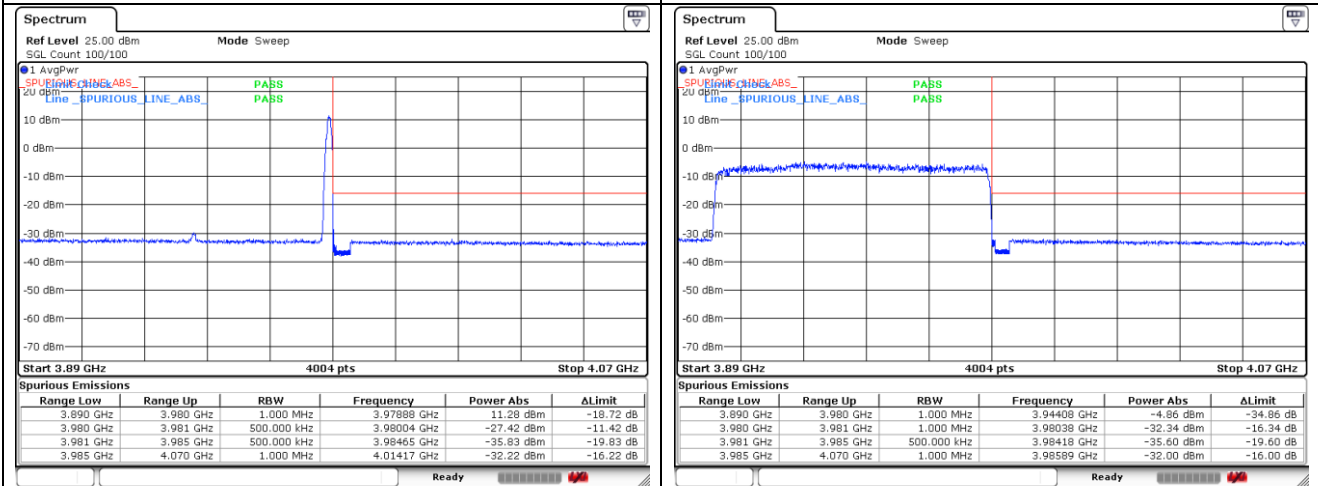

**CP-OFDM 16QAM - High Channel - 1 RB**

**CP-OFDM 16QAM - High Channel - Full RB**

**NR band 77\_High Band (80 MHz)**

CP-OFDM QPSK - Low Channel - 1 RB

CP-OFDM QPSK - Low Channel - Full RB

CP-OFDM QPSK - High Channel - 1 RB