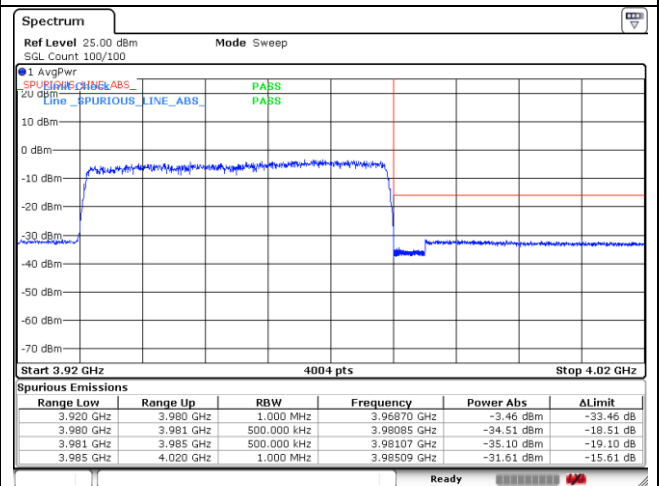

CP-OFDM 16QAM - Low Channel - Full RB