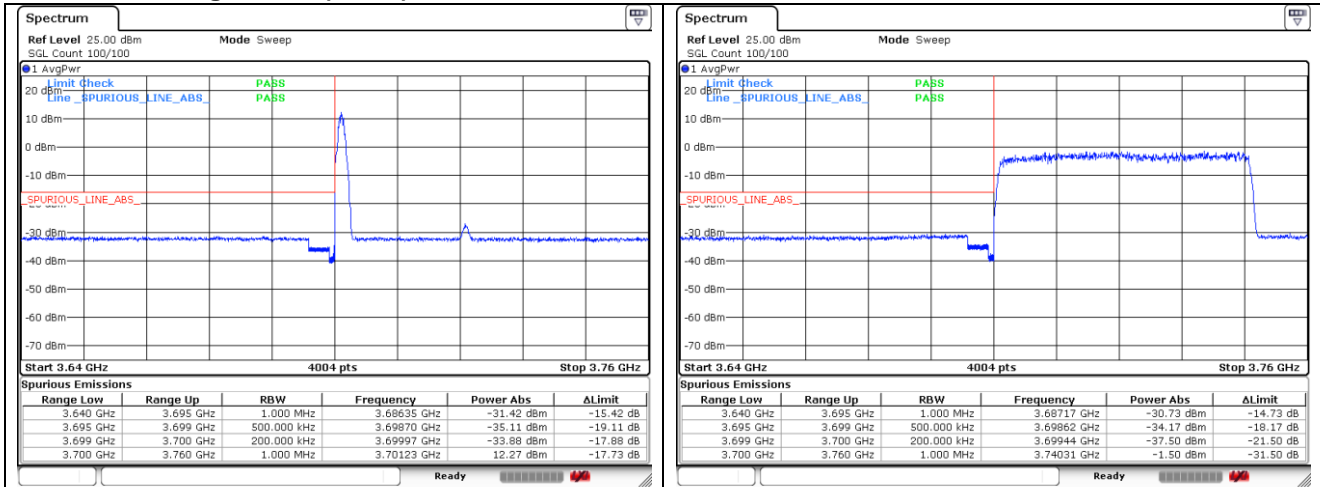

CP-OFDM QPSK - Low Channel - Full RB

NR band 77_High Band (50 MHz)

CP-OFDM QPSK - Low Channel - 1 RB