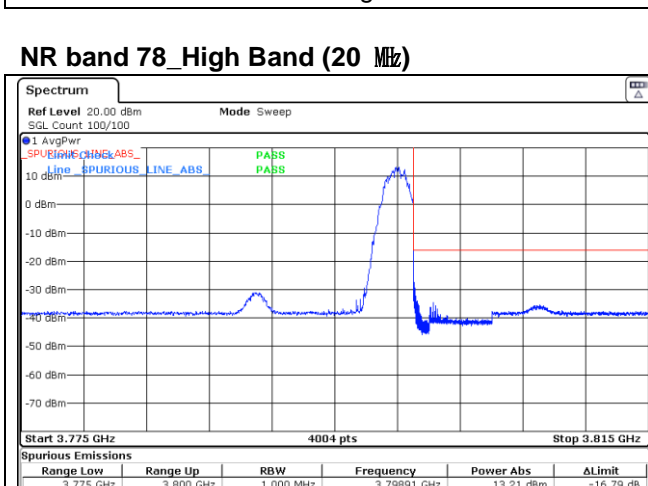

CP-OFDM QPSK - High Channel - Full RB

NR band 77_High Band (20 MHz)

CP-OFDM 16QAM - Low Channel - 1 RB

CP-OFDM 16QAM - Low Channel - Full RB

CP-OFDM 16QAM - High Channel - 1 RB

CP-OFDM 16QAM - High Channel - Full RB