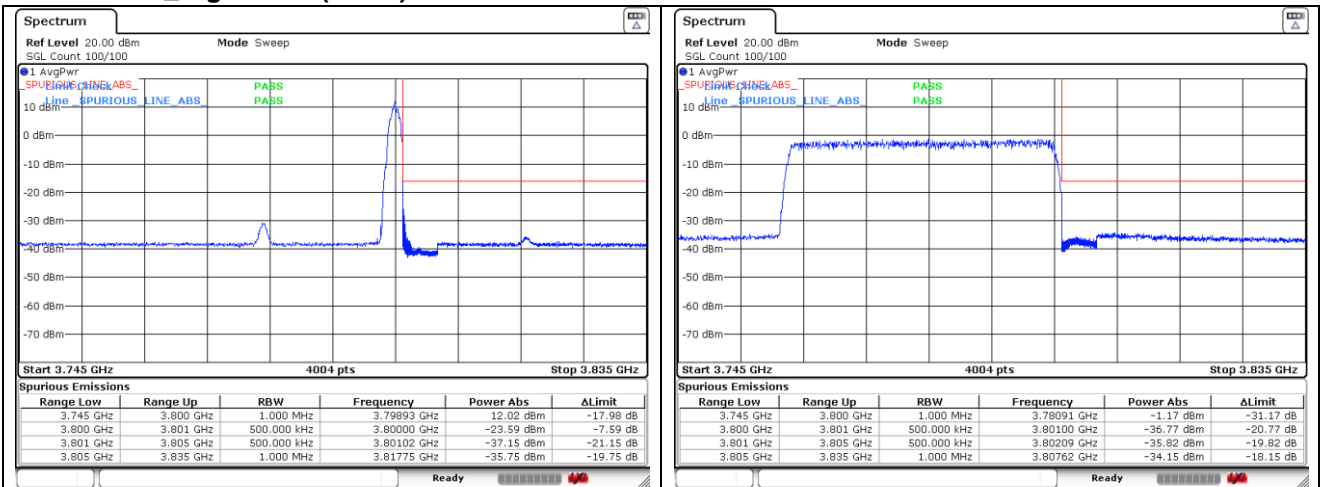

NR band 78_High Band (40 MHz)

CP-OFDM QPSK - High Channel - 1 RB

CP-OFDM QPSK - High Channel - Full RB