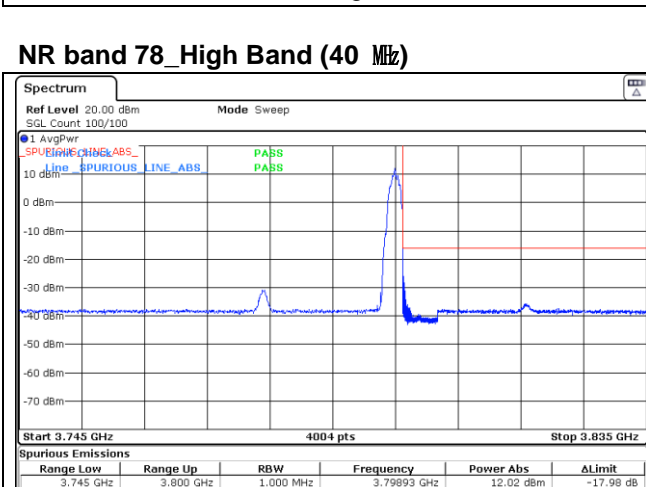

CP-OFDM 16QAM - High Channel - Full RB

NR band 77_High Band (40 MHz)

CP-OFDM QPSK - Low Channel - 1 RB

CP-OFDM QPSK - Low Channel - Full RB

CP-OFDM QPSK - High Channel - 1 RB

CP-OFDM QPSK - High Channel - Full RB

NR band 78_High Band (40 MHz)

CP-OFDM QPSK - High Channel - 1 RB

CP-OFDM QPSK - High Channel - Full RB