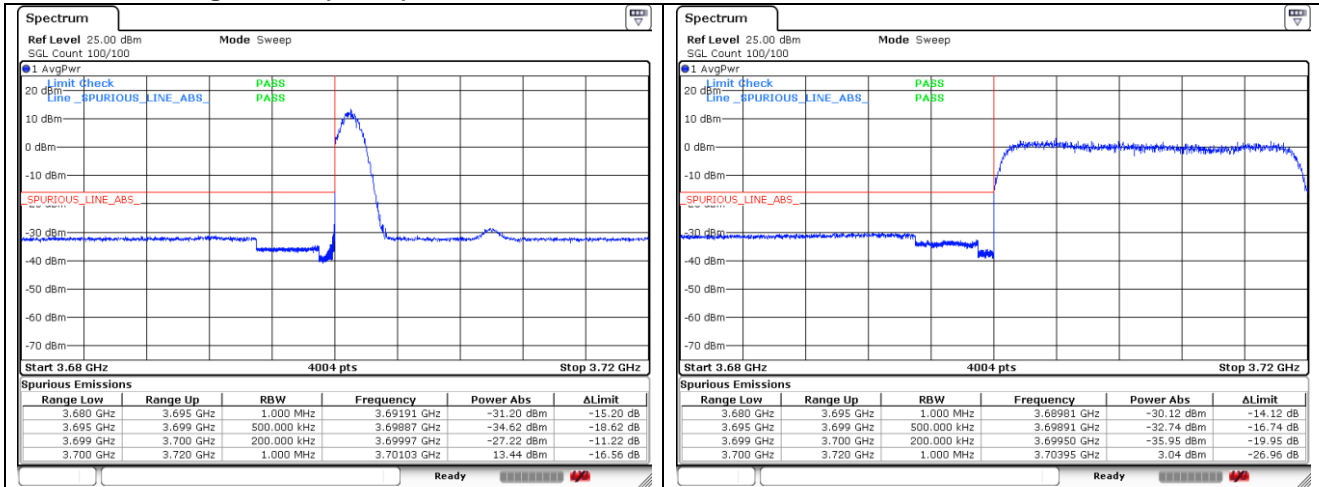

NR band 77_High Band (20 MHz)