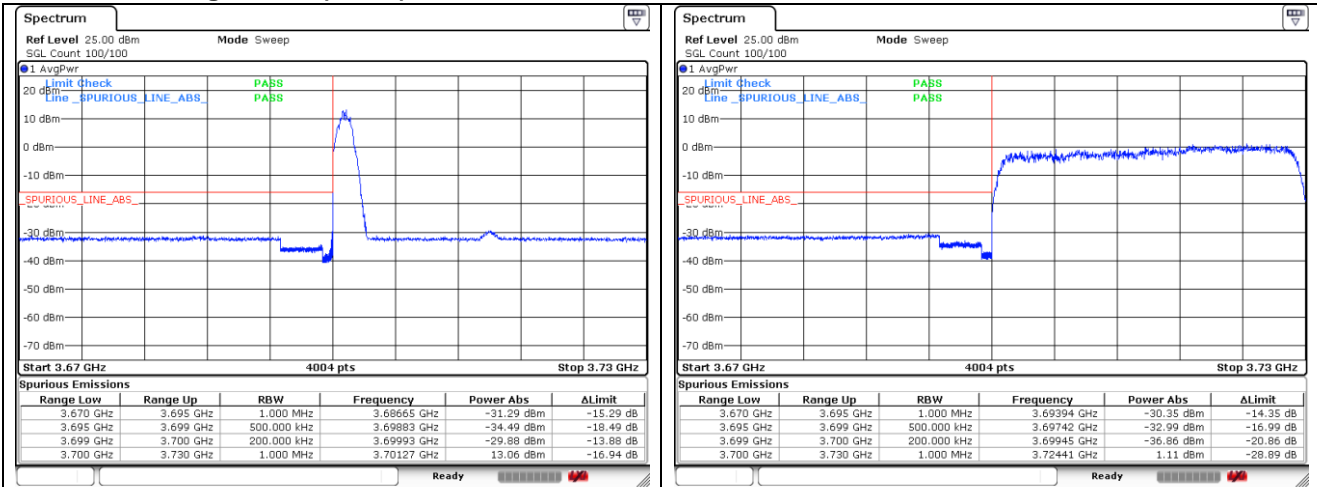

CP-OFDM QPSK - High Channel - 1 RB

CP-OFDM QPSK - High Channel - Full RB

NR band 78_High Band (30 MHz)

CP-OFDM QPSK - High Channel - 1 RB

CP-OFDM QPSK - High Channel - Full RB

NR band 77_High Band (30 MHz)