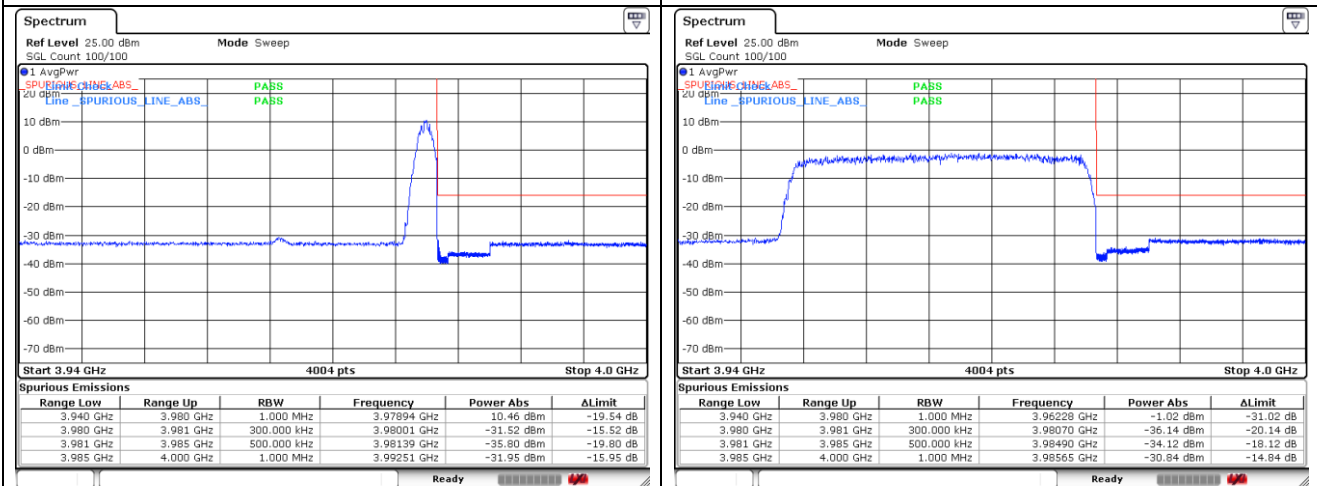

CP-OFDM 16QAM - Low Channel - 1 RB

CP-OFDM 16QAM - Low Channel - Full RB