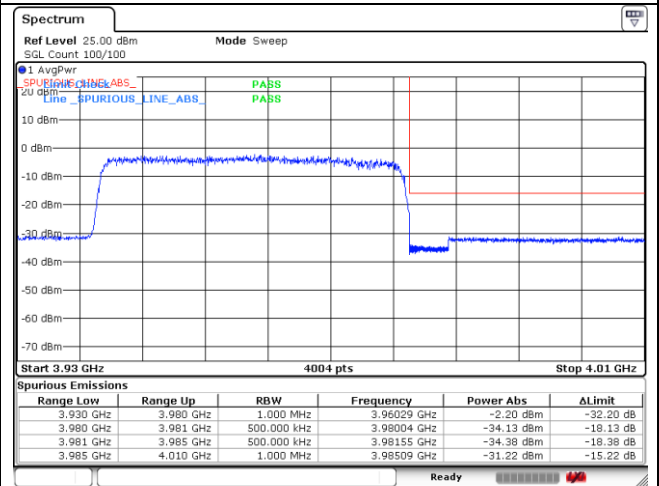

CP-OFDM 16QAM - High Channel - Full RB

NR band 77_High Band (40 MHz)

CP-OFDM QPSK - Low Channel - 1 RB

CP-OFDM QPSK - Low Channel - Full RB

CP-OFDM QPSK - High Channel - 1 RB

CP-OFDM QPSK - High Channel - Full RB