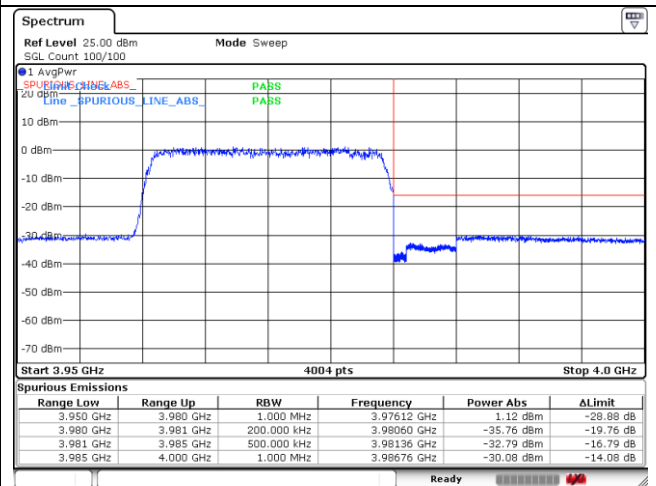

CP-OFDM QPSK - High Channel - Full RB

NR band 77_High Band (20 MHz)

CP-OFDM 16QAM - Low Channel - 1 RB

CP-OFDM 16QAM - Low Channel - Full RB

CP-OFDM 16QAM - High Channel - 1 RB

CP-OFDM 16QAM - High Channel - Full RB