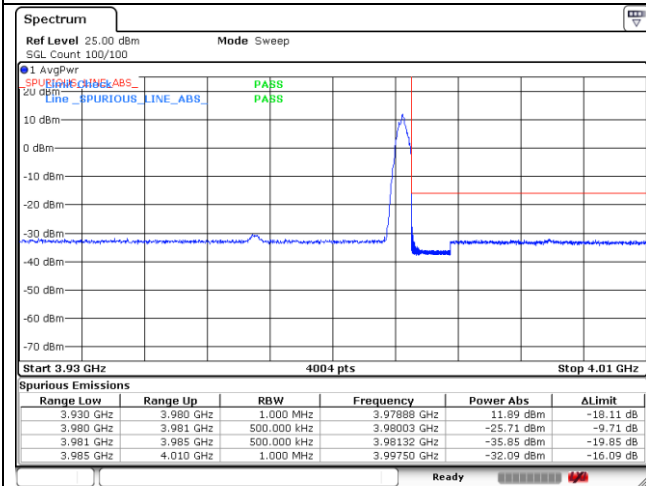

CP-OFDM QPSK - Low Channel - 1 RB