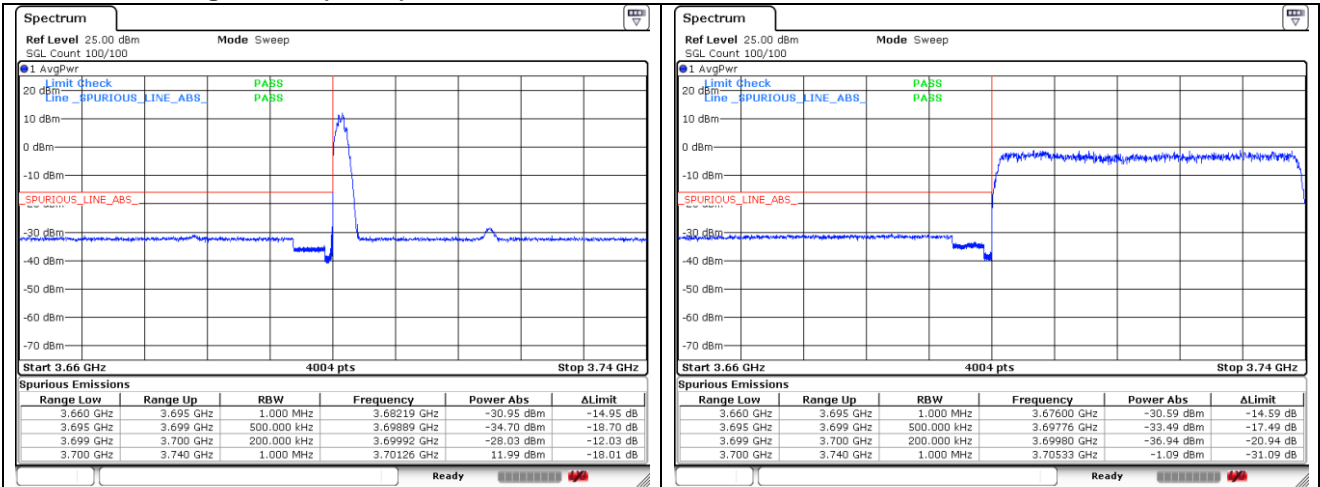

NR band 77_High Band (40 MHz)