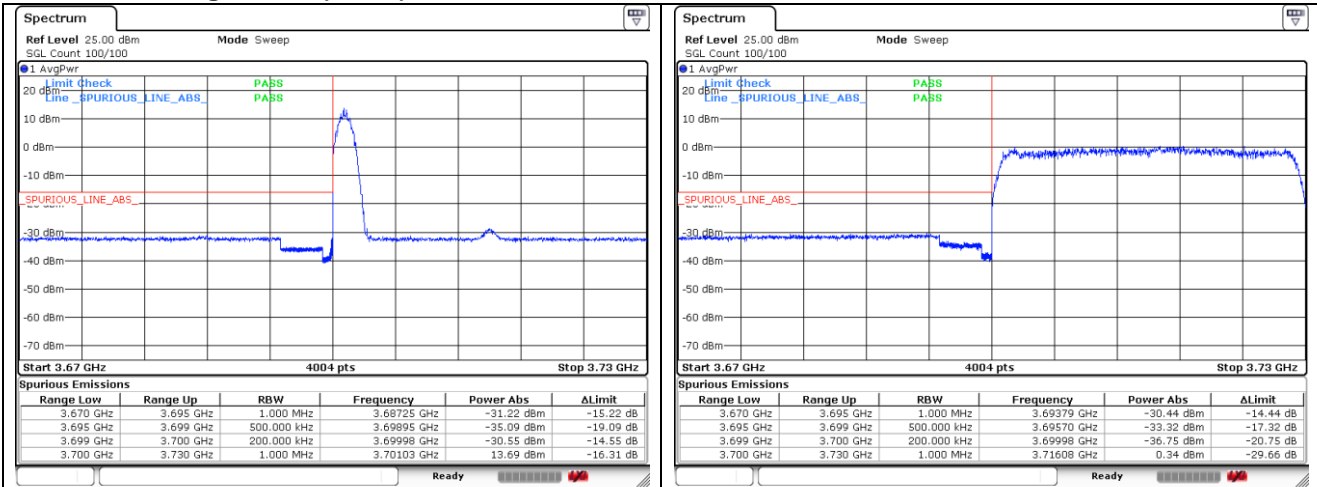

CP-OFDM QPSK - Low Channel - Full RB

NR band 77_High Band (30 MHz)

CP-OFDM QPSK - Low Channel - 1 RB