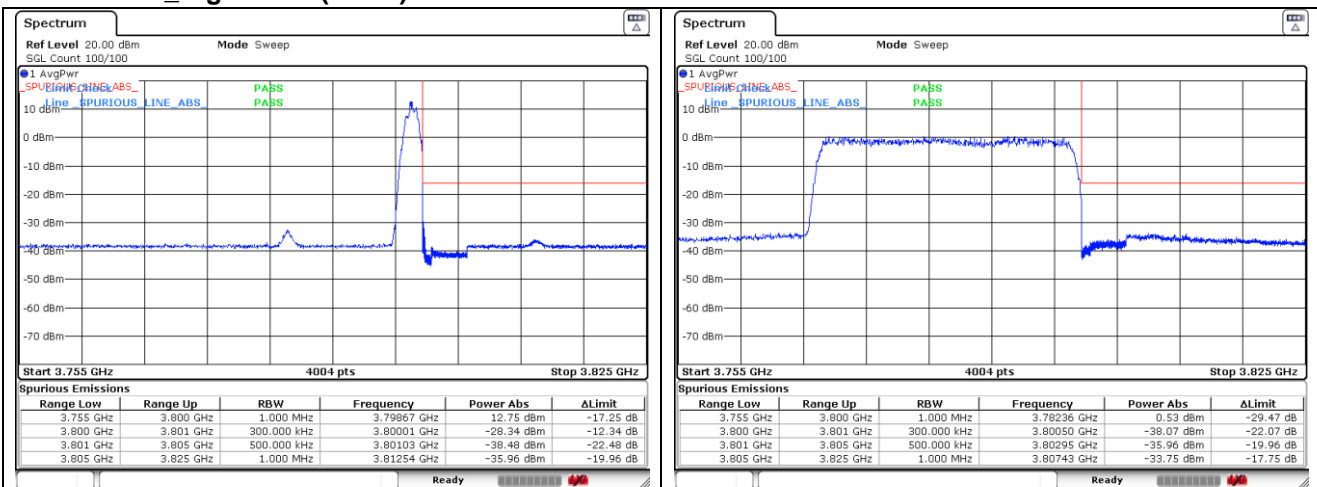

NR band 78_High Band (30 MHz)

CP-OFDM QPSK - High Channel - 1 RB

CP-OFDM QPSK - High Channel - Full RB