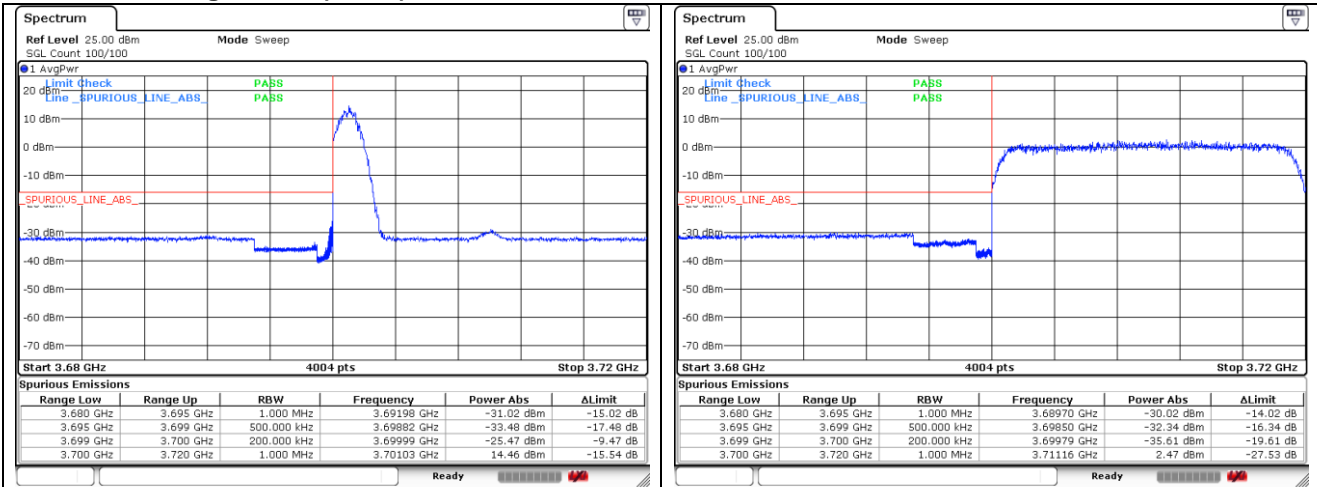

CP-OFDM 16QAM - High Channel - 1 RB

CP-OFDM 16QAM - High Channel - Full RB

NR band 77/78 Low Band (90 MHz)

NR band 77/78 Low Band (90 MHz)

NR band 77/78 Low Band (100 MHz)

NR band 77/78 Low Band (100 MHz)

NR band 77_High Band (20 MHz)