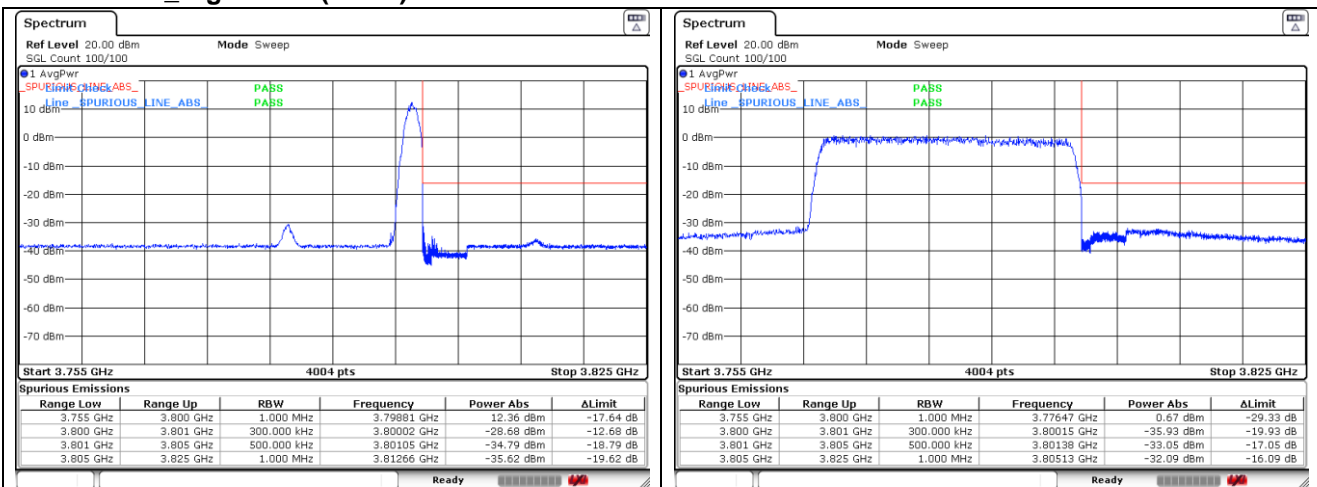

CP-OFDM 16QAM - Low Channel - 1 RB

CP-OFDM 16QAM - Low Channel - Full RB

CP-OFDM 16QAM - High Channel - 1 RB

CP-OFDM 16QAM - High Channel - Full RB

NR band 78_High Band (30 MHz)

CP-OFDM 16QAM - High Channel - 1 RB