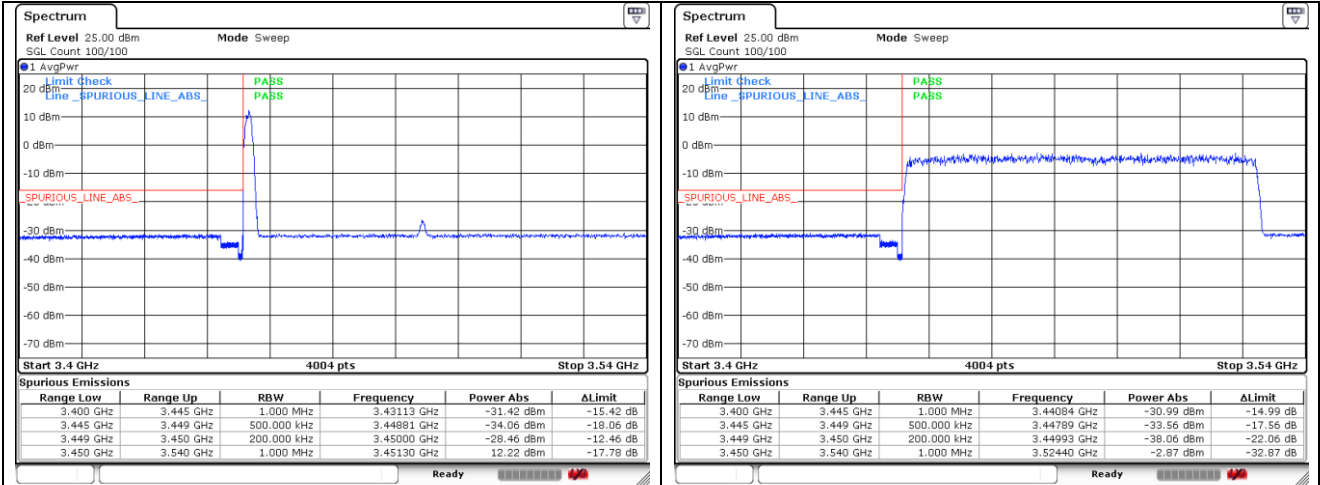

NR band 77/78 Low Band (60 MHz)

NR band 77/78 Low Band (70 MHz)

NR band 77/78 Low Band (70 MHz)

NR band 77/78 Low Band (80 MHz)

NR band 77/78 Low Band (80 MHz)

CP-OFDM 16QAM - Low Channel - 1 RB

CP-OFDM 16QAM - Low Channel - Full RB