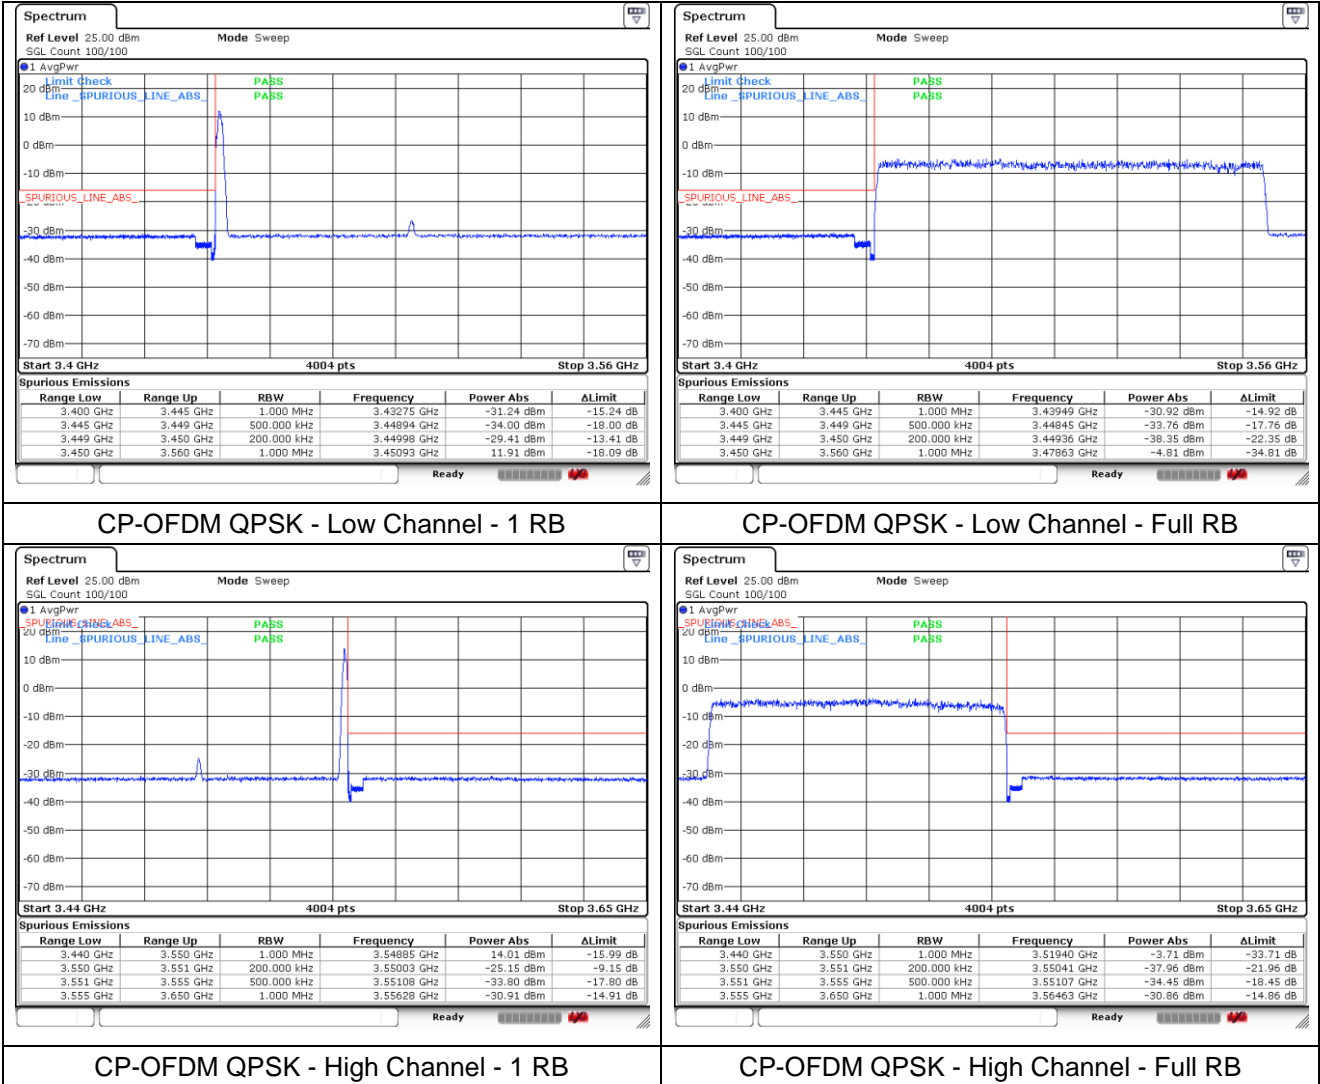

CP-OFDM 16QAM - High Channel - 1 RB

CP-OFDM 16QAM - High Channel - Full RB

NR band 77/78 Low Band (90 MHz)

NR band 77/78 Low Band (90 MHz)

NR band 77/78 Low Band (100 MHz)

NR band 77/78 Low Band (100 MHz)

NR band 77_High Band (20 MHz)