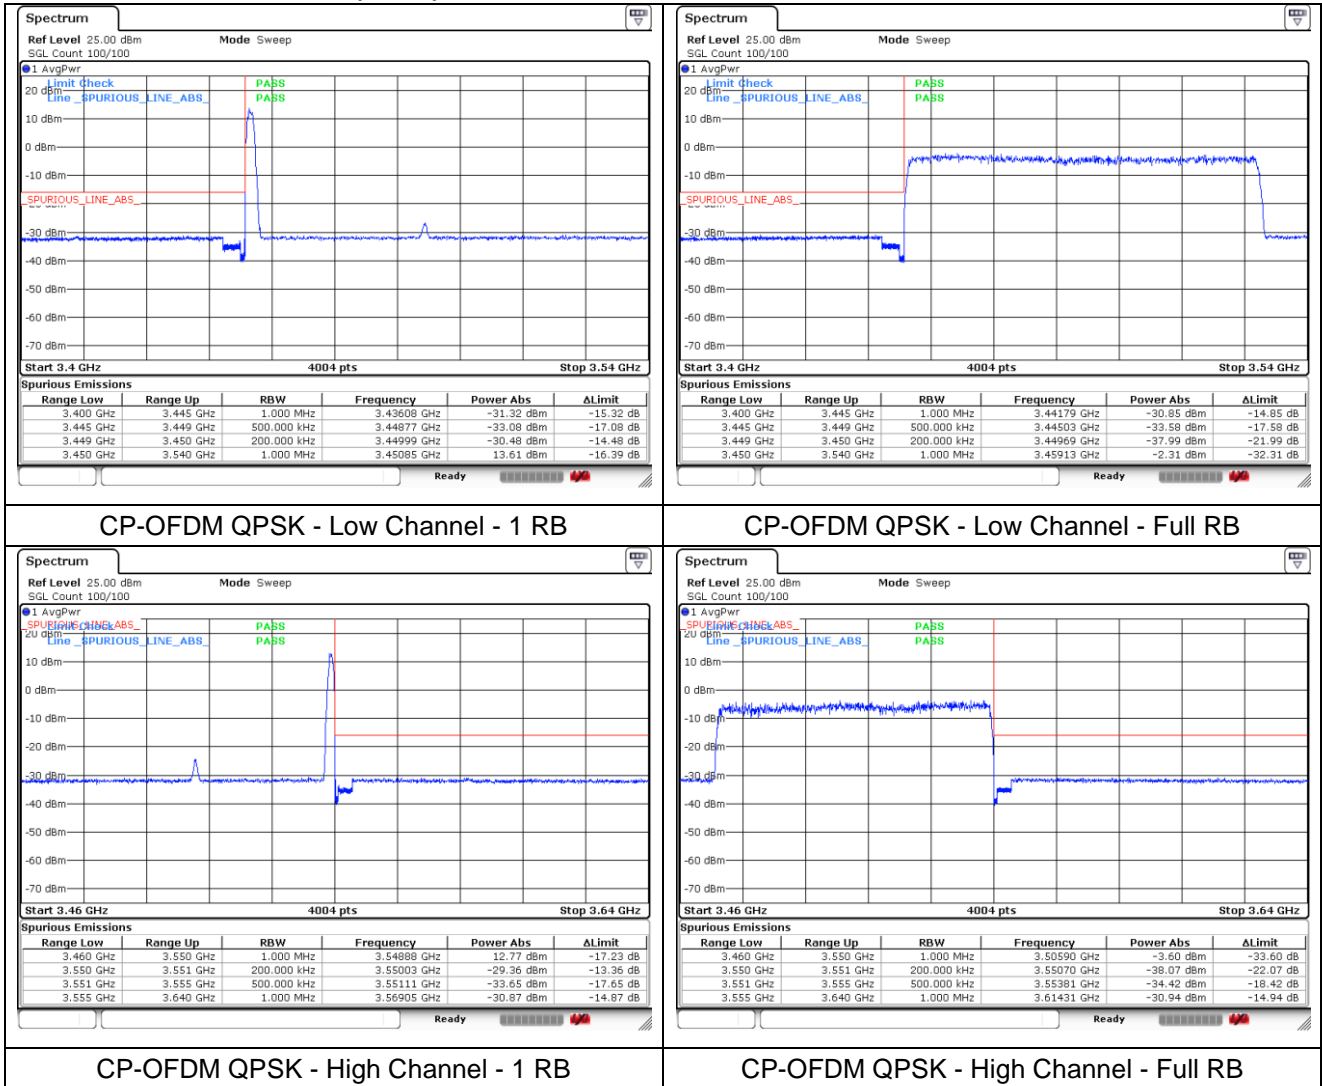

NR band 77/78 Low Band (60 MHz)

NR band 77/78 Low Band (70 MHz)

NR band 77/78 Low Band (70 MHz)

NR band 77/78 Low Band (80 MHz)

NR band 77/78 Low Band (80 MHz)

CP-OFDM 16QAM - Low Channel - 1 RB

CP-OFDM 16QAM - Low Channel - Full RB

CP-OFDM 16QAM - High Channel - 1 RB

CP-OFDM 16QAM - High Channel - Full RB

NR band 77/78 Low Band (90 MHz)

NR band 77/78 Low Band (90 MHz)

NR band 77/78 Low Band (100 MHz)

NR band 77/78 Low Band (100 MHz)

NR band 77_High Band (20 MHz)