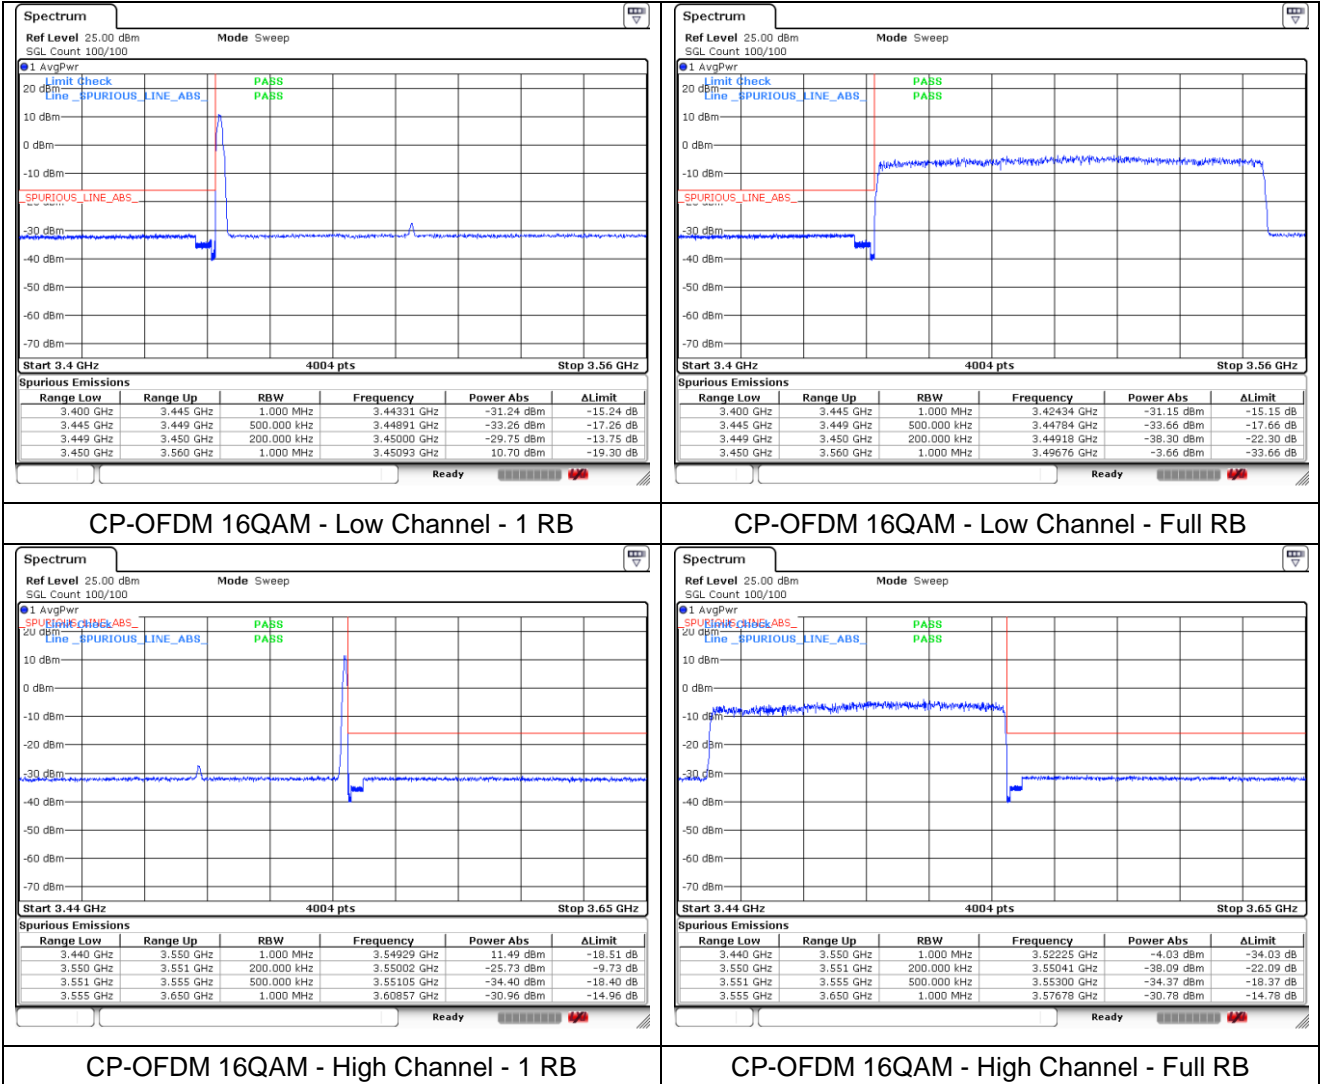

CP-OFDM 16QAM - High Channel - 1 RB

CP-OFDM 16QAM - High Channel - Full RB

NR band 77/78 Low Band (90 MHz)

NR band 77/78 Low Band (90 MHz)

NR band 77/78 Low Band (100 MHz)

NR band 77/78 Low Band (100 MHz)

NR band 77_High Band (20 MHz)

CP-OFDM QPSK - Low Channel - 1 RB

CP-OFDM QPSK - Low Channel - Full RB

CP-OFDM QPSK - High Channel - 1 RB

CP-OFDM QPSK - High Channel - Full RB

NR band 78_High Band (20 MHz)

CP-OFDM QPSK - High Channel - 1 RB