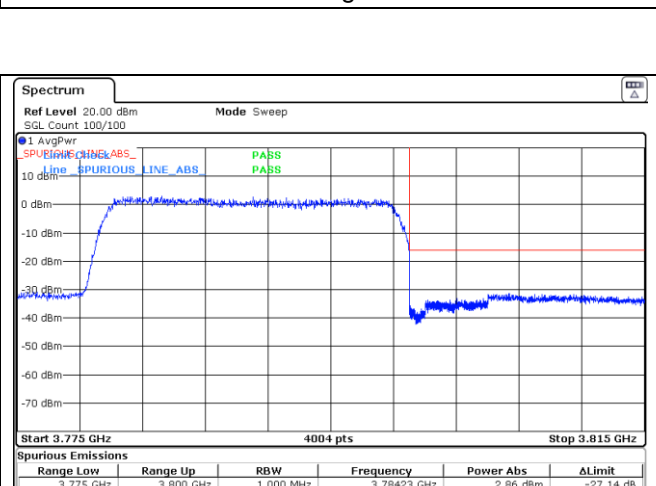

CP-OFDM QPSK - High Channel - Full RB

NR band 77_High Band (20 MHz)

CP-OFDM 16QAM - Low Channel - 1 RB

CP-OFDM 16QAM - Low Channel - Full RB

CP-OFDM 16QAM - High Channel - 1 RB

CP-OFDM 16QAM - High Channel - Full RB