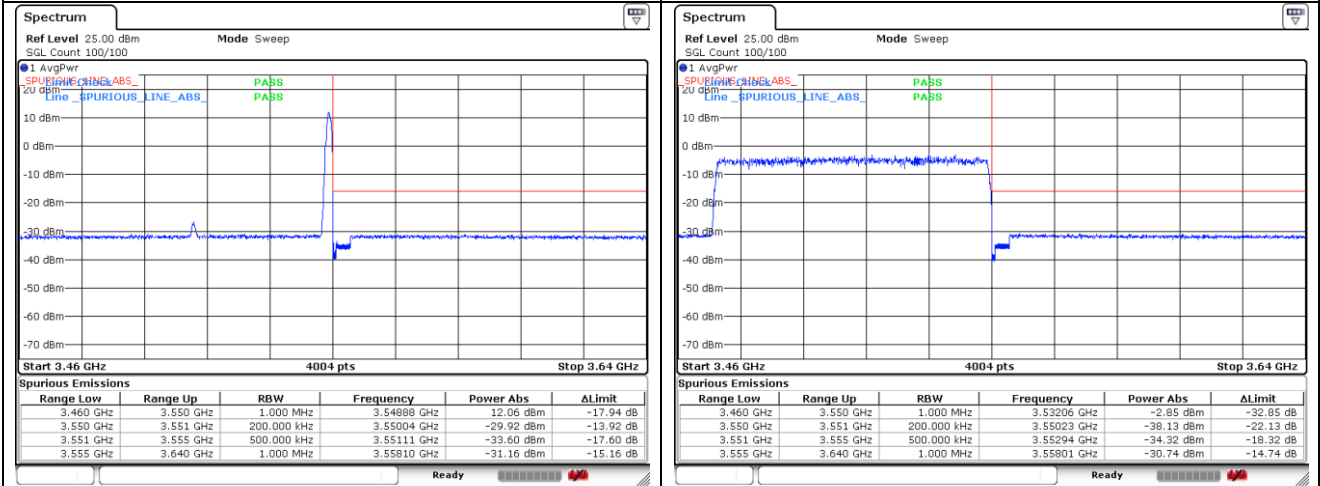

NR band 77/78 Low Band (60 MHz)

NR band 77/78 Low Band (70 MHz)

NR band 77/78 Low Band (70 MHz)

NR band 77/78 Low Band (80 MHz)

NR band 77/78 Low Band (80 MHz)

CP-OFDM 16QAM - Low Channel - 1 RB

CP-OFDM 16QAM - Low Channel - Full RB