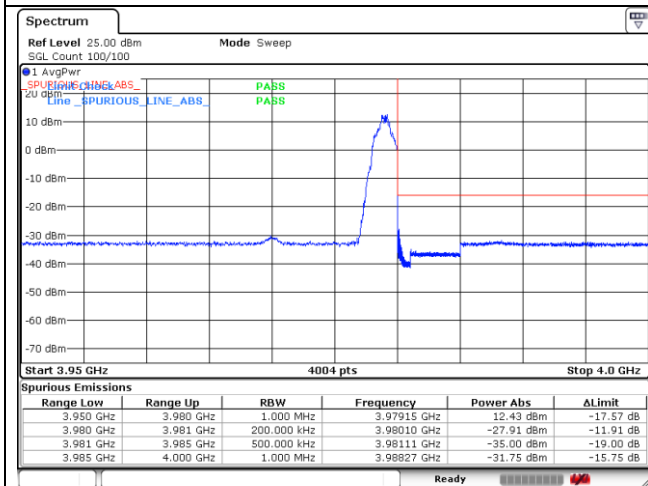

CP-OFDM 16QAM - Low Channel - 1 RB