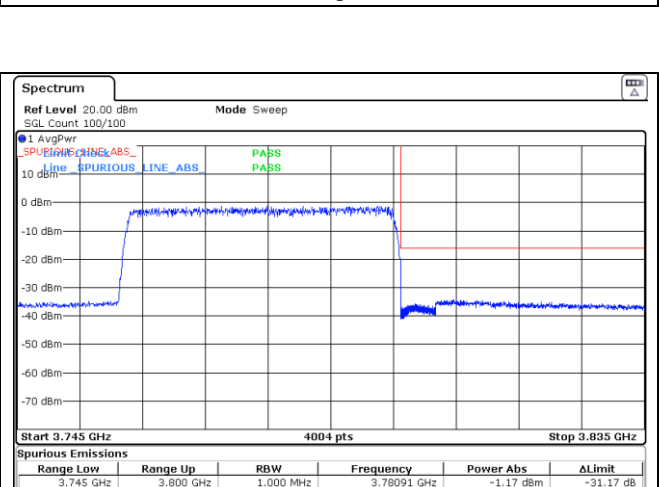

CP-OFDM 16QAM - High Channel - Full RB

NR band 77_High Band (40 MHz)

CP-OFDM QPSK - Low Channel - 1 RB

CP-OFDM QPSK - Low Channel - Full RB

CP-OFDM QPSK - High Channel - 1 RB

CP-OFDM QPSK - High Channel - Full RB