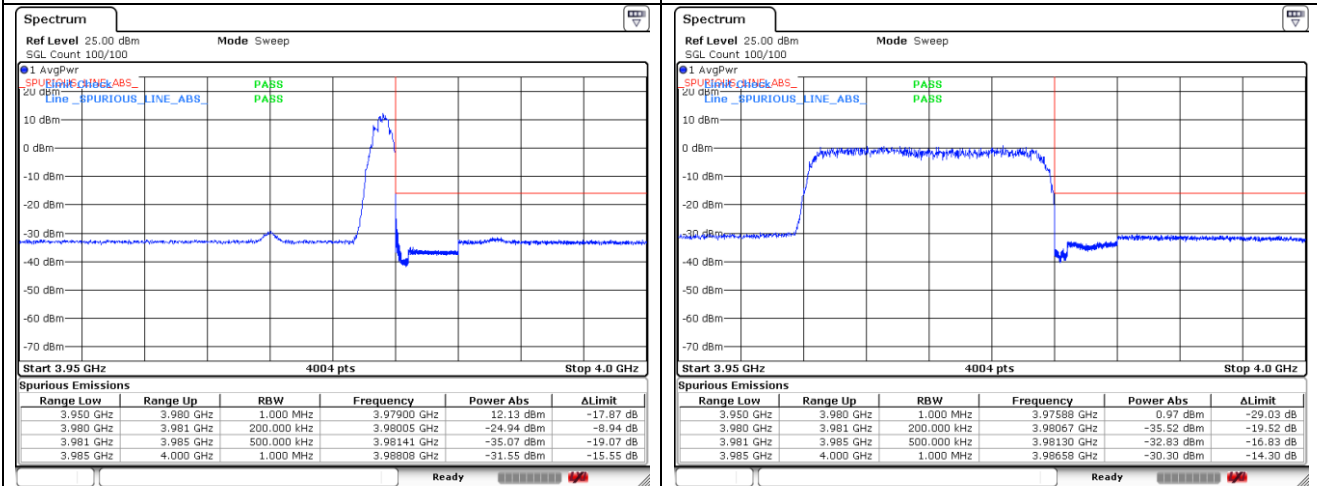

CP-OFDM QPSK - High Channel - 1 RB

CP-OFDM QPSK - High Channel - Full RB