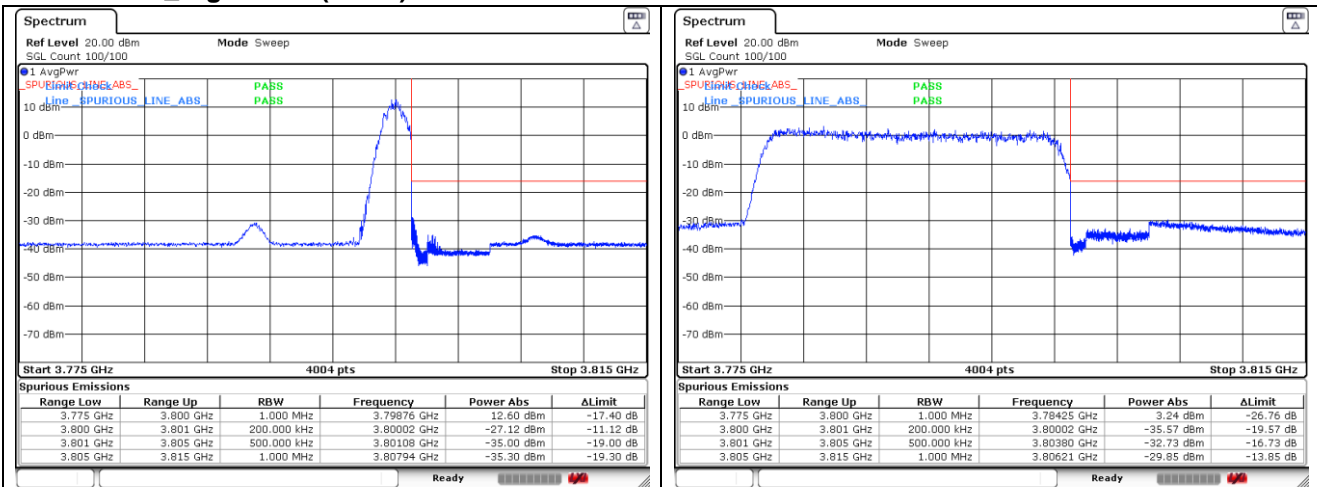

CP-OFDM QPSK - Low Channel - 1 RB

CP-OFDM QPSK - Low Channel - Full RB

CP-OFDM QPSK - High Channel - 1 RB

CP-OFDM QPSK - High Channel - Full RB

NR band 78_High Band (20 MHz)

CP-OFDM QPSK - High Channel - 1 RB