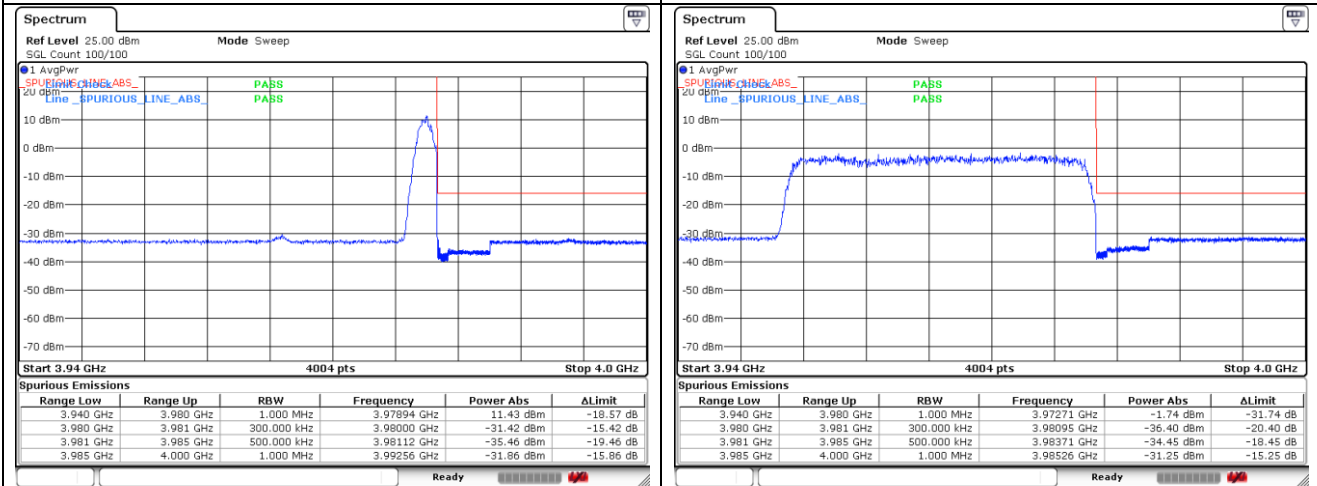

NR band 78_High Band (20 MHz)

CP-OFDM 16QAM - High Channel - 1 RB

CP-OFDM 16QAM - High Channel - Full RB

NR band 77_High Band (30 MHz)

CP-OFDM QPSK - Low Channel - 1 RB

CP-OFDM QPSK - Low Channel - Full RB