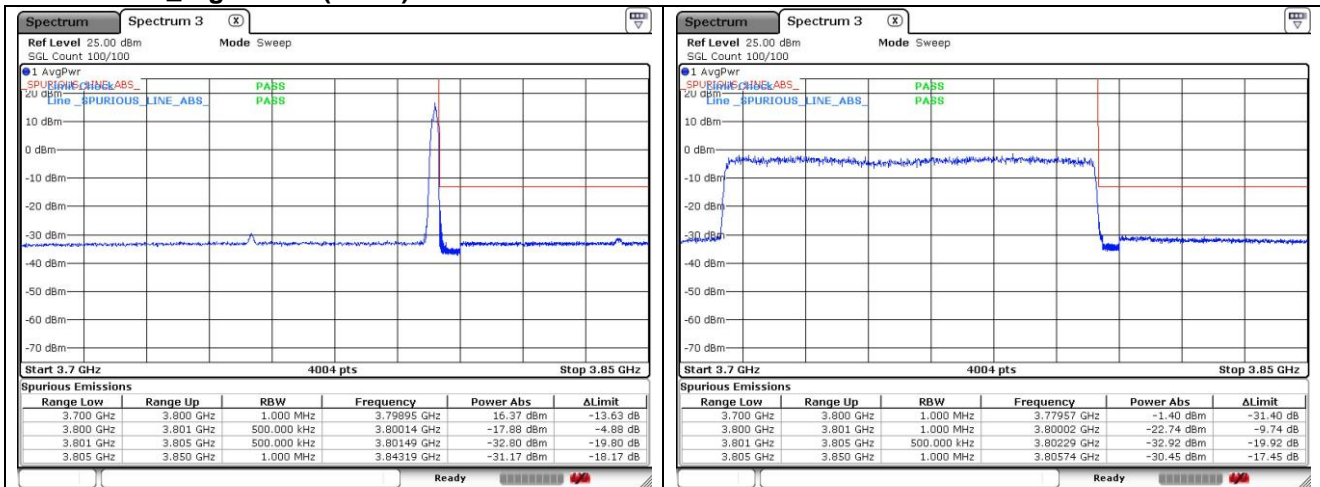

NR band 78_High Band (90 MHz)

CP-OFDM QPSK - High Channel - 1 RB

CP-OFDM QPSK - High Channel - Full RB