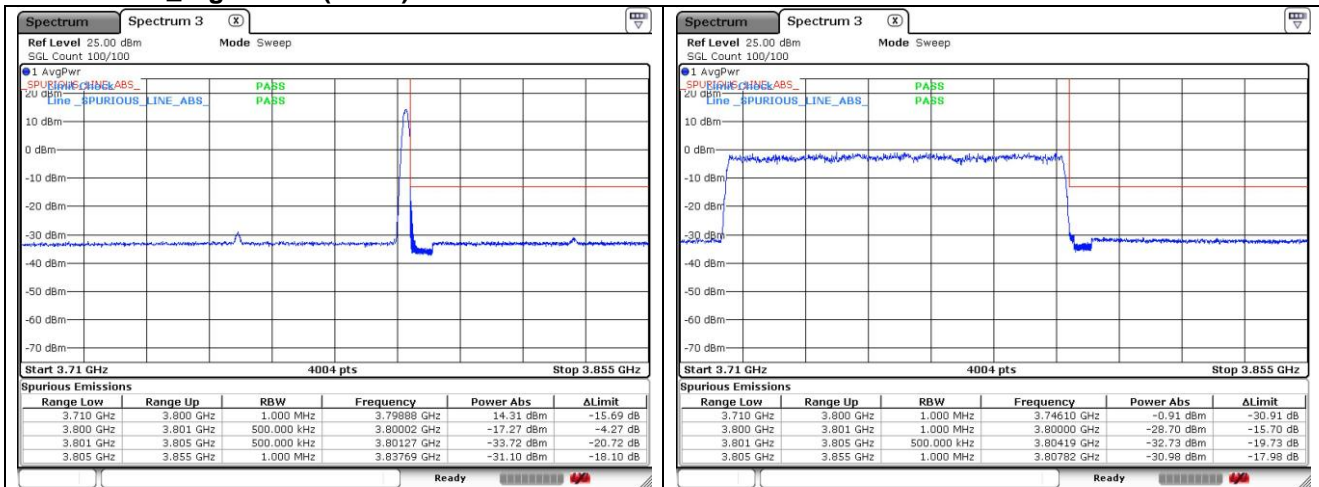

NR band 77_High Band (80 MHz)

DFT-S-OFDM 16QAM - Low Channel - 1 RB

DFT-S-OFDM 16QAM - Low Channel - Full RB

DFT-S-OFDM 16QAM - High Channel - 1 RB

DFT-S-OFDM 16QAM - High Channel - Full RB

NR band 78_High Band (80 MHz)