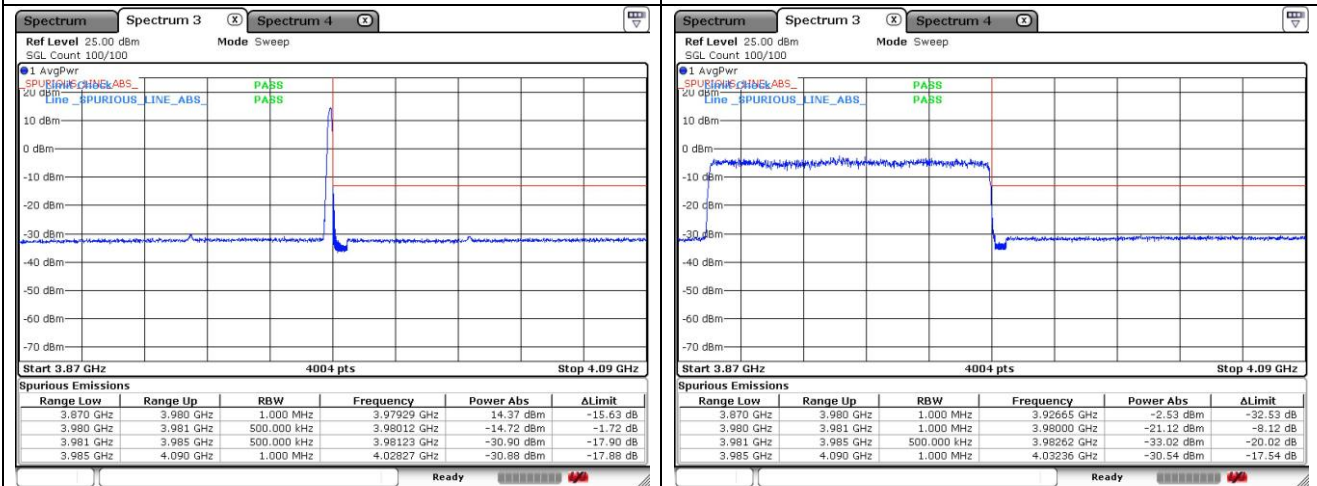

DFT-S-OFDM BPSK - High Channel - 1 RB

DFT-S-OFDM BPSK - High Channel - Full RB

NR band 77_High Band (100 MHz)

DFT-S-OFDM 16QAM - Low Channel - 1 RB

DFT-S-OFDM 16QAM - Low Channel - Full RB

DFT-S-OFDM 16QAM - High Channel - 1 RB