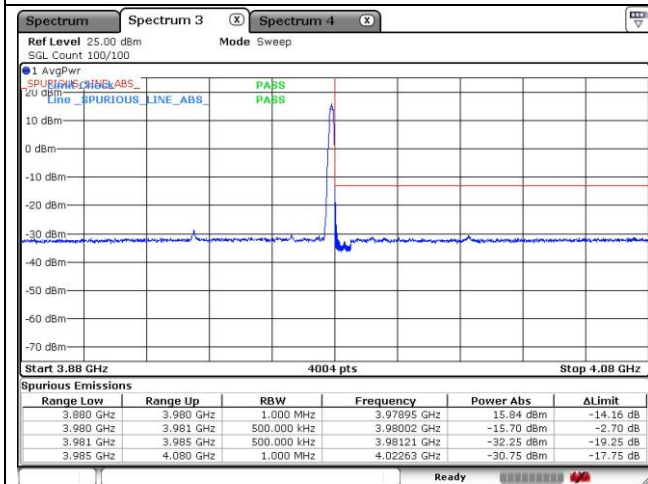

CP-OFDM QPSK - High Channel - Full RB

NR band 78_High Band (90 MHz)

CP-OFDM QPSK - High Channel - 1 RB

CP-OFDM QPSK - High Channel - Full RB

NR band 77_High Band (90 MHz)

CP-OFDM 16QAM - Low Channel - 1 RB