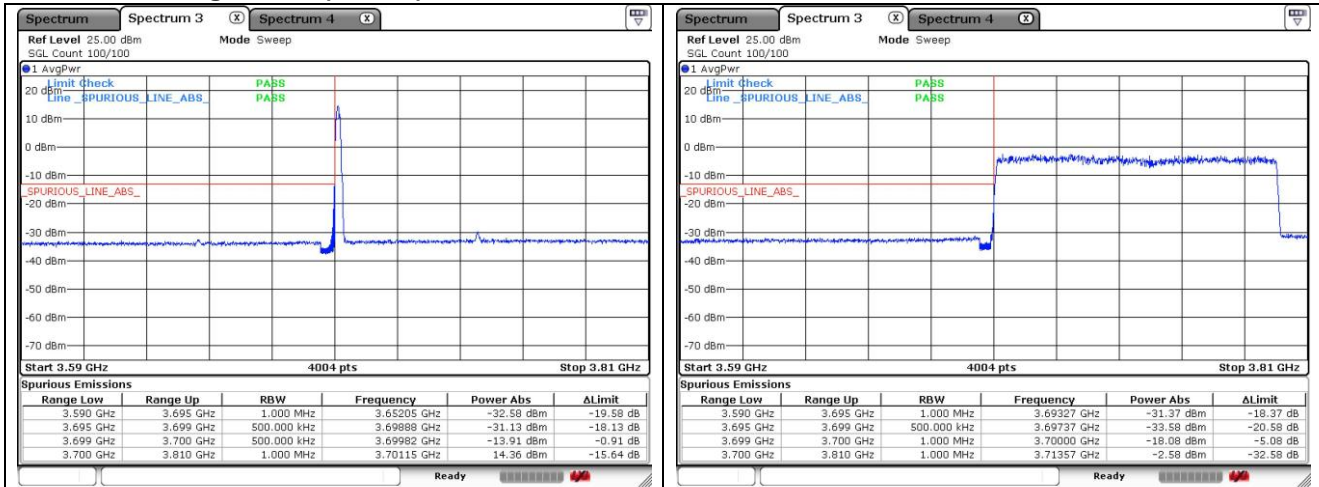

CP-OFDM 16QAM - Low Channel - Full RB

NR band 77_High Band (100 MHz)

CP-OFDM 16QAM - Low Channel - 1 RB