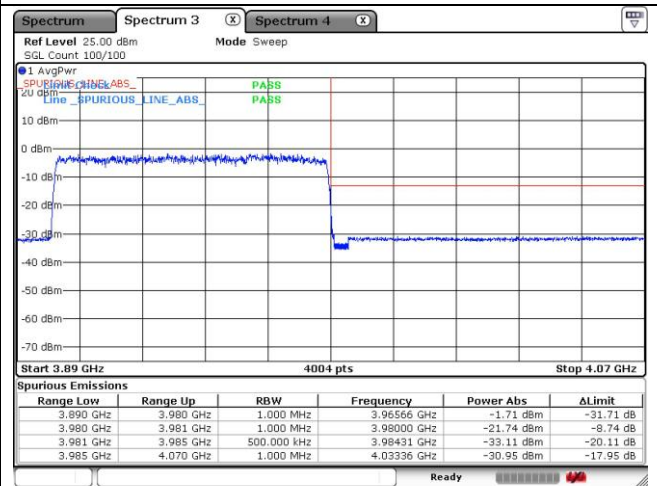

CP-OFDM 16QAM - Low Channel - Full RB