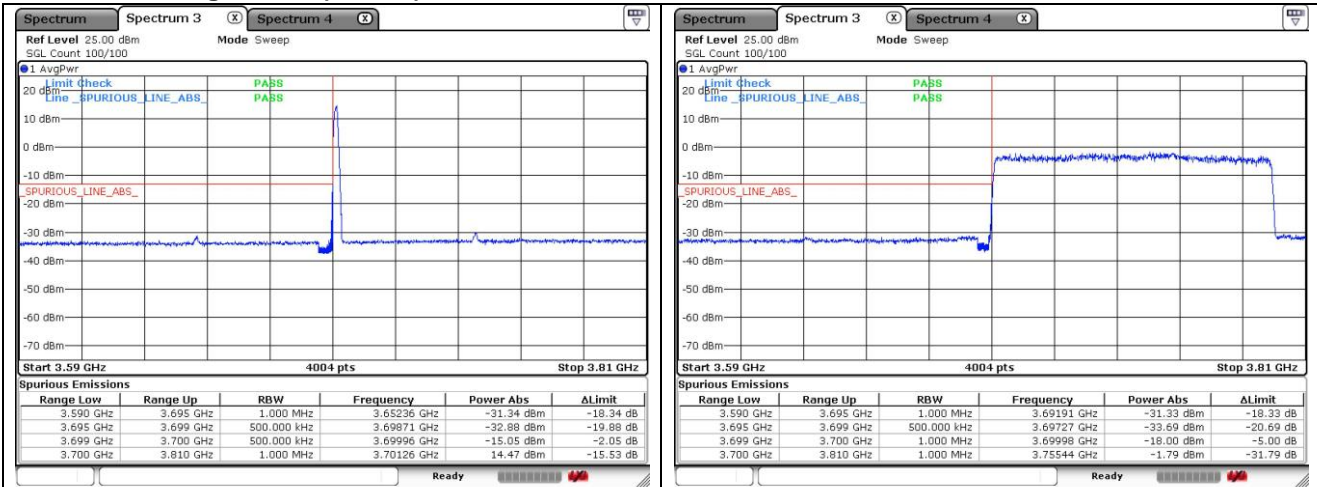

DFT-S-OFDM 16QAM - Low Channel - Full RB

NR band 77_High Band (100 MHz)

DFT-S-OFDM 16QAM - Low Channel - 1 RB