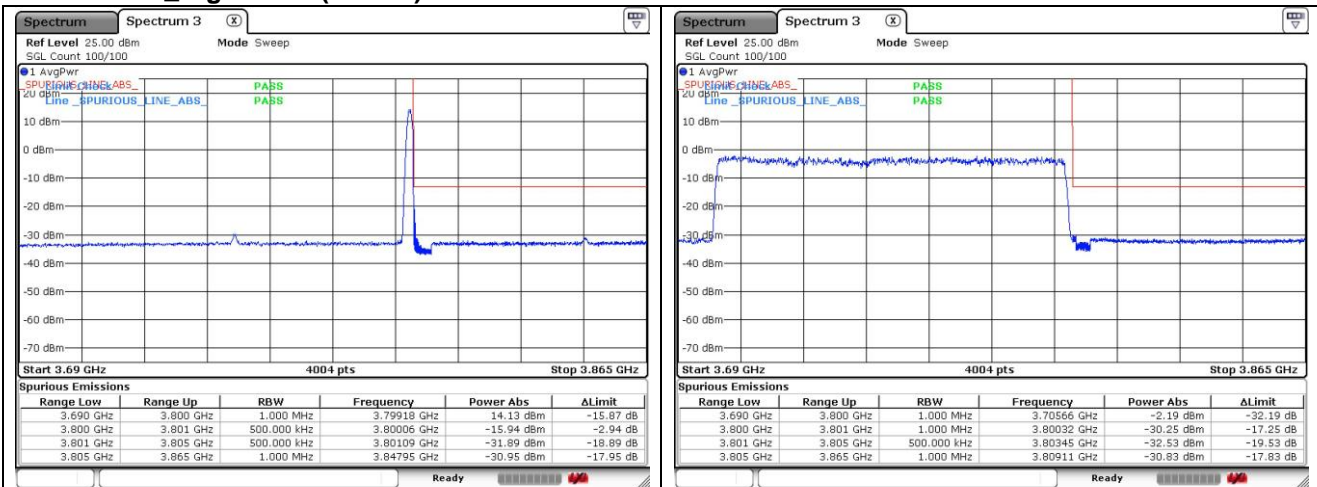

NR band 78_High Band (100 MHz)

DFT-S-OFDM 16QAM - High Channel - 1 RB

DFT-S-OFDM 16QAM - High Channel - Full RB