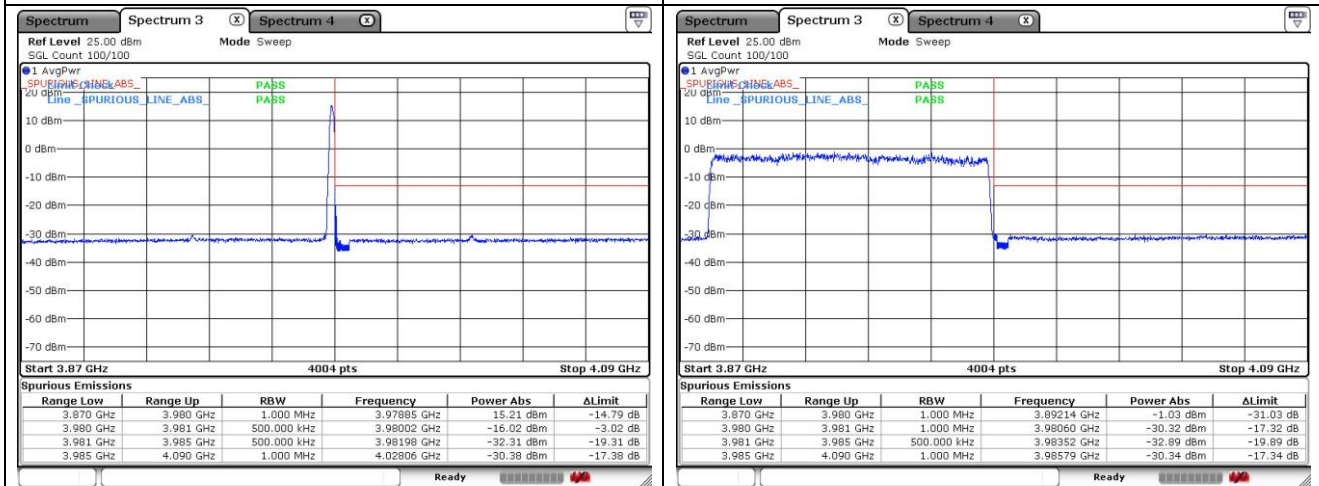

DFT-S-OFDM BPSK - High Channel - 1 RB

DFT-S-OFDM BPSK - High Channel - Full RB