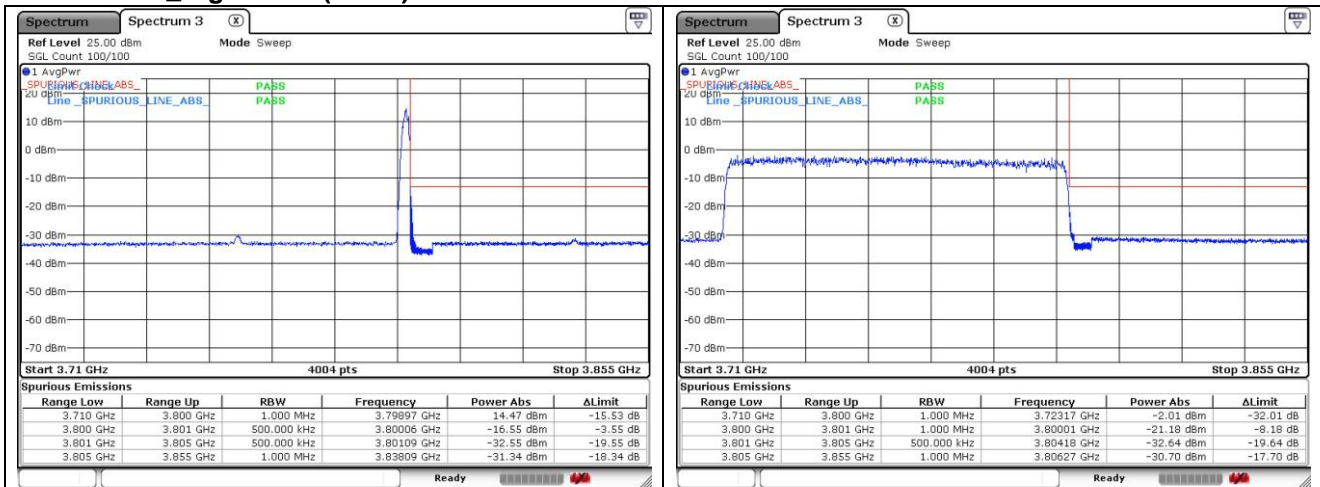

NR band 78_High Band (80 MHz)

CP-OFDM QPSK - High Channel - 1 RB

CP-OFDM QPSK - High Channel - Full RB