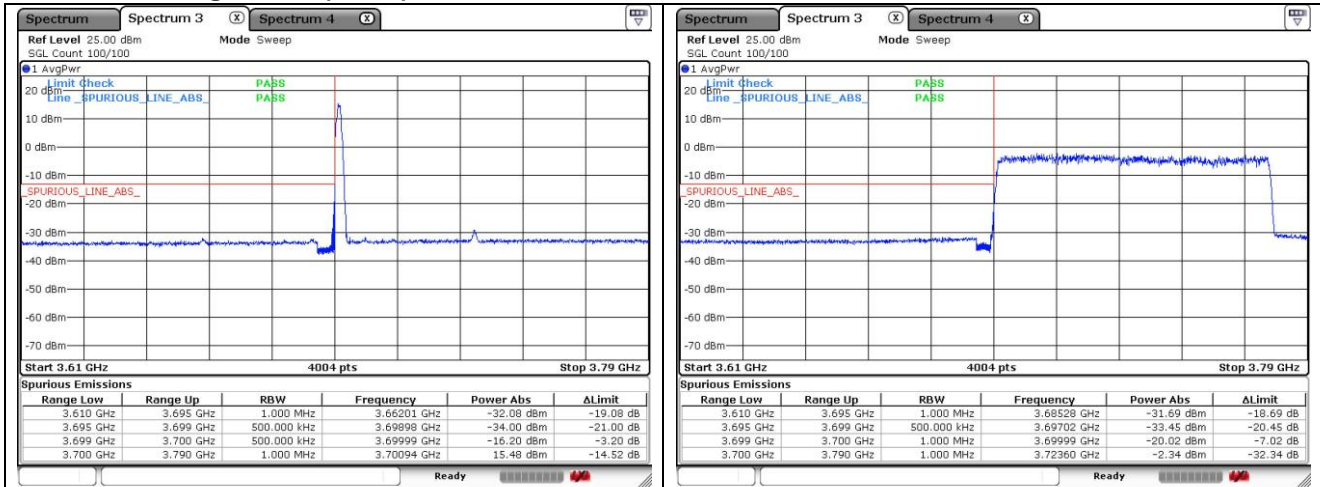

CP-OFDM QPSK - High Channel - Full RB

NR band 78_High Band (80 MHz)

CP-OFDM QPSK - High Channel - 1 RB

CP-OFDM QPSK - High Channel - Full RB

NR band 77_High Band (80 MHz)

CP-OFDM 16QAM - Low Channel - 1 RB