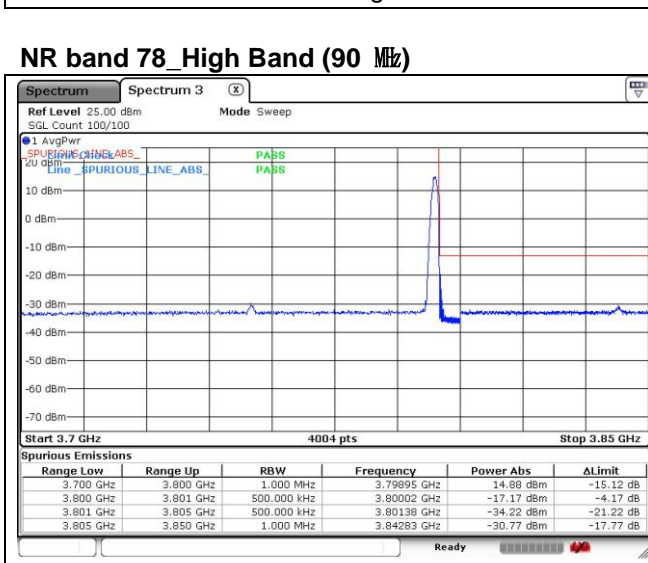

NR band 77_High Band (90 MHz)

DFT-S-OFDM BPSK - Low Channel - 1 RB

DFT-S-OFDM BPSK - Low Channel - Full RB

DFT-S-OFDM BPSK - High Channel - 1 RB

DFT-S-OFDM BPSK - High Channel - Full RB

NR band 78_High Band (90 MHz)

NR band 77_High Band (90 MHz)

DFT-S-OFDM 16QAM - Low Channel - 1 RB

DFT-S-OFDM 16QAM - Low Channel - Full RB

DFT-S-OFDM 16QAM - High Channel - 1 RB

DFT-S-OFDM 16QAM - High Channel - Full RB

NR band 78_High Band (90 MHz)