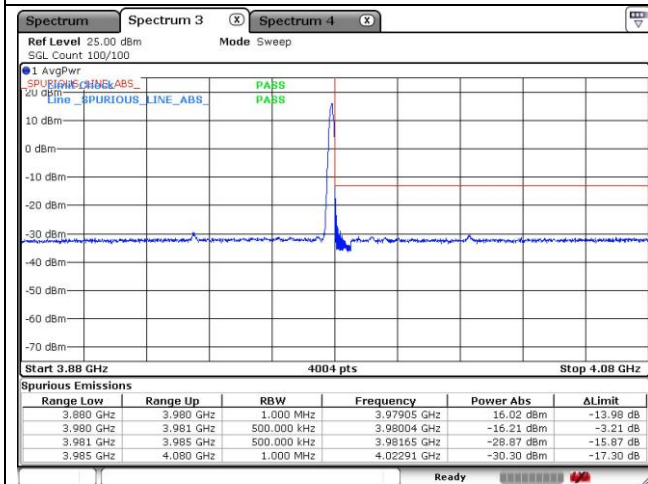

CP-OFDM 16QAM - Low Channel - Full RB

CP-OFDM 16QAM - High Channel - 1 RB

CP-OFDM 16QAM - High Channel - Full RB

NR band 78_High Band (80 MHz)

CP-OFDM 16QAM - High Channel - 1 RB

CP-OFDM 16QAM - High Channel - Full RB

NR band 77_High Band (90 MHz)

DFT-S-OFDM BPSK - Low Channel - 1 RB

DFT-S-OFDM BPSK - Low Channel - Full RB

DFT-S-OFDM BPSK - High Channel - 1 RB

DFT-S-OFDM BPSK - High Channel - Full RB

NR band 78_High Band (90 MHz)