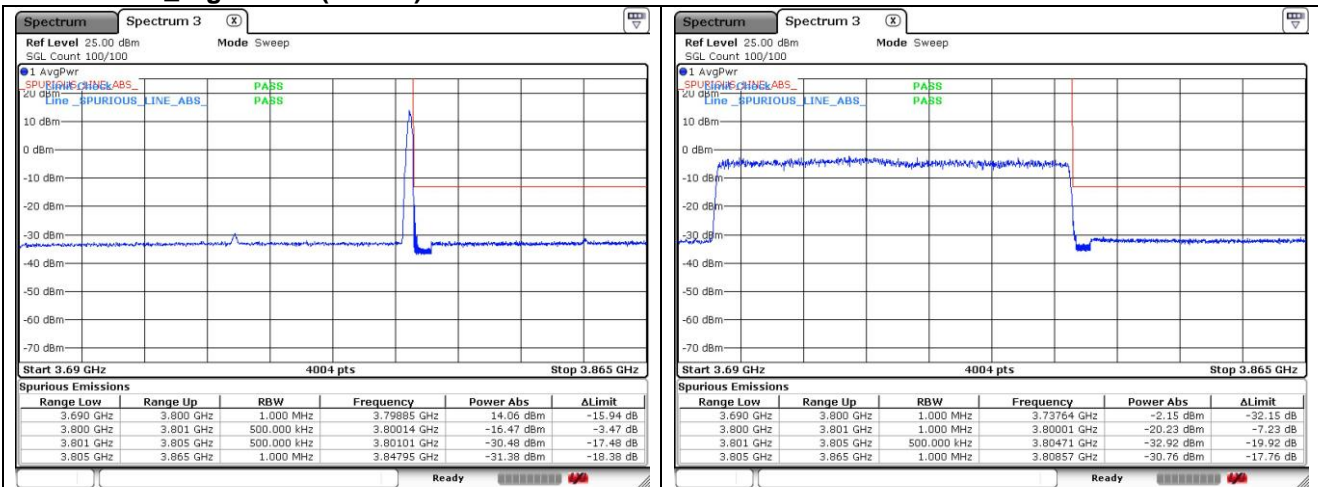

NR band 78_High Band (100 MHz)

CP-OFDM QPSK - High Channel - 1 RB

CP-OFDM QPSK - High Channel - Full RB