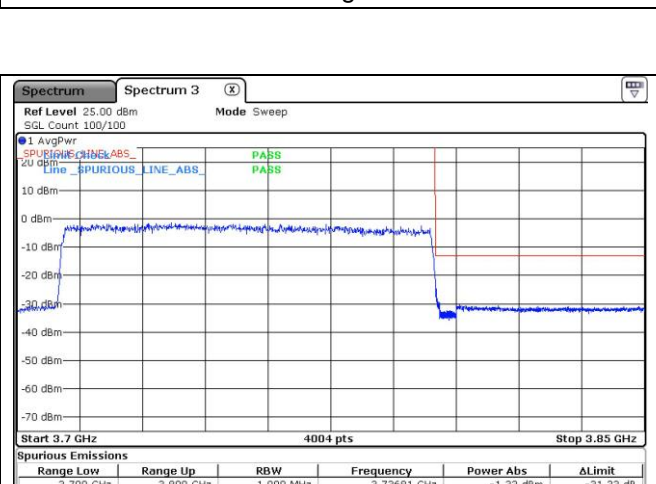

CP-OFDM 16QAM - High Channel - Full RB