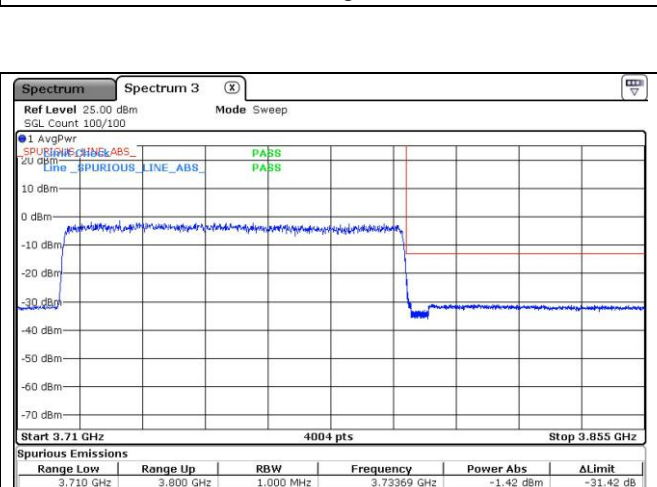

CP-OFDM 16QAM - High Channel - Full RB

NR band 78_High Band (80 MHz)

CP-OFDM 16QAM - High Channel - 1 RB

CP-OFDM 16QAM - High Channel - Full RB