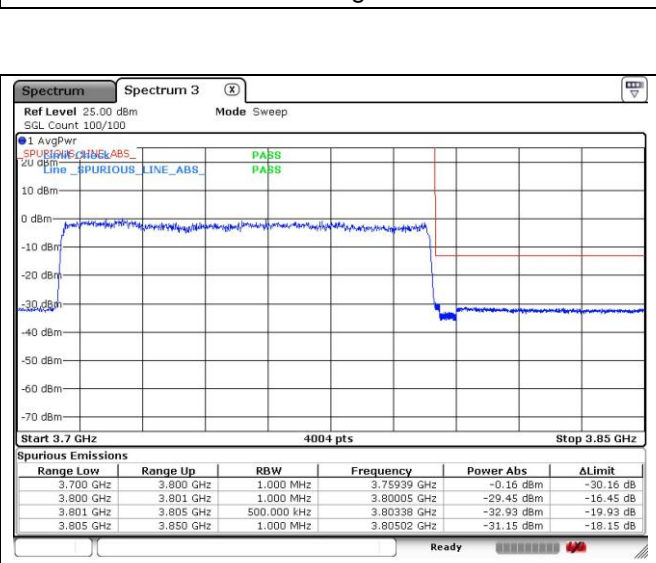

NR band 77_High Band (90 MHz)

DFT-S-OFDM BPSK - Low Channel - 1 RB

DFT-S-OFDM BPSK - Low Channel - Full RB

DFT-S-OFDM BPSK - High Channel - 1 RB

DFT-S-OFDM BPSK - High Channel - Full RB

NR band 78_High Band (90 MHz)

NR band 77_High Band (90 MHz)

DFT-S-OFDM 16QAM - Low Channel - 1 RB

DFT-S-OFDM 16QAM - Low Channel - Full RB

DFT-S-OFDM 16QAM - High Channel - 1 RB

DFT-S-OFDM 16QAM - High Channel - Full RB

NR band 78_High Band (90 MHz)