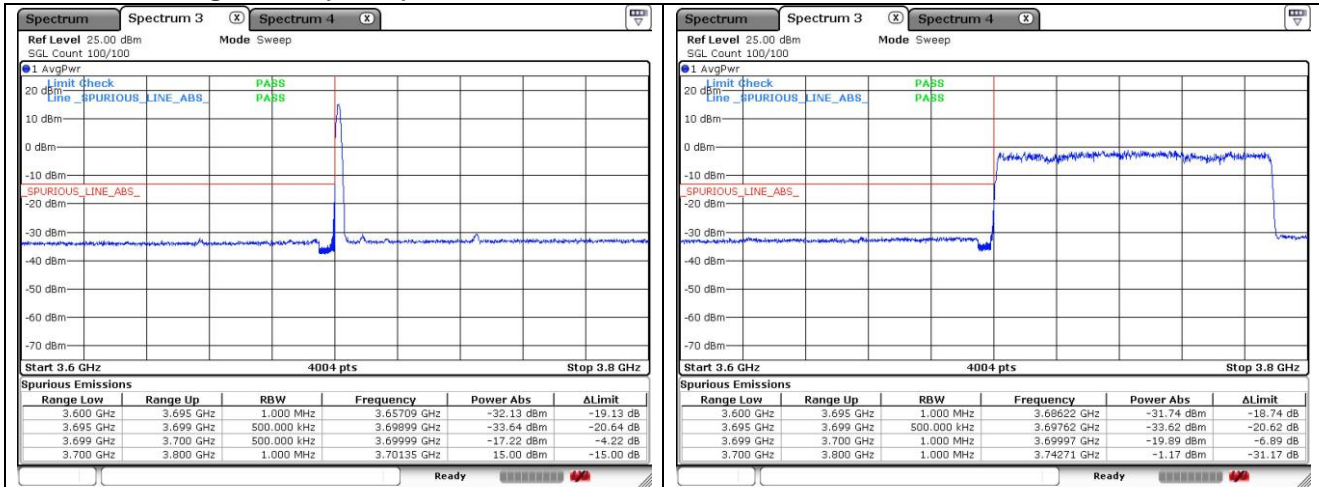

DFT-S-OFDM 16QAM - Low Channel - Full RB

NR band 77_High Band (90 MHz)

DFT-S-OFDM 16QAM - Low Channel - 1 RB