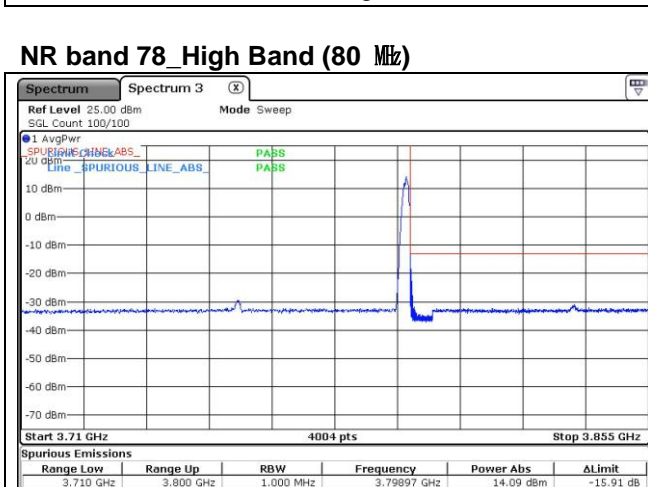

CP-OFDM 16QAM - High Channel - 1 RB