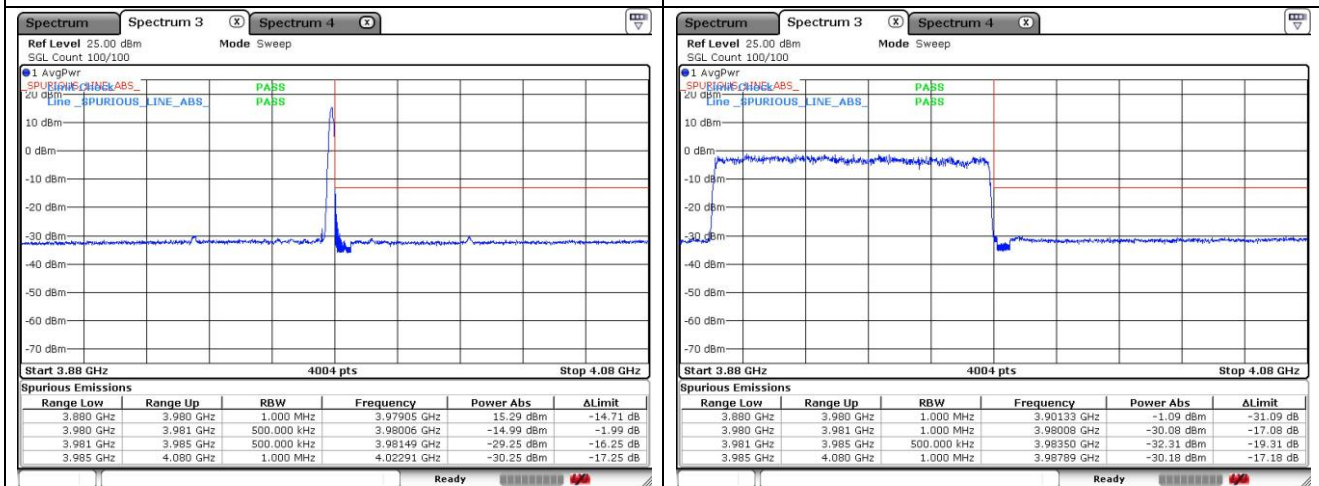

DFT-S-OFDM 16QAM - High Channel - 1 RB

DFT-S-OFDM 16QAM - High Channel - Full RB