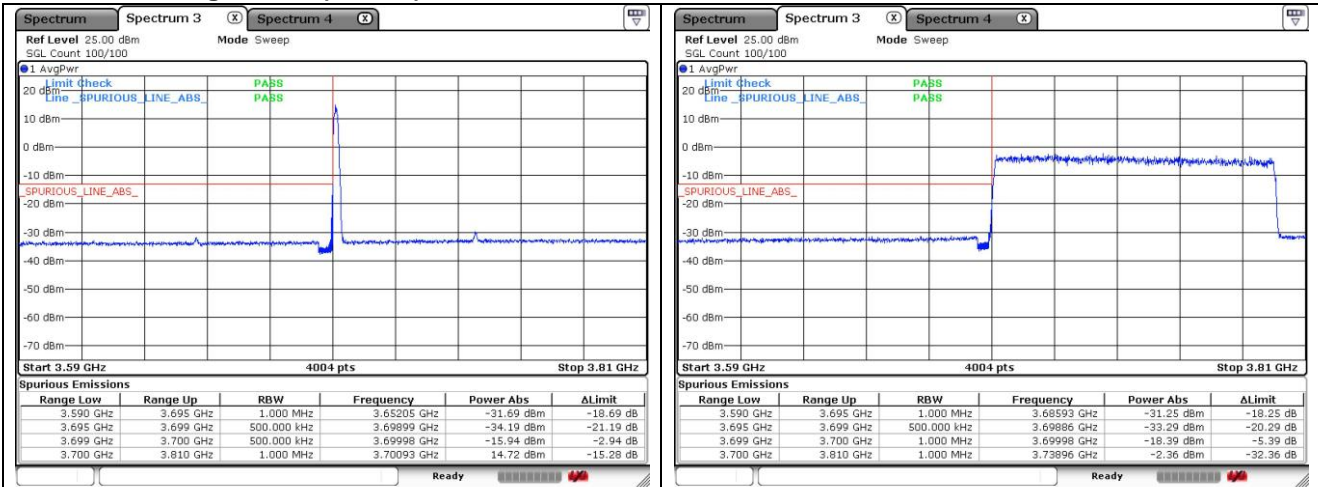

DFT-S-OFDM 16QAM - High Channel - Full RB

NR band 78_High Band (100 MHz)

DFT-S-OFDM 16QAM - High Channel - 1 RB

DFT-S-OFDM 16QAM - High Channel - Full RB

NR band 77_High Band (100 MHz)

CP-OFDM QPSK - Low Channel - 1 RB