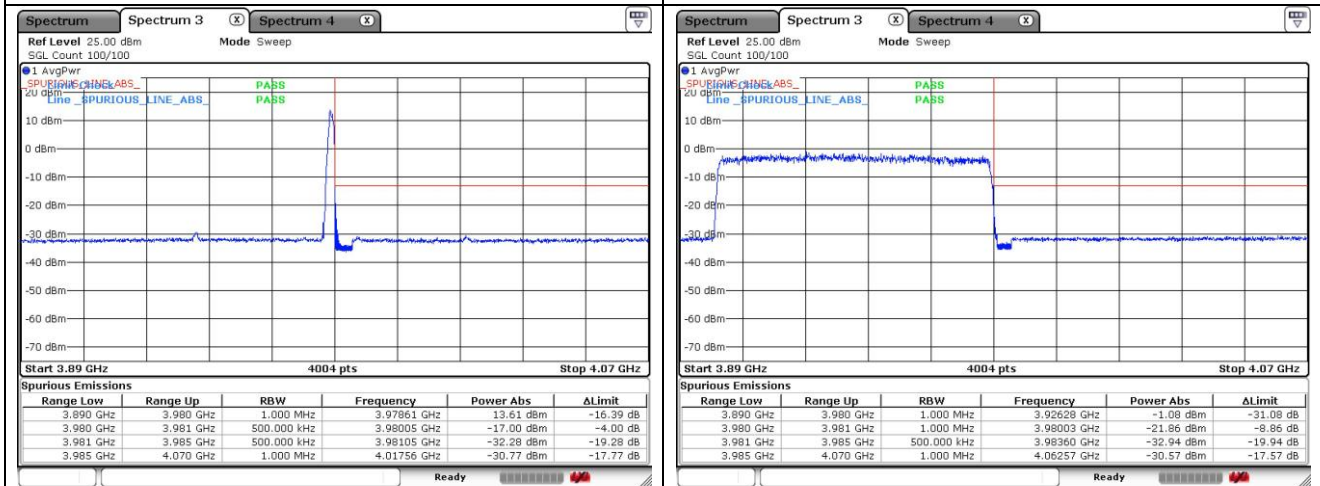

DFT-S-OFDM 16QAM - High Channel - 1 RB

DFT-S-OFDM 16QAM - High Channel - Full RB

NR band 77_High Band (80 MHz)

CP-OFDM QPSK - Low Channel - 1 RB

CP-OFDM QPSK - Low Channel - Full RB

CP-OFDM QPSK - High Channel - 1 RB