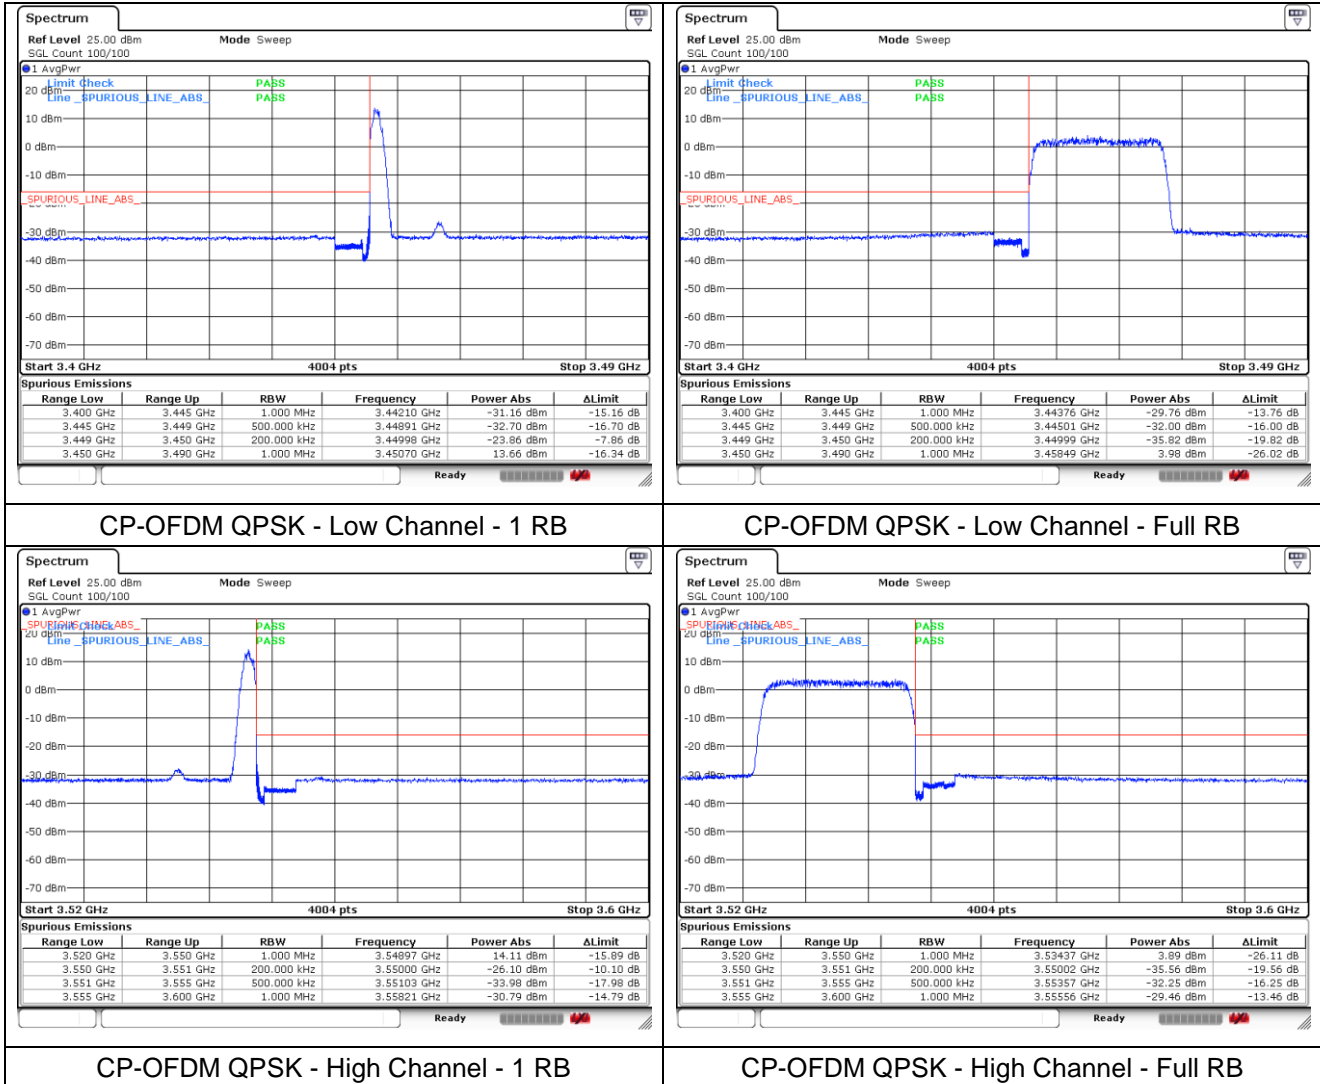

MIMO_Port 1

NR band 77/78_Low Band (20 MHz)