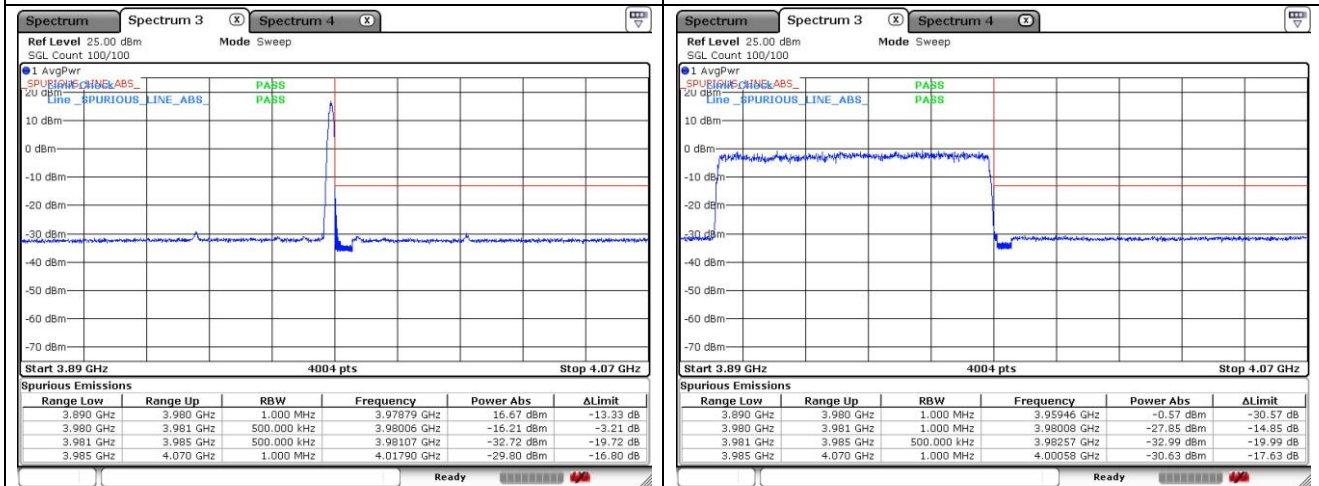

NR band 77_High Band (80 MHz)

DFT-S-OFDM 16QAM - Low Channel - 1 RB

DFT-S-OFDM 16QAM - Low Channel - Full RB

DFT-S-OFDM 16QAM - High Channel - 1 RB

DFT-S-OFDM 16QAM - High Channel - Full RB

NR band 78_High Band (80 MHz)