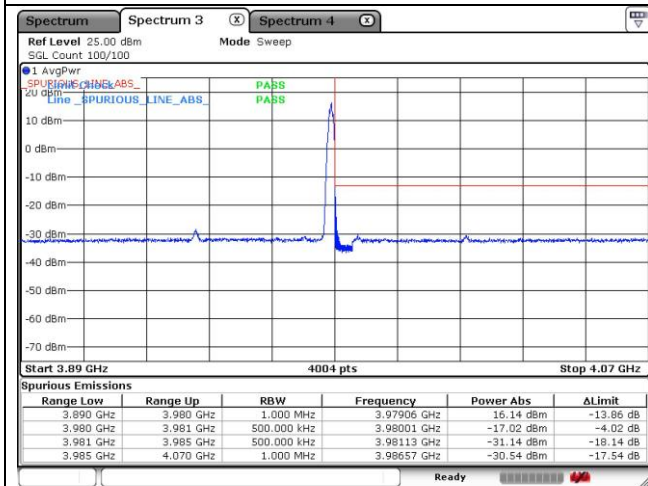

CP-OFDM QPSK - High Channel - Full RB

NR band 78_High Band (80 MHz)

CP-OFDM QPSK - High Channel - 1 RB

CP-OFDM QPSK - High Channel - Full RB

NR band 77_High Band (80 MHz)

CP-OFDM 16QAM - Low Channel - 1 RB