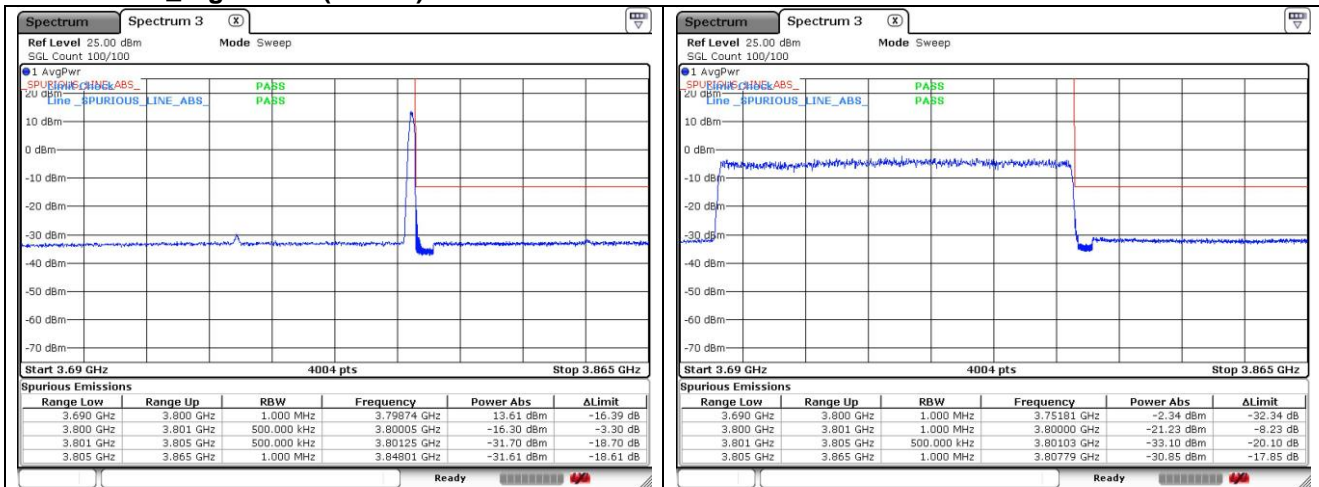

NR band 77_High Band (100 MHz)

CP-OFDM 16QAM - Low Channel - 1 RB

CP-OFDM 16QAM - Low Channel - Full RB

CP-OFDM 16QAM - High Channel - 1 RB

CP-OFDM 16QAM - High Channel - Full RB

NR band 78_High Band (100 MHz)