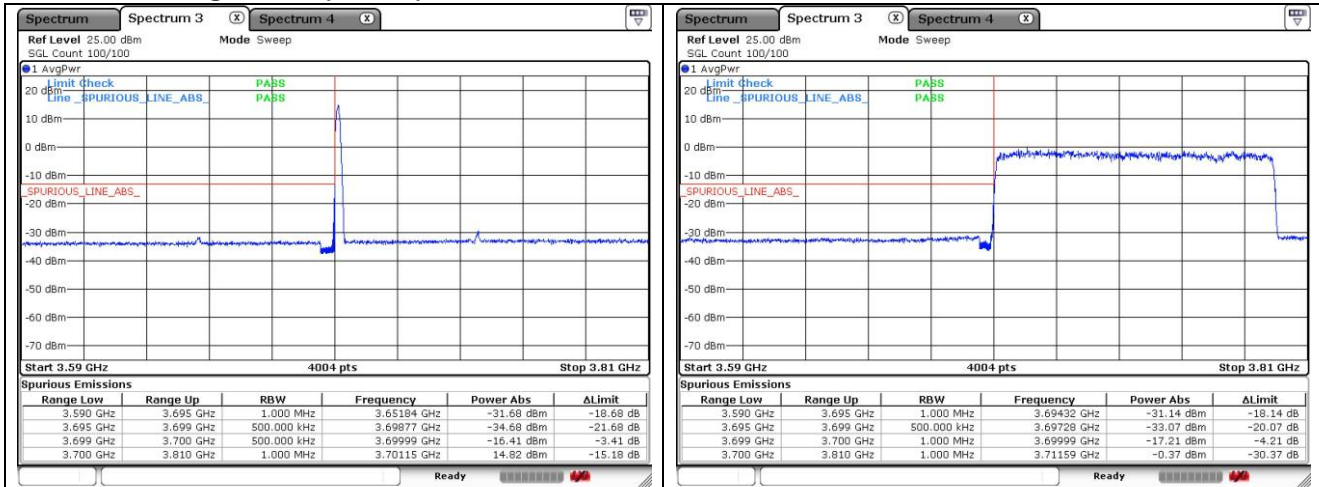

DFT-S-OFDM BPSK - Low Channel - Full RB

NR band 77_High Band (100 MHz)

DFT-S-OFDM BPSK - Low Channel - 1 RB