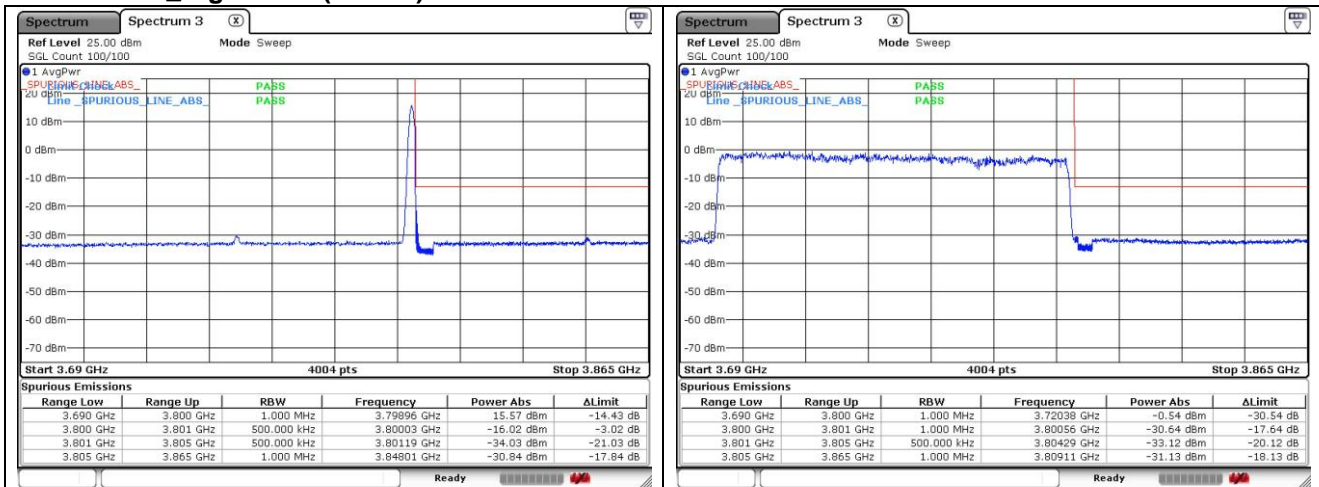

NR band 77_High Band (100 MHz)

DFT-S-OFDM BPSK - Low Channel - 1 RB

DFT-S-OFDM BPSK - Low Channel - Full RB

DFT-S-OFDM BPSK - High Channel - 1 RB

DFT-S-OFDM BPSK - High Channel - Full RB

NR band 78_High Band (100 MHz)