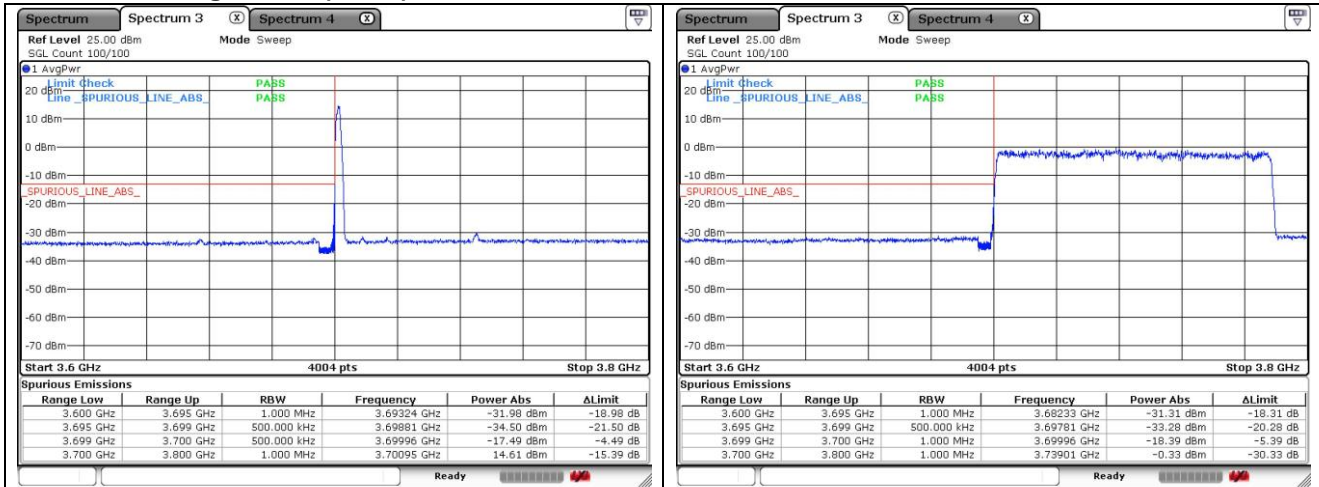

NR band 77_High Band (90 MHz)