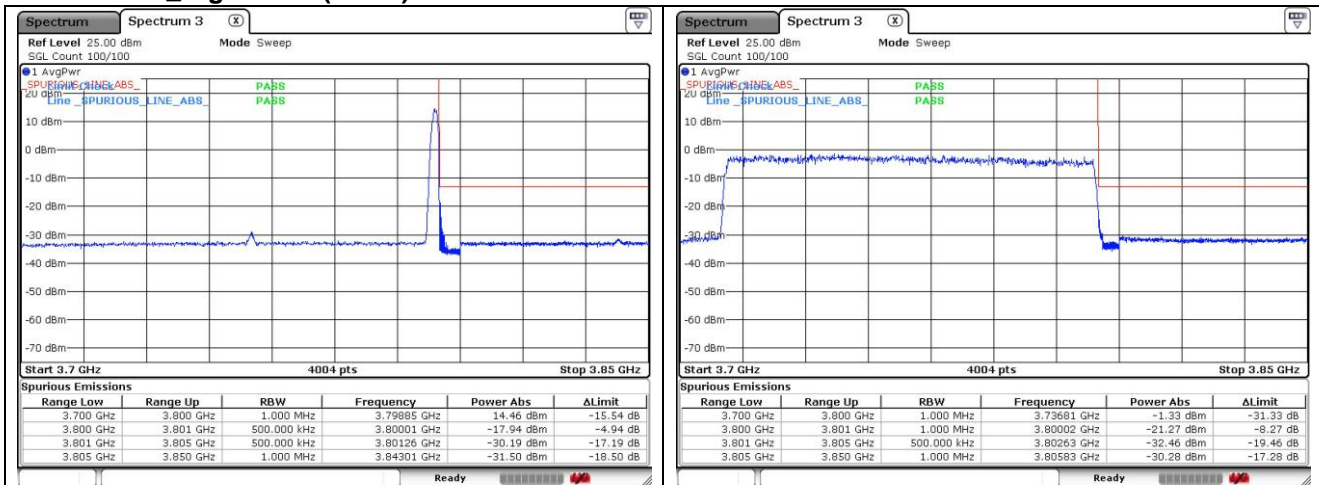

CP-OFDM 16QAM - Low Channel - Full RB

CP-OFDM 16QAM - High Channel - 1 RB

CP-OFDM 16QAM - High Channel - Full RB

NR band 78_High Band (90 MHz)

CP-OFDM 16QAM - High Channel - 1 RB

CP-OFDM 16QAM - High Channel - Full RB