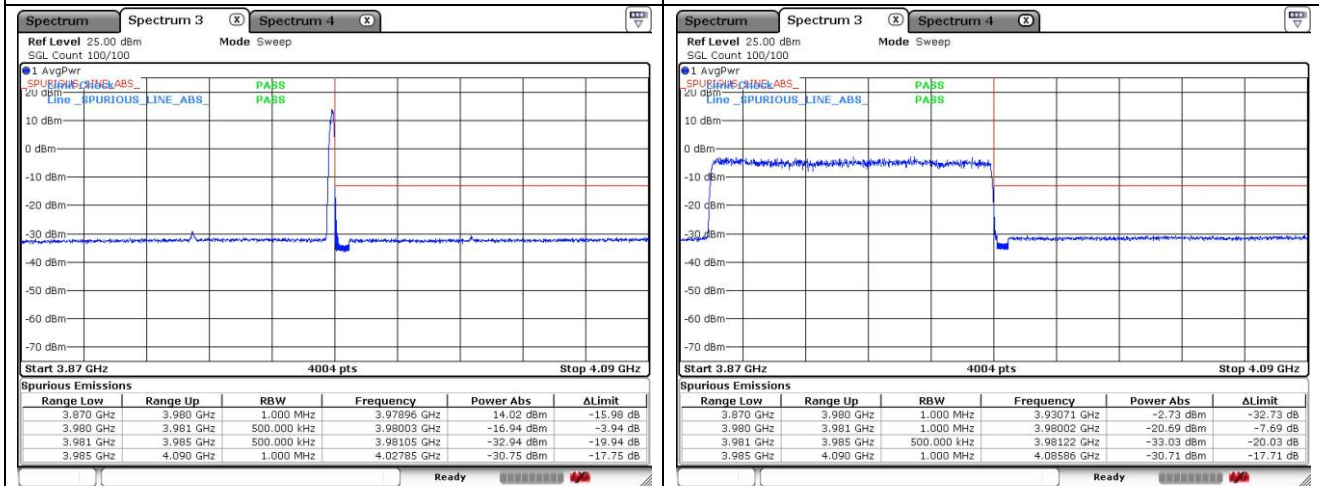

CP-OFDM 16QAM - High Channel - 1 RB

CP-OFDM 16QAM - High Channel - Full RB