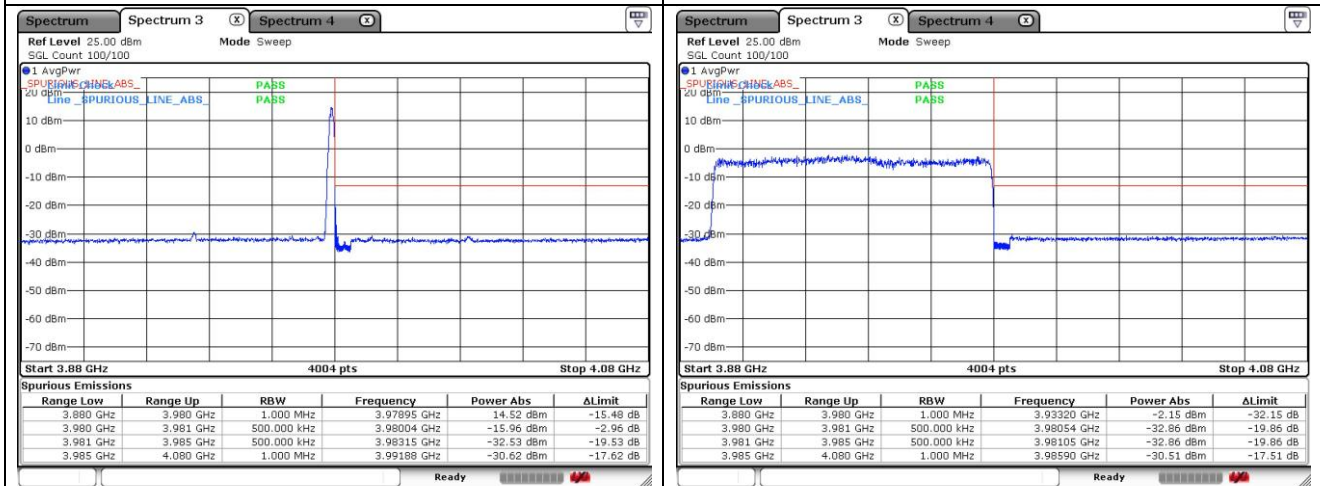

DFT-S-OFDM 16QAM - High Channel - 1 RB

DFT-S-OFDM 16QAM - High Channel - Full RB

NR band 77_High Band (90 MHz)

CP-OFDM QPSK - Low Channel - 1 RB

CP-OFDM QPSK - Low Channel - Full RB

CP-OFDM QPSK - High Channel - 1 RB