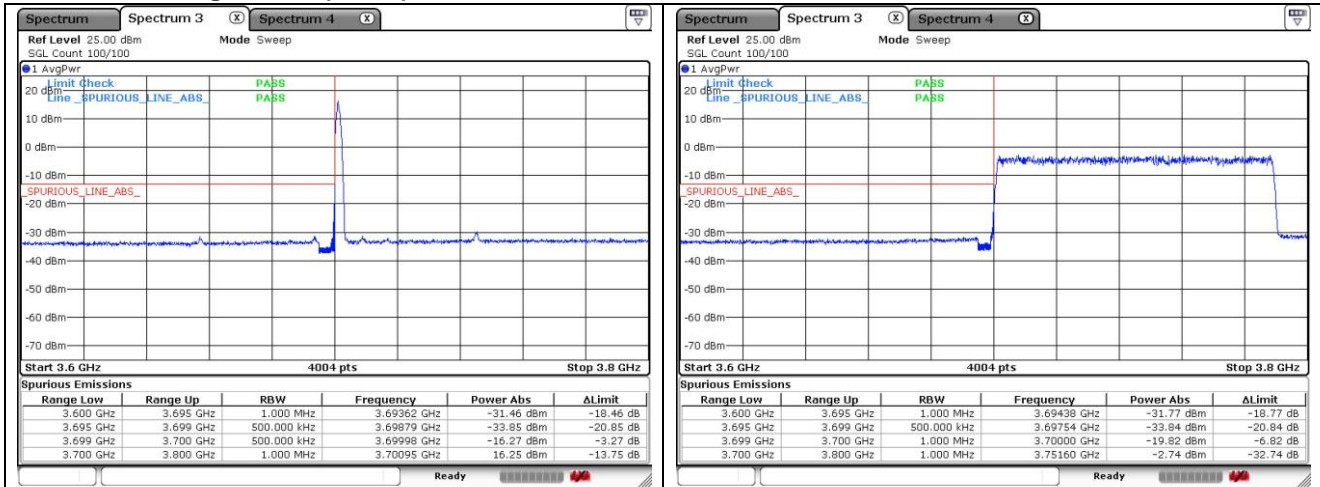

CP-OFDM QPSK - Low Channel - Full RB

NR band 77_High Band (90 MHz)

CP-OFDM QPSK - Low Channel - 1 RB