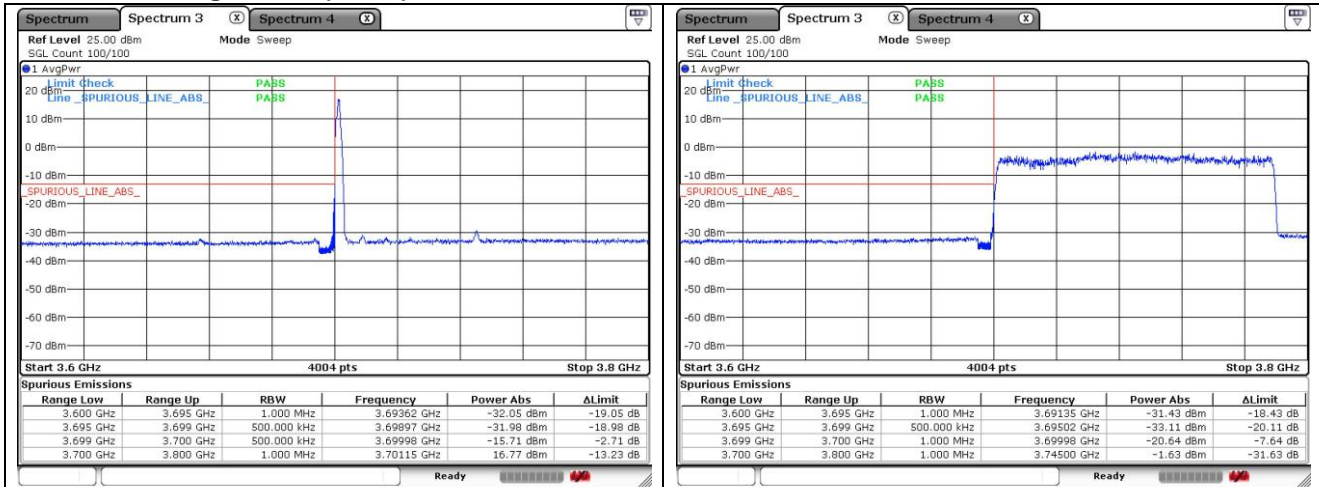

CP-OFDM QPSK - High Channel - Full RB

NR band 78_High Band (90 MHz)

CP-OFDM QPSK - High Channel - 1 RB

CP-OFDM QPSK - High Channel - Full RB

NR band 77_High Band (90 MHz)

CP-OFDM 16QAM - Low Channel - 1 RB