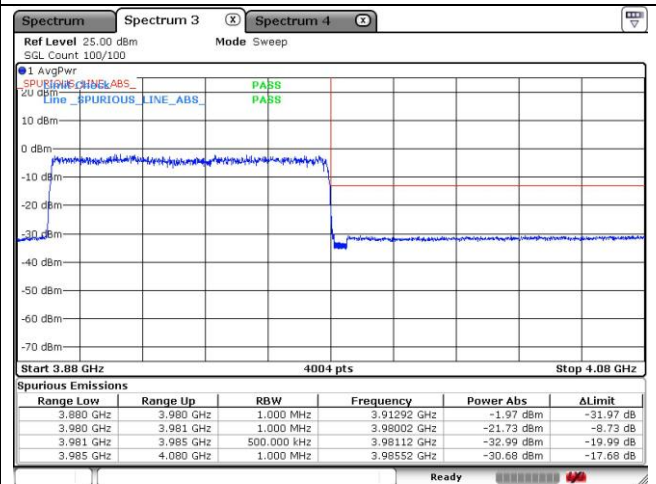

CP-OFDM 16QAM - Low Channel - Full RB