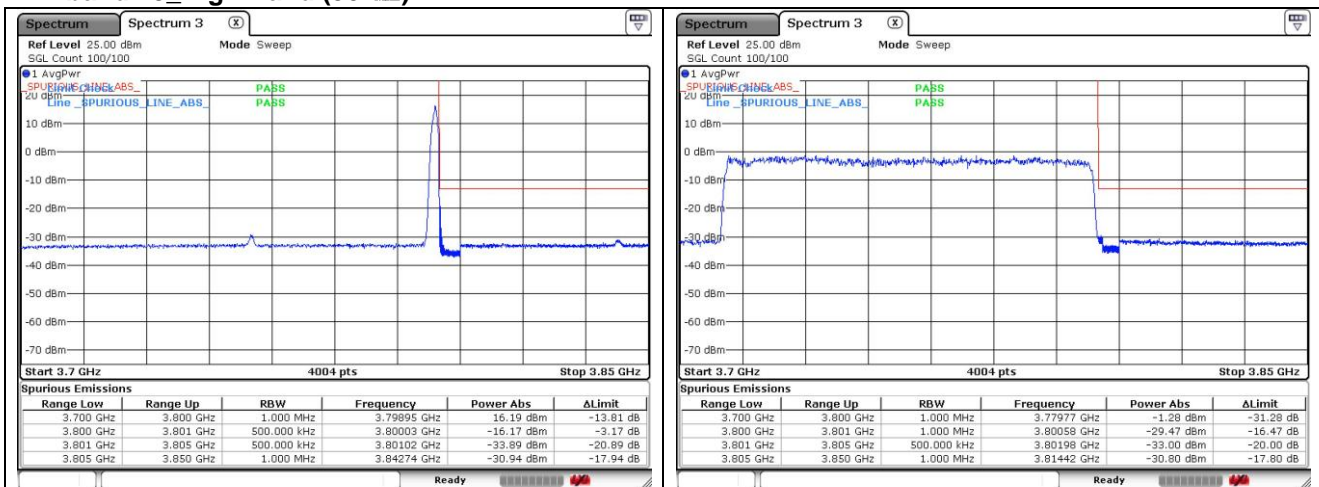

NR band 77_High Band (90 MHz)

DFT-S-OFDM 16QAM - Low Channel - 1 RB

DFT-S-OFDM 16QAM - Low Channel - Full RB

DFT-S-OFDM 16QAM - High Channel - 1 RB

DFT-S-OFDM 16QAM - High Channel - Full RB

NR band 78_High Band (90 MHz)