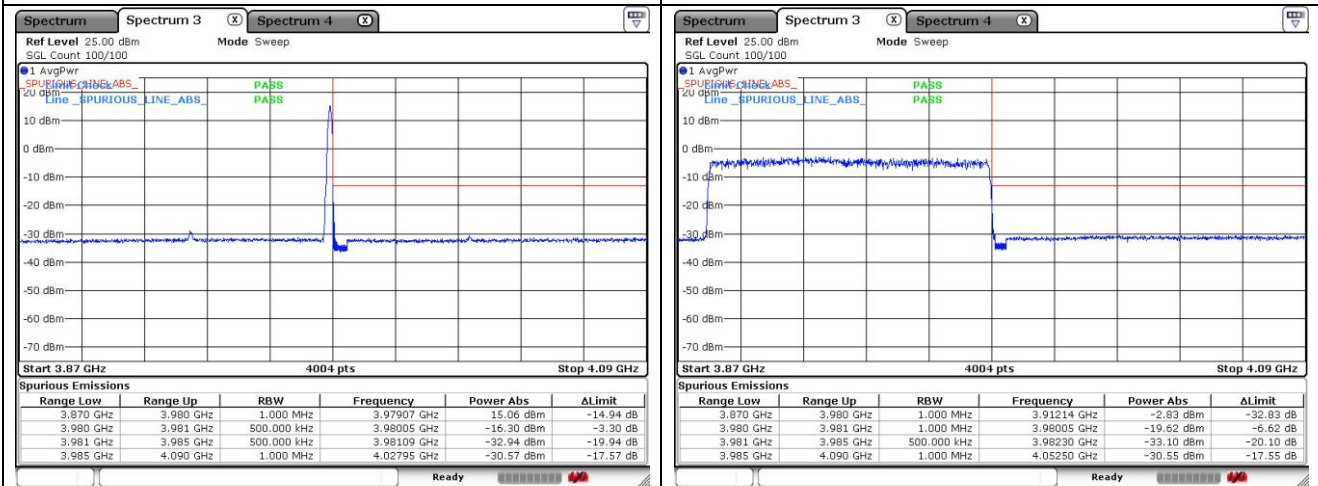

CP-OFDM QPSK - High Channel - 1 RB

CP-OFDM QPSK - High Channel - Full RB