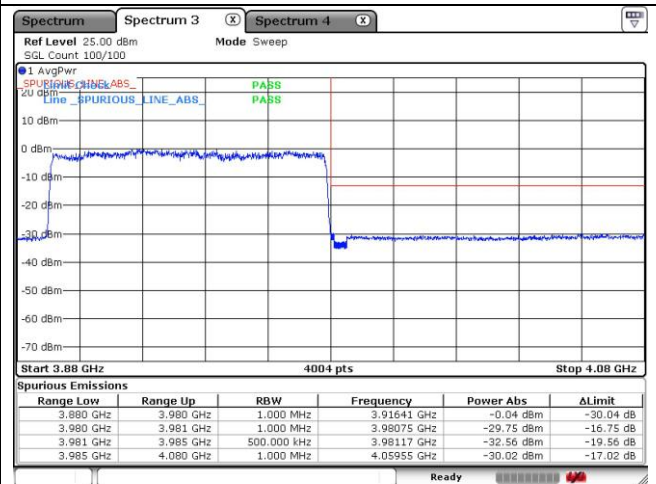

CP-OFDM 16QAM - Low Channel - Full RB

CP-OFDM 16QAM - High Channel - 1 RB

CP-OFDM 16QAM - High Channel - Full RB

NR band 78_High Band (80 MHz)

CP-OFDM 16QAM - High Channel - 1 RB

CP-OFDM 16QAM - High Channel - Full RB

NR band 77_High Band (90 MHz)

DFT-S-OFDM BPSK - Low Channel - 1 RB

DFT-S-OFDM BPSK - Low Channel - Full RB

DFT-S-OFDM BPSK - High Channel - 1 RB

DFT-S-OFDM BPSK - High Channel - Full RB

NR band 78_High Band (90 MHz)