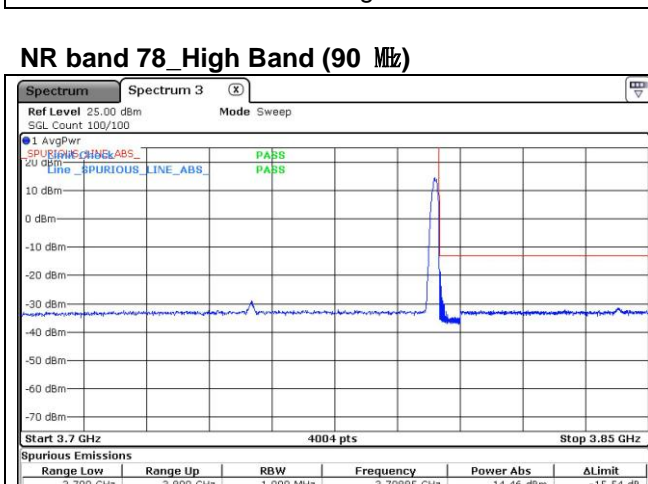

CP-OFDM 16QAM - High Channel - 1 RB