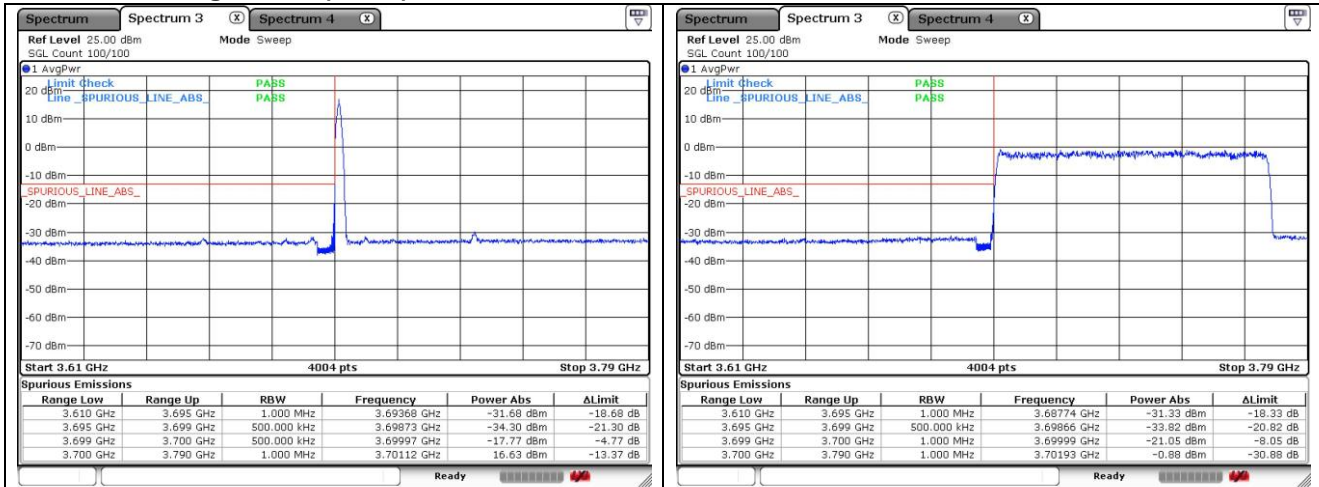

NR band 77_High Band (80 MHz)

DFT-S-OFDM 16QAM - Low Channel - 1 RB

DFT-S-OFDM 16QAM - Low Channel - Full RB

DFT-S-OFDM 16QAM - High Channel - 1 RB

DFT-S-OFDM 16QAM - High Channel - Full RB

NR band 78_High Band (80 MHz)