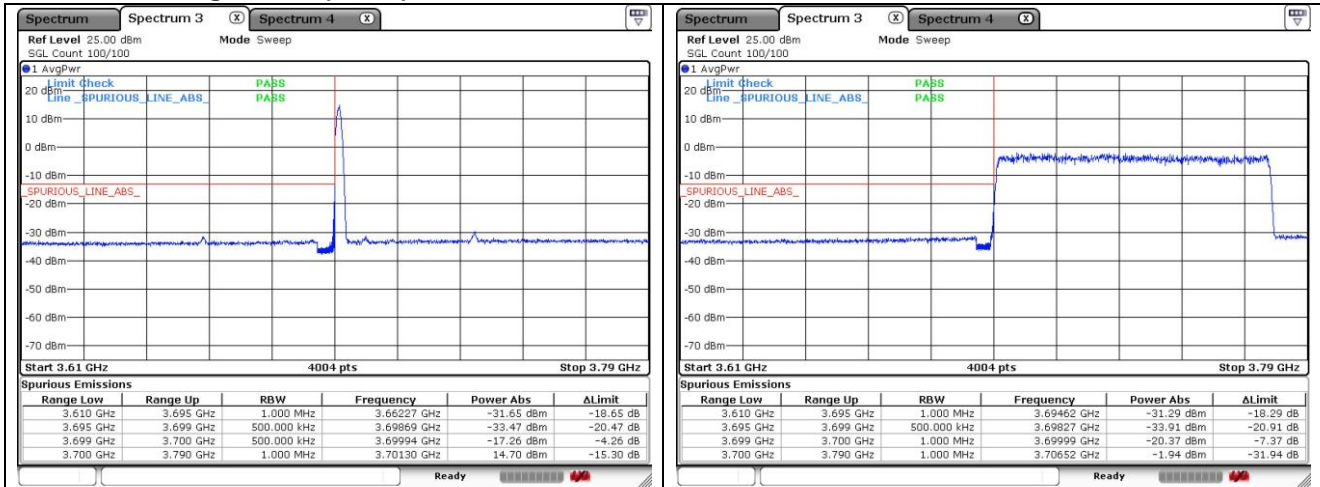

CP-OFDM QPSK - Low Channel - Full RB

NR band 77_High Band (80 MHz)

CP-OFDM QPSK - Low Channel - 1 RB