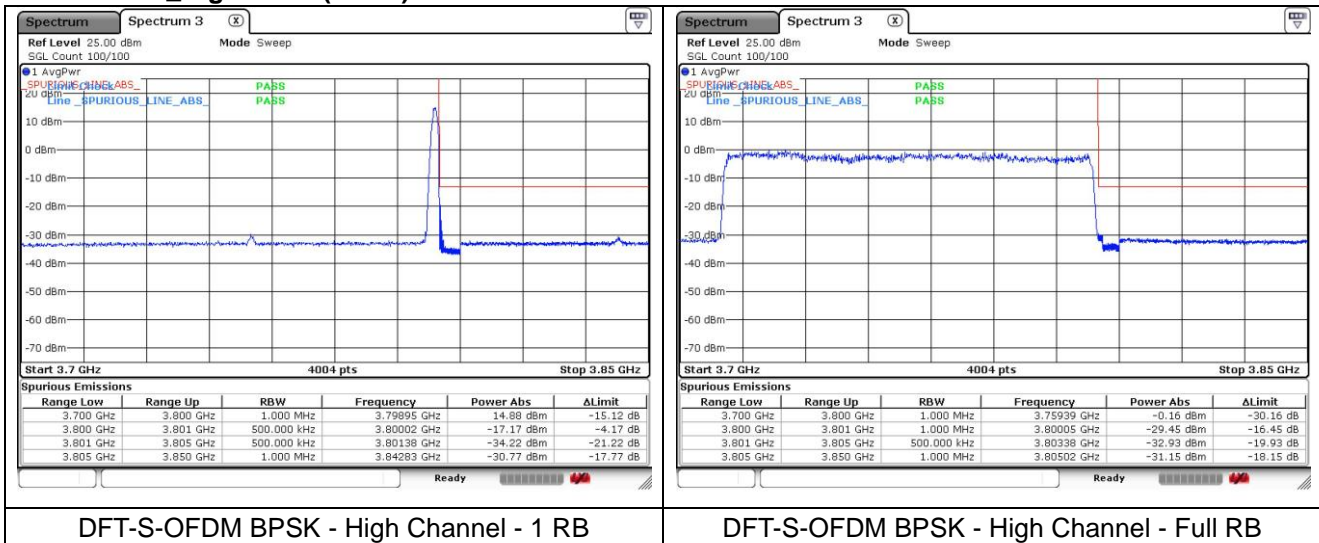

NR band 77_High Band (90 MHz)

DFT-S-OFDM BPSK - Low Channel - 1 RB

DFT-S-OFDM BPSK - Low Channel - Full RB

DFT-S-OFDM BPSK - High Channel - 1 RB

DFT-S-OFDM BPSK - High Channel - Full RB

NR band 78_High Band (90 MHz)

NR band 77_High Band (90 MHz)

DFT-S-OFDM 16QAM - Low Channel - 1 RB

DFT-S-OFDM 16QAM - Low Channel - Full RB

DFT-S-OFDM 16QAM - High Channel - 1 RB

DFT-S-OFDM 16QAM - High Channel - Full RB

NR band 78_High Band (90 MHz)