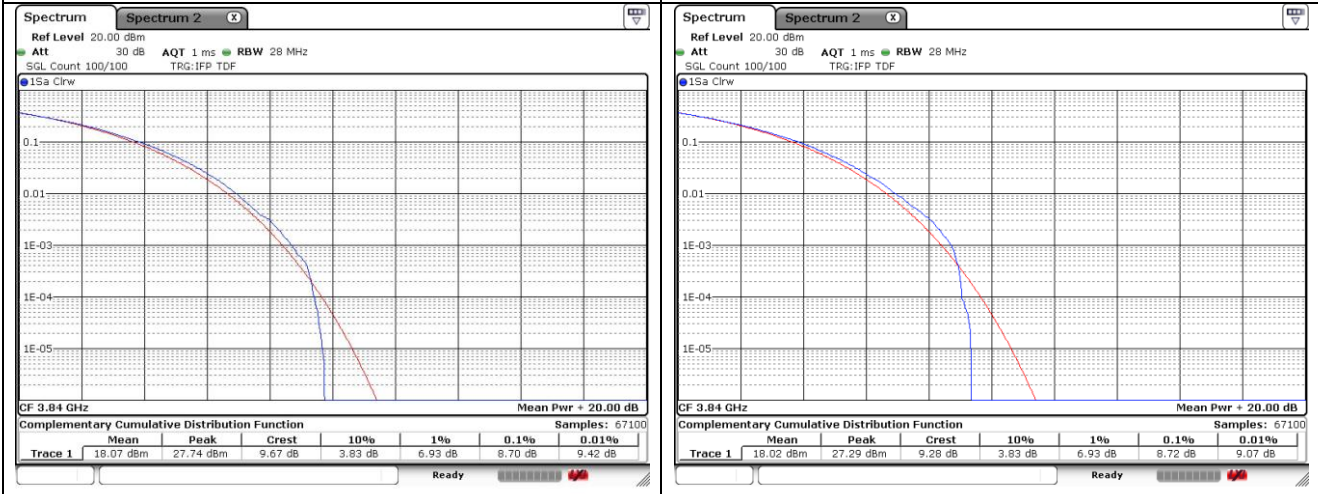

30 MHz Middle Channel - Full RB - CP-OFDM_Port 1

30 MHz Middle Channel - Full RB - CP-OFDM_Port 2