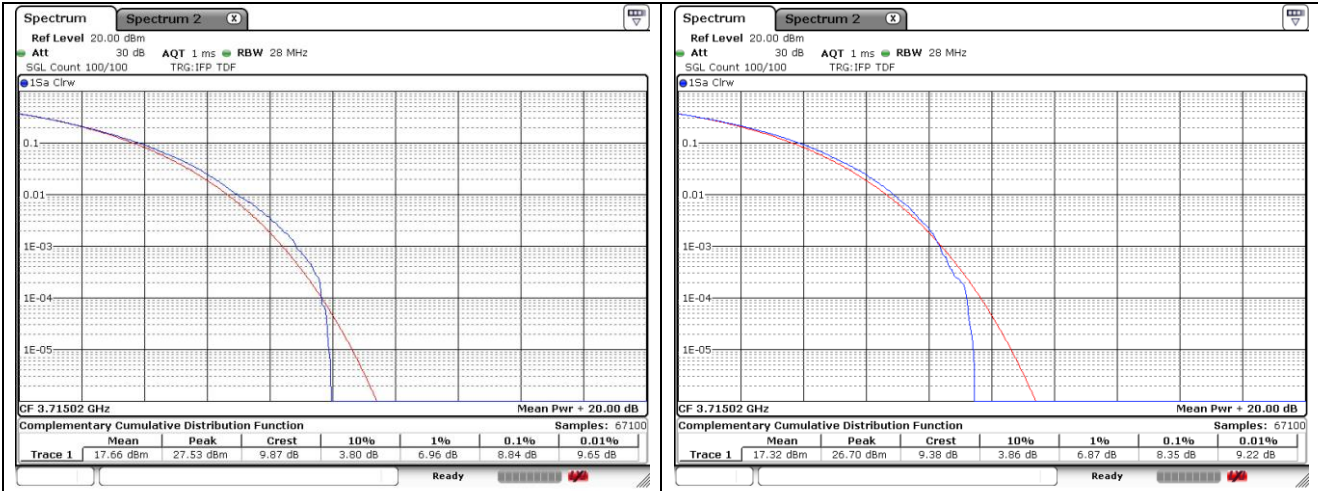

30 MHz Low Channel - Full RB - CP-OFDM_Port 1

30 MHz Low Channel - Full RB - CP-OFDM_Port 2