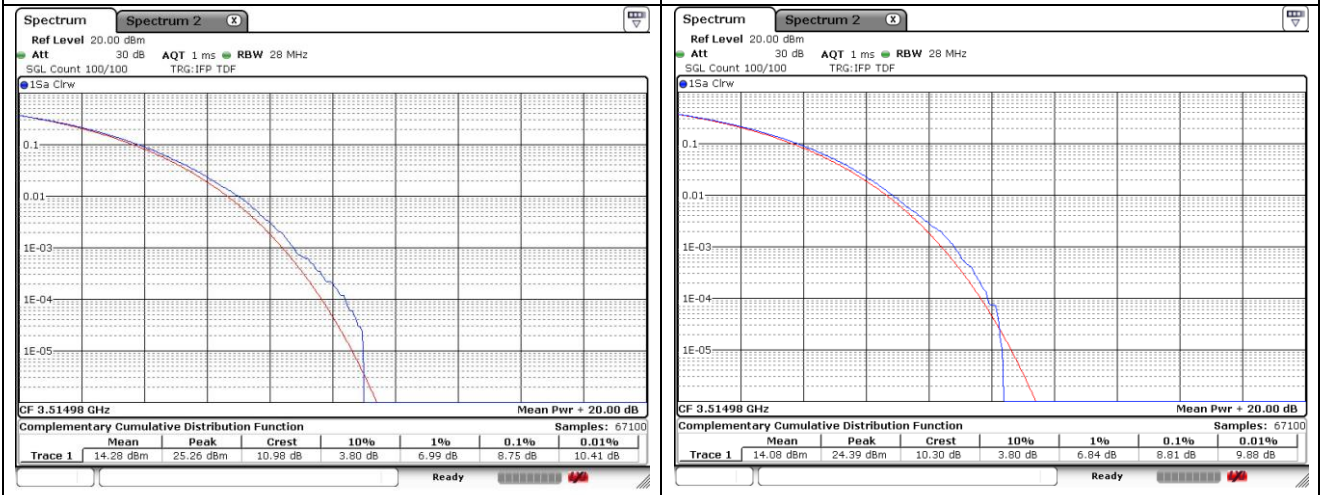

70 MHz Low Channel - Full RB - CP-OFDM_Port 1

70 MHz Low Channel - Full RB - CP-OFDM_Port 2

70 MHz Middle Channel - Full RB - CP-OFDM_Port 1

70 MHz Middle Channel - Full RB - CP-OFDM_Port 2

70 MHz High Channel - Full RB - CP-OFDM_Port 1