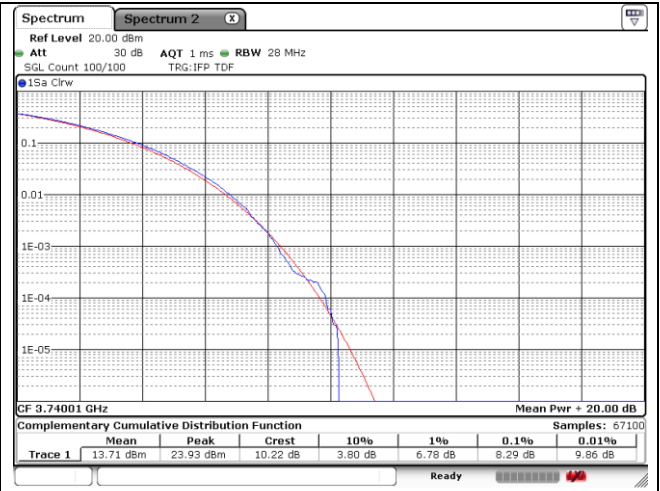

80 MHz Low Channel - Full RB - CP-OFDM_Port 2