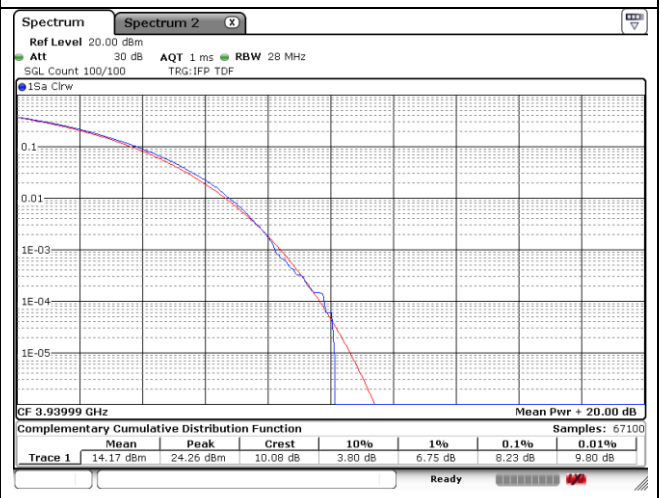

80 MHz High Channel - Full RB - CP-OFDM_Port 2