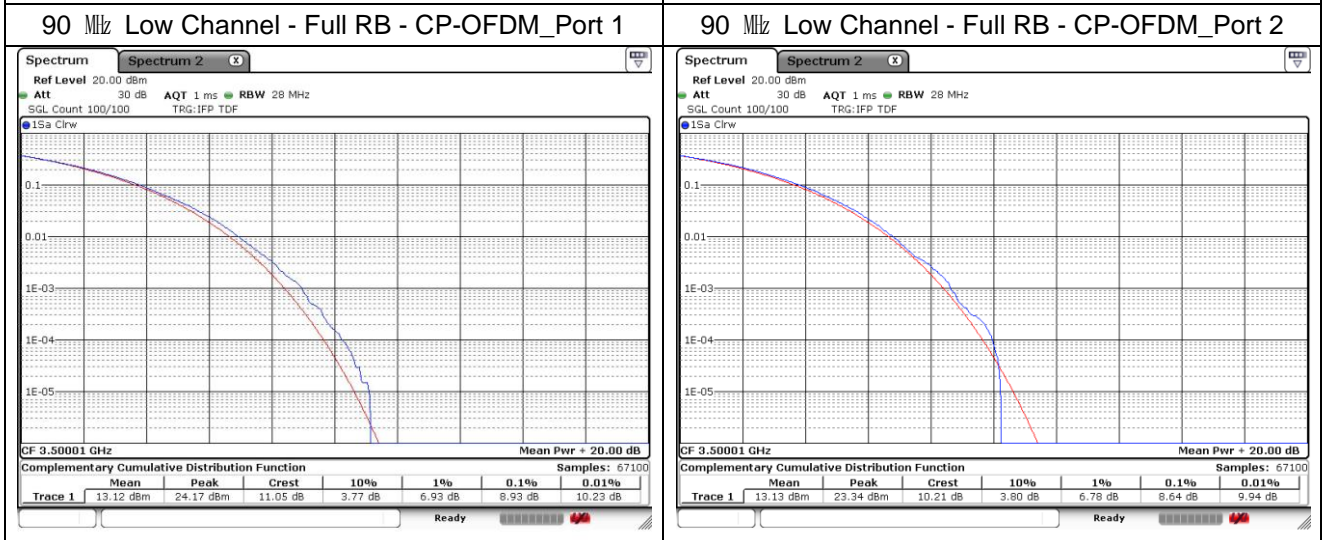

90 MHz High Channel - Full RB - CP-OFDM_Port 2