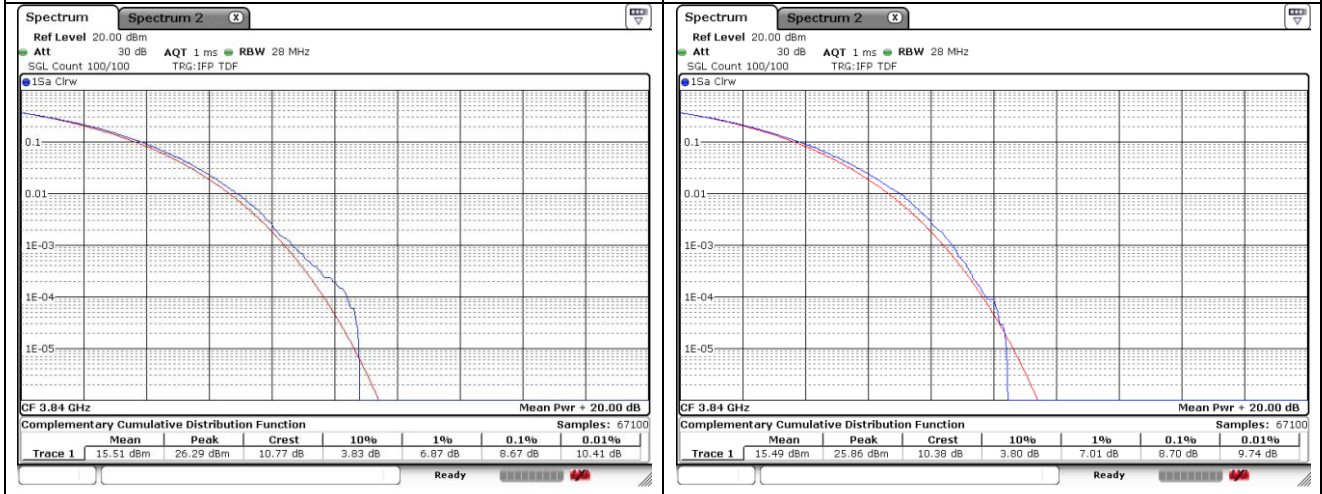

60 MHz Middle Channel - Full RB - CP-OFDM_Port 1

60 MHz Middle Channel - Full RB - CP-OFDM_Port 2