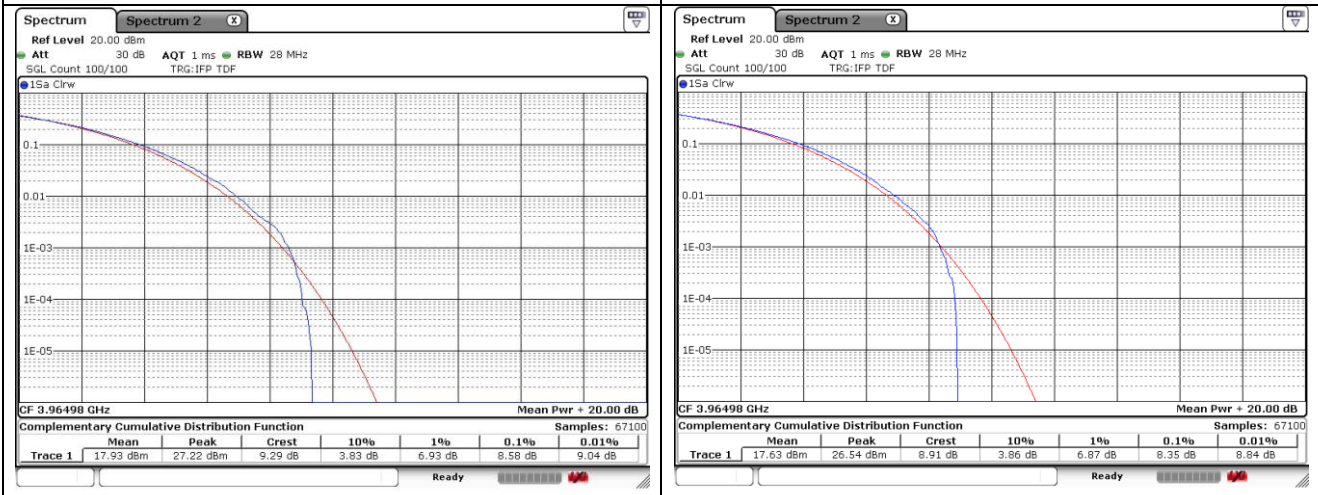

20 MHz High Channel - Full RB - CP-OFDM_Port 2

30 MHz Low Channel - Full RB - CP-OFDM_Port 1

30 MHz Low Channel - Full RB - CP-OFDM_Port 2

30 MHz Middle Channel - Full RB - CP-OFDM_Port 1

30 MHz Middle Channel - Full RB - CP-OFDM_Port 2