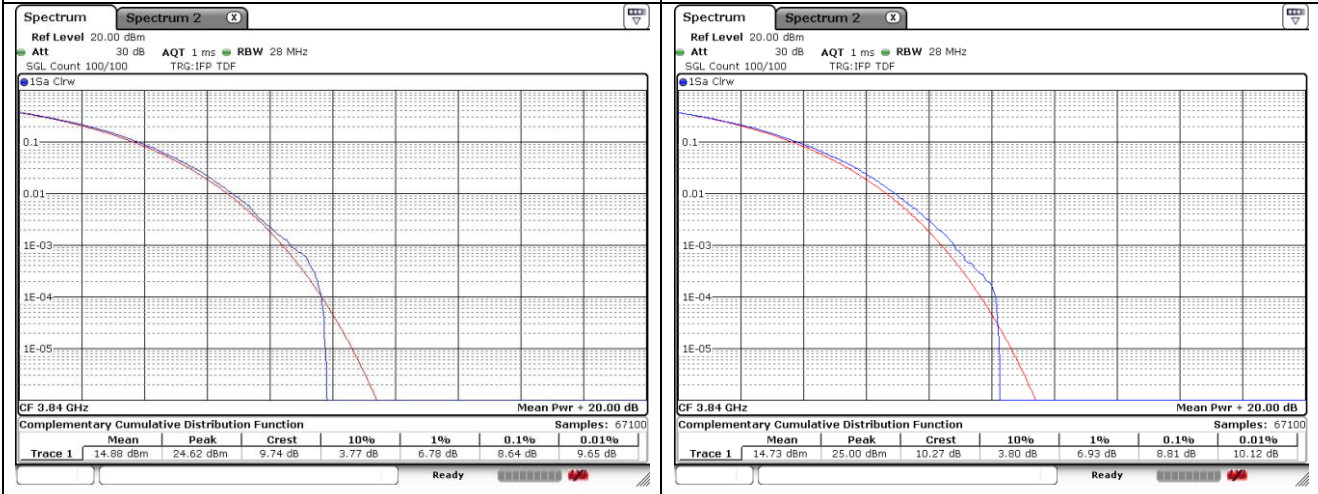

70 MHz Middle Channel - Full RB - CP-OFDM_Port 1

70 MHz Middle Channel - Full RB - CP-OFDM_Port 2