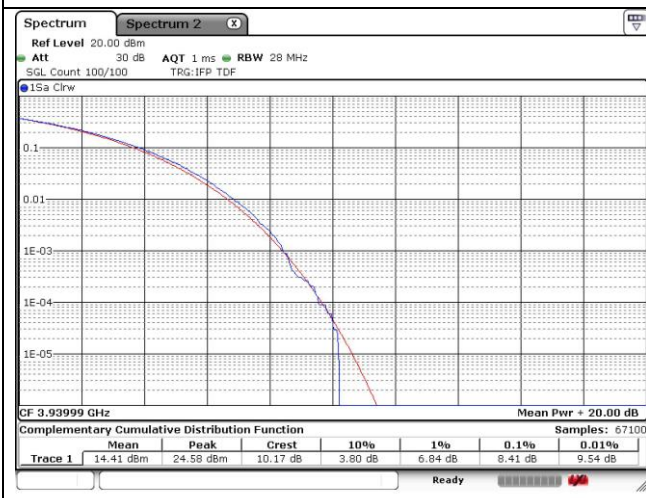

70 MHz High Channel - Full RB - CP-OFDM_Port 2

80 MHz Low Channel - Full RB - CP-OFDM_Port 1

80 MHz Low Channel - Full RB - CP-OFDM_Port 2

80 MHz Middle Channel - Full RB - CP-OFDM_Port 1

80 MHz Middle Channel - Full RB - CP-OFDM_Port 2