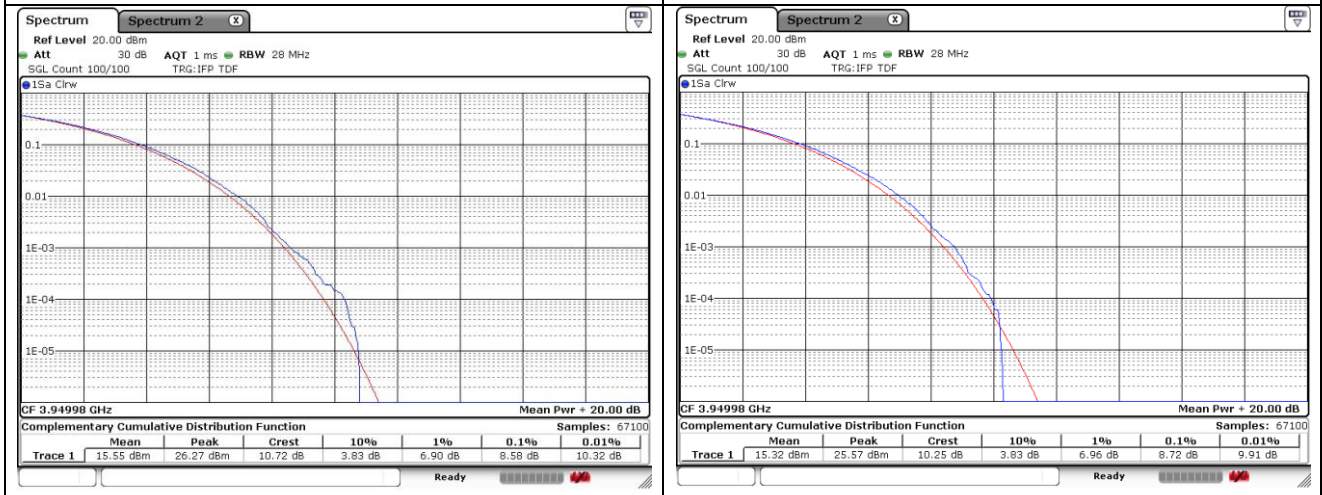

60 MHz High Channel - Full RB - CP-OFDM_Port 1

60 MHz High Channel - Full RB - CP-OFDM_Port 2