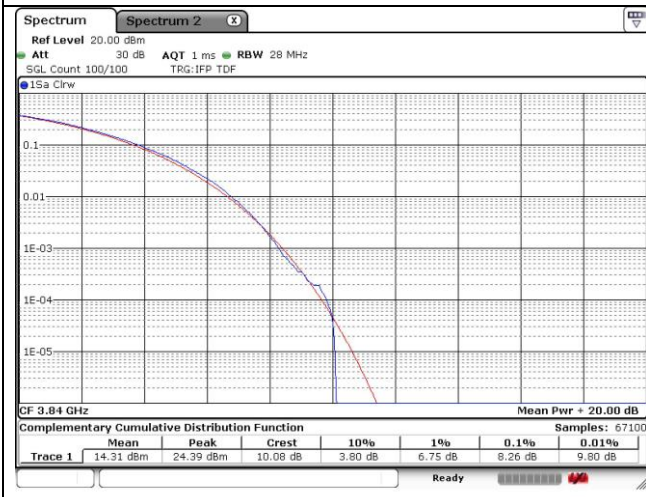

80 MHz Middle Channel - Full RB - CP-OFDM_Port 1