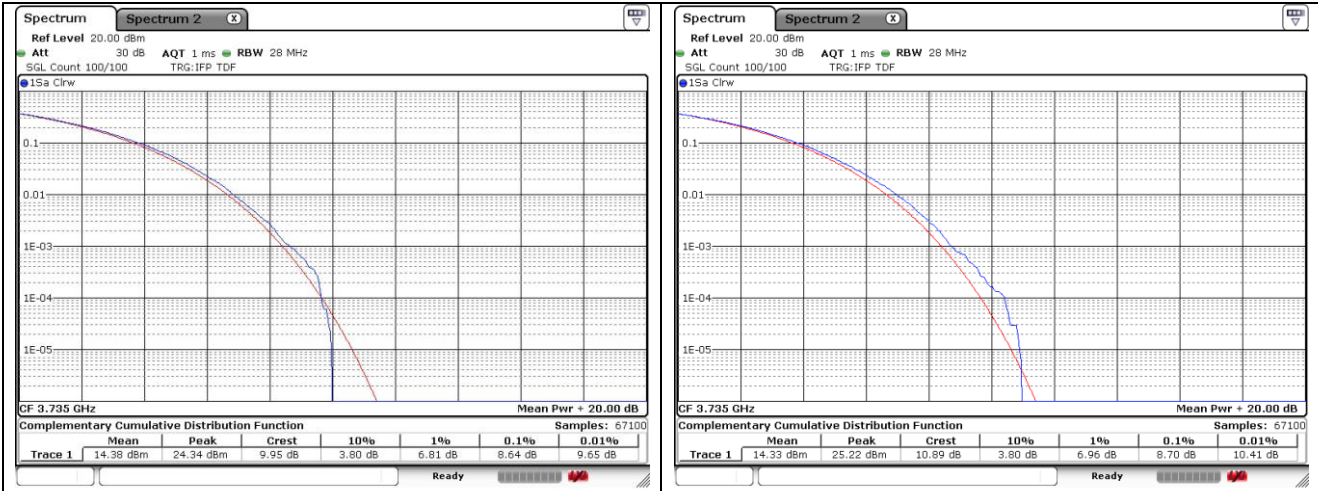

60 MHz Low Channel - Full RB - CP-OFDM_Port 2

60 MHz Middle Channel - Full RB - CP-OFDM_Port 1

60 MHz Middle Channel - Full RB - CP-OFDM_Port 2

60 MHz High Channel - Full RB - CP-OFDM_Port 1

60 MHz High Channel - Full RB - CP-OFDM_Port 2