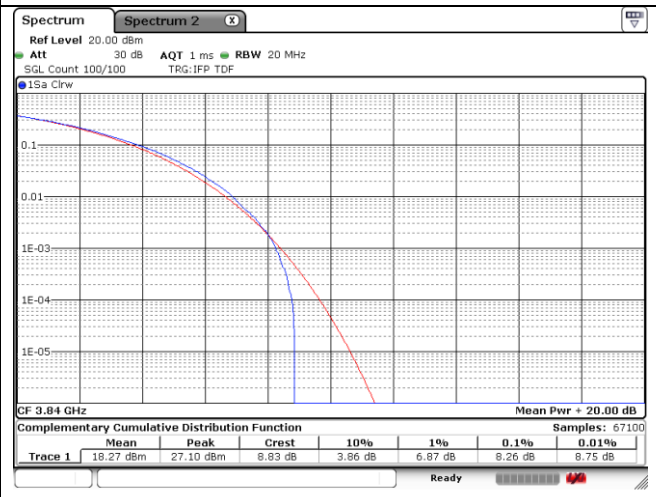

20 MHz Low Channel - Full RB - CP-OFDM_Port 2