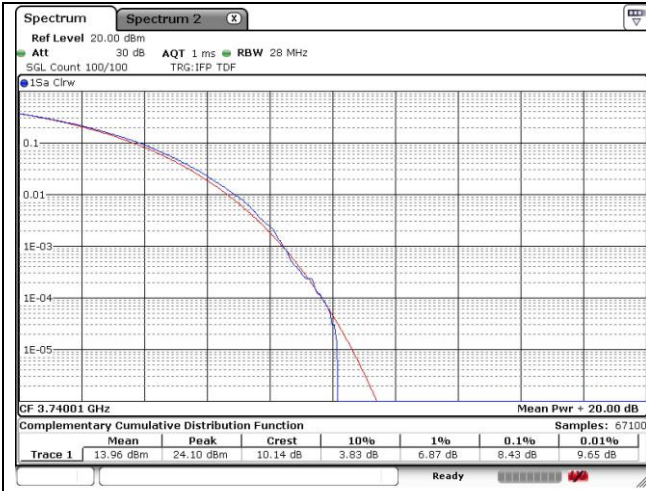

80 MHz Low Channel - Full RB - CP-OFDM_Port 1