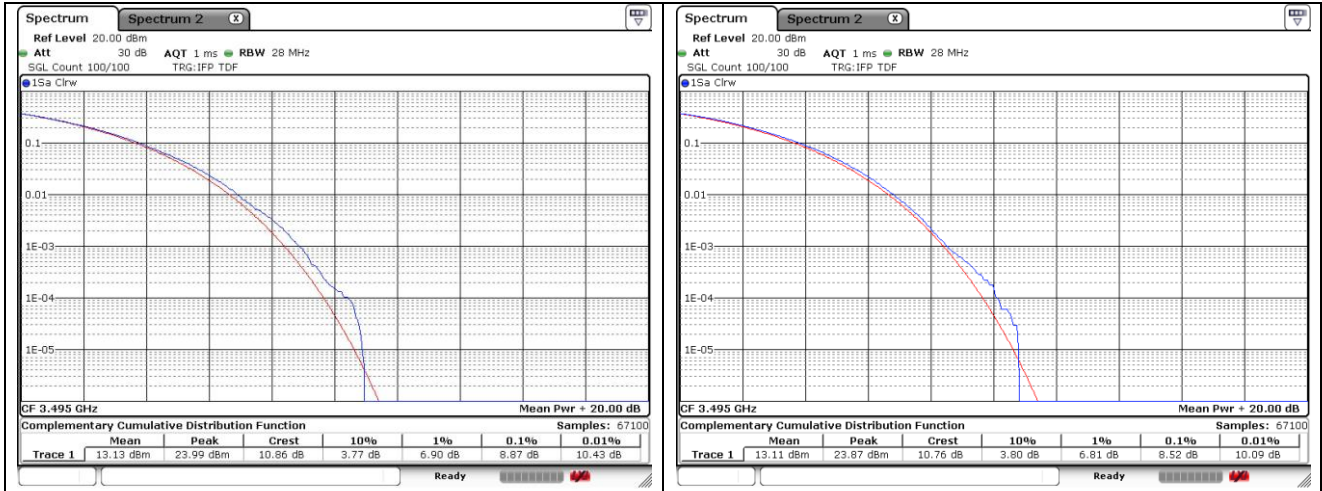

90 MHz High Channel - Full RB - CP-OFDM_Port 2