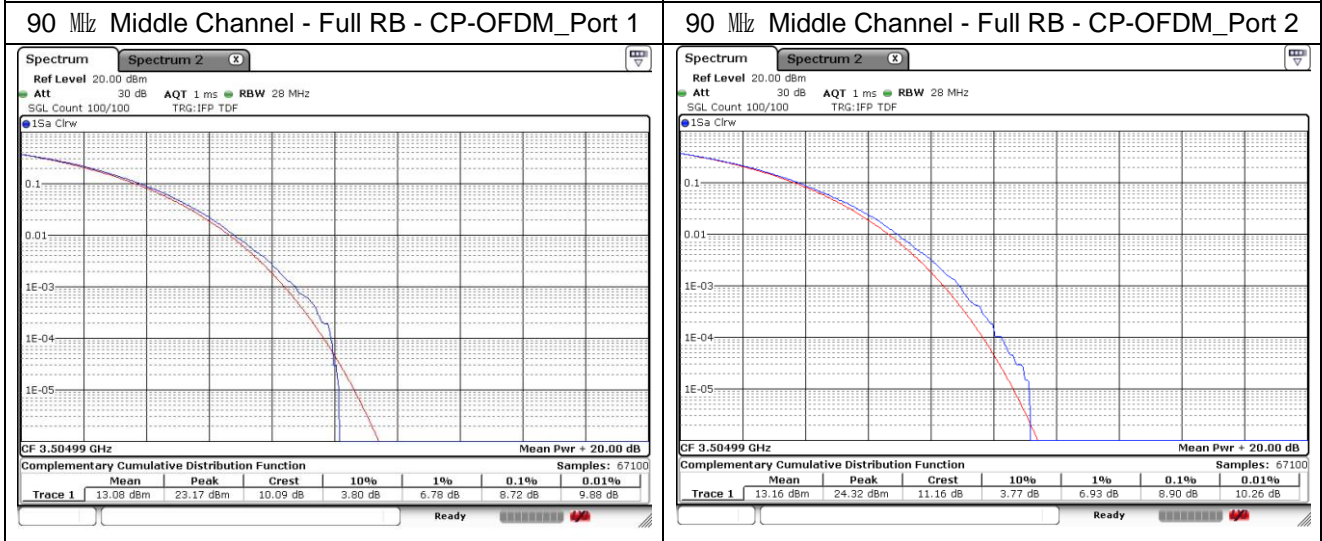

90 MHz High Channel - Full RB - CP-OFDM_Port 2