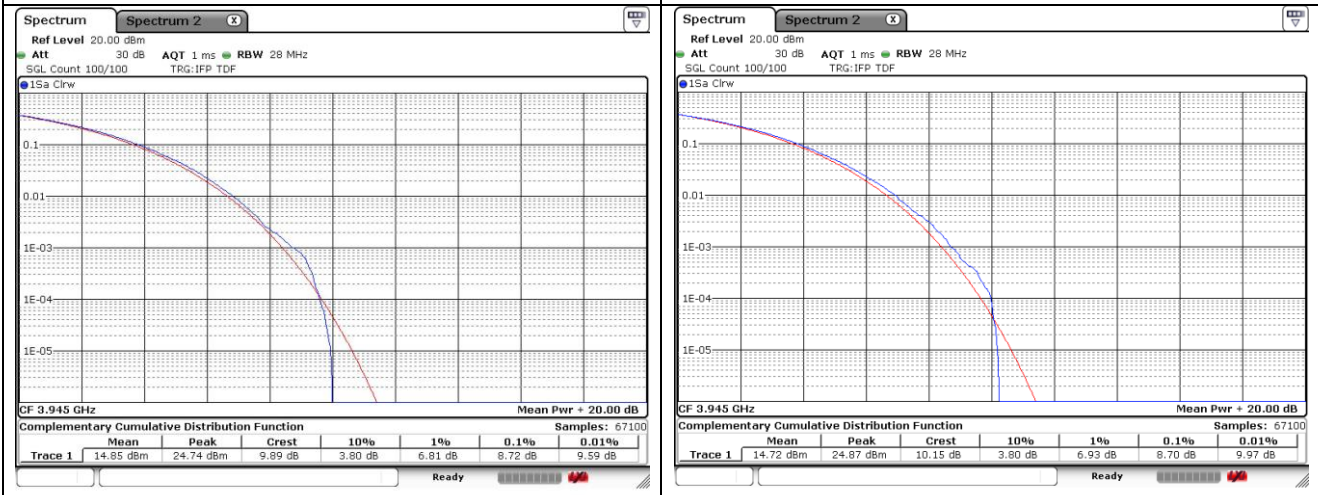

70 MHz High Channel - Full RB - CP-OFDM_Port 1

70 MHz High Channel - Full RB - CP-OFDM_Port 2