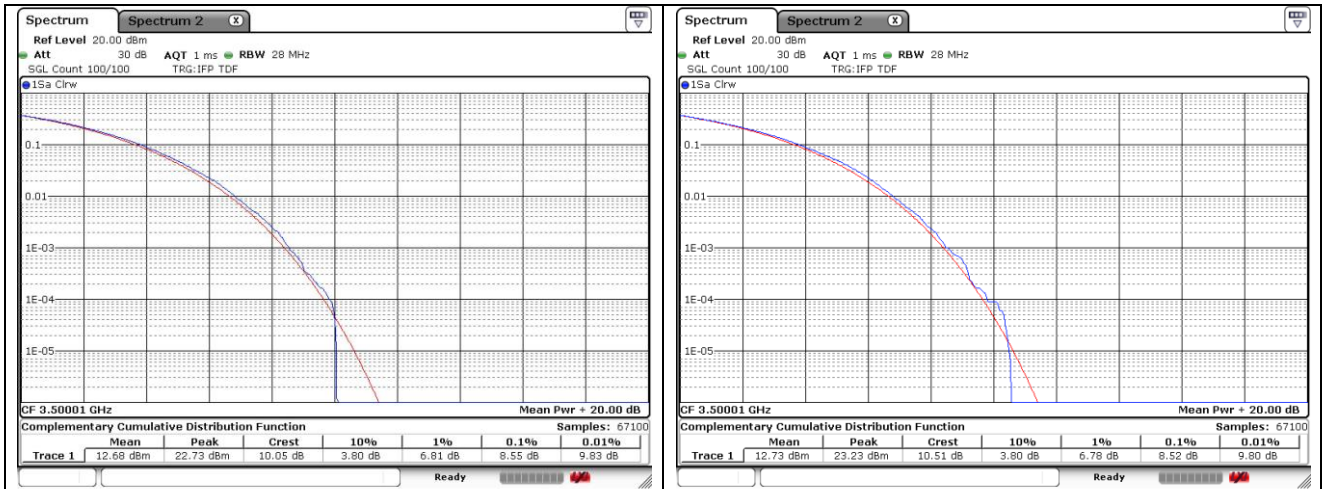

100 MHz Middle Channel - Full RB - CP-OFDM_Port 1

100 MHz Middle Channel - Full RB - CP-OFDM_Port 2