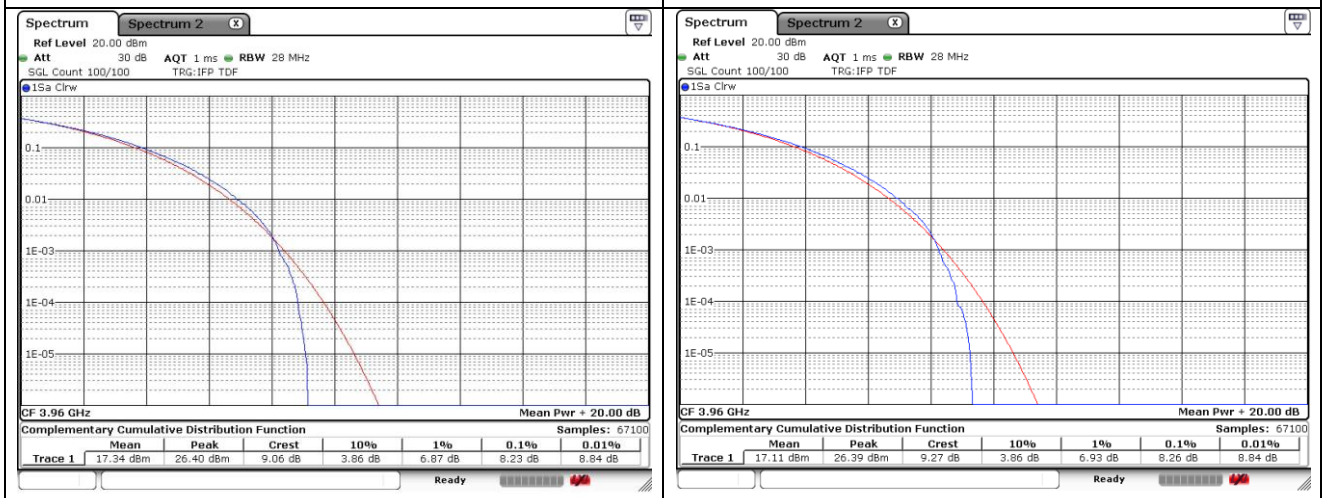

40 MHz High Channel - Full RB - CP-OFDM_Port 1

40 MHz High Channel - Full RB - CP-OFDM_Port 2