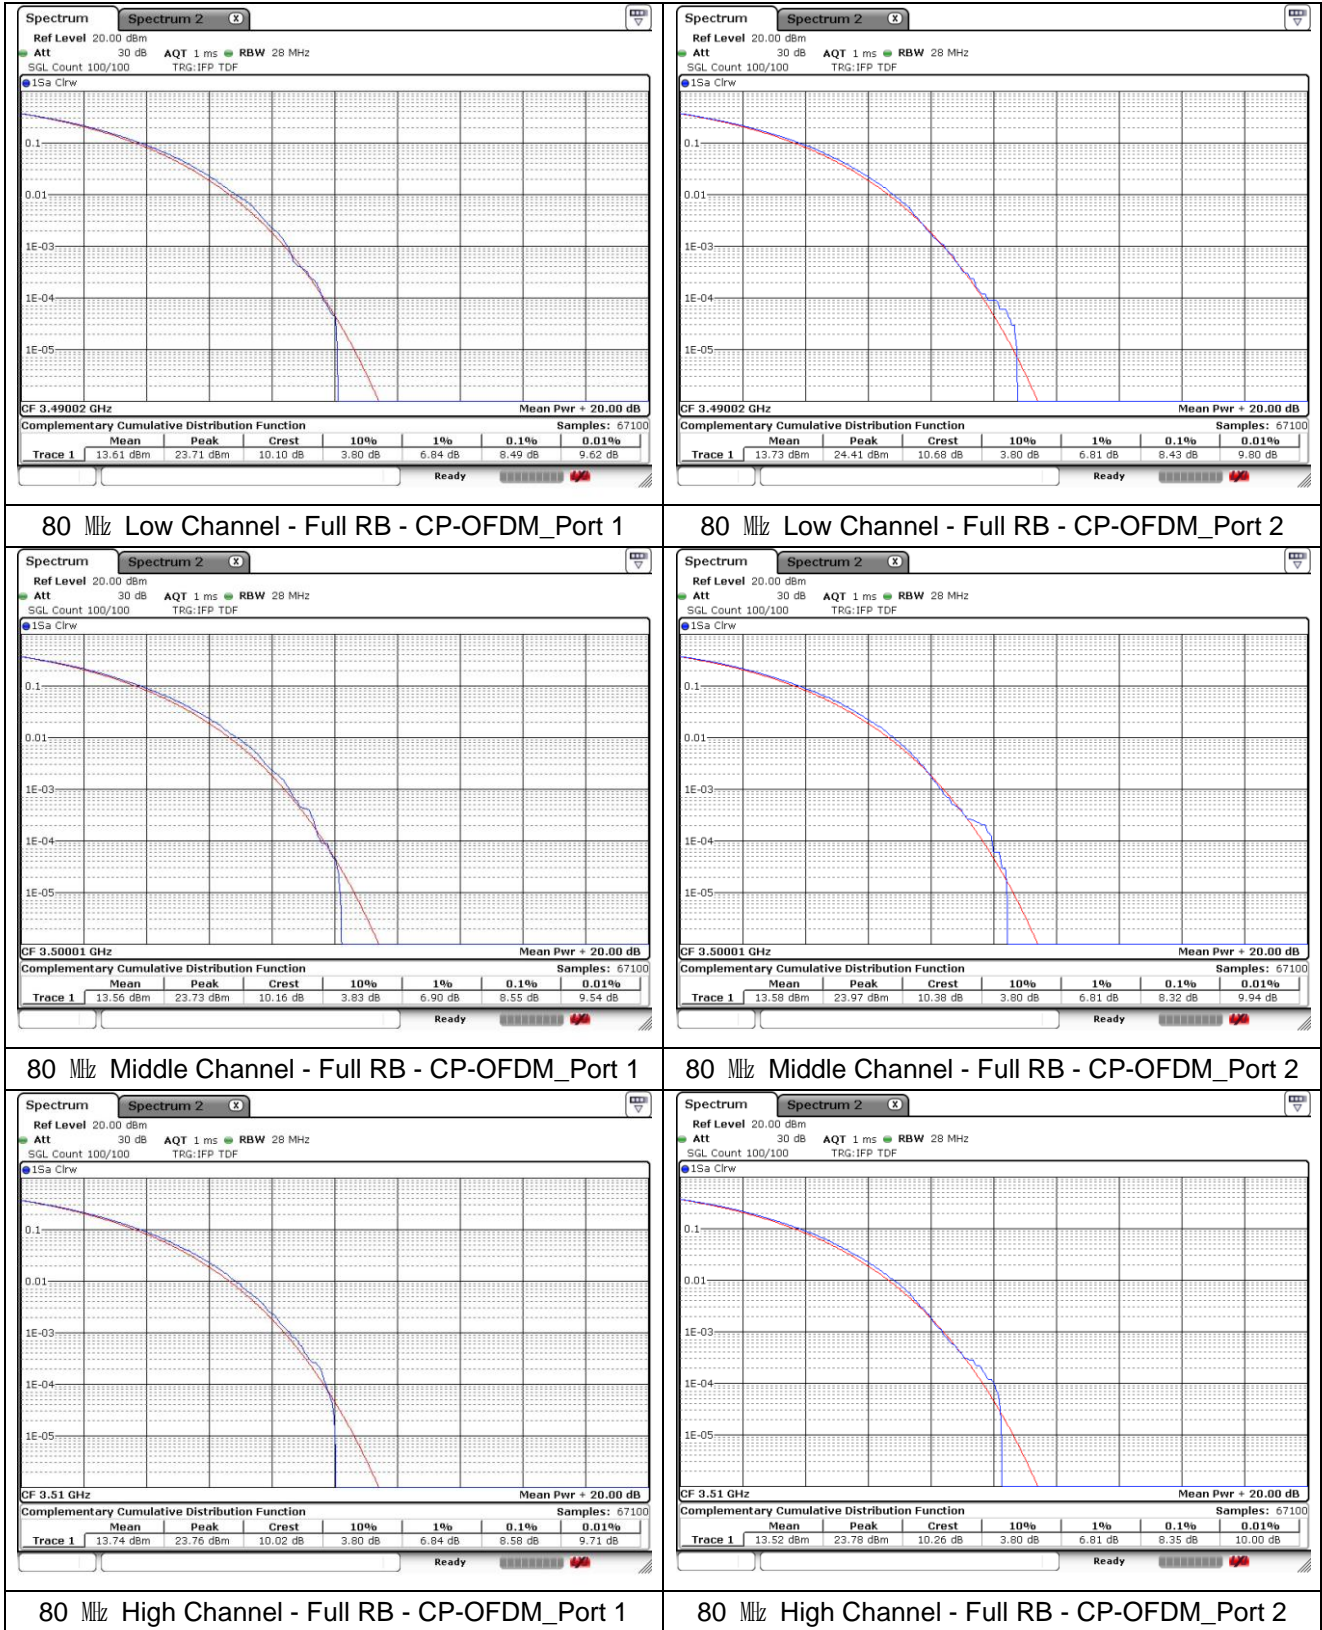

70 MHz Low Channel - Full RB - CP-OFDM_Port 1

70 MHz Low Channel - Full RB - CP-OFDM_Port 2

70 MHz Middle Channel - Full RB - CP-OFDM_Port 1

70 MHz Middle Channel - Full RB - CP-OFDM_Port 2

70 MHz High Channel - Full RB - CP-OFDM_Port 1

70 MHz High Channel - Full RB - CP-OFDM_Port 2

90 MHz High Channel - Full RB - CP-OFDM_Port 2

100 MHz Middle Channel - Full RB - CP-OFDM_Port 1

100 MHz Middle Channel - Full RB - CP-OFDM_Port 2

NR band 7778_High Band