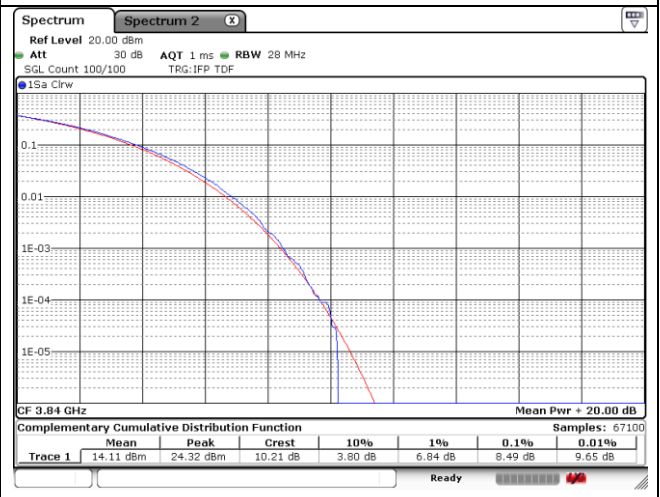

70 MHz High Channel - Full RB - CP-OFDM_Port 2

80 MHz Low Channel - Full RB - CP-OFDM_Port 1

80 MHz Low Channel - Full RB - CP-OFDM_Port 2

80 MHz Middle Channel - Full RB - CP-OFDM_Port 1

80 MHz Middle Channel - Full RB - CP-OFDM_Port 2