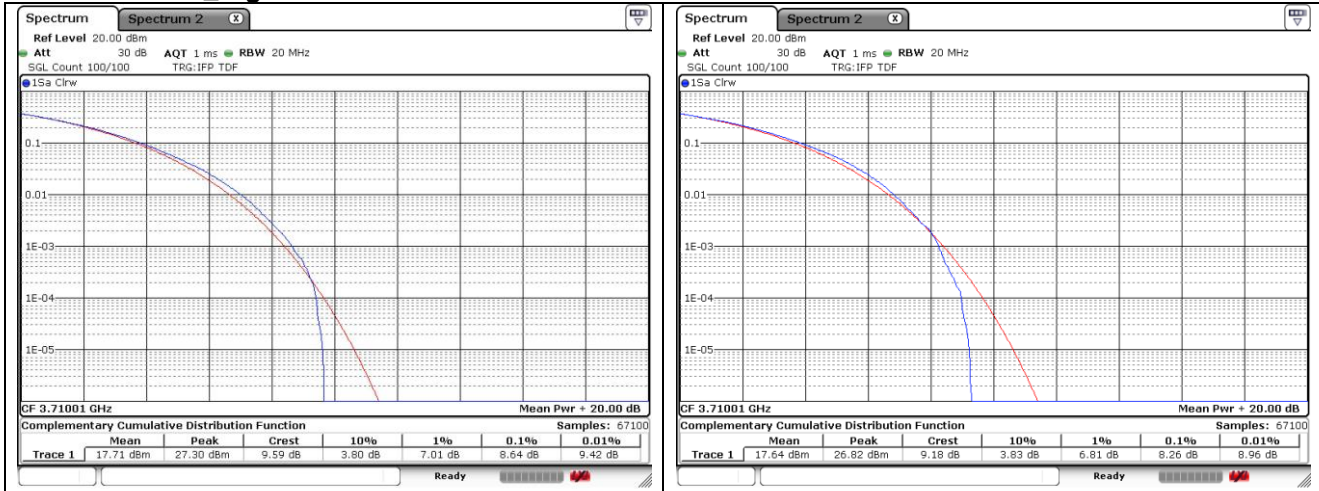

70 MHz High Channel - Full RB - CP-OFDM_Port 2

90 MHz High Channel - Full RB - CP-OFDM_Port 2

100 MHz Middle Channel - Full RB - CP-OFDM_Port 1

100 MHz Middle Channel - Full RB - CP-OFDM_Port 2

NR band 7778_High Band