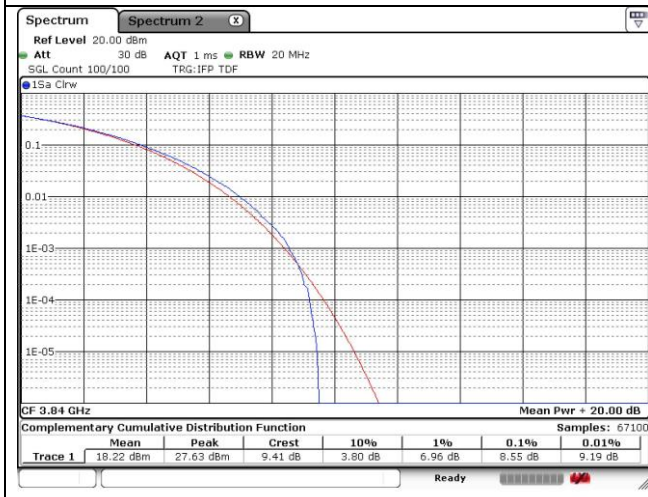

20 MHz Low Channel - Full RB - CP-OFDM_Port 1