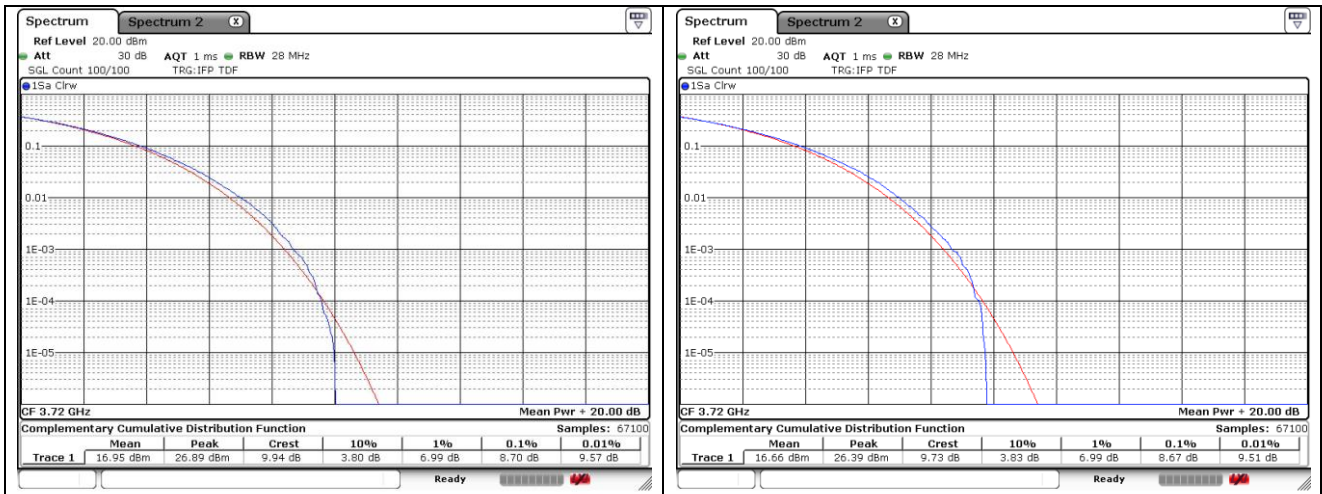

40 MHz Low Channel - Full RB - CP-OFDM_Port 1

40 MHz Low Channel - Full RB - CP-OFDM_Port 2