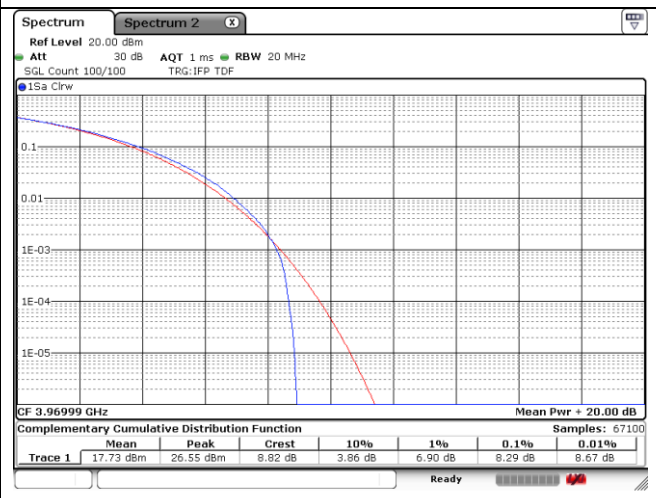

20 MHz Low Channel - Full RB - CP-OFDM_Port 1

20 MHz Low Channel - Full RB - CP-OFDM_Port 2

20 MHz Middle Channel - Full RB - CP-OFDM_Port 1

20 MHz Middle Channel - Full RB - CP-OFDM_Port 2

20 MHz High Channel - Full RB - CP-OFDM_Port 1