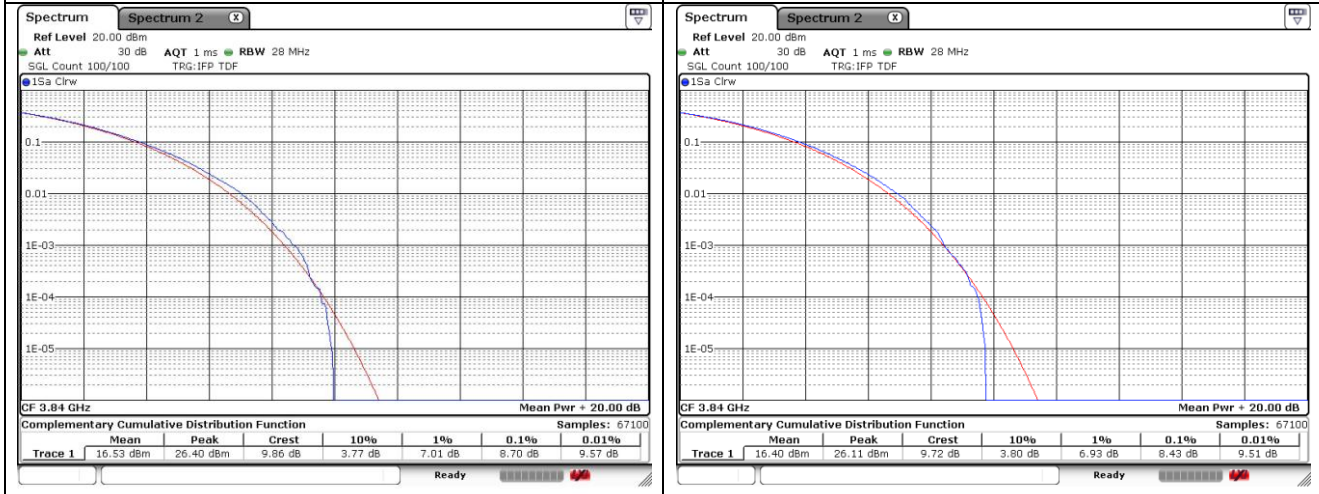

40 MHz Middle Channel - Full RB - CP-OFDM_Port 2

40 MHz High Channel - Full RB - CP-OFDM_Port 1

40 MHz High Channel - Full RB - CP-OFDM_Port 2

50 MHz Low Channel - Full RB - CP-OFDM_Port 1

50 MHz Low Channel - Full RB - CP-OFDM_Port 2