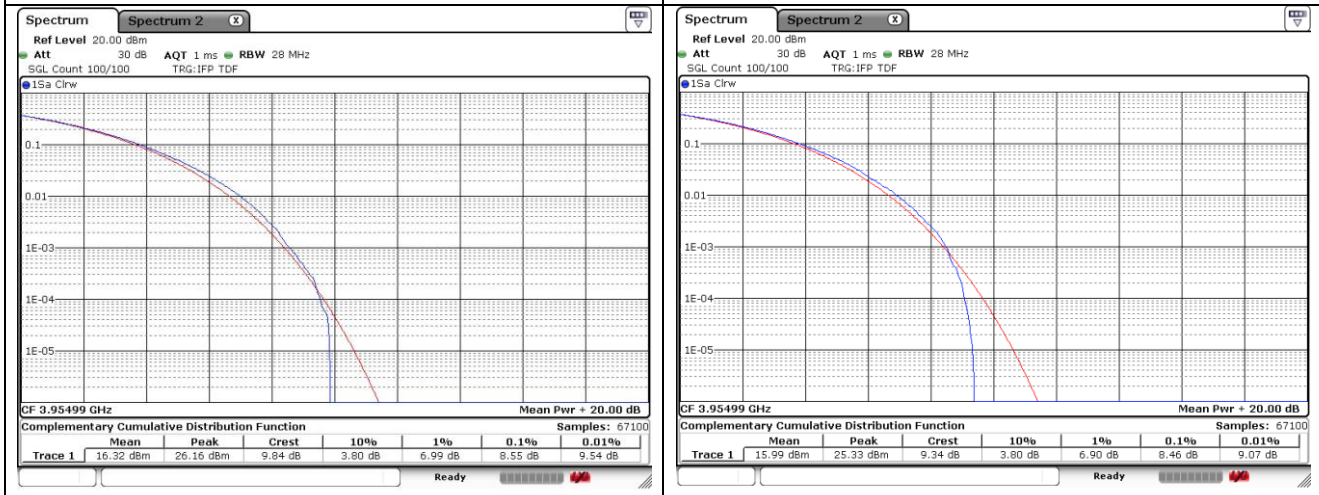

50 MHz High Channel - Full RB - CP-OFDM_Port 1

50 MHz High Channel - Full RB - CP-OFDM_Port 2