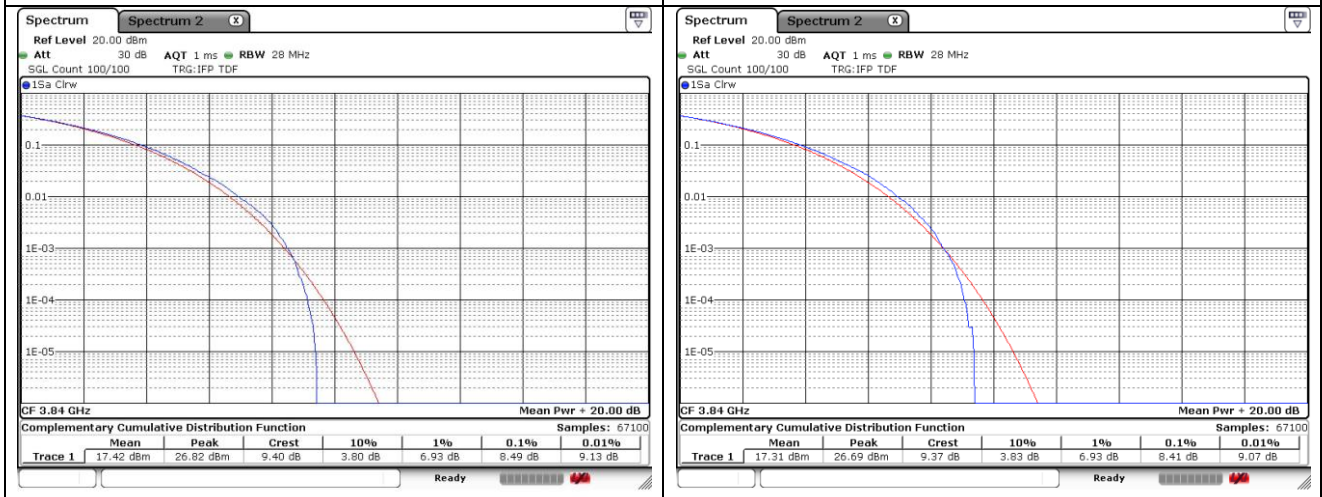

40 MHz Middle Channel - Full RB - CP-OFDM_Port 1

40 MHz Middle Channel - Full RB - CP-OFDM_Port 2