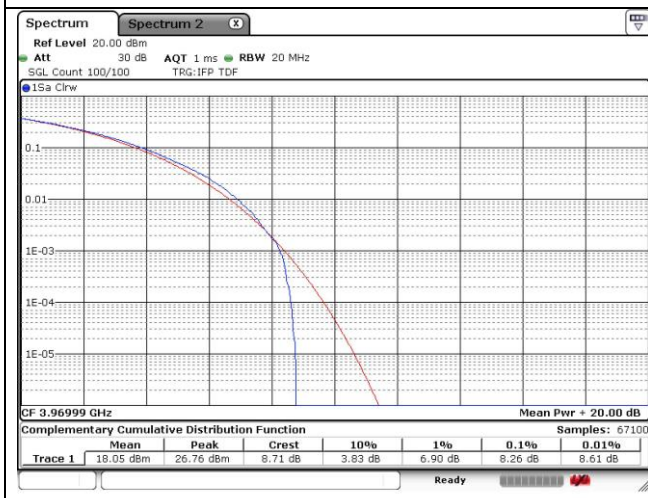

20 MHz Middle Channel - Full RB - CP-OFDM_Port 1