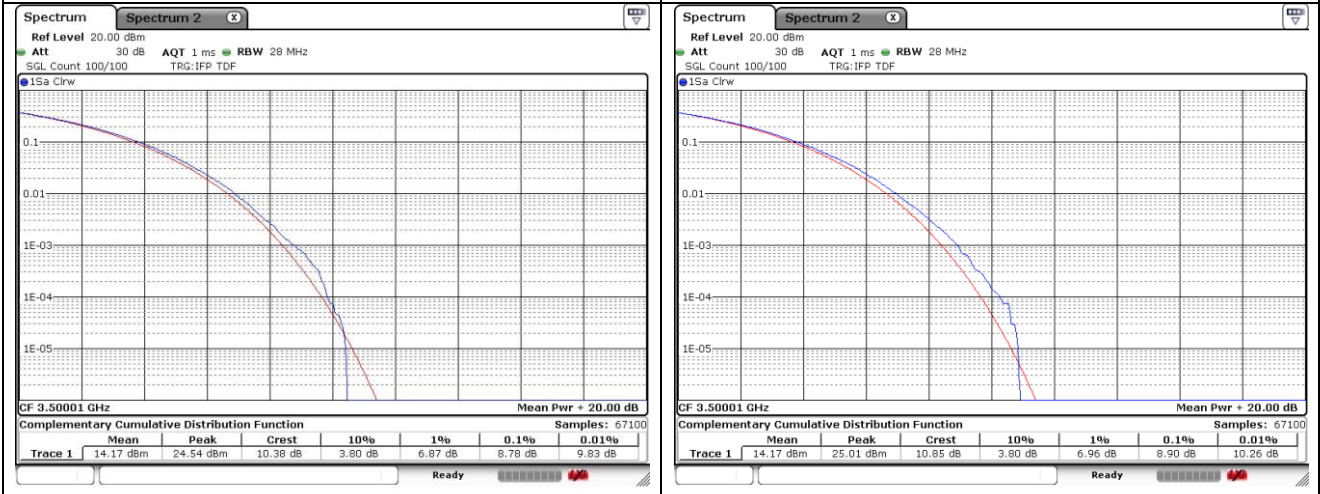

70 MHz Low Channel - Full RB - CP-OFDM_Port 1

70 MHz Low Channel - Full RB - CP-OFDM_Port 2

70 MHz Middle Channel - Full RB - CP-OFDM_Port 1

70 MHz Middle Channel - Full RB - CP-OFDM_Port 2

70 MHz High Channel - Full RB - CP-OFDM_Port 1