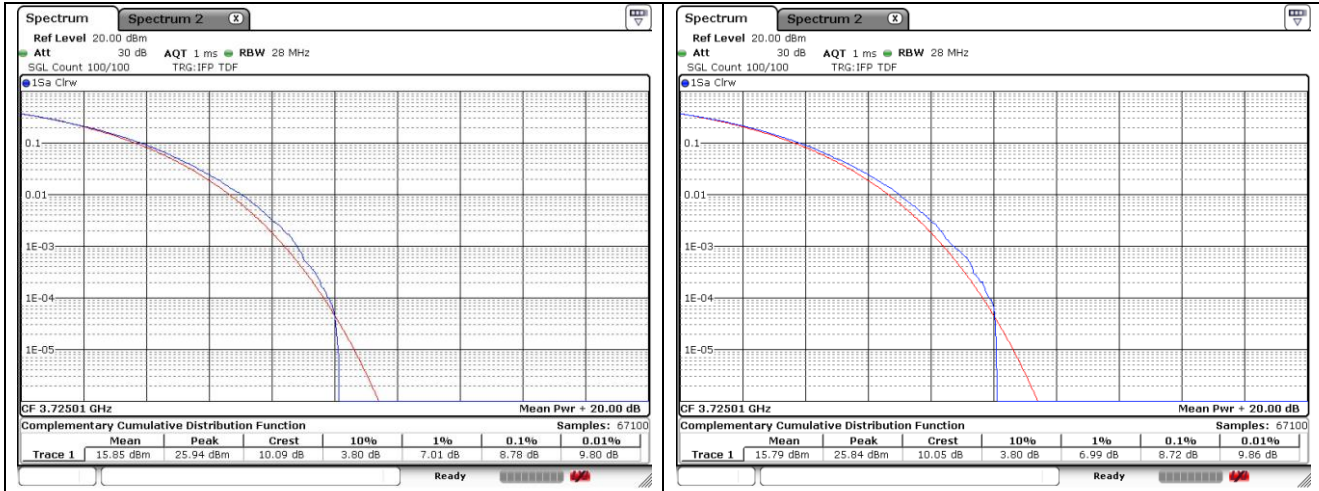

50 MHz Low Channel - Full RB - CP-OFDM_Port 1

50 MHz Low Channel - Full RB - CP-OFDM_Port 2