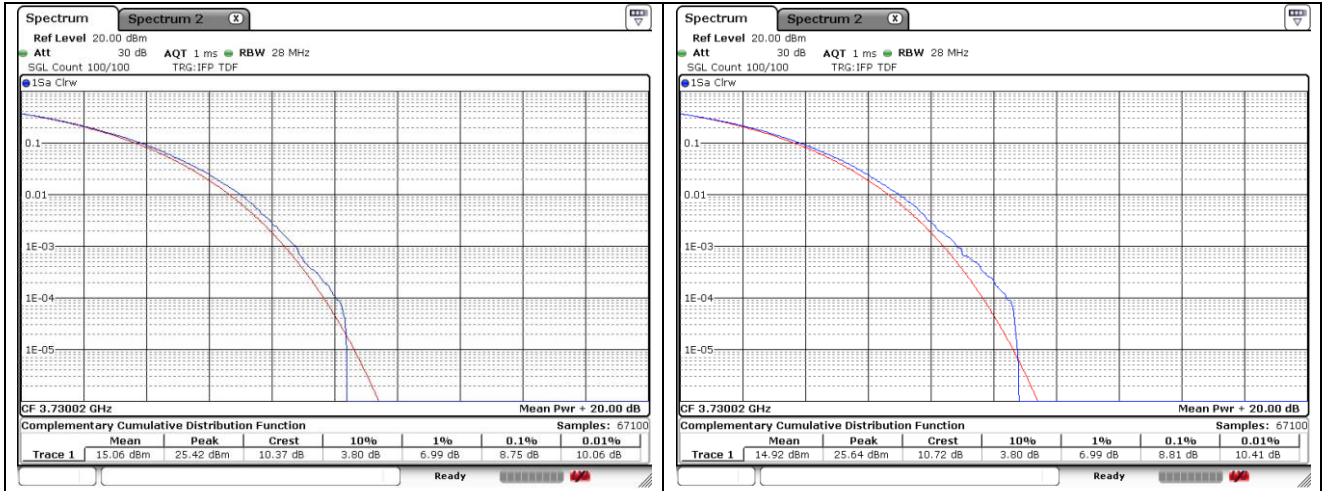

60 MHz Low Channel - Full RB - CP-OFDM_Port 1

60 MHz Low Channel - Full RB - CP-OFDM_Port 2