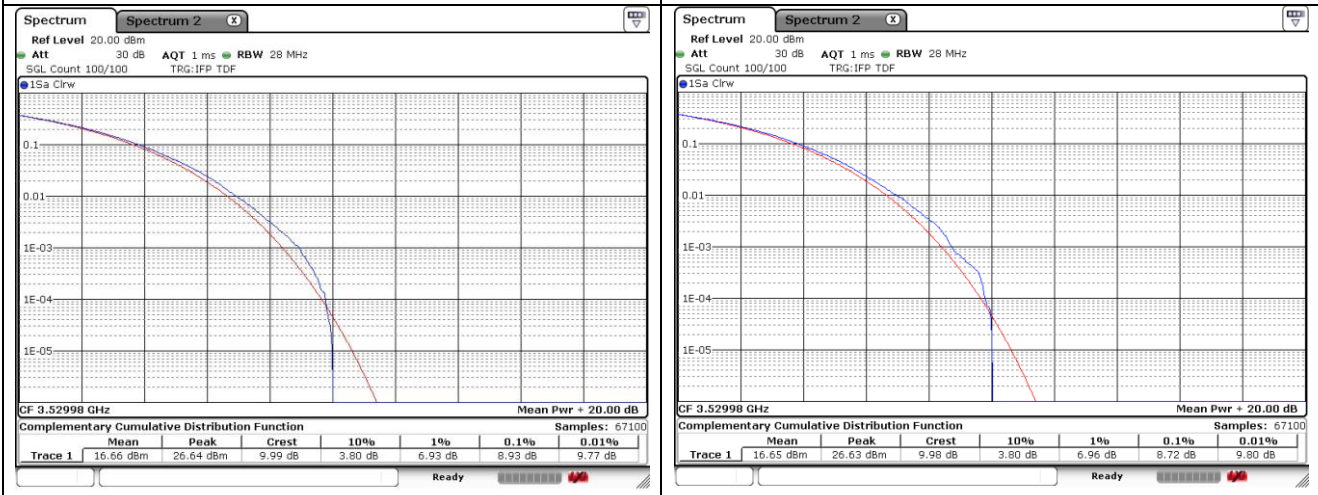

40 MHz Middle Channel - Full RB - CP-OFDM_Port 1

40 MHz Middle Channel - Full RB - CP-OFDM_Port 2