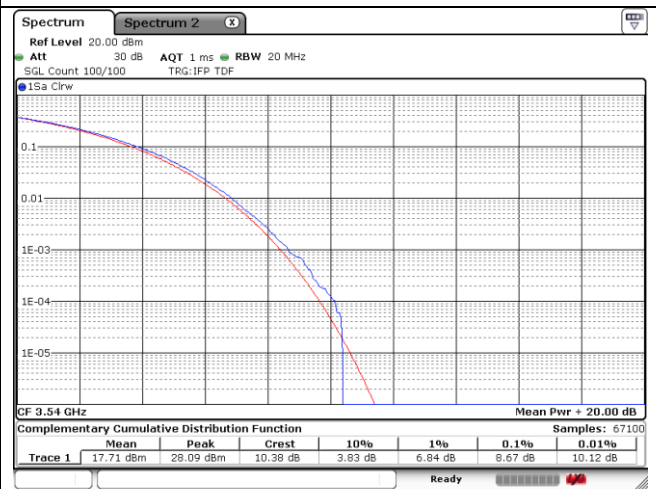

20 MHz Middle Channel - Full RB - CP-OFDM_Port 2