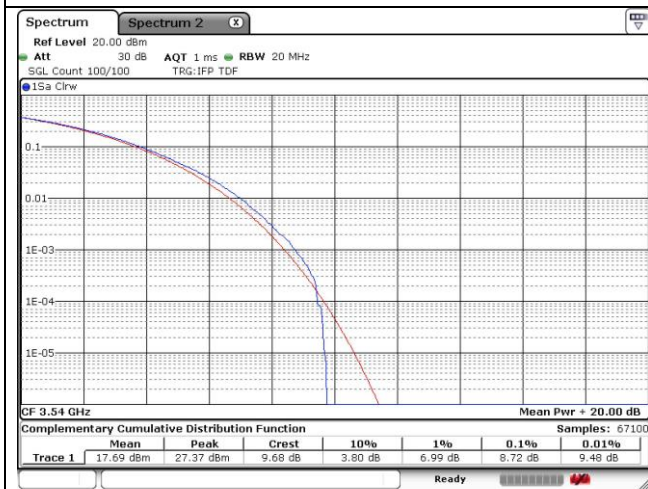

20 MHz Middle Channel - Full RB - CP-OFDM_Port 1