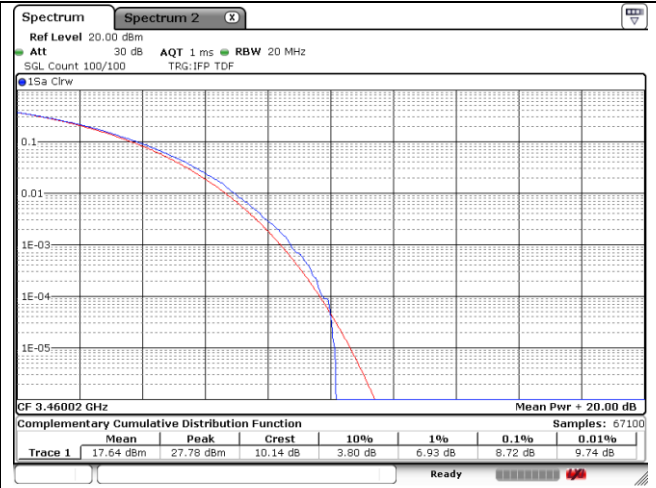

MIMO

NR band 77/78 Low Band