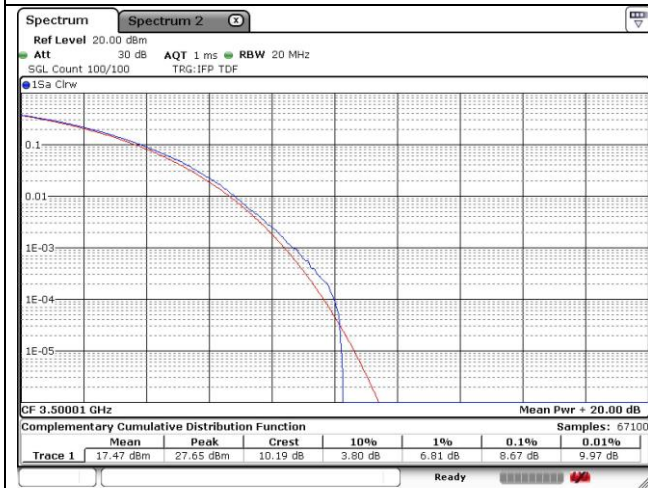

90 MHz High Channel - Full RB - CP-OFDM

MIMO

NR band 77/78 Low Band

20 MHz Low Channel - Full RB - CP-OFDM_Port 1

20 MHz Low Channel - Full RB - CP-OFDM_Port 2

20 MHz Middle Channel - Full RB - CP-OFDM_Port 1