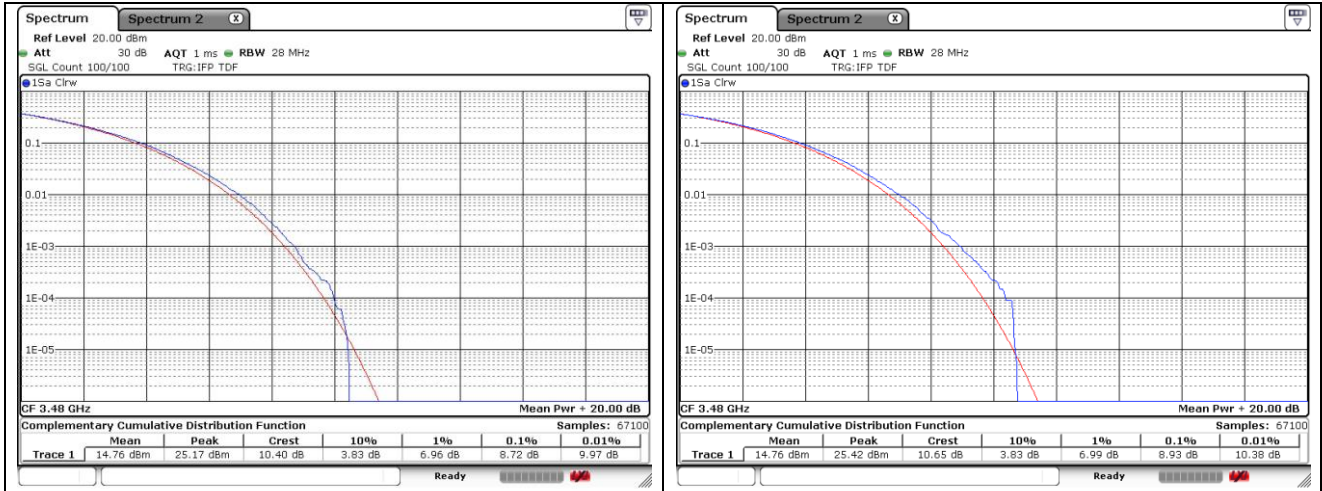

50 MHz Low Channel - Full RB - CP-OFDM_Port 2

50 MHz Middle Channel - Full RB - CP-OFDM_Port 1

50 MHz Middle Channel - Full RB - CP-OFDM_Port 2

50 MHz High Channel - Full RB - CP-OFDM_Port 1

50 MHz High Channel - Full RB - CP-OFDM_Port 2