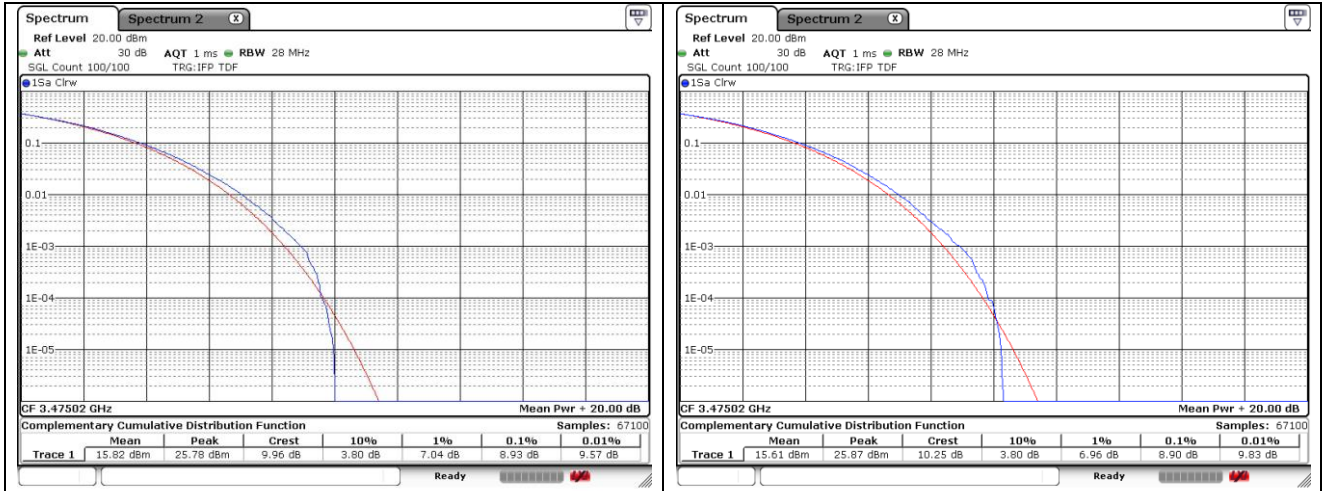

40 MHz High Channel - Full RB - CP-OFDM_Port 1

40 MHz High Channel - Full RB - CP-OFDM_Port 2