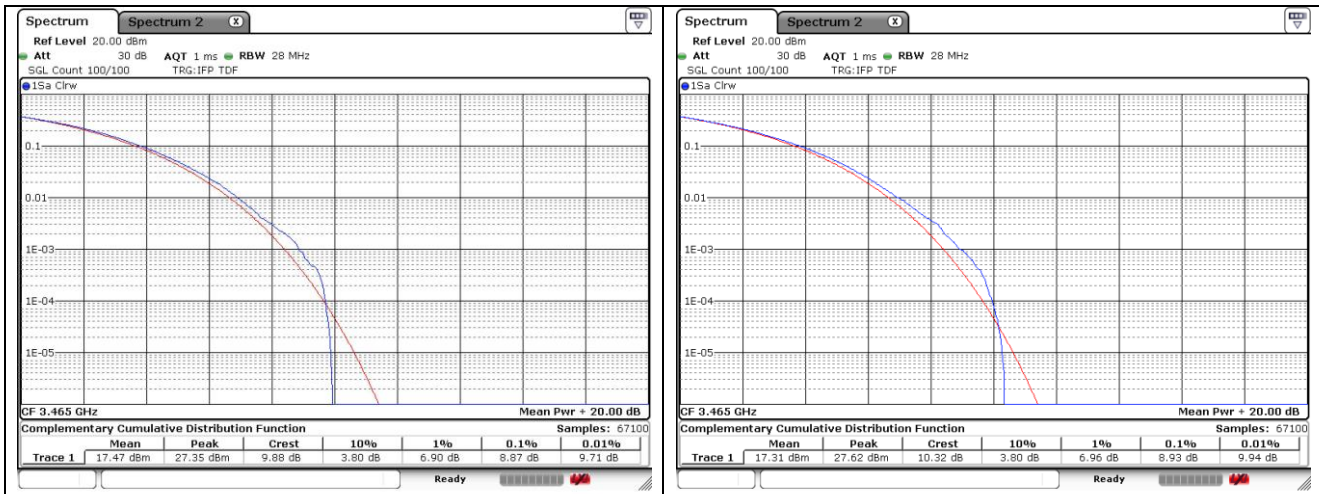

20 MHz High Channel - Full RB - CP-OFDM_Port 1

20 MHz High Channel - Full RB - CP-OFDM_Port 2