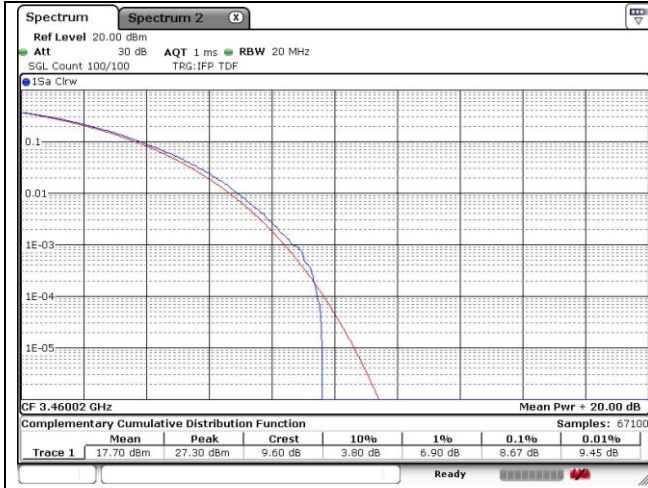

MIMO

NR band 77/78 Low Band