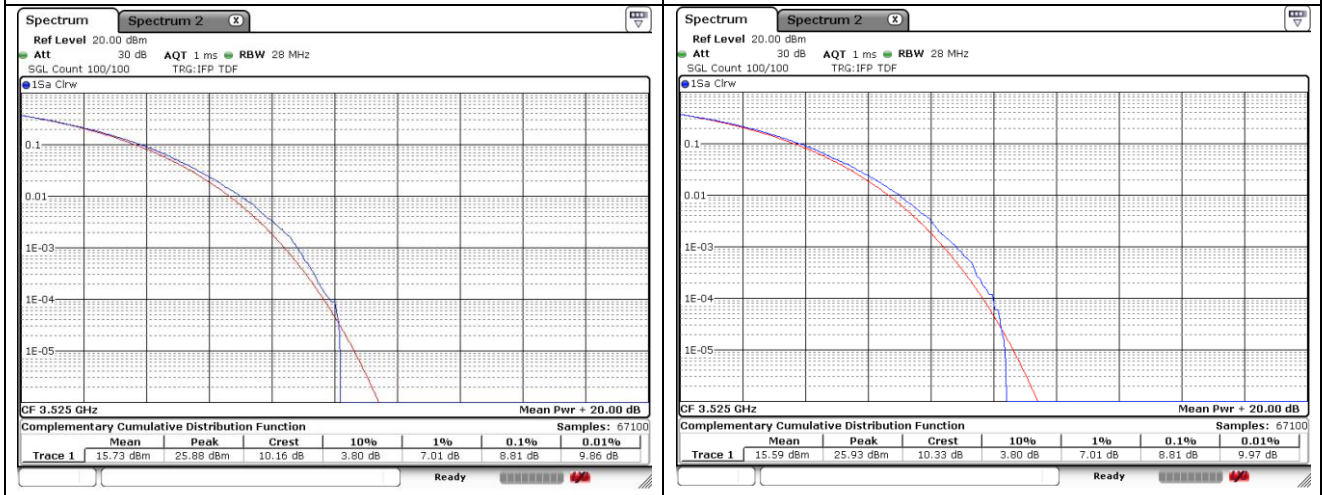

50 MHz Middle Channel - Full RB - CP-OFDM_Port 1

50 MHz Middle Channel - Full RB - CP-OFDM_Port 2