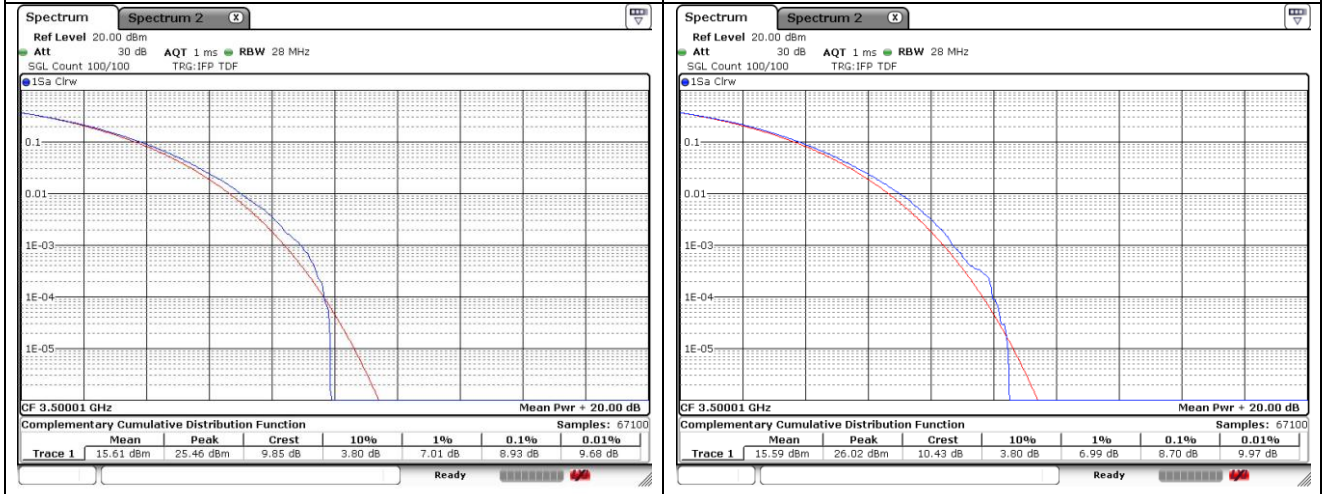

50 MHz Low Channel - Full RB - CP-OFDM_Port 1

50 MHz Low Channel - Full RB - CP-OFDM_Port 2