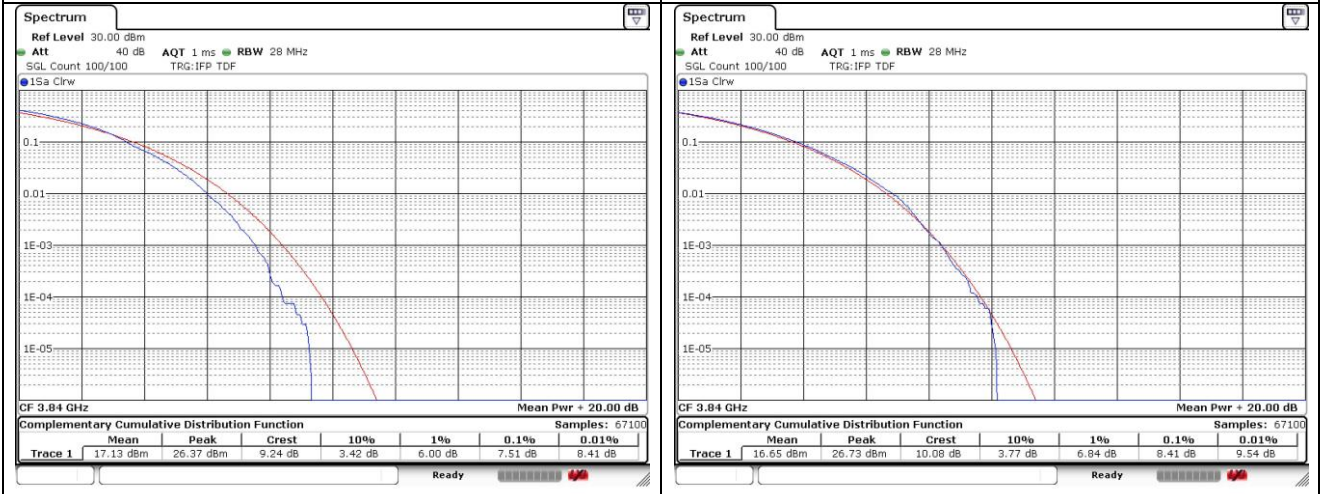

90 MHz Low Channel - Full RB - DFT-S-OFDM

90 MHz Low Channel - Full RB - CP-OFDM

90 MHz Middle Channel - Full RB - DFT-S-OFDM

90 MHz Middle Channel - Full RB - CP-OFDM

90 MHz High Channel - Full RB - DFT-S-OFDM