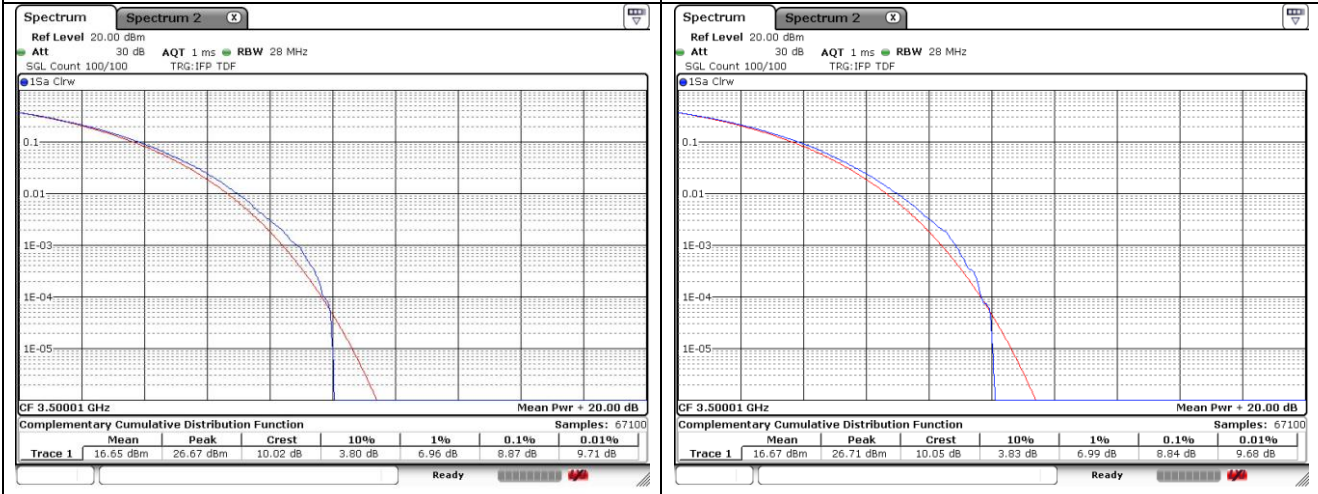

20 MHz Middle Channel - Full RB - CP-OFDM_Port 2

20 MHz High Channel - Full RB - CP-OFDM_Port 1

20 MHz High Channel - Full RB - CP-OFDM_Port 2

40 MHz Low Channel - Full RB - CP-OFDM_Port 1

40 MHz Low Channel - Full RB - CP-OFDM_Port 2