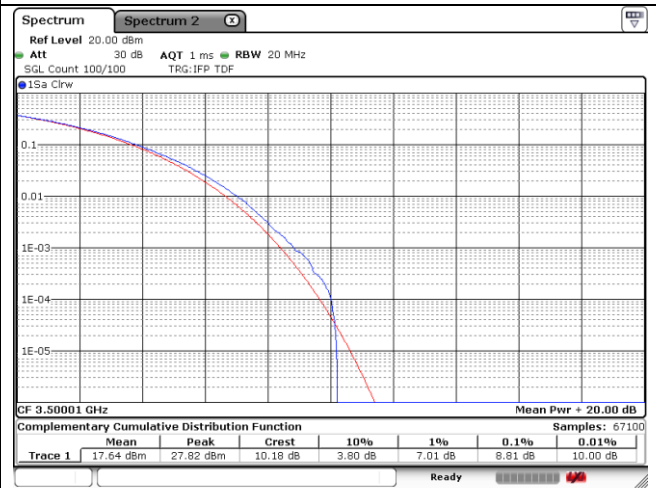

90 MHz High Channel - Full RB - CP-OFDM

MIMO

NR band 77/78 Low Band

20 MHz Low Channel - Full RB - CP-OFDM_Port 1

20 MHz Low Channel - Full RB - CP-OFDM_Port 2

20 MHz Middle Channel - Full RB - CP-OFDM_Port 1