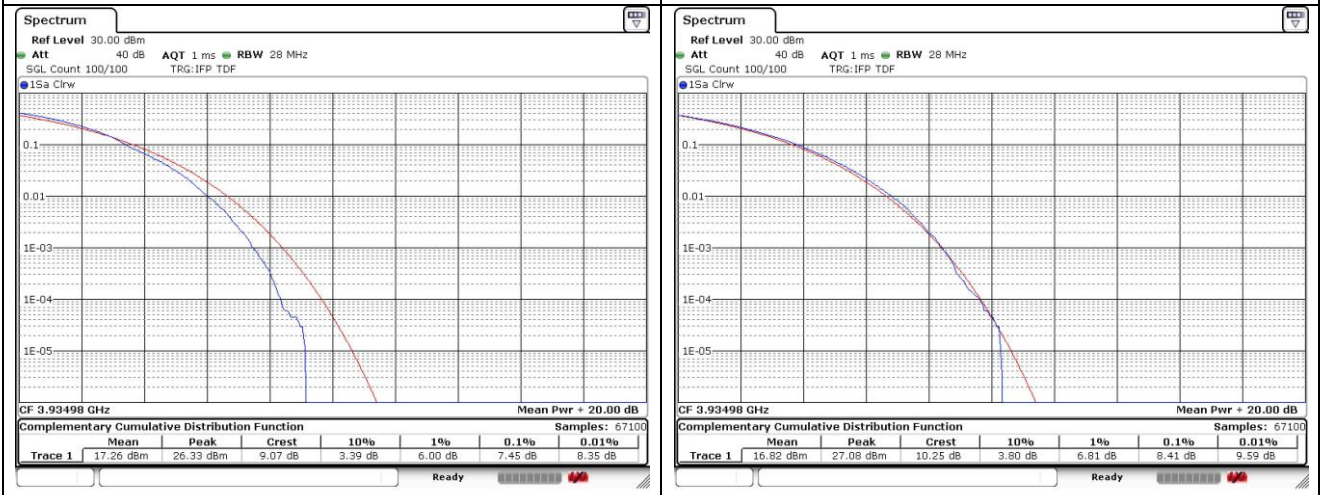

90 MHz Low Channel - Full RB - DFT-S-OFDM

90 MHz Low Channel - Full RB - CP-OFDM

90 MHz Middle Channel - Full RB - DFT-S-OFDM

90 MHz Middle Channel - Full RB - CP-OFDM

90 MHz High Channel - Full RB - DFT-S-OFDM