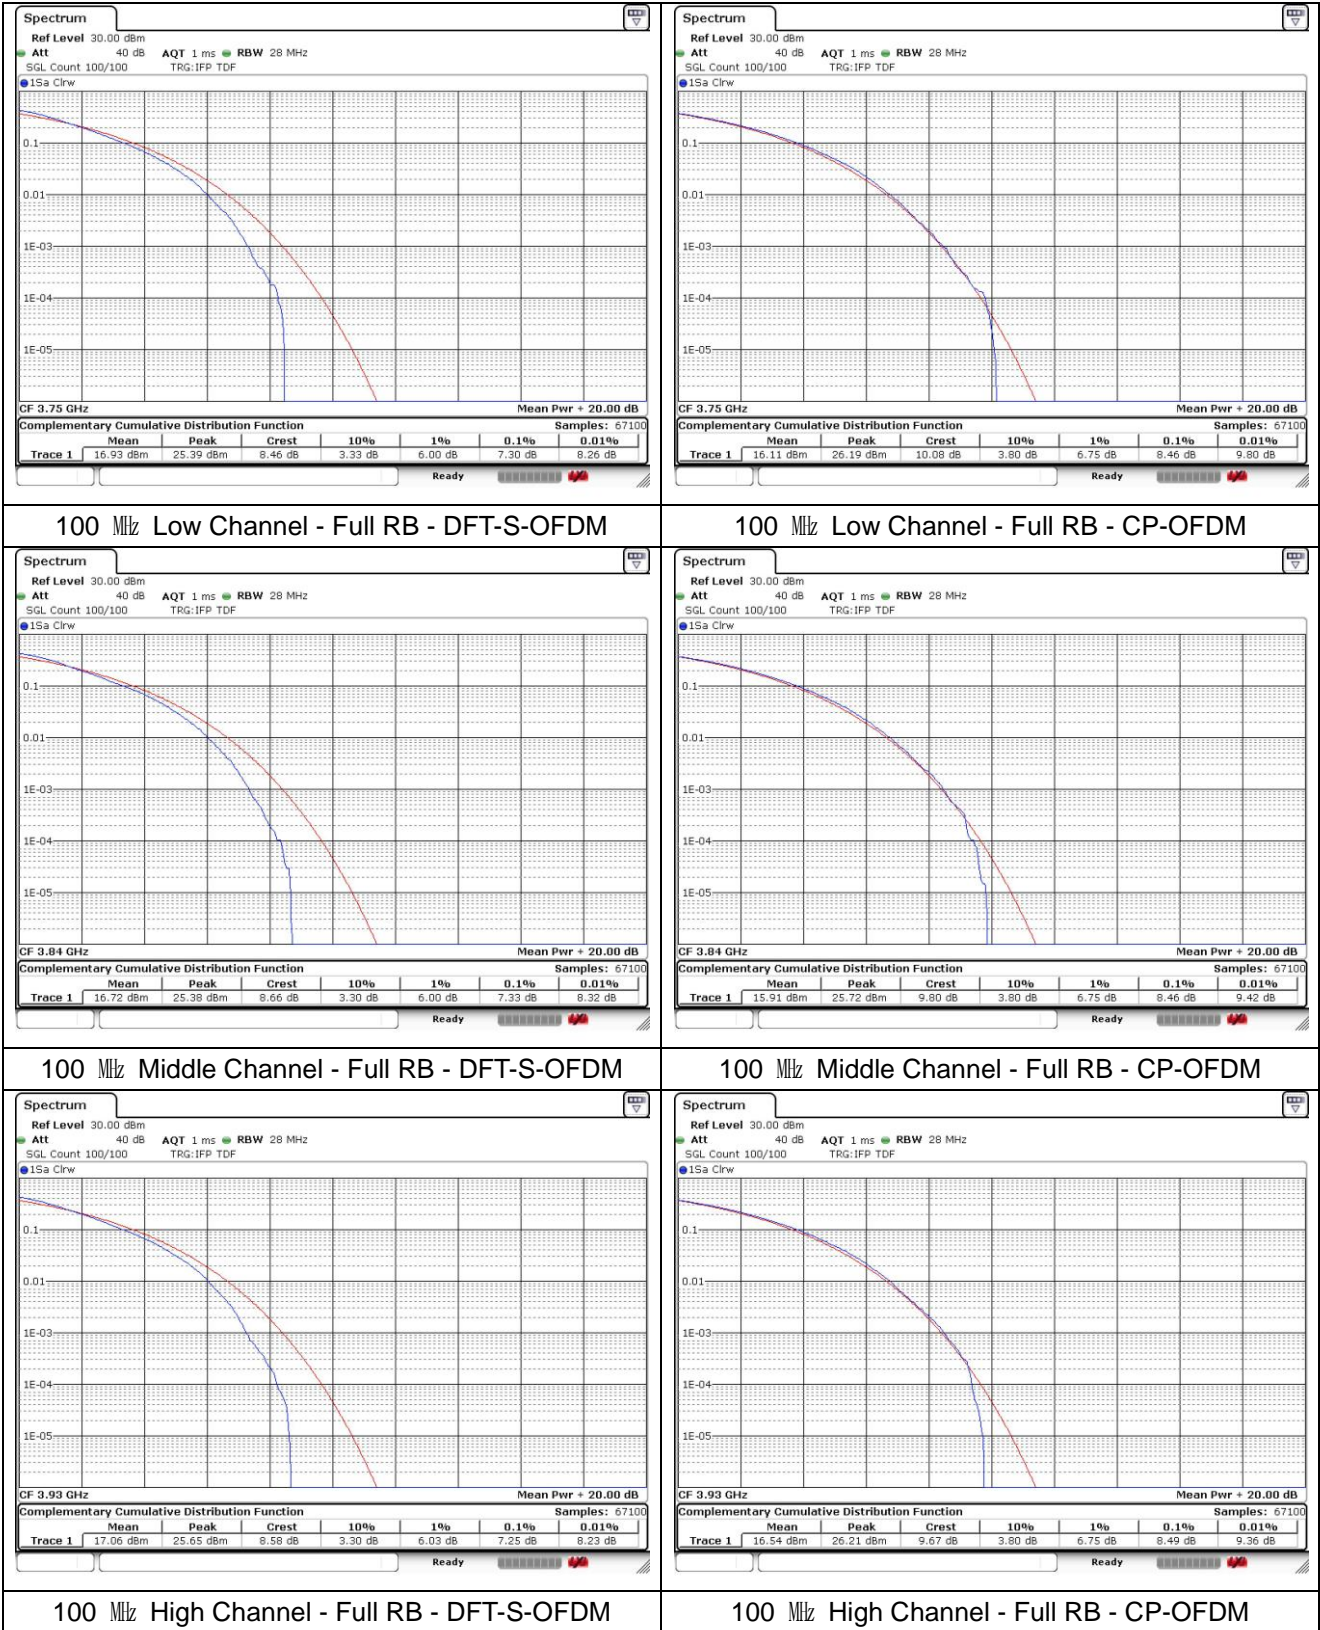

90 MHz High Channel - Full RB - DFT-S-OFDM

90 MHz High Channel - Full RB - CP-OFDM