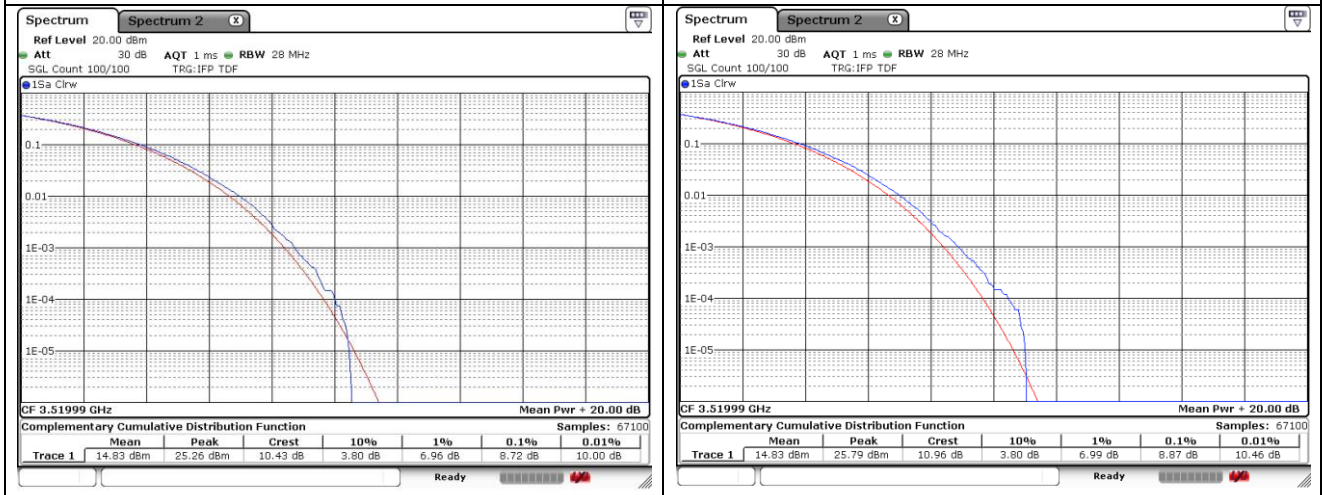

60 MHz Middle Channel - Full RB - CP-OFDM_Port 1

60 MHz Middle Channel - Full RB - CP-OFDM_Port 2

60 MHz High Channel - Full RB - CP-OFDM_Port 1

60 MHz High Channel - Full RB - CP-OFDM_Port 2