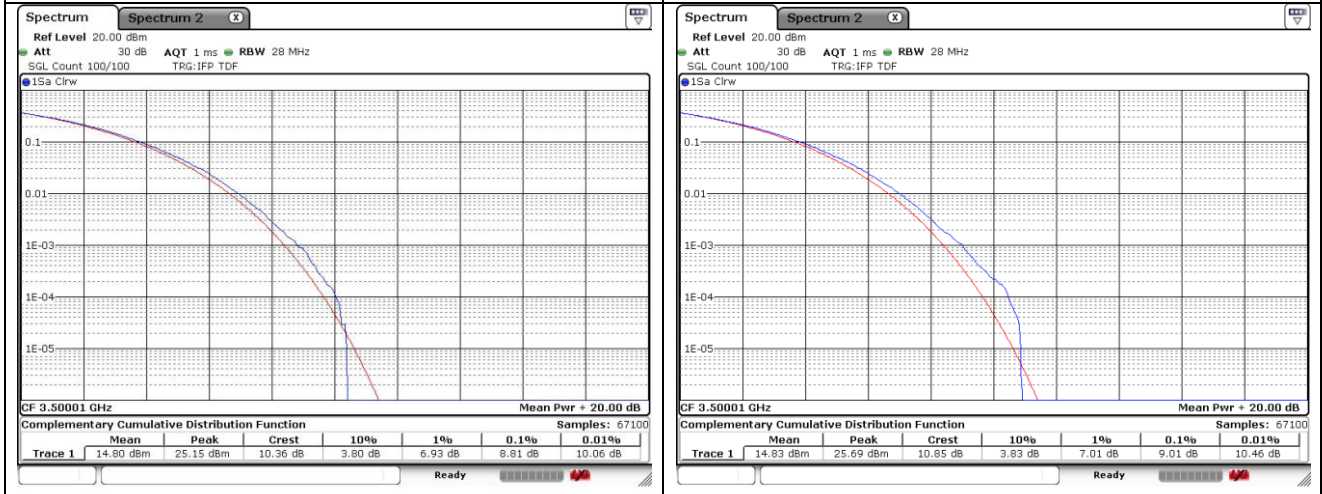

60 MHz Low Channel - Full RB - CP-OFDM_Port 1

60 MHz Low Channel - Full RB - CP-OFDM_Port 2