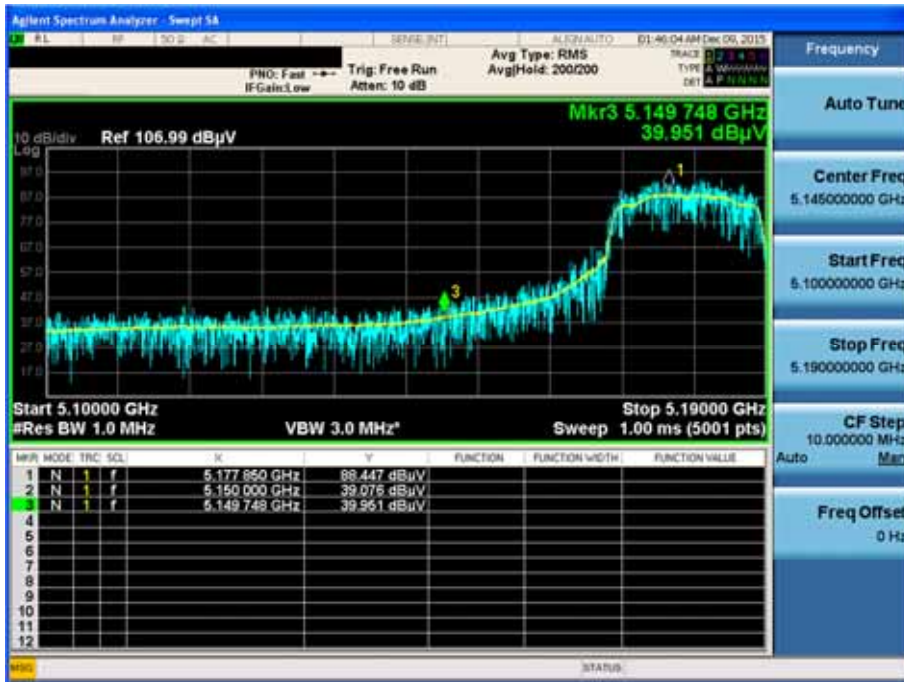

Unwanted Emissions (Radiated) Test Plot _ Multiple Transmit

802.11n(HT20) & U-NII 1 & Ch.36 & Y axis & Hor

Detector Mode : AV