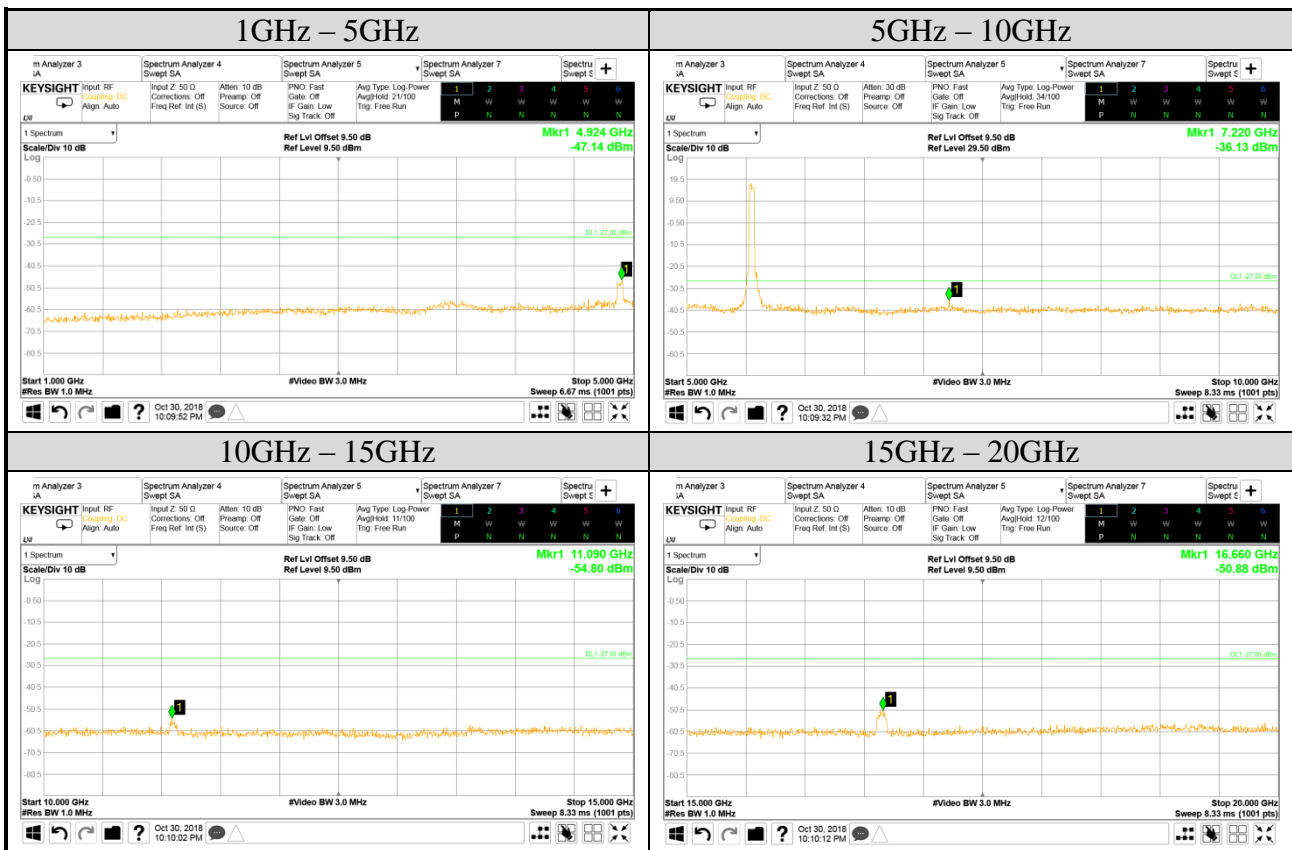

Test Date	2018/10/30	Temp./Hum.	25°C/55%
Mode	802.11n-HT40	UNII Band	II-2C
		Frequency	TX 5550MHz
Cable Loss	3.37dB	Test Voltage	AC 120V/60HZ (via AC Adapter)
Simultaneous Factor 10 log(n) (Note: "n" is antenna number)		3