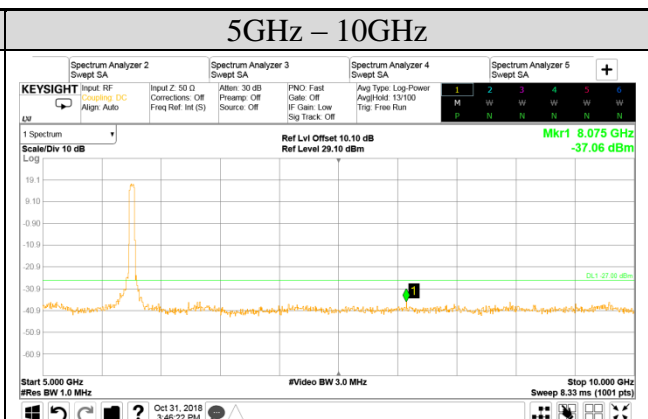

**Audix Technology Corp.**  
 No. 53-11, Dingfu, Linkou, Dist.,  
 New Taipei City 244, Taiwan

**Tel: +886 2 26099301**  
**Fax: +886 2 26099303**

Test Date	2018/10/30	Temp./Hum.	25°C/55%
Mode	802.11n-HT40	UNII Band	II-2C
		Frequency	TX 5710MHz
Cable Loss	3.37dB	Test Voltage	AC 120V/60HZ (via AC Adapter)
Simultaneous Factor 10 log(n) (Note: "n" is antenna number)		3	

**Audix Technology Corp.**  
 No. 53-11, Dingfu, Linkou, Dist.,  
 New Taipei City 244, Taiwan

**Tel: +886 2 26099301**  
**Fax: +886 2 26099303**

Test Date	2018/10/31	Temp./Hum.	25°C/55%
Mode	802.11n-HT40	UNII Band	III
Cable Loss	3.91dB	Frequency	TX 5755MHz
Simultaneous Factor 10 log(n) (Note: "n" is antenna number)		Test Voltage	AC 120V/60HZ (via AC Adapter)
			3