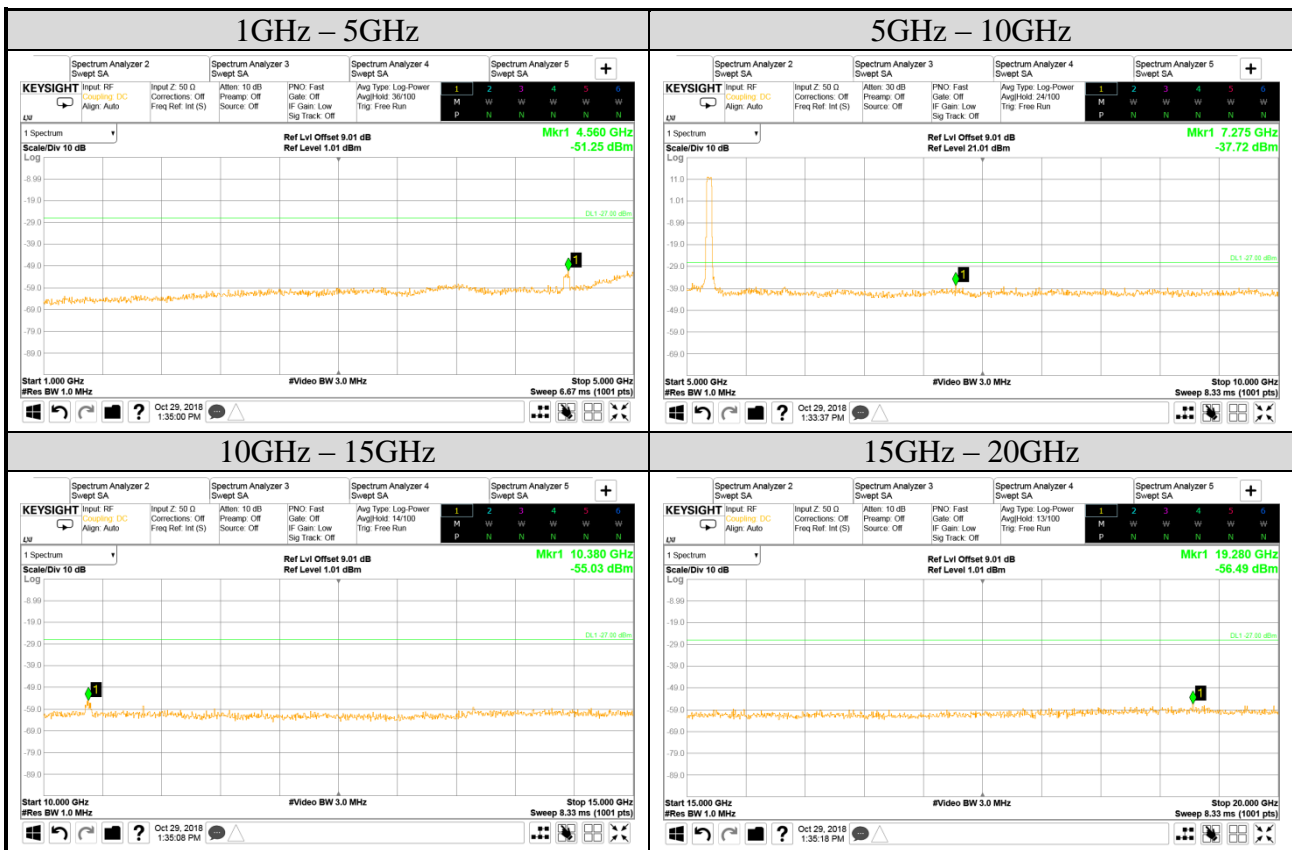

**Audix Technology Corp.**  
 No. 53-11, Dingfu, Linkou, Dist.,  
 New Taipei City 244, Taiwan

**Tel: +886 2 26099301**  
**Fax: +886 2 26099303**

Test Date	2018/11/31	Temp./Hum.	25°C/55%
Mode	802.11n-HT20	UNII Band	III
Cable Loss	3.91dB	Frequency	TX 5825MHz
Simultaneous Factor 10 log(n) (Note: "n" is antenna number)		Test Voltage	AC 120V/60HZ (via AC Adapter)
			3

**Audix Technology Corp.**  
 No. 53-11, Dingfu, Linkou, Dist.,  
 New Taipei City 244, Taiwan

**Tel: +886 2 26099301**  
**Fax: +886 2 26099303**

Test Date	2018/10/29	Temp./Hum.	25°C/55%
Mode	802.11n-HT40	UNII Band	I
		Frequency	TX 5190MHz
Cable Loss	2.92dB	Test Voltage	AC 120V/60HZ (via AC Adapter)
Simultaneous Factor 10 log(n) (Note: "n" is antenna number)			3