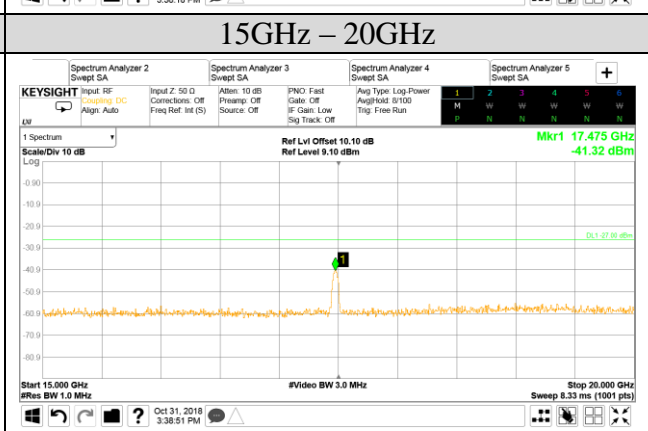

**Audix Technology Corp.**  
 No. 53-11, Dingfu, Linkou, Dist.,  
 New Taipei City 244, Taiwan

**Tel: +886 2 26099301**  
**Fax: +886 2 26099303**

Test Date	2018/11/31	Temp./Hum.	25°C/55%
Mode	802.11n-HT20	UNII Band	III
Cable Loss	3.91dB	Frequency	TX 5825MHz
Simultaneous Factor 10 log(n) (Note: "n" is antenna number)		Test Voltage	AC 120V/60HZ (via AC Adapter)
			3