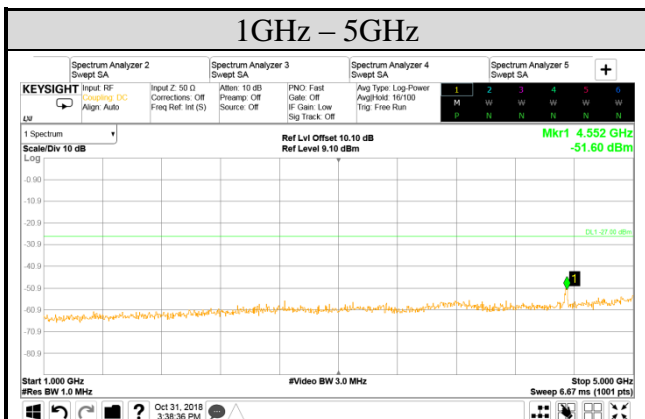

**Audix Technology Corp.**  
 No. 53-11, Dingfu, Linkou, Dist.,  
 New Taipei City 244, Taiwan

**Tel: +886 2 26099301**  
**Fax: +886 2 26099303**

Test Date	2018/11/31	Temp./Hum.	25°C/55%
Mode	802.11n-HT20	UNII Band	III
Cable Loss	3.91dB	Frequency	TX 5825MHz
Simultaneous Factor 10 log(n) (Note: "n" is antenna number)		Test Voltage	AC 120V/60HZ (via AC Adapter)
			3