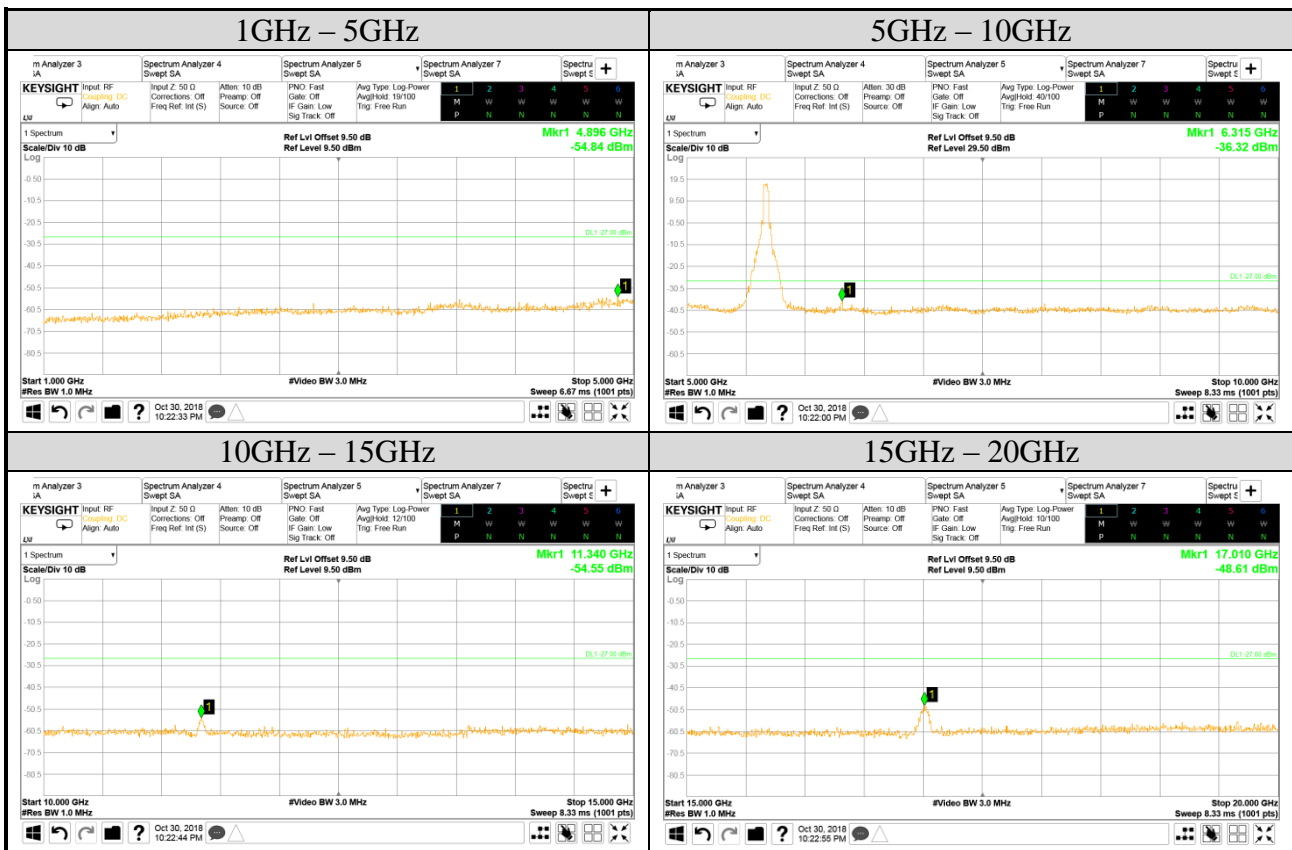

Test Date	2018/10/30	Temp./Hum.	25°C/55%
Mode	802.11n-HT40	UNII Band	II-2C
		Frequency	TX 5670MHz
Cable Loss	3.37dB	Test Voltage	AC 120V/60HZ (via AC Adapter)
Simultaneous Factor 10 log(n) (Note: "n" is antenna number)		3