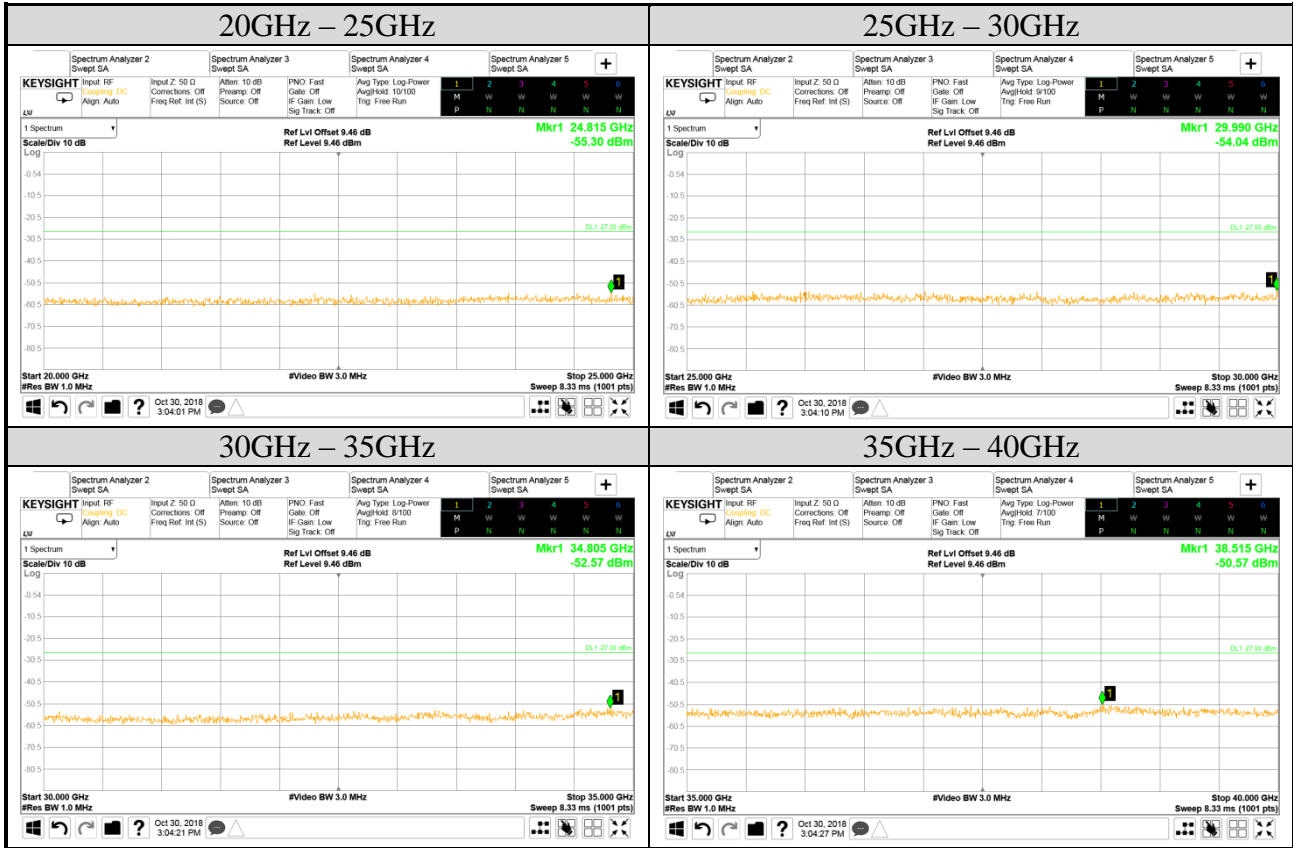

**Audix Technology Corp.**  
 No. 53-11, Dingfu, Linkou, Dist.,  
 New Taipei City 244, Taiwan

**Tel: +886 2 26099301**  
**Fax: +886 2 26099303**

Test Date	2018/10/29	Temp./Hum.	25°C/55%
Mode	802.11n-HT40	UNII Band	I
		Frequency	TX 5230MHz
Cable Loss	2.92dB	Test Voltage	AC 120V/60HZ (via AC Adapter)
Simultaneous Factor 10 log(n) (Note: "n" is antenna number)		3	

**Audix Technology Corp.**  
 No. 53-11, Dingfu, Linkou, Dist.,  
 New Taipei City 244, Taiwan

**Tel: +886 2 26099301**  
**Fax: +886 2 26099303**

Test Date	2018/10/30	Temp./Hum.	25°C/55%
Mode	802.11n-HT40	UNII Band	II-2A
		Frequency	TX 5270MHz
Cable Loss	3.37dB	Test Voltage	AC 120V/60HZ (via AC Adapter)
Simultaneous Factor 10 log(n) (Note: "n" is antenna number)		3	