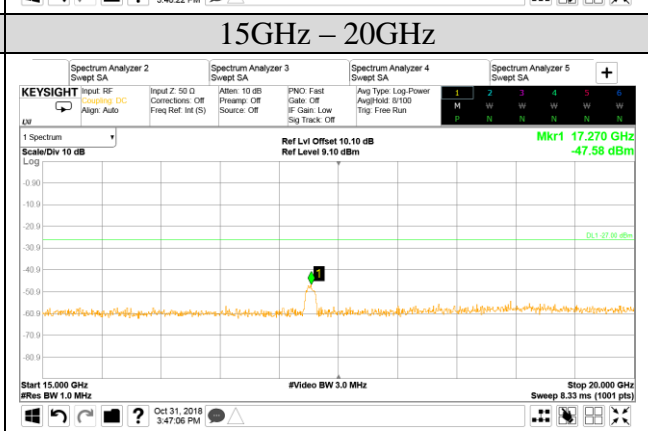

**Audix Technology Corp.**  
 No. 53-11, Dingfu, Linkou, Dist.,  
 New Taipei City 244, Taiwan

**Tel: +886 2 26099301**  
**Fax: +886 2 26099303**

Test Date	2018/10/30	Temp./Hum.	25°C/55%
Mode	802.11n-HT40	UNII Band	II-2C
		Frequency	TX 5710MHz
Cable Loss	3.37dB	Test Voltage	AC 120V/60HZ (via AC Adapter)
Simultaneous Factor 10 log(n) (Note: "n" is antenna number)		3	

**Audix Technology Corp.**  
 No. 53-11, Dingfu, Linkou, Dist.,  
 New Taipei City 244, Taiwan

**Tel: +886 2 26099301**  
**Fax: +886 2 26099303**

Test Date	2018/10/31	Temp./Hum.	25°C/55%
Mode	802.11n-HT40	UNII Band	III
Cable Loss	3.91dB	Frequency	TX 5755MHz
Simultaneous Factor 10 log(n) (Note: "n" is antenna number)		Test Voltage	AC 120V/60HZ (via AC Adapter)
			3