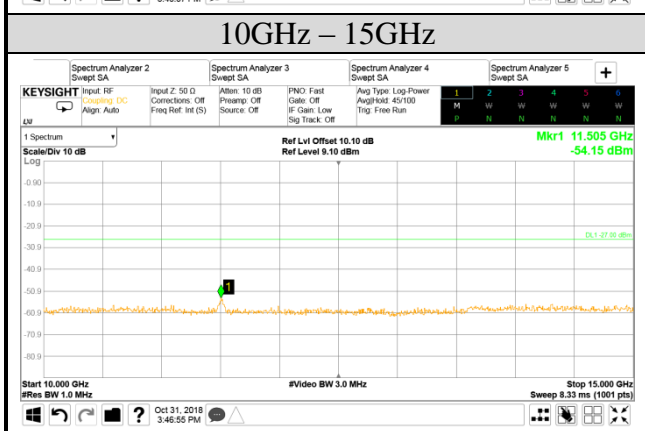

**Audix Technology Corp.**  
 No. 53-11, Dingfu, Linkou, Dist.,  
 New Taipei City 244, Taiwan

**Tel: +886 2 26099301**  
**Fax: +886 2 26099303**

Test Date	2018/10/30	Temp./Hum.	25°C/55%
Mode	802.11n-HT40	UNII Band	II-2C
		Frequency	TX 5710MHz
Cable Loss	3.37dB	Test Voltage	AC 120V/60HZ (via AC Adapter)
Simultaneous Factor 10 log(n) (Note: "n" is antenna number)		3	

**Audix Technology Corp.**  
 No. 53-11, Dingfu, Linkou, Dist.,  
 New Taipei City 244, Taiwan

**Tel: +886 2 26099301**  
**Fax: +886 2 26099303**

Test Date	2018/10/31	Temp./Hum.	25°C/55%
Mode	802.11n-HT40	UNII Band	III
Cable Loss	3.91dB	Frequency	TX 5755MHz
Simultaneous Factor 10 log(n) (Note: "n" is antenna number)		Test Voltage	AC 120V/60HZ (via AC Adapter)
			3