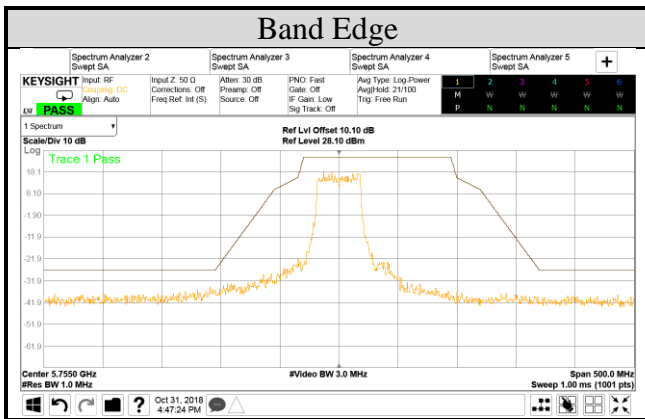

**Audix Technology Corp.**  
 No. 53-11, Dingfu, Linkou, Dist.,  
 New Taipei City 244, Taiwan

**Tel: +886 2 26099301**  
**Fax: +886 2 26099303**

Test Date	2018/10/30	Temp./Hum.	25°C/55%
Mode	802.11n-HT40	UNII Band	II-2C
		Frequency	TX 5710MHz
Cable Loss	3.37dB	Test Voltage	AC 120V/60HZ (via AC Adapter)
Simultaneous Factor 10 log(n) (Note: "n" is antenna number)		3	

**Audix Technology Corp.**  
 No. 53-11, Dingfu, Linkou, Dist.,  
 New Taipei City 244, Taiwan

**Tel: +886 2 26099301**  
**Fax: +886 2 26099303**

Test Date	2018/10/31	Temp./Hum.	25°C/55%
Mode	802.11n-HT40	UNII Band	III
Cable Loss	3.91dB	Frequency	TX 5755MHz
Simultaneous Factor 10 log(n) (Note: "n" is antenna number)		Test Voltage	AC 120V/60HZ (via AC Adapter)
			3