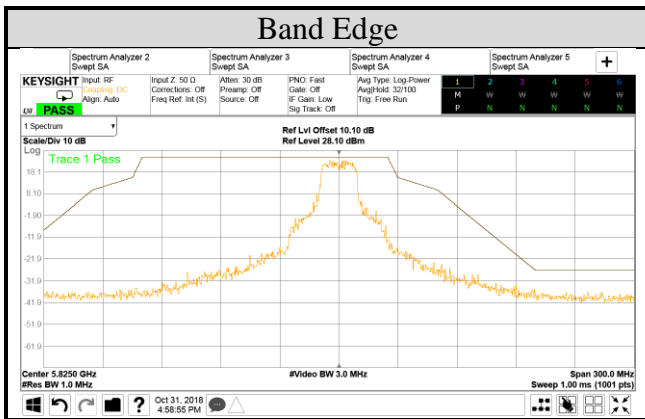

**Audix Technology Corp.**  
 No. 53-11, Dingfu, Linkou, Dist.,  
 New Taipei City 244, Taiwan

**Tel: +886 2 26099301**  
**Fax: +886 2 26099303**

Test Date	2018/11/31	Temp./Hum.	25°C/55%
Mode	802.11n-HT20	UNII Band	III
Cable Loss	3.91dB	Frequency	TX 5825MHz
Simultaneous Factor 10 log(n) (Note: "n" is antenna number)		Test Voltage	AC 120V/60HZ (via AC Adapter)
			3