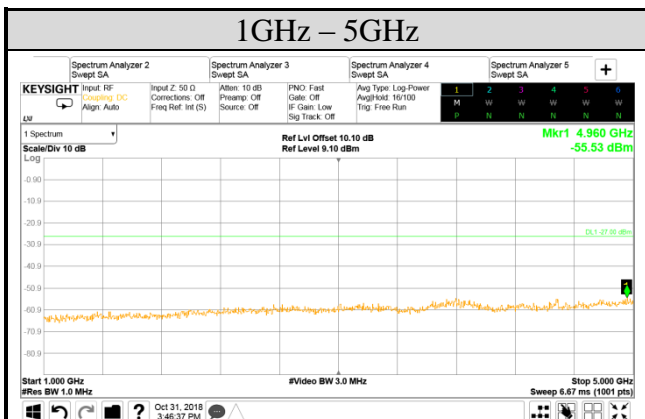

**Audix Technology Corp.**  
 No. 53-11, Dingfu, Linkou, Dist.,  
 New Taipei City 244, Taiwan

**Tel: +886 2 26099301**  
**Fax: +886 2 26099303**

Test Date	2018/10/30	Temp./Hum.	25°C/55%
Mode	802.11n-HT40	UNII Band	II-2C
		Frequency	TX 5710MHz
Cable Loss	3.37dB	Test Voltage	AC 120V/60HZ (via AC Adapter)
Simultaneous Factor 10 log(n) (Note: "n" is antenna number)		3	

**Audix Technology Corp.**  
 No. 53-11, Dingfu, Linkou, Dist.,  
 New Taipei City 244, Taiwan

**Tel: +886 2 26099301**  
**Fax: +886 2 26099303**

Test Date	2018/10/31	Temp./Hum.	25°C/55%
Mode	802.11n-HT40	UNII Band	III
Cable Loss	3.91dB	Frequency	TX 5755MHz
Simultaneous Factor 10 log(n) (Note: "n" is antenna number)		Test Voltage	AC 120V/60HZ (via AC Adapter)
			3