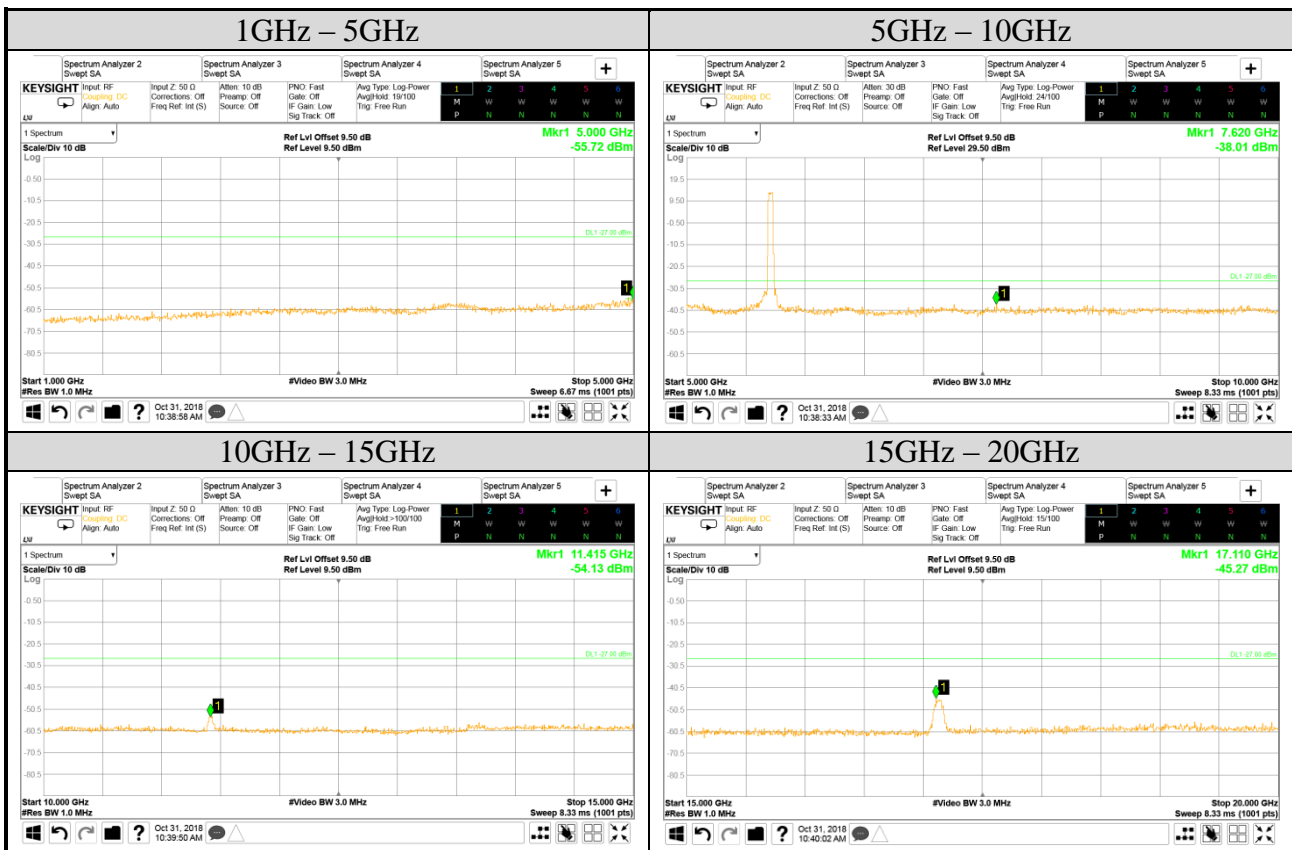

Test Date	2018/10/30	Temp./Hum.	25°C/55%
Mode	802.11n-HT40	UNII Band	II-2C
		Frequency	TX 5670MHz
Cable Loss	3.37dB	Test Voltage	AC 120V/60HZ (via AC Adapter)
Simultaneous Factor 10 log(n) (Note: "n" is antenna number)		3	

**Audix Technology Corp.**  
 No. 53-11, Dingfu, Linkou, Dist.,  
 New Taipei City 244, Taiwan

**Tel: +886 2 26099301**  
**Fax: +886 2 26099303**

Test Date	2018/10/30	Temp./Hum.	25°C/55%
Mode	802.11n-HT40	UNII Band	II-2C
		Frequency	TX 5710MHz
Cable Loss	3.37dB	Test Voltage	AC 120V/60HZ (via AC Adapter)
Simultaneous Factor 10 log(n) (Note: "n" is antenna number)		3	