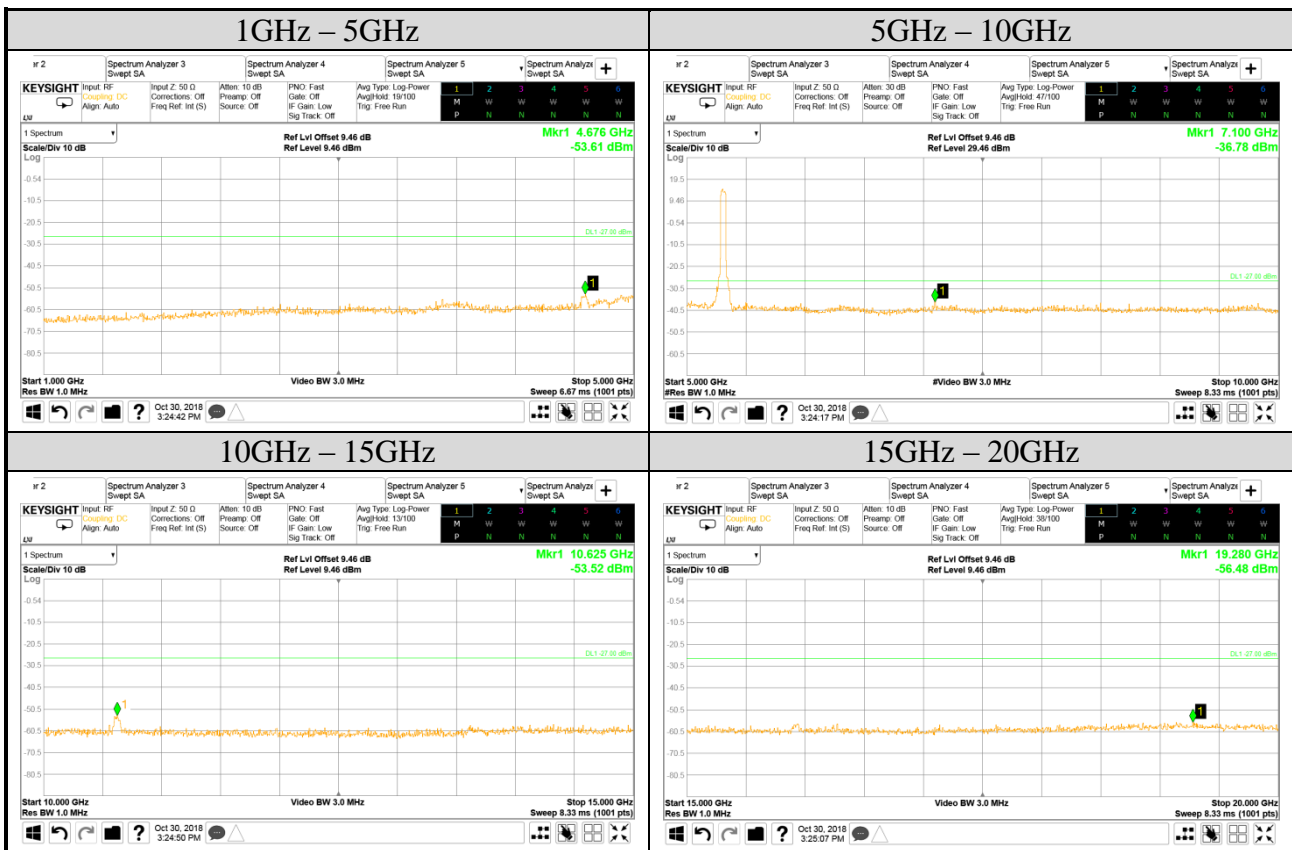

**Audix Technology Corp.**  
 No. 53-11, Dingfu, Linkou, Dist.,  
 New Taipei City 244, Taiwan

**Tel: +886 2 26099301**  
**Fax: +886 2 26099303**

Test Date	2018/10/30	Temp./Hum.	25°C/55%
Mode	802.11n-HT40	UNII Band	II-2A
		Frequency	TX 5270MHz
Cable Loss	3.37dB	Test Voltage	AC 120V/60HZ (via AC Adapter)
Simultaneous Factor 10 log(n) (Note: "n" is antenna number)		3	

**Audix Technology Corp.**  
 No. 53-11, Dingfu, Linkou, Dist.,  
 New Taipei City 244, Taiwan

**Tel: +886 2 26099301**  
**Fax: +886 2 26099303**

Test Date	2018/10/30	Temp./Hum.	25°C/55%
Mode	802.11n-HT40	UNII Band	II-2A
		Frequency	TX 5310MHz
Cable Loss	3.37dB	Test Voltage	AC 120V/60HZ (via AC Adapter)
Simultaneous Factor 10 log(n) (Note: "n" is antenna number)		3	