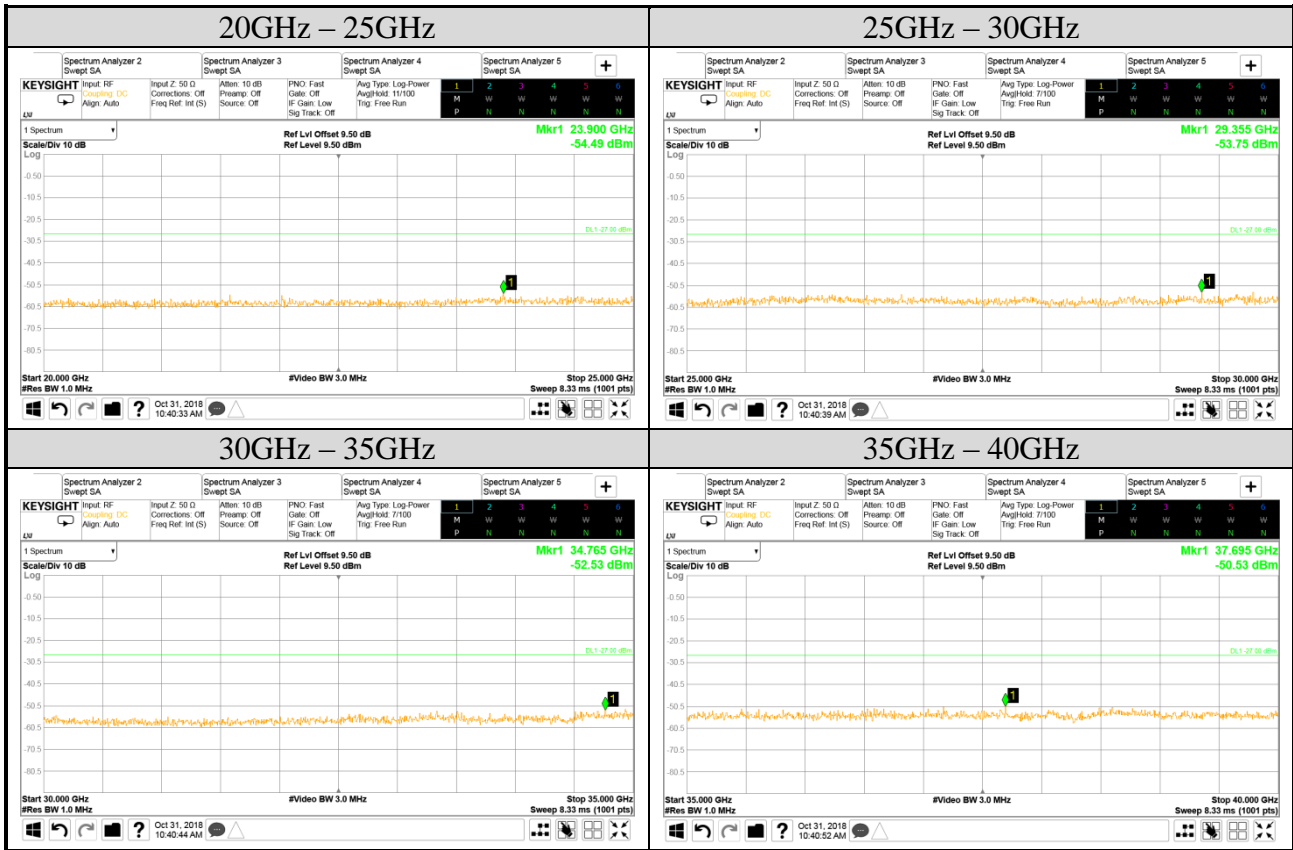

Test Date	2018/10/30	Temp./Hum.	25°C/55%
Mode	802.11n-HT40	UNII Band	II-2C
		Frequency	TX 5670MHz
Cable Loss	3.37dB	Test Voltage	AC 120V/60HZ (via AC Adapter)
Simultaneous Factor 10 log(n) (Note: "n" is antenna number)		3	

**Audix Technology Corp.**  
 No. 53-11, Dingfu, Linkou, Dist.,  
 New Taipei City 244, Taiwan

**Tel: +886 2 26099301**  
**Fax: +886 2 26099303**

Test Date	2018/10/30	Temp./Hum.	25°C/55%
Mode	802.11n-HT40	UNII Band	II-2C
		Frequency	TX 5710MHz
Cable Loss	3.37dB	Test Voltage	AC 120V/60HZ (via AC Adapter)
Simultaneous Factor 10 log(n) (Note: "n" is antenna number)		3	