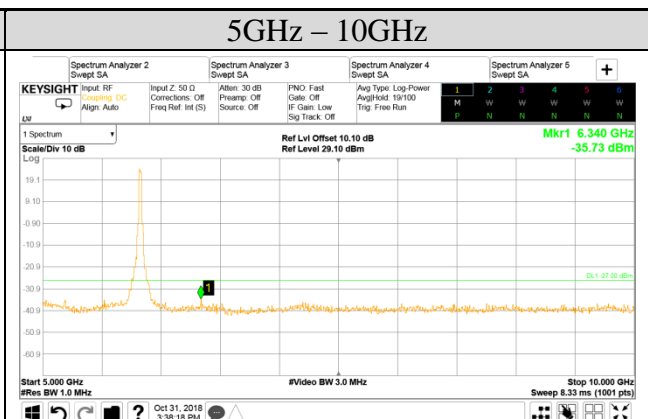

**Audix Technology Corp.**  
 No. 53-11, Dingfu, Linkou, Dist.,  
 New Taipei City 244, Taiwan

**Tel: +886 2 26099301**  
**Fax: +886 2 26099303**

Test Date	2018/11/31	Temp./Hum.	25°C/55%
Mode	802.11n-HT20	UNII Band	III
Cable Loss	3.91dB	Frequency	TX 5825MHz
Simultaneous Factor 10 log(n) (Note: "n" is antenna number)		Test Voltage	AC 120V/60HZ (via AC Adapter)
			3