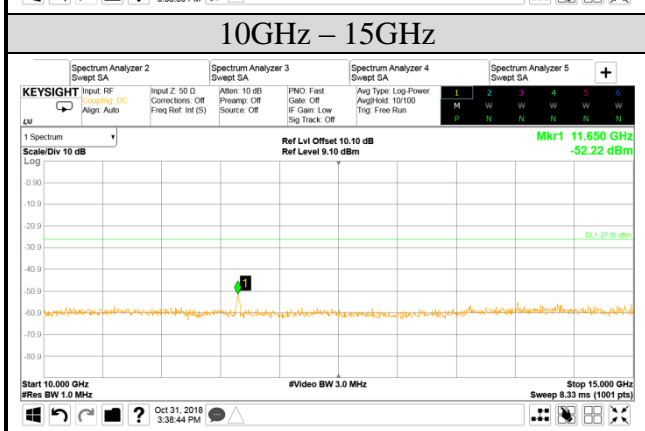

**Audix Technology Corp.**  
 No. 53-11, Dingfu, Linkou, Dist.,  
 New Taipei City 244, Taiwan

**Tel: +886 2 26099301**  
**Fax: +886 2 26099303**

Test Date	2018/11/31	Temp./Hum.	25°C/55%
Mode	802.11n-HT20	UNII Band	III
Cable Loss	3.91dB	Frequency	TX 5825MHz
Simultaneous Factor 10 log(n) (Note: "n" is antenna number)		Test Voltage	AC 120V/60HZ (via AC Adapter)
			3