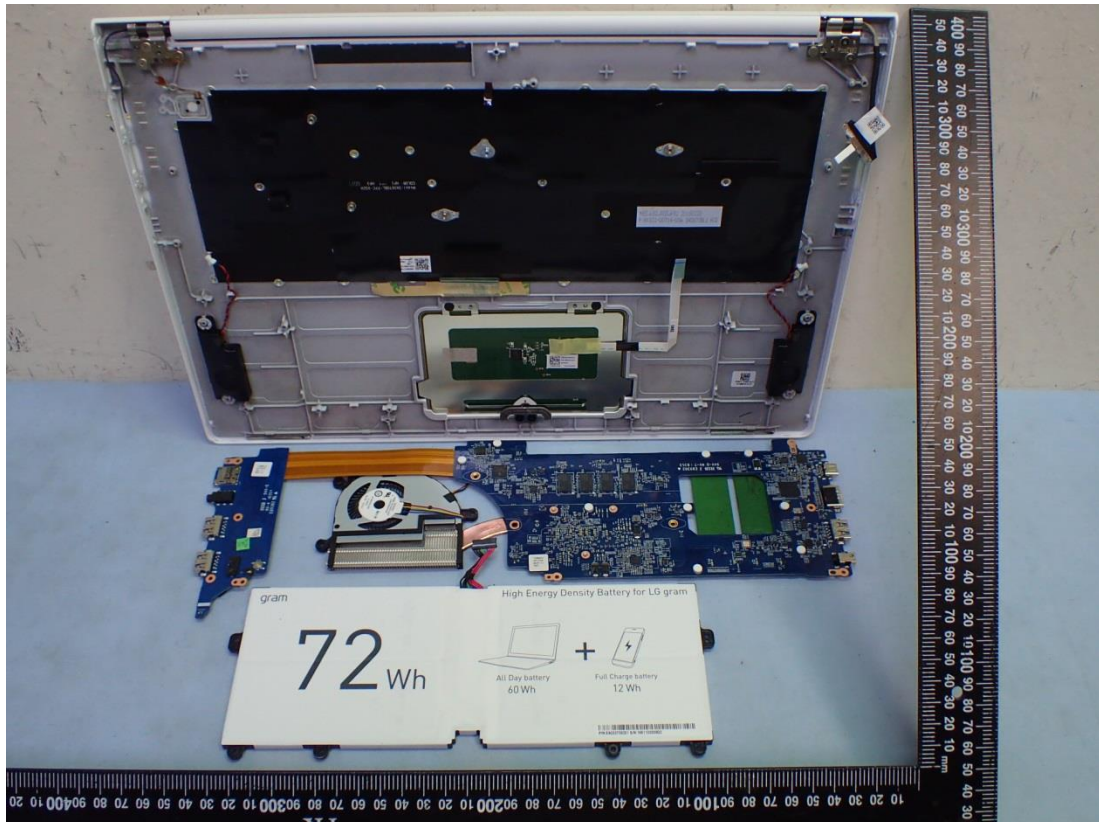

EUT Internal Photos

Figure 22  
Internal View (Open the Cover) (with Finger Print)

Figure 23  
Internal View (with Finger Print)

Figure 24  
Internal View (Open the Cover) (without Finger Print)

Figure 25  
Internal View (without Finger Print)

Figure 26  
Internal View (Removed Cover)

Figure 27  
Internal View

Figure 28  
Internal View (CPU Heat Sink)

Figure 29  
Internal View

Figure 30  
Internal View

Figure 31  
Internal View

Figure 32  
LCD Panel, Front View

Figure 33  
LCD Panel, Back/Label View

Figure 34  
Main Board (with Thunderbolt), Front View

Figure 35  
Main Board (with Thunderbolt), Back View

Figure 36  
Main Board (without Thunderbolt), Front View

Figure 37  
Main Board (without Thunderbolt), Back View