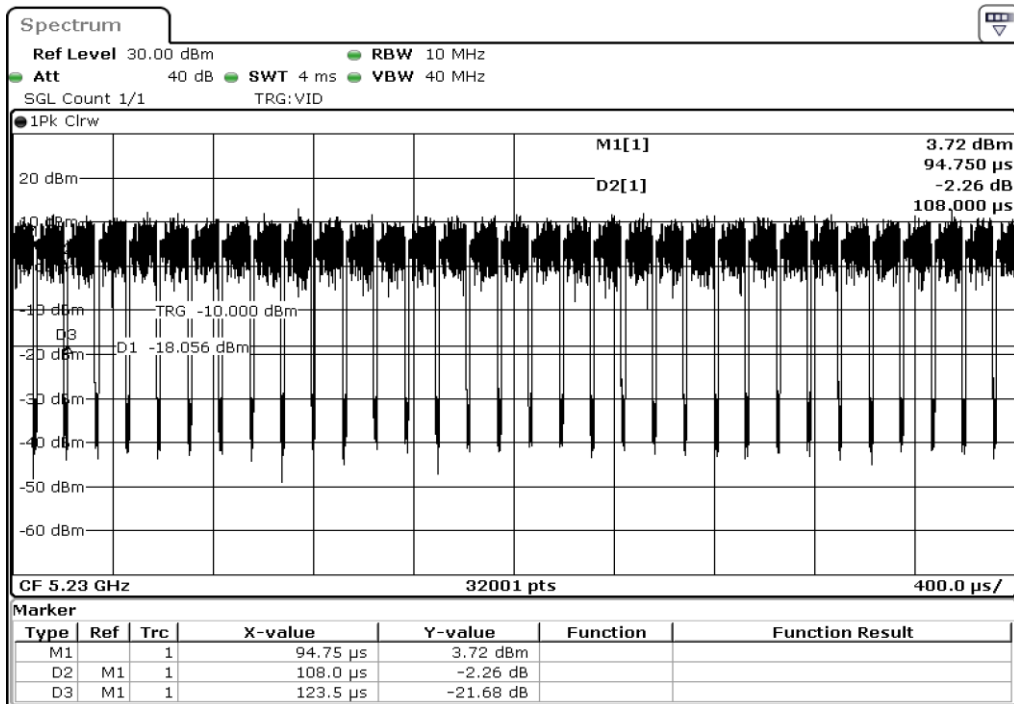

1 Duty Cycle

2 Duty Cycle

3	Duty Cycle
---	------------

4	Duty Cycle
---	------------

5	Duty Cycle
---	------------

6	Duty Cycle
---	------------

7 Duty Cycle

8 Duty Cycle

Test Band				WLAN_5GHz			
Antenna				Ant 1			
Test Parameters for Channel Bandwidths							
Test Item	No.	Mode	Rate	Bandwidth	RU Tone	RB index	Verdict
	1	302.11 ac(VHT80)	MCS0	80 MHz	-	-	Pass
	2	302.11 ac(VHT80)	MCS1	80 MHz	-	-	Pass
	3	302.11 ac(VHT80)	MCS2	80 MHz	-	-	Pass
	4	302.11 ac(VHT80)	MCS3	80 MHz	-	-	Pass
Duty Cycle	5	302.11 ac(VHT80)	MCS4	80 MHz	-	-	Pass
	6	302.11 ac(VHT80)	MCS5	80 MHz	-	-	Pass
	7	302.11 ac(VHT80)	MCS6	80 MHz	-	-	Pass
	8	302.11 ac(VHT80)	MCS7	80 MHz	-	-	Pass
	9	302.11 ac(VHT80)	MCS8	80 MHz	-	-	Pass
Duty Cycle	10	302.11 ac(VHT80)	MCS9	80 MHz	-	-	Pass