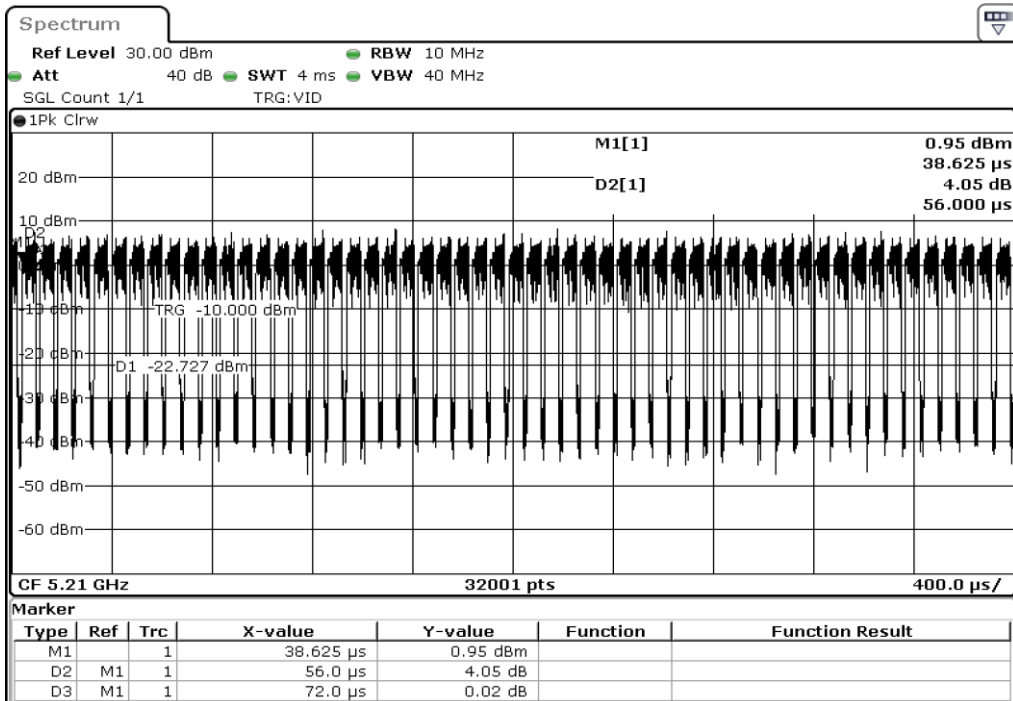

9   Duty Cycle