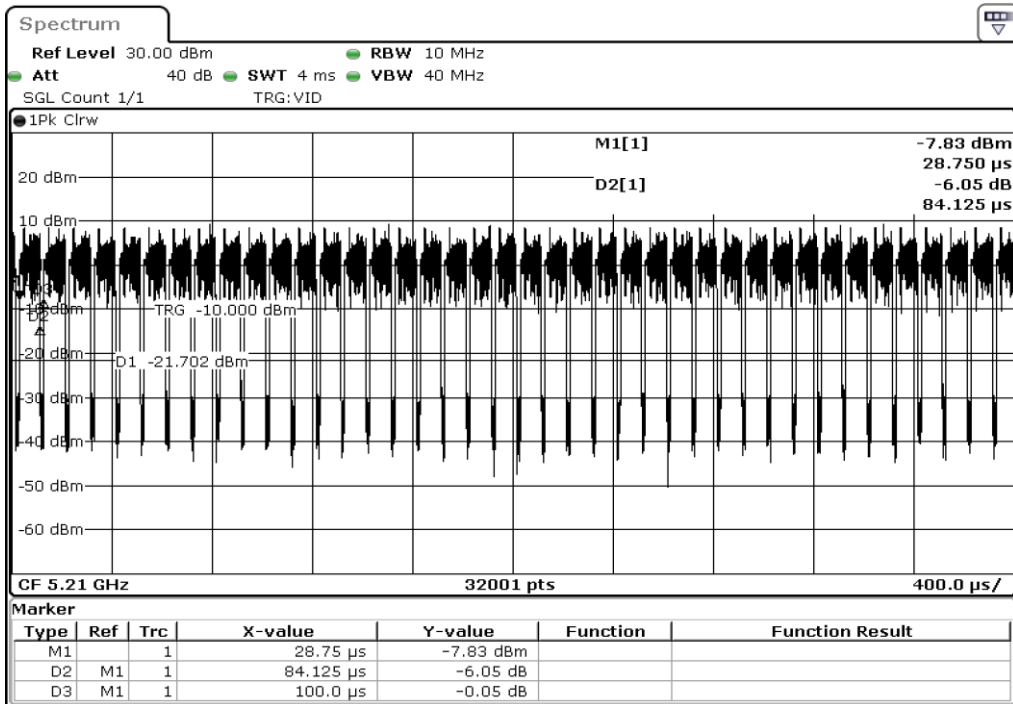

3   Duty Cycle