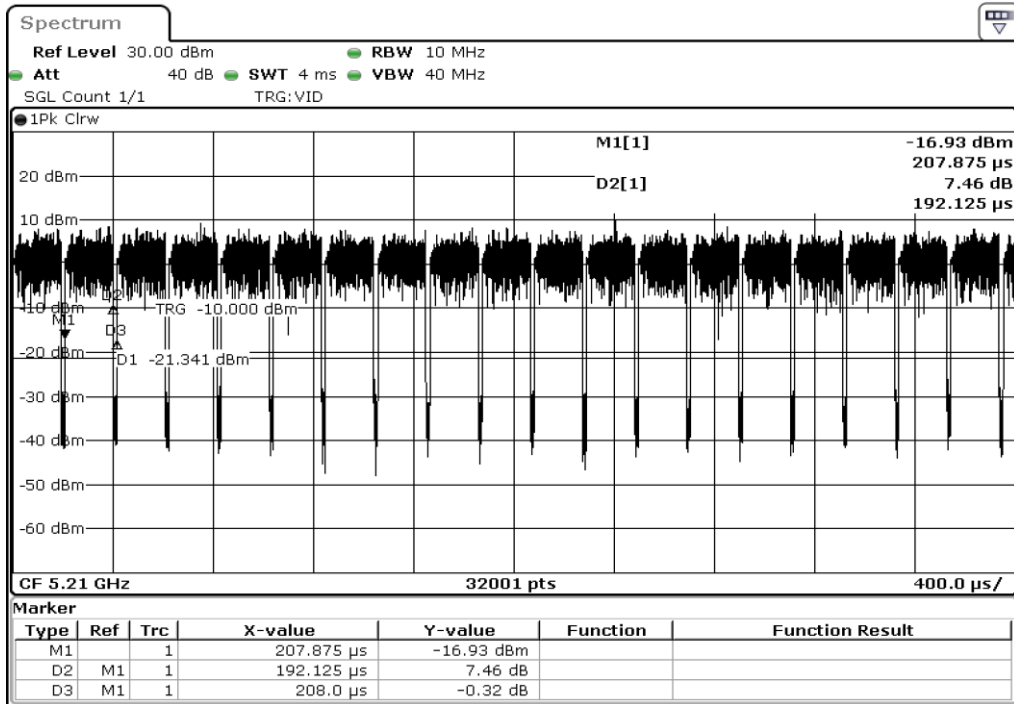

Test Band				WLAN_5GHz			
Antenna				Ant 1			
Test Parameters for Channel Bandwidths							
Test Item	No.	Mode	Rate	Bandwidth	RU Tone	RB index	Verdict
	1	302.11 ac(VHT80)	MCS0	80 MHz	-	-	Pass
	2	302.11 ac(VHT80)	MCS1	80 MHz	-	-	Pass
	3	302.11 ac(VHT80)	MCS2	80 MHz	-	-	Pass
	4	302.11 ac(VHT80)	MCS3	80 MHz	-	-	Pass
Duty Cycle	5	302.11 ac(VHT80)	MCS4	80 MHz	-	-	Pass
	6	302.11 ac(VHT80)	MCS5	80 MHz	-	-	Pass
	7	302.11 ac(VHT80)	MCS6	80 MHz	-	-	Pass
	8	302.11 ac(VHT80)	MCS7	80 MHz	-	-	Pass
	9	302.11 ac(VHT80)	MCS8	80 MHz	-	-	Pass
Duty Cycle	10	302.11 ac(VHT80)	MCS9	80 MHz	-	-	Pass