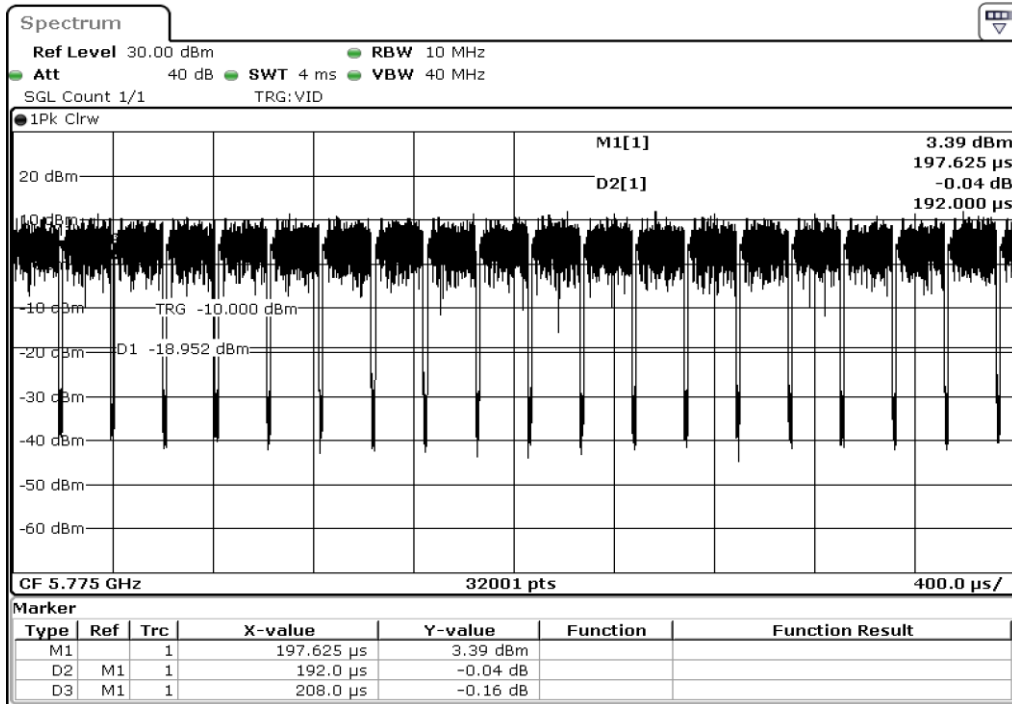

1 Duty Cycle

2 Duty Cycle

3	Duty Cycle
---	------------

4	Duty Cycle
---	------------

7 Duty Cycle

8 Duty Cycle

Test Band				WLAN_5GHz			
Antenna				Ant 1			
Test Parameters for Channel Bandwidths							
Test Item	No.	Mode	Rate	Bandwidth	RU Tone	RB index	Verdict
Duty Cycle	1	802.11 ac(VHT80)	MCS0	80 MHz	-	-	Pass
	2	802.11 ac(VHT80)	MCS1	80 MHz	-	-	Pass
	3	802.11 ac(VHT80)	MCS2	80 MHz	-	-	Pass
	4	802.11 ac(VHT80)	MCS3	80 MHz	-	-	Pass
	5	802.11 ac(VHT80)	MCS4	80 MHz	-	-	Pass
	6	802.11 ac(VHT80)	MCS5	80 MHz	-	-	Pass
	7	802.11 ac(VHT80)	MCS6	80 MHz	-	-	Pass
	8	802.11 ac(VHT80)	MCS7	80 MHz	-	-	Pass
	9	802.11 ac(VHT80)	MCS8	80 MHz	-	-	Pass
Duty Cycle	10	802.11 ac(VHT80)	MCS9	80 MHz	-	-	Pass

1 Duty Cycle

2 Duty Cycle

3	Duty Cycle
---	------------

4	Duty Cycle
---	------------

5 Duty Cycle

6 Duty Cycle

7 Duty Cycle

8 Duty Cycle