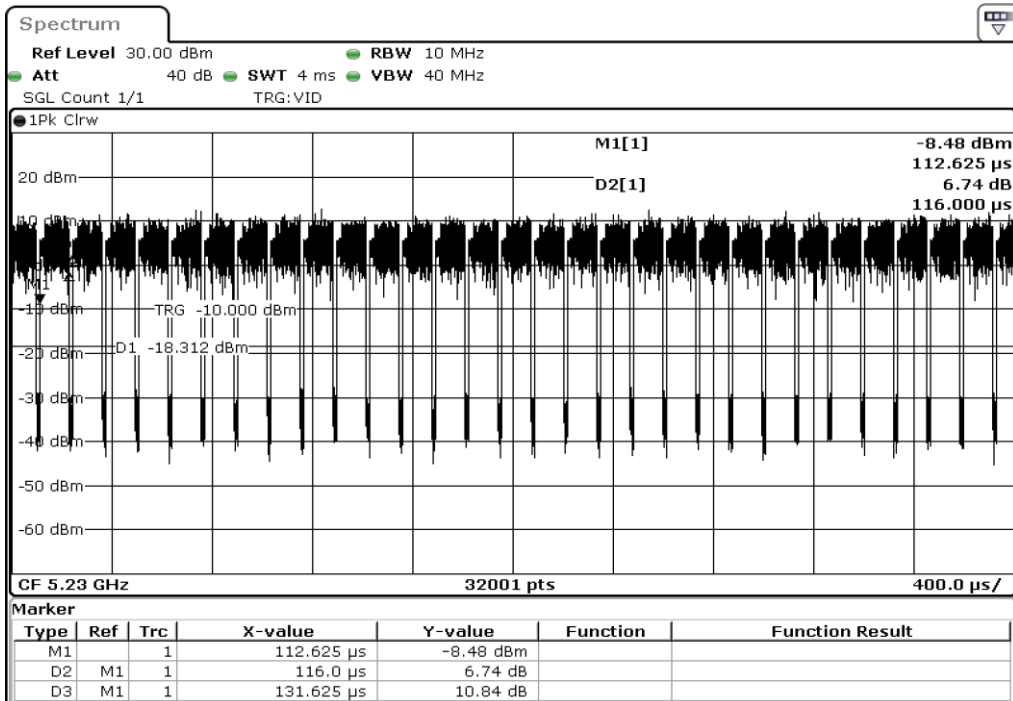

5	Duty Cycle