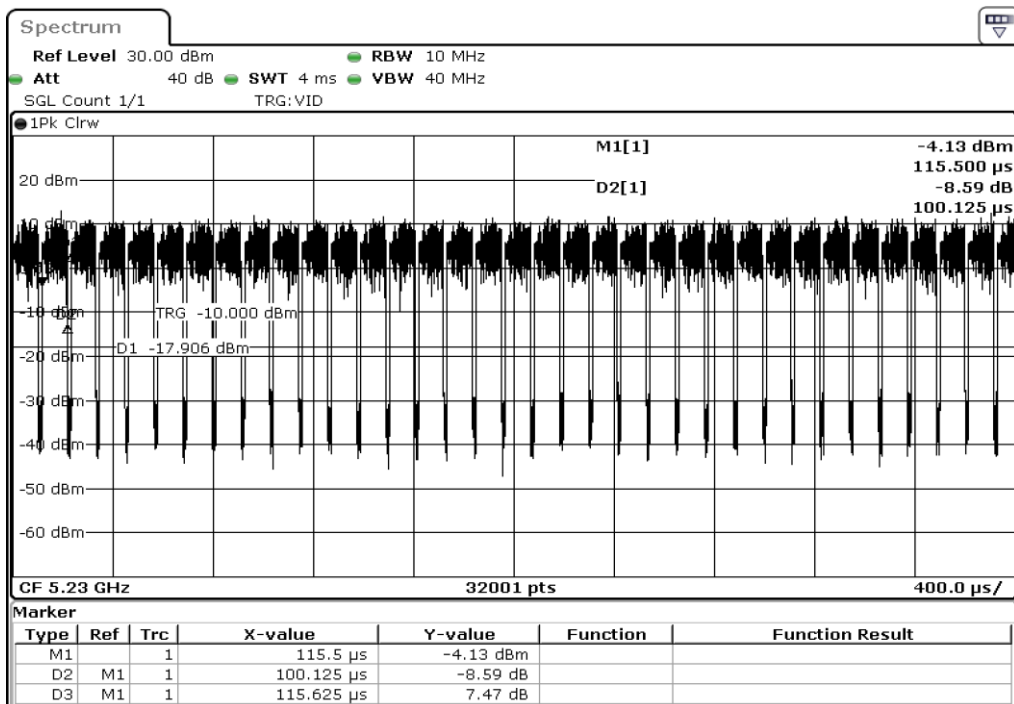

7   Duty Cycle