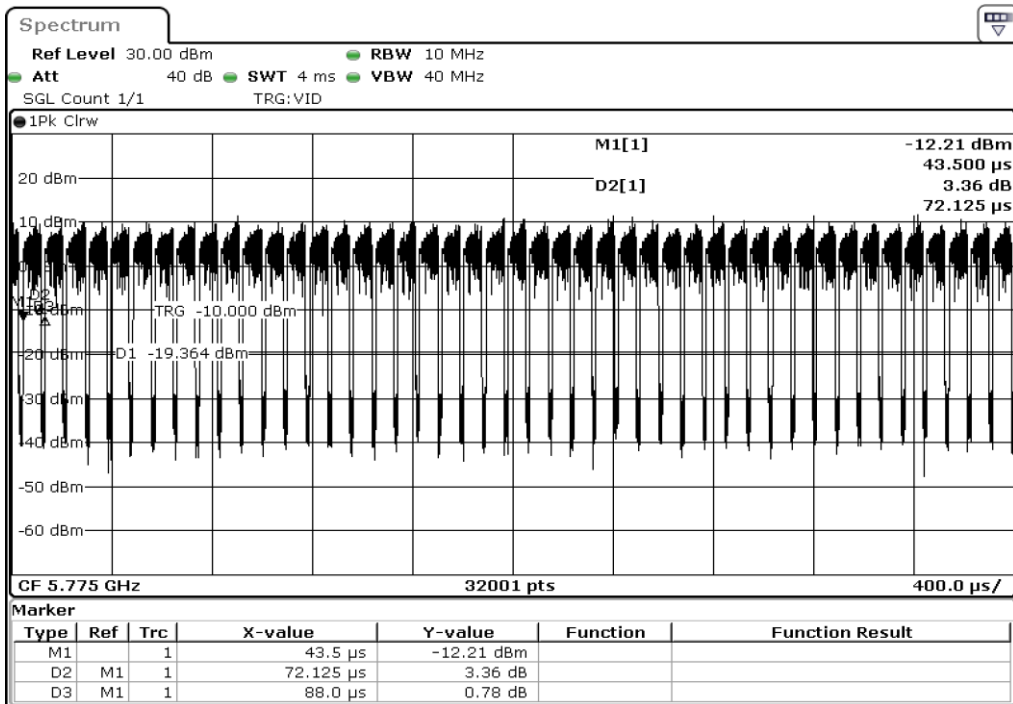

1 Duty Cycle

2 Duty Cycle

3	Duty Cycle
---	------------

4	Duty Cycle
---	------------

7 Duty Cycle

8 Duty Cycle

Test Band				WLAN_5GHz			
Antenna				Ant 1			
Test Parameters for Channel Bandwidths							
Test Item	No.	Mode	Rate	Bandwidth	RU Tone	RB index	Verdict
Duty Cycle	1	802.11 ac(VHT80)	MCS0	80 MHz	-	-	Pass
	2	802.11 ac(VHT80)	MCS1	80 MHz	-	-	Pass
	3	802.11 ac(VHT80)	MCS2	80 MHz	-	-	Pass
	4	802.11 ac(VHT80)	MCS3	80 MHz	-	-	Pass
	5	802.11 ac(VHT80)	MCS4	80 MHz	-	-	Pass
	6	802.11 ac(VHT80)	MCS5	80 MHz	-	-	Pass
	7	802.11 ac(VHT80)	MCS6	80 MHz	-	-	Pass
	8	802.11 ac(VHT80)	MCS7	80 MHz	-	-	Pass
	9	802.11 ac(VHT80)	MCS8	80 MHz	-	-	Pass
Duty Cycle	10	802.11 ac(VHT80)	MCS9	80 MHz	-	-	Pass

1 Duty Cycle

2 Duty Cycle

3	Duty Cycle
---	------------

4	Duty Cycle
---	------------

5 Duty Cycle

6 Duty Cycle

7 Duty Cycle

8 Duty Cycle