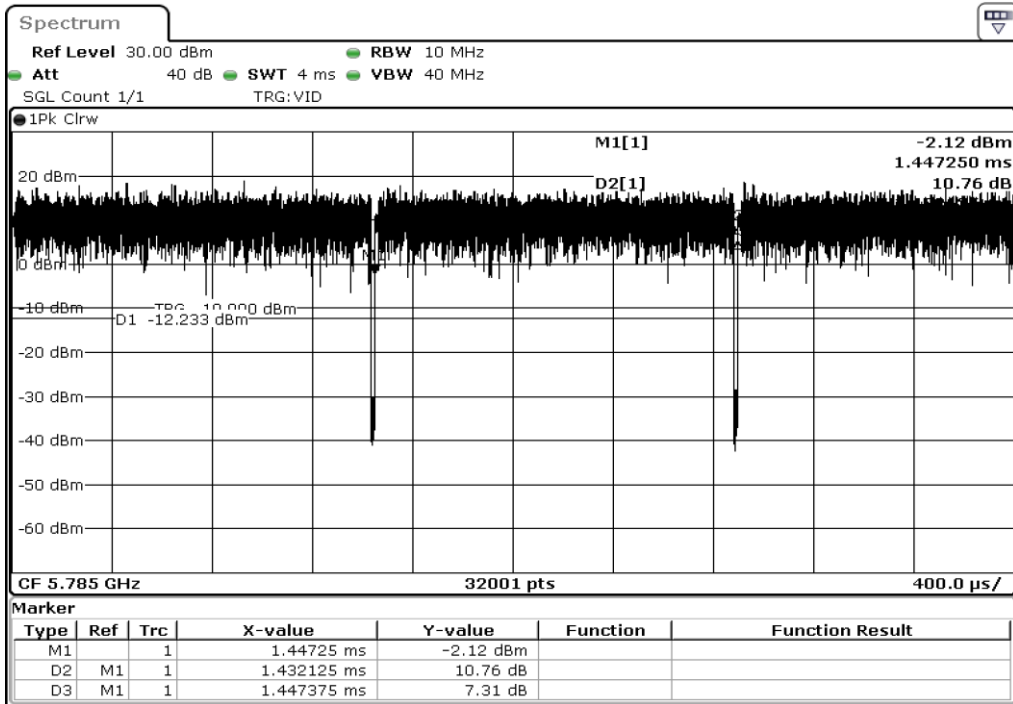

1   Duty Cycle