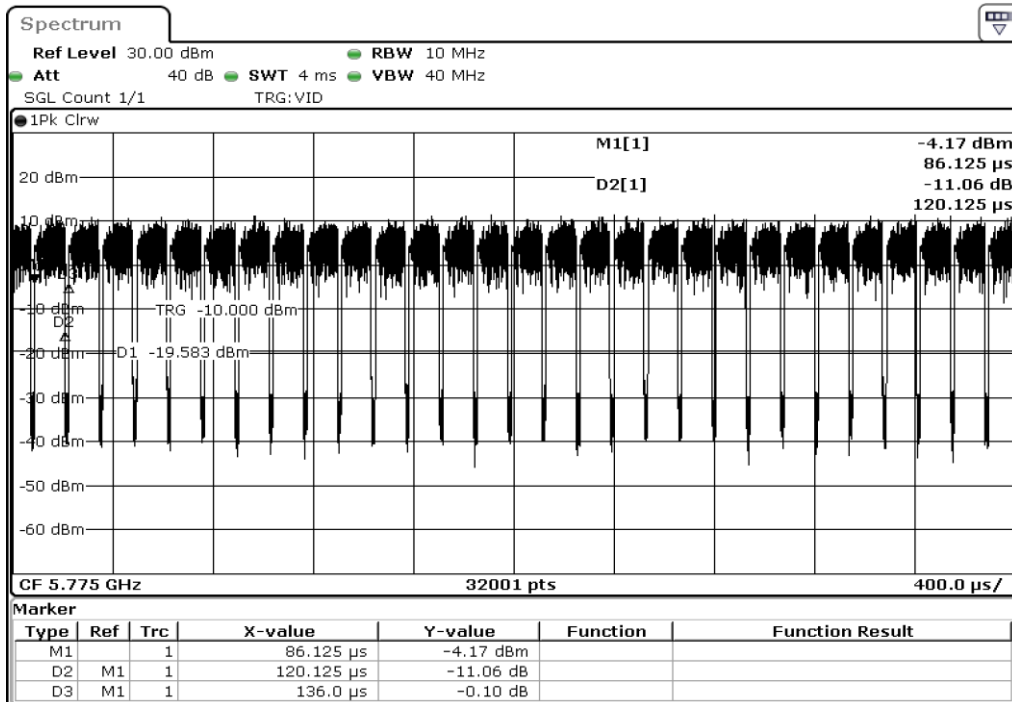

1 Duty Cycle

2 Duty Cycle

3	Duty Cycle
---	------------

4	Duty Cycle
---	------------

7 Duty Cycle

8 Duty Cycle

Test Band				WLAN_5GHz			
Antenna				Ant 1			
Test Parameters for Channel Bandwidths							
Test Item	No.	Mode	Rate	Bandwidth	RU Tone	RB index	Verdict
Duty Cycle	1	802.11 ac(VHT80)	MCS0	80 MHz	-	-	Pass
	2	802.11 ac(VHT80)	MCS1	80 MHz	-	-	Pass
	3	802.11 ac(VHT80)	MCS2	80 MHz	-	-	Pass
	4	802.11 ac(VHT80)	MCS3	80 MHz	-	-	Pass
	5	802.11 ac(VHT80)	MCS4	80 MHz	-	-	Pass
	6	802.11 ac(VHT80)	MCS5	80 MHz	-	-	Pass
	7	802.11 ac(VHT80)	MCS6	80 MHz	-	-	Pass
	8	802.11 ac(VHT80)	MCS7	80 MHz	-	-	Pass
	9	802.11 ac(VHT80)	MCS8	80 MHz	-	-	Pass
Duty Cycle	10	802.11 ac(VHT80)	MCS9	80 MHz	-	-	Pass

1 Duty Cycle

2 Duty Cycle

3	Duty Cycle
---	------------

4	Duty Cycle
---	------------

5 Duty Cycle

6 Duty Cycle

7 Duty Cycle

8 Duty Cycle