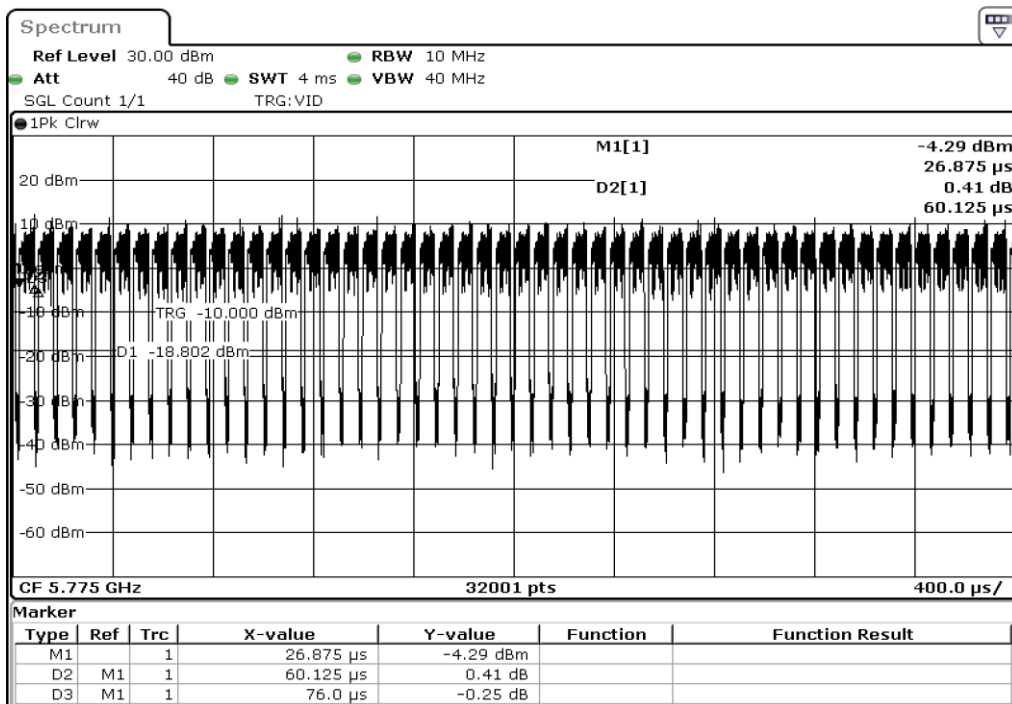

1 Duty Cycle

2 Duty Cycle

3	Duty Cycle
---	------------

4	Duty Cycle
---	------------

7 Duty Cycle

8 Duty Cycle

Test Band				WLAN_5GHz			
Antenna				Ant 1			
Test Parameters for Channel Bandwidths							
Test Item	No.	Mode	Rate	Bandwidth	RU Tone	RB index	Verdict
Duty Cycle	1	802.11 ac(VHT80)	MCS0	80 MHz	-	-	Pass
	2	802.11 ac(VHT80)	MCS1	80 MHz	-	-	Pass
	3	802.11 ac(VHT80)	MCS2	80 MHz	-	-	Pass
	4	802.11 ac(VHT80)	MCS3	80 MHz	-	-	Pass
	5	802.11 ac(VHT80)	MCS4	80 MHz	-	-	Pass
	6	802.11 ac(VHT80)	MCS5	80 MHz	-	-	Pass
	7	802.11 ac(VHT80)	MCS6	80 MHz	-	-	Pass
	8	802.11 ac(VHT80)	MCS7	80 MHz	-	-	Pass
	9	802.11 ac(VHT80)	MCS8	80 MHz	-	-	Pass
Duty Cycle	10	802.11 ac(VHT80)	MCS9	80 MHz	-	-	Pass

1 Duty Cycle

2 Duty Cycle

3	Duty Cycle
---	------------

4	Duty Cycle
---	------------

5 Duty Cycle

6 Duty Cycle

7 Duty Cycle

8 Duty Cycle