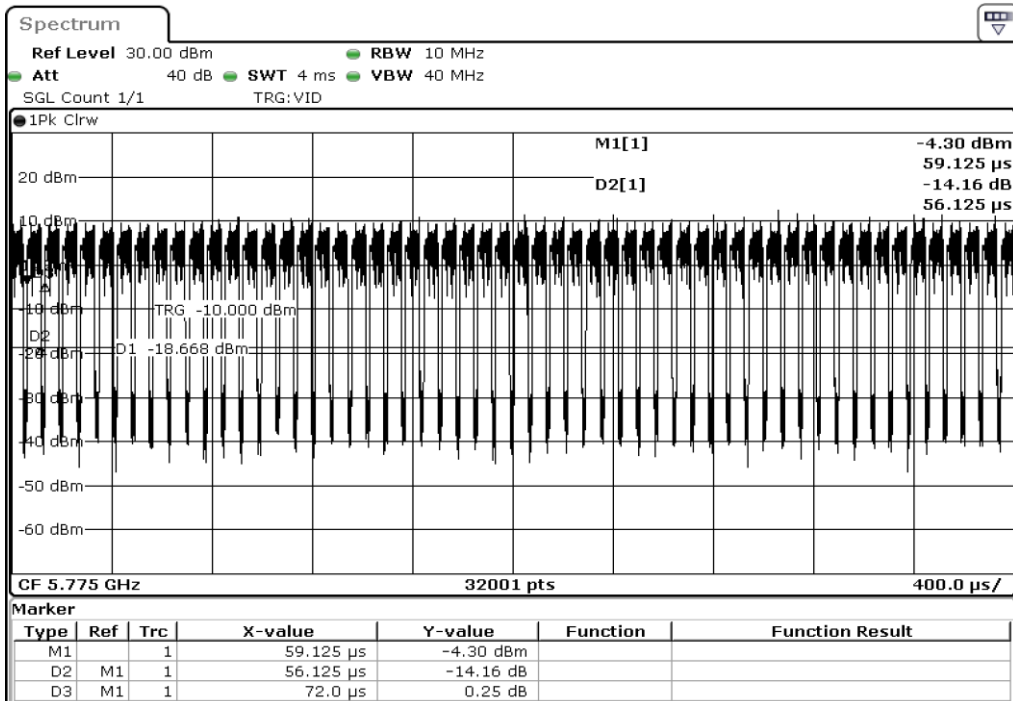

9   Duty Cycle