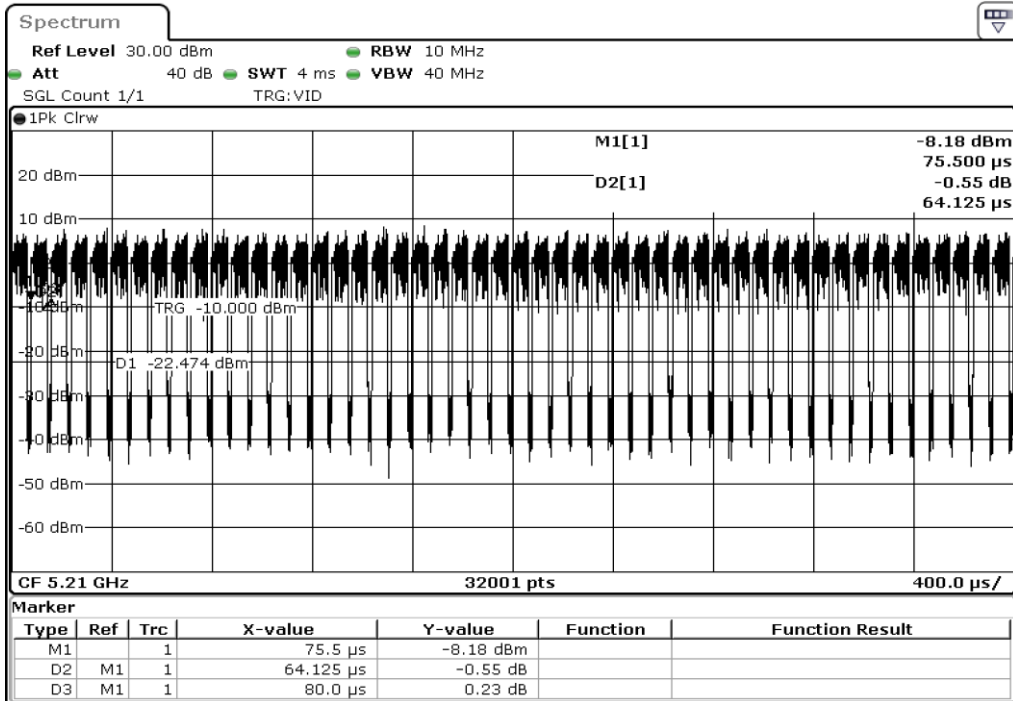

7   Duty Cycle