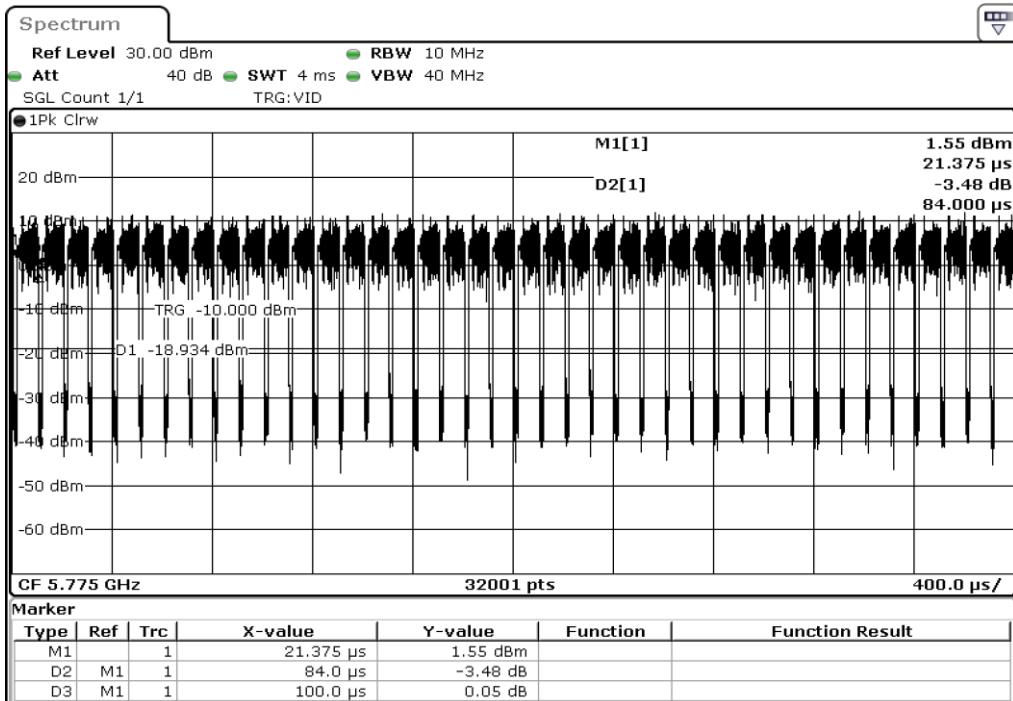

1 Duty Cycle

2 Duty Cycle

3	Duty Cycle
---	------------

4	Duty Cycle
---	------------

7 Duty Cycle

8 Duty Cycle

Test Band				WLAN_5GHz			
Antenna				Ant 1			
Test Parameters for Channel Bandwidths							
Test Item	No.	Mode	Rate	Bandwidth	RU Tone	RB index	Verdict
Duty Cycle	1	802.11 ac(VHT80)	MCS0	80 MHz	-	-	Pass
	2	802.11 ac(VHT80)	MCS1	80 MHz	-	-	Pass
	3	802.11 ac(VHT80)	MCS2	80 MHz	-	-	Pass
	4	802.11 ac(VHT80)	MCS3	80 MHz	-	-	Pass
	5	802.11 ac(VHT80)	MCS4	80 MHz	-	-	Pass
	6	802.11 ac(VHT80)	MCS5	80 MHz	-	-	Pass
	7	802.11 ac(VHT80)	MCS6	80 MHz	-	-	Pass
	8	802.11 ac(VHT80)	MCS7	80 MHz	-	-	Pass
	9	802.11 ac(VHT80)	MCS8	80 MHz	-	-	Pass
Duty Cycle	10	802.11 ac(VHT80)	MCS9	80 MHz	-	-	Pass

1 Duty Cycle

2 Duty Cycle

3	Duty Cycle
---	------------

4	Duty Cycle
---	------------

5 Duty Cycle

6 Duty Cycle

7 Duty Cycle

8 Duty Cycle