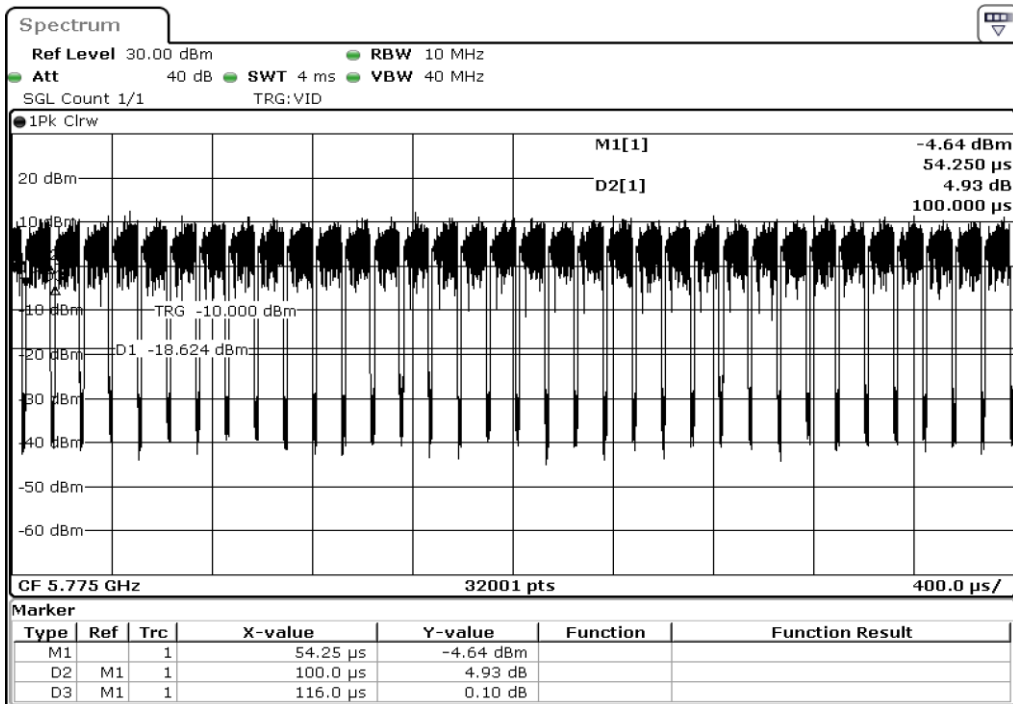

1 Duty Cycle

2 Duty Cycle

3	Duty Cycle
---	------------

4	Duty Cycle
---	------------

7 Duty Cycle

8 Duty Cycle

Test Band				WLAN_5GHz			
Antenna				Ant 1			
Test Parameters for Channel Bandwidths							
Test Item	No.	Mode	Rate	Bandwidth	RU Tone	RB index	Verdict
Duty Cycle	1	802.11 ac(VHT80)	MCS0	80 MHz	-	-	Pass
	2	802.11 ac(VHT80)	MCS1	80 MHz	-	-	Pass
	3	802.11 ac(VHT80)	MCS2	80 MHz	-	-	Pass
	4	802.11 ac(VHT80)	MCS3	80 MHz	-	-	Pass
	5	802.11 ac(VHT80)	MCS4	80 MHz	-	-	Pass
	6	802.11 ac(VHT80)	MCS5	80 MHz	-	-	Pass
	7	802.11 ac(VHT80)	MCS6	80 MHz	-	-	Pass
	8	802.11 ac(VHT80)	MCS7	80 MHz	-	-	Pass
	9	802.11 ac(VHT80)	MCS8	80 MHz	-	-	Pass
Duty Cycle	10	802.11 ac(VHT80)	MCS9	80 MHz	-	-	Pass

1 Duty Cycle

2 Duty Cycle

3	Duty Cycle
---	------------

4	Duty Cycle
---	------------

5 Duty Cycle

6 Duty Cycle

7 Duty Cycle

8 Duty Cycle