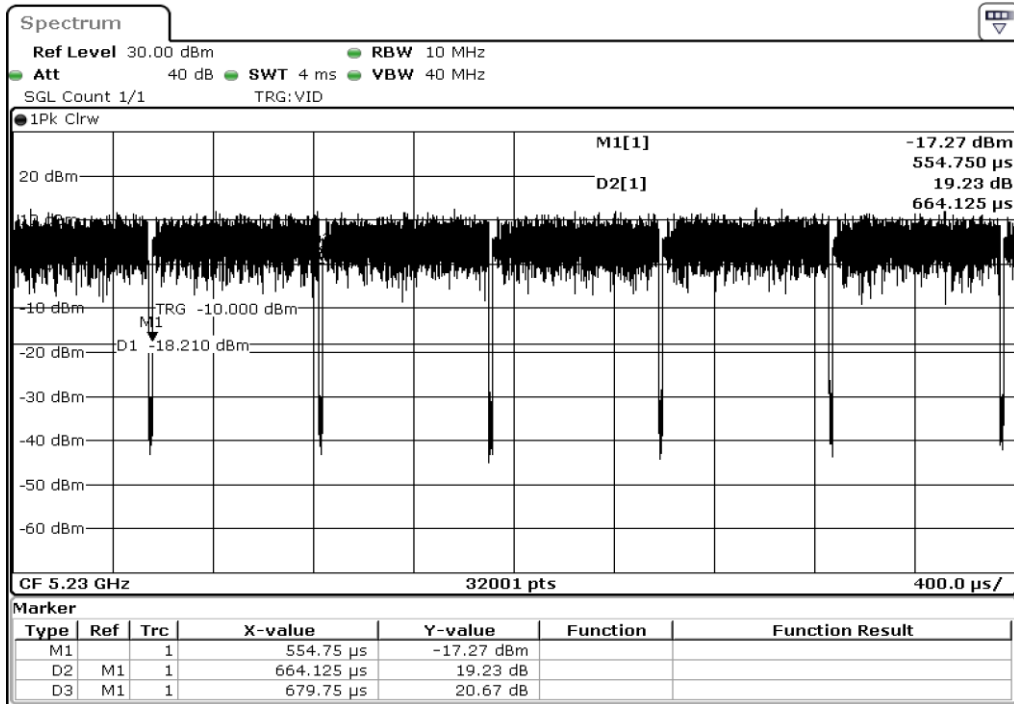

Test Band				WLAN_5GHz			
Antenna				Ant 1			
Test Parameters for Channel Bandwidths							
Test Item	No.	Mode	Rate	Bandwidth	RU Tone	RB index	Verdict
Duty Cycle	1	802.11 n(HT40)	MCS0	40 MHz	-	-	Pass
	2	802.11 n(HT40)	MCS1	40 MHz	-	-	Pass
	3	802.11 n(HT40)	MCS2	40 MHz	-	-	Pass
	4	802.11 n(HT40)	MCS3	40 MHz	-	-	Pass
	5	802.11 n(HT40)	MCS4	40 MHz	-	-	Pass
	6	802.11 n(HT40)	MCS5	40 MHz	-	-	Pass
	7	802.11 n(HT40)	MCS6	40 MHz	-	-	Pass
Duty Cycle	8	802.11 n(HT40)	MCS7	40 MHz	-	-	Pass

Test Band				WLAN_5GHz			
Antenna				Ant 1			
Test Parameters for Channel Bandwidths							
Test Item	No.	Mode	Rate	Bandwidth	RU Tone	RB index	Verdict
	1	302.11 ac(VHT80)	MCS0	80 MHz	-	-	Pass
	2	302.11 ac(VHT80)	MCS1	80 MHz	-	-	Pass
	3	302.11 ac(VHT80)	MCS2	80 MHz	-	-	Pass
	4	302.11 ac(VHT80)	MCS3	80 MHz	-	-	Pass
Duty Cycle	5	302.11 ac(VHT80)	MCS4	80 MHz	-	-	Pass
	6	302.11 ac(VHT80)	MCS5	80 MHz	-	-	Pass
	7	302.11 ac(VHT80)	MCS6	80 MHz	-	-	Pass
	8	302.11 ac(VHT80)	MCS7	80 MHz	-	-	Pass
	9	302.11 ac(VHT80)	MCS8	80 MHz	-	-	Pass
Duty Cycle	10	302.11 ac(VHT80)	MCS9	80 MHz	-	-	Pass