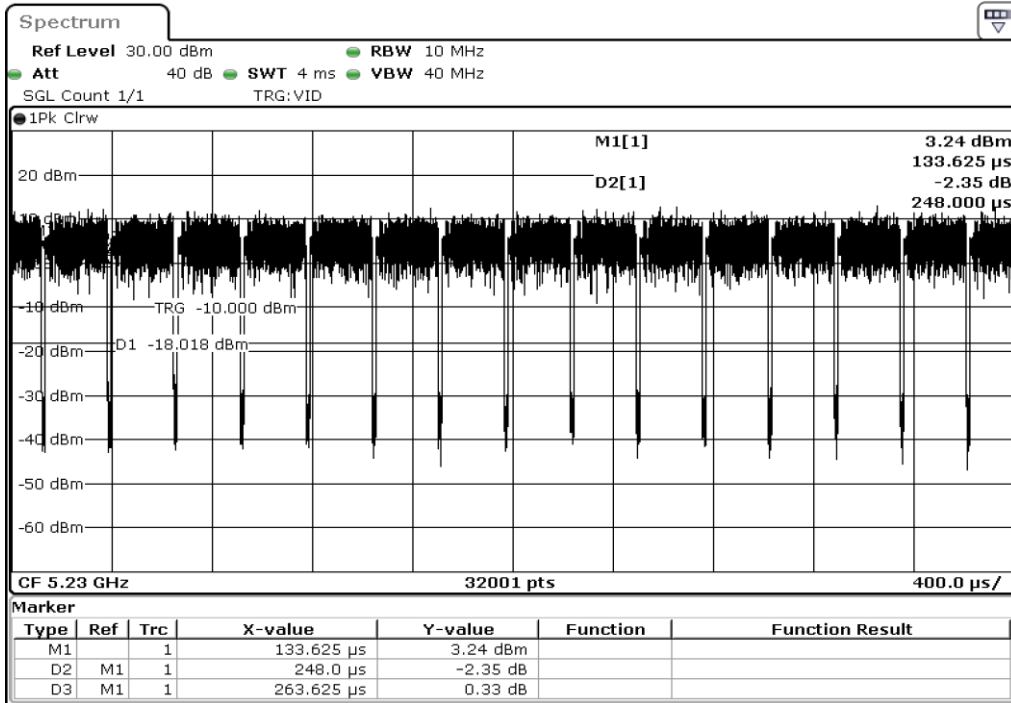

2 Duty Cycle