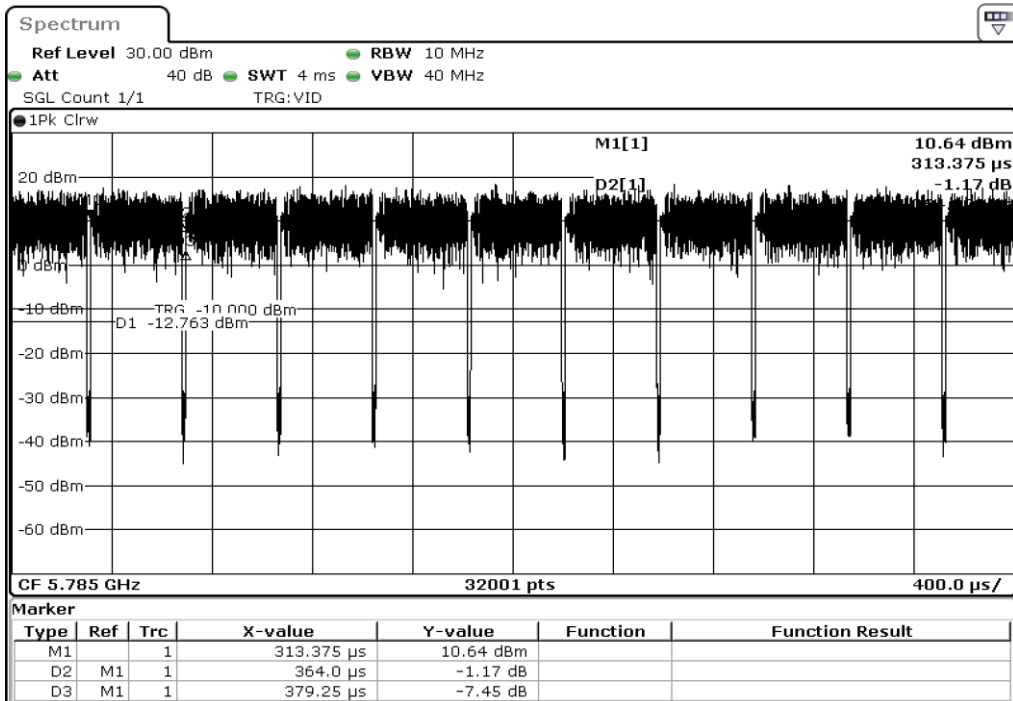

3	Duty Cycle