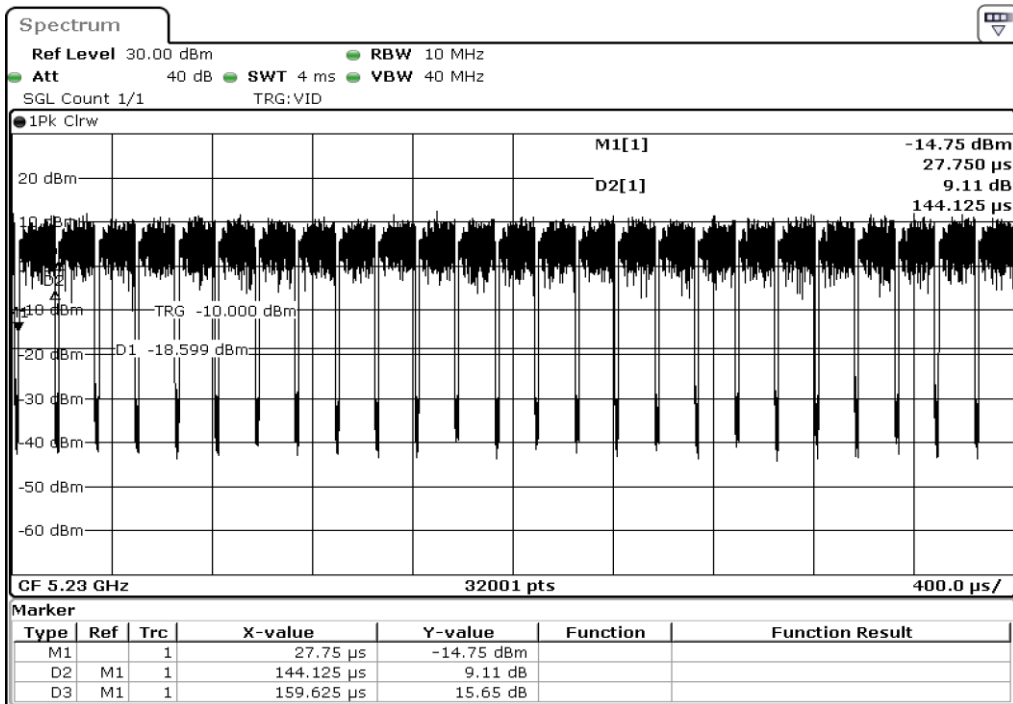

1 Duty Cycle

2 Duty Cycle

3	Duty Cycle
---	------------

4	Duty Cycle
---	------------

5	Duty Cycle
---	------------

6	Duty Cycle
---	------------

7 Duty Cycle

8 Duty Cycle

Test Band				WLAN_5GHz			
Antenna				Ant 1			
Test Parameters for Channel Bandwidths							
Test Item	No.	Mode	Rate	Bandwidth	RU Tone	RB index	Verdict
	1	302.11 ac(VHT80)	MCS0	80 MHz	-	-	Pass
	2	302.11 ac(VHT80)	MCS1	80 MHz	-	-	Pass
	3	302.11 ac(VHT80)	MCS2	80 MHz	-	-	Pass
	4	302.11 ac(VHT80)	MCS3	80 MHz	-	-	Pass
Duty Cycle	5	302.11 ac(VHT80)	MCS4	80 MHz	-	-	Pass
	6	302.11 ac(VHT80)	MCS5	80 MHz	-	-	Pass
	7	302.11 ac(VHT80)	MCS6	80 MHz	-	-	Pass
	8	302.11 ac(VHT80)	MCS7	80 MHz	-	-	Pass
	9	302.11 ac(VHT80)	MCS8	80 MHz	-	-	Pass
Duty Cycle	10	302.11 ac(VHT80)	MCS9	80 MHz	-	-	Pass