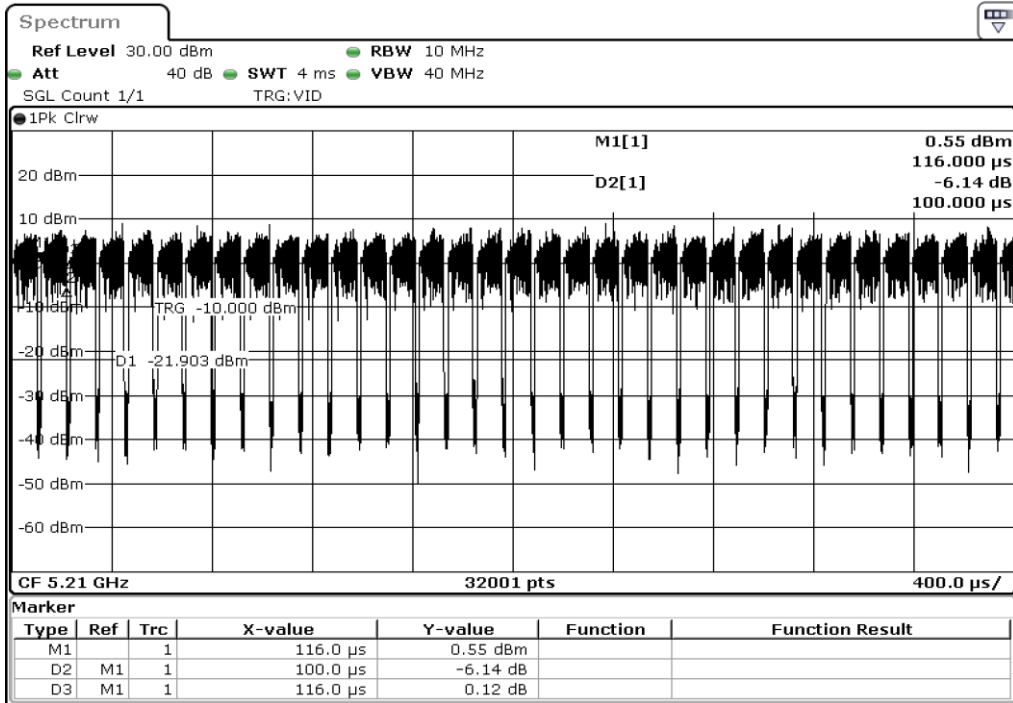

2 Duty Cycle