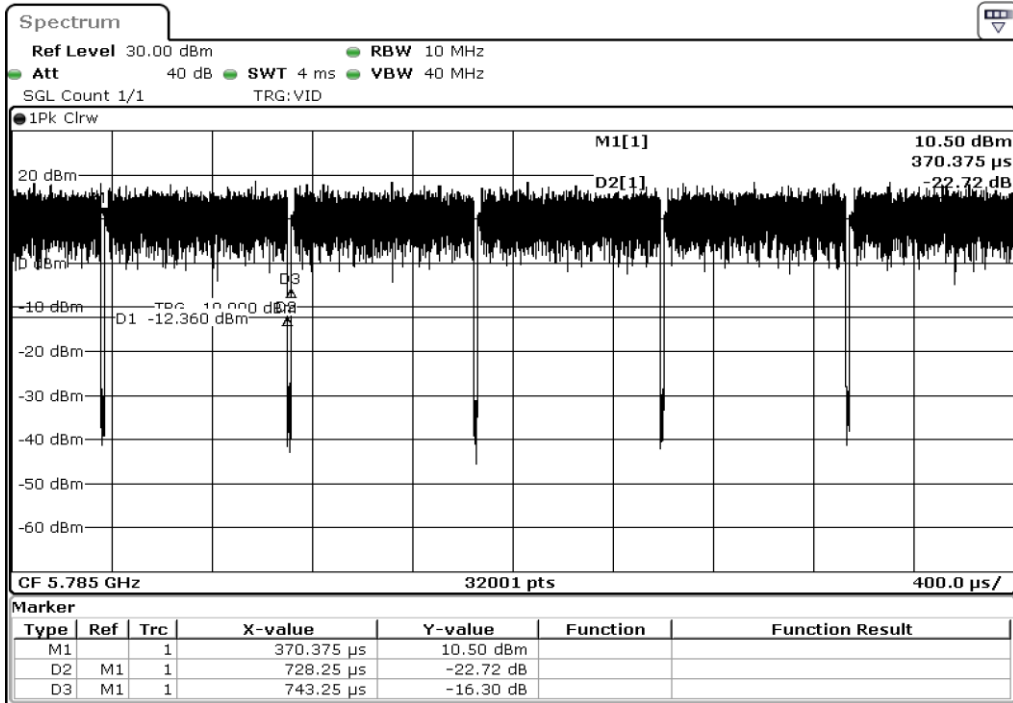

2   Duty Cycle

3	Duty Cycle