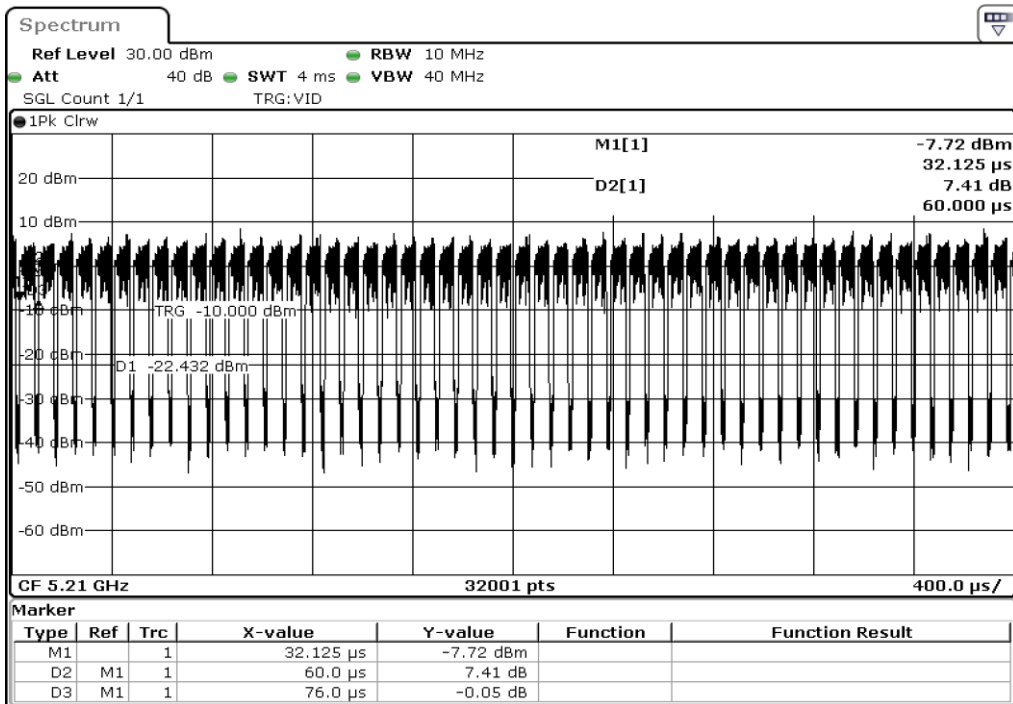

8   Duty Cycle