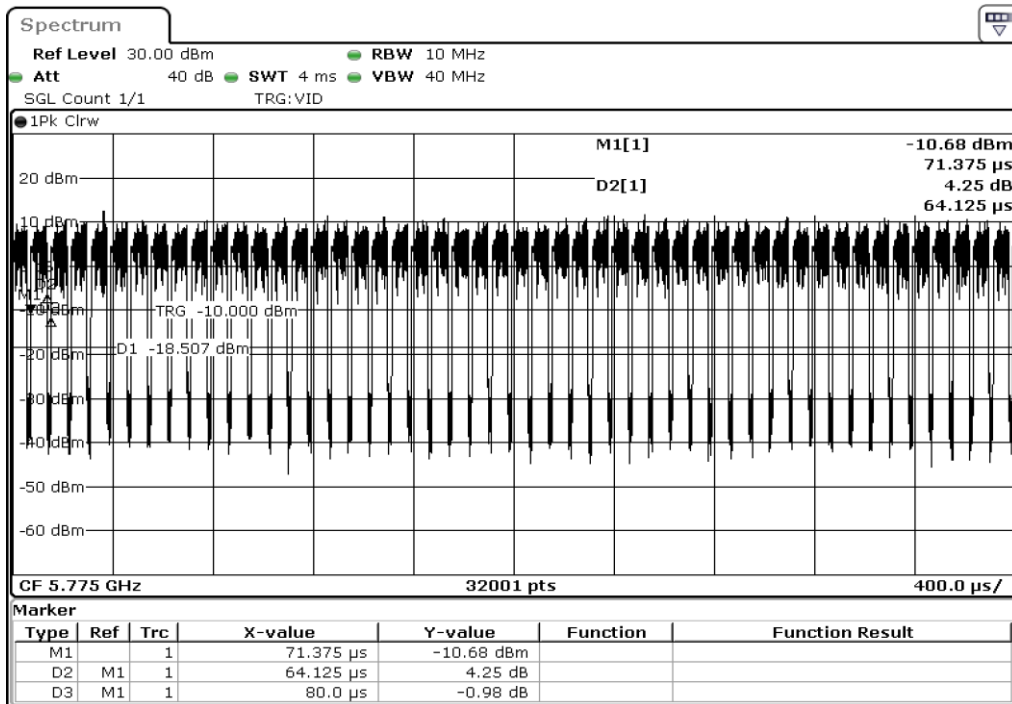

1 Duty Cycle

2 Duty Cycle

3	Duty Cycle
---	------------

4	Duty Cycle
---	------------

7 Duty Cycle

8 Duty Cycle

Test Band				WLAN_5GHz			
Antenna				Ant 1			
Test Parameters for Channel Bandwidths							
Test Item	No.	Mode	Rate	Bandwidth	RU Tone	RB index	Verdict
Duty Cycle	1	802.11 ac(VHT80)	MCS0	80 MHz	-	-	Pass
	2	802.11 ac(VHT80)	MCS1	80 MHz	-	-	Pass
	3	802.11 ac(VHT80)	MCS2	80 MHz	-	-	Pass
	4	802.11 ac(VHT80)	MCS3	80 MHz	-	-	Pass
	5	802.11 ac(VHT80)	MCS4	80 MHz	-	-	Pass
	6	802.11 ac(VHT80)	MCS5	80 MHz	-	-	Pass
	7	802.11 ac(VHT80)	MCS6	80 MHz	-	-	Pass
	8	802.11 ac(VHT80)	MCS7	80 MHz	-	-	Pass
	9	802.11 ac(VHT80)	MCS8	80 MHz	-	-	Pass
Duty Cycle	10	802.11 ac(VHT80)	MCS9	80 MHz	-	-	Pass

1 Duty Cycle

2 Duty Cycle

3	Duty Cycle
---	------------

4	Duty Cycle
---	------------

5 Duty Cycle

6 Duty Cycle

7 Duty Cycle

8 Duty Cycle