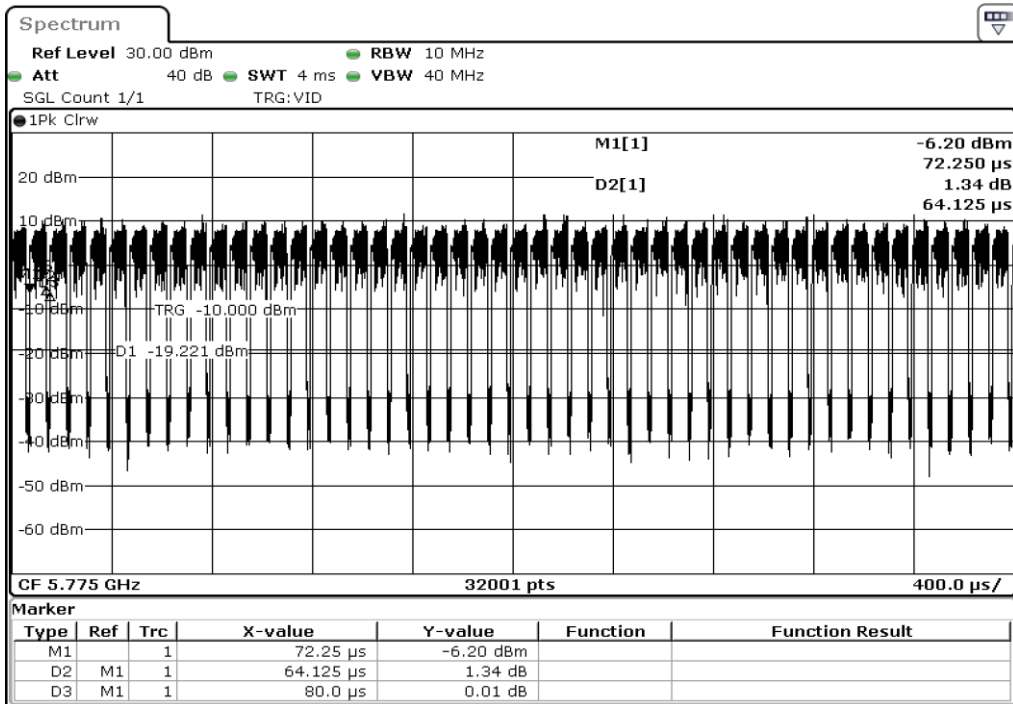

1 Duty Cycle

2 Duty Cycle

3	Duty Cycle
---	------------

4	Duty Cycle
---	------------

7 Duty Cycle

8 Duty Cycle

Test Band				WLAN_5GHz			
Antenna				Ant 1			
Test Parameters for Channel Bandwidths							
Test Item	No.	Mode	Rate	Bandwidth	RU Tone	RB index	Verdict
Duty Cycle	1	802.11 ac(VHT80)	MCS0	80 MHz	-	-	Pass
	2	802.11 ac(VHT80)	MCS1	80 MHz	-	-	Pass
	3	802.11 ac(VHT80)	MCS2	80 MHz	-	-	Pass
	4	802.11 ac(VHT80)	MCS3	80 MHz	-	-	Pass
	5	802.11 ac(VHT80)	MCS4	80 MHz	-	-	Pass
	6	802.11 ac(VHT80)	MCS5	80 MHz	-	-	Pass
	7	802.11 ac(VHT80)	MCS6	80 MHz	-	-	Pass
	8	802.11 ac(VHT80)	MCS7	80 MHz	-	-	Pass
	9	802.11 ac(VHT80)	MCS8	80 MHz	-	-	Pass
Duty Cycle	10	802.11 ac(VHT80)	MCS9	80 MHz	-	-	Pass

1 Duty Cycle

2 Duty Cycle

3	Duty Cycle
---	------------

4	Duty Cycle
---	------------

5 Duty Cycle

6 Duty Cycle

7 Duty Cycle

8 Duty Cycle