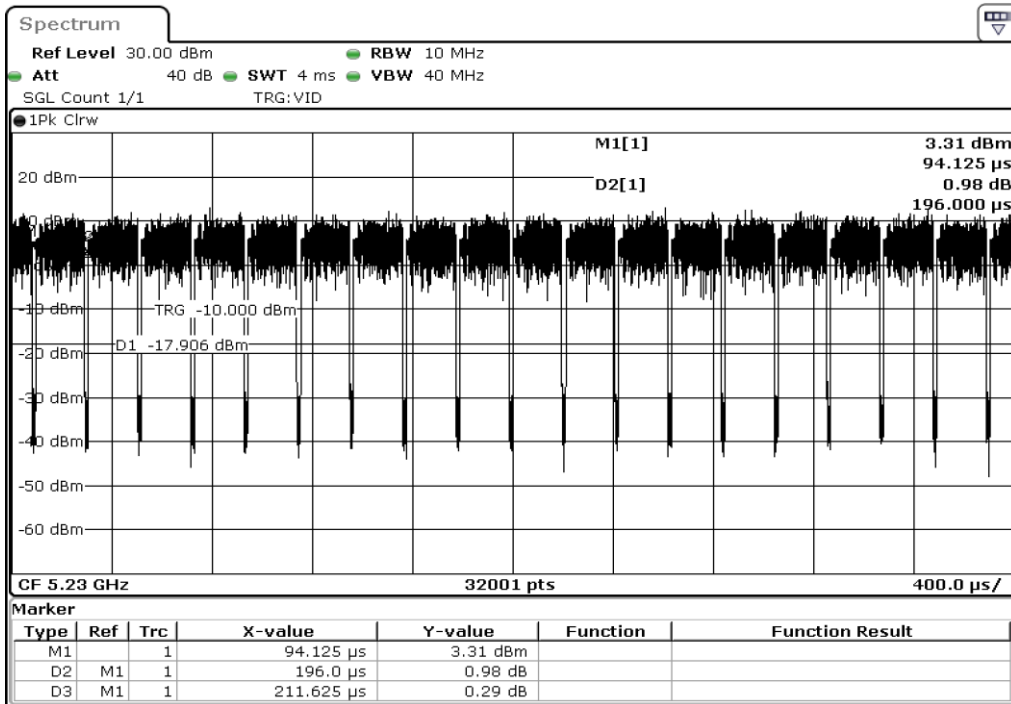

3	Duty Cycle