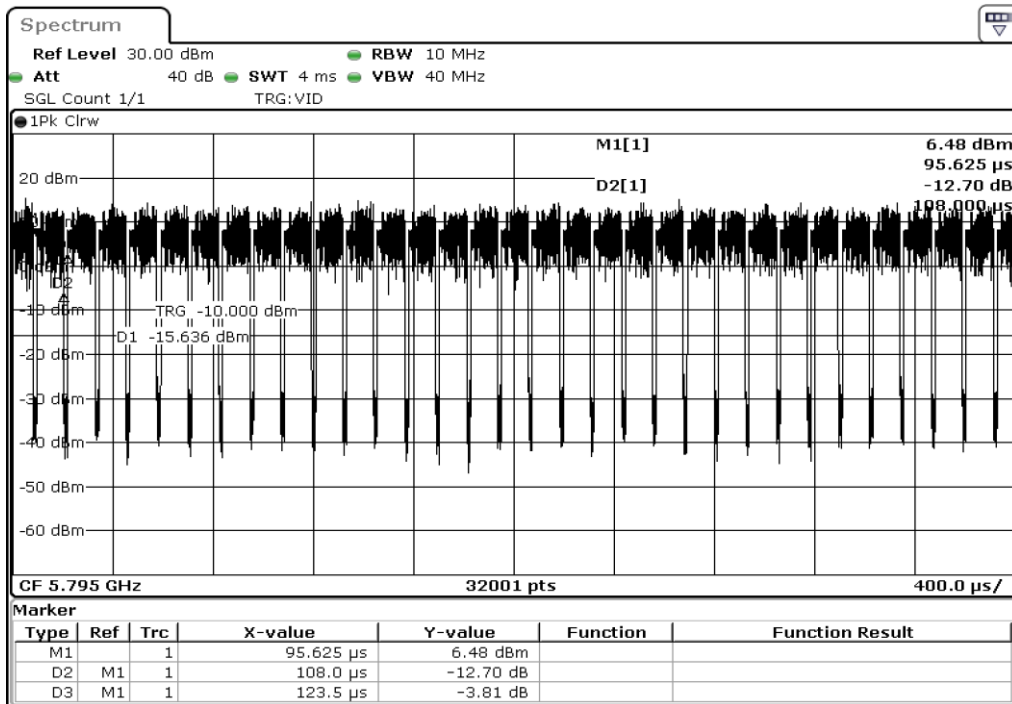

1 Duty Cycle

2 Duty Cycle

3	Duty Cycle
---	------------

4	Duty Cycle
---	------------

7 Duty Cycle

8 Duty Cycle

Test Band				WLAN_5GHz			
Antenna				Ant 1			
Test Parameters for Channel Bandwidths							
Test Item	No.	Mode	Rate	Bandwidth	RU Tone	RB index	Verdict
Duty Cycle	1	802.11 ac(VHT80)	MCS0	80 MHz	-	-	Pass
	2	802.11 ac(VHT80)	MCS1	80 MHz	-	-	Pass
	3	802.11 ac(VHT80)	MCS2	80 MHz	-	-	Pass
	4	802.11 ac(VHT80)	MCS3	80 MHz	-	-	Pass
	5	802.11 ac(VHT80)	MCS4	80 MHz	-	-	Pass
	6	802.11 ac(VHT80)	MCS5	80 MHz	-	-	Pass
	7	802.11 ac(VHT80)	MCS6	80 MHz	-	-	Pass
	8	802.11 ac(VHT80)	MCS7	80 MHz	-	-	Pass
	9	802.11 ac(VHT80)	MCS8	80 MHz	-	-	Pass
Duty Cycle	10	802.11 ac(VHT80)	MCS9	80 MHz	-	-	Pass

1 Duty Cycle

2 Duty Cycle

3	Duty Cycle
---	------------

4	Duty Cycle
---	------------

5 Duty Cycle

6 Duty Cycle

7 Duty Cycle

8 Duty Cycle