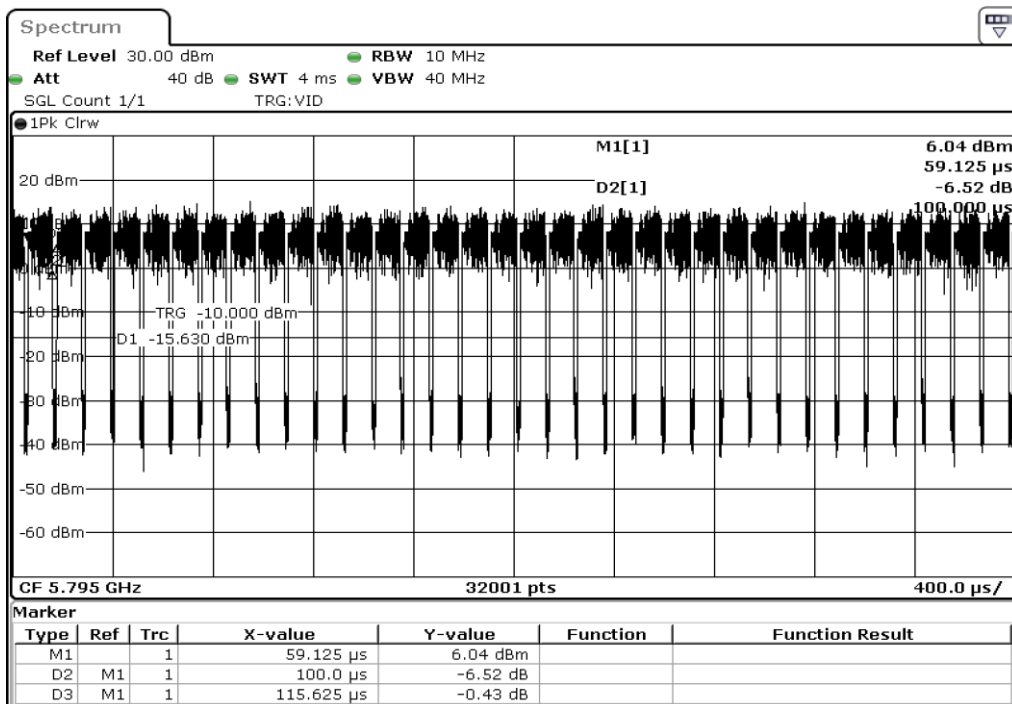

1 Duty Cycle

2 Duty Cycle

3	Duty Cycle
---	------------

4	Duty Cycle
---	------------

7 Duty Cycle

8 Duty Cycle

Test Band				WLAN_5GHz			
Antenna				Ant 1			
Test Parameters for Channel Bandwidths							
Test Item	No.	Mode	Rate	Bandwidth	RU Tone	RB index	Verdict
Duty Cycle	1	802.11 ac(VHT80)	MCS0	80 MHz	-	-	Pass
	2	802.11 ac(VHT80)	MCS1	80 MHz	-	-	Pass
	3	802.11 ac(VHT80)	MCS2	80 MHz	-	-	Pass
	4	802.11 ac(VHT80)	MCS3	80 MHz	-	-	Pass
	5	802.11 ac(VHT80)	MCS4	80 MHz	-	-	Pass
	6	802.11 ac(VHT80)	MCS5	80 MHz	-	-	Pass
	7	802.11 ac(VHT80)	MCS6	80 MHz	-	-	Pass
	8	802.11 ac(VHT80)	MCS7	80 MHz	-	-	Pass
	9	802.11 ac(VHT80)	MCS8	80 MHz	-	-	Pass
Duty Cycle	10	802.11 ac(VHT80)	MCS9	80 MHz	-	-	Pass

1 Duty Cycle

2 Duty Cycle

3	Duty Cycle
---	------------

4	Duty Cycle
---	------------

5 Duty Cycle

6 Duty Cycle

7 Duty Cycle

8 Duty Cycle