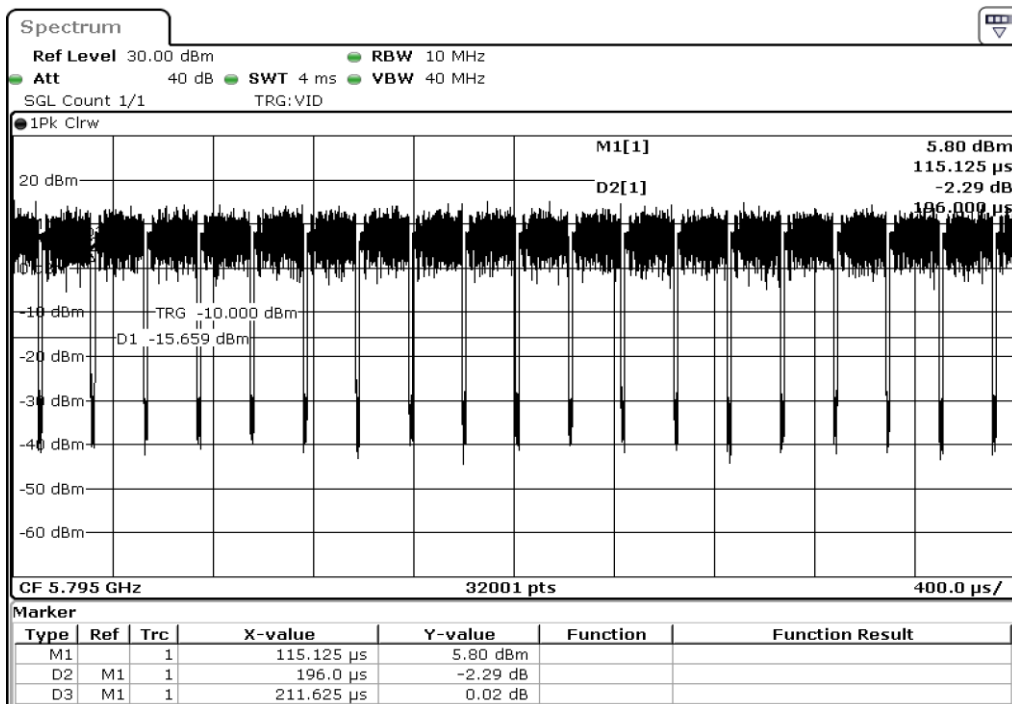

Test Band				WLAN_5GHz			
Antenna				Ant 1			
Test Parameters for Channel Bandwidths							
Test Item	No.	Mode	Rate	Bandwidth	RU Tone	RB index	Verdict
Duty Cycle	1	802.11 n(HT40)	MCS0	40 MHz	-	-	Pass
	2	802.11 n(HT40)	MCS1	40 MHz	-	-	Pass
	3	802.11 n(HT40)	MCS2	40 MHz	-	-	Pass
	4	802.11 n(HT40)	MCS3	40 MHz	-	-	Pass
	5	802.11 n(HT40)	MCS4	40 MHz	-	-	Pass
	6	802.11 n(HT40)	MCS5	40 MHz	-	-	Pass
	7	802.11 n(HT40)	MCS6	40 MHz	-	-	Pass
Duty Cycle	8	802.11 n(HT40)	MCS7	40 MHz	-	-	Pass

1 Duty Cycle

2 Duty Cycle

3	Duty Cycle
---	------------

4	Duty Cycle
---	------------

7 Duty Cycle

8 Duty Cycle

Test Band				WLAN_5GHz			
Antenna				Ant 1			
Test Parameters for Channel Bandwidths							
Test Item	No.	Mode	Rate	Bandwidth	RU Tone	RB index	Verdict
Duty Cycle	1	802.11 ac(VHT80)	MCS0	80 MHz	-	-	Pass
	2	802.11 ac(VHT80)	MCS1	80 MHz	-	-	Pass
	3	802.11 ac(VHT80)	MCS2	80 MHz	-	-	Pass
	4	802.11 ac(VHT80)	MCS3	80 MHz	-	-	Pass
	5	802.11 ac(VHT80)	MCS4	80 MHz	-	-	Pass
	6	802.11 ac(VHT80)	MCS5	80 MHz	-	-	Pass
	7	802.11 ac(VHT80)	MCS6	80 MHz	-	-	Pass
	8	802.11 ac(VHT80)	MCS7	80 MHz	-	-	Pass
	9	802.11 ac(VHT80)	MCS8	80 MHz	-	-	Pass
Duty Cycle	10	802.11 ac(VHT80)	MCS9	80 MHz	-	-	Pass