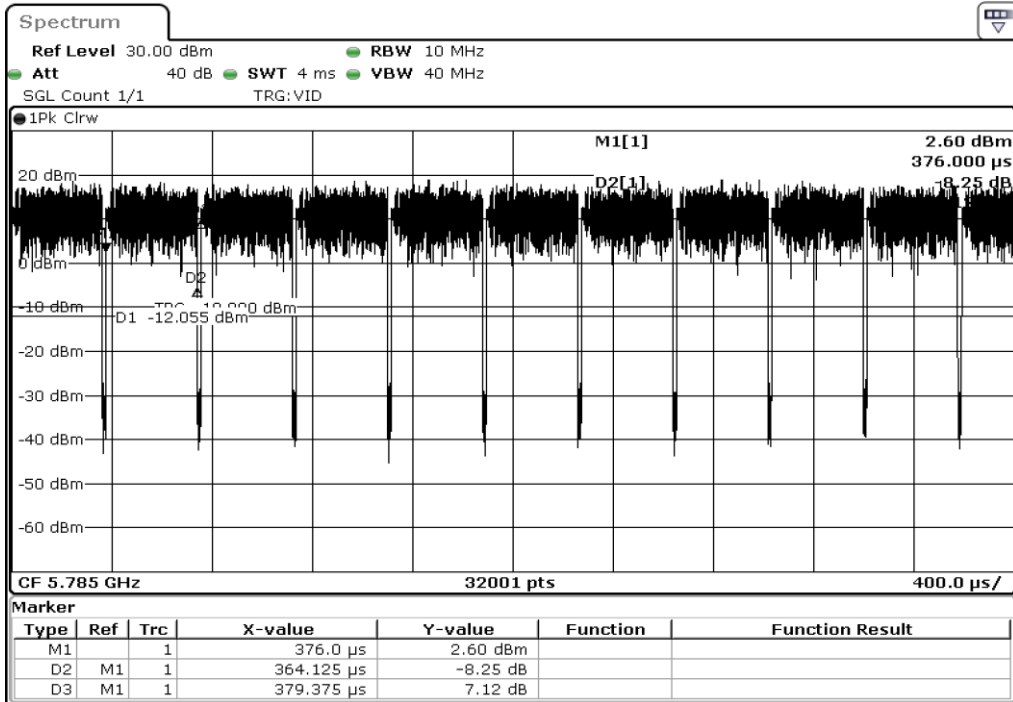

3	Duty Cycle