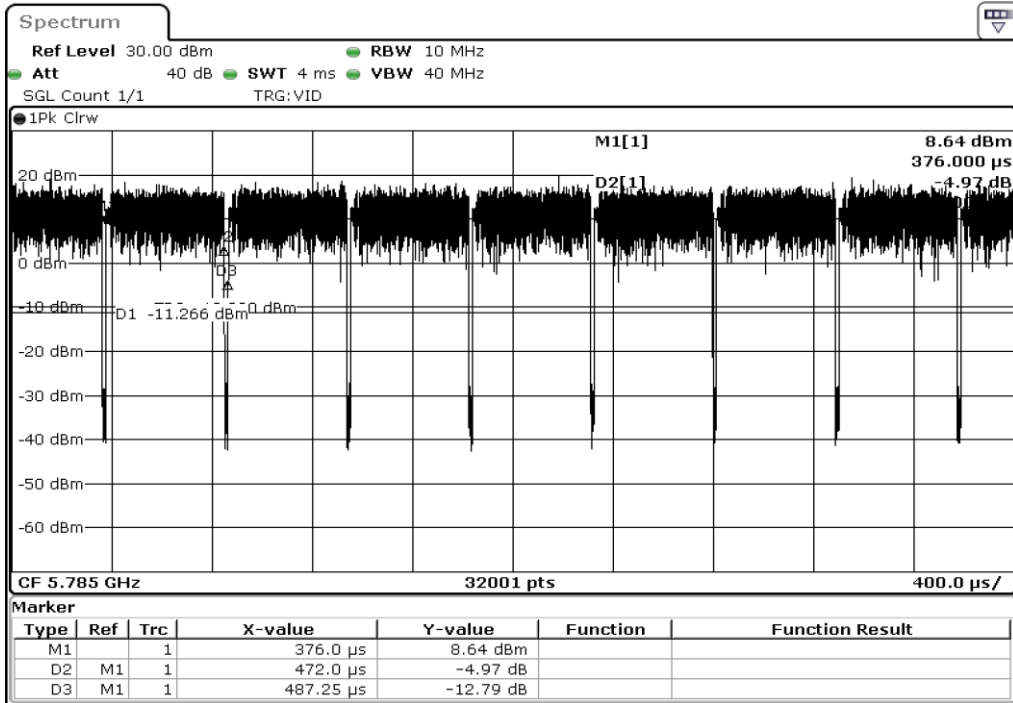

2 Duty Cycle