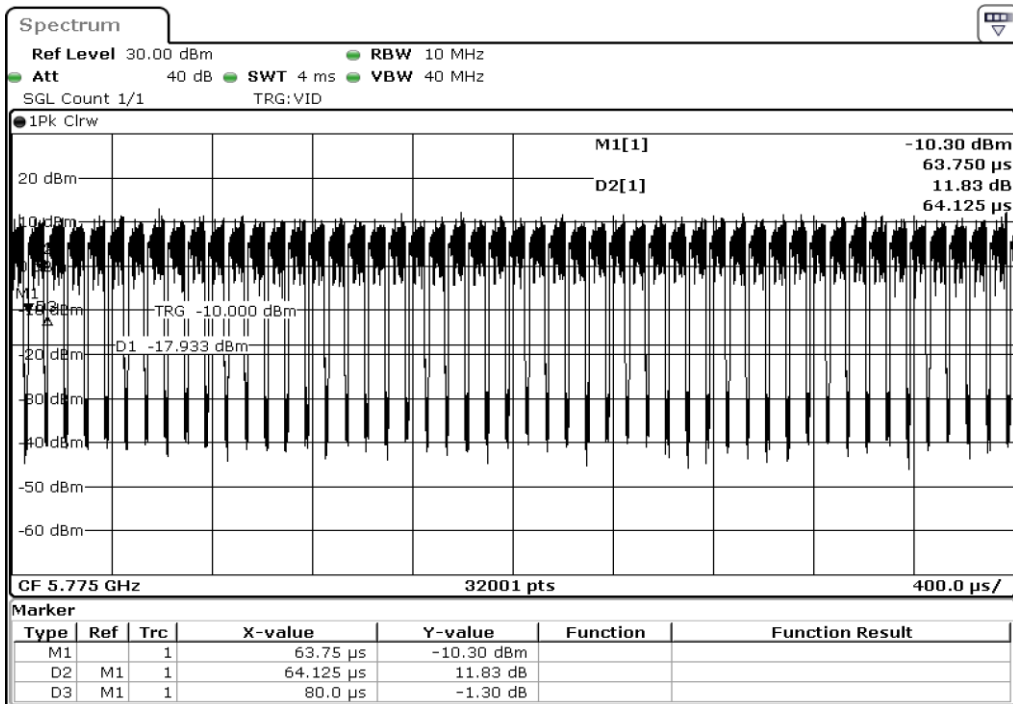

3 Duty Cycle

4 Duty Cycle

5	Duty Cycle
---	------------

6	Duty Cycle
---	------------

7 Duty Cycle

8 Duty Cycle

Test Band				WLAN_5GHz			
Antenna				Ant 0			
Test Parameters for Channel Bandwidths							
Test Item	No.	Mode	Rate	Bandwidth	RU Tone	RB index	Verdict
	1	302.11 ac(VHT80)	MCS0	80 MHz	-	-	Pass
	2	302.11 ac(VHT80)	MCS1	80 MHz	-	-	Pass
	3	302.11 ac(VHT80)	MCS2	80 MHz	-	-	Pass
	4	302.11 ac(VHT80)	MCS3	80 MHz	-	-	Pass
Duty Cycle	5	302.11 ac(VHT80)	MCS4	80 MHz	-	-	Pass
	6	302.11 ac(VHT80)	MCS5	80 MHz	-	-	Pass
	7	302.11 ac(VHT80)	MCS6	80 MHz	-	-	Pass
	8	302.11 ac(VHT80)	MCS7	80 MHz	-	-	Pass
	9	302.11 ac(VHT80)	MCS8	80 MHz	-	-	Pass
Duty Cycle	10	302.11 ac(VHT80)	MCS9	80 MHz	-	-	Pass

1 Duty Cycle

2 Duty Cycle

3	Duty Cycle
---	------------

4	Duty Cycle
---	------------

5 Duty Cycle

6 Duty Cycle

7	Duty Cycle
---	------------

8	Duty Cycle
---	------------

9 Duty Cycle

10 Duty Cycle

Test Band				WLAN_5GHz			
Antenna				Ant 1			
Test Parameters for Channel Bandwidths							
Test Item	No.	Mode	Rate	Bandwidth	RU Tone	RB index	Verdict
Duty Cycle	1	802.11 a	6	20 MHz	-	-	Pass
	2	802.11 a	9	20 MHz	-	-	Pass
	3	802.11 a	12	20 MHz	-	-	Pass
	4	802.11 a	18	20 MHz	-	-	Pass
	5	802.11 a	24	20 MHz	-	-	Pass
	6	802.11 a	36	20 MHz	-	-	Pass
	7	802.11 a	48	20 MHz	-	-	Pass
Duty Cycle	8	802.11 a	54	20 MHz	-	-	Pass