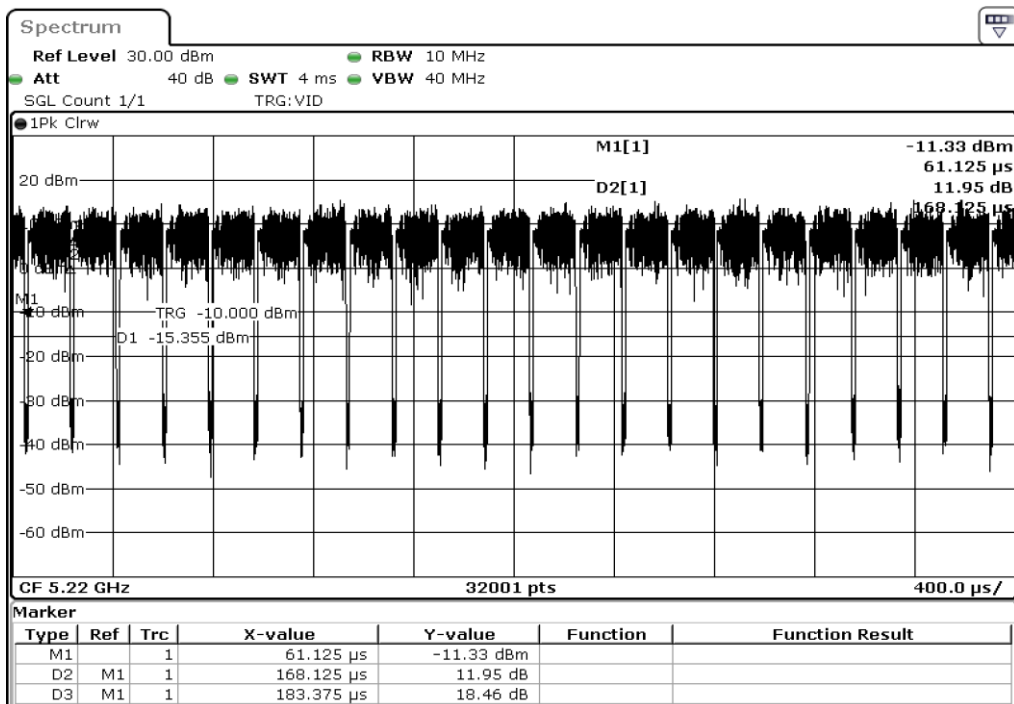

Test Band				WLAN_5GHz			
Antenna				Ant 1			
Test Parameters for Channel Bandwidths							
Test Item	No.	Mode	Rate	Bandwidth	RU Tone	RB index	Verdict
Duty Cycle	1	802.11 n(HT20)	MCS0	20 MHz	-	-	Pass
	2	802.11 n(HT20)	MCS1	20 MHz	-	-	Pass
	3	802.11 n(HT20)	MCS2	20 MHz	-	-	Pass
	4	802.11 n(HT20)	MCS3	20 MHz	-	-	Pass
	5	802.11 n(HT20)	MCS4	20 MHz	-	-	Pass
	6	802.11 n(HT20)	MCS5	20 MHz	-	-	Pass
	7	802.11 n(HT20)	MCS6	20 MHz	-	-	Pass
Duty Cycle	8	802.11 n(HT20)	MCS7	20 MHz	-	-	Pass

1 Duty Cycle

2 Duty Cycle

3 Duty Cycle

4 Duty Cycle

5	Duty Cycle
---	------------

6	Duty Cycle
---	------------

7 Duty Cycle

8 Duty Cycle