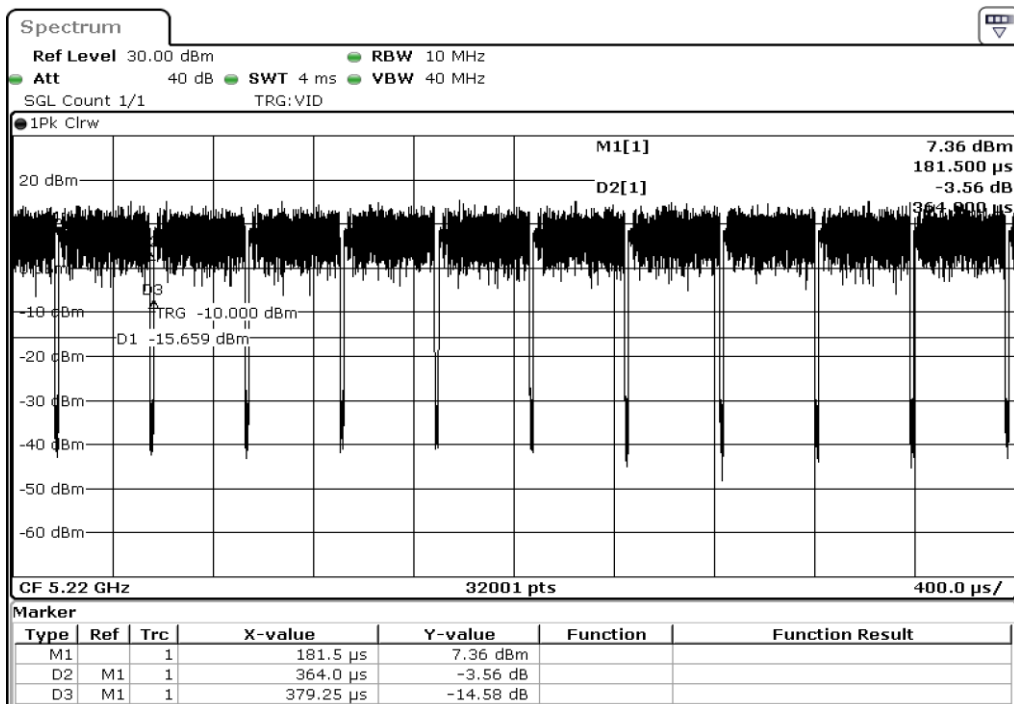

3   Duty Cycle