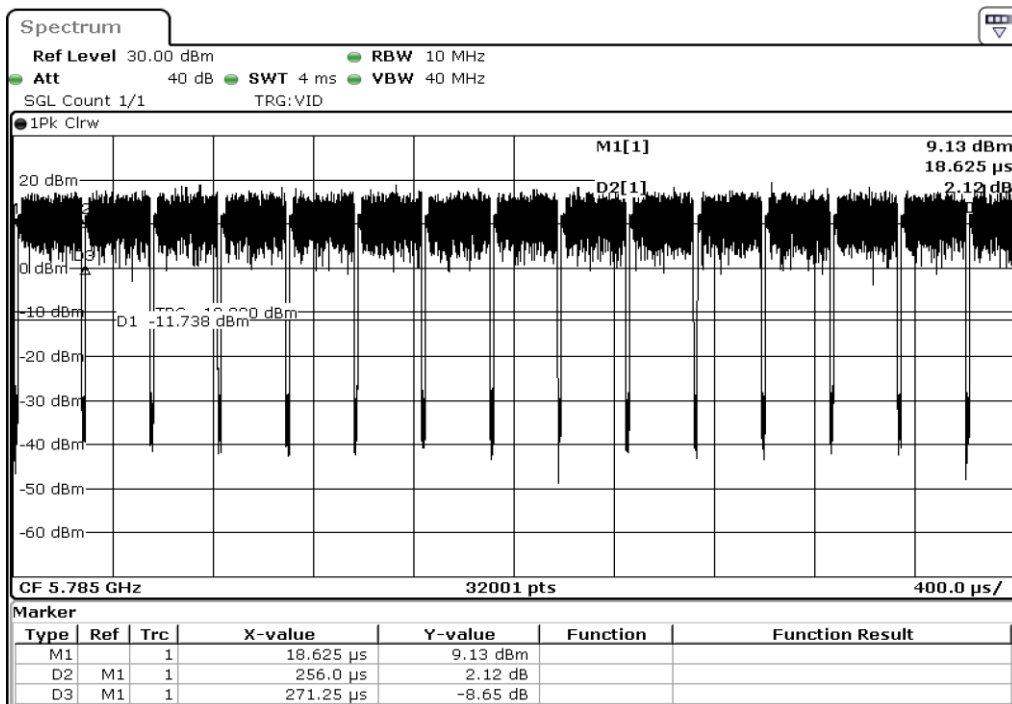

5	Duty Cycle