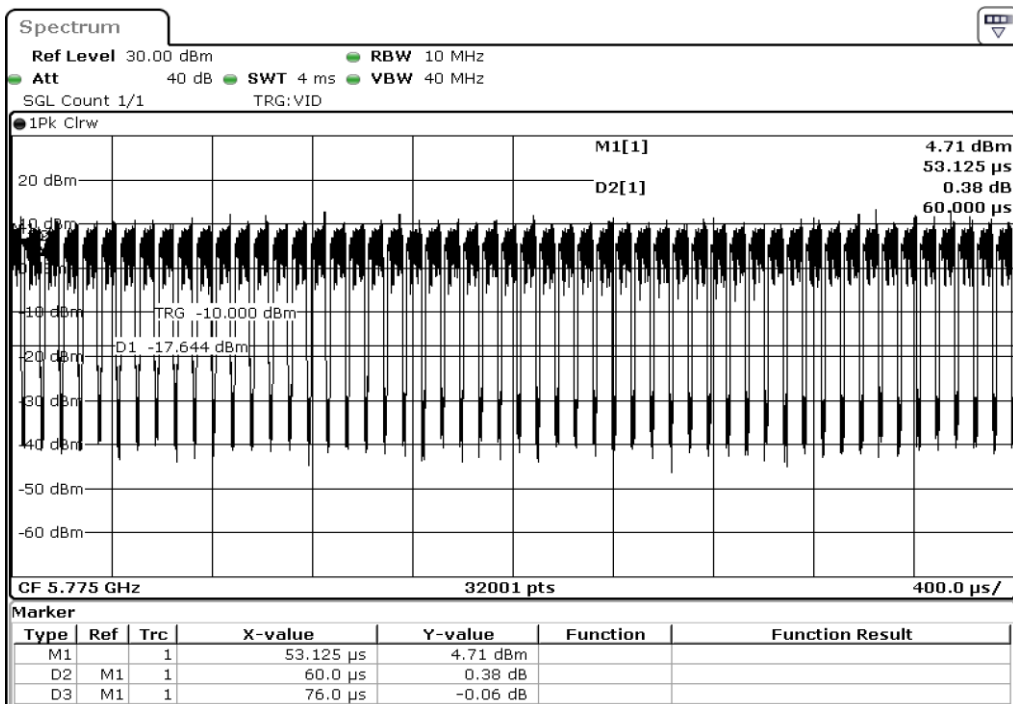

3 Duty Cycle

4 Duty Cycle

5	Duty Cycle
---	------------

6	Duty Cycle
---	------------

7 Duty Cycle

8 Duty Cycle

Test Band				WLAN_5GHz			
Antenna				Ant 0			
Test Parameters for Channel Bandwidths							
Test Item	No.	Mode	Rate	Bandwidth	RU Tone	RB index	Verdict
	1	302.11 ac(VHT80)	MCS0	80 MHz	-	-	Pass
	2	302.11 ac(VHT80)	MCS1	80 MHz	-	-	Pass
	3	302.11 ac(VHT80)	MCS2	80 MHz	-	-	Pass
	4	302.11 ac(VHT80)	MCS3	80 MHz	-	-	Pass
Duty Cycle	5	302.11 ac(VHT80)	MCS4	80 MHz	-	-	Pass
	6	302.11 ac(VHT80)	MCS5	80 MHz	-	-	Pass
	7	302.11 ac(VHT80)	MCS6	80 MHz	-	-	Pass
	8	302.11 ac(VHT80)	MCS7	80 MHz	-	-	Pass
	9	302.11 ac(VHT80)	MCS8	80 MHz	-	-	Pass
Duty Cycle	10	302.11 ac(VHT80)	MCS9	80 MHz	-	-	Pass

1 Duty Cycle

2 Duty Cycle

3	Duty Cycle
---	------------

4	Duty Cycle
---	------------

5 Duty Cycle

6 Duty Cycle

7	Duty Cycle
---	------------

8	Duty Cycle
---	------------

9 Duty Cycle

10 Duty Cycle

Test Band				WLAN_5GHz			
Antenna				Ant 1			
Test Parameters for Channel Bandwidths							
Test Item	No.	Mode	Rate	Bandwidth	RU Tone	RB index	Verdict
Duty Cycle	1	802.11 a	6	20 MHz	-	-	Pass
	2	802.11 a	9	20 MHz	-	-	Pass
	3	802.11 a	12	20 MHz	-	-	Pass
	4	802.11 a	18	20 MHz	-	-	Pass
	5	802.11 a	24	20 MHz	-	-	Pass
	6	802.11 a	36	20 MHz	-	-	Pass
	7	802.11 a	48	20 MHz	-	-	Pass
Duty Cycle	8	802.11 a	54	20 MHz	-	-	Pass