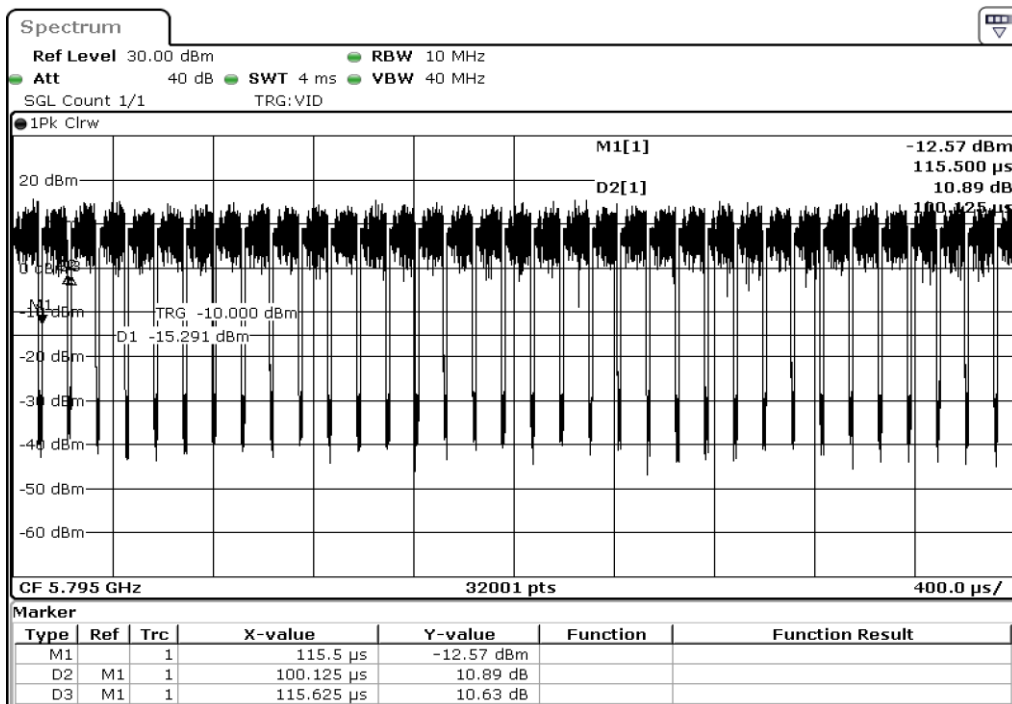

3 Duty Cycle

4 Duty Cycle

5	Duty Cycle
---	------------

6	Duty Cycle
---	------------

7 Duty Cycle

8 Duty Cycle

Test Band				WLAN_5GHz			
Antenna				Ant 0			
Test Parameters for Channel Bandwidths							
Test Item	No.	Mode	Rate	Bandwidth	RU Tone	RB index	Verdict
	1	302.11 ac(VHT80)	MCS0	80 MHz	-	-	Pass
	2	302.11 ac(VHT80)	MCS1	80 MHz	-	-	Pass
	3	302.11 ac(VHT80)	MCS2	80 MHz	-	-	Pass
	4	302.11 ac(VHT80)	MCS3	80 MHz	-	-	Pass
Duty Cycle	5	302.11 ac(VHT80)	MCS4	80 MHz	-	-	Pass
	6	302.11 ac(VHT80)	MCS5	80 MHz	-	-	Pass
	7	302.11 ac(VHT80)	MCS6	80 MHz	-	-	Pass
	8	302.11 ac(VHT80)	MCS7	80 MHz	-	-	Pass
	9	302.11 ac(VHT80)	MCS8	80 MHz	-	-	Pass
Duty Cycle	10	302.11 ac(VHT80)	MCS9	80 MHz	-	-	Pass