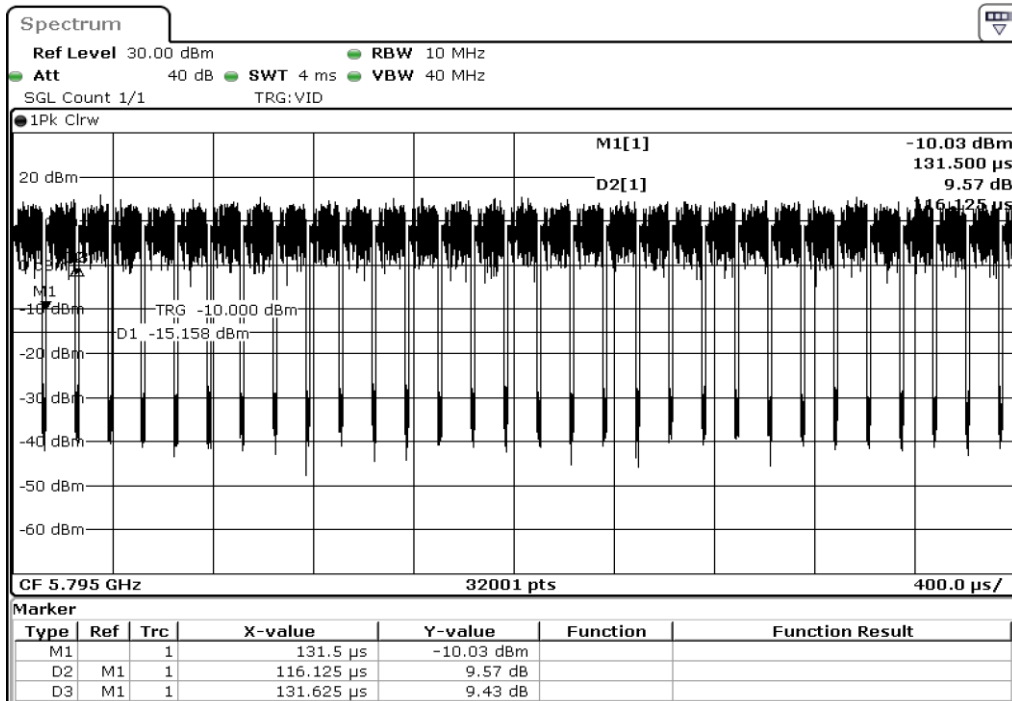

Test Band				WLAN_5GHz			
Antenna				Ant 0			
Test Parameters for Channel Bandwidths							
Test Item	No.	Mode	Rate	Bandwidth	RU Tone	RB index	Verdict
Duty Cycle	1	802.11 n(HT40)	MCS0	40 MHz	-	-	Pass
	2	802.11 n(HT40)	MCS1	40 MHz	-	-	Pass
	3	802.11 n(HT40)	MCS2	40 MHz	-	-	Pass
	4	802.11 n(HT40)	MCS3	40 MHz	-	-	Pass
	5	802.11 n(HT40)	MCS4	40 MHz	-	-	Pass
	6	802.11 n(HT40)	MCS5	40 MHz	-	-	Pass
	7	802.11 n(HT40)	MCS6	40 MHz	-	-	Pass
Duty Cycle	8	802.11 n(HT40)	MCS7	40 MHz	-	-	Pass

3 Duty Cycle

4 Duty Cycle

5	Duty Cycle
---	------------

6	Duty Cycle
---	------------

7 Duty Cycle

8 Duty Cycle

Test Band				WLAN_5GHz			
Antenna				Ant 0			
Test Parameters for Channel Bandwidths							
Test Item	No.	Mode	Rate	Bandwidth	RU Tone	RB index	Verdict
	1	302.11 ac(VHT80)	MCS0	80 MHz	-	-	Pass
	2	302.11 ac(VHT80)	MCS1	80 MHz	-	-	Pass
	3	302.11 ac(VHT80)	MCS2	80 MHz	-	-	Pass
	4	302.11 ac(VHT80)	MCS3	80 MHz	-	-	Pass
Duty Cycle	5	302.11 ac(VHT80)	MCS4	80 MHz	-	-	Pass
	6	302.11 ac(VHT80)	MCS5	80 MHz	-	-	Pass
	7	302.11 ac(VHT80)	MCS6	80 MHz	-	-	Pass
	8	302.11 ac(VHT80)	MCS7	80 MHz	-	-	Pass
	9	302.11 ac(VHT80)	MCS8	80 MHz	-	-	Pass
Duty Cycle	10	302.11 ac(VHT80)	MCS9	80 MHz	-	-	Pass