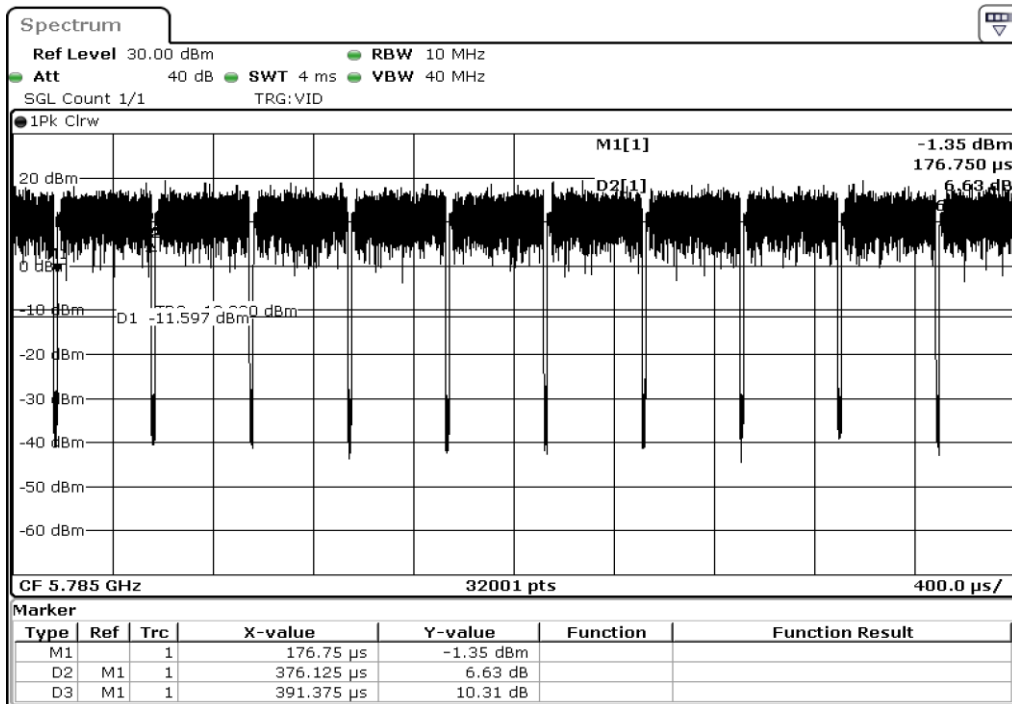

1 Duty Cycle

2 Duty Cycle

3	Duty Cycle
---	------------

4	Duty Cycle
---	------------

5	Duty Cycle
---	------------

6	Duty Cycle
---	------------

7 Duty Cycle

8 Duty Cycle

Test Band				WLAN_5GHz			
Antenna				Ant 0			
Test Parameters for Channel Bandwidths							
Test Item	No.	Mode	Rate	Bandwidth	RU Tone	RB index	Verdict
Duty Cycle	1	802.11 n(HT20)	MCS0	20 MHz	-	-	Pass
	2	802.11 n(HT20)	MCS1	20 MHz	-	-	Pass
	3	802.11 n(HT20)	MCS2	20 MHz	-	-	Pass
	4	802.11 n(HT20)	MCS3	20 MHz	-	-	Pass
	5	802.11 n(HT20)	MCS4	20 MHz	-	-	Pass
	6	802.11 n(HT20)	MCS5	20 MHz	-	-	Pass
	7	802.11 n(HT20)	MCS6	20 MHz	-	-	Pass
Duty Cycle	8	802.11 n(HT20)	MCS7	20 MHz	-	-	Pass