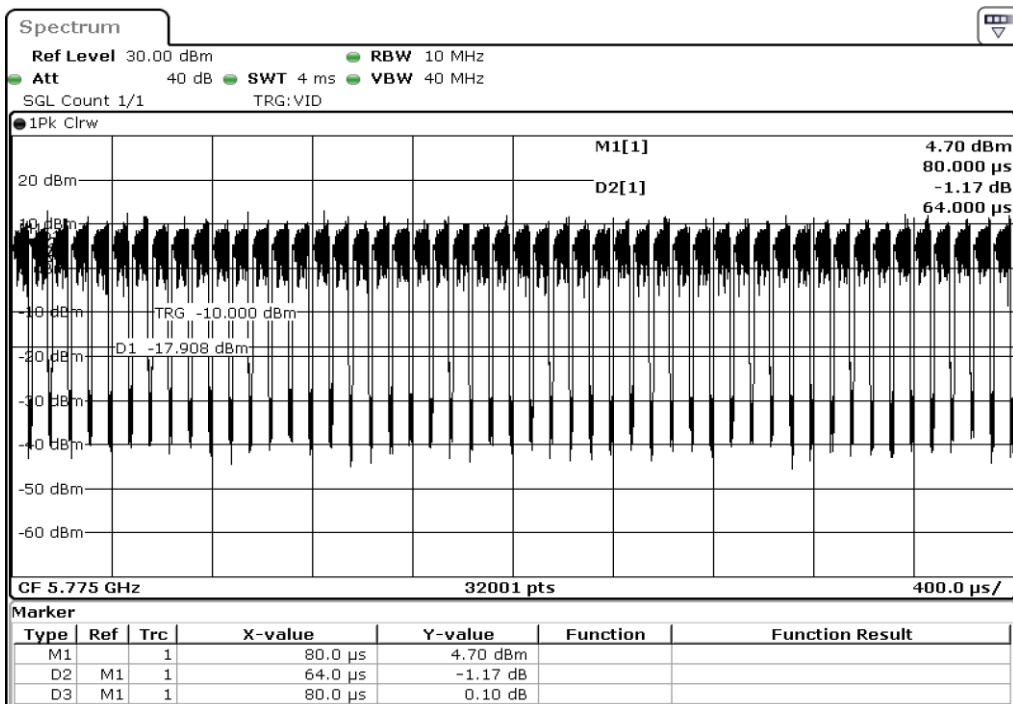

3 Duty Cycle

4 Duty Cycle

5	Duty Cycle
---	------------

6	Duty Cycle
---	------------

7 Duty Cycle

8 Duty Cycle

Test Band				WLAN_5GHz			
Antenna				Ant 0			
Test Parameters for Channel Bandwidths							
Test Item	No.	Mode	Rate	Bandwidth	RU Tone	RB index	Verdict
	1	302.11 ac(VHT80)	MCS0	80 MHz	-	-	Pass
	2	302.11 ac(VHT80)	MCS1	80 MHz	-	-	Pass
	3	302.11 ac(VHT80)	MCS2	80 MHz	-	-	Pass
	4	302.11 ac(VHT80)	MCS3	80 MHz	-	-	Pass
Duty Cycle	5	302.11 ac(VHT80)	MCS4	80 MHz	-	-	Pass
	6	302.11 ac(VHT80)	MCS5	80 MHz	-	-	Pass
	7	302.11 ac(VHT80)	MCS6	80 MHz	-	-	Pass
	8	302.11 ac(VHT80)	MCS7	80 MHz	-	-	Pass
	9	302.11 ac(VHT80)	MCS8	80 MHz	-	-	Pass
Duty Cycle	10	302.11 ac(VHT80)	MCS9	80 MHz	-	-	Pass

1 Duty Cycle

2 Duty Cycle

3	Duty Cycle
---	------------

4	Duty Cycle
---	------------

5 Duty Cycle

6 Duty Cycle

7	Duty Cycle
---	------------

8	Duty Cycle
---	------------

9 Duty Cycle

10 Duty Cycle

Test Band				WLAN_5GHz			
Antenna				Ant 1			
Test Parameters for Channel Bandwidths							
Test Item	No.	Mode	Rate	Bandwidth	RU Tone	RB index	Verdict
Duty Cycle	1	802.11 a	6	20 MHz	-	-	Pass
	2	802.11 a	9	20 MHz	-	-	Pass
	3	802.11 a	12	20 MHz	-	-	Pass
	4	802.11 a	18	20 MHz	-	-	Pass
	5	802.11 a	24	20 MHz	-	-	Pass
	6	802.11 a	36	20 MHz	-	-	Pass
	7	802.11 a	48	20 MHz	-	-	Pass
Duty Cycle	8	802.11 a	54	20 MHz	-	-	Pass