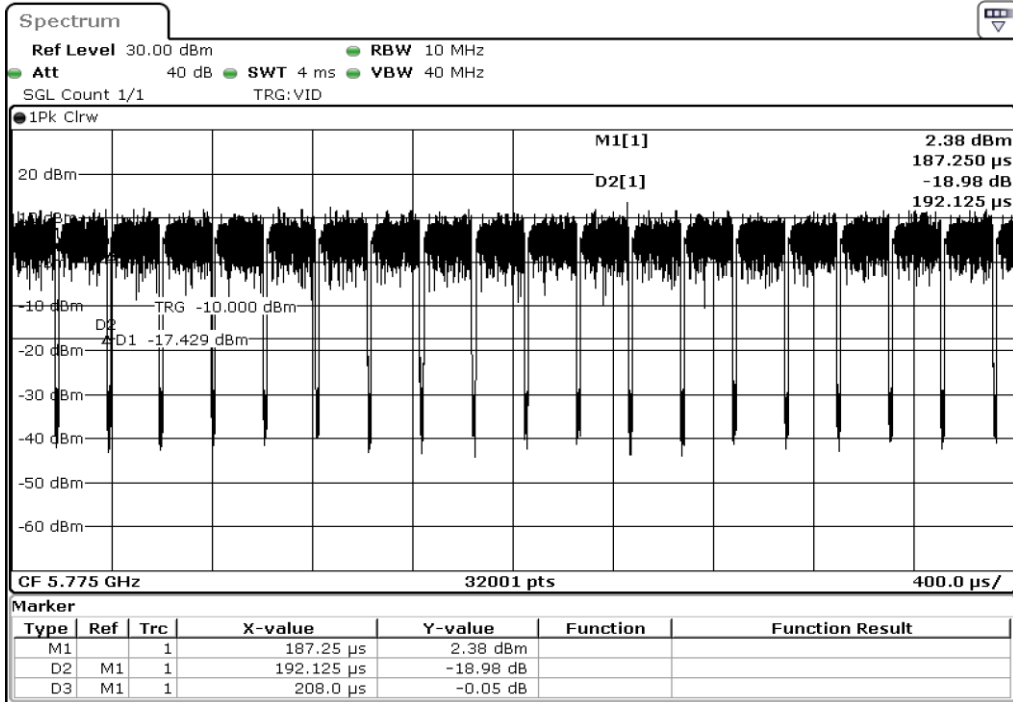

3 Duty Cycle

4 Duty Cycle

5	Duty Cycle
---	------------

6	Duty Cycle
---	------------

7 Duty Cycle

8 Duty Cycle

Test Band				WLAN_5GHz			
Antenna				Ant 0			
Test Parameters for Channel Bandwidths							
Test Item	No.	Mode	Rate	Bandwidth	RU Tone	RB index	Verdict
	1	302.11 ac(VHT80)	MCS0	80 MHz	-	-	Pass
	2	302.11 ac(VHT80)	MCS1	80 MHz	-	-	Pass
	3	302.11 ac(VHT80)	MCS2	80 MHz	-	-	Pass
	4	302.11 ac(VHT80)	MCS3	80 MHz	-	-	Pass
Duty Cycle	5	302.11 ac(VHT80)	MCS4	80 MHz	-	-	Pass
	6	302.11 ac(VHT80)	MCS5	80 MHz	-	-	Pass
	7	302.11 ac(VHT80)	MCS6	80 MHz	-	-	Pass
	8	302.11 ac(VHT80)	MCS7	80 MHz	-	-	Pass
	9	302.11 ac(VHT80)	MCS8	80 MHz	-	-	Pass
Duty Cycle	10	302.11 ac(VHT80)	MCS9	80 MHz	-	-	Pass