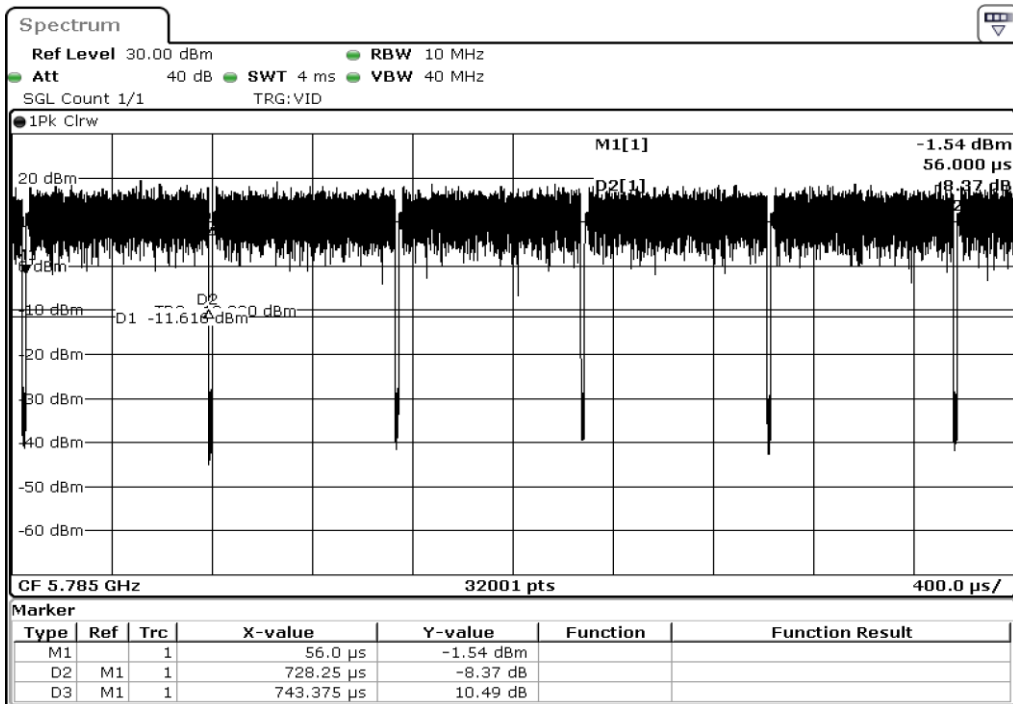

2 Duty Cycle