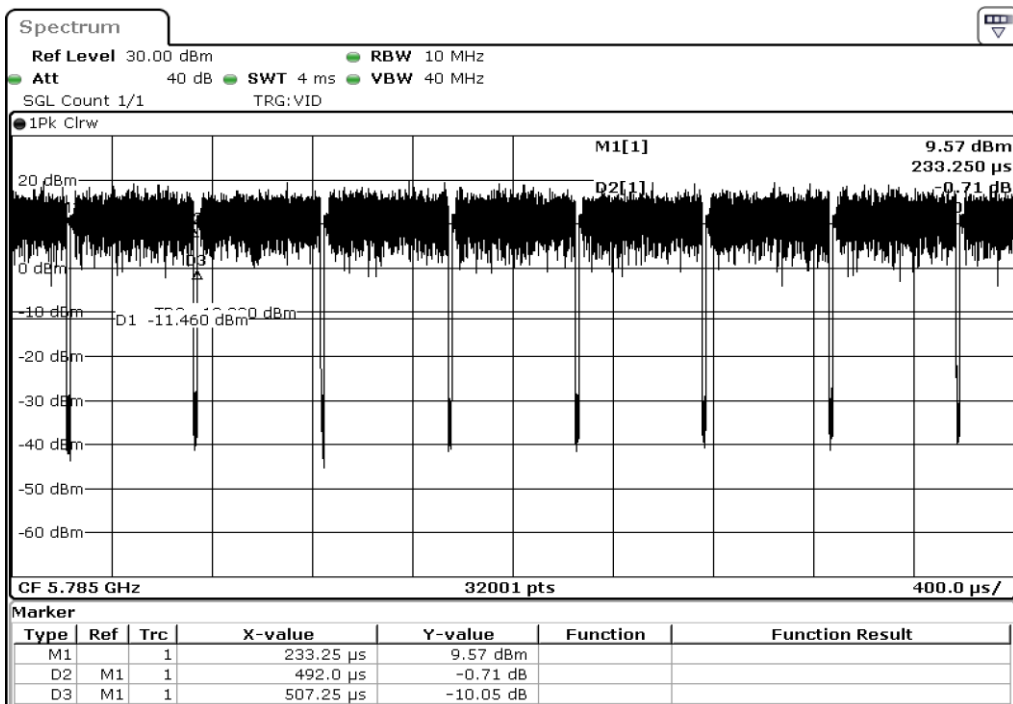

3	Duty Cycle