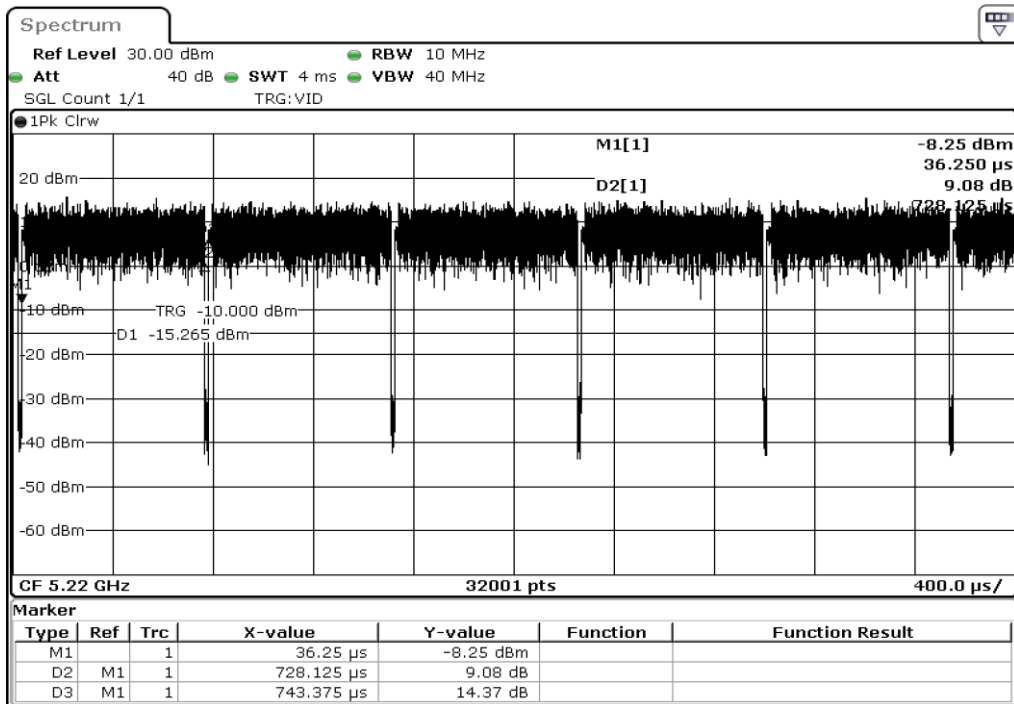

2 Duty Cycle