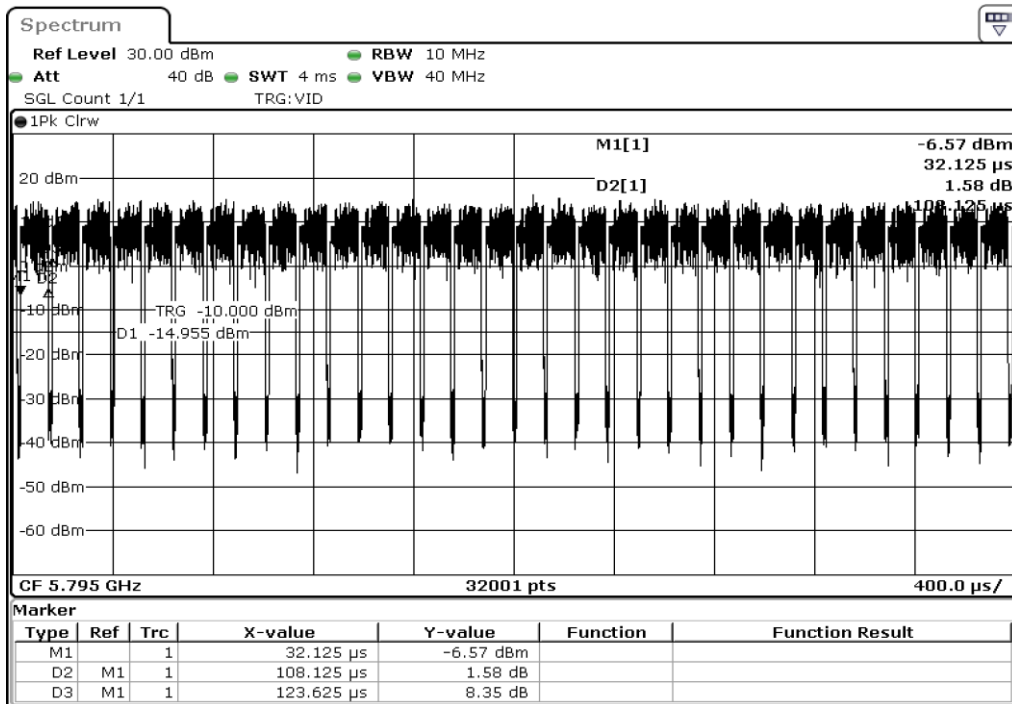

3 Duty Cycle

4 Duty Cycle

5	Duty Cycle
---	------------

6	Duty Cycle
---	------------

7 Duty Cycle

8 Duty Cycle

Test Band				WLAN_5GHz			
Antenna				Ant 0			
Test Parameters for Channel Bandwidths							
Test Item	No.	Mode	Rate	Bandwidth	RU Tone	RB index	Verdict
	1	302.11 ac(VHT80)	MCS0	80 MHz	-	-	Pass
	2	302.11 ac(VHT80)	MCS1	80 MHz	-	-	Pass
	3	302.11 ac(VHT80)	MCS2	80 MHz	-	-	Pass
	4	302.11 ac(VHT80)	MCS3	80 MHz	-	-	Pass
Duty Cycle	5	302.11 ac(VHT80)	MCS4	80 MHz	-	-	Pass
	6	302.11 ac(VHT80)	MCS5	80 MHz	-	-	Pass
	7	302.11 ac(VHT80)	MCS6	80 MHz	-	-	Pass
	8	302.11 ac(VHT80)	MCS7	80 MHz	-	-	Pass
	9	302.11 ac(VHT80)	MCS8	80 MHz	-	-	Pass
Duty Cycle	10	302.11 ac(VHT80)	MCS9	80 MHz	-	-	Pass