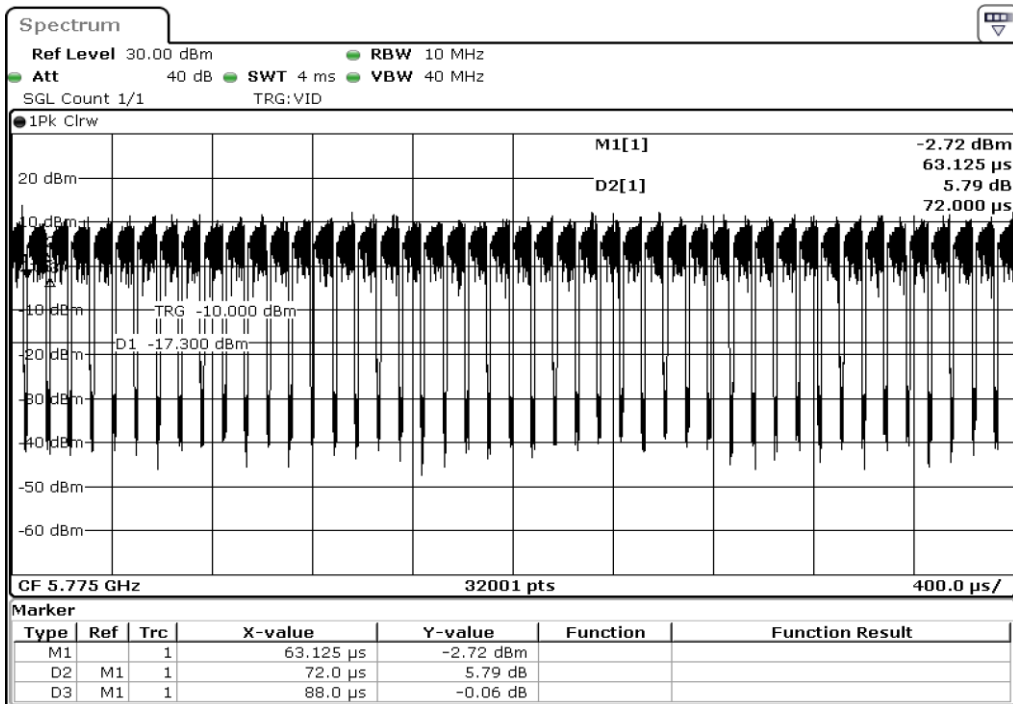

3 Duty Cycle

4 Duty Cycle

5	Duty Cycle
---	------------

6	Duty Cycle
---	------------

7 Duty Cycle

8 Duty Cycle

Test Band				WLAN_5GHz			
Antenna				Ant 0			
Test Parameters for Channel Bandwidths							
Test Item	No.	Mode	Rate	Bandwidth	RU Tone	RB index	Verdict
	1	302.11 ac(VHT80)	MCS0	80 MHz	-	-	Pass
	2	302.11 ac(VHT80)	MCS1	80 MHz	-	-	Pass
	3	302.11 ac(VHT80)	MCS2	80 MHz	-	-	Pass
	4	302.11 ac(VHT80)	MCS3	80 MHz	-	-	Pass
Duty Cycle	5	302.11 ac(VHT80)	MCS4	80 MHz	-	-	Pass
	6	302.11 ac(VHT80)	MCS5	80 MHz	-	-	Pass
	7	302.11 ac(VHT80)	MCS6	80 MHz	-	-	Pass
	8	302.11 ac(VHT80)	MCS7	80 MHz	-	-	Pass
	9	302.11 ac(VHT80)	MCS8	80 MHz	-	-	Pass
Duty Cycle	10	302.11 ac(VHT80)	MCS9	80 MHz	-	-	Pass

1 Duty Cycle

2 Duty Cycle

3	Duty Cycle
---	------------

4	Duty Cycle
---	------------

5 Duty Cycle

6 Duty Cycle

7	Duty Cycle
---	------------

8	Duty Cycle
---	------------

9 Duty Cycle

10 Duty Cycle

Test Band				WLAN_5GHz			
Antenna				Ant 1			
Test Parameters for Channel Bandwidths							
Test Item	No.	Mode	Rate	Bandwidth	RU Tone	RB index	Verdict
Duty Cycle	1	802.11 a	6	20 MHz	-	-	Pass
	2	802.11 a	9	20 MHz	-	-	Pass
	3	802.11 a	12	20 MHz	-	-	Pass
	4	802.11 a	18	20 MHz	-	-	Pass
	5	802.11 a	24	20 MHz	-	-	Pass
	6	802.11 a	36	20 MHz	-	-	Pass
	7	802.11 a	48	20 MHz	-	-	Pass
Duty Cycle	8	802.11 a	54	20 MHz	-	-	Pass