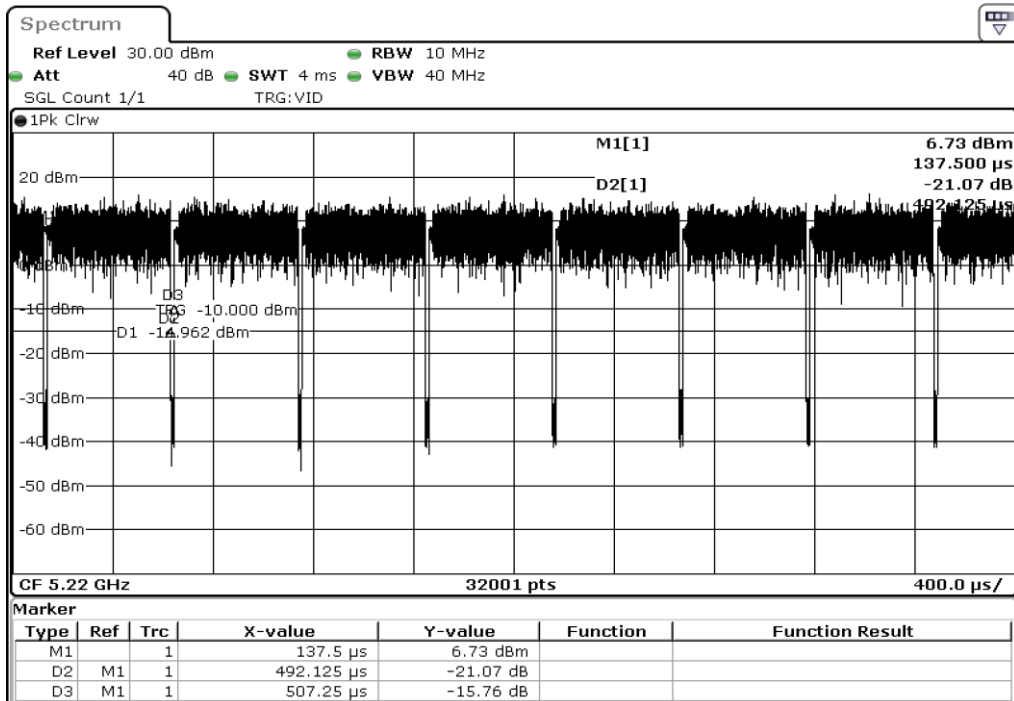

3	Duty Cycle