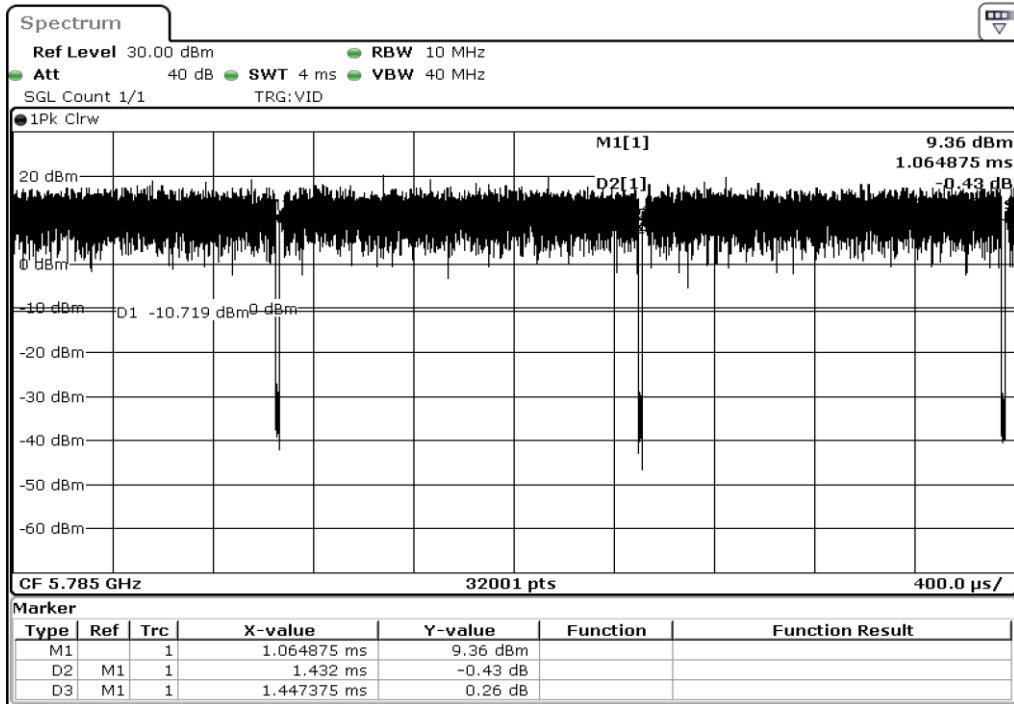

Test Band				WLAN_5GHz			
Antenna				Ant 0			
Test Parameters for Channel Bandwidths							
Test Item	No.	Mode	Rate	Bandwidth	RU Tone	RB index	Verdict
Duty Cycle	1	802.11 a	6	20 MHz	-	-	Pass
	2	802.11 a	9	20 MHz	-	-	Pass
	3	802.11 a	12	20 MHz	-	-	Pass
	4	802.11 a	18	20 MHz	-	-	Pass
	5	802.11 a	24	20 MHz	-	-	Pass
	6	802.11 a	36	20 MHz	-	-	Pass
	7	802.11 a	48	20 MHz	-	-	Pass
Duty Cycle	8	802.11 a	54	20 MHz	-	-	Pass