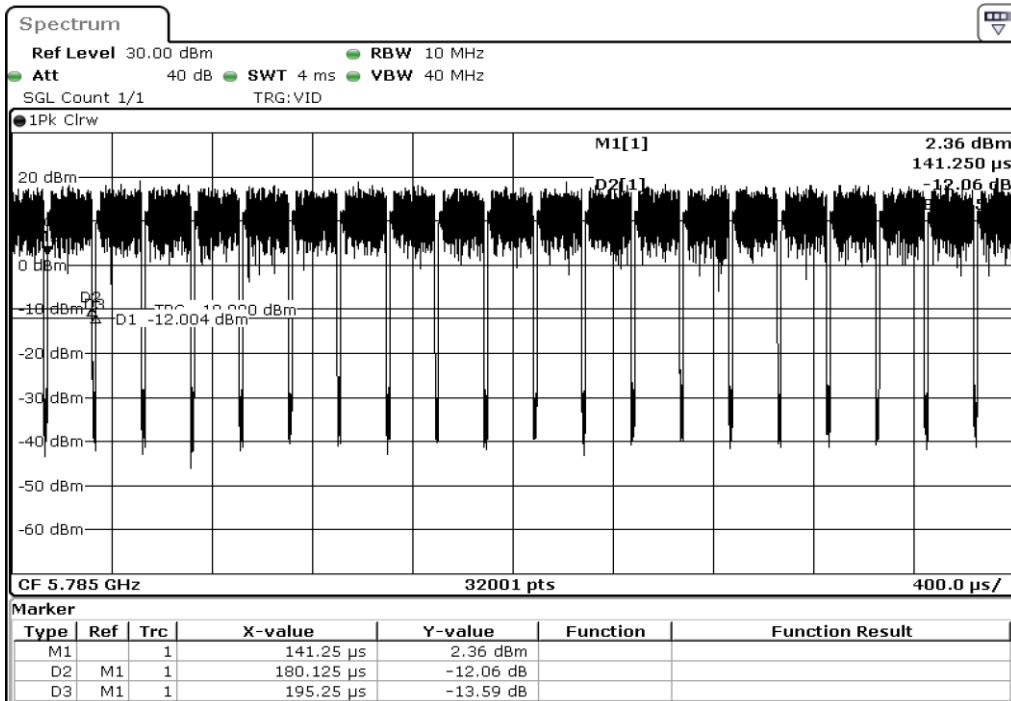

7 Duty Cycle