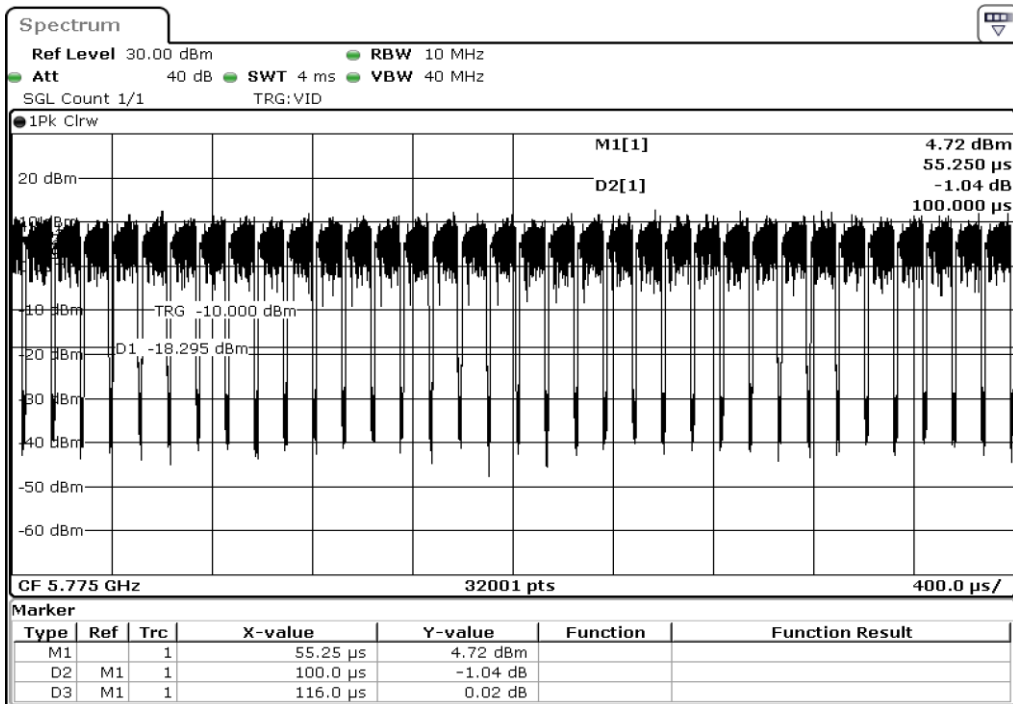

2 Duty Cycle