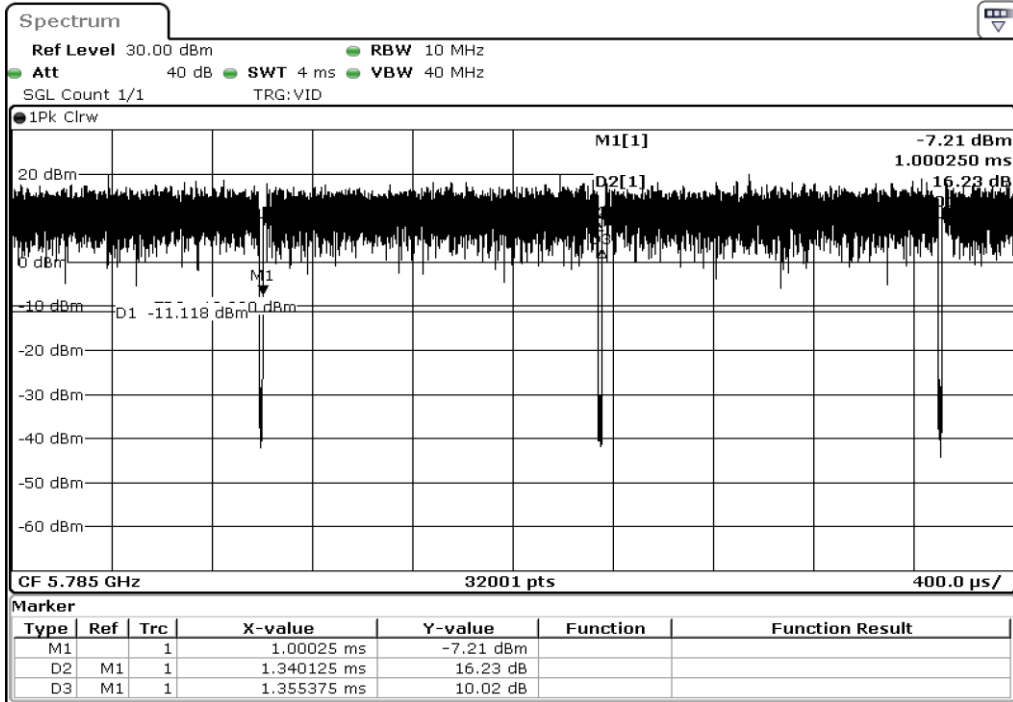

Test Band				WLAN_5GHz			
Antenna				Ant 0			
Test Parameters for Channel Bandwidths							
Test Item	No.	Mode	Rate	Bandwidth	RU Tone	RB index	Verdict
Duty Cycle	1	802.11 n(HT20)	MCS0	20 MHz	-	-	Pass
	2	802.11 n(HT20)	MCS1	20 MHz	-	-	Pass
	3	802.11 n(HT20)	MCS2	20 MHz	-	-	Pass
	4	802.11 n(HT20)	MCS3	20 MHz	-	-	Pass
	5	802.11 n(HT20)	MCS4	20 MHz	-	-	Pass
	6	802.11 n(HT20)	MCS5	20 MHz	-	-	Pass
	7	802.11 n(HT20)	MCS6	20 MHz	-	-	Pass
Duty Cycle	8	802.11 n(HT20)	MCS7	20 MHz	-	-	Pass