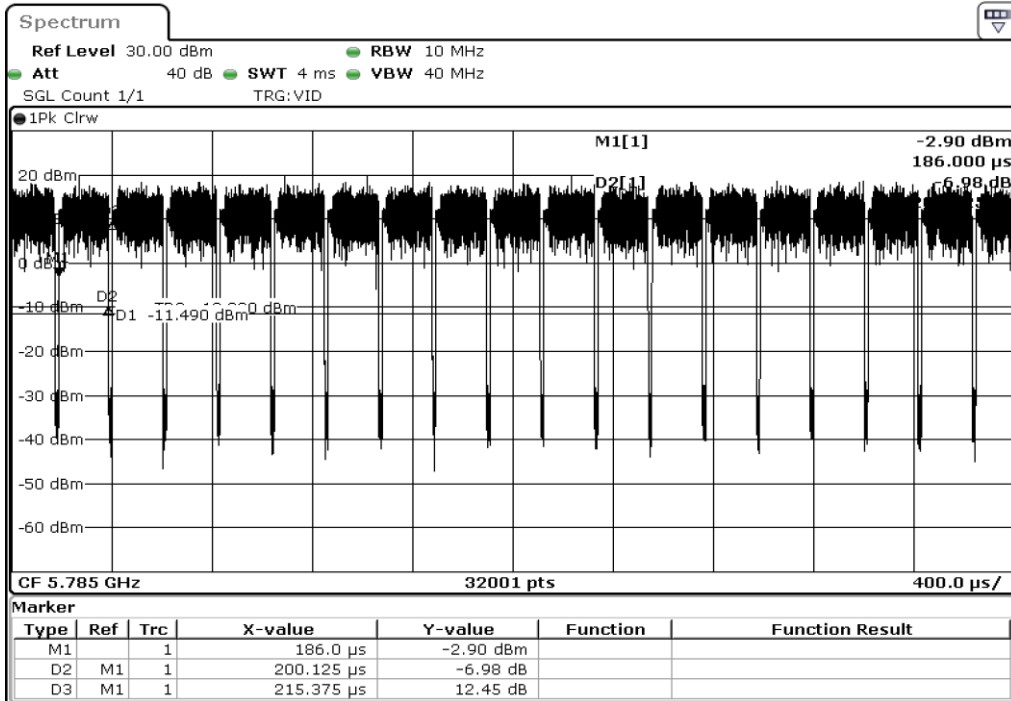

7 Duty Cycle

8 Duty Cycle