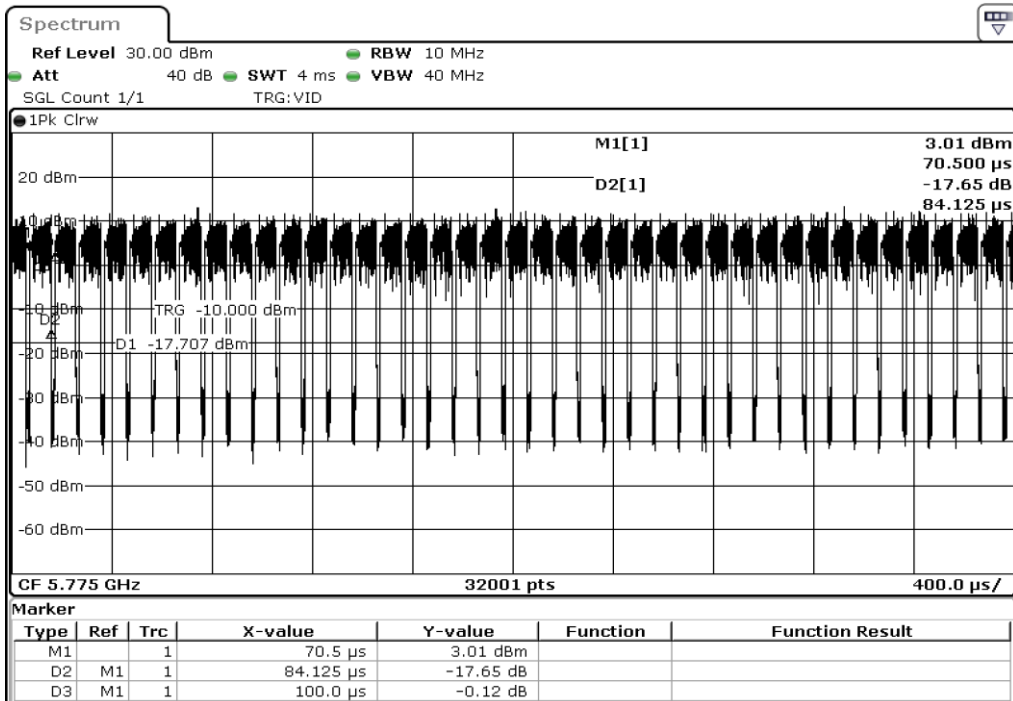

3	Duty Cycle