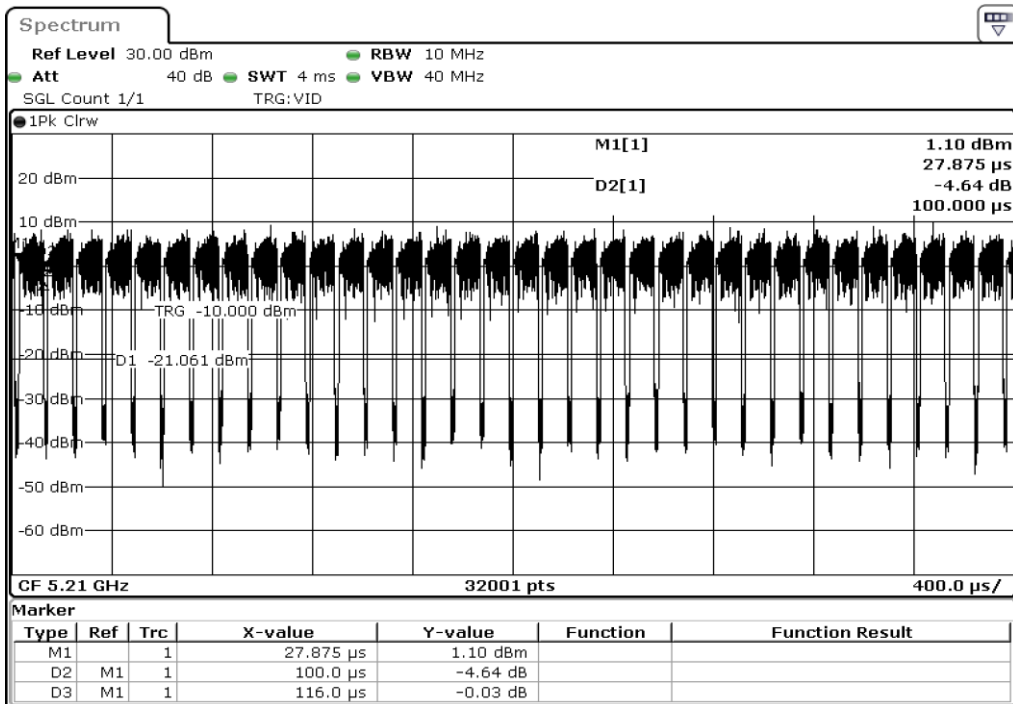

2 Duty Cycle