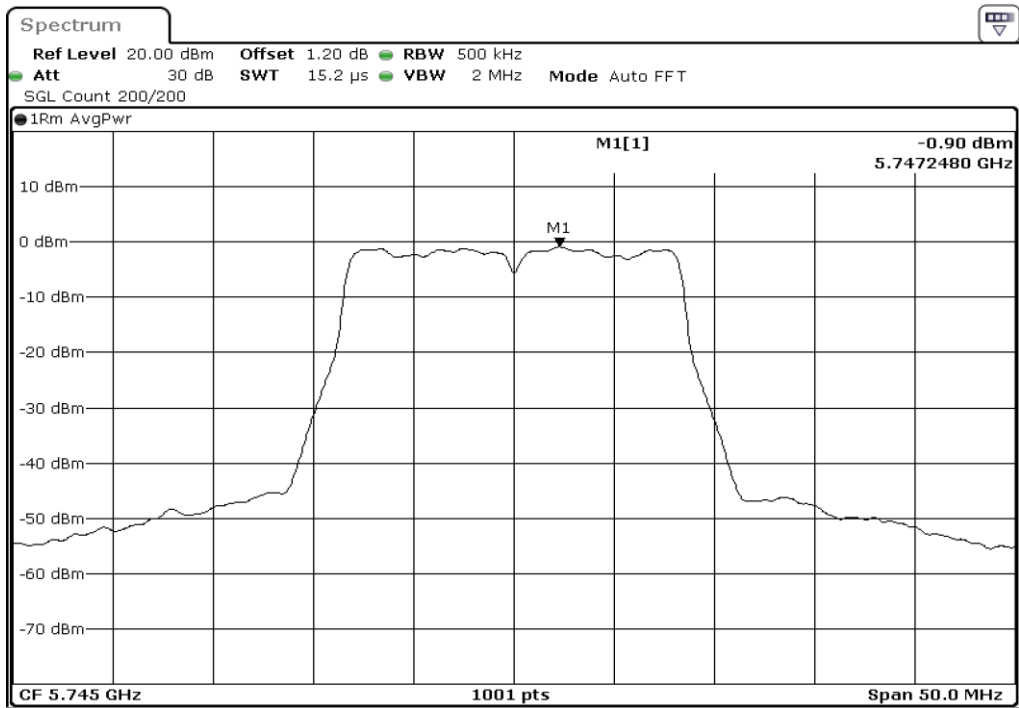

6	Power Spectrul Density
---	------------------------

7 Power Spectrul Density

8 Power Spectrul Density

9	Power Spectrul Density
---	------------------------

Test Band				WLAN_5GHz			
Antenna				Ant 0			
Test Parameters for Channel Bandwidths							
Test Item	No.	Mode	Channel	Bandwidth	RU Tone	RB index	Verdict
Power Spectrul Density	1	802.11 a	5745	20 MHz	-	-	Pass
	2	802.11 a	5785	20 MHz	-	-	Pass
	3	802.11 a	5825	20 MHz	-	-	Pass
	4	802.11 n(HT20)	5745	20 MHz	-	-	Pass
	5	802.11 n(HT20)	5785	20 MHz	-	-	Pass
	6	802.11 n(HT20)	5825	20 MHz	-	-	Pass
	7	802.11 n(HT40)	5755	40 MHz	-	-	Pass
	8	802.11 n(HT40)	5795	40 MHz	-	-	Pass
	9	802.11 ac(VHT80)	5775	80 MHz	-	-	Pass