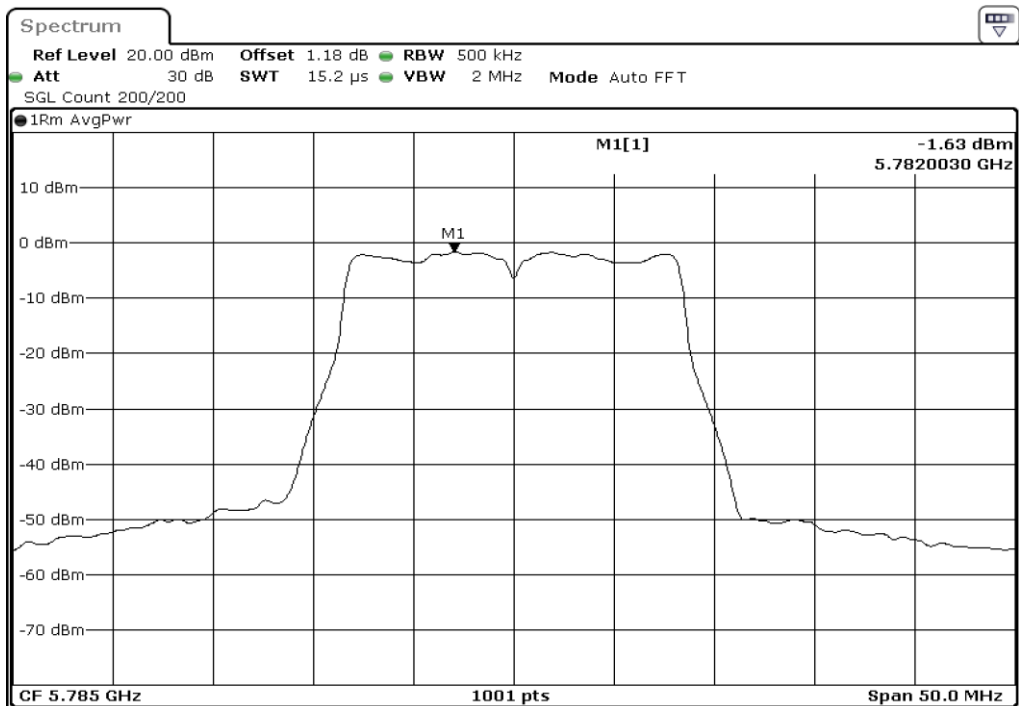

1	Power Spectrul Density