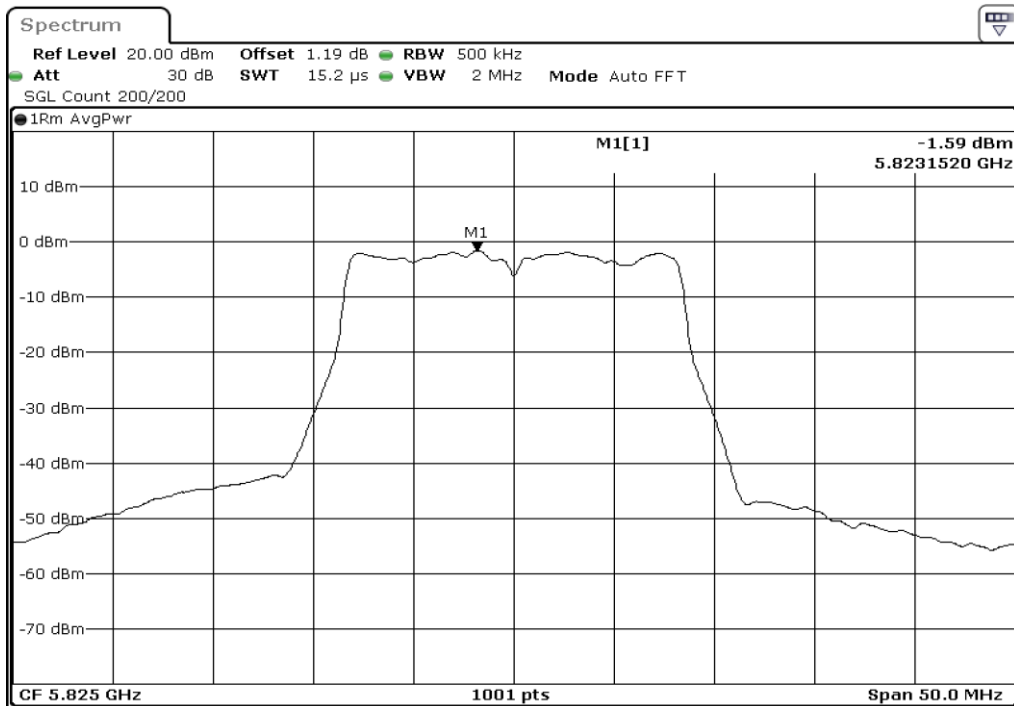

2	Power Spectrul Density

3	Power Spectrul Density