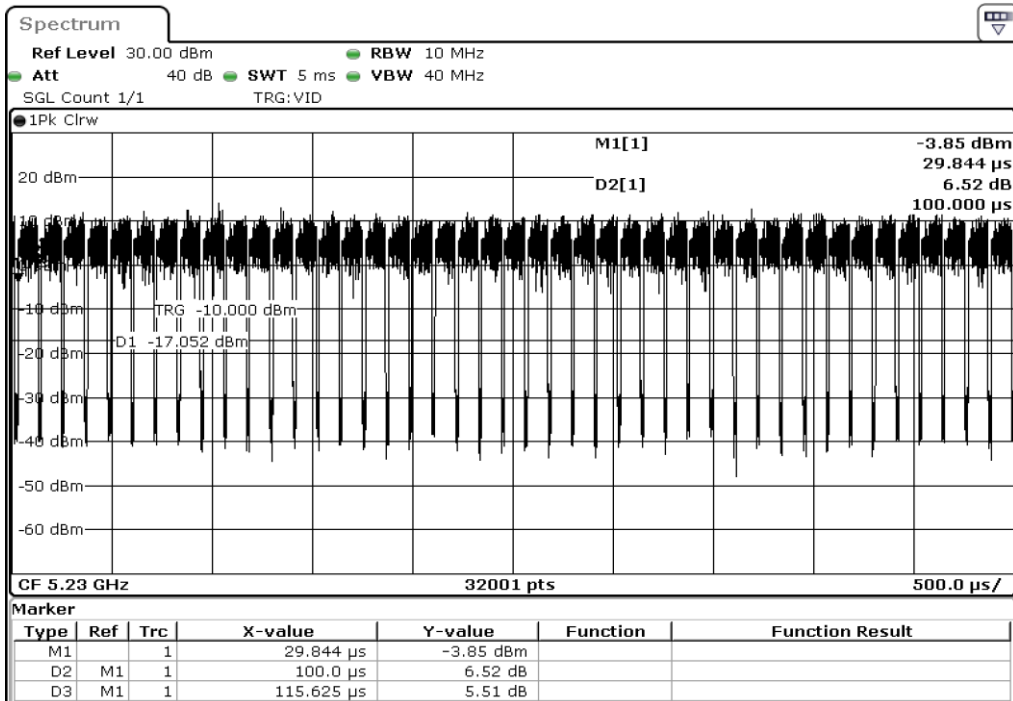

1	Duty Cycle
---	------------

2	Duty Cycle
---	------------

3	Duty Cycle
---	------------

4	Duty Cycle
---	------------

5	Duty Cycle
---	------------

6	Duty Cycle
---	------------

7 Duty Cycle

8 Duty Cycle

Test Band				WLAN_5GHz			
Antenna				Ant 0			
Test Parameters for Channel Bandwidths							
Test Item	No.	Mode	Rate	Bandwidth	RU Tone	RB index	Verdict
Duty Cycle	1	302.11 ac(VHT80	MCS0	80 MHz	-	-	Pass
	2	302.11 ac(VHT80	MCS1	80 MHz	-	-	Pass
	3	302.11 ac(VHT80	MCS2	80 MHz	-	-	Pass
	4	302.11 ac(VHT80	MCS3	80 MHz	-	-	Pass
	5	302.11 ac(VHT80	MCS4	80 MHz	-	-	Pass
	6	302.11 ac(VHT80	MCS5	80 MHz	-	-	Pass
	7	302.11 ac(VHT80	MCS6	80 MHz	-	-	Pass
	8	302.11 ac(VHT80	MCS7	80 MHz	-	-	Pass
	9	302.11 ac(VHT80	MCS8	80 MHz	-	-	Pass
Duty Cycle	10	302.11 ac(VHT80	MCS9	80 MHz	-	-	Pass