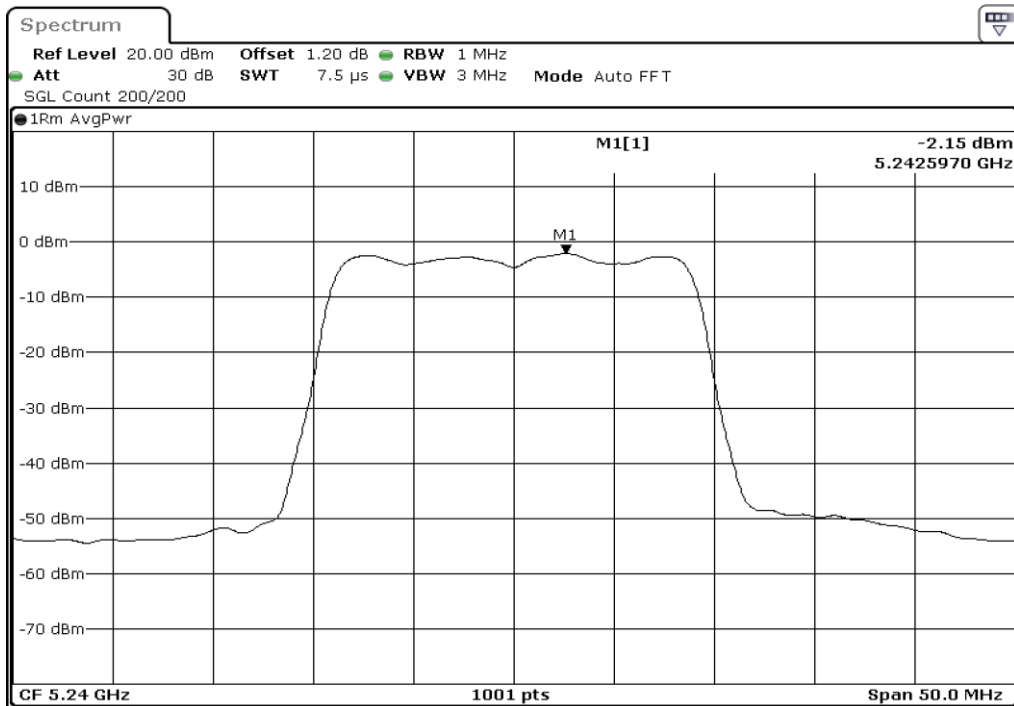

1 Power Spectrul Density

2 Power Spectrul Density

3	Power Spectrul Density
---	------------------------

4	Power Spectrul Density
---	------------------------

5	Power Spectrul Density
---	------------------------

6	Power Spectrul Density
---	------------------------

7 Power Spectrul Density

8 Power Spectrul Density

9	Power Spectrul Density
---	------------------------

Test Band				WLAN_5GHz			
Antenna				Ant 0			
Test Parameters for Channel Bandwidths							
Test Item	No.	Mode	Channel	Bandwidth	RU Tone	RB index	Verdict
Power Spectrul Density	1	802.11 a	5745	20 MHz	-	-	Pass
	2	802.11 a	5785	20 MHz	-	-	Pass
	3	802.11 a	5825	20 MHz	-	-	Pass
	4	802.11 n(HT20)	5745	20 MHz	-	-	Pass
	5	802.11 n(HT20)	5785	20 MHz	-	-	Pass
	6	802.11 n(HT20)	5825	20 MHz	-	-	Pass
	7	802.11 n(HT40)	5755	40 MHz	-	-	Pass
	8	802.11 n(HT40)	5795	40 MHz	-	-	Pass
	9	802.11 ac(VHT80)	5775	80 MHz	-	-	Pass