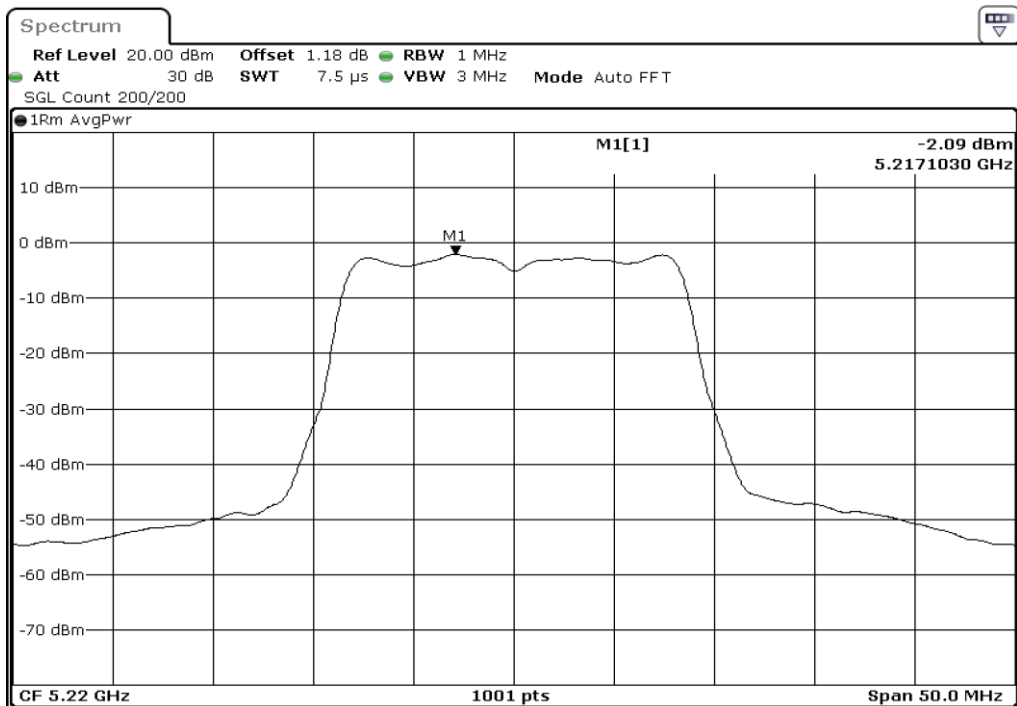

1	Power Spectrul Density