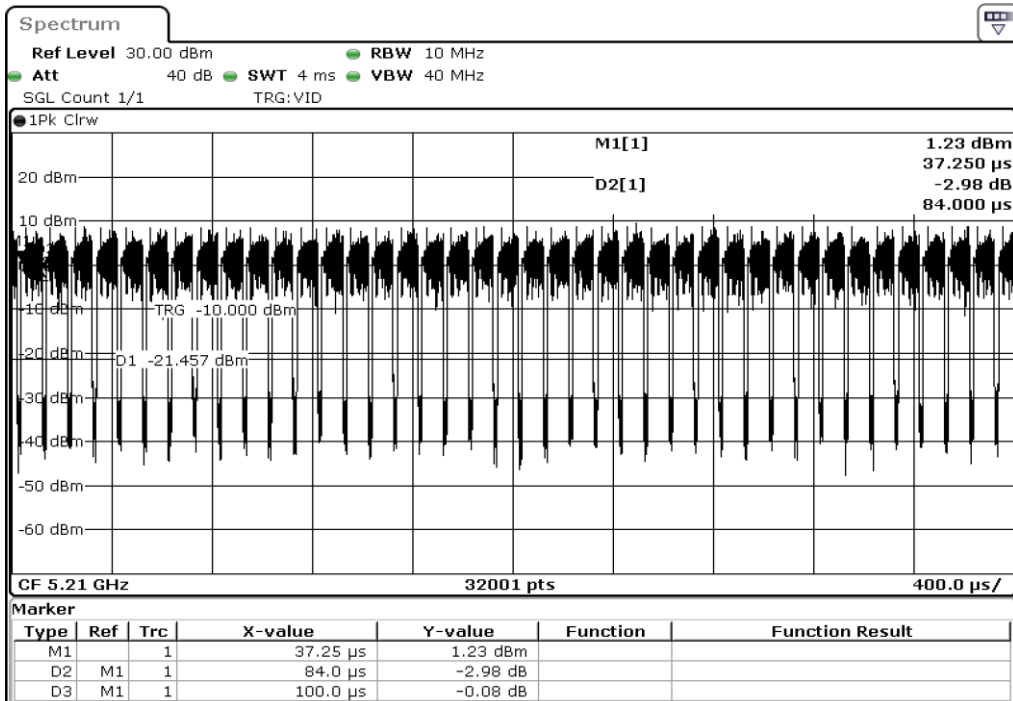

3	Duty Cycle