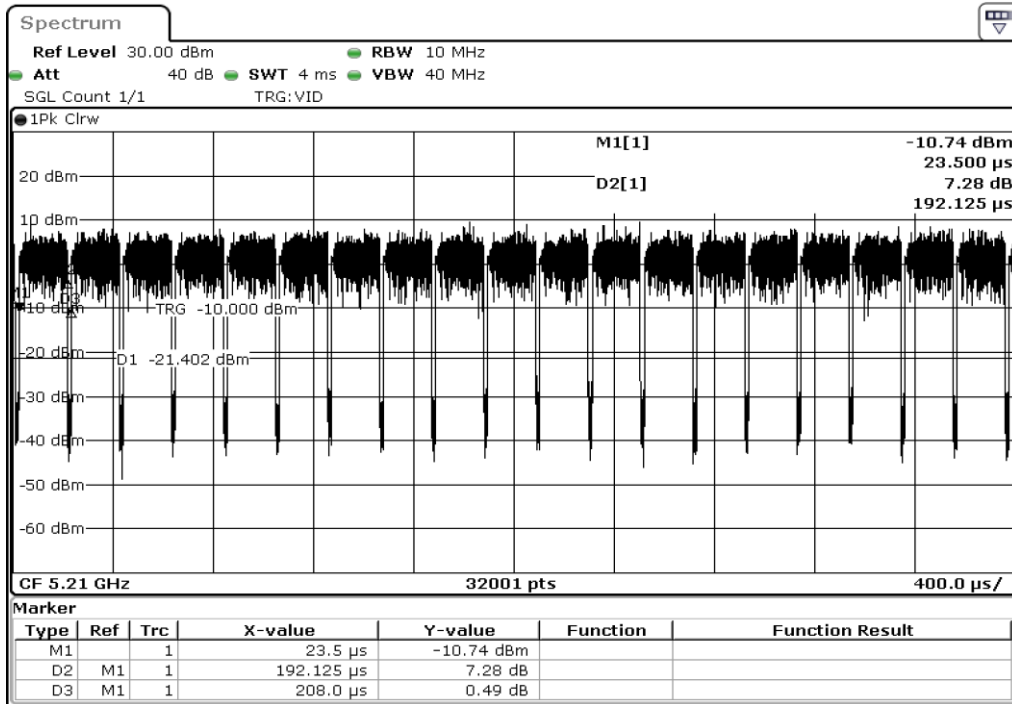

1	Duty Cycle
---	------------

2	Duty Cycle
---	------------

3	Duty Cycle
---	------------

4	Duty Cycle
---	------------

5	Duty Cycle
---	------------

6	Duty Cycle
---	------------

7 Duty Cycle

8 Duty Cycle

Test Band				WLAN_5GHz			
Antenna				Ant 0			
Test Parameters for Channel Bandwidths							
Test Item	No.	Mode	Rate	Bandwidth	RU Tone	RB index	Verdict
Duty Cycle	1	302.11 ac(VHT80	MCS0	80 MHz	-	-	Pass
	2	302.11 ac(VHT80	MCS1	80 MHz	-	-	Pass
	3	302.11 ac(VHT80	MCS2	80 MHz	-	-	Pass
	4	302.11 ac(VHT80	MCS3	80 MHz	-	-	Pass
	5	302.11 ac(VHT80	MCS4	80 MHz	-	-	Pass
	6	302.11 ac(VHT80	MCS5	80 MHz	-	-	Pass
	7	302.11 ac(VHT80	MCS6	80 MHz	-	-	Pass
	8	302.11 ac(VHT80	MCS7	80 MHz	-	-	Pass
	9	302.11 ac(VHT80	MCS8	80 MHz	-	-	Pass
Duty Cycle	10	302.11 ac(VHT80	MCS9	80 MHz	-	-	Pass