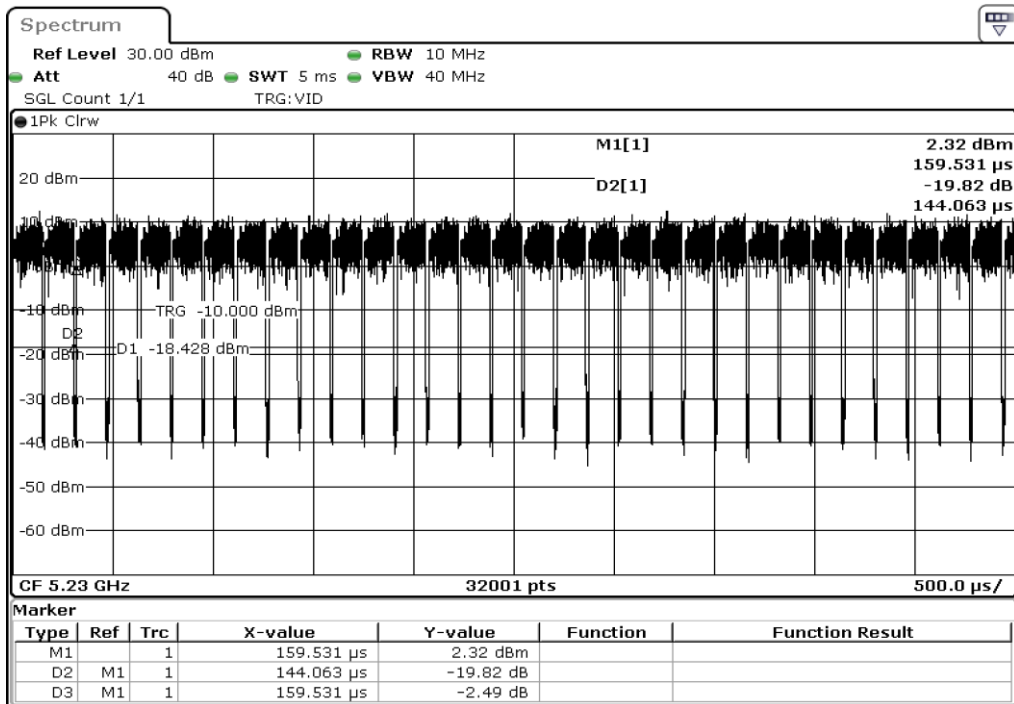

1	Duty Cycle
---	------------

2	Duty Cycle
---	------------

3	Duty Cycle
---	------------

4	Duty Cycle
---	------------

5	Duty Cycle
---	------------

6	Duty Cycle
---	------------

7 Duty Cycle

8 Duty Cycle

Test Band				WLAN_5GHz			
Antenna				Ant 0			
Test Parameters for Channel Bandwidths							
Test Item	No.	Mode	Rate	Bandwidth	RU Tone	RB index	Verdict
Duty Cycle	1	302.11 ac(VHT80	MCS0	80 MHz	-	-	Pass
	2	302.11 ac(VHT80	MCS1	80 MHz	-	-	Pass
	3	302.11 ac(VHT80	MCS2	80 MHz	-	-	Pass
	4	302.11 ac(VHT80	MCS3	80 MHz	-	-	Pass
	5	302.11 ac(VHT80	MCS4	80 MHz	-	-	Pass
	6	302.11 ac(VHT80	MCS5	80 MHz	-	-	Pass
	7	302.11 ac(VHT80	MCS6	80 MHz	-	-	Pass
	8	302.11 ac(VHT80	MCS7	80 MHz	-	-	Pass
	9	302.11 ac(VHT80	MCS8	80 MHz	-	-	Pass
Duty Cycle	10	302.11 ac(VHT80	MCS9	80 MHz	-	-	Pass