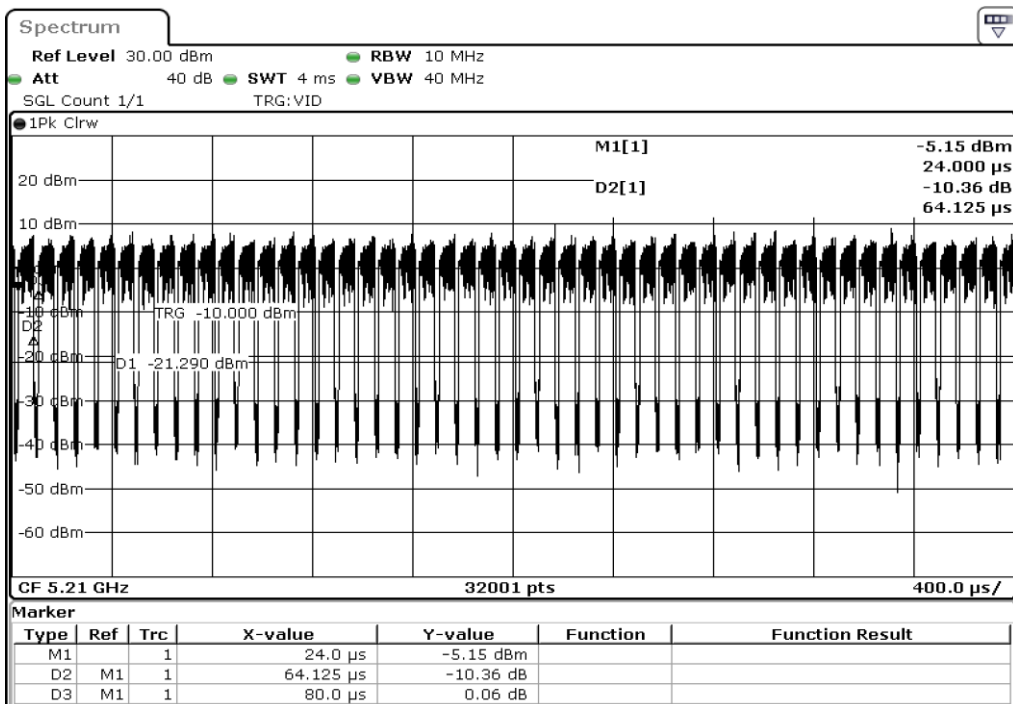

Test Band				WLAN_5GHz			
Antenna				Ant 0			
Test Parameters for Channel Bandwidths							
Test Item	No.	Mode	Rate	Bandwidth	RU Tone	RB index	Verdict
Duty Cycle	1	302.11 ac(VHT80	MCS0	80 MHz	-	-	Pass
	2	302.11 ac(VHT80	MCS1	80 MHz	-	-	Pass
	3	302.11 ac(VHT80	MCS2	80 MHz	-	-	Pass
	4	302.11 ac(VHT80	MCS3	80 MHz	-	-	Pass
	5	302.11 ac(VHT80	MCS4	80 MHz	-	-	Pass
	6	302.11 ac(VHT80	MCS5	80 MHz	-	-	Pass
	7	302.11 ac(VHT80	MCS6	80 MHz	-	-	Pass
	8	302.11 ac(VHT80	MCS7	80 MHz	-	-	Pass
	9	302.11 ac(VHT80	MCS8	80 MHz	-	-	Pass
Duty Cycle	10	302.11 ac(VHT80	MCS9	80 MHz	-	-	Pass

1 Duty Cycle

2 Duty Cycle

3	Duty Cycle
---	------------

4	Duty Cycle
---	------------

5 Duty Cycle

6 Duty Cycle

7 Duty Cycle

8 Duty Cycle