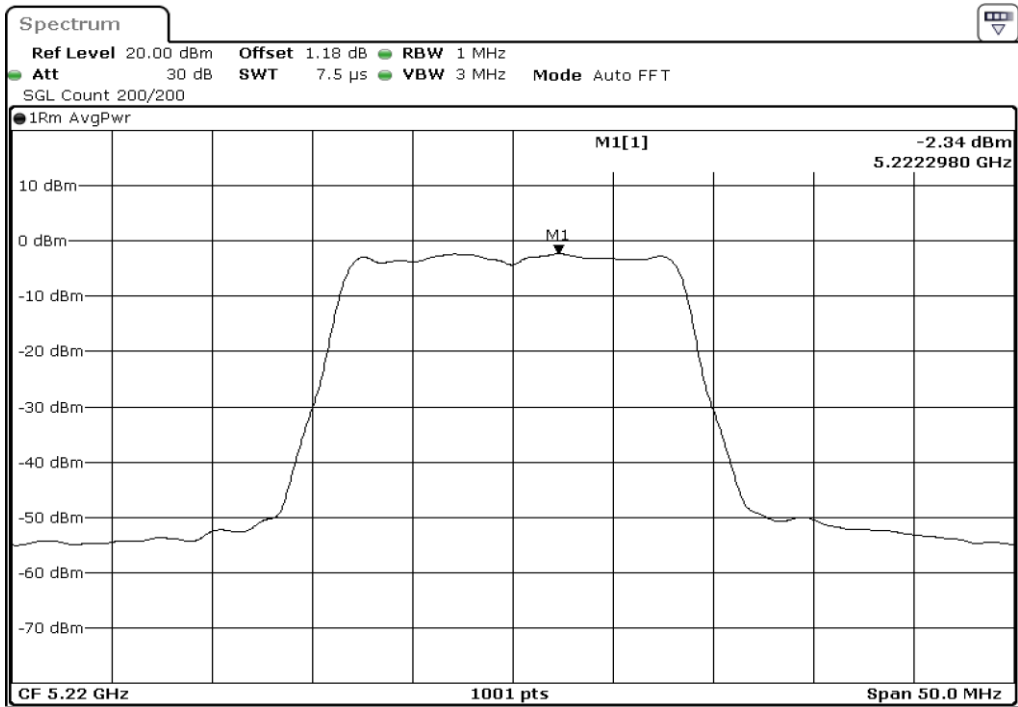

1   Power Spectrul Density