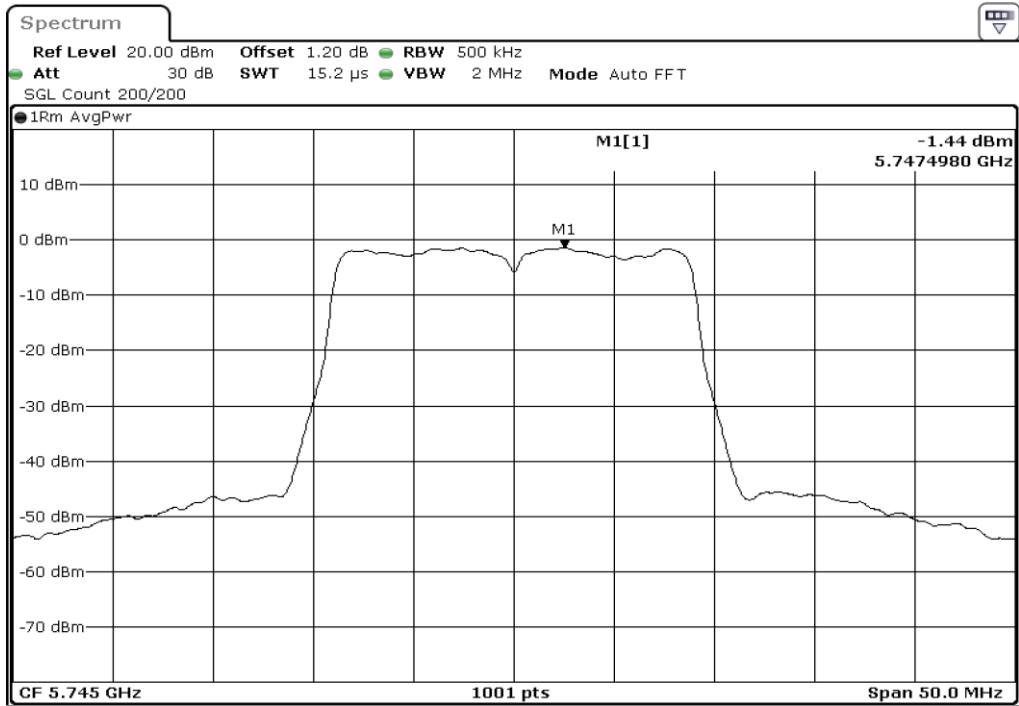

4 Power Spectrul Density