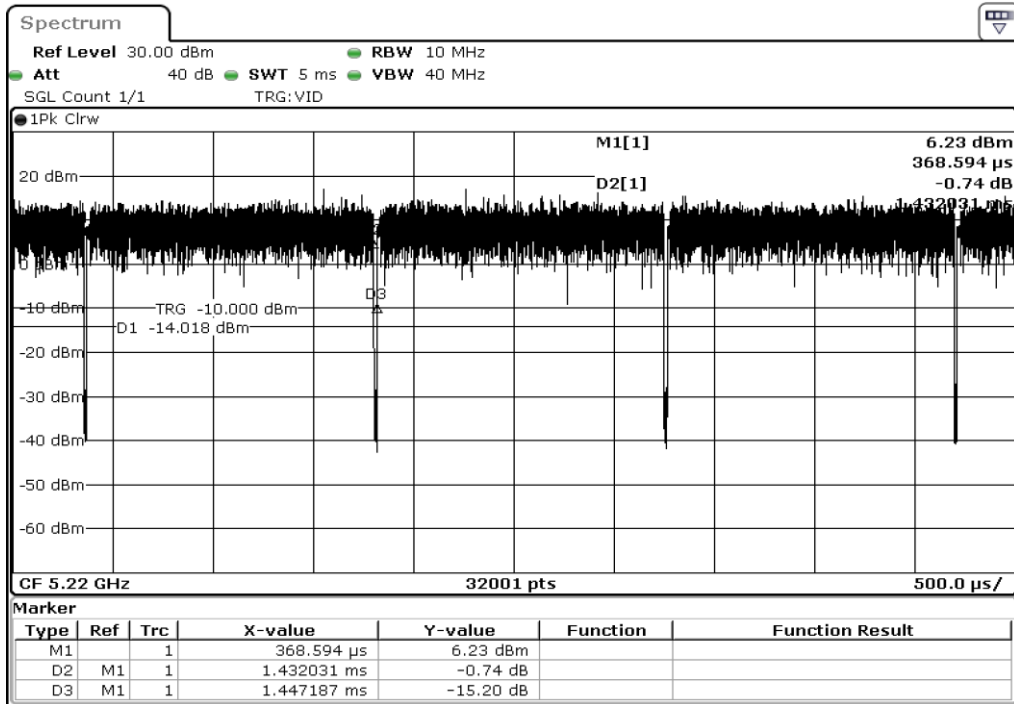

7 Power Spectrul Density

8 Power Spectrul Density

9	Power Spectrul Density
---	------------------------

Test Band				WLAN_5GHz			
Antenna				Ant 0			
Test Parameters for Channel Bandwidths							
Test Item	No.	Mode	Rate	Bandwidth	RU Tone	RB index	Verdict
Duty Cycle	1	802.11 a	6	20 MHz	-	-	Pass
	2	802.11 a	9	20 MHz	-	-	Pass
	3	802.11 a	12	20 MHz	-	-	Pass
	4	802.11 a	18	20 MHz	-	-	Pass
	5	802.11 a	24	20 MHz	-	-	Pass
	6	802.11 a	36	20 MHz	-	-	Pass
	7	802.11 a	48	20 MHz	-	-	Pass
Duty Cycle	8	802.11 a	54	20 MHz	-	-	Pass