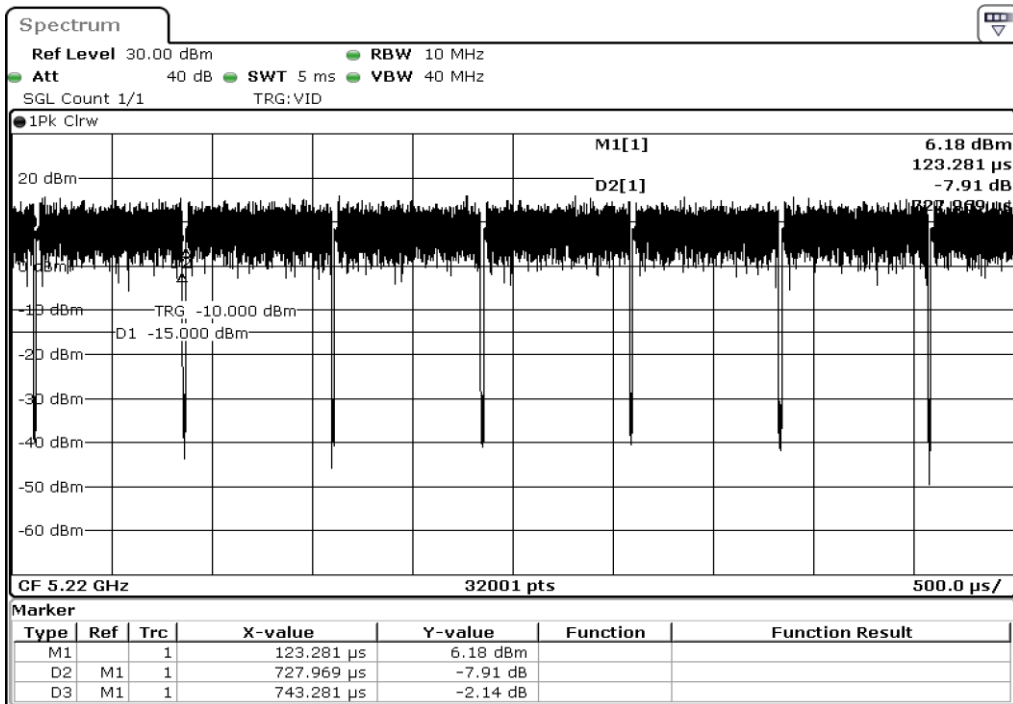

2	Duty Cycle