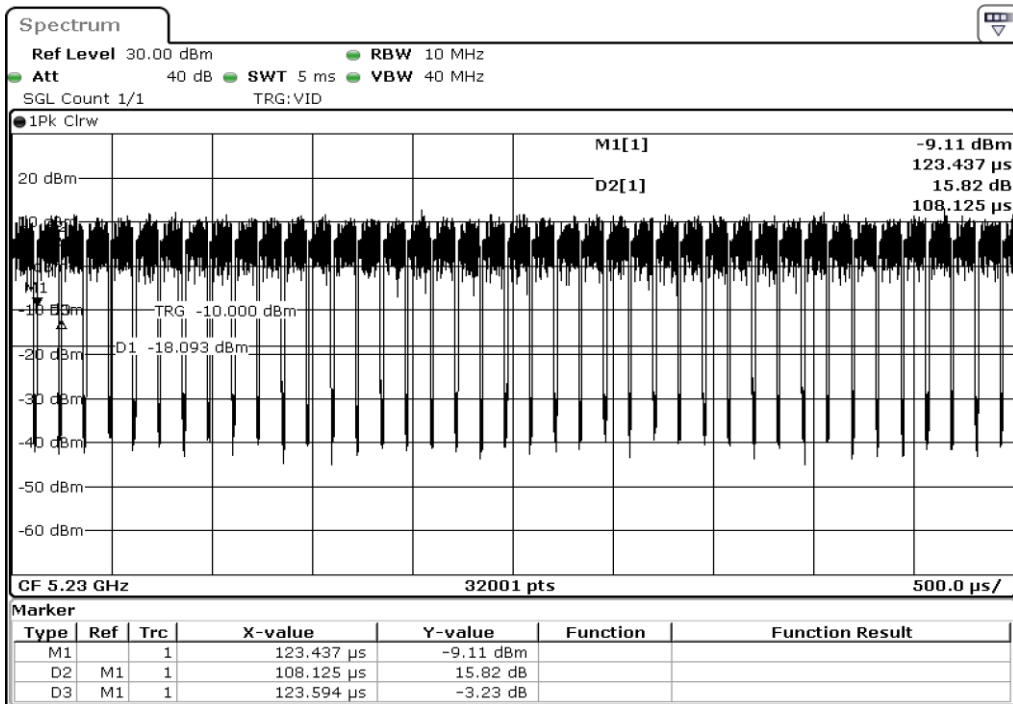

1	Duty Cycle
---	------------

2	Duty Cycle
---	------------

3	Duty Cycle
---	------------

4	Duty Cycle
---	------------

5	Duty Cycle
---	------------

6	Duty Cycle
---	------------

7 Duty Cycle

8 Duty Cycle

Test Band				WLAN_5GHz			
Antenna				Ant 0			
Test Parameters for Channel Bandwidths							
Test Item	No.	Mode	Rate	Bandwidth	RU Tone	RB index	Verdict
Duty Cycle	1	302.11 ac(VHT80	MCS0	80 MHz	-	-	Pass
	2	302.11 ac(VHT80	MCS1	80 MHz	-	-	Pass
	3	302.11 ac(VHT80	MCS2	80 MHz	-	-	Pass
	4	302.11 ac(VHT80	MCS3	80 MHz	-	-	Pass
	5	302.11 ac(VHT80	MCS4	80 MHz	-	-	Pass
	6	302.11 ac(VHT80	MCS5	80 MHz	-	-	Pass
	7	302.11 ac(VHT80	MCS6	80 MHz	-	-	Pass
	8	302.11 ac(VHT80	MCS7	80 MHz	-	-	Pass
	9	302.11 ac(VHT80	MCS8	80 MHz	-	-	Pass
Duty Cycle	10	302.11 ac(VHT80	MCS9	80 MHz	-	-	Pass