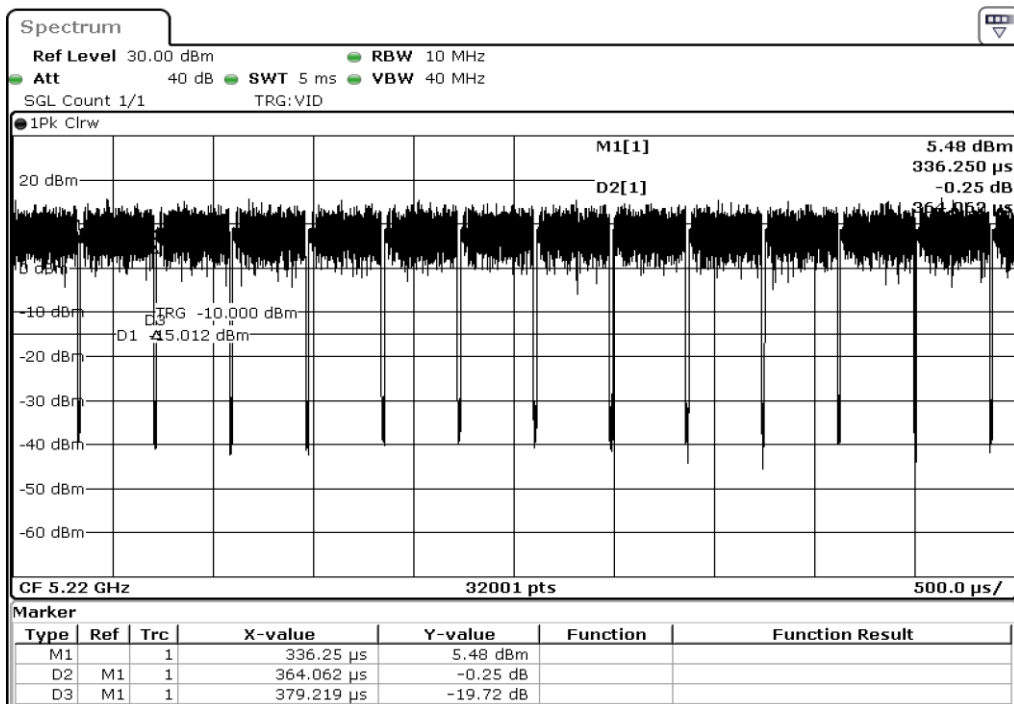

3	Duty Cycle