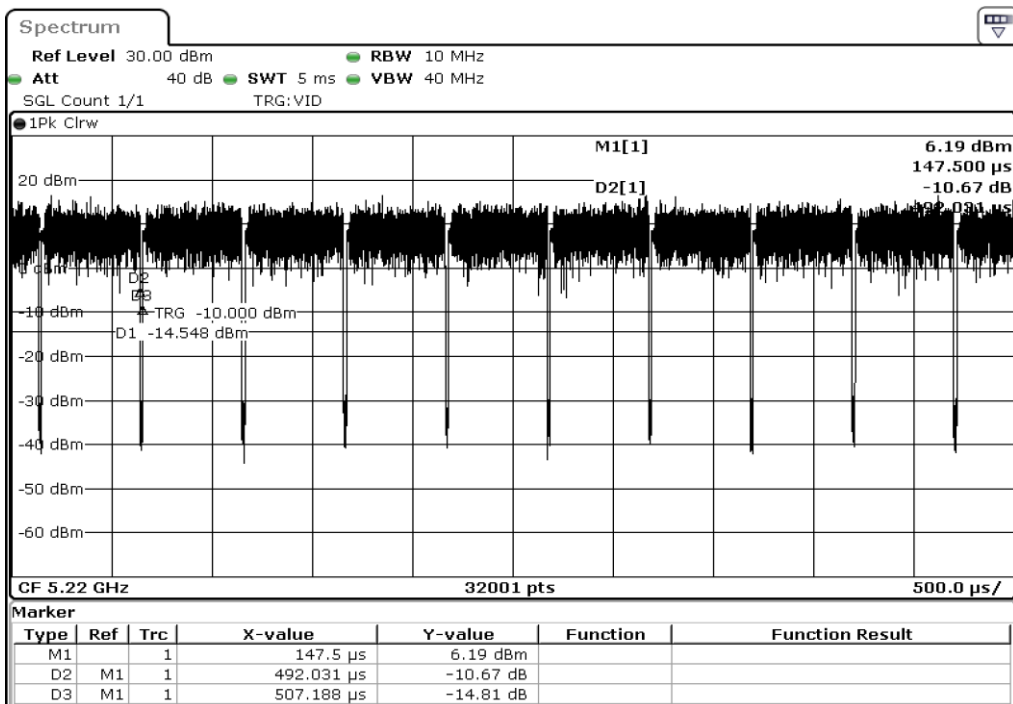

3	Duty Cycle