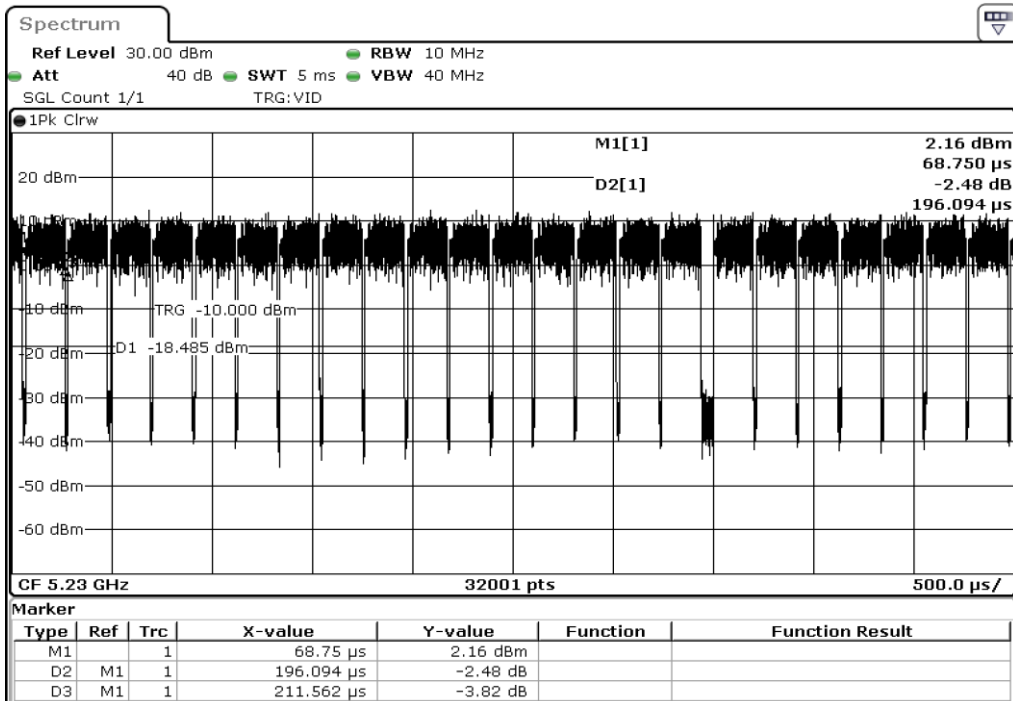

3	Duty Cycle