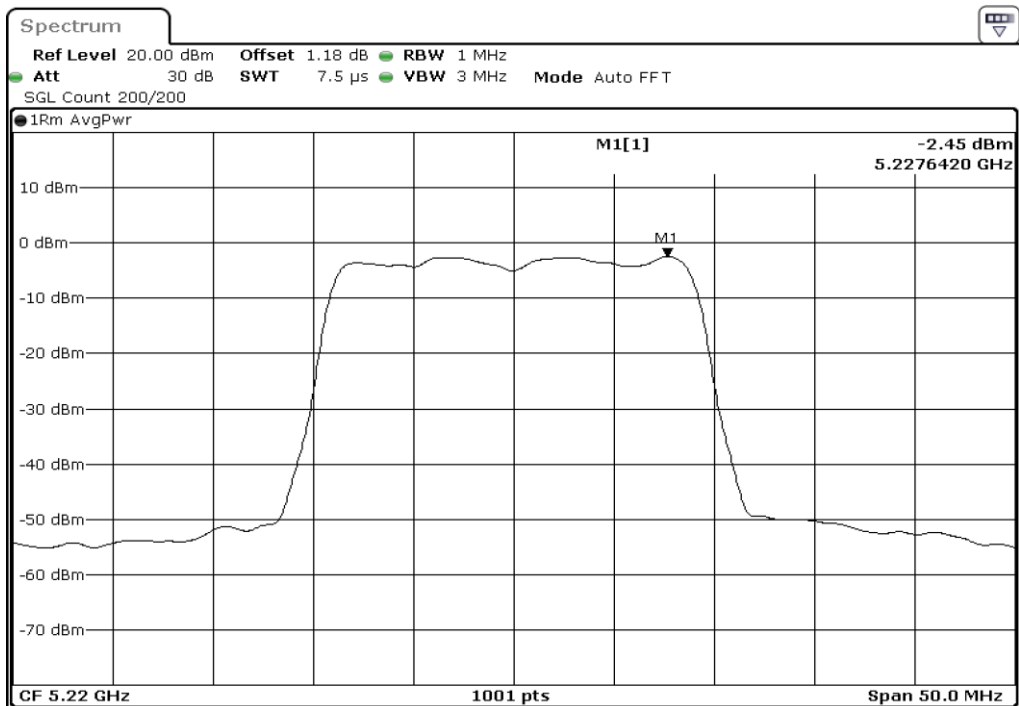

1 Power Spectrul Density

2 Power Spectrul Density

3	Power Spectrul Density
---	------------------------

4	Power Spectrul Density
---	------------------------

5	Power Spectrul Density
---	------------------------

6	Power Spectrul Density
---	------------------------

7 Power Spectrul Density

8 Power Spectrul Density

9	Power Spectrul Density
---	------------------------

Test Band				WLAN_5GHz			
Antenna				Ant 0			
Test Parameters for Channel Bandwidths							
Test Item	No.	Mode	Channel	Bandwidth	RU Tone	RB index	Verdict
Power Spectrul Density	1	802.11 a	5745	20 MHz	-	-	Pass
	2	802.11 a	5785	20 MHz	-	-	Pass
	3	802.11 a	5825	20 MHz	-	-	Pass
	4	802.11 n(HT20)	5745	20 MHz	-	-	Pass
	5	802.11 n(HT20)	5785	20 MHz	-	-	Pass
	6	802.11 n(HT20)	5825	20 MHz	-	-	Pass
	7	802.11 n(HT40)	5755	40 MHz	-	-	Pass
	8	802.11 n(HT40)	5795	40 MHz	-	-	Pass
	9	802.11 ac(VHT80)	5775	80 MHz	-	-	Pass