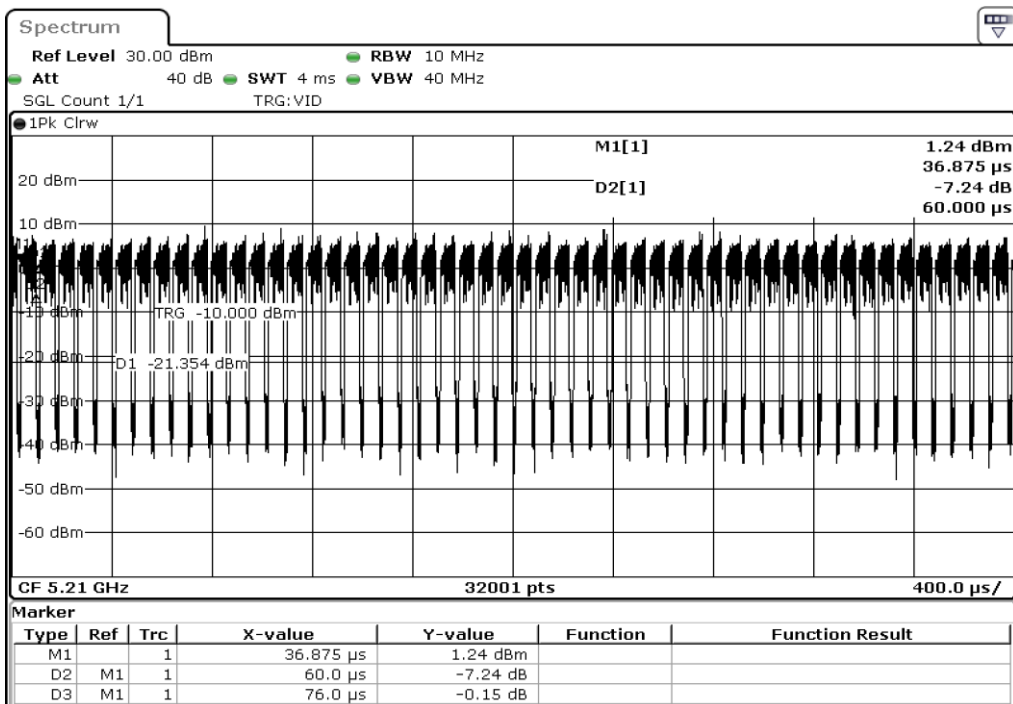

Test Band				WLAN_5GHz			
Antenna				Ant 0			
Test Parameters for Channel Bandwidths							
Test Item	No.	Mode	Rate	Bandwidth	RU Tone	RB index	Verdict
Duty Cycle	1	302.11 ac(VHT80	MCS0	80 MHz	-	-	Pass
	2	302.11 ac(VHT80	MCS1	80 MHz	-	-	Pass
	3	302.11 ac(VHT80	MCS2	80 MHz	-	-	Pass
	4	302.11 ac(VHT80	MCS3	80 MHz	-	-	Pass
	5	302.11 ac(VHT80	MCS4	80 MHz	-	-	Pass
	6	302.11 ac(VHT80	MCS5	80 MHz	-	-	Pass
	7	302.11 ac(VHT80	MCS6	80 MHz	-	-	Pass
	8	302.11 ac(VHT80	MCS7	80 MHz	-	-	Pass
	9	302.11 ac(VHT80	MCS8	80 MHz	-	-	Pass
Duty Cycle	10	302.11 ac(VHT80	MCS9	80 MHz	-	-	Pass

1 Duty Cycle

2 Duty Cycle

3	Duty Cycle
---	------------

4	Duty Cycle
---	------------

5 Duty Cycle

6 Duty Cycle

7 Duty Cycle

8 Duty Cycle