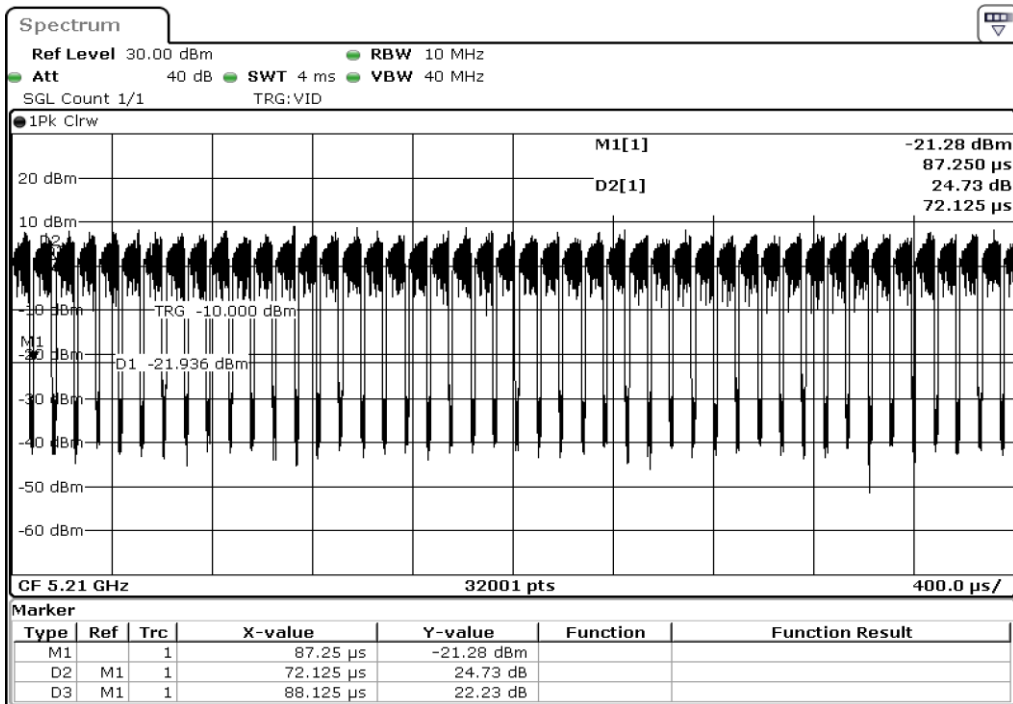

Test Band				WLAN_5GHz			
Antenna				Ant 0			
Test Parameters for Channel Bandwidths							
Test Item	No.	Mode	Rate	Bandwidth	RU Tone	RB index	Verdict
Duty Cycle	1	302.11 ac(VHT80	MCS0	80 MHz	-	-	Pass
	2	302.11 ac(VHT80	MCS1	80 MHz	-	-	Pass
	3	302.11 ac(VHT80	MCS2	80 MHz	-	-	Pass
	4	302.11 ac(VHT80	MCS3	80 MHz	-	-	Pass
	5	302.11 ac(VHT80	MCS4	80 MHz	-	-	Pass
	6	302.11 ac(VHT80	MCS5	80 MHz	-	-	Pass
	7	302.11 ac(VHT80	MCS6	80 MHz	-	-	Pass
	8	302.11 ac(VHT80	MCS7	80 MHz	-	-	Pass
	9	302.11 ac(VHT80	MCS8	80 MHz	-	-	Pass
Duty Cycle	10	302.11 ac(VHT80	MCS9	80 MHz	-	-	Pass

1 Duty Cycle

2 Duty Cycle

3	Duty Cycle
---	------------

4	Duty Cycle
---	------------

5 Duty Cycle

6 Duty Cycle

7 Duty Cycle

8 Duty Cycle