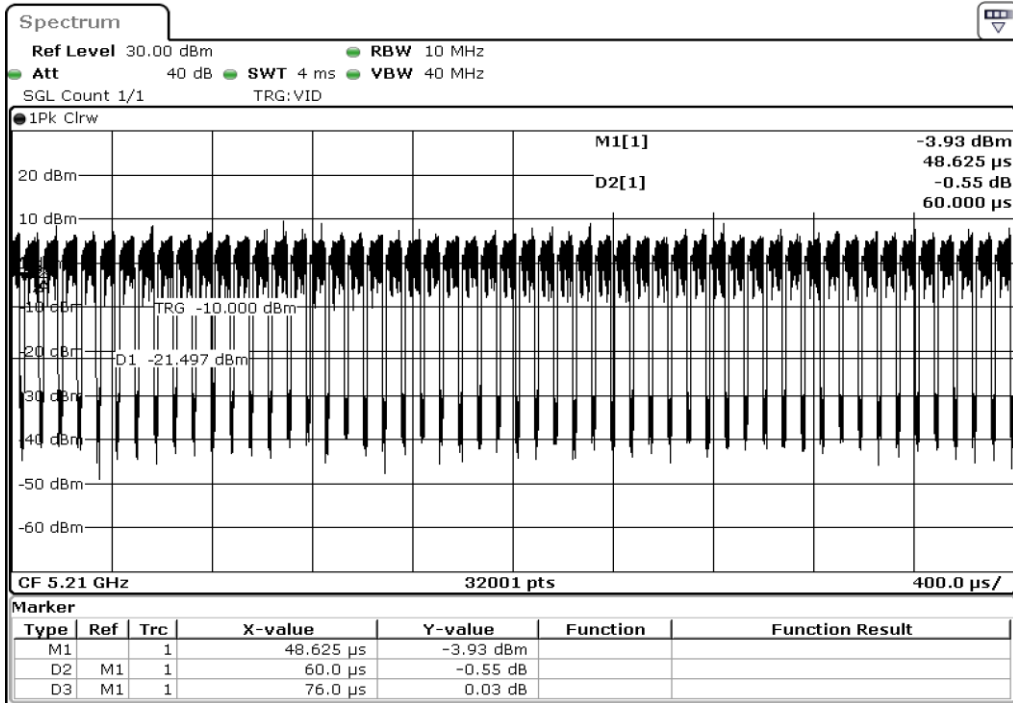

Test Band				WLAN_5GHz			
Antenna				Ant 0			
Test Parameters for Channel Bandwidths							
Test Item	No.	Mode	Rate	Bandwidth	RU Tone	RB index	Verdict
Duty Cycle	1	302.11 ac(VHT80	MCS0	80 MHz	-	-	Pass
	2	302.11 ac(VHT80	MCS1	80 MHz	-	-	Pass
	3	302.11 ac(VHT80	MCS2	80 MHz	-	-	Pass
	4	302.11 ac(VHT80	MCS3	80 MHz	-	-	Pass
	5	302.11 ac(VHT80	MCS4	80 MHz	-	-	Pass
	6	302.11 ac(VHT80	MCS5	80 MHz	-	-	Pass
	7	302.11 ac(VHT80	MCS6	80 MHz	-	-	Pass
	8	302.11 ac(VHT80	MCS7	80 MHz	-	-	Pass
	9	302.11 ac(VHT80	MCS8	80 MHz	-	-	Pass
Duty Cycle	10	302.11 ac(VHT80	MCS9	80 MHz	-	-	Pass

1 Duty Cycle

2 Duty Cycle

3	Duty Cycle
---	------------

4	Duty Cycle
---	------------

5 Duty Cycle

6 Duty Cycle

7 Duty Cycle

8 Duty Cycle