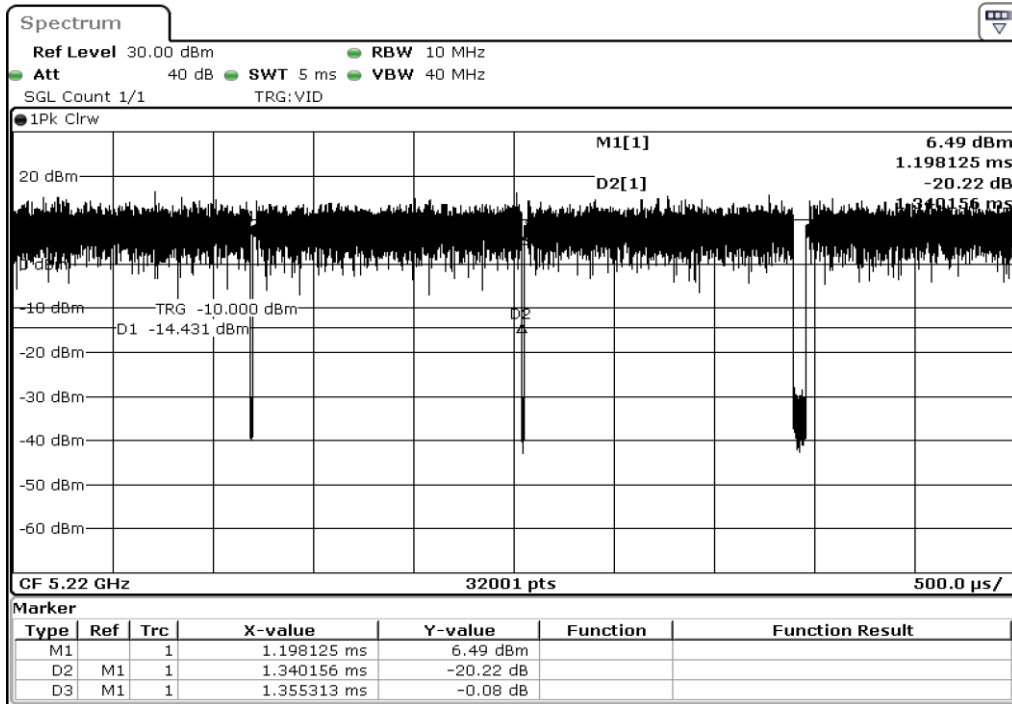

1 Duty Cycle