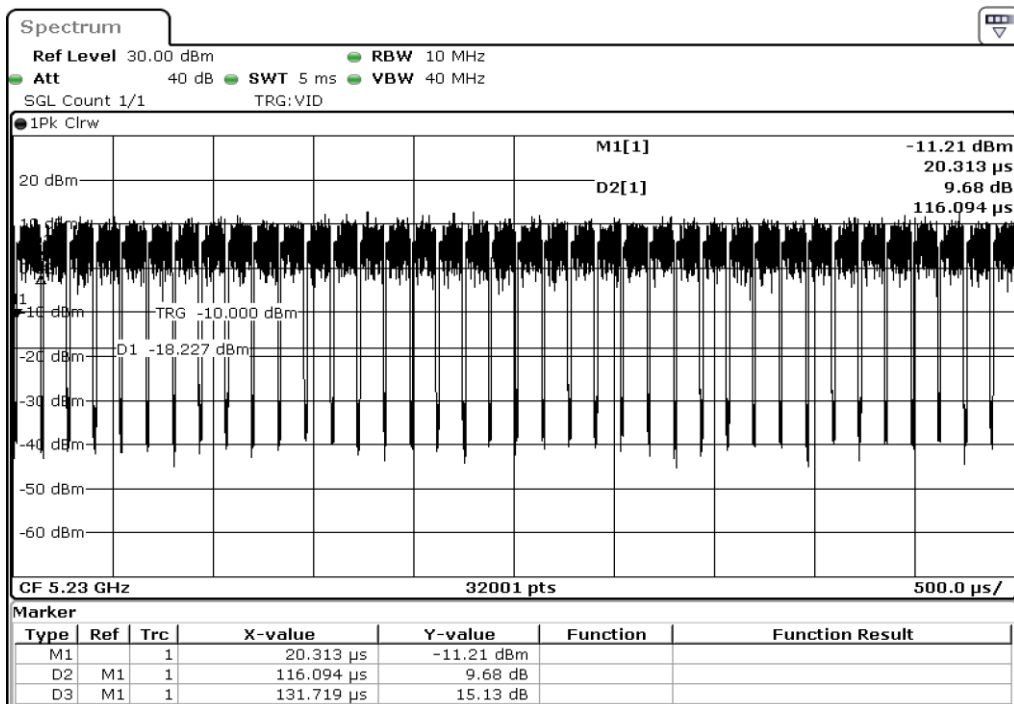

1	Duty Cycle
---	------------

2	Duty Cycle
---	------------

3	Duty Cycle
---	------------

4	Duty Cycle
---	------------

5	Duty Cycle
---	------------

6	Duty Cycle
---	------------

7 Duty Cycle

8 Duty Cycle

Test Band				WLAN_5GHz			
Antenna				Ant 0			
Test Parameters for Channel Bandwidths							
Test Item	No.	Mode	Rate	Bandwidth	RU Tone	RB index	Verdict
Duty Cycle	1	302.11 ac(VHT80	MCS0	80 MHz	-	-	Pass
	2	302.11 ac(VHT80	MCS1	80 MHz	-	-	Pass
	3	302.11 ac(VHT80	MCS2	80 MHz	-	-	Pass
	4	302.11 ac(VHT80	MCS3	80 MHz	-	-	Pass
	5	302.11 ac(VHT80	MCS4	80 MHz	-	-	Pass
	6	302.11 ac(VHT80	MCS5	80 MHz	-	-	Pass
	7	302.11 ac(VHT80	MCS6	80 MHz	-	-	Pass
	8	302.11 ac(VHT80	MCS7	80 MHz	-	-	Pass
	9	302.11 ac(VHT80	MCS8	80 MHz	-	-	Pass
Duty Cycle	10	302.11 ac(VHT80	MCS9	80 MHz	-	-	Pass