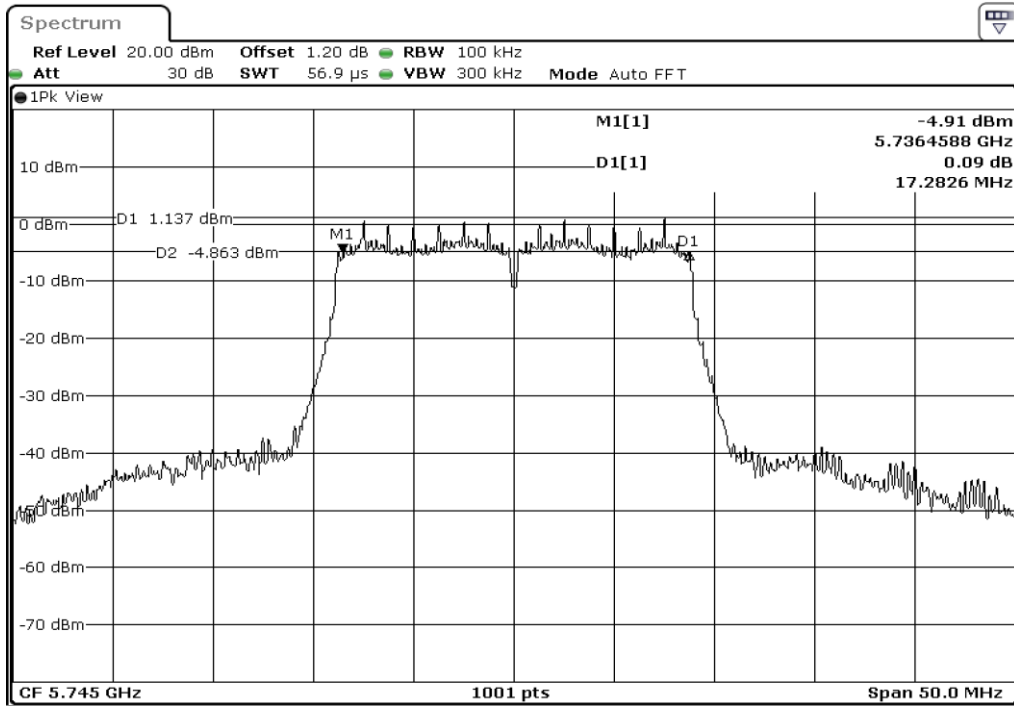

4	6dB Bandwidth