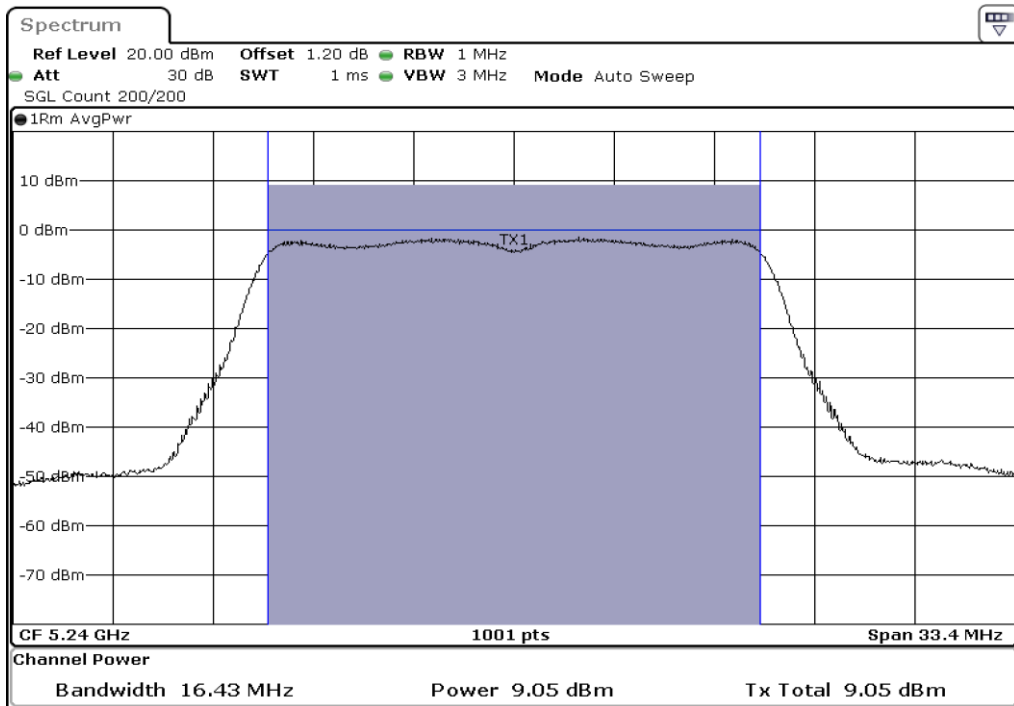

2	Output Power

3	Output Power