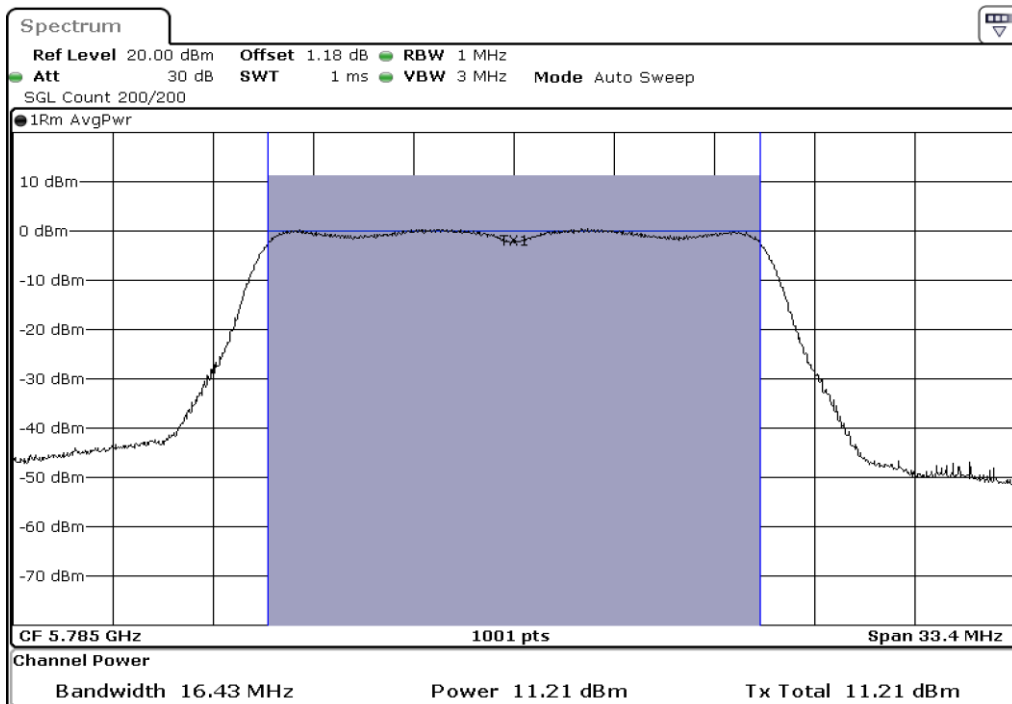

1	Output Power
---	--------------

2	Output Power
---	--------------

3	Output Power
---	--------------

4	Output Power
---	--------------

5	Output Power
---	--------------

6	Output Power
---	--------------

7	Output Power
---	--------------

8	Output Power
---	--------------

9	Output Power
---	--------------

Test Band				WLAN_5GHz			
Antenna				Ant 1			
Test Parameters for Channel Bandwidths							
Test Item	No.	Mode	Channel	Bandwidth	RU Tone	RB index	Verdict
Output Power	1	802.11 a	5745	20 MHz	-	-	Pass
	2	802.11 a	5785	20 MHz	-	-	Pass
	3	802.11 a	5825	20 MHz	-	-	Pass
	4	802.11 n(HT20)	5745	20 MHz	-	-	Pass
	5	802.11 n(HT20)	5785	20 MHz	-	-	Pass
	6	802.11 n(HT20)	5825	20 MHz	-	-	Pass
	7	802.11 n(HT40)	5755	40 MHz	-	-	Pass
	8	802.11 n(HT40)	5795	40 MHz	-	-	Pass
	9	802.11 ac(VHT80)	5775	80 MHz	-	-	Pass

1	Output Power
---	--------------

2	Output Power
---	--------------

3	Output Power
---	--------------

4 Output Power

5 Output Power

6	Output Power
---	--------------

7	Output Power
---	--------------

8	Output Power
---	--------------