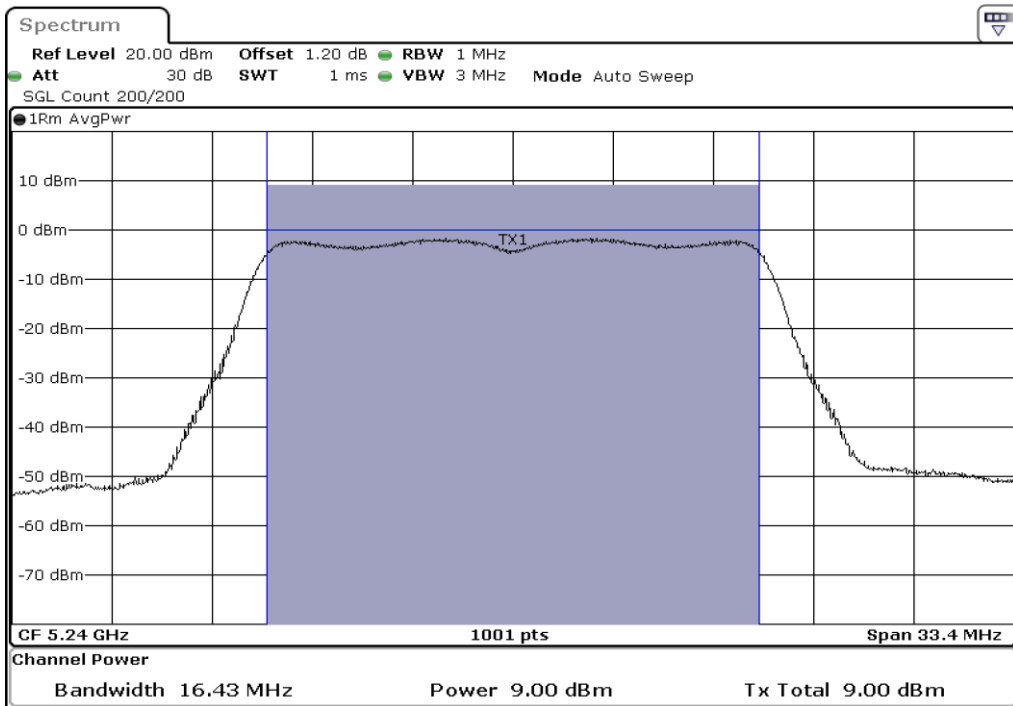

2	Output Power

3	Output Power