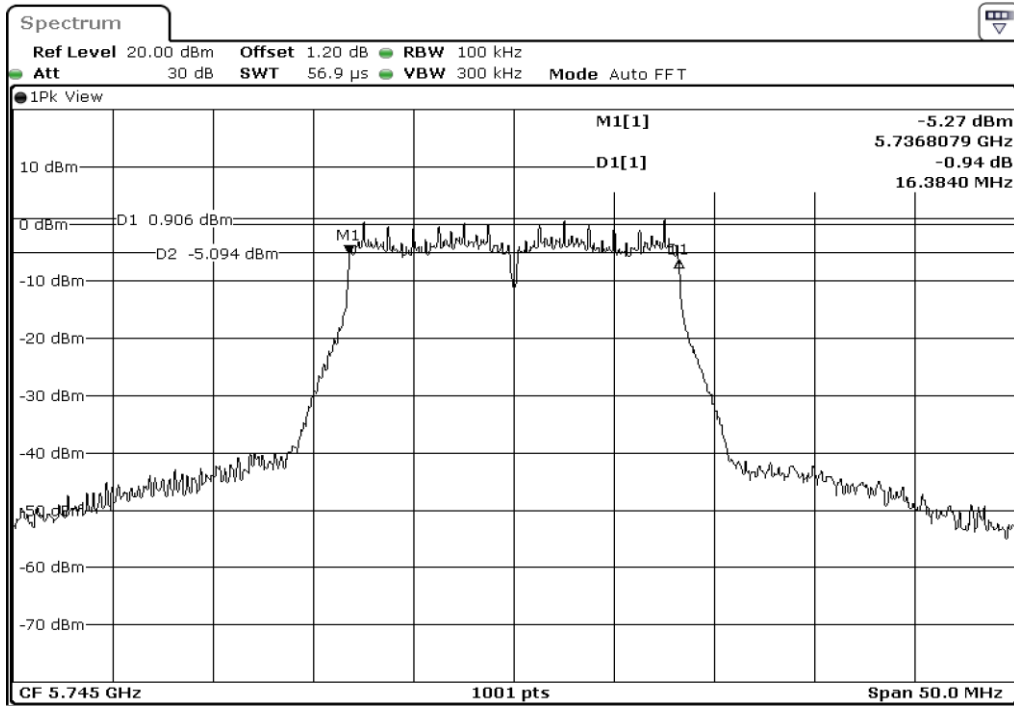

7	6dB Bandwidth
---	---------------

8	6dB Bandwidth
---	---------------

9	6dB Bandwidth
---	---------------

Test Band				WLAN_5GHz			
Antenna				Ant 1			
Test Parameters for Channel Bandwidths							
Test Item	No.	Mode	Channel	Bandwidth	RU Tone	RB index	Verdict
6dB Bandwidth	1	802.11 a	5745	20 MHz	-	-	Pass
	2	802.11 a	5785	20 MHz	-	-	Pass
	3	802.11 a	5825	20 MHz	-	-	Pass
	4	802.11 n(HT20)	5745	20 MHz	-	-	Pass
	5	802.11 n(HT20)	5785	20 MHz	-	-	Pass
	6	802.11 n(HT20)	5825	20 MHz	-	-	Pass
	7	802.11 n(HT40)	5755	40 MHz	-	-	Pass
	8	802.11 n(HT40)	5795	40 MHz	-	-	Pass
	9	802.11 ac(VHT80)	5775	80 MHz	-	-	Pass