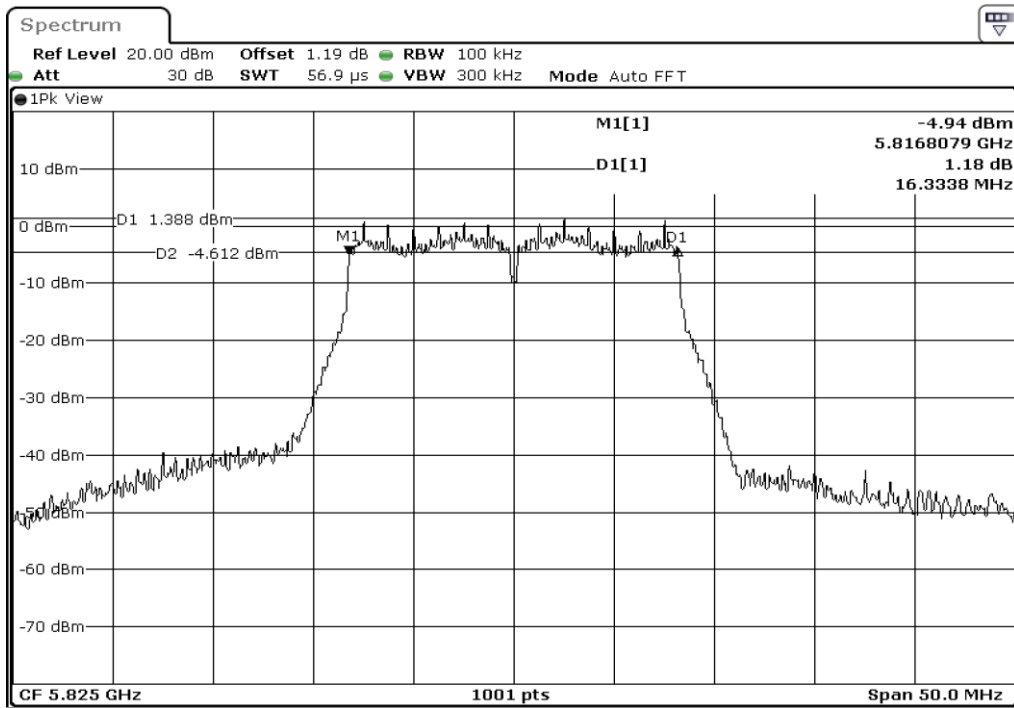

2	6dB Bandwidth

3	6dB Bandwidth