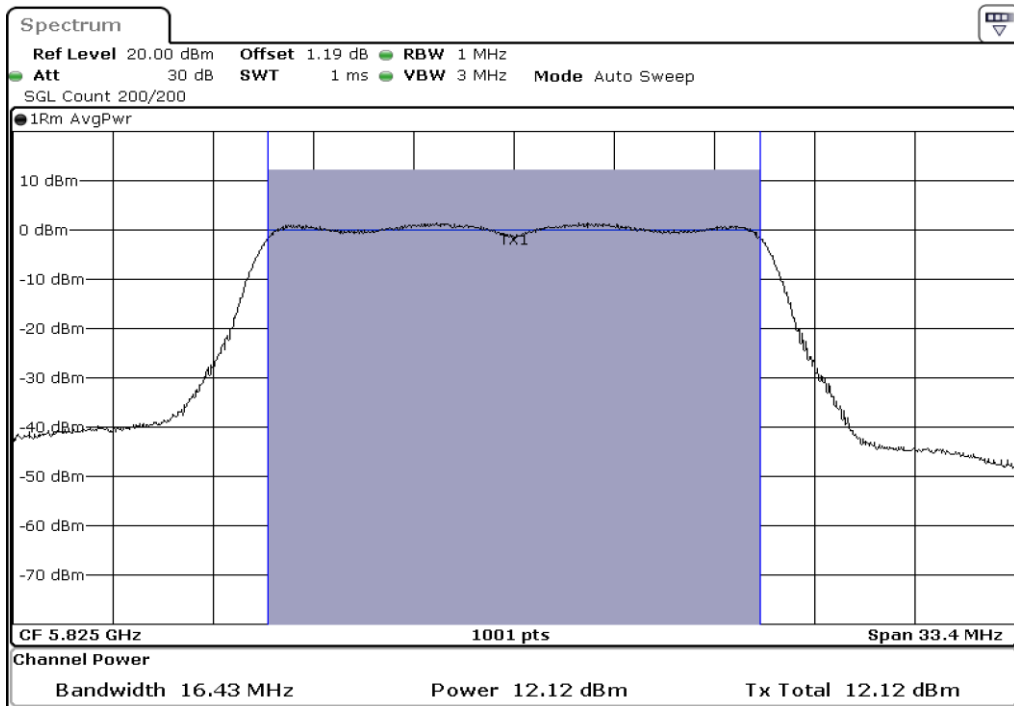

2	Output Power

3	Output Power