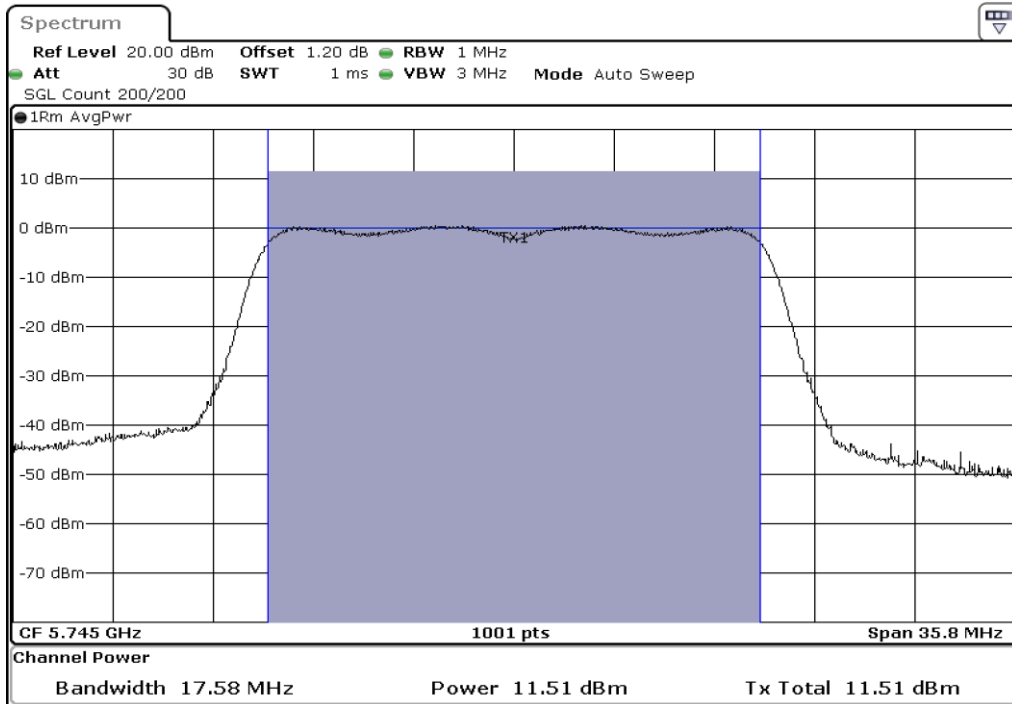

8	Output Power
---	--------------

9	Output Power
---	--------------

Test Band				WLAN_5GHz			
Antenna				Ant 1			
Test Parameters for Channel Bandwidths							
Test Item	No.	Mode	Channel	Bandwidth	RU Tone	RB index	Verdict
Output Power	1	802.11 a	5745	20 MHz	-	-	Pass
	2	802.11 a	5785	20 MHz	-	-	Pass
	3	802.11 a	5825	20 MHz	-	-	Pass
	4	802.11 n(HT20)	5745	20 MHz	-	-	Pass
	5	802.11 n(HT20)	5785	20 MHz	-	-	Pass
	6	802.11 n(HT20)	5825	20 MHz	-	-	Pass
	7	802.11 n(HT40)	5755	40 MHz	-	-	Pass
	8	802.11 n(HT40)	5795	40 MHz	-	-	Pass
	9	802.11 ac(VHT80)	5775	80 MHz	-	-	Pass

1	Output Power
---	--------------

2	Output Power
---	--------------

3	Output Power
---	--------------

4 Output Power

5 Output Power

6	Output Power
---	--------------

7	Output Power
---	--------------

8	Output Power
---	--------------