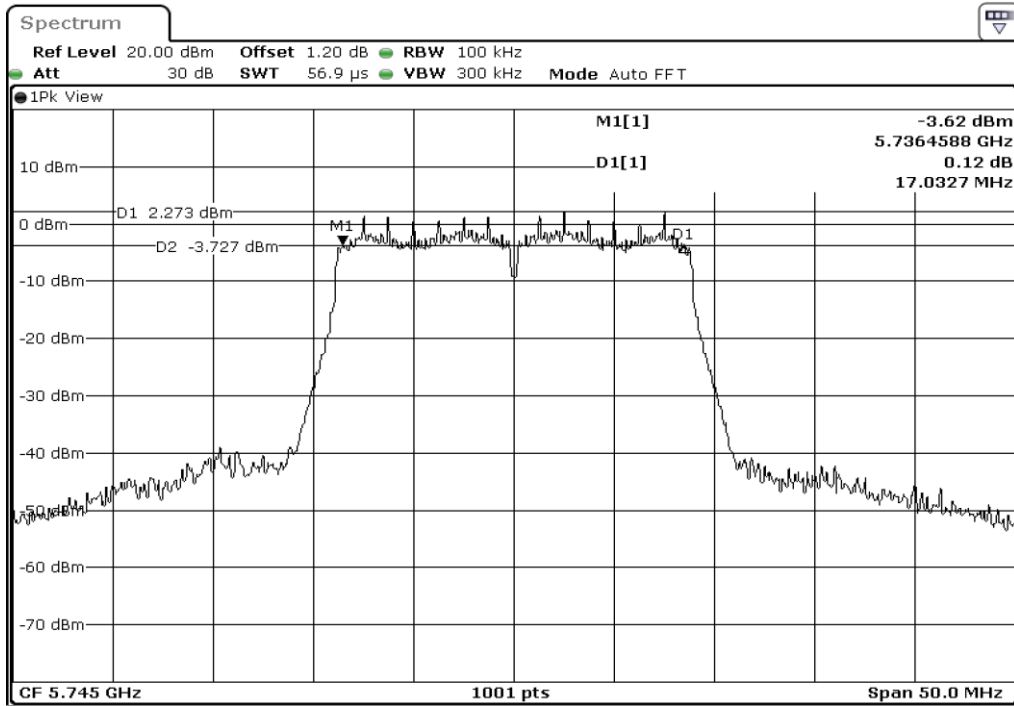

4	6dB Bandwidth