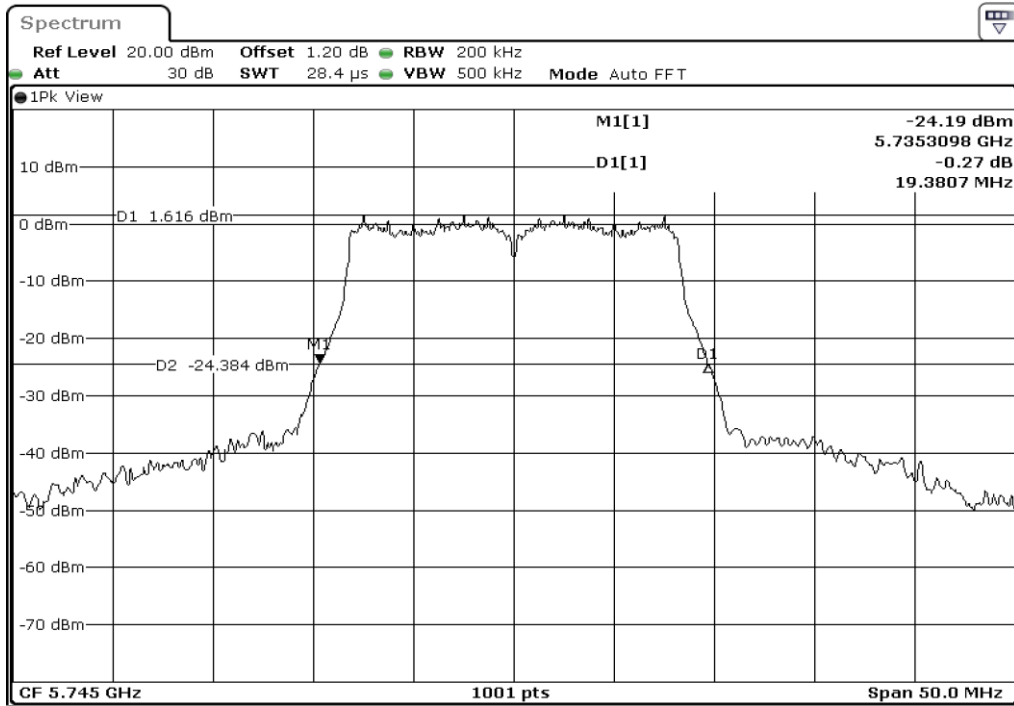

Test Band				WLAN_5GHz			
Antenna				Ant 1			
Test Parameters for Channel Bandwidths							
Test Item	No.	Mode	Channel	Bandwidth	RU Tone	RB index	Verdict
26dB Bandwidth	1	802.11 a	5745	20 MHz	-	-	Pass
	2	802.11 a	5785	20 MHz	-	-	Pass
	3	802.11 a	5825	20 MHz	-	-	Pass
	4	802.11 n(HT20)	5745	20 MHz	-	-	Pass
	5	802.11 n(HT20)	5785	20 MHz	-	-	Pass
	6	802.11 n(HT20)	5825	20 MHz	-	-	Pass
	7	802.11 n(HT40)	5755	40 MHz	-	-	Pass
	8	802.11 n(HT40)	5795	40 MHz	-	-	Pass
	9	802.11 ac(VHT80)	5775	80 MHz	-	-	Pass

1 26dB Bandwidth

2 26dB Bandwidth

3	26dB Bandwidth
---	----------------

4	26dB Bandwidth
---	----------------

5	26dB Bandwidth
---	----------------

6	26dB Bandwidth
---	----------------

7	26dB Bandwidth
---	----------------