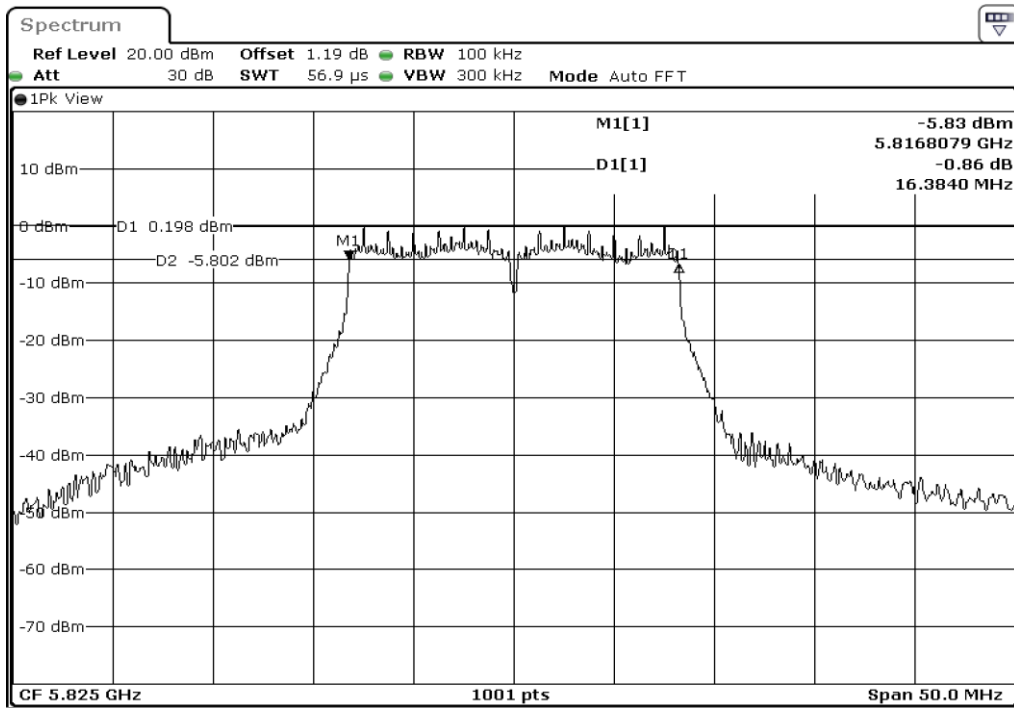

2	6dB Bandwidth

3	6dB Bandwidth