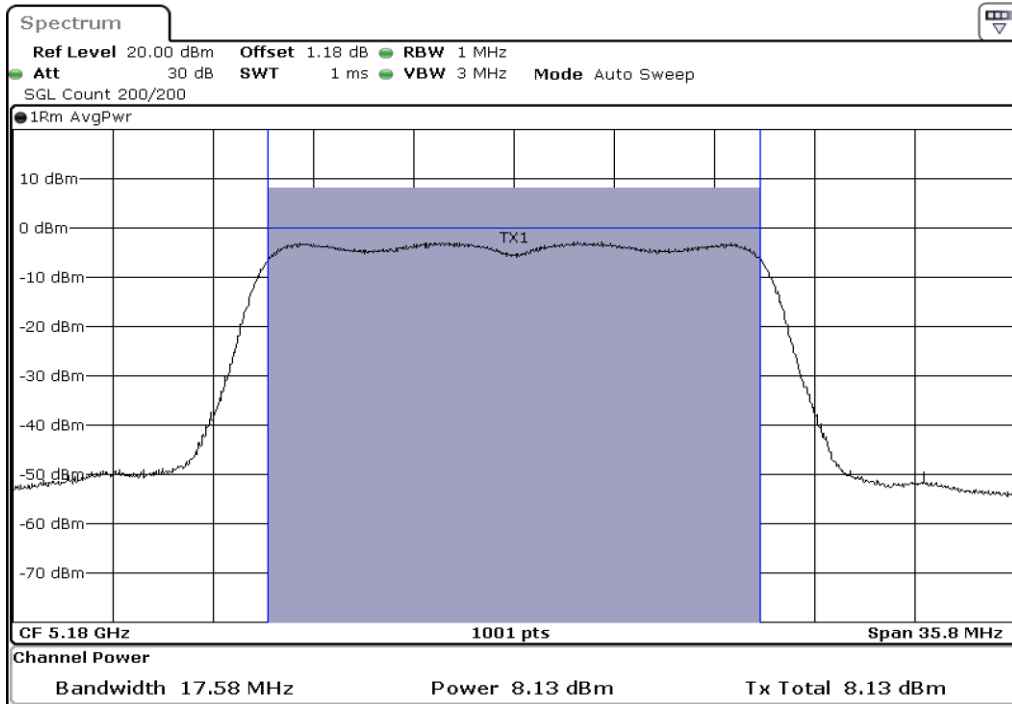

8	Output Power
---	--------------

9	Output Power
---	--------------

Test Band				WLAN_5GHz			
Antenna				Ant 1			
Test Parameters for Channel Bandwidths							
Test Item	No.	Mode	Channel	Bandwidth	RU Tone	RB index	Verdict
Output Power	1	802.11 a	5180	20 MHz	-	-	Pass
	2	802.11 a	5220	20 MHz	-	-	Pass
	3	802.11 a	5240	20 MHz	-	-	Pass
	4	802.11 n(HT20)	5180	20 MHz	-	-	Pass
	5	802.11 n(HT20)	5220	20 MHz	-	-	Pass
	6	802.11 n(HT20)	5240	20 MHz	-	-	Pass
	7	802.11 n(HT40)	5190	40 MHz	-	-	Pass
	8	802.11 n(HT40)	5230	40 MHz	-	-	Pass
	9	802.11 ac(VHT80)	5210	80 MHz	-	-	Pass

1	Output Power
---	--------------

2	Output Power
---	--------------

3	Output Power
---	--------------

4	Output Power
---	--------------

5	Output Power
---	--------------

6	Output Power
---	--------------

7	Output Power
---	--------------