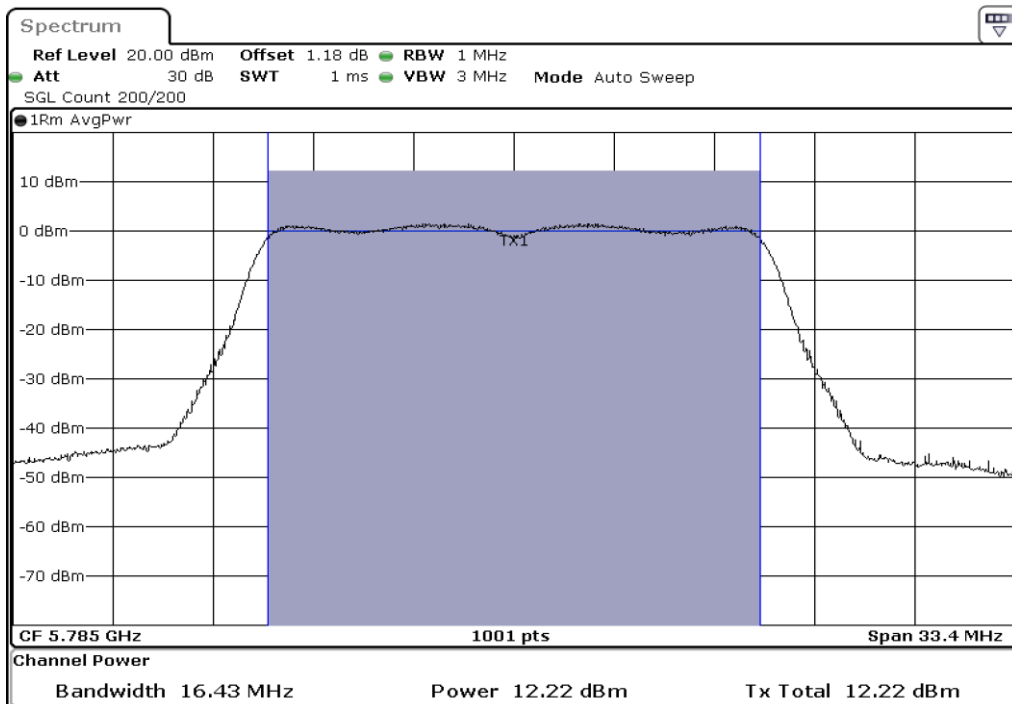

8	Output Power
---	--------------

9	Output Power
---	--------------

Test Band				WLAN_5GHz			
Antenna				Ant 0			
Test Parameters for Channel Bandwidths							
Test Item	No.	Mode	Channel	Bandwidth	RU Tone	RB index	Verdict
Output Power	1	802.11 a	5745	20 MHz	-	-	Pass
	2	802.11 a	5785	20 MHz	-	-	Pass
	3	802.11 a	5825	20 MHz	-	-	Pass
	4	802.11 n(HT20)	5745	20 MHz	-	-	Pass
	5	802.11 n(HT20)	5785	20 MHz	-	-	Pass
	6	802.11 n(HT20)	5825	20 MHz	-	-	Pass
	7	802.11 n(HT40)	5755	40 MHz	-	-	Pass
	8	802.11 n(HT40)	5795	40 MHz	-	-	Pass
	9	802.11 ac(VHT80)	5775	80 MHz	-	-	Pass

1	Output Power
---	--------------

2	Output Power
---	--------------

3	Output Power
---	--------------

4	Output Power
---	--------------

5	Output Power
---	--------------

6	Output Power
---	--------------

7	Output Power
---	--------------