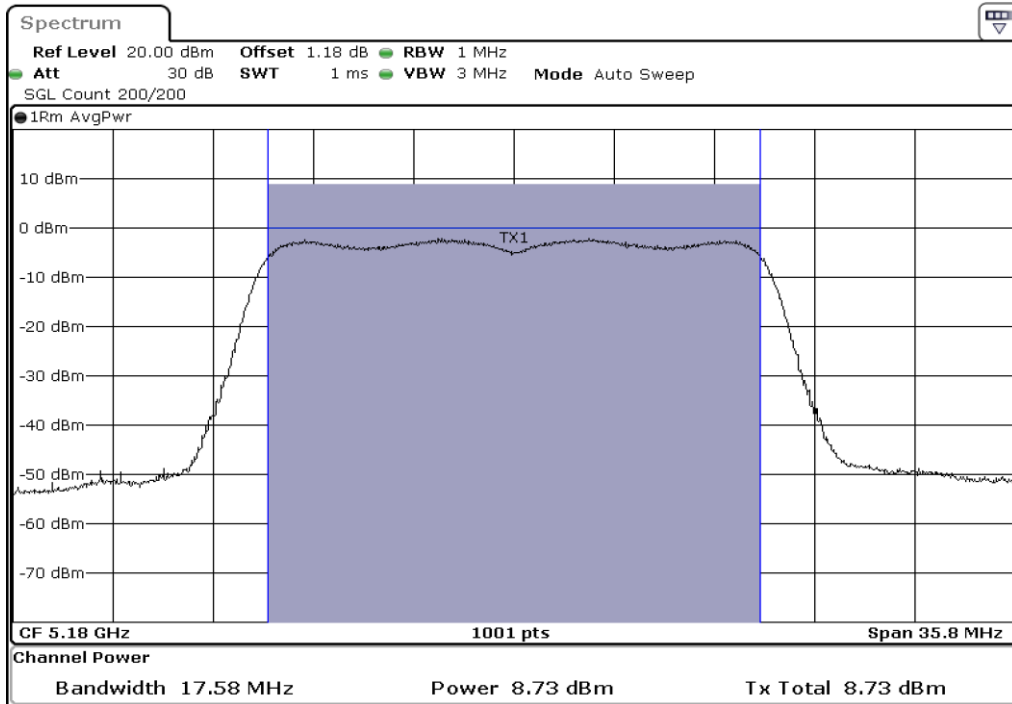

4	Output Power