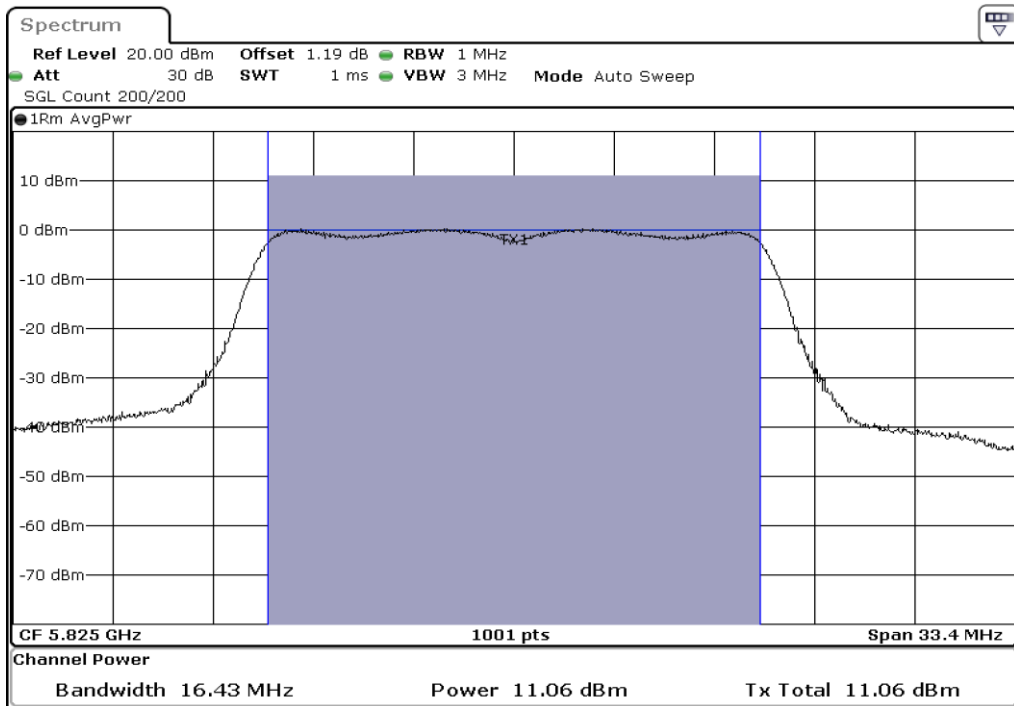

2	Output Power

3	Output Power