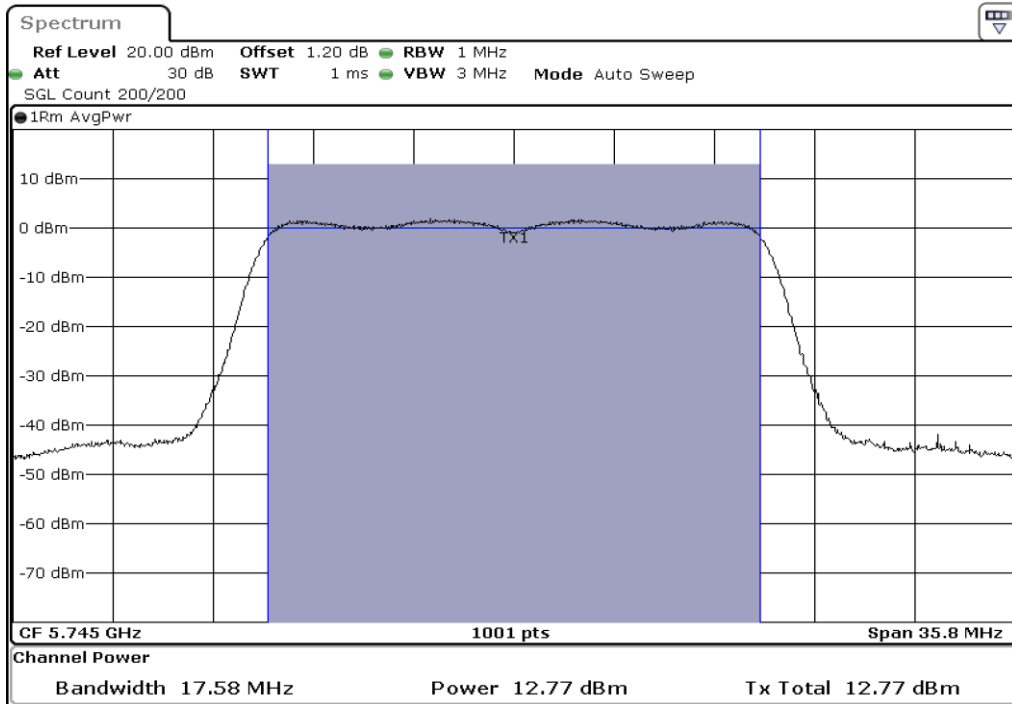

8	Output Power
---	--------------

9	Output Power
---	--------------

Test Band				WLAN_5GHz			
Antenna				Ant 0			
Test Parameters for Channel Bandwidths							
Test Item	No.	Mode	Channel	Bandwidth	RU Tone	RB index	Verdict
Output Power	1	802.11 a	5745	20 MHz	-	-	Pass
	2	802.11 a	5785	20 MHz	-	-	Pass
	3	802.11 a	5825	20 MHz	-	-	Pass
	4	802.11 n(HT20)	5745	20 MHz	-	-	Pass
	5	802.11 n(HT20)	5785	20 MHz	-	-	Pass
	6	802.11 n(HT20)	5825	20 MHz	-	-	Pass
	7	802.11 n(HT40)	5755	40 MHz	-	-	Pass
	8	802.11 n(HT40)	5795	40 MHz	-	-	Pass
	9	802.11 ac(VHT80)	5775	80 MHz	-	-	Pass

1	Output Power
---	--------------

2	Output Power
---	--------------

3	Output Power
---	--------------

4	Output Power
---	--------------

5	Output Power
---	--------------

6	Output Power
---	--------------

7	Output Power
---	--------------