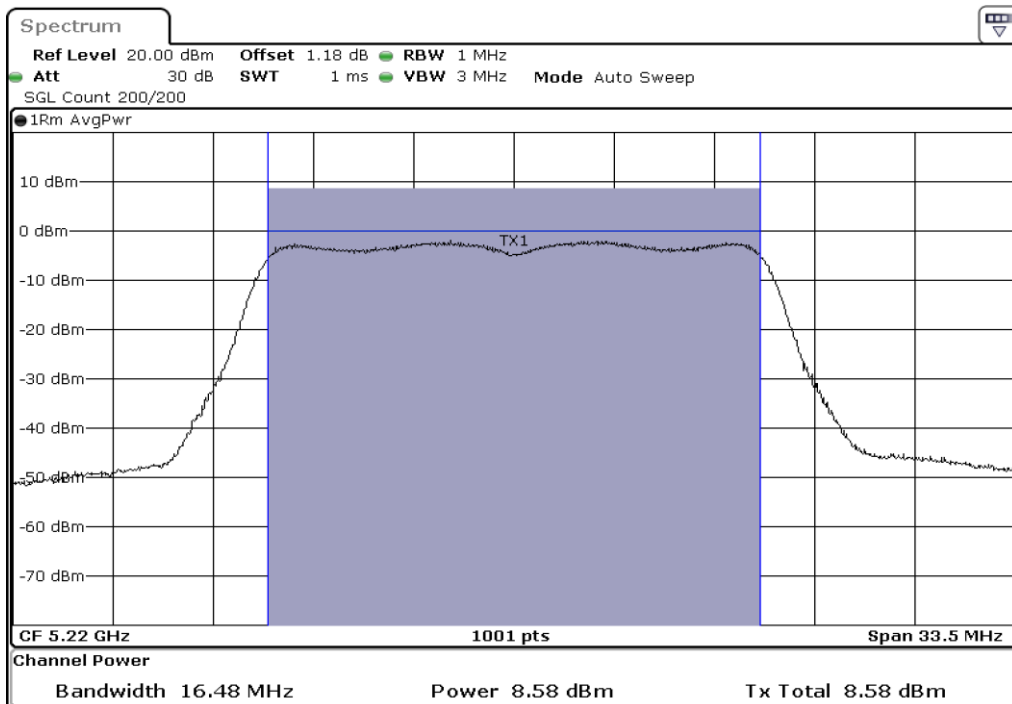

8	Output Power
---	--------------

9	Output Power
---	--------------

Test Band				WLAN_5GHz			
Antenna				Ant 1			
Test Parameters for Channel Bandwidths							
Test Item	No.	Mode	Channel	Bandwidth	RU Tone	RB index	Verdict
Output Power	1	802.11 a	5180	20 MHz	-	-	Pass
	2	802.11 a	5220	20 MHz	-	-	Pass
	3	802.11 a	5240	20 MHz	-	-	Pass
	4	802.11 n(HT20)	5180	20 MHz	-	-	Pass
	5	802.11 n(HT20)	5220	20 MHz	-	-	Pass
	6	802.11 n(HT20)	5240	20 MHz	-	-	Pass
	7	802.11 n(HT40)	5190	40 MHz	-	-	Pass
	8	802.11 n(HT40)	5230	40 MHz	-	-	Pass
	9	802.11 ac(VHT80)	5210	80 MHz	-	-	Pass

1	Output Power
---	--------------

2	Output Power
---	--------------

3	Output Power
---	--------------

4	Output Power
---	--------------

5	Output Power
---	--------------

6	Output Power
---	--------------

7	Output Power
---	--------------