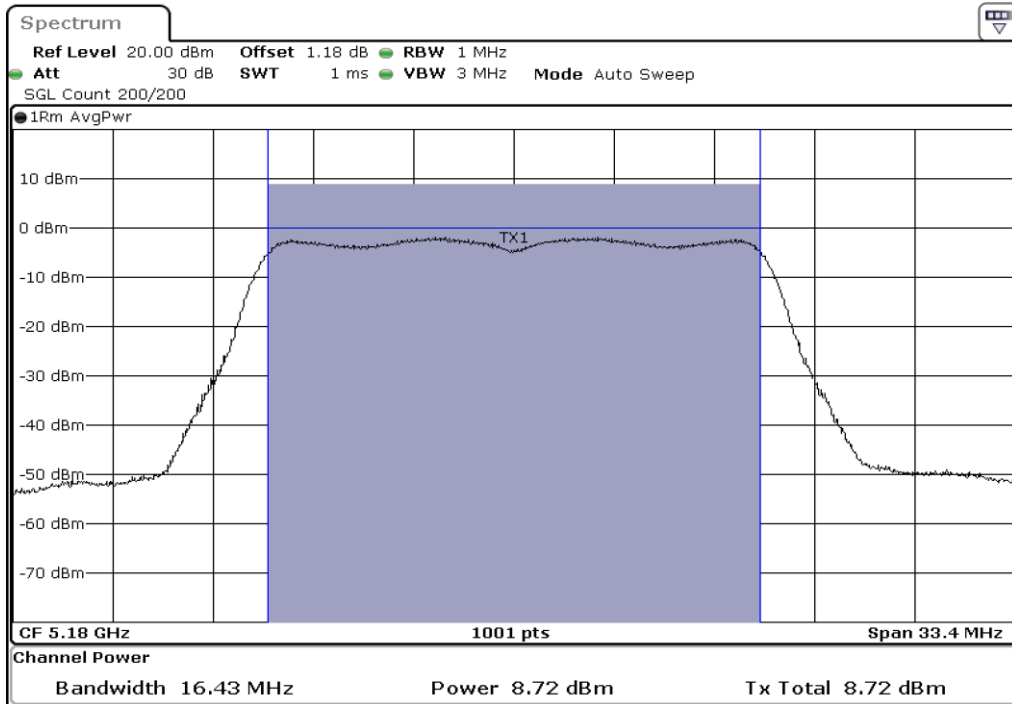

7	6dB Bandwidth
---	---------------

8	6dB Bandwidth
---	---------------

9	6dB Bandwidth
---	---------------

Test Band				WLAN_5GHz			
Antenna				Ant 0			
Test Parameters for Channel Bandwidths							
Test Item	No.	Mode	Channel	Bandwidth	RU Tone	RB index	Verdict
Output Power	1	802.11 a	5180	20 MHz	-	-	Pass
	2	802.11 a	5220	20 MHz	-	-	Pass
	3	802.11 a	5240	20 MHz	-	-	Pass
	4	802.11 n(HT20)	5180	20 MHz	-	-	Pass
	5	802.11 n(HT20)	5220	20 MHz	-	-	Pass
	6	802.11 n(HT20)	5240	20 MHz	-	-	Pass
	7	802.11 n(HT40)	5190	40 MHz	-	-	Pass
	8	802.11 n(HT40)	5230	40 MHz	-	-	Pass
	9	802.11 ac(VHT80)	5210	80 MHz	-	-	Pass