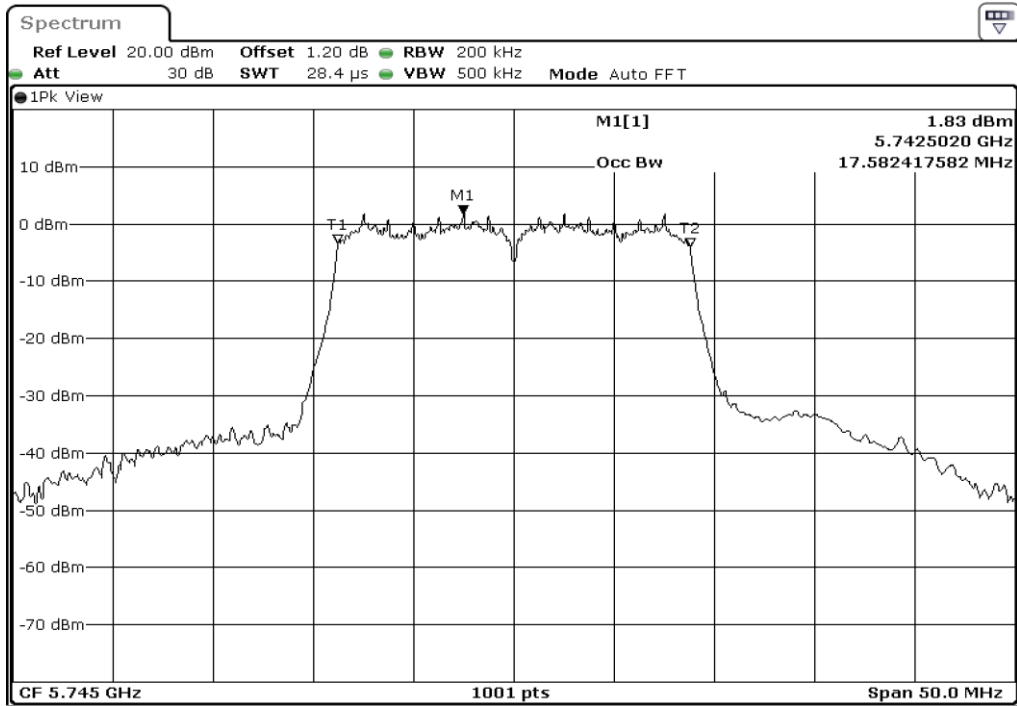

4	99% Occupied Bandwidth