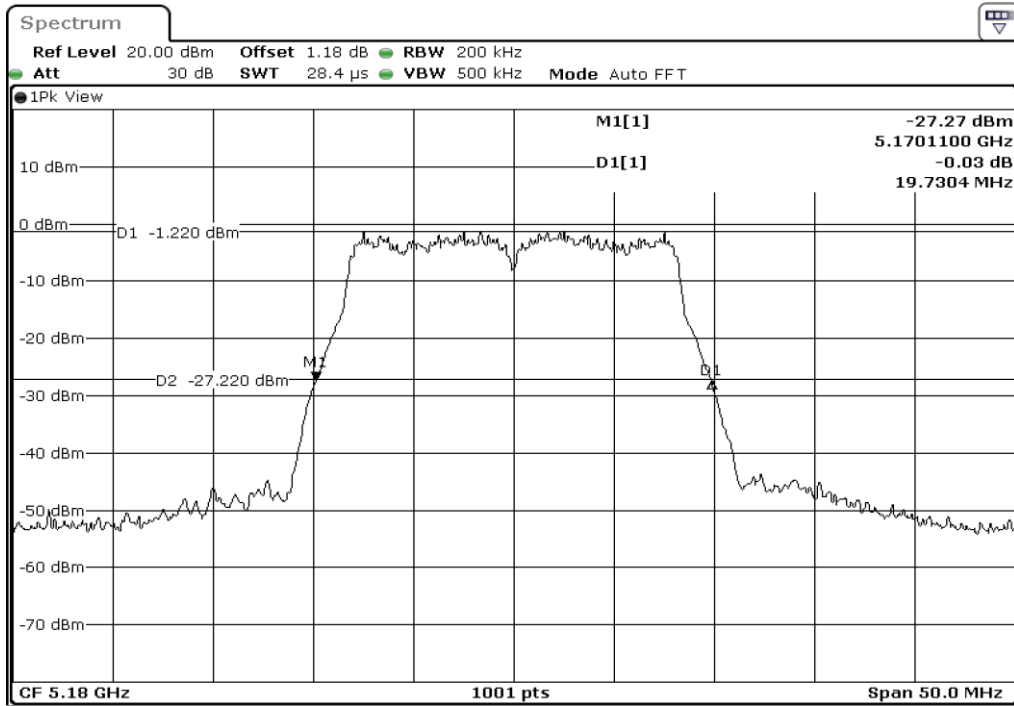

5	99% Occupied Bandwidth
---	------------------------

6	99% Occupied Bandwidth
---	------------------------

7	99% Occupied Bandwidth
---	------------------------

8	99% Occupied Bandwidth
---	------------------------

9	99% Occupied Bandwidth
---	------------------------

Test Band				WLAN_5GHz			
Antenna				Ant 0			
Test Parameters for Channel Bandwidths							
Test Item	No.	Mode	Channel	Bandwidth	RU Tone	RB index	Verdict
26dB Bandwidth	1	802.11 a	5180	20 MHz	-	-	Pass
	2	802.11 a	5220	20 MHz	-	-	Pass
	3	802.11 a	5240	20 MHz	-	-	Pass
	4	802.11 n(HT20)	5180	20 MHz	-	-	Pass
	5	802.11 n(HT20)	5220	20 MHz	-	-	Pass
	6	802.11 n(HT20)	5240	20 MHz	-	-	Pass
	7	802.11 n(HT40)	5190	40 MHz	-	-	Pass
	8	802.11 n(HT40)	5230	40 MHz	-	-	Pass
	9	802.11 ac(VHT80)	5210	80 MHz	-	-	Pass