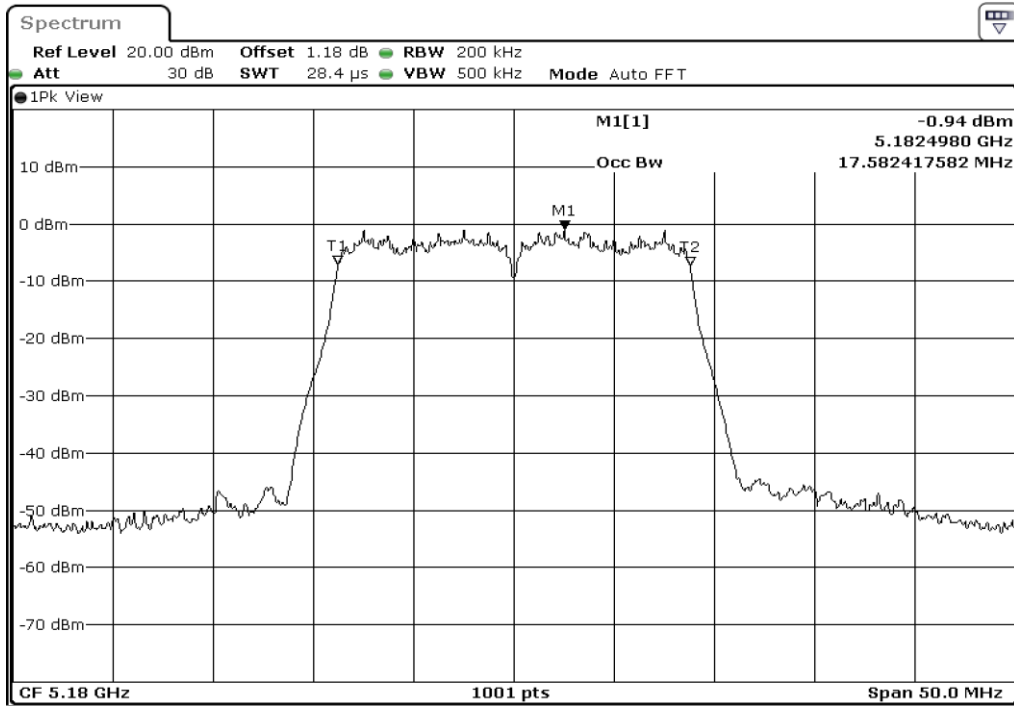

4	99% Occupied Bandwidth