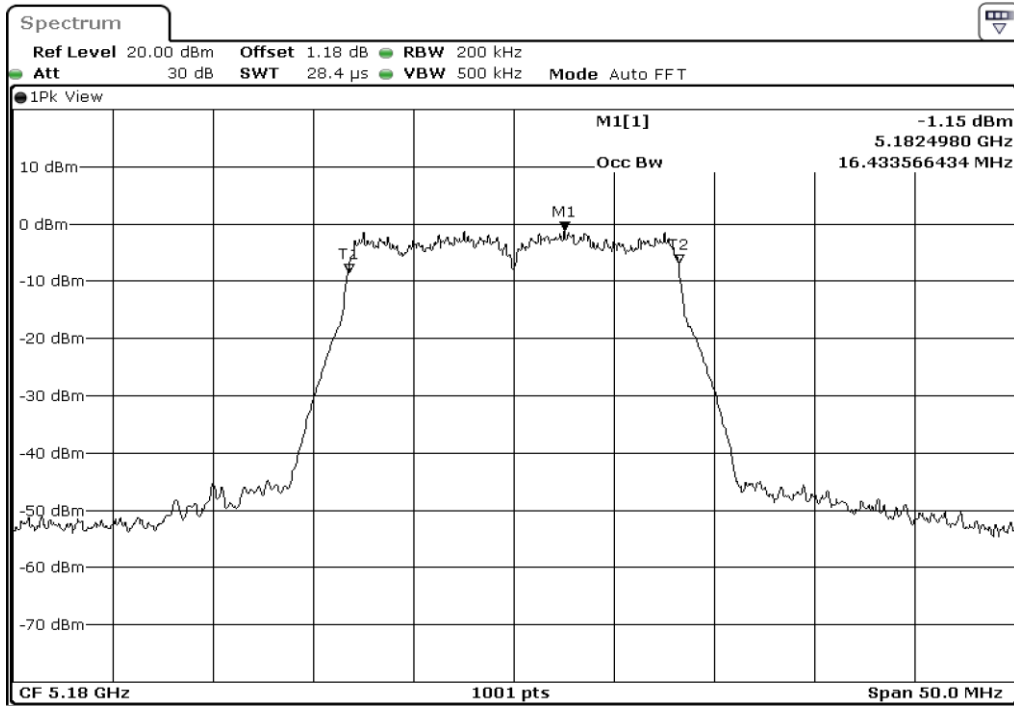

1	99% Occupied Bandwidth