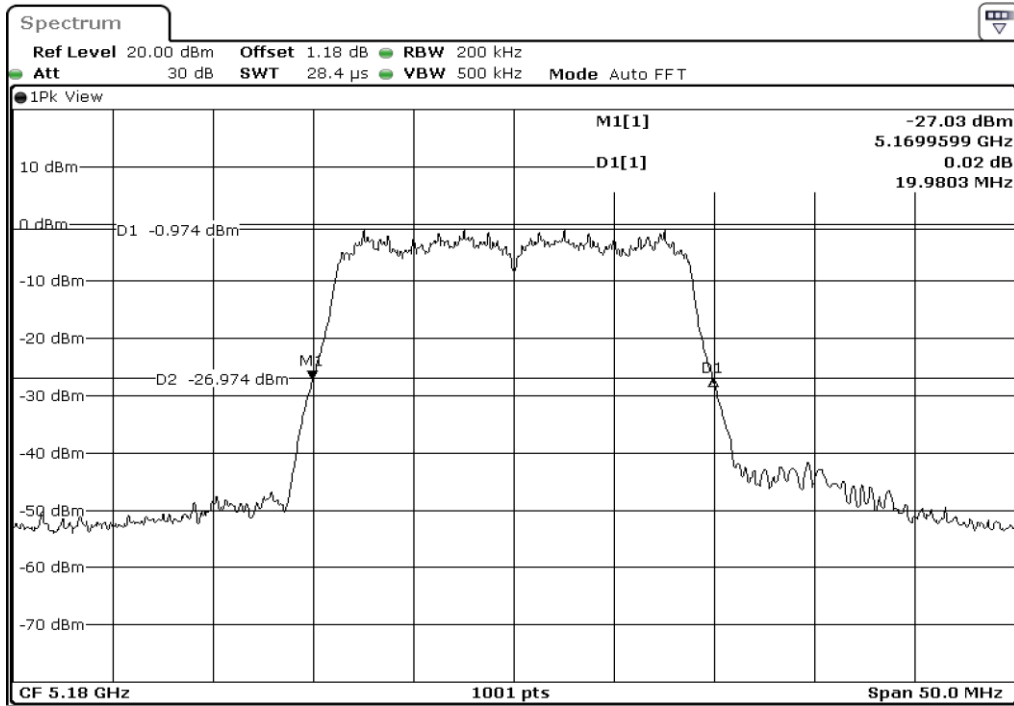

4 26dB Bandwidth