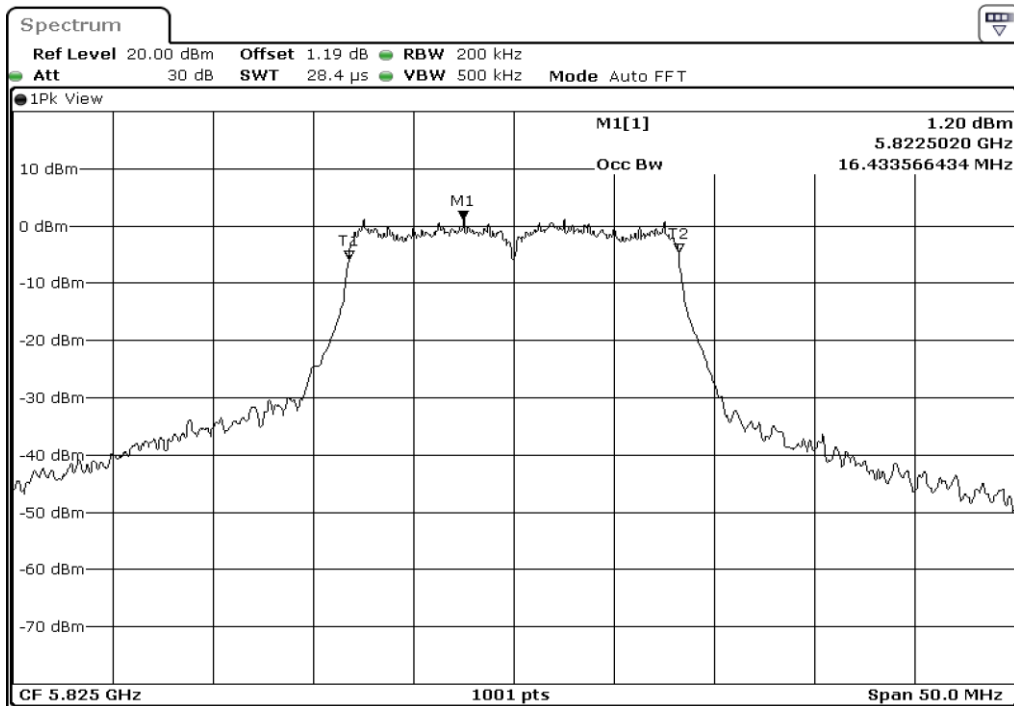

3	99% Occupied Bandwidth