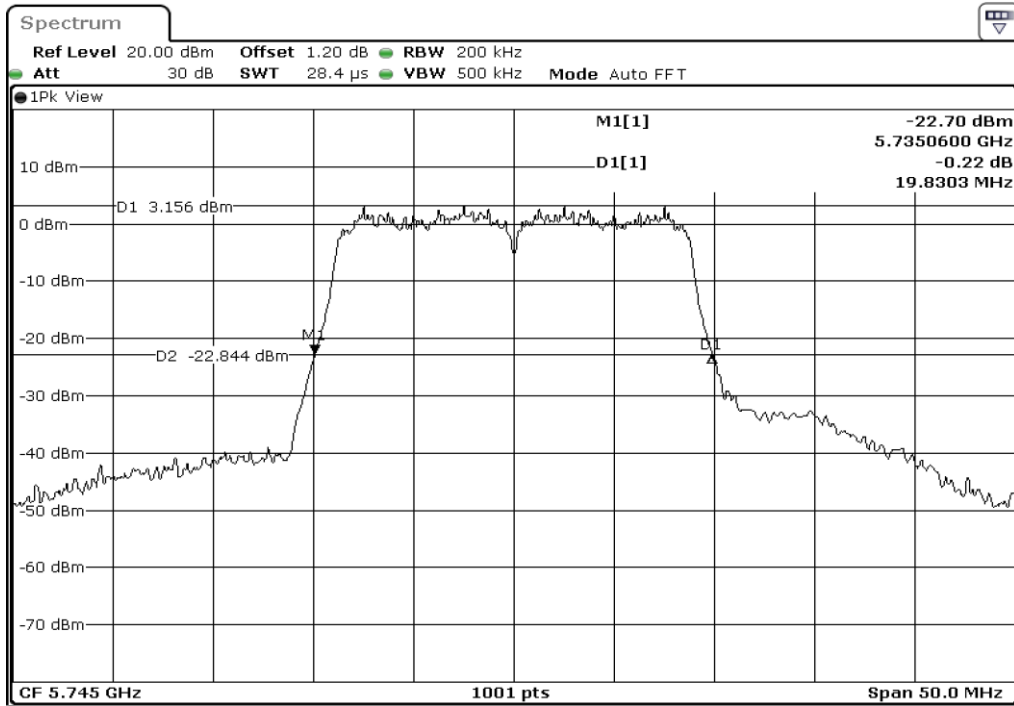

4 26dB Bandwidth