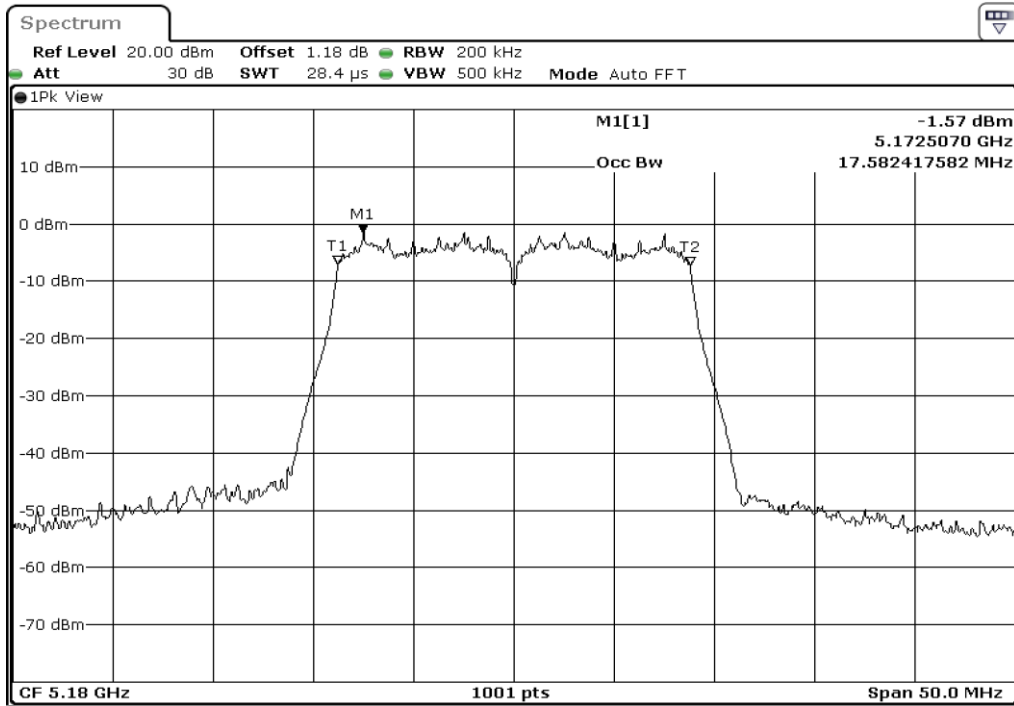

4	99% Occupied Bandwidth