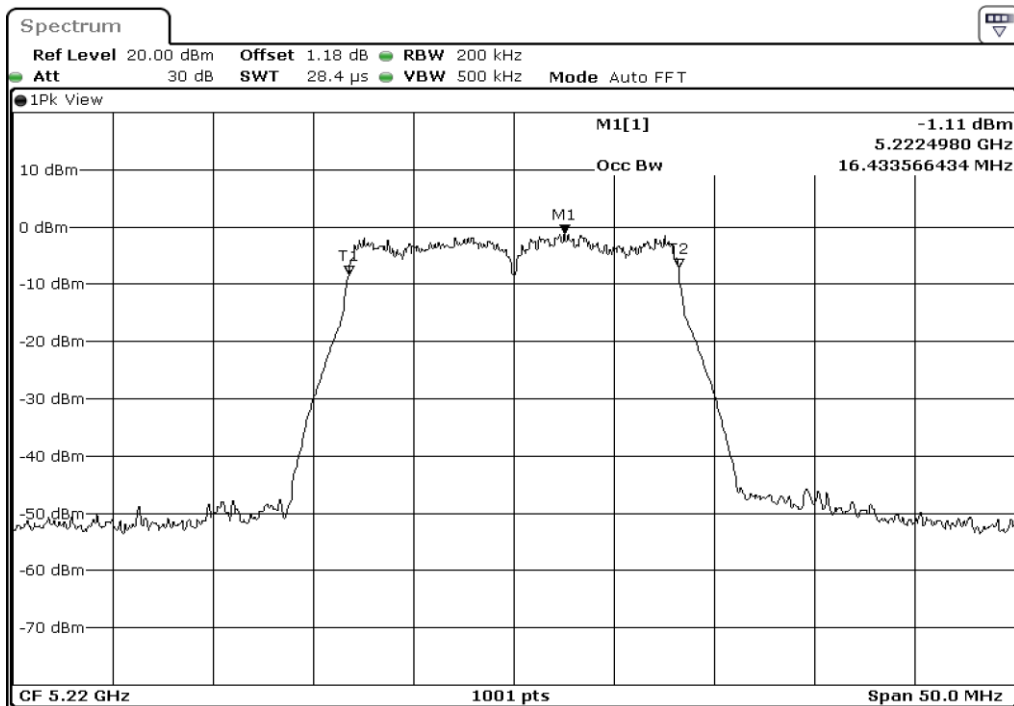

2	99% Occupied Bandwidth