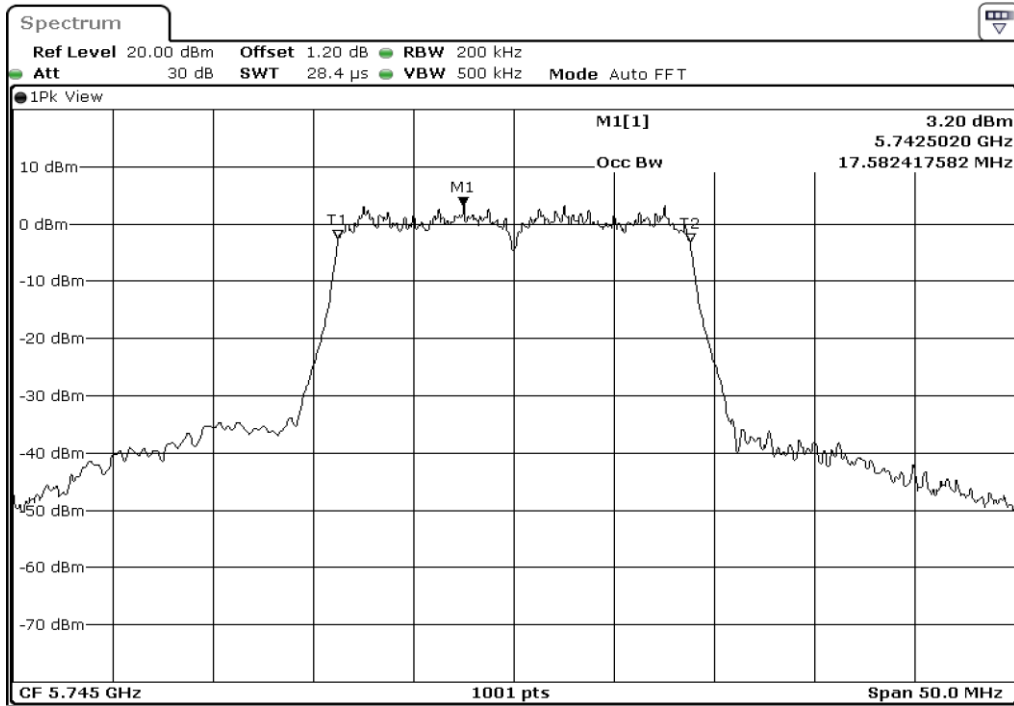

4	99% Occupied Bandwidth