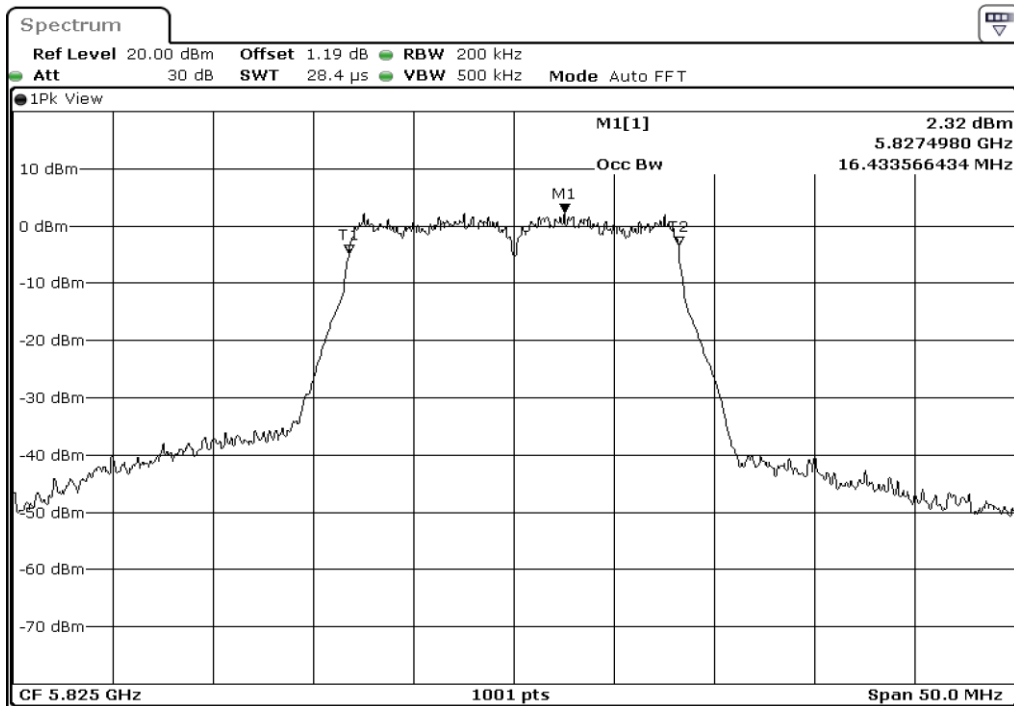

2	99% Occupied Bandwidth

3	99% Occupied Bandwidth