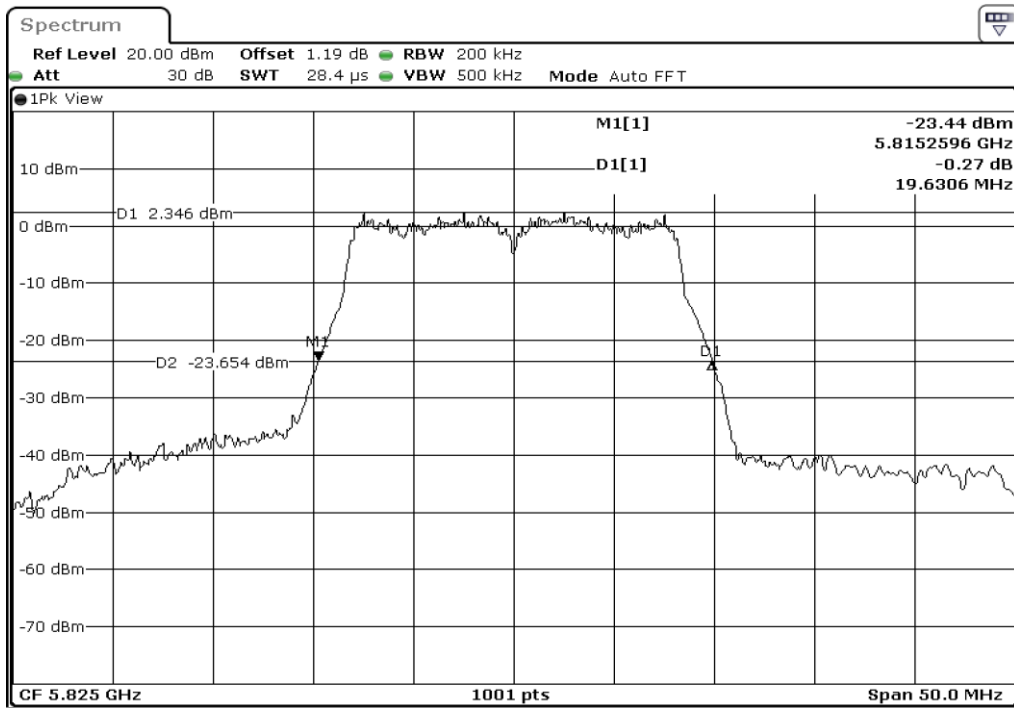

2	26dB Bandwidth

3	26dB Bandwidth