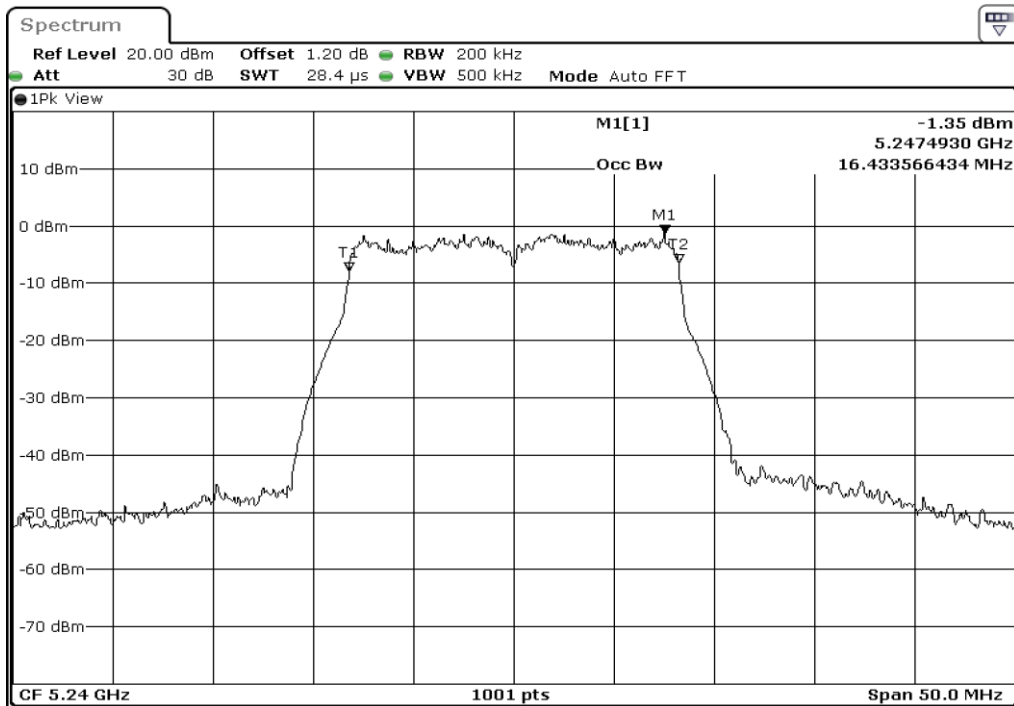

3	99% Occupied Bandwidth