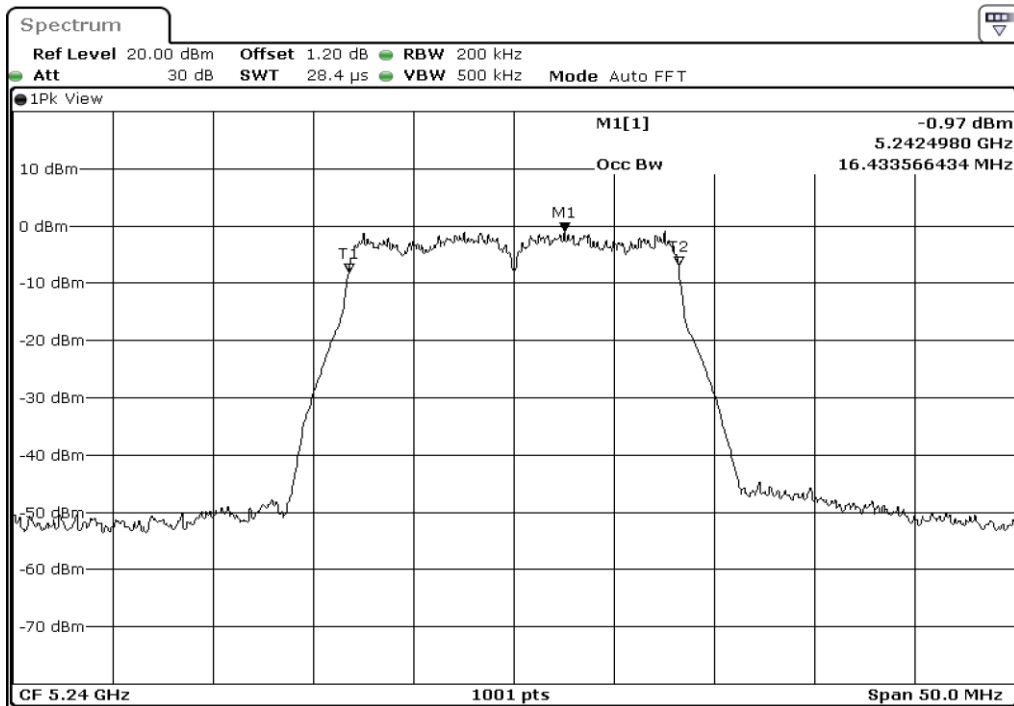

3	99% Occupied Bandwidth