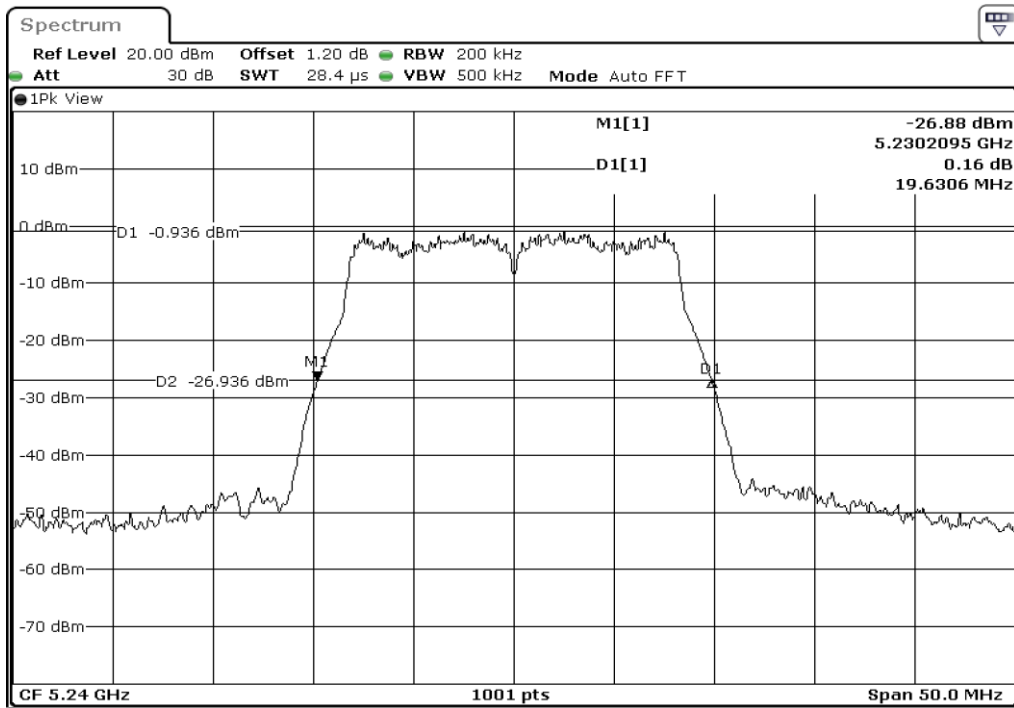

2	26dB Bandwidth

3	26dB Bandwidth