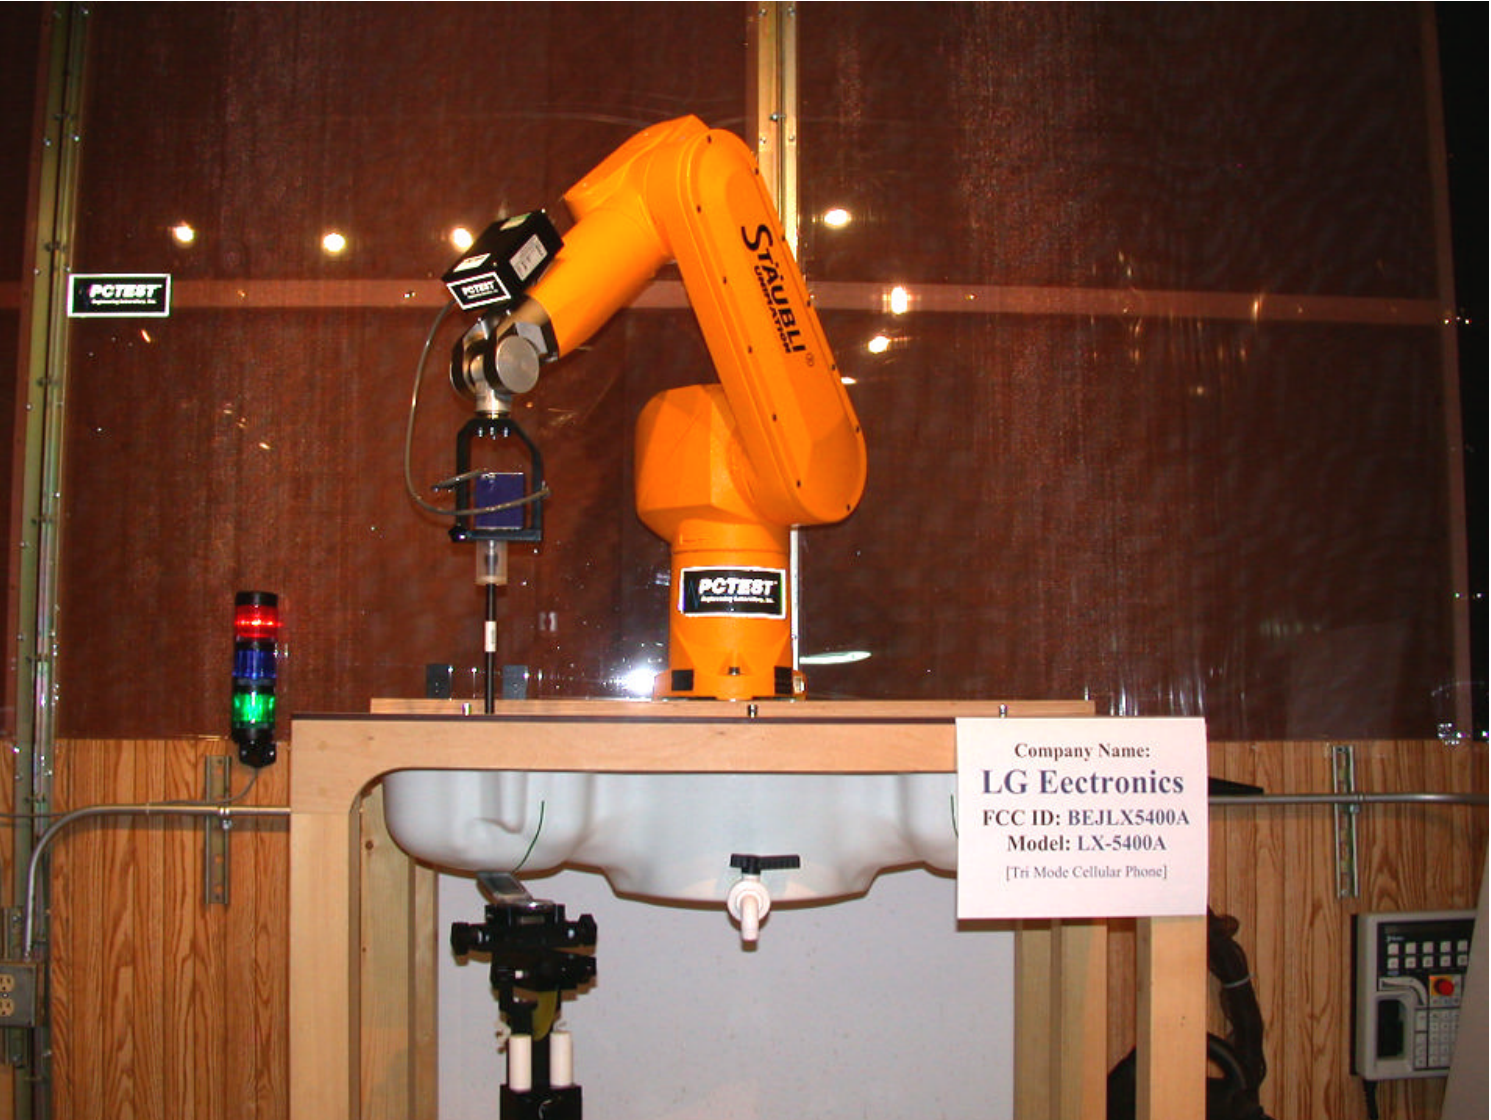

 PCTEST Precision Calibration Test Equipment Services, Lab.	LGE FCC ID: BEJLX5400A	EUT Photographs
© 2004 PCTEST Lab.	Tri-Mode Dual-Band Analog/PCS Phone	Model: LG-LX5400A

 © 2004 PCTEST Lab.	LGE FCC ID: BEJLX5400A Tri-Mode Dual-Band Analog/PCS Phone	EUT Photographs Model: LG-LX5400A
---	---	--------------------------------------

 PCTEST Precision Cellular Test Equipment, Lab.	LGE FCC ID: BEJLX5400A	EUT Photographs
© 2004 PCTEST Lab.	Tri-Mode Dual-Band Analog/PCCS Phone	Model: LG-LX5400A

 PCTEST Professional Cellular Testing Lab	LGE FCC ID: BEJLX5400A	EUT Photographs
© 2004 PCTEST Lab.	Tri-Mode Dual-Band Analog/PCS Phone	Model: LG-LX5400A

 PCTEST Precision Calibration Test Equipment, Inc.	LGE FCC ID: BEJLX5400A	EUT Photographs
© 2004 PCTEST Lab.	Tri-Mode Dual-Band Analog/PCCS Phone	Model: LG-LX5400A

  
© 2004 PCTEST Lab.

LGE FCC ID: BEJLX5400A  
Tri-Mode Dual-Band Analog/PCS Phone

EUT Photographs  
Model: LG-LX5400A

 PCTEST Precision Calibration Test Equipment Lab	LGE FCC ID: BEJLX5400A	EUT Photographs
© 2004 PCTEST Lab.	Tri-Mode Dual-Band Analog/PCS Phone	Model: LG-LX5400A

 PCTEST Professional Calibration & Test Equipment Services, Ltd.	LGE FCC ID: BEJLX5400A	EUT Photographs
© 2004 PCTEST Lab.	Tri-Mode Dual-Band Analog/PCS Phone	Model: LG-LX5400A