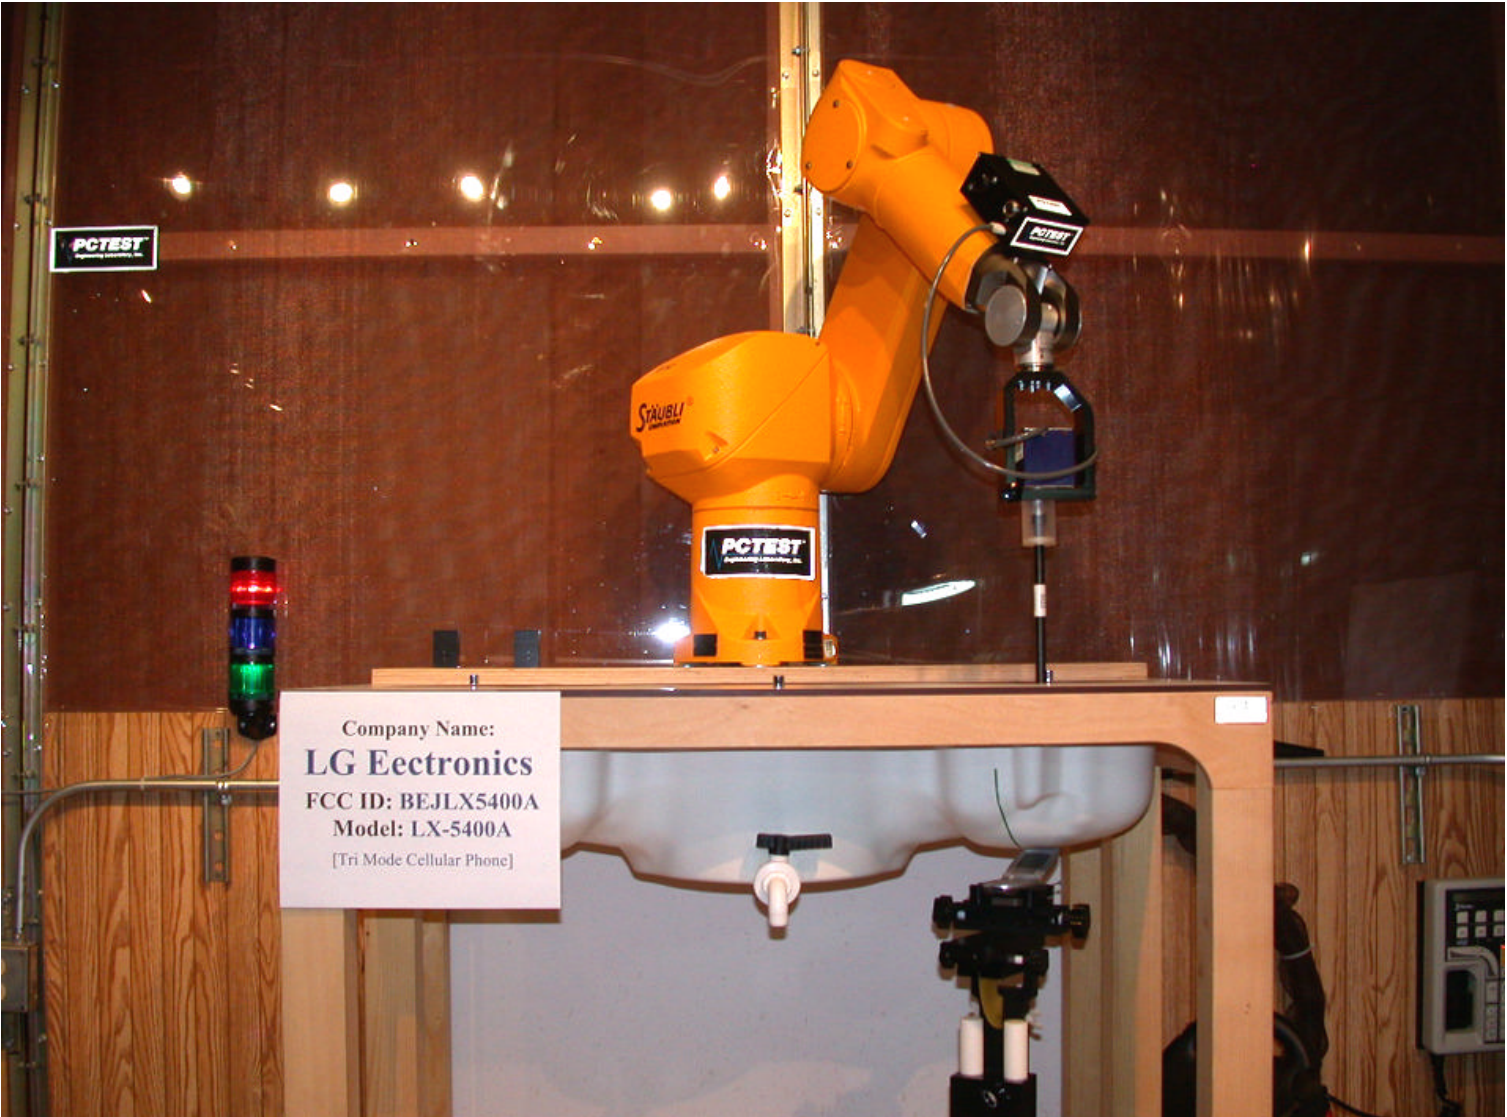

 PCTEST Precision Calibration Test Equipment Services, Lab.	LGE FCC ID: BEJLX5400A	EUT Photographs
© 2004 PCTEST Lab.	Tri-Mode Dual-Band Analog/PCS Phone	Model: LG-LX5400A

 © 2004 PCTEST Lab.	LGE FCC ID: BEJLX5400A Tri-Mode Dual-Band Analog/PCS Phone	EUT Photographs Model: LG-LX5400A
---	---	--------------------------------------

 PCTEST Precision Cellular Test Equipment, Lab.	LGE FCC ID: BEJLX5400A	EUT Photographs
© 2004 PCTEST Lab.	Tri-Mode Dual-Band Analog/PCCS Phone	Model: LG-LX5400A

 PCTEST Professional Cellular Testing Lab	LGE FCC ID: BEJLX5400A	EUT Photographs
© 2004 PCTEST Lab.	Tri-Mode Dual-Band Analog/PCS Phone	Model: LG-LX5400A

 PCTEST Precision Calibration Test Equipment, Inc.	LGE FCC ID: BEJLX5400A	EUT Photographs
© 2004 PCTEST Lab.	Tri-Mode Dual-Band Analog/PCCS Phone	Model: LG-LX5400A

  
© 2004 PCTEST Lab.

LGE FCC ID: BEJLX5400A  
Tri-Mode Dual-Band Analog/PCS Phone

EUT Photographs  
Model: LG-LX5400A

 PCTEST Precision Calibration Test Equipment Lab	LGE FCC ID: BEJLX5400A	EUT Photographs
© 2004 PCTEST Lab.	Tri-Mode Dual-Band Analog/PCS Phone	Model: LG-LX5400A

 PCTEST Professional Calibration & Test Equipment Services, Ltd.	LGE FCC ID: BEJLX5400A	EUT Photographs
© 2004 PCTEST Lab.	Tri-Mode Dual-Band Analog/PCS Phone	Model: LG-LX5400A