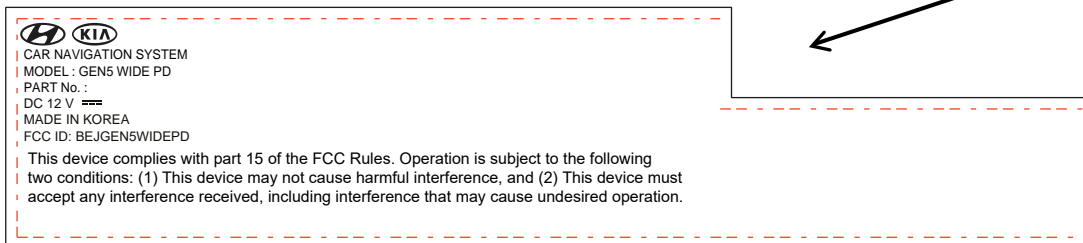

Label Format and Location

- Model: GEN5 WIDE PD
- FCC ID: BEJGEN5WIDEPD

<Top view of EUT>