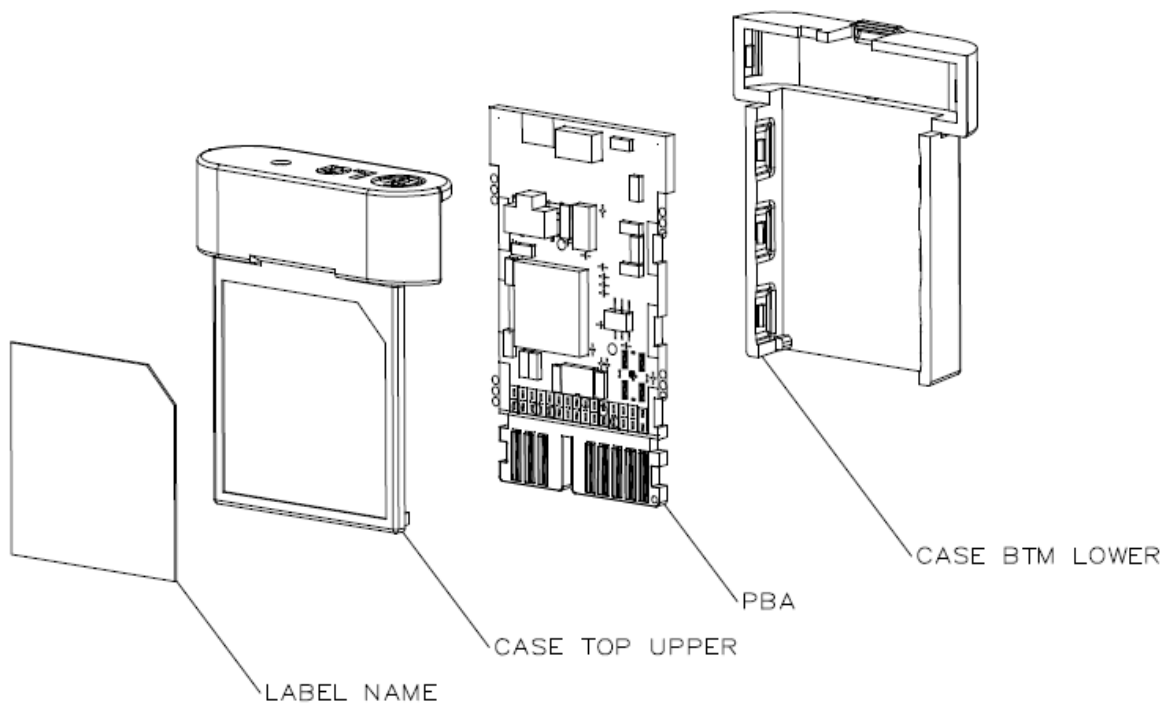

### 3.2. Assembly Drawing

### 3.3. Surface Specification

NO	ITEM	MATERIAL	HANDLING CONTENTS
1	CASE TOP UPPER	LUPOY SR3108F	-
2	CASE BTM LOWER	LUPOY SR3108F	-

### 3.4. Product Label

1) US (9CM237CVD1.AWBZ0U)

2) EU (9CM237CVD1.AWBB0E)

3) KR (9CM237CVD1.AWBB0K)