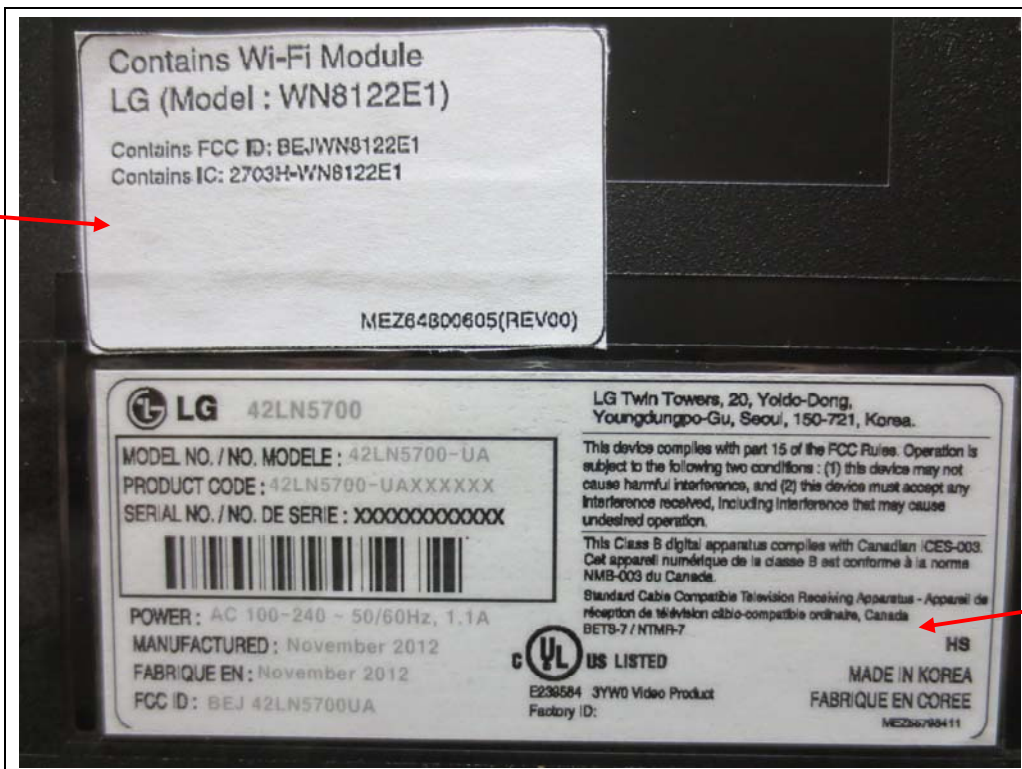

View 1

Label Location

REAR

WIFI MODULE
Label

Product
Label

LABEL