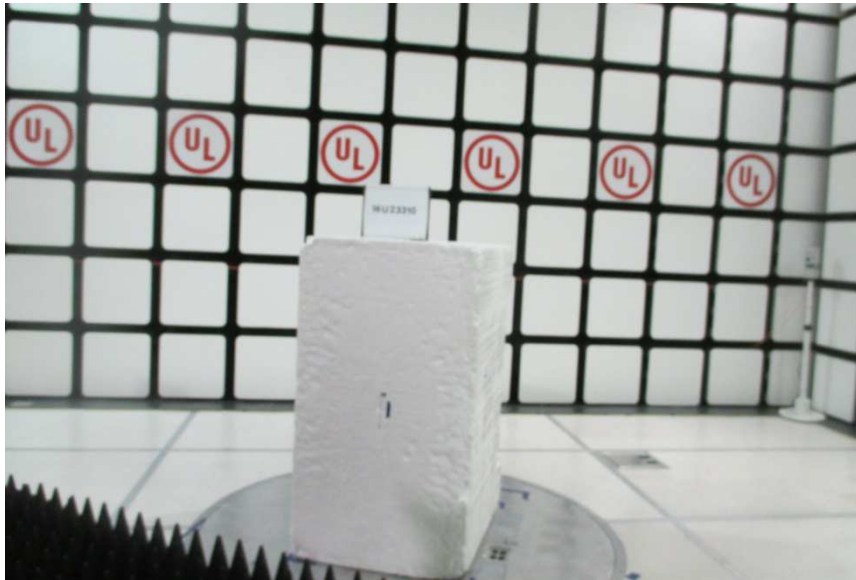

10. SETUP PHOTOS

ANTENNA PORT CONDUCTED RF MEASUREMENT SETUP

RADIATED RF MEASUREMENT SETUP (BELOW 1 GHz)

RADIATED RF MEASUREMENT SETUP FOR PORTABLE CONFIGURATION

X-AXIS FRONT PHOTO

X-AXIS BACK PHOTO

Y-AXIS FRONT PHOTO

Y-AXIS BACK PHOTO

POWERLINE CONDUCTED EMISSIONS MEASUREMENT SETUP

EUT POWERED BY AC/DC ADAPTER VIA USB CABLE

EUT POWERED BY HOST PC VIA USB CABLE

LINE CONDUCTED FRONT PHOTO

LINE CONDUCTED BACK PHOTO

END OF REPORT