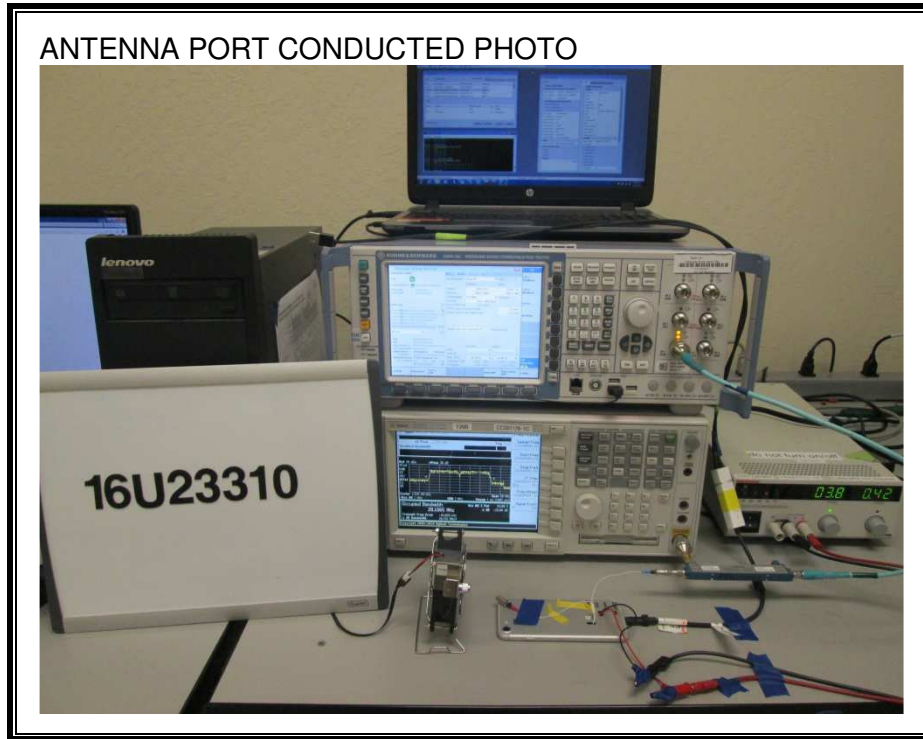

10. SETUP PHOTOS

ANTENNA PORT CONDUCTED RF MEASUREMENT SETUP

RADIATED RF MEASUREMENT SETUP (BELOW 1 GHz)

RADIATED RF MEASUREMENT SETUP FOR PORTABLE CONFIGURATION

X-AXIS FRONT PHOTO

X-AXIS BACK PHOTO

Y-AXIS FRONT PHOTO

Y-AXIS BACK PHOTO

POWERLINE CONDUCTED EMISSIONS MEASUREMENT SETUP

EUT POWERED BY AC/DC ADAPTER VIA USB CABLE

EUT POWERED BY HOST PC VIA USB CABLE

LINE CONDUCTED FRONT PHOTO

LINE CONDUCTED BACK PHOTO

END OF REPORT