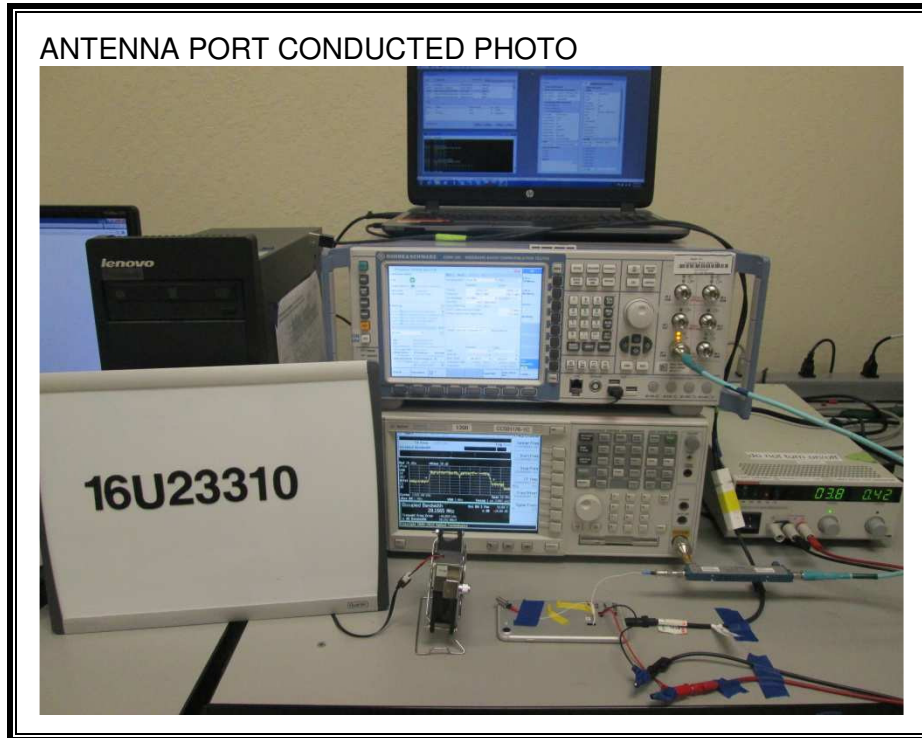

### ANTENNA PORT CONDUCTED RF MEASUREMENT SETUP

**RADIATED RF MEASUREMENT SETUP (BELOW 1 GHz)**

**RADIATED RF MEASUREMENT SETUP FOR PORTABLE CONFIGURATION**

X-AXIS FRONT PHOTO

X-AXIS BACK PHOTO

Y-AXIS FRONT PHOTO

Y-AXIS BACK PHOTO

Z-AXIS FRONT PHOTO

Z-AXIS BACK PHOTO

**POWERLINE CONDUCTED EMISSIONS MEASUREMENT SETUP**

**EUT POWERED BY AC/DC ADAPTER VIA USB CABLE**

**EUT POWERED BY HOST PC VIA USB CABLE**

LINE CONDUCTED FRONT PHOTO

LINE CONDUCTED BACK PHOTO

**END OF REPORT**