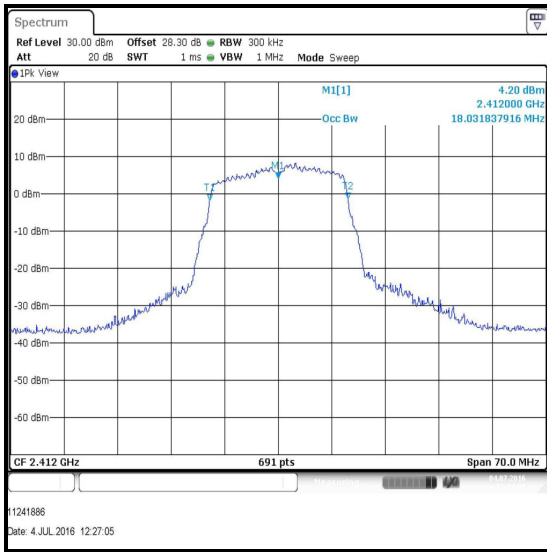

**Results: 802.11g / BPSK / 6 Mbps**

**Channel 13**

**Transmitter 99% Emission Bandwidth Reference Plots (continued)**

**Results: 802.11n / SISO**

Channel	Frequency (MHz)	99% Emission Bandwidth (MHz)
1	2412	18.133
6	2437	18.640
11	2462	18.032
12	2467	17.931
13	2472	18.336

Channel 1

Channel 6

Channel 11

Channel 12

**Transmitter 99% Emission Bandwidth Reference Plots (continued)**

**Results: 802.11n / SISO**

**Channel 13**

**Transmitter 99% Emission Bandwidth Reference Plots (continued)**

**Results: 802.11n / MIMO / Port 1**

Channel	Frequency (MHz)	99% Emission Bandwidth (MHz)
1	2412	18.032
6	2437	19.045
11	2462	18.133
12	2467	18.032
13	2472	18.234

Channel 1

Channel 6

Channel 11

Channel 12

**Transmitter 99% Emission Bandwidth Reference Plots (continued)**