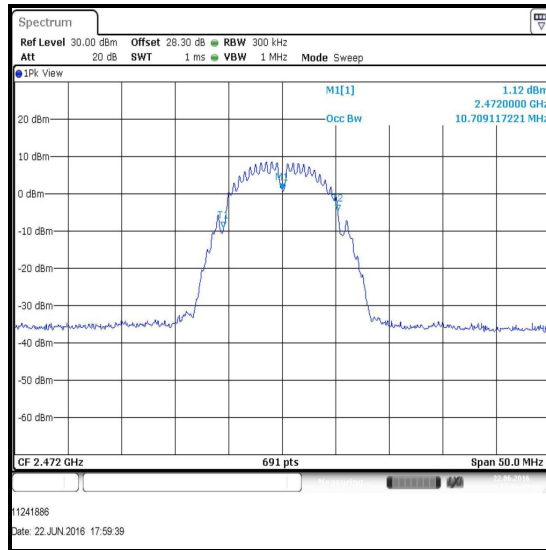

### Transmitter 99% Emission Bandwidth Reference Plots

Results: 802.11b / DBPSK / 1 Mbps

Channel	Frequency (MHz)	99% Emission Bandwidth (MHz)
1	2412	10.926
6	2437	10.854
11	2462	10.492
12	2467	10.637
13	2472	10.709

Channel 1

Channel 6

Channel 11

Channel 12

**Transmitter 99% Emission Bandwidth Reference Plots (continued)**

**Results: 802.11b / DBPSK / 1 Mbps**

**Channel 13**

**Transmitter 99% Emission Bandwidth Reference Plots (continued)**

**Results: 802.11g / BPSK / 6 Mbps**

Channel	Frequency (MHz)	99% Emission Bandwidth (MHz)
1	2412	16.918
6	2437	17.424
11	2462	16.816
12	2467	16.918
13	2472	17.221

Channel 1

Channel 6

Channel 11

Channel 12

**Transmitter 99% Emission Bandwidth Reference Plots (continued)**