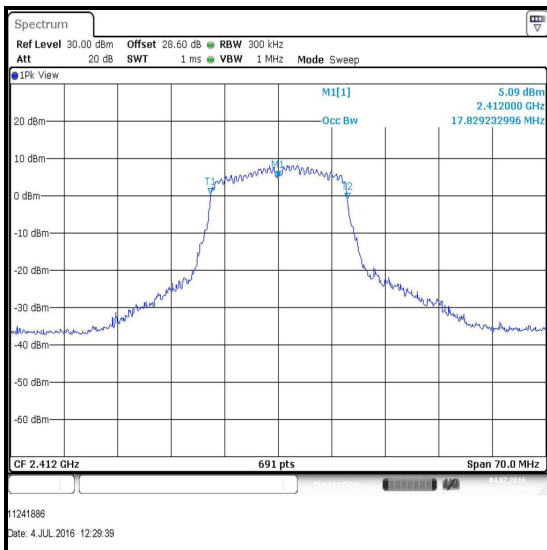

**Results: 802.11n / MIMO / Port 1**

Channel	Frequency (MHz)	99% Emission Bandwidth (MHz)
1	2412	18.032
6	2437	19.045
11	2462	18.133
12	2467	18.032
13	2472	18.234

Channel 1

Channel 6

Channel 11

Channel 12

**Transmitter 99% Emission Bandwidth Reference Plots (continued)**

**Results: 802.11n / MIMO / Port 1**

**Channel 13**

**Transmitter 99% Emission Bandwidth Reference Plots (continued)**

**Results: 802.11n / MIMO / Port 2**

Channel	Frequency (MHz)	99% Emission Bandwidth (MHz)
1	2412	17.829
6	2437	18.842
11	2462	17.829
12	2467	17.829
13	2472	18.032

Channel 1

Channel 6

Channel 11

Channel 12

**Transmitter 99% Emission Bandwidth Reference Plots (continued)**

**Results: 802.11n / MIMO / Port 2**

**Channel 13**

**--- END OF REPORT ---**