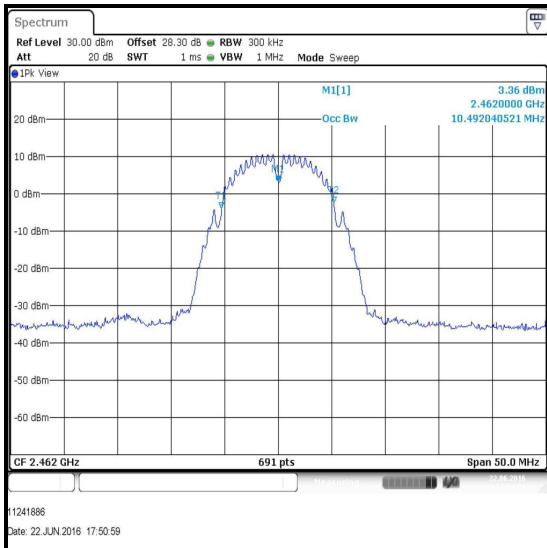

### Transmitter 99% Emission Bandwidth Reference Plots

Results: 802.11b / DBPSK / 1 Mbps

Channel	Frequency (MHz)	99% Emission Bandwidth (MHz)
1	2412	10.926
6	2437	10.854
11	2462	10.492
12	2467	10.637
13	2472	10.709

Channel 1

Channel 6

Channel 11

Channel 12

**Transmitter 99% Emission Bandwidth Reference Plots (continued)**

**Results: 802.11b / DBPSK / 1 Mbps**

**Channel 13**

**Transmitter 99% Emission Bandwidth Reference Plots (continued)**