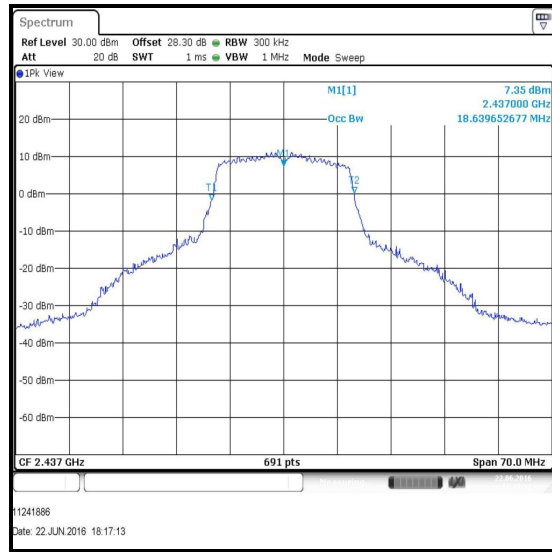

**Results: 802.11g / BPSK / 6 Mbps**

Channel	Frequency (MHz)	99% Emission Bandwidth (MHz)
1	2412	16.918
6	2437	17.424
11	2462	16.816
12	2467	16.918
13	2472	17.221

Channel 1

Channel 6

Channel 11

Channel 12

**Transmitter 99% Emission Bandwidth Reference Plots (continued)**

**Results: 802.11g / BPSK / 6 Mbps**

**Channel 13**

**Transmitter 99% Emission Bandwidth Reference Plots (continued)**

**Results: 802.11n / SISO**

Channel	Frequency (MHz)	99% Emission Bandwidth (MHz)
1	2412	18.133
6	2437	18.640
11	2462	18.032
12	2467	17.931
13	2472	18.336

Channel 1

Channel 6

Channel 11

Channel 12

**Transmitter 99% Emission Bandwidth Reference Plots (continued)**

**Results: 802.11n / SISO**

**Channel 13**

**Transmitter 99% Emission Bandwidth Reference Plots (continued)**