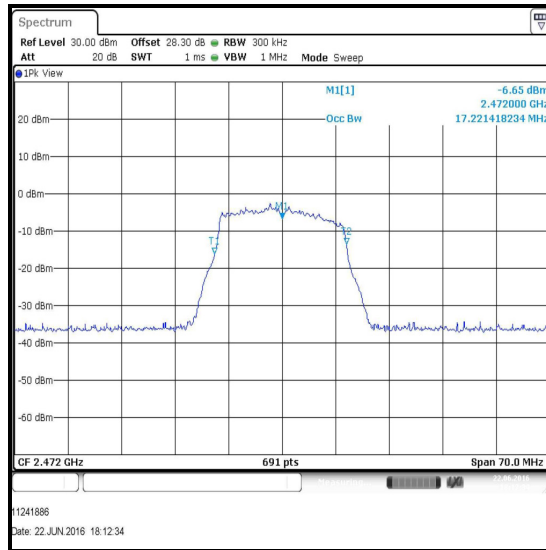

Channel 1

Channel 6

Channel 11

Channel 12

**Transmitter 99% Emission Bandwidth Reference Plots (continued)**

**Results: 802.11b / DBPSK / 1 Mbps**

**Channel 13**

**Transmitter 99% Emission Bandwidth Reference Plots (continued)**

**Results: 802.11g / BPSK / 6 Mbps**

Channel	Frequency (MHz)	99% Emission Bandwidth (MHz)
1	2412	16.918
6	2437	17.424
11	2462	16.816
12	2467	16.918
13	2472	17.221

Channel 1

Channel 6

Channel 11

Channel 12

**Transmitter 99% Emission Bandwidth Reference Plots (continued)**

**Results: 802.11g / BPSK / 6 Mbps**

**Channel 13**

**Transmitter 99% Emission Bandwidth Reference Plots (continued)**

**Results: 802.11n / SISO**

Channel	Frequency (MHz)	99% Emission Bandwidth (MHz)
1	2412	18.133
6	2437	18.640
11	2462	18.032
12	2467	17.931
13	2472	18.336