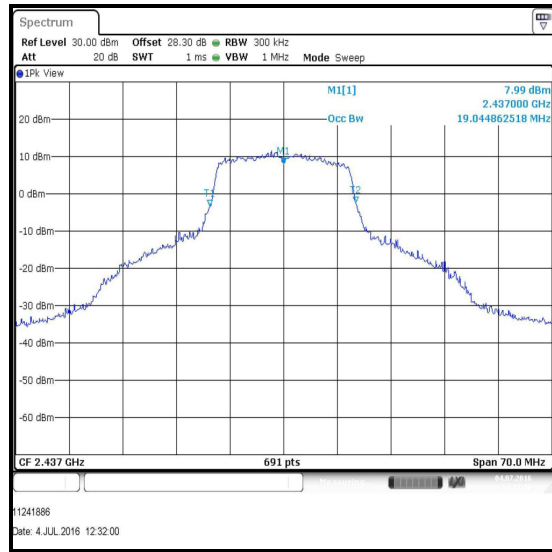

**Results: 802.11g / BPSK / 6 Mbps**

**Channel 13**

**Transmitter 99% Emission Bandwidth Reference Plots (continued)**

**Results: 802.11n / SISO**

Channel	Frequency (MHz)	99% Emission Bandwidth (MHz)
1	2412	18.133
6	2437	18.640
11	2462	18.032
12	2467	17.931
13	2472	18.336

Channel 1

Channel 6

Channel 11

Channel 12

**Transmitter 99% Emission Bandwidth Reference Plots (continued)**

**Results: 802.11n / SISO**

**Channel 13**

**Transmitter 99% Emission Bandwidth Reference Plots (continued)**

**Results: 802.11n / MIMO / Port 1**

Channel	Frequency (MHz)	99% Emission Bandwidth (MHz)
1	2412	18.032
6	2437	19.045
11	2462	18.133
12	2467	18.032
13	2472	18.234

Channel 1

Channel 6

Channel 11

Channel 12

**Transmitter 99% Emission Bandwidth Reference Plots (continued)**