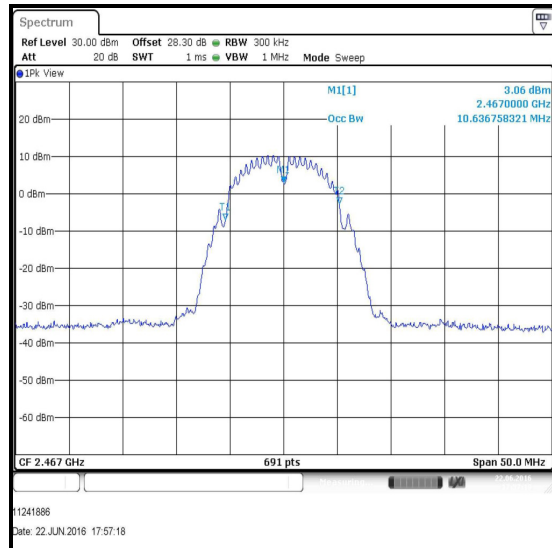

### Transmitter 99% Emission Bandwidth Reference Plots

Results: 802.11b / DBPSK / 1 Mbps

Channel	Frequency (MHz)	99% Emission Bandwidth (MHz)
1	2412	10.926
6	2437	10.854
11	2462	10.492
12	2467	10.637
13	2472	10.709

Channel 1

Channel 6

Channel 11

Channel 12

**Transmitter 99% Emission Bandwidth Reference Plots (continued)**

**Results: 802.11b / DBPSK / 1 Mbps**

**Channel 13**

**Transmitter 99% Emission Bandwidth Reference Plots (continued)**