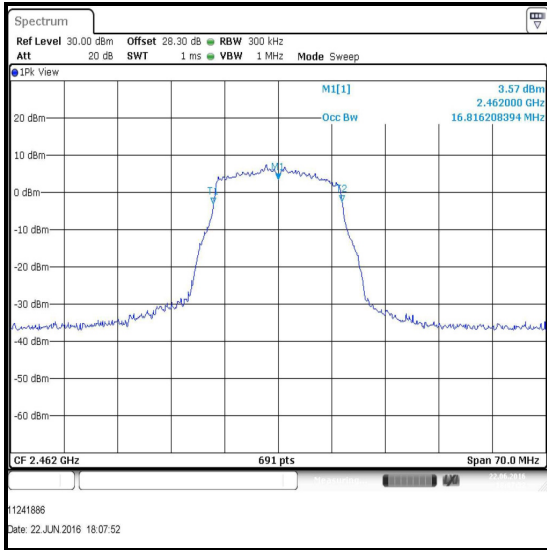

Channel 1

Channel 6

Channel 11

Channel 12

**Transmitter 99% Emission Bandwidth Reference Plots (continued)**

**Results: 802.11b / DBPSK / 1 Mbps**

**Channel 13**

**Transmitter 99% Emission Bandwidth Reference Plots (continued)**

**Results: 802.11g / BPSK / 6 Mbps**

Channel	Frequency (MHz)	99% Emission Bandwidth (MHz)
1	2412	16.918
6	2437	17.424
11	2462	16.816
12	2467	16.918
13	2472	17.221

Channel 1

Channel 6

Channel 11

Channel 12

**Transmitter 99% Emission Bandwidth Reference Plots (continued)**

**Results: 802.11g / BPSK / 6 Mbps**

**Channel 13**

**Transmitter 99% Emission Bandwidth Reference Plots (continued)**

**Results: 802.11n / SISO**

Channel	Frequency (MHz)	99% Emission Bandwidth (MHz)
1	2412	18.133
6	2437	18.640
11	2462	18.032
12	2467	17.931
13	2472	18.336