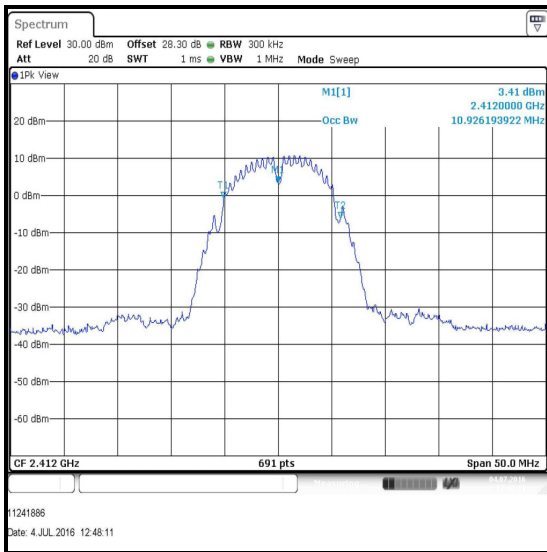

## 8. Appendix 1

### Transmitter 99% Emission Bandwidth Reference Plots

Results: 802.11b / DBPSK / 1 Mbps

Channel	Frequency (MHz)	99% Emission Bandwidth (MHz)
1	2412	10.926
6	2437	10.854
11	2462	10.492
12	2467	10.637
13	2472	10.709

Channel 1

Channel 6

Channel 11

Channel 12

**Transmitter 99% Emission Bandwidth Reference Plots (continued)**

**Results: 802.11b / DBPSK / 1 Mbps**

**Channel 13**

**Transmitter 99% Emission Bandwidth Reference Plots (continued)**