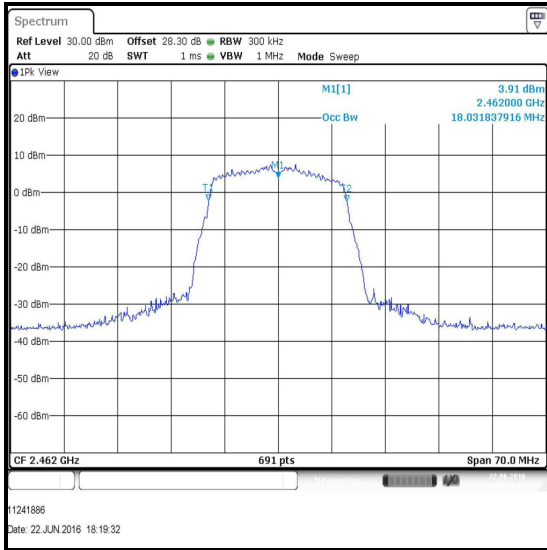

**Results: 802.11g / BPSK / 6 Mbps**

Channel	Frequency (MHz)	99% Emission Bandwidth (MHz)
1	2412	16.918
6	2437	17.424
11	2462	16.816
12	2467	16.918
13	2472	17.221

Channel 1

Channel 6

Channel 11

Channel 12

**Transmitter 99% Emission Bandwidth Reference Plots (continued)**

**Results: 802.11g / BPSK / 6 Mbps**

**Channel 13**

**Transmitter 99% Emission Bandwidth Reference Plots (continued)**

**Results: 802.11n / SISO**

Channel	Frequency (MHz)	99% Emission Bandwidth (MHz)
1	2412	18.133
6	2437	18.640
11	2462	18.032
12	2467	17.931
13	2472	18.336

Channel 1

Channel 6

Channel 11

Channel 12

**Transmitter 99% Emission Bandwidth Reference Plots (continued)**

**Results: 802.11n / SISO**

**Channel 13**

**Transmitter 99% Emission Bandwidth Reference Plots (continued)**