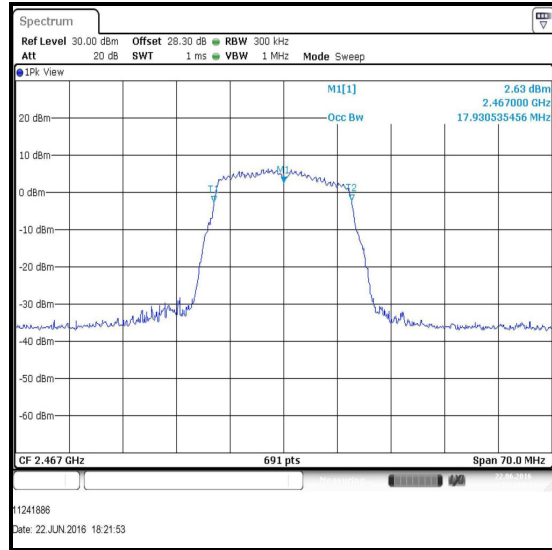

**Results: 802.11g / BPSK / 6 Mbps**

Channel	Frequency (MHz)	99% Emission Bandwidth (MHz)
1	2412	16.918
6	2437	17.424
11	2462	16.816
12	2467	16.918
13	2472	17.221

Channel 1

Channel 6

Channel 11

Channel 12

**Transmitter 99% Emission Bandwidth Reference Plots (continued)**

**Results: 802.11g / BPSK / 6 Mbps**

**Channel 13**

**Transmitter 99% Emission Bandwidth Reference Plots (continued)**

**Results: 802.11n / SISO**

Channel	Frequency (MHz)	99% Emission Bandwidth (MHz)
1	2412	18.133
6	2437	18.640
11	2462	18.032
12	2467	17.931
13	2472	18.336

Channel 1

Channel 6

Channel 11

Channel 12

**Transmitter 99% Emission Bandwidth Reference Plots (continued)**

**Results: 802.11n / SISO**

**Channel 13**

**Transmitter 99% Emission Bandwidth Reference Plots (continued)**