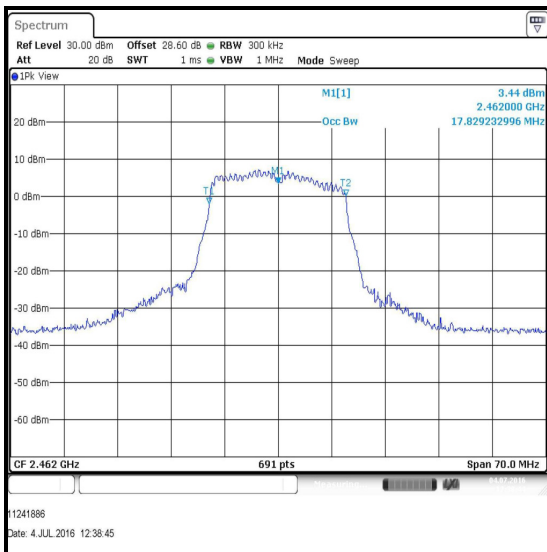

**Results: 802.11n / MIMO / Port 1**

Channel	Frequency (MHz)	99% Emission Bandwidth (MHz)
1	2412	18.032
6	2437	19.045
11	2462	18.133
12	2467	18.032
13	2472	18.234

Channel 1

Channel 6

Channel 11

Channel 12

**Transmitter 99% Emission Bandwidth Reference Plots (continued)**

**Results: 802.11n / MIMO / Port 1**

**Channel 13**

**Transmitter 99% Emission Bandwidth Reference Plots (continued)**

**Results: 802.11n / MIMO / Port 2**

Channel	Frequency (MHz)	99% Emission Bandwidth (MHz)
1	2412	17.829
6	2437	18.842
11	2462	17.829
12	2467	17.829
13	2472	18.032

Channel 1

Channel 6

Channel 11

Channel 12

**Transmitter 99% Emission Bandwidth Reference Plots (continued)**

**Results: 802.11n / MIMO / Port 2**

**Channel 13**

**--- END OF REPORT ---**