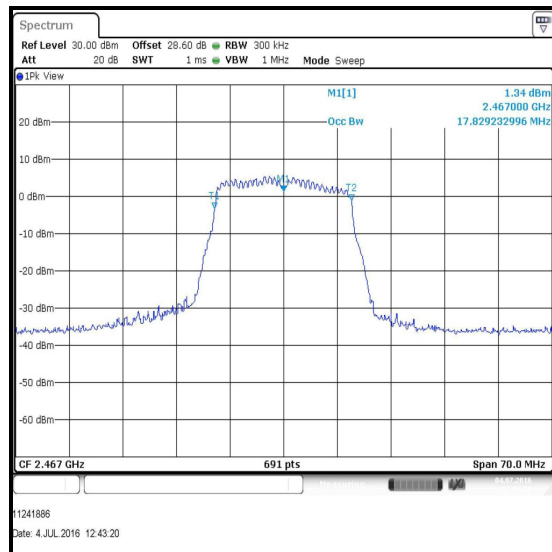

**Results: 802.11n / MIMO / Port 1**

Channel	Frequency (MHz)	99% Emission Bandwidth (MHz)
1	2412	18.032
6	2437	19.045
11	2462	18.133
12	2467	18.032
13	2472	18.234

Channel 1

Channel 6

Channel 11

Channel 12

**Transmitter 99% Emission Bandwidth Reference Plots (continued)**

**Results: 802.11n / MIMO / Port 1**

**Channel 13**

**Transmitter 99% Emission Bandwidth Reference Plots (continued)**

**Results: 802.11n / MIMO / Port 2**

Channel	Frequency (MHz)	99% Emission Bandwidth (MHz)
1	2412	17.829
6	2437	18.842
11	2462	17.829
12	2467	17.829
13	2472	18.032

Channel 1

Channel 6

Channel 11

Channel 12

**Transmitter 99% Emission Bandwidth Reference Plots (continued)**

**Results: 802.11n / MIMO / Port 2**

**Channel 13**

**--- END OF REPORT ---**