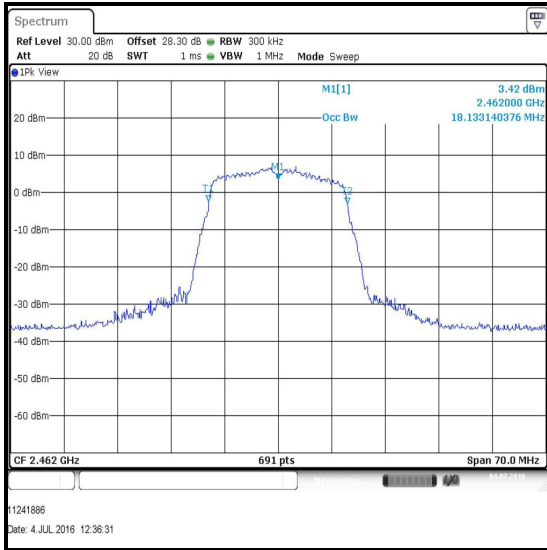

Channel 1

Channel 6

Channel 11

Channel 12

**Transmitter 99% Emission Bandwidth Reference Plots (continued)**

**Results: 802.11n / SISO**

**Channel 13**

**Transmitter 99% Emission Bandwidth Reference Plots (continued)**

**Results: 802.11n / MIMO / Port 1**

Channel	Frequency (MHz)	99% Emission Bandwidth (MHz)
1	2412	18.032
6	2437	19.045
11	2462	18.133
12	2467	18.032
13	2472	18.234

Channel 1

Channel 6

Channel 11

Channel 12

**Transmitter 99% Emission Bandwidth Reference Plots (continued)**

**Results: 802.11n / MIMO / Port 1**

**Channel 13**

**Transmitter 99% Emission Bandwidth Reference Plots (continued)**

**Results: 802.11n / MIMO / Port 2**

Channel	Frequency (MHz)	99% Emission Bandwidth (MHz)
1	2412	17.829
6	2437	18.842
11	2462	17.829
12	2467	17.829
13	2472	18.032