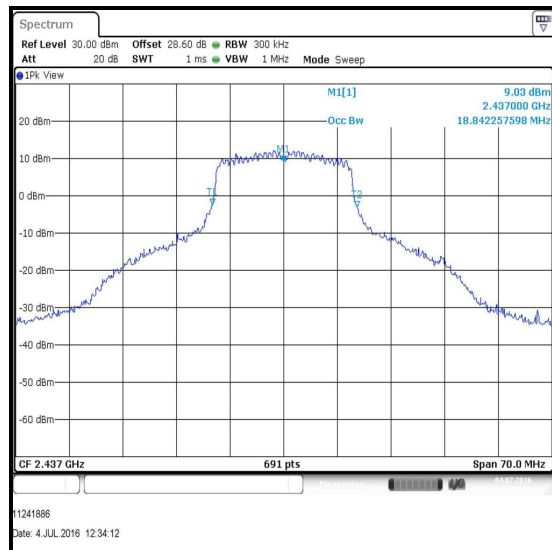

**Results: 802.11n / MIMO / Port 1**

Channel	Frequency (MHz)	99% Emission Bandwidth (MHz)
1	2412	18.032
6	2437	19.045
11	2462	18.133
12	2467	18.032
13	2472	18.234

Channel 1

Channel 6

Channel 11

Channel 12

**Transmitter 99% Emission Bandwidth Reference Plots (continued)**

**Results: 802.11n / MIMO / Port 1**

**Channel 13**

**Transmitter 99% Emission Bandwidth Reference Plots (continued)**

**Results: 802.11n / MIMO / Port 2**

Channel	Frequency (MHz)	99% Emission Bandwidth (MHz)
1	2412	17.829
6	2437	18.842
11	2462	17.829
12	2467	17.829
13	2472	18.032

Channel 1

Channel 6

Channel 11

Channel 12

**Transmitter 99% Emission Bandwidth Reference Plots (continued)**

**Results: 802.11n / MIMO / Port 2**

**Channel 13**

**--- END OF REPORT ---**