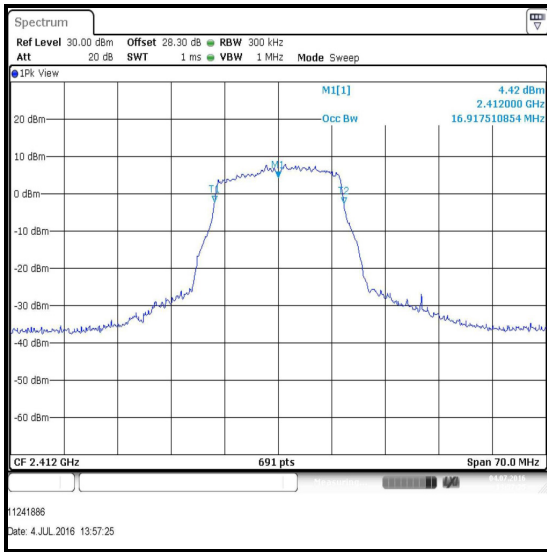

### Transmitter 99% Emission Bandwidth Reference Plots

Results: 802.11b / DBPSK / 1 Mbps

Channel	Frequency (MHz)	99% Emission Bandwidth (MHz)
1	2412	10.926
6	2437	10.854
11	2462	10.492
12	2467	10.637
13	2472	10.709

Channel 1

Channel 6

Channel 11

Channel 12

**Transmitter 99% Emission Bandwidth Reference Plots (continued)**

**Results: 802.11b / DBPSK / 1 Mbps**

**Channel 13**

**Transmitter 99% Emission Bandwidth Reference Plots (continued)**

**Results: 802.11g / BPSK / 6 Mbps**

Channel	Frequency (MHz)	99% Emission Bandwidth (MHz)
1	2412	16.918
6	2437	17.424
11	2462	16.816
12	2467	16.918
13	2472	17.221

Channel 1

Channel 6

Channel 11

Channel 12

**Transmitter 99% Emission Bandwidth Reference Plots (continued)**

**Results: 802.11g / BPSK / 6 Mbps**

**Channel 13**

**Transmitter 99% Emission Bandwidth Reference Plots (continued)**

**Results: 802.11n / SISO**

Channel	Frequency (MHz)	99% Emission Bandwidth (MHz)
1	2412	18.133
6	2437	18.640
11	2462	18.032
12	2467	17.931
13	2472	18.336