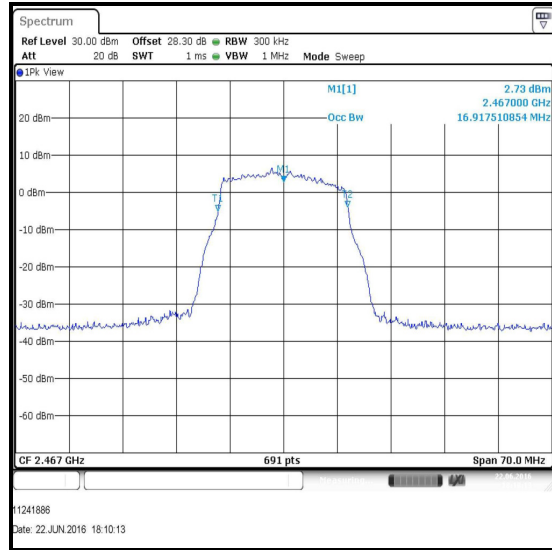

Channel 1

Channel 6

Channel 11

Channel 12

**Transmitter 99% Emission Bandwidth Reference Plots (continued)**

**Results: 802.11b / DBPSK / 1 Mbps**

**Channel 13**

**Transmitter 99% Emission Bandwidth Reference Plots (continued)**

**Results: 802.11g / BPSK / 6 Mbps**

Channel	Frequency (MHz)	99% Emission Bandwidth (MHz)
1	2412	16.918
6	2437	17.424
11	2462	16.816
12	2467	16.918
13	2472	17.221

Channel 1

Channel 6

Channel 11

Channel 12

**Transmitter 99% Emission Bandwidth Reference Plots (continued)**

**Results: 802.11g / BPSK / 6 Mbps**

**Channel 13**

**Transmitter 99% Emission Bandwidth Reference Plots (continued)**

**Results: 802.11n / SISO**

Channel	Frequency (MHz)	99% Emission Bandwidth (MHz)
1	2412	18.133
6	2437	18.640
11	2462	18.032
12	2467	17.931
13	2472	18.336