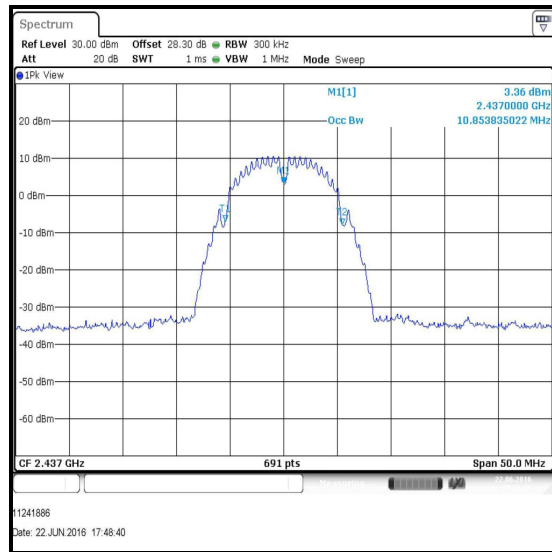

8. Appendix 1

Transmitter 99% Emission Bandwidth Reference Plots

Results: 802.11b / DBPSK / 1 Mbps

Channel	Frequency (MHz)	99% Emission Bandwidth (MHz)
1	2412	10.926
6	2437	10.854
11	2462	10.492
12	2467	10.637
13	2472	10.709

Channel 6