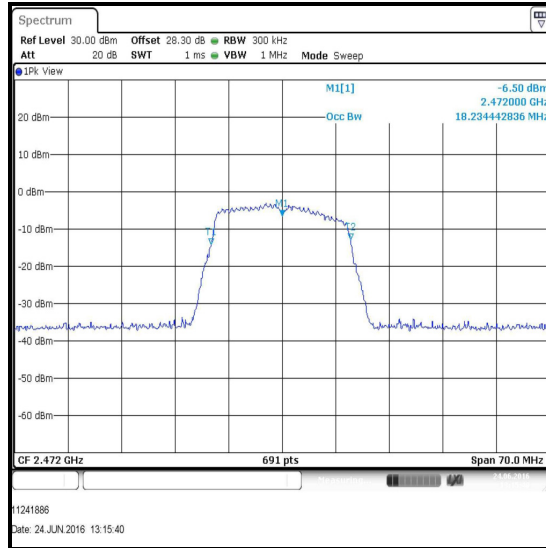

Channel 1

Channel 6

Channel 11

Channel 12

**Transmitter 99% Emission Bandwidth Reference Plots (continued)**

**Results: 802.11n / SISO**

**Channel 13**

**Transmitter 99% Emission Bandwidth Reference Plots (continued)**

**Results: 802.11n / MIMO / Port 1**

Channel	Frequency (MHz)	99% Emission Bandwidth (MHz)
1	2412	18.032
6	2437	19.045
11	2462	18.133
12	2467	18.032
13	2472	18.234

Channel 1

Channel 6

Channel 11

Channel 12

**Transmitter 99% Emission Bandwidth Reference Plots (continued)**

**Results: 802.11n / MIMO / Port 1**

**Channel 13**

**Transmitter 99% Emission Bandwidth Reference Plots (continued)**

**Results: 802.11n / MIMO / Port 2**

Channel	Frequency (MHz)	99% Emission Bandwidth (MHz)
1	2412	17.829
6	2437	18.842
11	2462	17.829
12	2467	17.829
13	2472	18.032