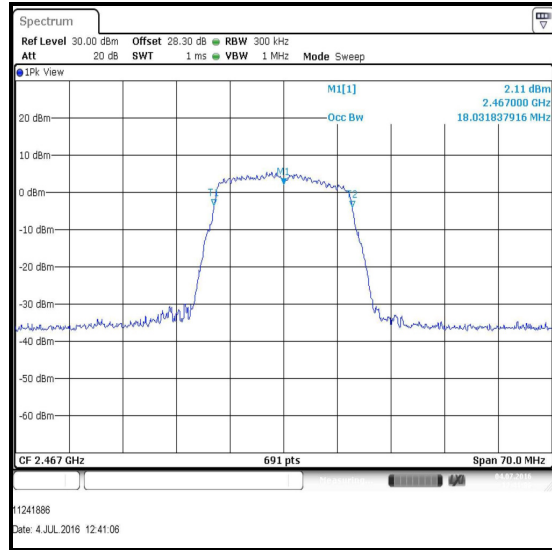

Channel 1

Channel 6

Channel 11

Channel 12

**Transmitter 99% Emission Bandwidth Reference Plots (continued)**

**Results: 802.11n / SISO**

**Channel 13**

**Transmitter 99% Emission Bandwidth Reference Plots (continued)**

**Results: 802.11n / MIMO / Port 1**

Channel	Frequency (MHz)	99% Emission Bandwidth (MHz)
1	2412	18.032
6	2437	19.045
11	2462	18.133
12	2467	18.032
13	2472	18.234

Channel 1

Channel 6

Channel 11

Channel 12

**Transmitter 99% Emission Bandwidth Reference Plots (continued)**

**Results: 802.11n / MIMO / Port 1**

**Channel 13**

**Transmitter 99% Emission Bandwidth Reference Plots (continued)**

**Results: 802.11n / MIMO / Port 2**

Channel	Frequency (MHz)	99% Emission Bandwidth (MHz)
1	2412	17.829
6	2437	18.842
11	2462	17.829
12	2467	17.829
13	2472	18.032