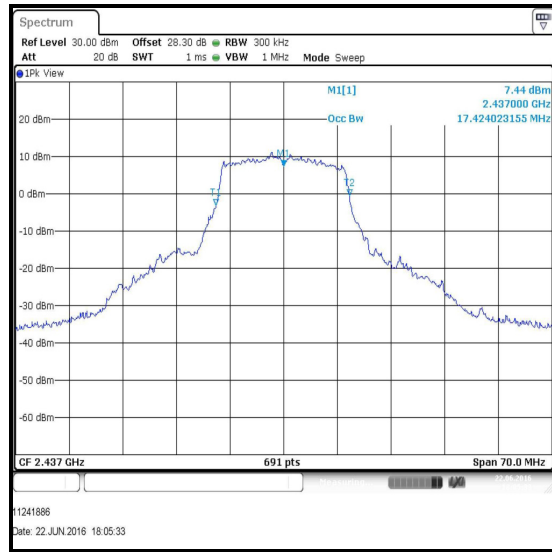

### Transmitter 99% Emission Bandwidth Reference Plots

Results: 802.11b / DBPSK / 1 Mbps

Channel	Frequency (MHz)	99% Emission Bandwidth (MHz)
1	2412	10.926
6	2437	10.854
11	2462	10.492
12	2467	10.637
13	2472	10.709

Channel 1

Channel 6

Channel 11

Channel 12

**Transmitter 99% Emission Bandwidth Reference Plots (continued)**

**Results: 802.11b / DBPSK / 1 Mbps**

**Channel 13**

**Transmitter 99% Emission Bandwidth Reference Plots (continued)**

**Results: 802.11g / BPSK / 6 Mbps**

Channel	Frequency (MHz)	99% Emission Bandwidth (MHz)
1	2412	16.918
6	2437	17.424
11	2462	16.816
12	2467	16.918
13	2472	17.221

Channel 1

Channel 6

Channel 11

Channel 12

**Transmitter 99% Emission Bandwidth Reference Plots (continued)**