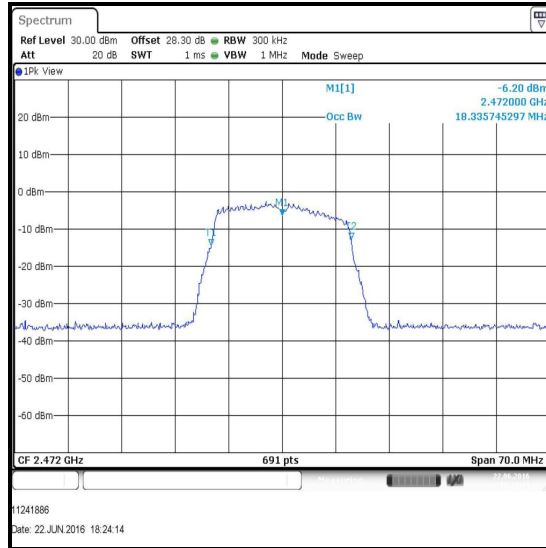

**Results: 802.11g / BPSK / 6 Mbps**

**Channel 13**

**Transmitter 99% Emission Bandwidth Reference Plots (continued)**

**Results: 802.11n / SISO**

Channel	Frequency (MHz)	99% Emission Bandwidth (MHz)
1	2412	18.133
6	2437	18.640
11	2462	18.032
12	2467	17.931
13	2472	18.336

Channel 1

Channel 6

Channel 11

Channel 12

**Transmitter 99% Emission Bandwidth Reference Plots (continued)**

**Results: 802.11n / SISO**

**Channel 13**

**Transmitter 99% Emission Bandwidth Reference Plots (continued)**

**Results: 802.11n / MIMO / Port 1**

Channel	Frequency (MHz)	99% Emission Bandwidth (MHz)
1	2412	18.032
6	2437	19.045
11	2462	18.133
12	2467	18.032
13	2472	18.234

Channel 1

Channel 6

Channel 11

Channel 12

**Transmitter 99% Emission Bandwidth Reference Plots (continued)**