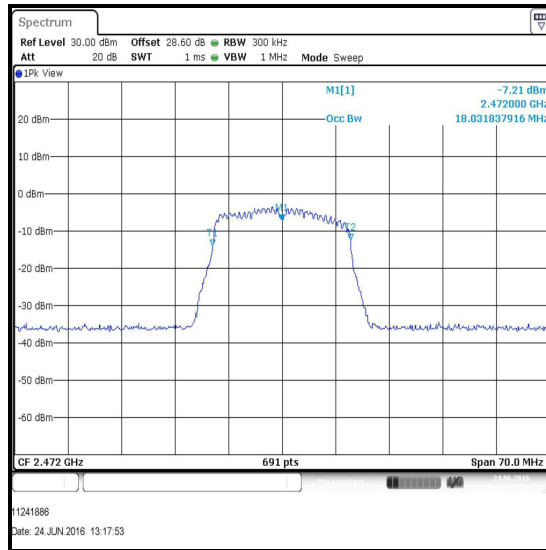

**Results: 802.11n / MIMO / Port 1**

**Channel 13**

**Transmitter 99% Emission Bandwidth Reference Plots (continued)**

**Results: 802.11n / MIMO / Port 2**

Channel	Frequency (MHz)	99% Emission Bandwidth (MHz)
1	2412	17.829
6	2437	18.842
11	2462	17.829
12	2467	17.829
13	2472	18.032

Channel 1

Channel 6

Channel 11

Channel 12

**Transmitter 99% Emission Bandwidth Reference Plots (continued)**

**Results: 802.11n / MIMO / Port 2**

**Channel 13**

**--- END OF REPORT ---**