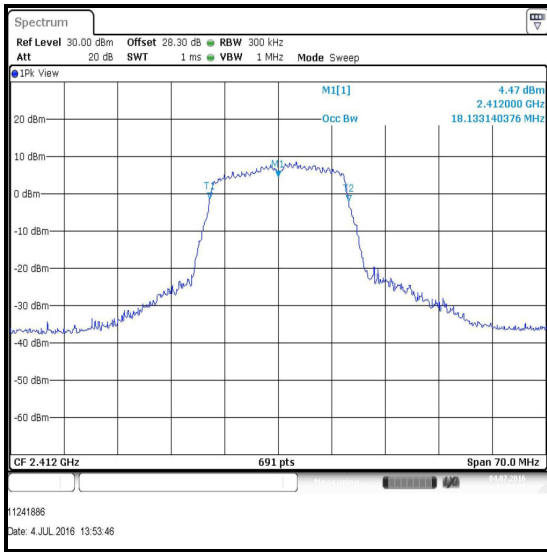

**Results: 802.11g / BPSK / 6 Mbps**

Channel	Frequency (MHz)	99% Emission Bandwidth (MHz)
1	2412	16.918
6	2437	17.424
11	2462	16.816
12	2467	16.918
13	2472	17.221

Channel 1

Channel 6

Channel 11

Channel 12

**Transmitter 99% Emission Bandwidth Reference Plots (continued)**

**Results: 802.11g / BPSK / 6 Mbps**

**Channel 13**

**Transmitter 99% Emission Bandwidth Reference Plots (continued)**

**Results: 802.11n / SISO**

Channel	Frequency (MHz)	99% Emission Bandwidth (MHz)
1	2412	18.133
6	2437	18.640
11	2462	18.032
12	2467	17.931
13	2472	18.336

Channel 1

Channel 6

Channel 11

Channel 12

**Transmitter 99% Emission Bandwidth Reference Plots (continued)**

**Results: 802.11n / SISO**

**Channel 13**

**Transmitter 99% Emission Bandwidth Reference Plots (continued)**