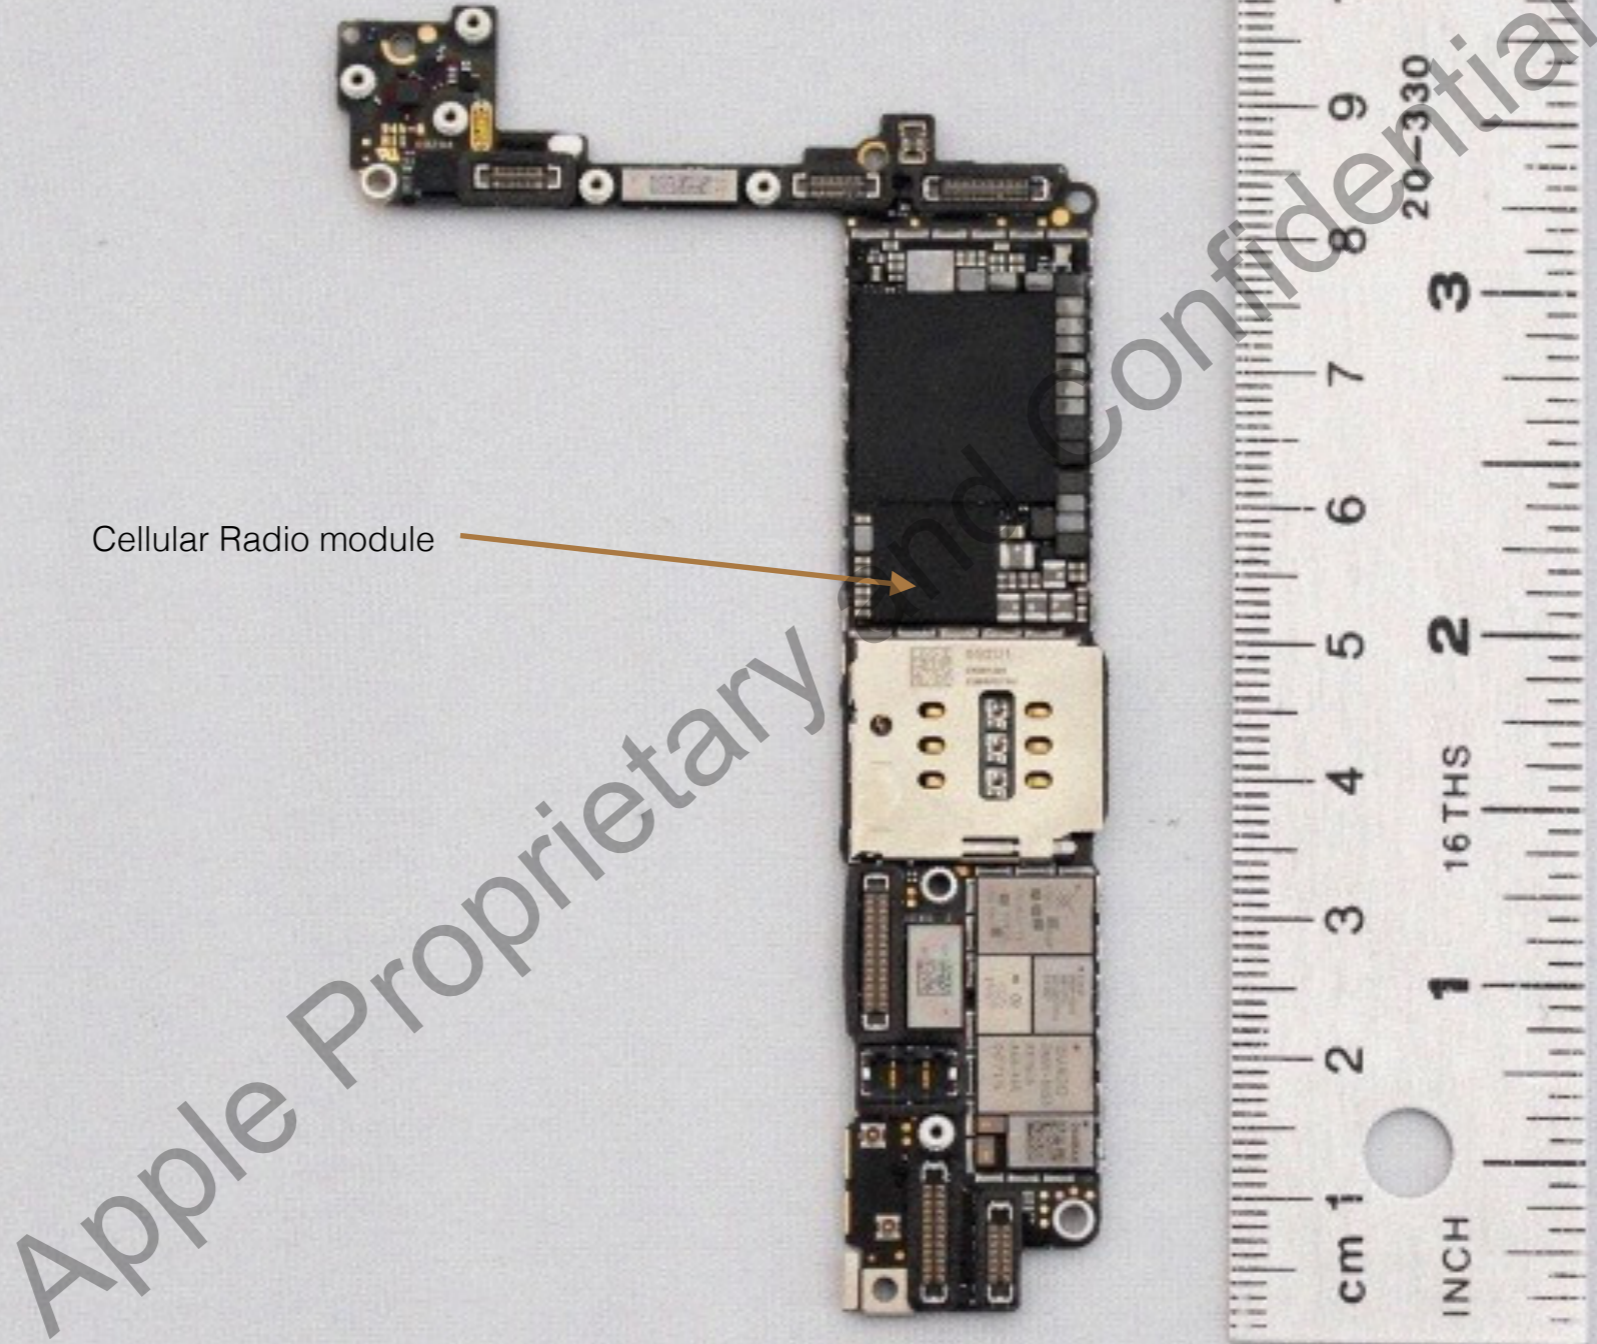

**A1779**

Flex assembly with Lightning connector,  
microphone and primary cellular  
antenna feed - Front

**A1779**

Flex assembly with Lightning connector,  
microphone and primary cellular  
antenna feed - Back

**A1779**  
Battery - Front

Apple Proprietary and Confidential

A1779  
Battery - Back

Apple Property and Confidential

**A1779**

MLB with shields - Front

Apple Proprietary and Confidential

A1779

MLB with shields - Back

**A1779**

MLB - without shield - Front

Cellular Radio module

**A1779**

MLB - without shield - Back

BT - WiFi Radio module

Apple Product Security and Confidentiality