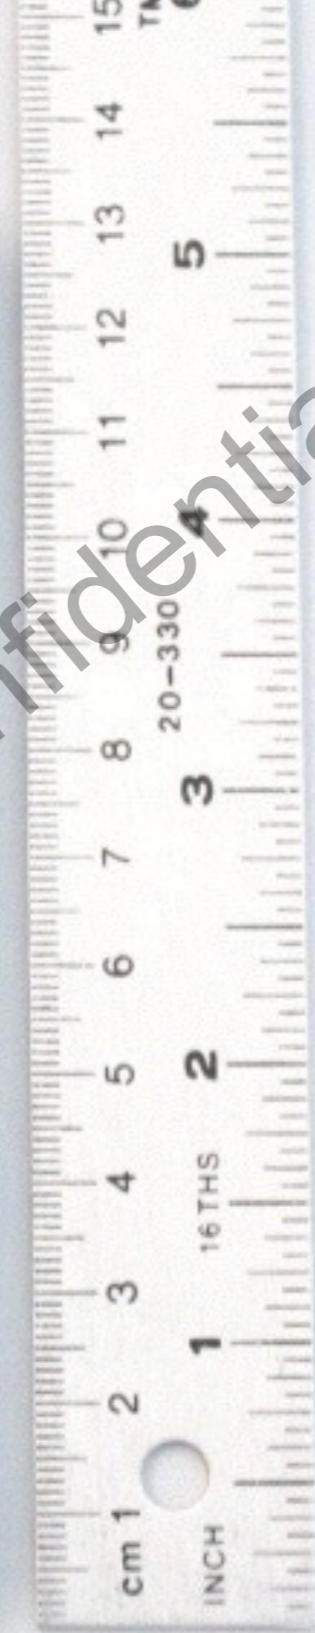

**A1779**

LCD and Touch Screen removed

Apple Proprietary and Confidential

**A1779**

LCD/Touch Screen Assembly - Front

Apple Pro Confidential

**A1779**

LCD/Touch Screen Assembly - Back

Apple Proprietary and Confidential

**A1779**  
Internal View

5G WiFi antenna structure

Secondary Cellular/GPS/NFC/  
2.4GHz WiFi/BT Antenna  
Structure

MLB

Battery

UICC card slot

Speaker Assembly