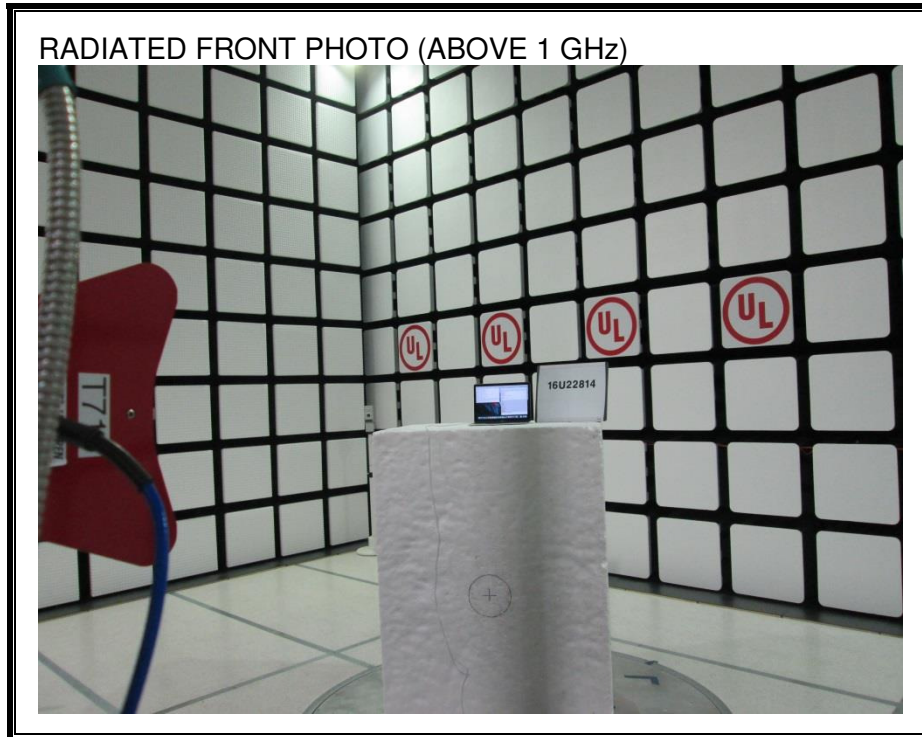

11. SETUP PHOTOS

ANTENNA PORT CONDUCTED RF MEASUREMENT SETUP

RADIATED RF MEASUREMENT SETUP (BELOW 1 GHz)

RADIATED RF MEASUREMENT SETUP (ABOVE 1 GHz)

POWERLINE CONDUCTED EMISSIONS MEASUREMENT SETUP

LINE CONDUCTED FRONT PHOTO

LINE CONDUCTED BACK PHOTO

END OF REPORT