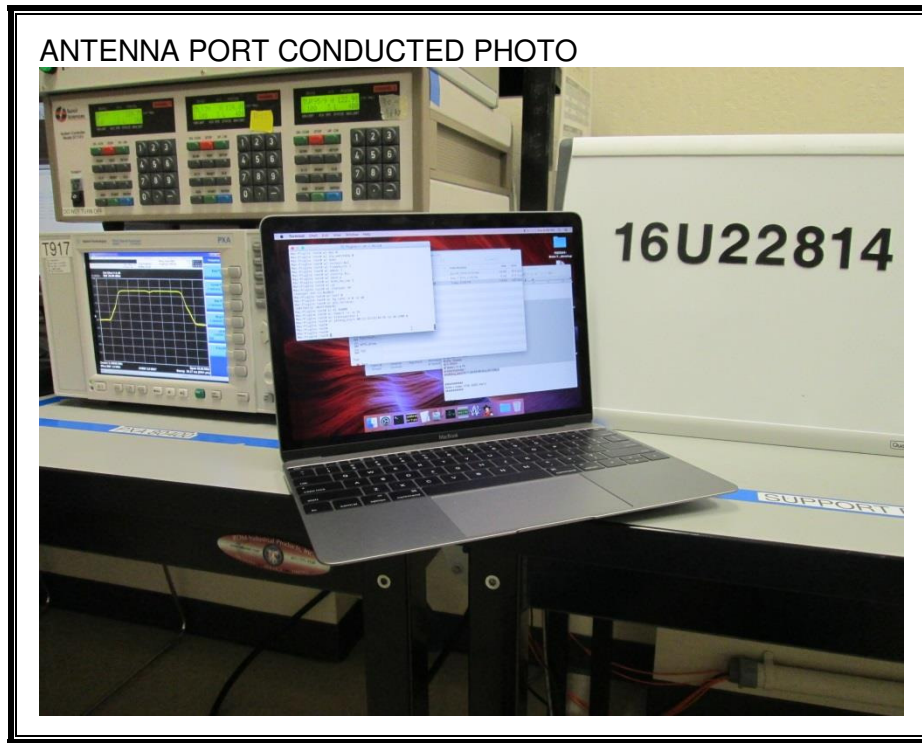

11. SETUP PHOTOS

ANTENNA PORT CONDUCTED RF MEASUREMENT SETUP

RADIATED RF MEASUREMENT SETUP (BELOW 1 GHz)

RADIATED RF MEASUREMENT SETUP (ABOVE 1 GHz)

POWERLINE CONDUCTED EMISSIONS MEASUREMENT SETUP

LINE CONDUCTED FRONT PHOTO

LINE CONDUCTED BACK PHOTO

END OF REPORT