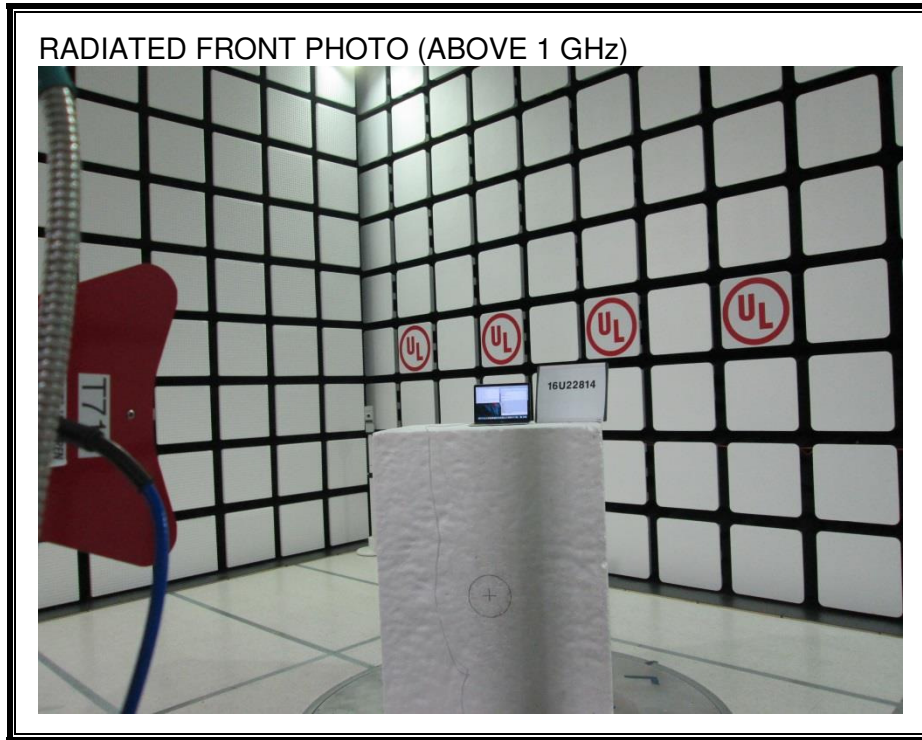

10. SETUP PHOTOS

ANTENNA PORT CONDUCTED RF MEASUREMENT SETUP

RADIATED RF MEASUREMENT SETUP (BELOW 1 GHz)

RADIATED RF MEASUREMENT SETUP (ABOVE 1 GHz)

POWERLINE CONDUCTED EMISSIONS MEASUREMENT SETUP

END OF REPORT