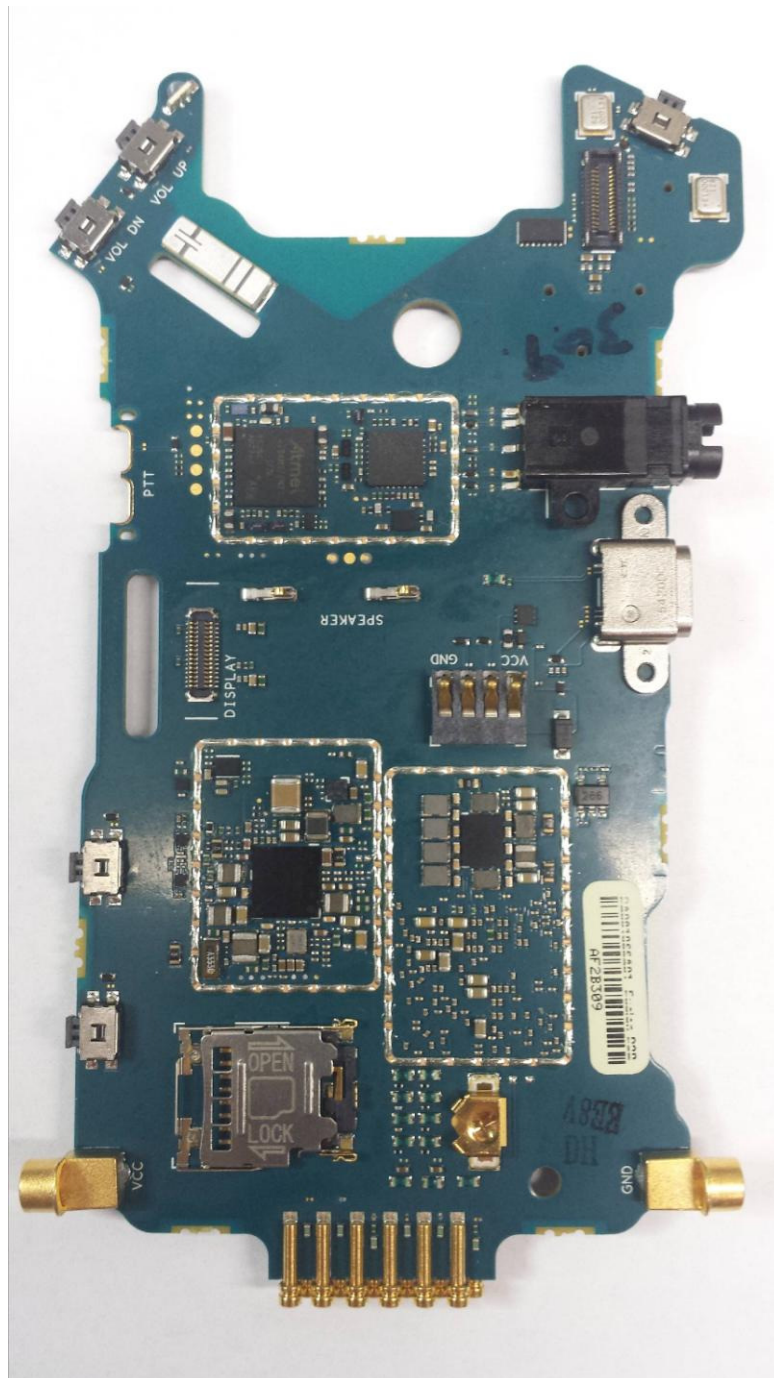

EXHIBIT #9

Internal Photographs

The following photographs are attached.

	<u>Exhibit</u>
1. Top Side <u>with</u> Shields.	9A
2. Top Side <u>without</u> Shields.	9B
3. Bottom Side <u>with</u> Shields.	9C
4. Bottom Side <u>without</u> Shields.	9D
5. Speaker Contacts (Si500/Si300)	9E
6. Display Flex (Si500)	9F
7. Seal + Camera (Si500/Si300)	9G

**Internal surface
mount 2.4 GHz
Bluetooth + 2.4/5 GHz
Wi-Fi Antenna**

Exhibit 9A

Top Side with Shields

Exhibit 9B

Top Side without Shields

Exhibit 9C

Bottom Side with Shields

Exhibit 9D

Bottom Side without Shields

Exhibit 9E

Speaker Contacts (Si500/Si300)

Exhibit 9F

Display Flex (Si500)

Exhibit 9G

Seal + Camera (Si500/Si300)