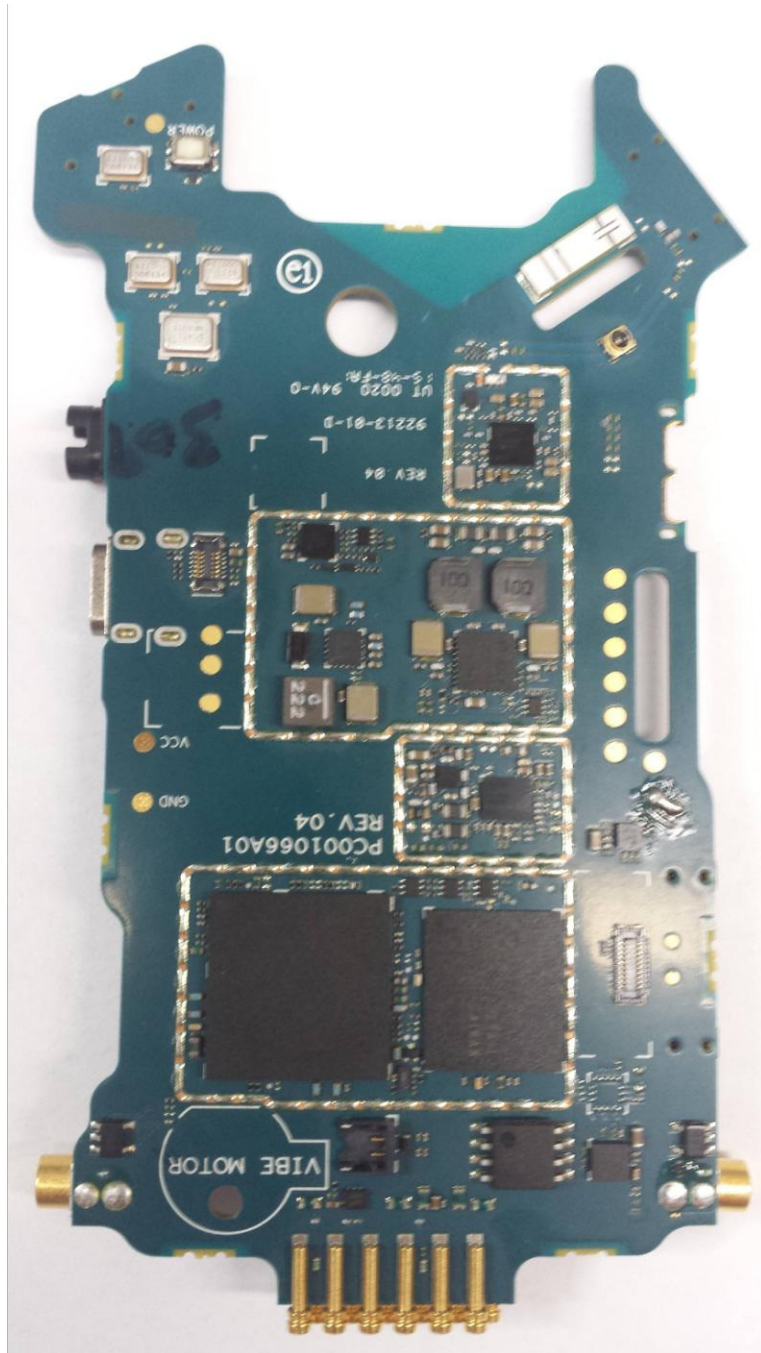

EXHIBIT #9

Internal Photographs

The following photographs are attached.

	<u>Exhibit</u>
1. Top Side <u>with</u> Shields.	9A
2. Top Side <u>without</u> Shields.	9B
3. Bottom Side <u>with</u> Shields.	9C
4. Bottom Side <u>without</u> Shields.	9D
5. Speaker Contacts (Si500/Si300)	9E
6. Display Flex (Si500)	9F
7. Seal + Camera (Si500/Si300)	9G

**Internal surface
mount 2.4 GHz
Bluetooth + 2.4/5 GHz
Wi-Fi Antenna**

Exhibit 9A

Top Side with Shields

Exhibit 9B

Top Side without Shields

Exhibit 9C

Bottom Side with Shields

Exhibit 9D

Bottom Side without Shields

Exhibit 9E

Speaker Contacts (Si500/Si300)

Exhibit 9F

Display Flex (Si500)

Exhibit 9G

Seal + Camera (Si500/Si300)