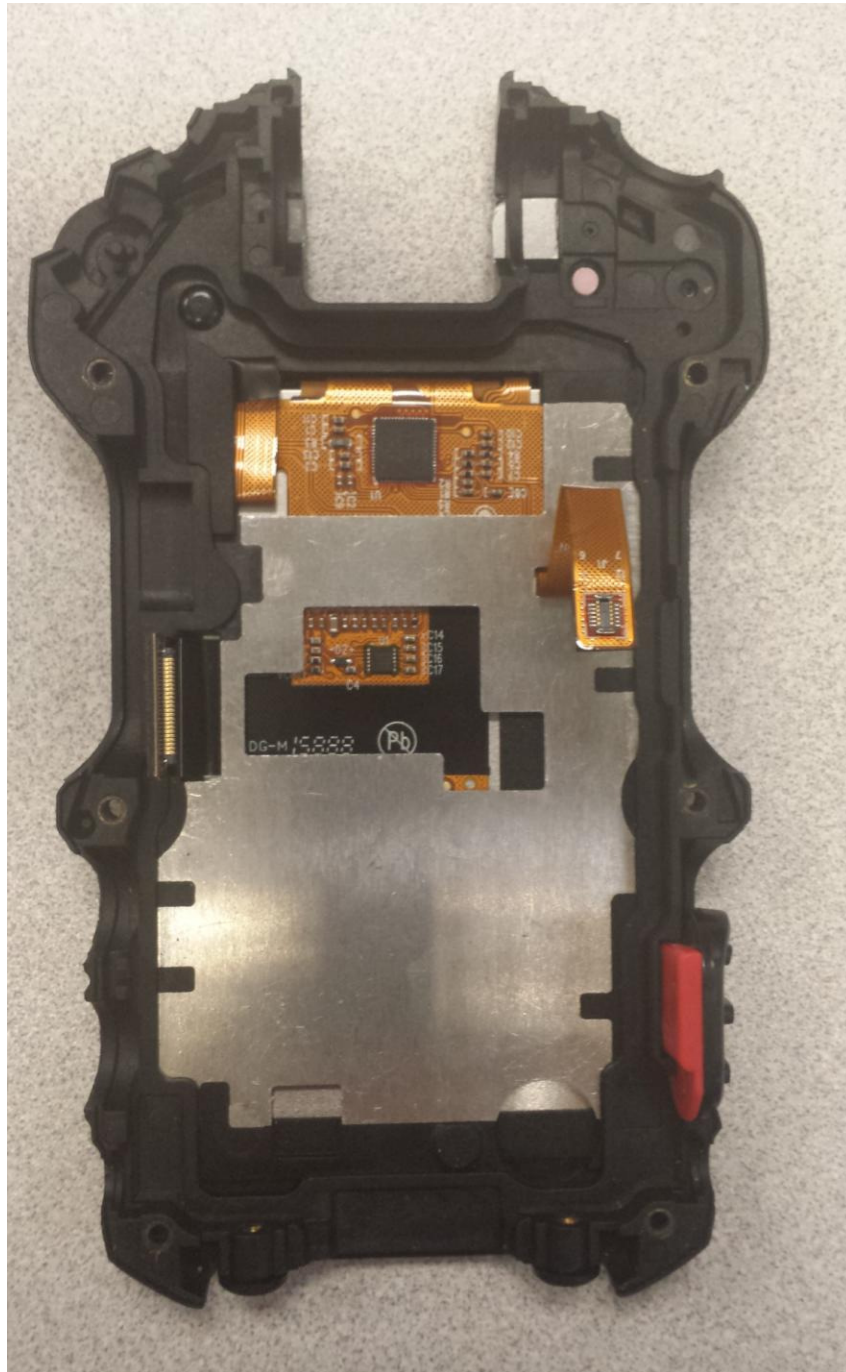

EXHIBIT #9

Internal Photographs

The following photographs are attached.

	<u>Exhibit</u>
1. Top Side <u>with</u> Shields.	9A
2. Top Side <u>without</u> Shields.	9B
3. Bottom Side <u>with</u> Shields.	9C
4. Bottom Side <u>without</u> Shields.	9D
5. Speaker Contacts (Si500/Si300)	9E
6. Display Flex (Si500)	9F
7. Seal + Camera (Si500/Si300)	9G

**Internal surface
mount 2.4 GHz
Bluetooth + 2.4/5 GHz
Wi-Fi Antenna**

Exhibit 9A

Top Side with Shields

Exhibit 9B

Top Side without Shields

Exhibit 9C

Bottom Side with Shields

Exhibit 9D

Bottom Side without Shields

Exhibit 9E

Speaker Contacts (Si500/Si300)

Exhibit 9F

Display Flex (Si500)

Exhibit 9G

Seal + Camera (Si500/Si300)