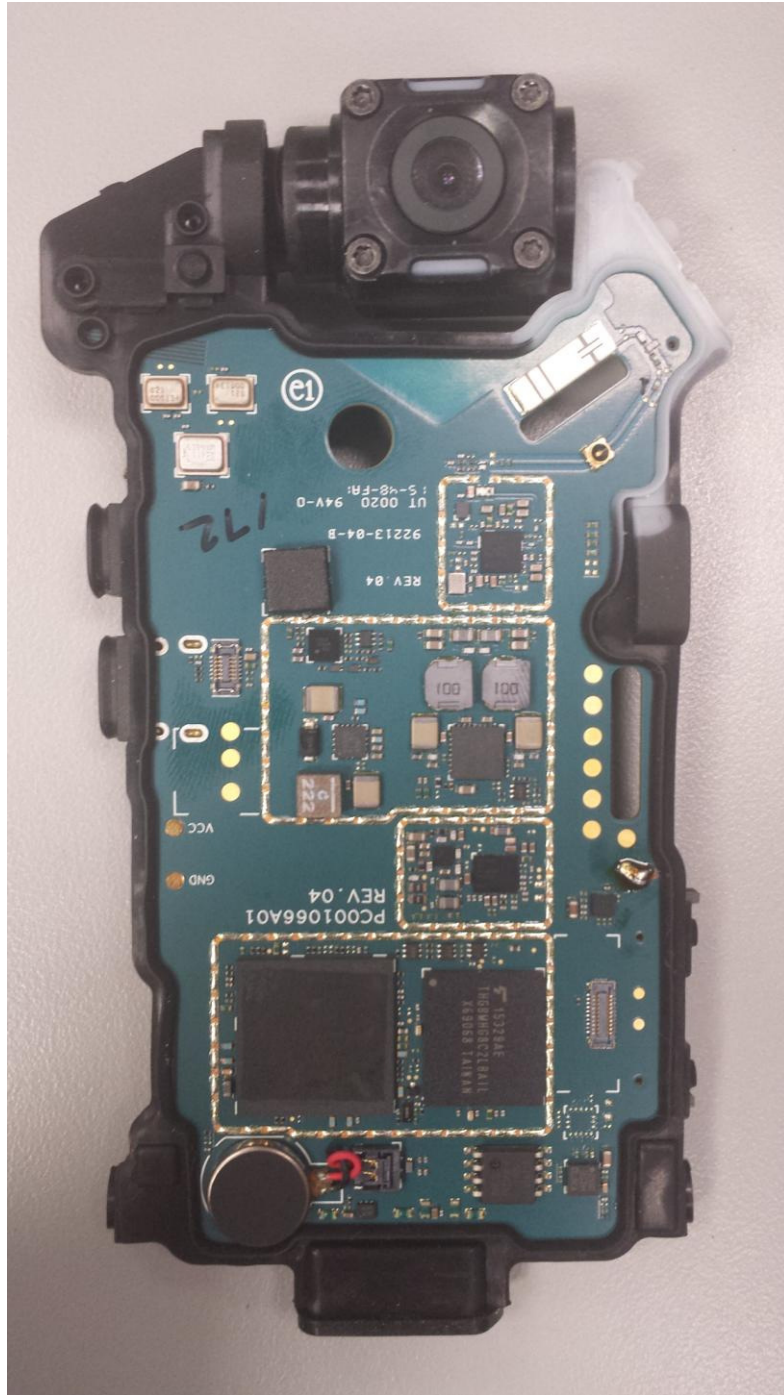

EXHIBIT #9

Internal Photographs

The following photographs are attached.

	<u>Exhibit</u>
1. Top Side <u>with</u> Shields.	9A
2. Top Side <u>without</u> Shields.	9B
3. Bottom Side <u>with</u> Shields.	9C
4. Bottom Side <u>without</u> Shields.	9D
5. Speaker Contacts (Si500/Si300)	9E
6. Display Flex (Si500)	9F
7. Seal + Camera (Si500/Si300)	9G

**Internal surface
mount 2.4 GHz
Bluetooth + 2.4/5 GHz
Wi-Fi Antenna**

Exhibit 9A

Top Side with Shields

Exhibit 9B

Top Side without Shields

Exhibit 9C

Bottom Side with Shields

Exhibit 9D

Bottom Side without Shields

Exhibit 9E

Speaker Contacts (Si500/Si300)

Exhibit 9F

Display Flex (Si500)

Exhibit 9G

Seal + Camera (Si500/Si300)