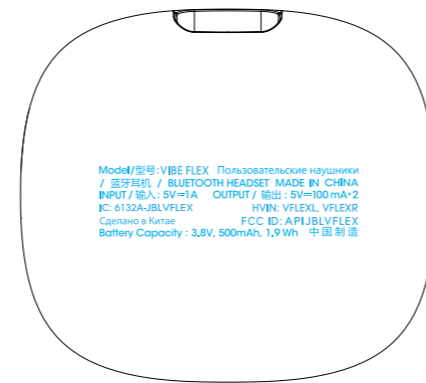

# VIBE FLEX

**Compliance**  
translucent glossy Silk screen

**SN number**  
laser etching lighter than  
background color

**Compliance**  
translucent glossy Silk screen