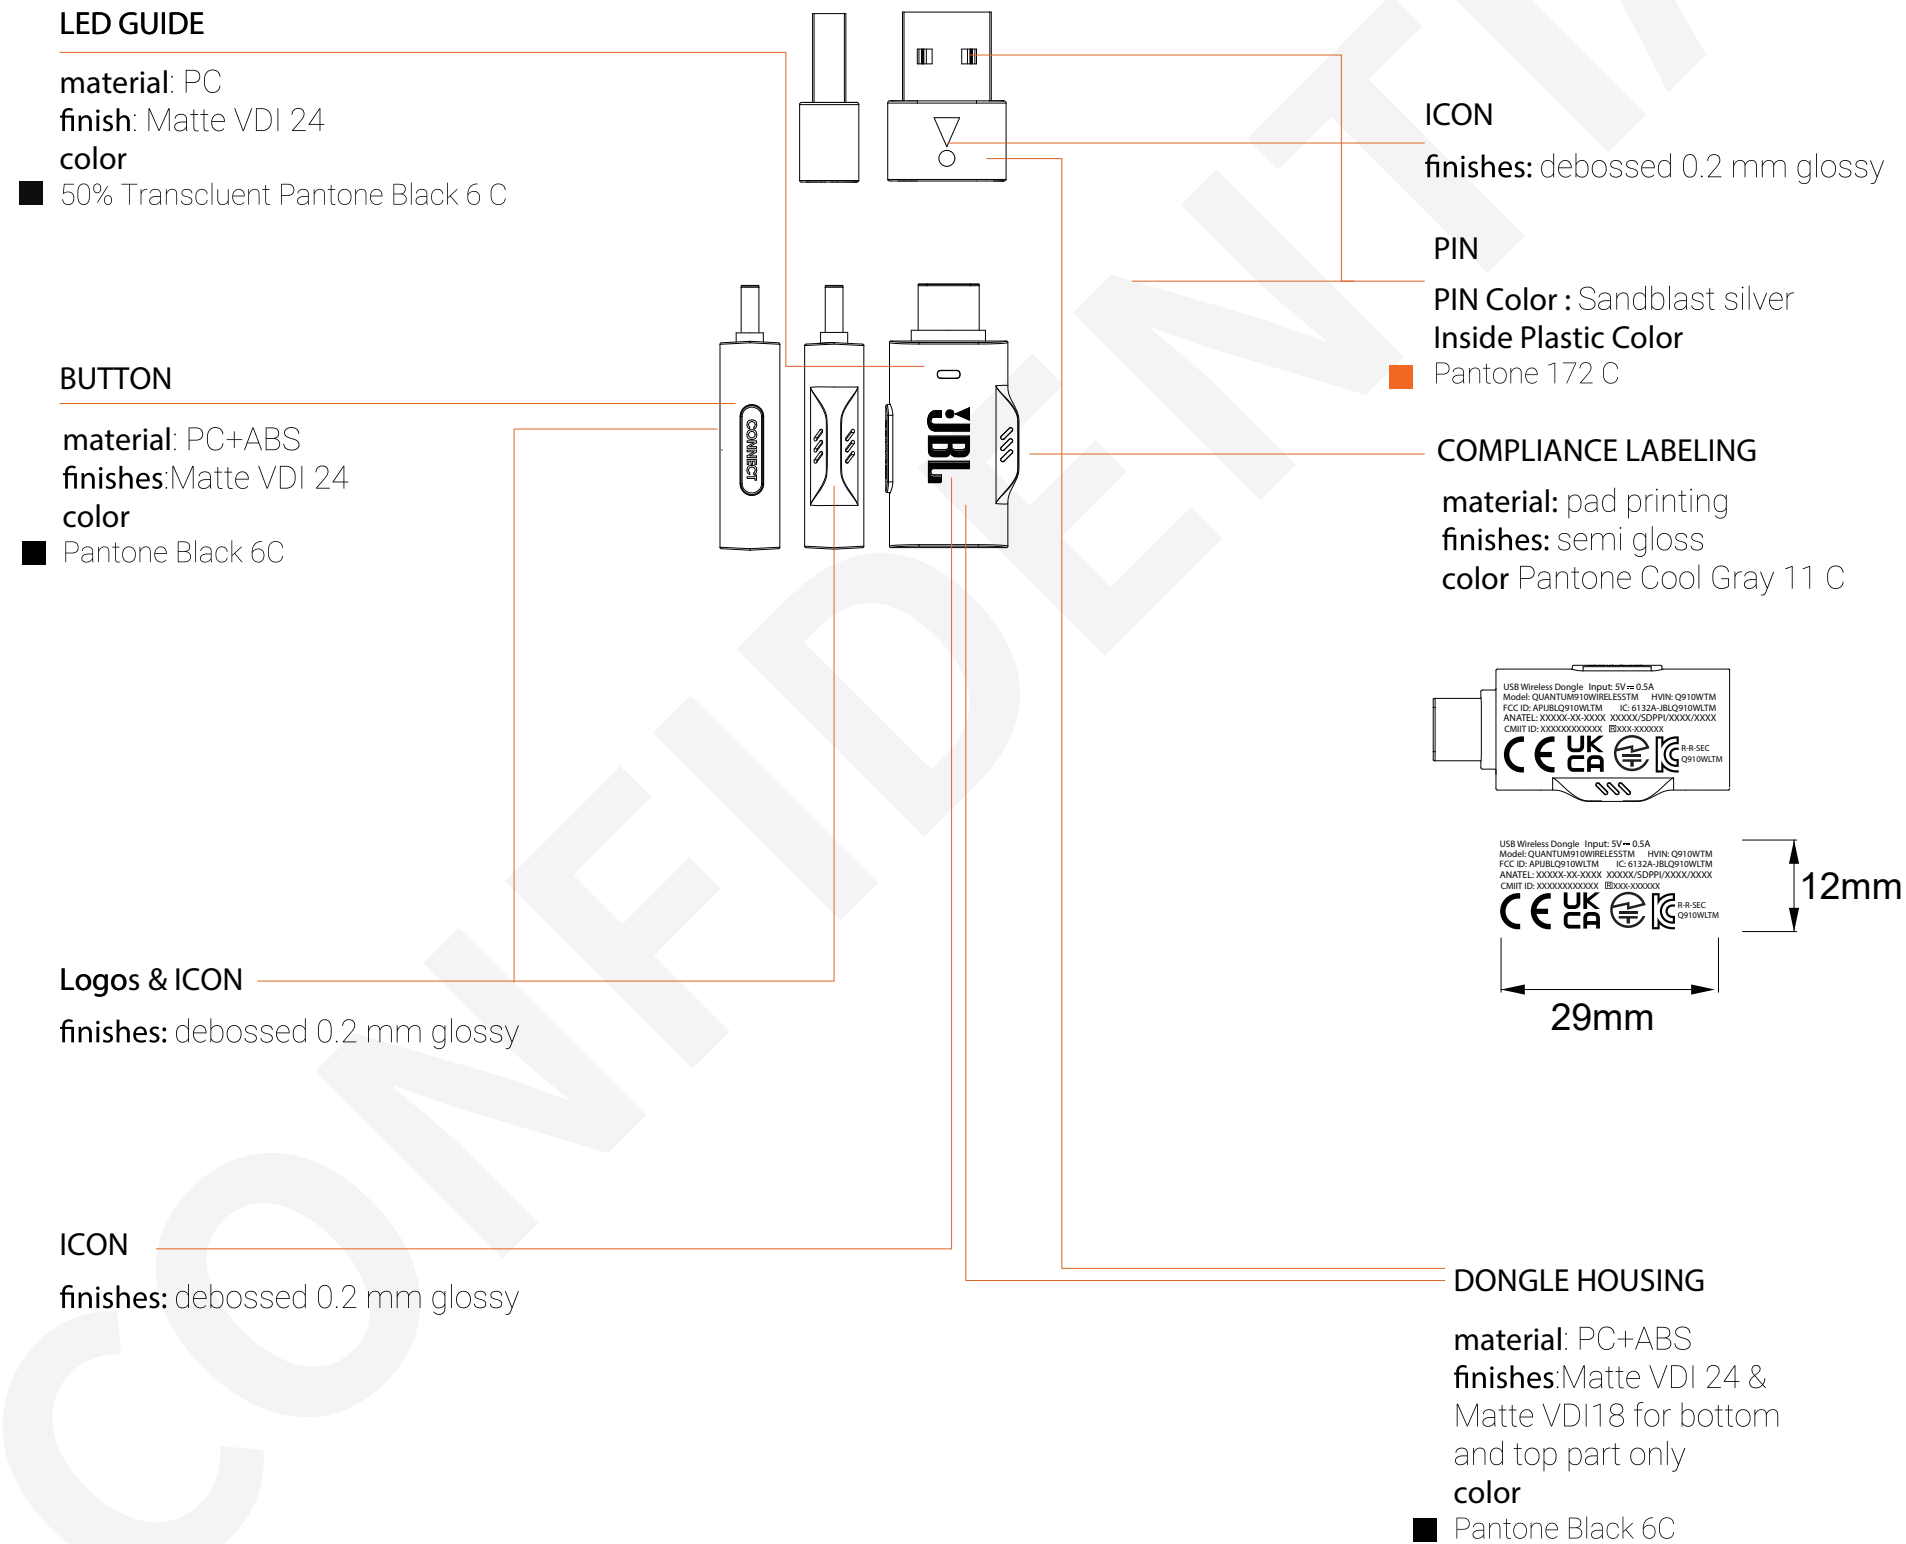

JBL GAMING Q910 / CMF CABLES & ACCESSORIES part.2/2
ARTWORK SCALE 1 : 1

JBL GAMING Q910P / CMF CABLES & ACCESSORIES part.2/2

Artworks - Scale 1:1 - Unit: mm