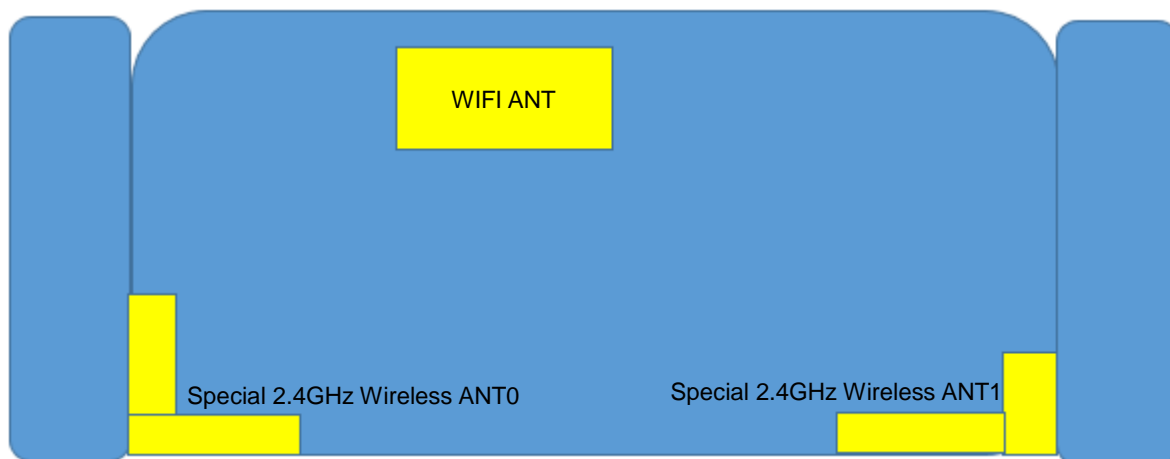

<Photographs of EUT>

Handle not removed

Remove the handle

<Antenna Location>

<EUT Front View>

Antenna	Supported bands
WIFI ANT	WLAN 2.4G/5G
Special 2.4GHz Wireless ANT0	Special 2.4GHz Wireless
Special 2.4GHz Wireless ANT1	Special 2.4GHz Wireless

<Photographs of SAR Setup>

Fig-4.1 Front Face of EUT with 0 cm Gap (Extremity Mode)

Fig-4.2 Rear Face of EUT with 0 cm Gap (Extremity Mode)

Fig-4.3 Left Side of EUT with 0 cm Gap (Extremity Mode)

Fig-4.4 Right Side of EUT with 0 cm Gap (Extremity Mode)

Fig-4.5 Top Side of EUT with 0 cm Gap (Extremity Mode)

Fig-4.6 Bottom Side of EUT with 0 cm Gap (Body Mode)