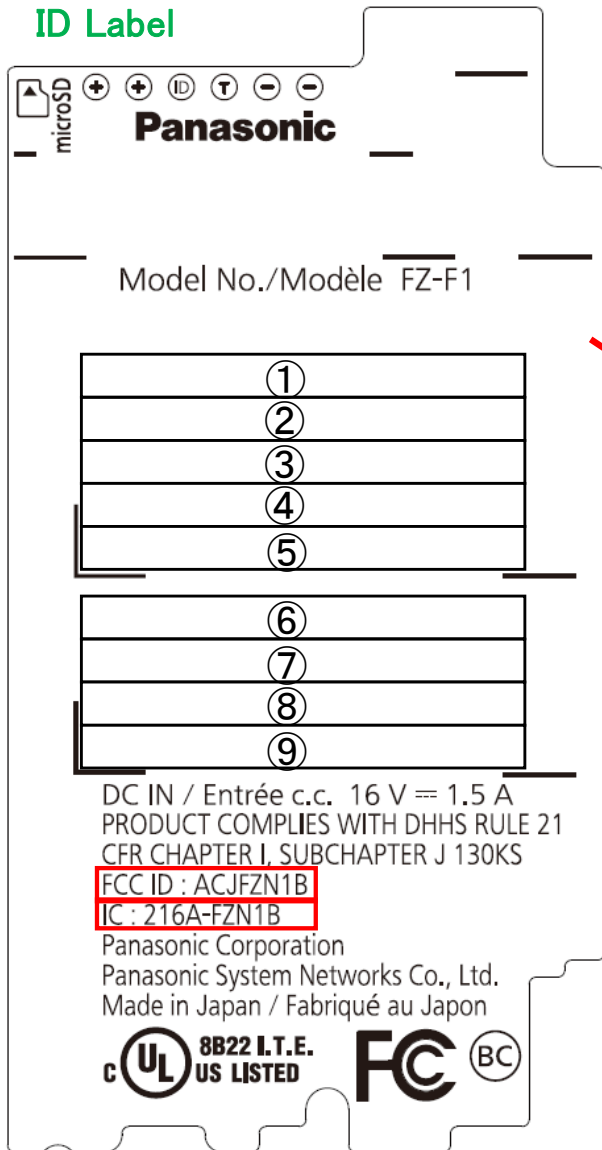

# FCC ID/IC Label and Location

**Model No: FZ-F1 (Marketing Name: FZ-F1)**  
**FCC ID: ACJFZN1B**  
**IC: 216A-FZN1B** Label location

- ① FZ-F1BBxxxxx  
(x: alphanumeric,  
Cellular+WiFi model)
- or
- FZ-F1BCxxxxx  
(x: alphanumeric,  
WiFi model whose  
cellular is disabled  
by software all time.)

The label is located inside the battery lid (under the battery), and it is permanently attached by glue, so it is not easily removed from the device.