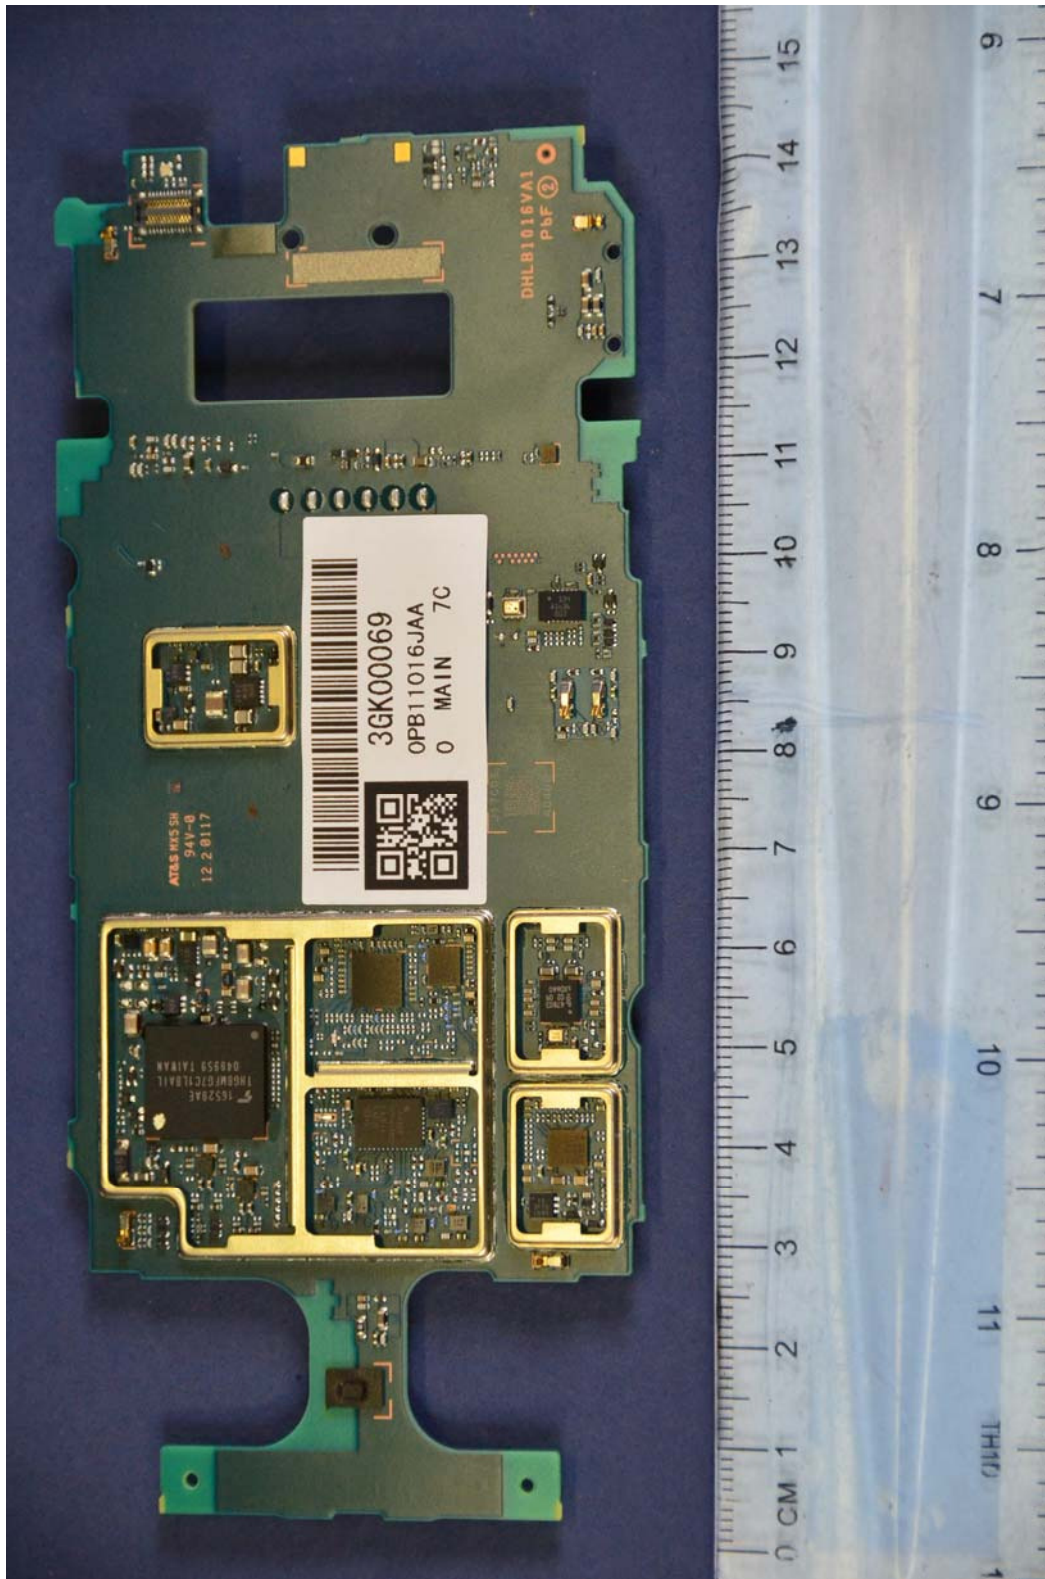

INTERNAL PHOTOGRAPHS

	Panasonic Corporation of North America FCC ID: ACJFZN1A	Model: FZ-N1WF2
Internal Photos	EUT Type: Portable Handset	Page 1 of 8

	Panasonic Corporation of North America FCC ID: ACJFZN1A	Model: FZ-N1WF2
Internal Photos	EUT Type: Portable Handset	Page 2 of 8

	Panasonic Corporation of North America FCC ID: ACJFZN1A	Model: FZ-N1WF2
Internal Photos	EUT Type: Portable Handset	Page 3 of 8

	Panasonic Corporation of North America FCC ID: ACJFZN1A	Model: FZ-N1WF2
Internal Photos	EUT Type: Portable Handset	Page 4 of 8