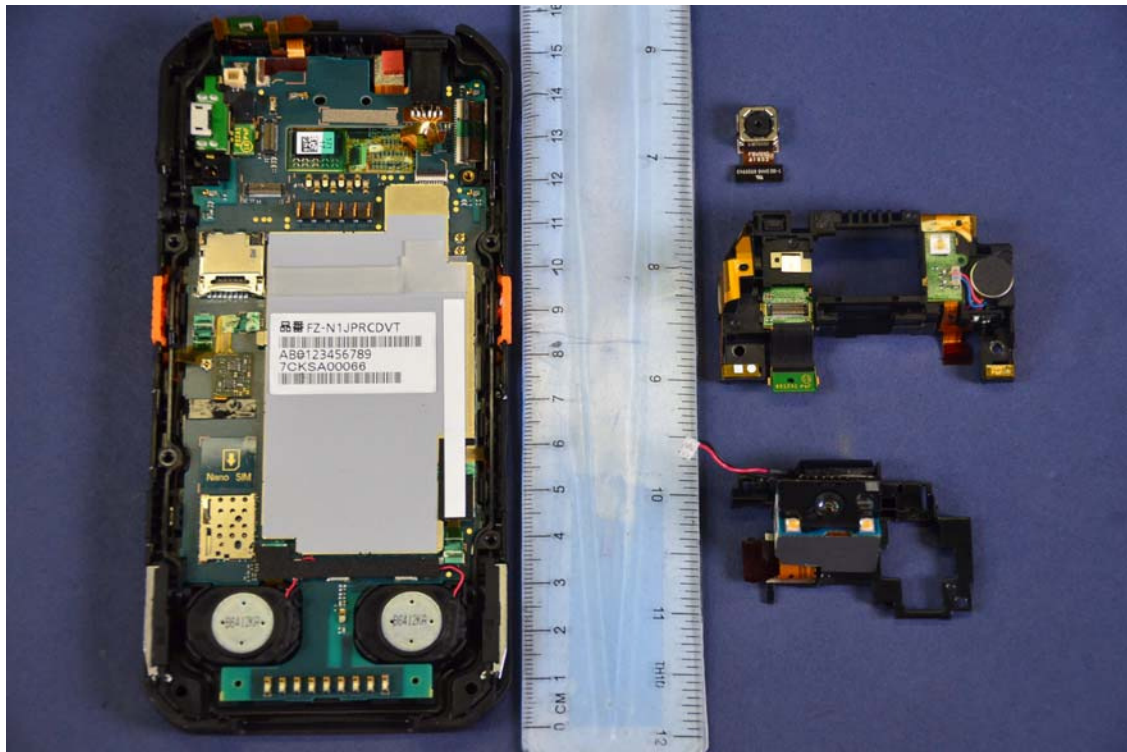

INTERNAL PHOTOGRAPHS

	Panasonic Corporation of North America FCC ID: ACJFZN1A	Model: FZ-N1WF2
Internal Photos	EUT Type: Portable Handset	Page 1 of 8

	Panasonic Corporation of North America FCC ID: ACJFZN1A	Model: FZ-N1WF2
Internal Photos	EUT Type: Portable Handset	Page 2 of 8

	Panasonic Corporation of North America FCC ID: ACJFZN1A	Model: FZ-N1WF2
Internal Photos	EUT Type: Portable Handset	Page 3 of 8

	Panasonic Corporation of North America FCC ID: ACJFZN1A	Model: FZ-N1WF2
Internal Photos	EUT Type: Portable Handset	Page 4 of 8

	Panasonic Corporation of North America FCC ID: ACJFZN1A	Model: FZ-N1WF2
Internal Photos	EUT Type: Portable Handset	Page 7 of 8

	Panasonic Corporation of North America FCC ID: ACJFZN1A	Model: FZ-N1WF2
Internal Photos	EUT Type: Portable Handset	Page 8 of 8