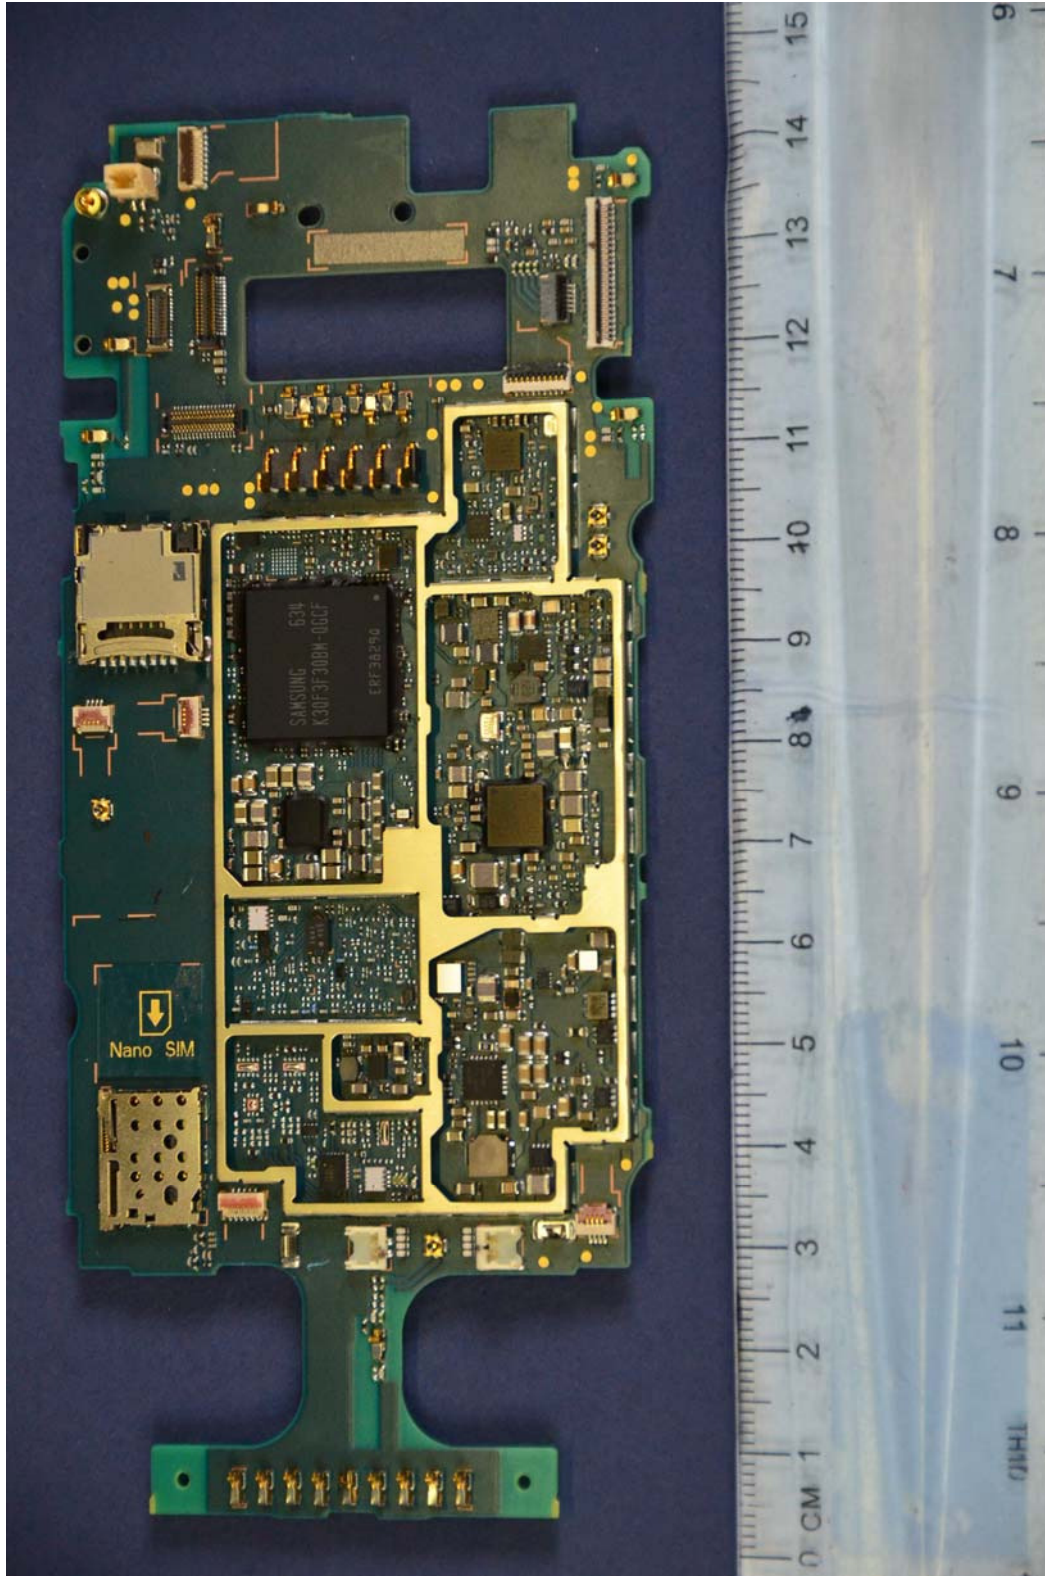

INTERNAL PHOTOGRAPHS

	Panasonic Corporation of North America FCC ID: ACJFZN1A	Model: FZ-N1WF2
Internal Photos	EUT Type: Portable Handset	Page 1 of 8

	Panasonic Corporation of North America FCC ID: ACJFZN1A	Model: FZ-N1WF2
Internal Photos	EUT Type: Portable Handset	Page 2 of 8

	Panasonic Corporation of North America FCC ID: ACJFZN1A	Model: FZ-N1WF2
Internal Photos	EUT Type: Portable Handset	Page 3 of 8

	Panasonic Corporation of North America FCC ID: ACJFZN1A	Model: FZ-N1WF2
Internal Photos	EUT Type: Portable Handset	Page 4 of 8