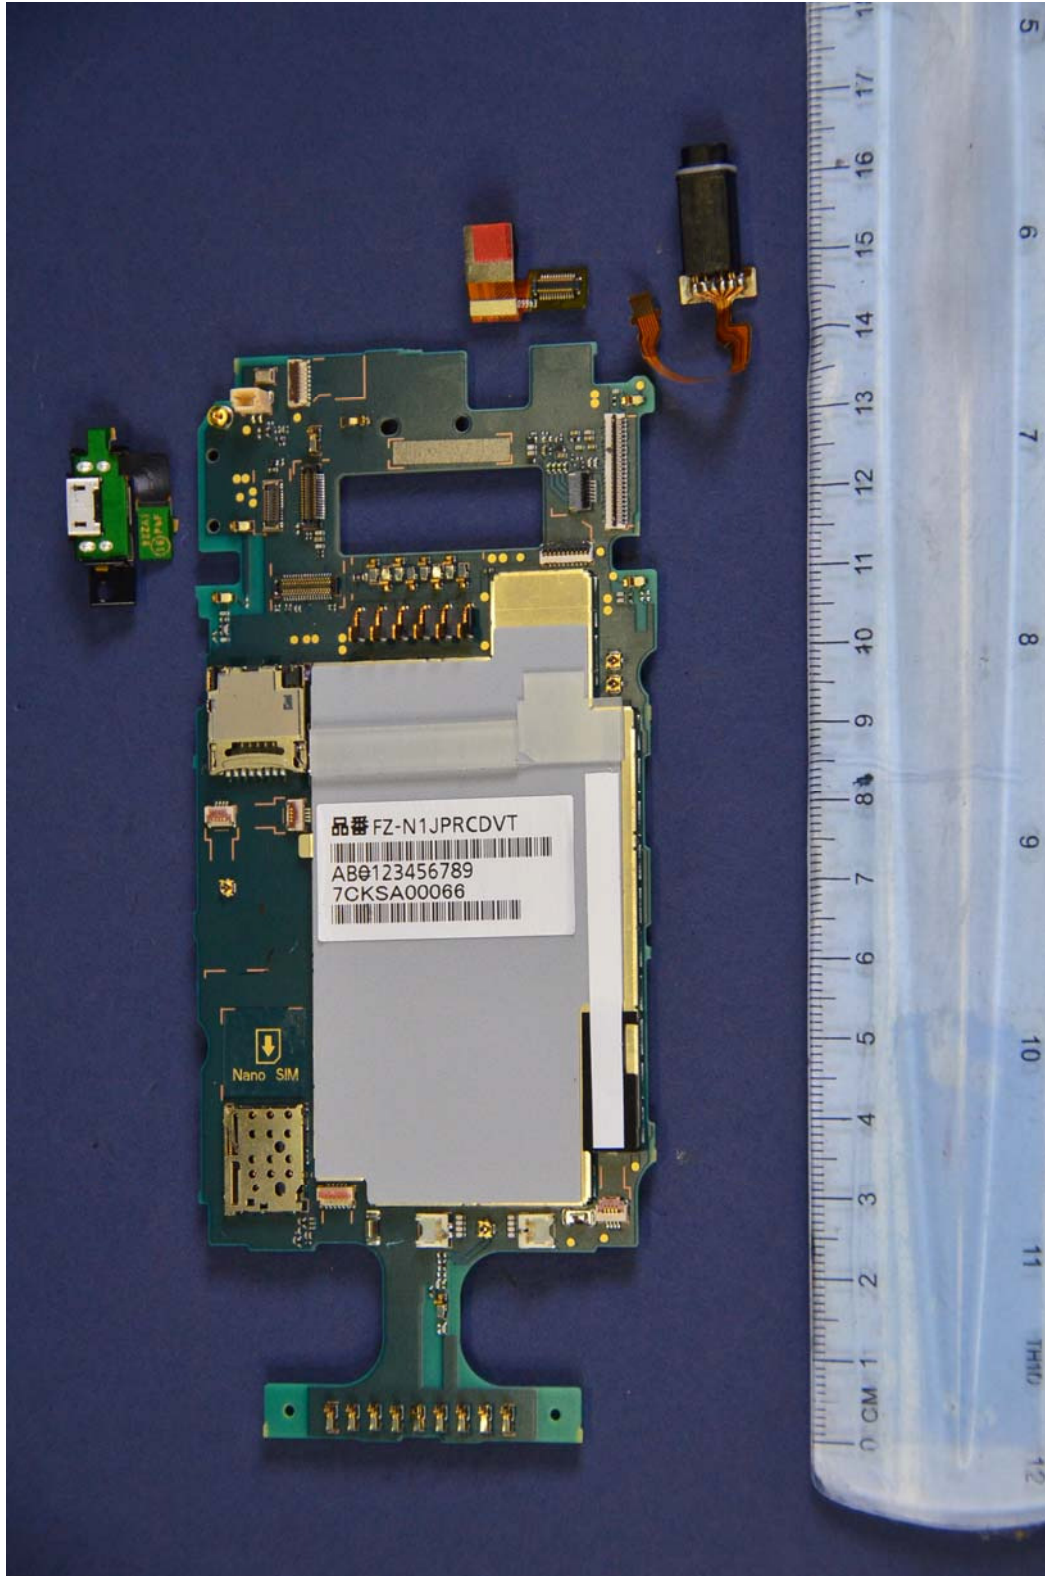

INTERNAL PHOTOGRAPHS

	Panasonic Corporation of North America FCC ID: ACJFZN1A	Model: FZ-N1WF2
Internal Photos	EUT Type: Portable Handset	Page 1 of 8

	Panasonic Corporation of North America FCC ID: ACJFZN1A	Model: FZ-N1WF2
Internal Photos	EUT Type: Portable Handset	Page 2 of 8

	Panasonic Corporation of North America FCC ID: ACJFZN1A	Model: FZ-N1WF2
Internal Photos	EUT Type: Portable Handset	Page 3 of 8

	Panasonic Corporation of North America FCC ID: ACJFZN1A	Model: FZ-N1WF2
Internal Photos	EUT Type: Portable Handset	Page 4 of 8