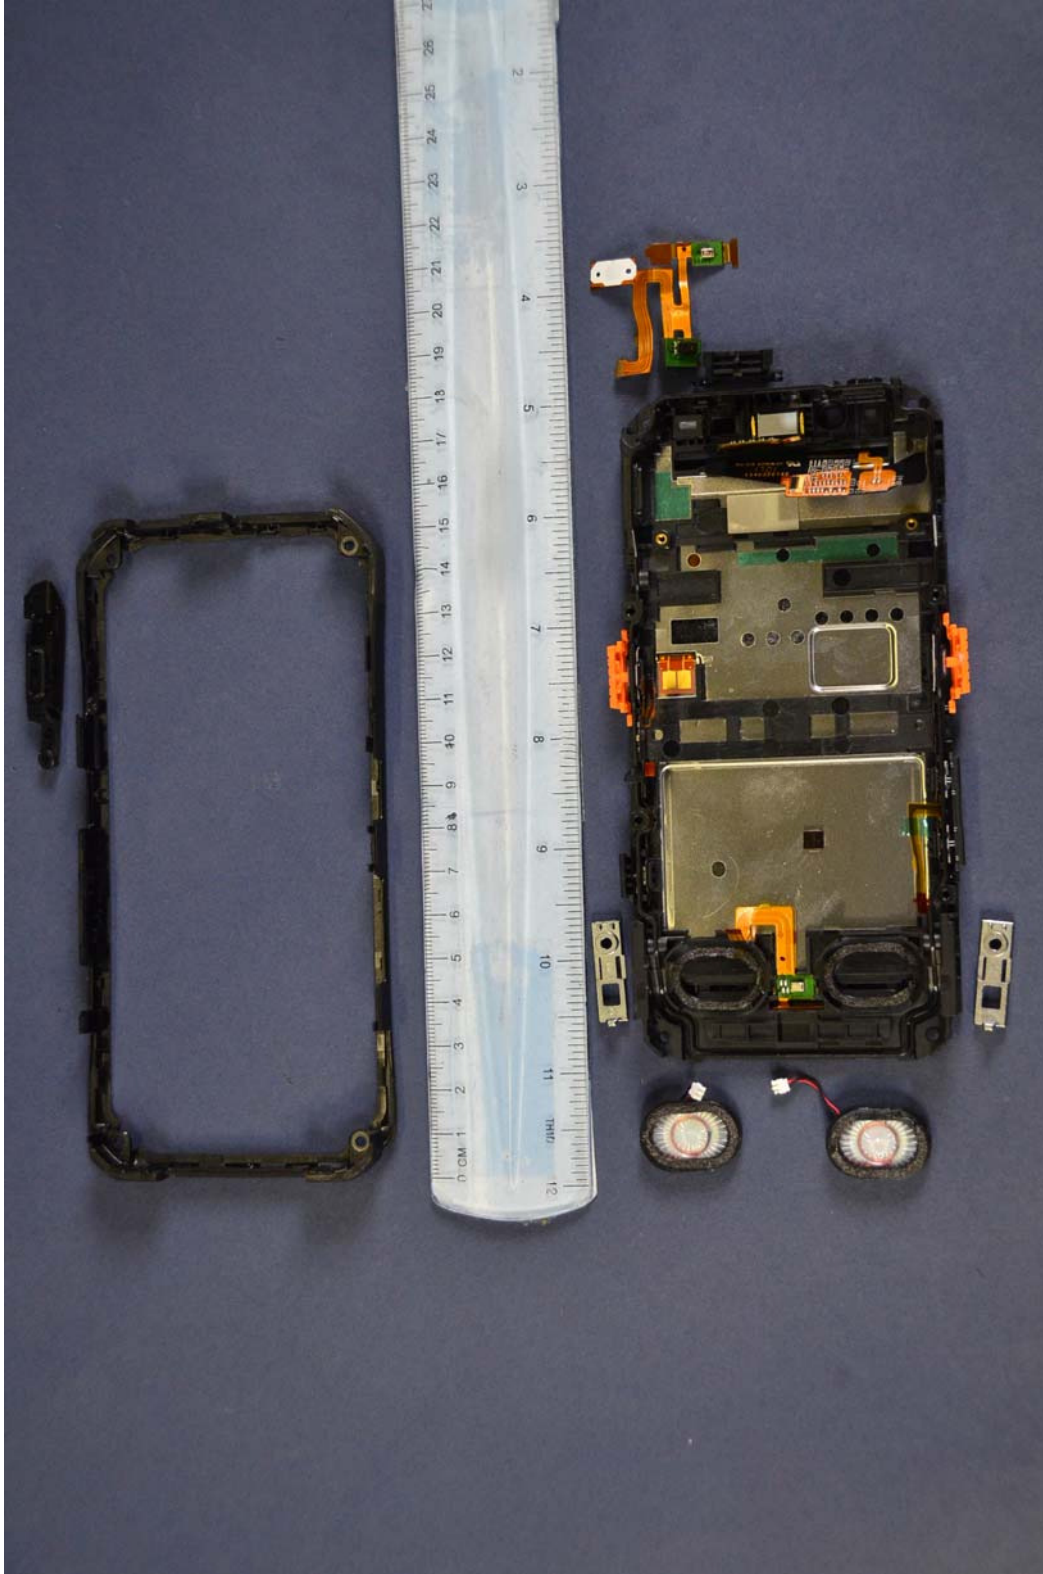

INTERNAL PHOTOGRAPHS

	Panasonic Corporation of North America FCC ID: ACJFZN1A	Model: FZ-N1WF2
Internal Photos	EUT Type: Portable Handset	Page 1 of 8

	Panasonic Corporation of North America FCC ID: ACJFZN1A	Model: FZ-N1WF2
Internal Photos	EUT Type: Portable Handset	Page 2 of 8

	Panasonic Corporation of North America FCC ID: ACJFZN1A	Model: FZ-N1WF2
Internal Photos	EUT Type: Portable Handset	Page 3 of 8

	Panasonic Corporation of North America FCC ID: ACJFZN1A	Model: FZ-N1WF2
Internal Photos	EUT Type: Portable Handset	Page 4 of 8