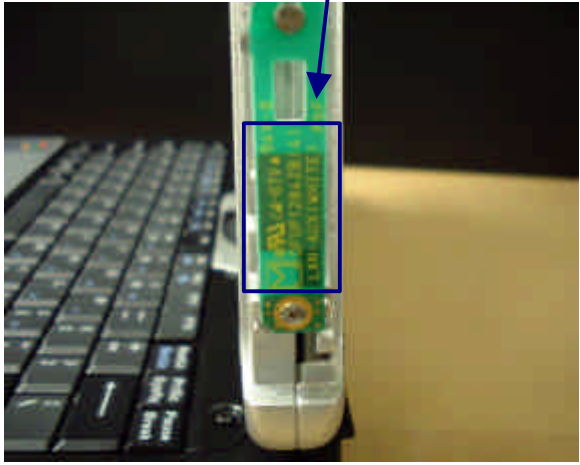

<CF-18 WLANb+g & Bluetooth & GPRS model photo>

1) CF-18 Top/Front View

Top View

Front View

10) Antenna position

Bluetooth Antenna

WLAN Left Antenna
(send & receive)

WLAN Right Antenna
(receive only)

WLAN Left antenna (Send & Receive)

WLAN Right Antenna (Receive only)

GPRS
Antenna
Position
(Pattern
Antenna)

Antenna cover open view

Antenna Magnified View

11) Antenna Specification

WLAN Right Antenna: Pattern Antenna (Inverted F type: 1.42dBi max)