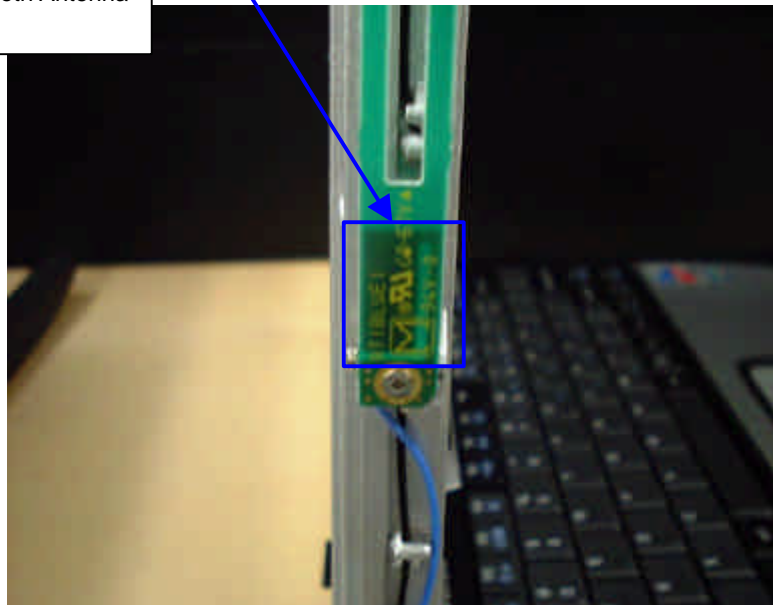

<CF-18 WLANb+g & Bluetooth & GPRS model photo>

1) CF-18 Top/Front View

Top View

Front View

10) Antenna position

Bluetooth Antenna

WLAN Left Antenna
(send & receive)

WLAN Right Antenna
(receive only)

WLAN Left antenna (Send & Receive)

WLAN Right Antenna (Receive only)

GPRS
Antenna
Position
(Pattern
Antenna)

Antenna cover open view

Antenna Magnified View

11) Antenna Specification

WLAN Right Antenna: Pattern Antenna (Inverted F type: 1.42dBi max)