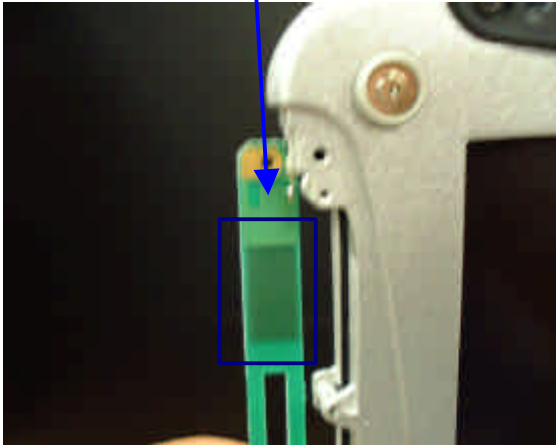

<CF-18 WLANb+g & Bluetooth & GPRS model photo>

1) CF-18 Top/Front View

Top View

Front View

10) Antenna position

Bluetooth Antenna

WLAN Left Antenna
(send & receive)

WLAN Right Antenna
(receive only)

WLAN Left antenna (Send & Receive)

WLAN Right Antenna (Receive only)

GPRS
Antenna
Position
(Pattern
Antenna)

Antenna cover open view

Antenna Magnified View

11) Antenna Specification

WLAN Right Antenna: Pattern Antenna (Inverted F type: 1.42dBi max)