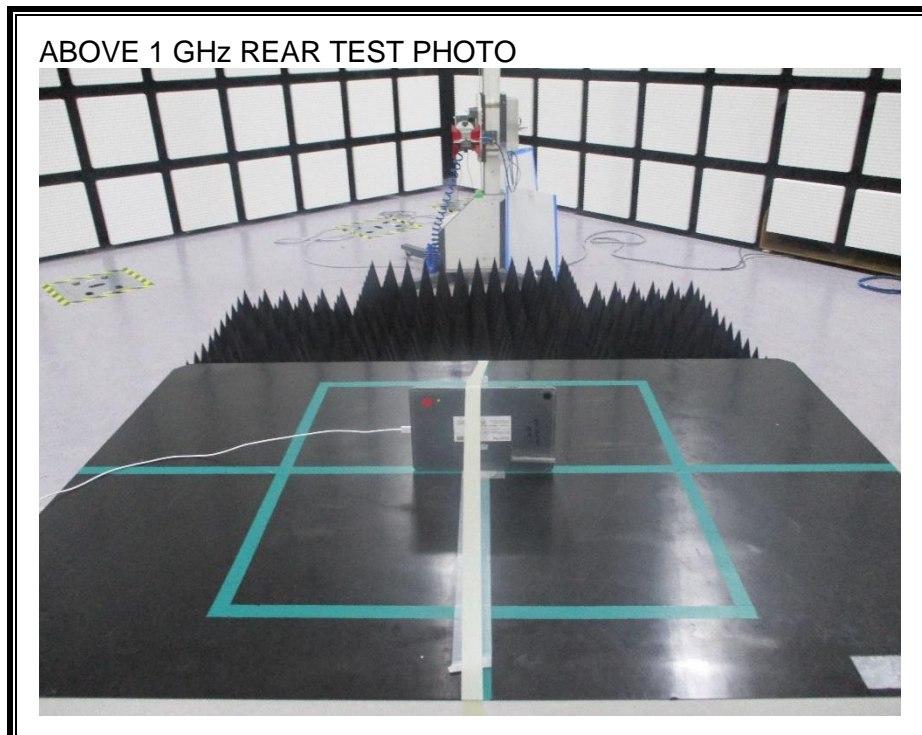

## 2. Appendix: LICENSED BAND SETUP PHOTOS(Radiated Test)

### 1) RADIATED RF MEASUREMENT SETUP (BELOW 1 GHz, include WWAN Receiver mode)

2) RADIATED RF MEASUREMENT SETUP (ABOVE 1 GHz)

3) **RADIATED RF MEASUREMENT SETUP (WWAN Receiver mode)**

4) RADIATED RF MEASUREMENT SET-UP (Axis)

Z AXIS PHOTO

**END OF TEST PHOTO**