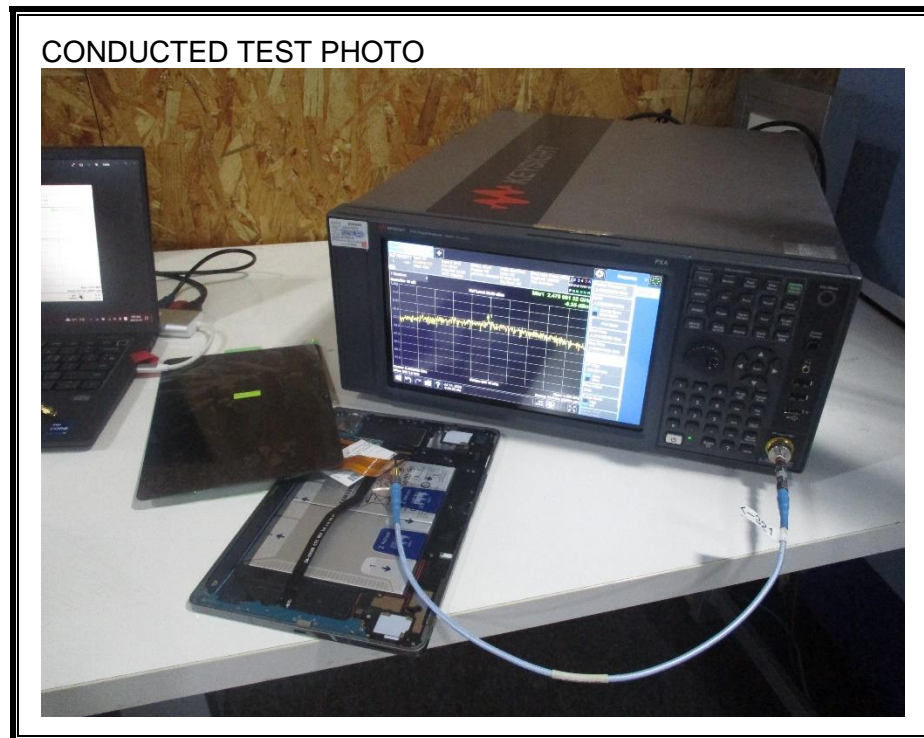

1. Appendix: UNLICENSED BAND SETUP PHOTOS(Conducted Test)

1) CONDUCTED RF MEASUREMENT SETUP (DTS, UNII, BLE)

2) CONDUCTED RF MEASUREMENT SETUP (Bluetooth)

3) CONDUCTED RF MEASUREMENT SETUP (DFS)

2. Appendix: UNLICENSED BAND SETUP PHOTOS(Radiated Test)

1) RADIATED RF MEASUREMENT SETUP (BELOW 1 GHz)

2) RADIATED RF MEASUREMENT SETUP (ABOVE 1 GHz)

3) RADIATED RF MEASUREMENT SETUP (Digitizer)

FACE ON TEST PHOTO

FACE OFF TEST PHOTO

4) RADIATED RF MEASUREMENT SET-UP (Axis)

Z AXIS PHOTO

5) AC LINE CONDUCTED MEASUREMENT SETUP

AC LINE CONDUCTED FRONT TEST PHOTO

AC LINE CONDUCTED REAR TEST PHOTO

AC LINE CONDUCTED FRONT TEST PHOTO
Digitizer

AC LINE CONDUCTED REAR TEST PHOTO
Digitizer

END OF TEST PHOTO