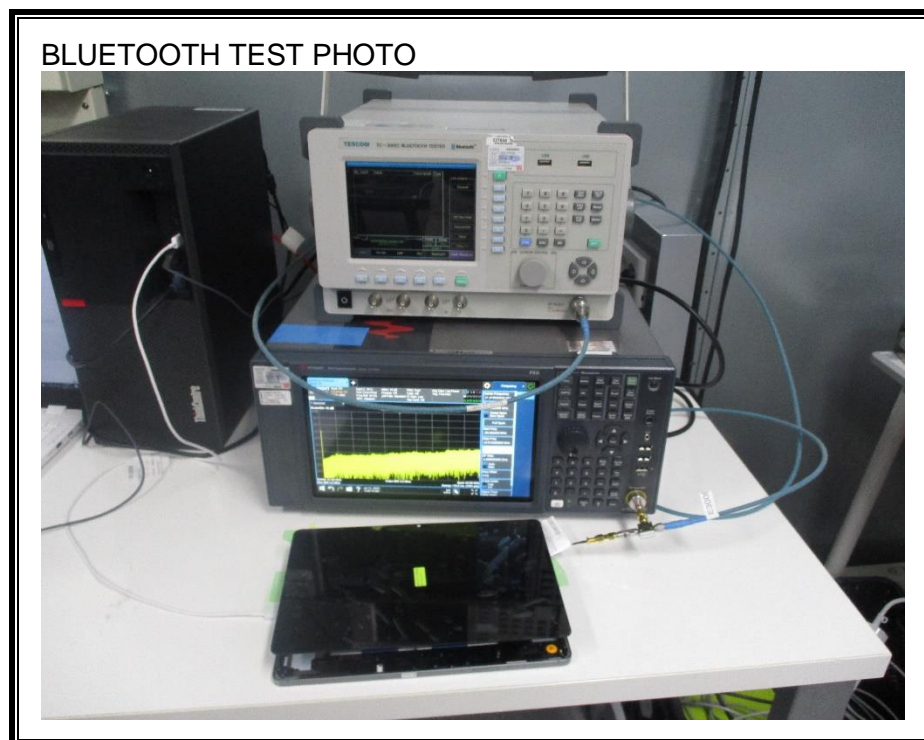

1. Appendix: UNLICENSED BAND SETUP PHOTOS(Conducted Test)

1) CONDUCTED RF MEASUREMENT SETUP (DTS, UNII, BLE)

2) CONDUCTED RF MEASUREMENT SETUP (Bluetooth)

3) CONDUCTED RF MEASUREMENT SETUP (DFS)

2. Appendix: UNLICENSED BAND SETUP PHOTOS(Radiated Test)

1) RADIATED RF MEASUREMENT SETUP (BELOW 1 GHz)

2) RADIATED RF MEASUREMENT SETUP (ABOVE 1 GHz)

3) RADIATED RF MEASUREMENT SETUP (Digitizer)

FACE ON TEST PHOTO

FACE OFF TEST PHOTO

4) RADIATED RF MEASUREMENT SET-UP (Axis)

Z AXIS PHOTO

5) AC LINE CONDUCTED MEASUREMENT SETUP

AC LINE CONDUCTED FRONT TEST PHOTO

AC LINE CONDUCTED REAR TEST PHOTO

AC LINE CONDUCTED FRONT TEST PHOTO
Digitizer

AC LINE CONDUCTED REAR TEST PHOTO
Digitizer

END OF TEST PHOTO