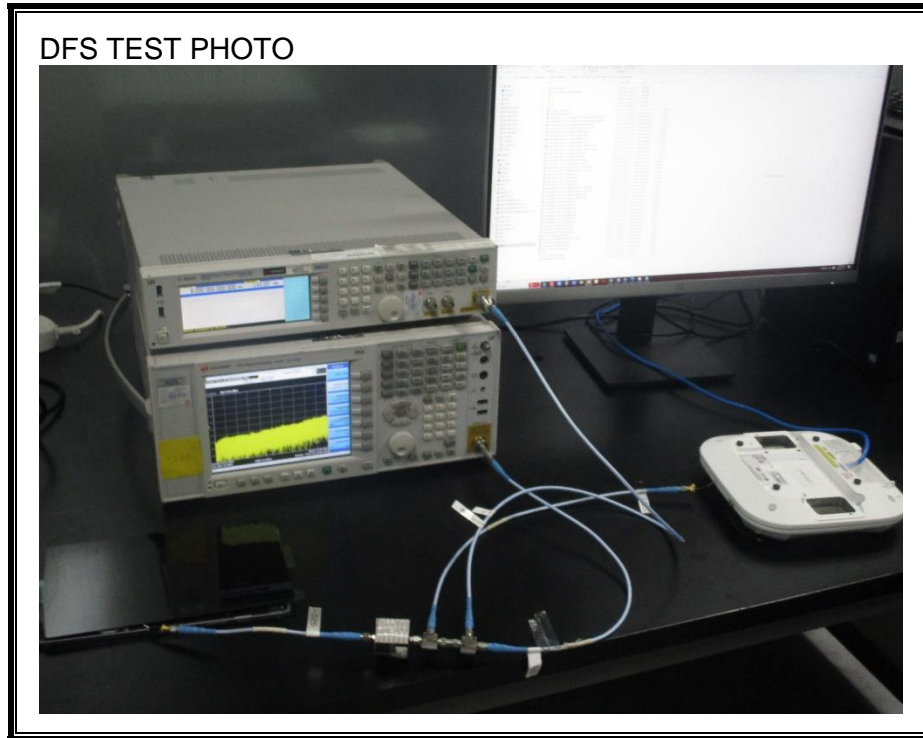

1. Appendix: UNLICENSED BAND SETUP PHOTOS(Conducted Test)

1) CONDUCTED RF MEASUREMENT SETUP (DTS, UNII, BLE)

2) CONDUCTED RF MEASUREMENT SETUP (Bluetooth)

3) CONDUCTED RF MEASUREMENT SETUP (DFS)

2. Appendix: UNLICENSED BAND SETUP PHOTOS(Radiated Test)

1) RADIATED RF MEASUREMENT SETUP (BELOW 1 GHz)

2) RADIATED RF MEASUREMENT SETUP (ABOVE 1 GHz)

3) RADIATED RF MEASUREMENT SETUP (Digitizer)

FACE ON TEST PHOTO

FACE OFF TEST PHOTO

4) RADIATED RF MEASUREMENT SET-UP (Axis)

Z AXIS PHOTO

5) AC LINE CONDUCTED MEASUREMENT SETUP

AC LINE CONDUCTED FRONT TEST PHOTO

AC LINE CONDUCTED REAR TEST PHOTO

AC LINE CONDUCTED FRONT TEST PHOTO
Digitizer

AC LINE CONDUCTED REAR TEST PHOTO
Digitizer

END OF TEST PHOTO