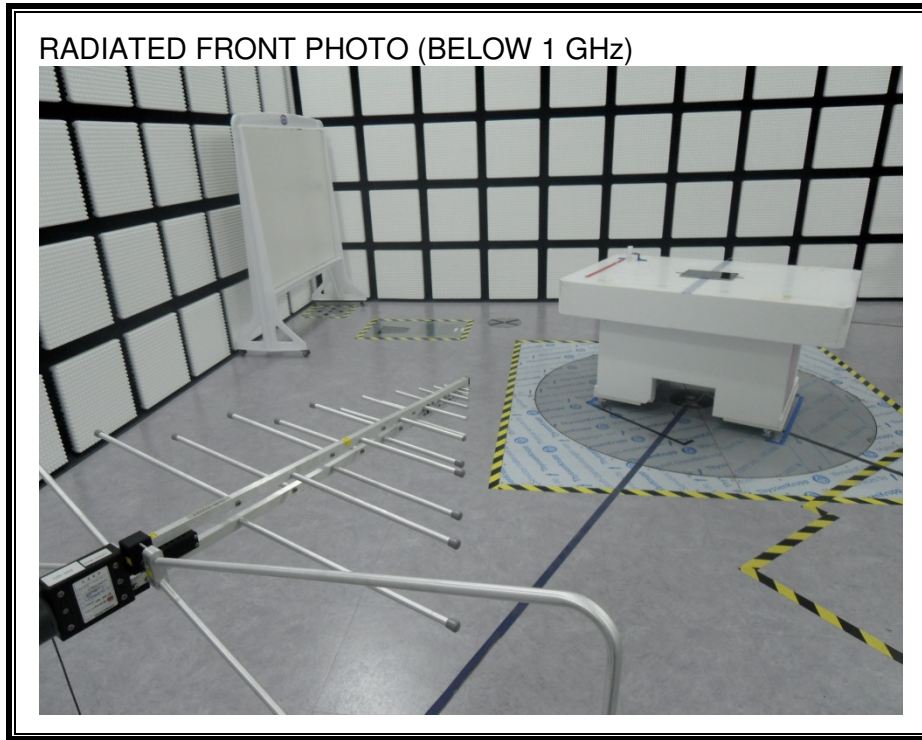

15. SETUP PHOTOS

ANTENNA PORT CONDUCTED RF MEASUREMENT SETUP

RADIATED RF MEASUREMENT SETUP (BELOW 1 GHz)

RADIATED RF MEASUREMENT SETUP (ABOVE 1 GHz)

RADIATED RF MEASUREMENT SETUP FOR PORTABLE CONFIGURATION

POWERLINE CONDUCTED EMISSIONS MEASUREMENT SETUP

DYNAMIC FREQUENCY SELECTION MEASUREMENT SETUP

END OF REPORT