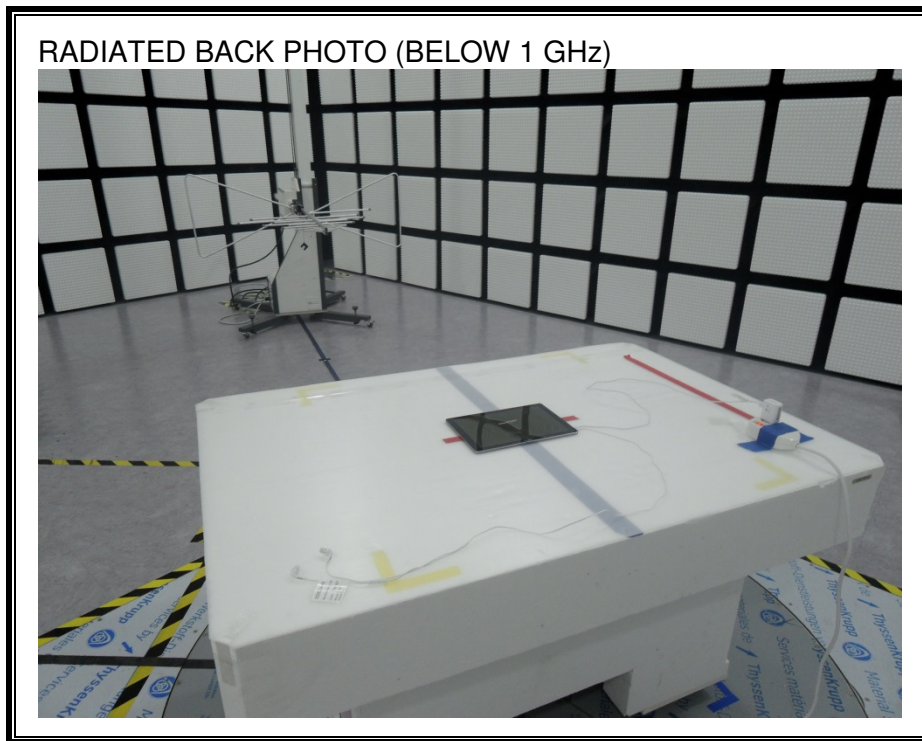

15. SETUP PHOTOS

ANTENNA PORT CONDUCTED RF MEASUREMENT SETUP

RADIATED RF MEASUREMENT SETUP (BELOW 1 GHz)

RADIATED RF MEASUREMENT SETUP (ABOVE 1 GHz)

RADIATED RF MEASUREMENT SETUP FOR PORTABLE CONFIGURATION

POWERLINE CONDUCTED EMISSIONS MEASUREMENT SETUP

DYNAMIC FREQUENCY SELECTION MEASUREMENT SETUP

END OF REPORT