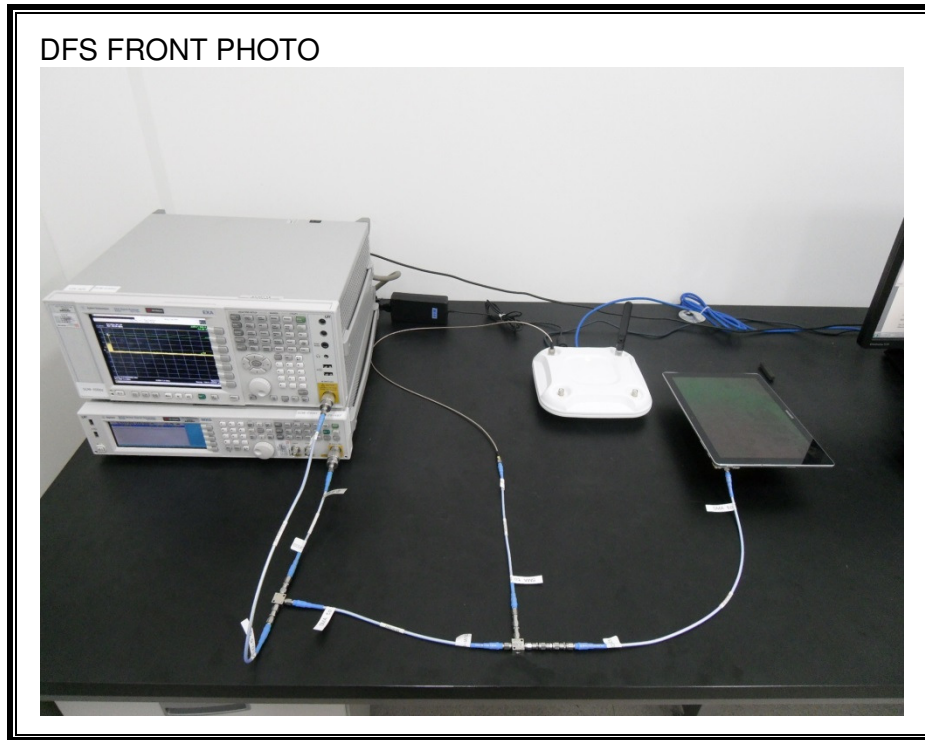

15. SETUP PHOTOS

ANTENNA PORT CONDUCTED RF MEASUREMENT SETUP

RADIATED RF MEASUREMENT SETUP (BELOW 1 GHz)

RADIATED RF MEASUREMENT SETUP (ABOVE 1 GHz)

RADIATED RF MEASUREMENT SETUP FOR PORTABLE CONFIGURATION

POWERLINE CONDUCTED EMISSIONS MEASUREMENT SETUP

DYNAMIC FREQUENCY SELECTION MEASUREMENT SETUP

END OF REPORT