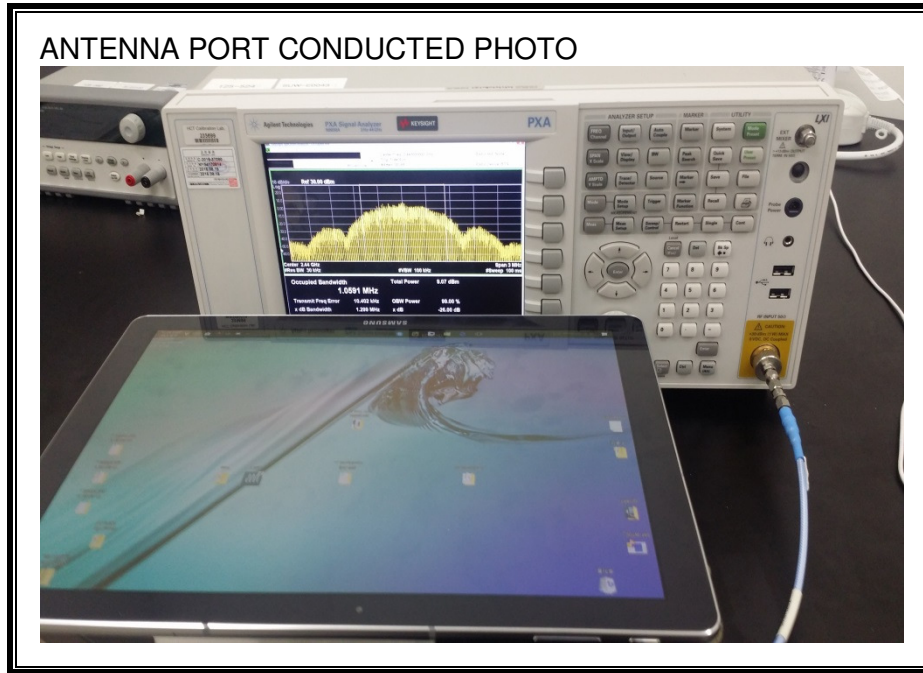

15. SETUP PHOTOS

ANTENNA PORT CONDUCTED RF MEASUREMENT SETUP

RADIATED RF MEASUREMENT SETUP (BELOW 1 GHz)

RADIATED RF MEASUREMENT SETUP (ABOVE 1 GHz)

RADIATED RF MEASUREMENT SETUP FOR PORTABLE CONFIGURATION

POWERLINE CONDUCTED EMISSIONS MEASUREMENT SETUP

DYNAMIC FREQUENCY SELECTION MEASUREMENT SETUP

END OF REPORT