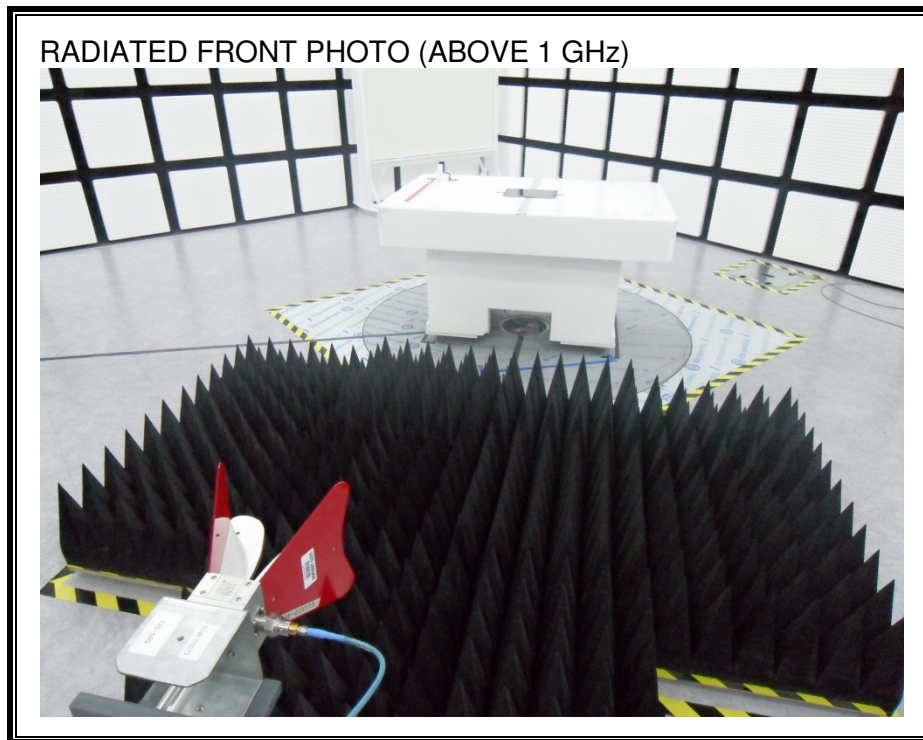

15. SETUP PHOTOS

ANTENNA PORT CONDUCTED RF MEASUREMENT SETUP

RADIATED RF MEASUREMENT SETUP (BELOW 1 GHz)

RADIATED RF MEASUREMENT SETUP (ABOVE 1 GHz)

RADIATED RF MEASUREMENT SETUP FOR PORTABLE CONFIGURATION

POWERLINE CONDUCTED EMISSIONS MEASUREMENT SETUP

DYNAMIC FREQUENCY SELECTION MEASUREMENT SETUP

END OF REPORT