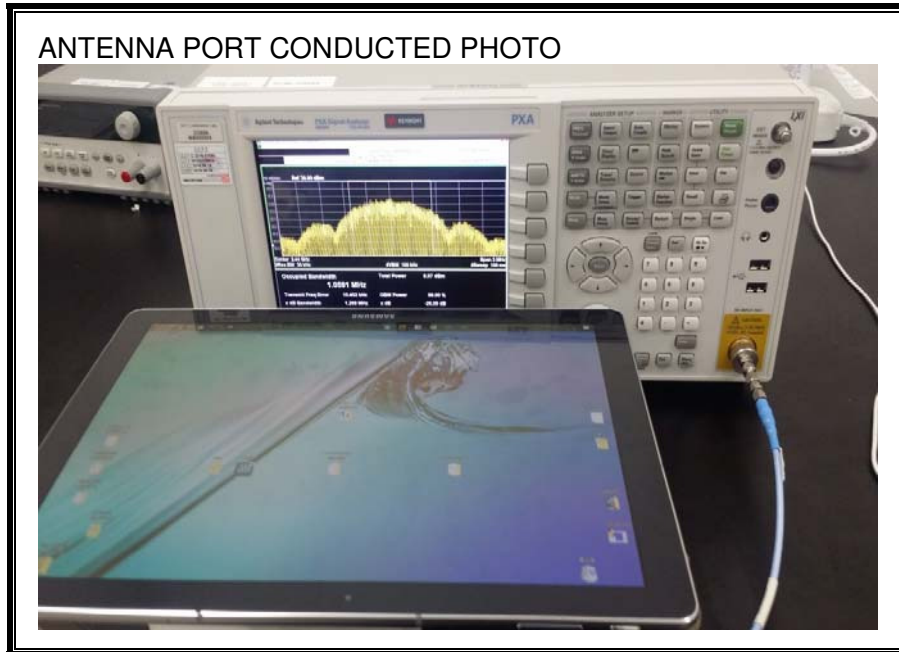

13. SETUP PHOTOS

ANTENNA PORT CONDUCTED RF MEASUREMENT SETUP

RADIATED RF MEASUREMENT SETUP (BELOW 1 GHz)

RADIATED RF MEASUREMENT SETUP (ABOVE 1 GHz)

RADIATED RF MEASUREMENT SETUP FOR PORTABLE CONFIGURATION

POWERLINE CONDUCTED EMISSIONS MEASUREMENT SETUP

END OF REPORT