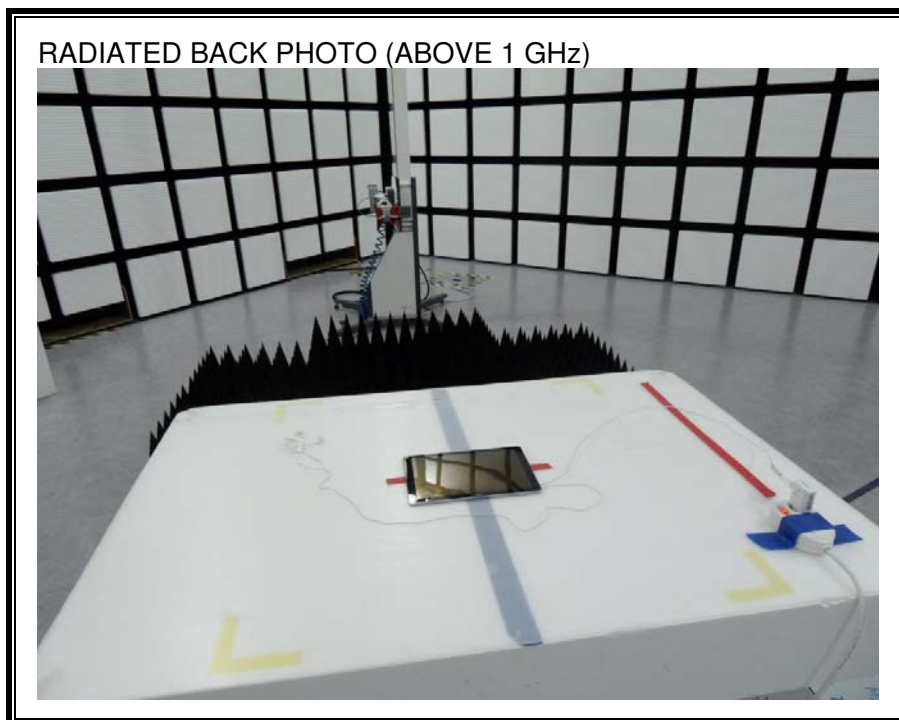

13. SETUP PHOTOS

ANTENNA PORT CONDUCTED RF MEASUREMENT SETUP

RADIATED RF MEASUREMENT SETUP (BELOW 1 GHz)

RADIATED RF MEASUREMENT SETUP (ABOVE 1 GHz)

RADIATED RF MEASUREMENT SETUP FOR PORTABLE CONFIGURATION

POWERLINE CONDUCTED EMISSIONS MEASUREMENT SETUP

END OF REPORT