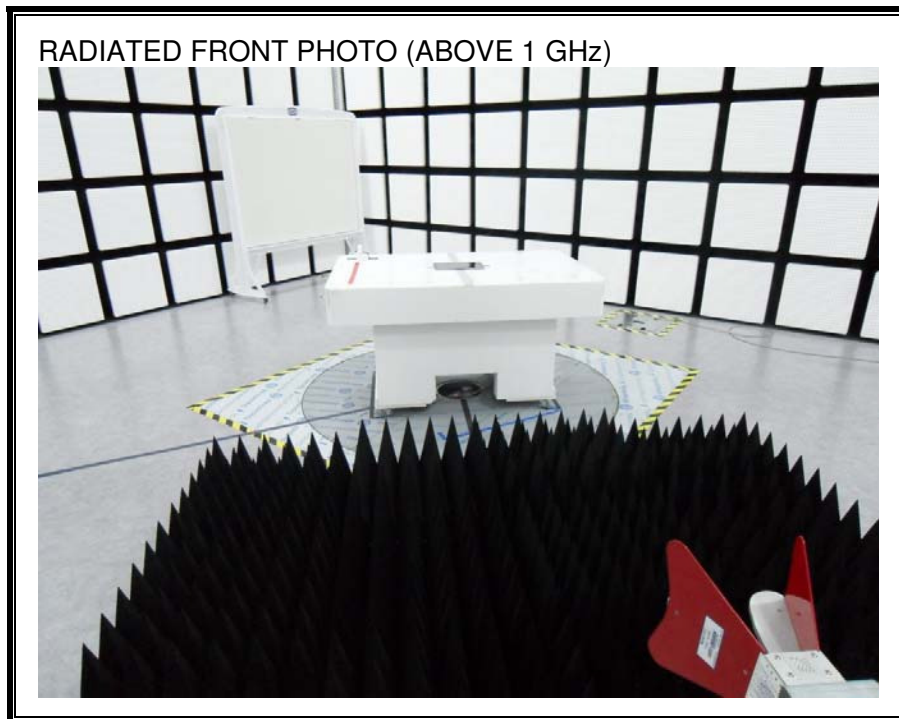

13. SETUP PHOTOS

ANTENNA PORT CONDUCTED RF MEASUREMENT SETUP

RADIATED RF MEASUREMENT SETUP (BELOW 1 GHz)

RADIATED RF MEASUREMENT SETUP (ABOVE 1 GHz)

RADIATED RF MEASUREMENT SETUP FOR PORTABLE CONFIGURATION

POWERLINE CONDUCTED EMISSIONS MEASUREMENT SETUP

END OF REPORT