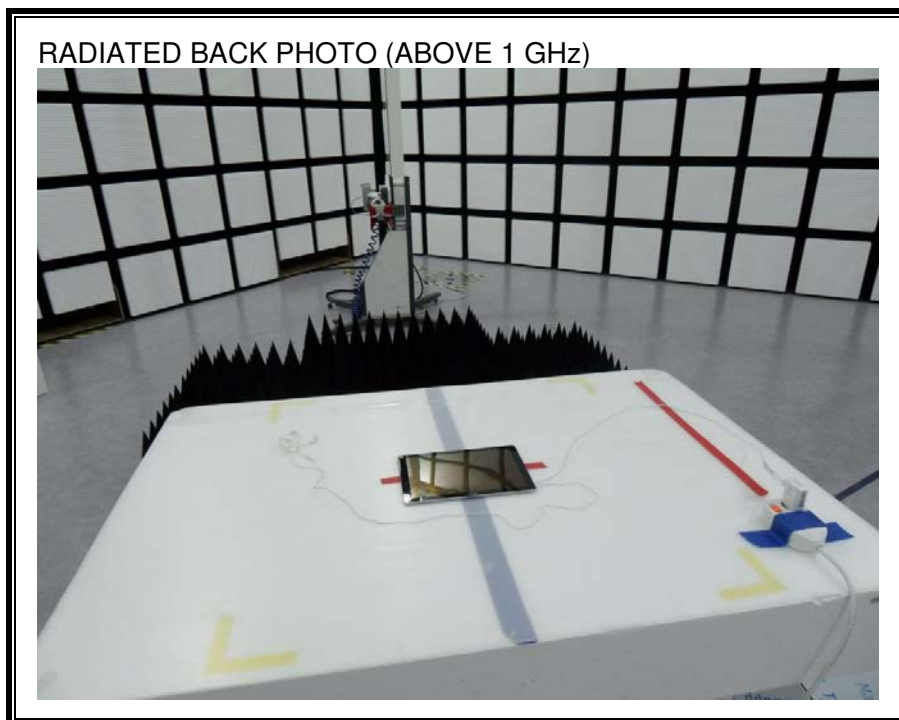

13. SETUP PHOTOS

ANTENNA PORT CONDUCTED RF MEASUREMENT SETUP

RADIATED RF MEASUREMENT SETUP (BELOW 1 GHz)

RADIATED RF MEASUREMENT SETUP (ABOVE 1 GHz)

RADIATED RF MEASUREMENT SETUP FOR PORTABLE CONFIGURATION

POWERLINE CONDUCTED EMISSIONS MEASUREMENT SETUP

END OF REPORT