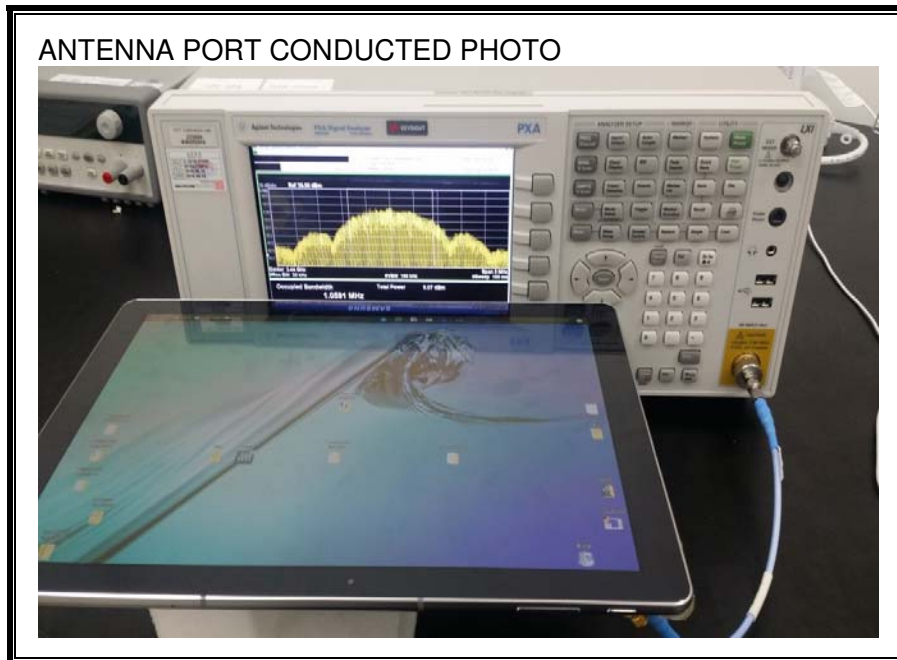

13. SETUP PHOTOS

ANTENNA PORT CONDUCTED RF MEASUREMENT SETUP

RADIATED RF MEASUREMENT SETUP (BELOW 1 GHz)

RADIATED RF MEASUREMENT SETUP (ABOVE 1 GHz)

RADIATED RF MEASUREMENT SETUP FOR PORTABLE CONFIGURATION

POWERLINE CONDUCTED EMISSIONS MEASUREMENT SETUP

END OF REPORT