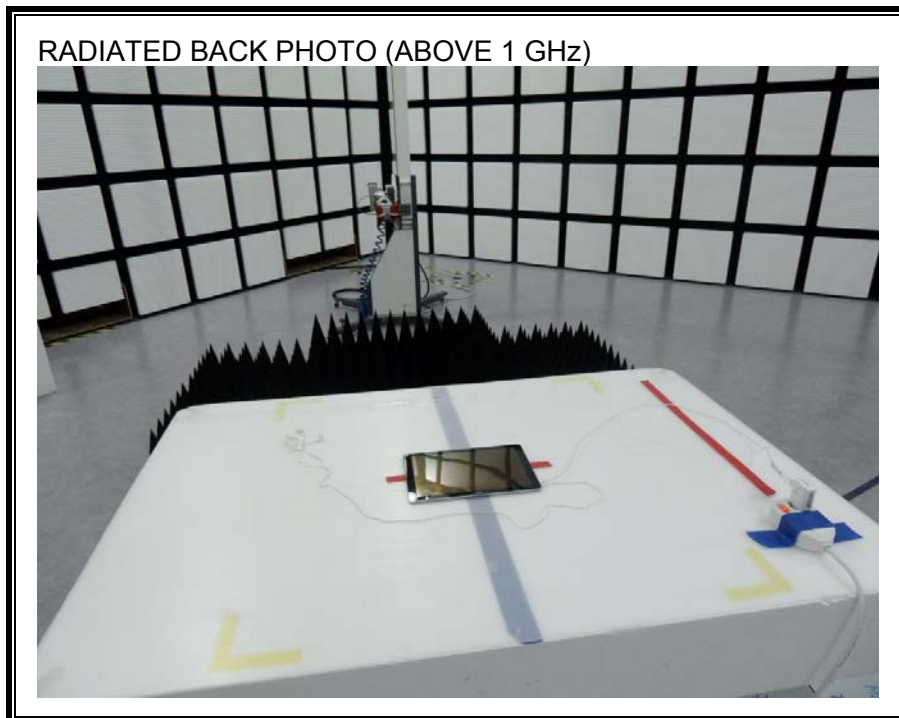

11. SETUP PHOTOS

ANTENNA PORT CONDUCTED RF MEASUREMENT SETUP

RADIATED RF MEASUREMENT SETUP (BELOW 1 GHz)

RADIATED RF MEASUREMENT SETUP (ABOVE 1 GHz)

RADIATED RF MEASUREMENT SETUP FOR PORTABLE CONFIGURATION

POWERLINE CONDUCTED EMISSIONS MEASUREMENT SETUP

END OF REPORT