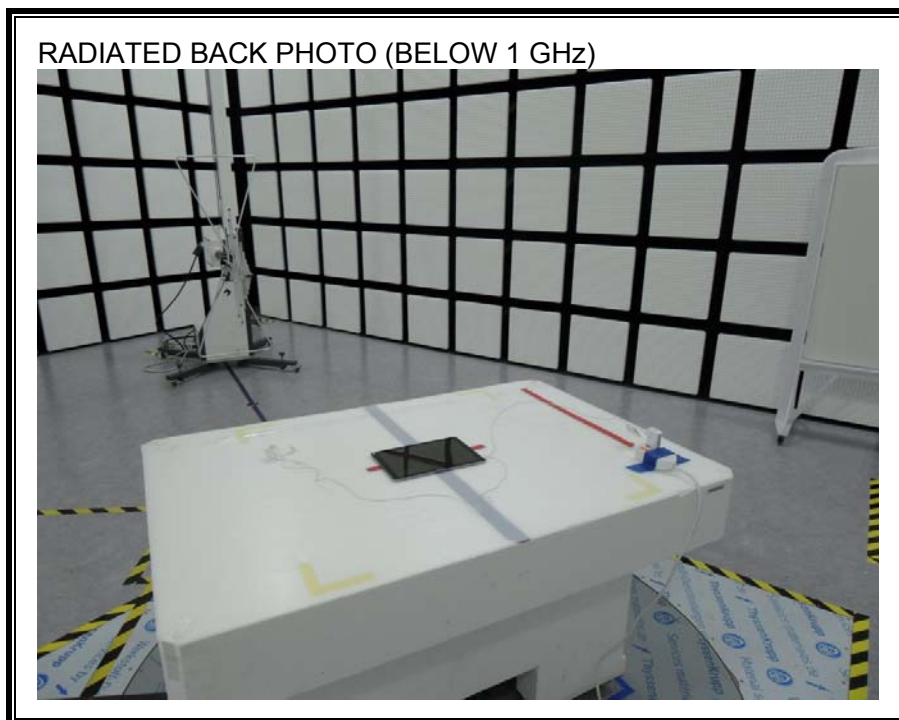

11. SETUP PHOTOS

ANTENNA PORT CONDUCTED RF MEASUREMENT SETUP

RADIATED RF MEASUREMENT SETUP (BELOW 1 GHz)

RADIATED RF MEASUREMENT SETUP (ABOVE 1 GHz)

RADIATED RF MEASUREMENT SETUP FOR PORTABLE CONFIGURATION

POWERLINE CONDUCTED EMISSIONS MEASUREMENT SETUP

END OF REPORT