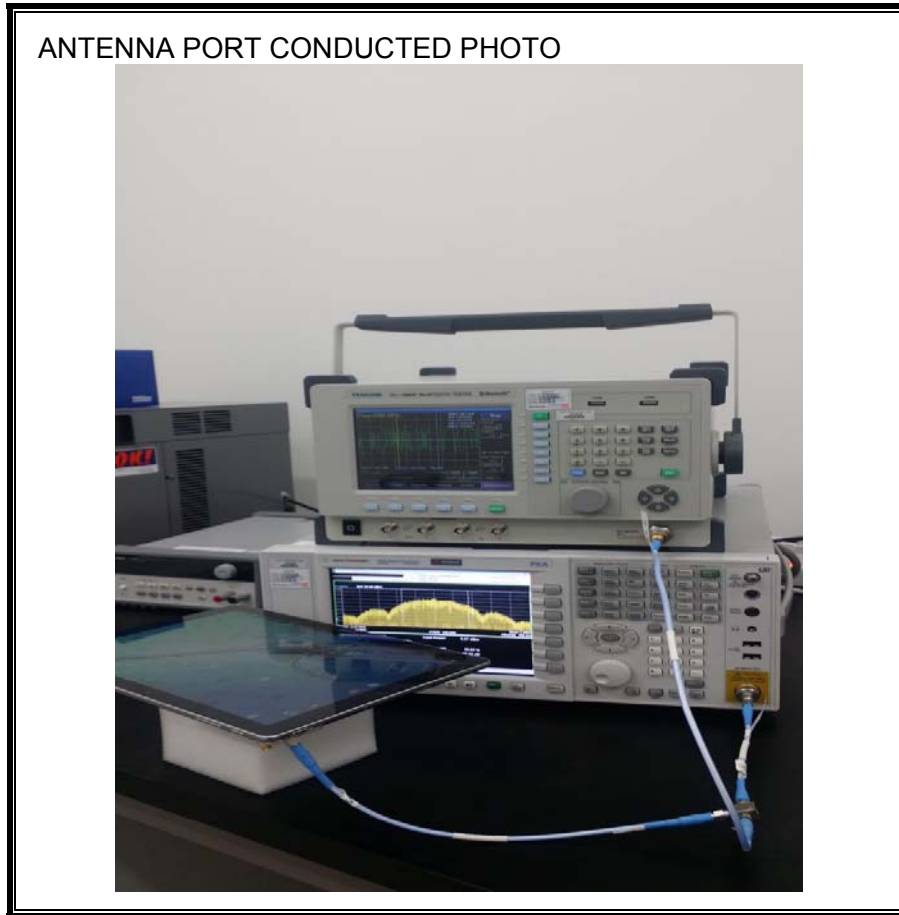

11. SETUP PHOTOS

ANTENNA PORT CONDUCTED RF MEASUREMENT SETUP

RADIATED RF MEASUREMENT SETUP (BELOW 1 GHz)

RADIATED RF MEASUREMENT SETUP (ABOVE 1 GHz)

RADIATED RF MEASUREMENT SETUP FOR PORTABLE CONFIGURATION

POWERLINE CONDUCTED EMISSIONS MEASUREMENT SETUP

END OF REPORT