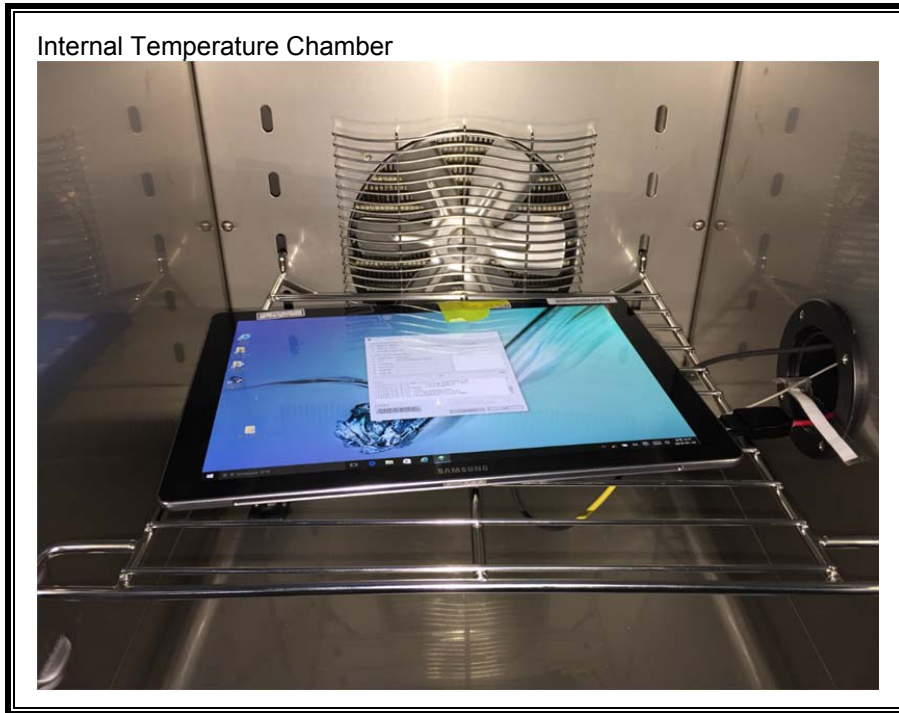

12. SETUP PHOTOS

ANTENNA PORT CONDUCTED RF MEASUREMENT SETUP

RADIATED RF MEASUREMENT SETUP (BELOW 1 GHz)

RADIATED RF MEASUREMENT SETUP (ABOVE 1 GHz)

RADIATED RF MEASUREMENT SETUP FOR PORTABLE CONFIGURATION

ENVIRONMENTAL CHAMBER PHOTO

END OF REPORT