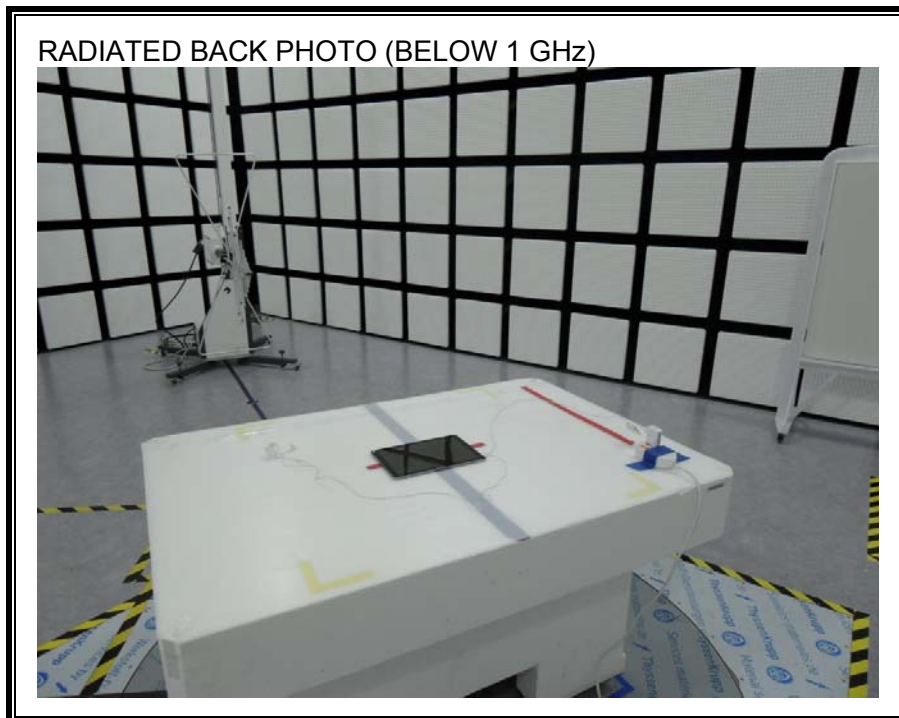

12. SETUP PHOTOS

ANTENNA PORT CONDUCTED RF MEASUREMENT SETUP

RADIATED RF MEASUREMENT SETUP (BELOW 1 GHz)

RADIATED RF MEASUREMENT SETUP (ABOVE 1 GHz)

RADIATED RF MEASUREMENT SETUP FOR PORTABLE CONFIGURATION

ENVIRONMENTAL CHAMBER PHOTO

END OF REPORT