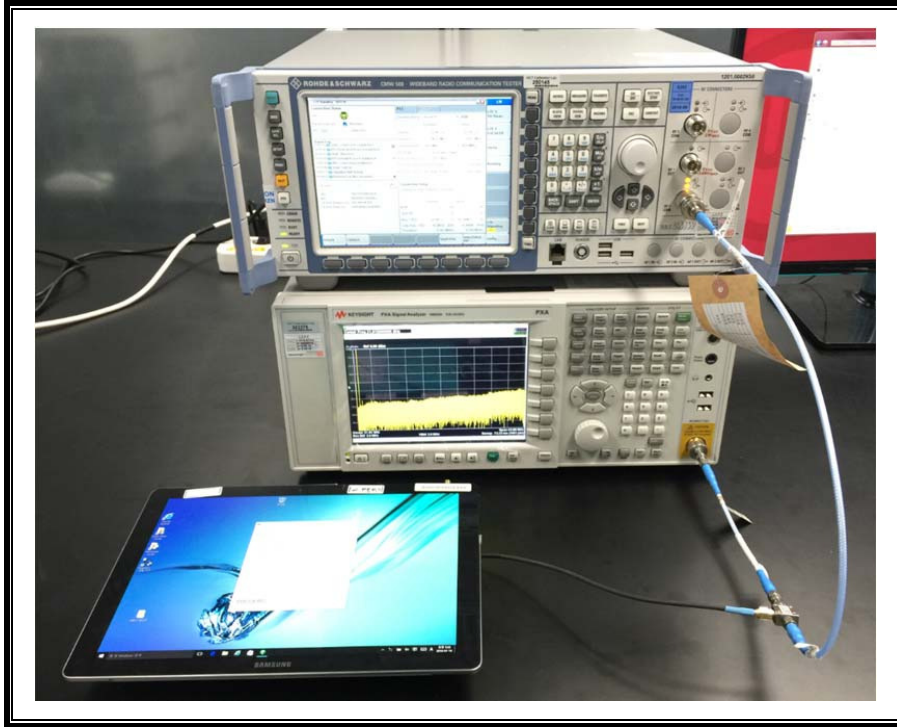

12. SETUP PHOTOS

ANTENNA PORT CONDUCTED RF MEASUREMENT SETUP

RADIATED RF MEASUREMENT SETUP (BELOW 1 GHz)

RADIATED RF MEASUREMENT SETUP (ABOVE 1 GHz)

RADIATED RF MEASUREMENT SETUP FOR PORTABLE CONFIGURATION

ENVIRONMENTAL CHAMBER PHOTO

END OF REPORT