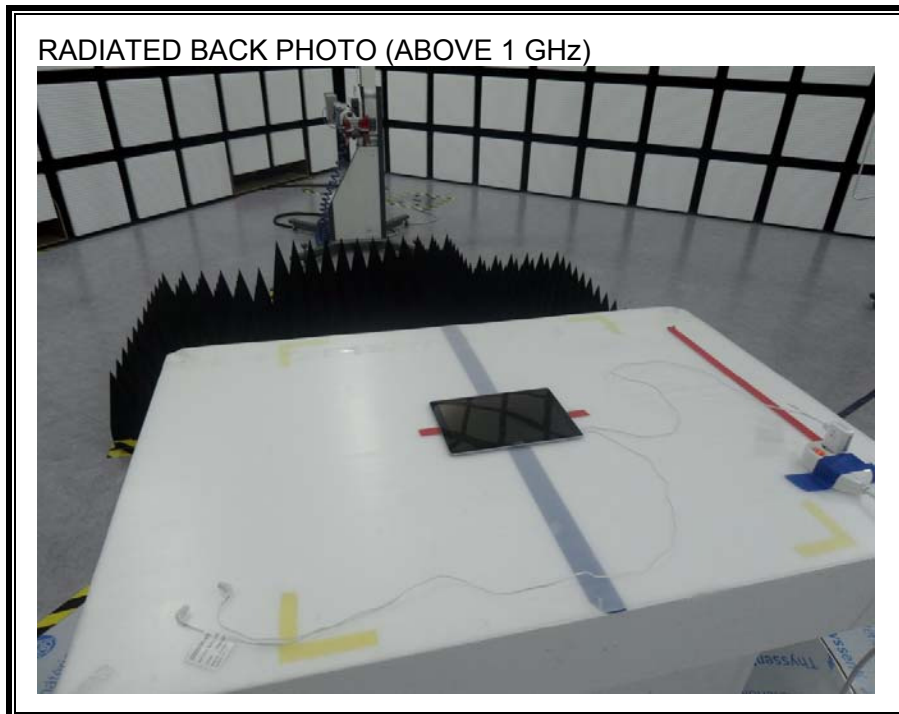

12. SETUP PHOTOS

ANTENNA PORT CONDUCTED RF MEASUREMENT SETUP

RADIATED RF MEASUREMENT SETUP (BELOW 1 GHz)

RADIATED RF MEASUREMENT SETUP (ABOVE 1 GHz)

RADIATED RF MEASUREMENT SETUP FOR PORTABLE CONFIGURATION

ENVIRONMENTAL CHAMBER PHOTO

END OF REPORT