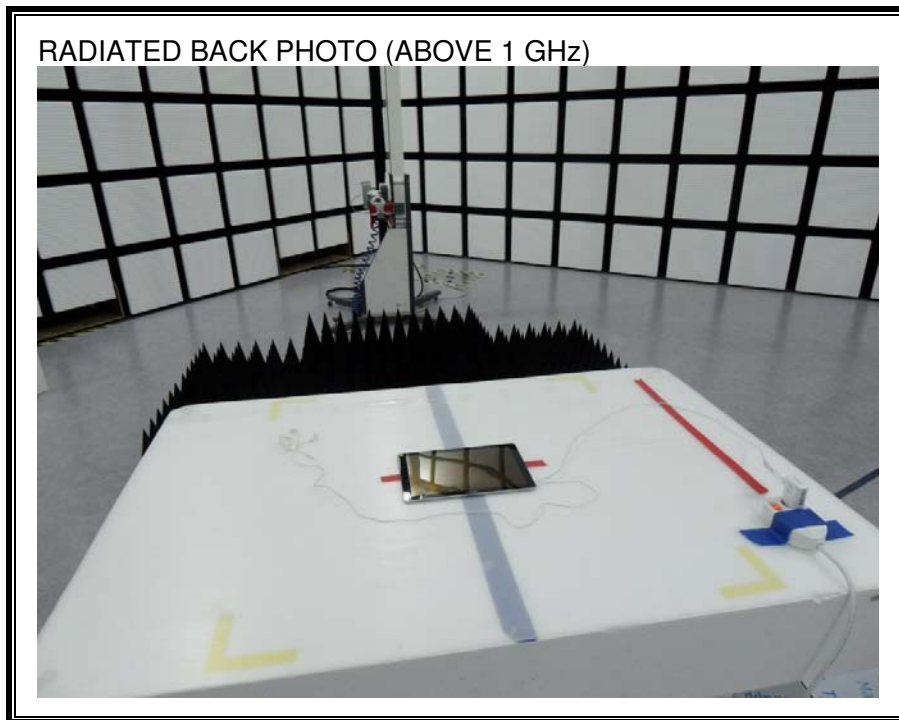

13. SETUP PHOTOS

ANTENNA PORT CONDUCTED RF MEASUREMENT SETUP

RADIATED RF MEASUREMENT SETUP (BELOW 1 GHz)

RADIATED RF MEASUREMENT SETUP (ABOVE 1 GHz)

RADIATED RF MEASUREMENT SETUP FOR PORTABLE CONFIGURATION

POWERLINE CONDUCTED EMISSIONS MEASUREMENT SETUP

END OF REPORT