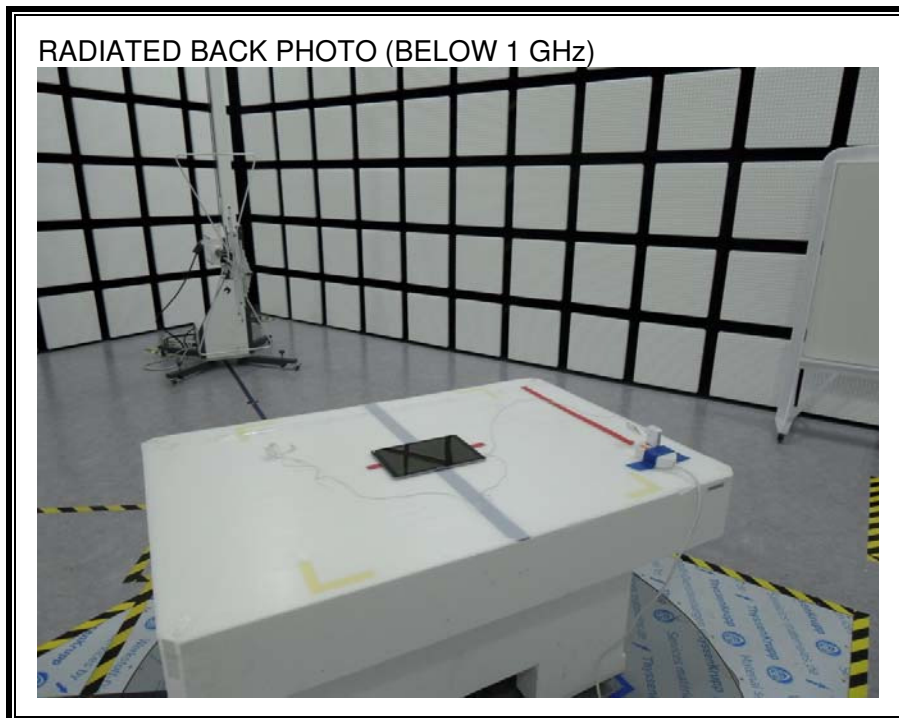

13. SETUP PHOTOS

ANTENNA PORT CONDUCTED RF MEASUREMENT SETUP

RADIATED RF MEASUREMENT SETUP (BELOW 1 GHz)

RADIATED RF MEASUREMENT SETUP (ABOVE 1 GHz)

RADIATED RF MEASUREMENT SETUP FOR PORTABLE CONFIGURATION

POWERLINE CONDUCTED EMISSIONS MEASUREMENT SETUP

END OF REPORT