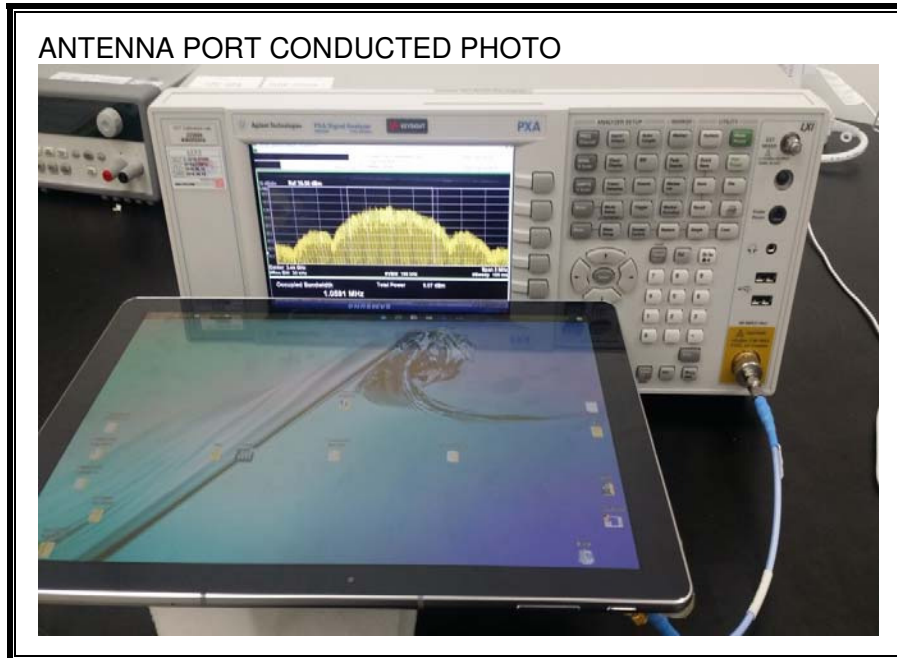

13. SETUP PHOTOS

ANTENNA PORT CONDUCTED RF MEASUREMENT SETUP

RADIATED RF MEASUREMENT SETUP (BELOW 1 GHz)

RADIATED RF MEASUREMENT SETUP (ABOVE 1 GHz)

RADIATED RF MEASUREMENT SETUP FOR PORTABLE CONFIGURATION

POWERLINE CONDUCTED EMISSIONS MEASUREMENT SETUP

END OF REPORT